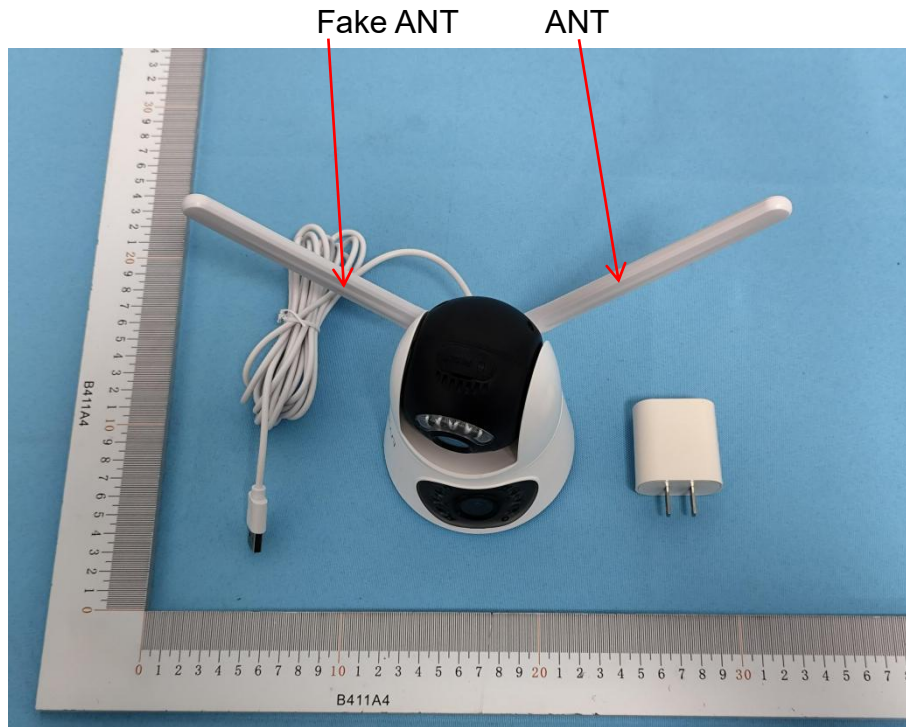

Appendix II -- External Photograph

Shenzhen Anbotek Compliance Laboratory Limited

Address: Sogood Industrial Zone Laboratory & 1/F. of Building D, Sogood Science and Technology Park, Sanwei Community, Hangcheng Subdistrict, Bao'an District, Shenzhen, Guangdong, China
Tel:(86)0755-26066440 Email:service@anbotek.com