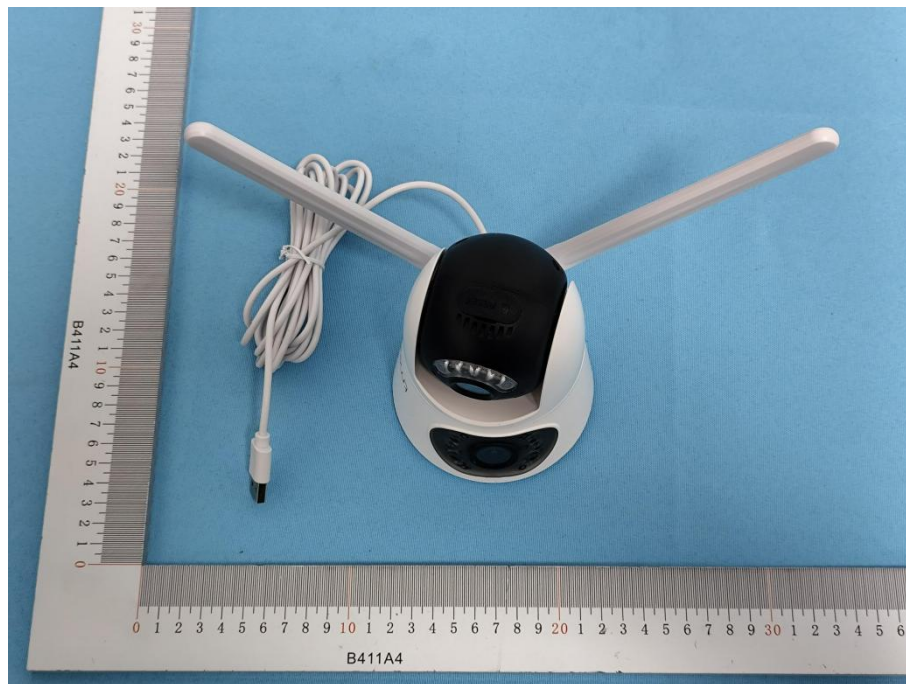

Appendix II -- External Photograph

Shenzhen Anbotek Compliance Laboratory Limited

Address: Sogood Industrial Zone Laboratory & 1/F. of Building D, Sogood Science and Technology Park, Sanwei Community, Hangcheng Subdistrict, Bao'an District, Shenzhen, Guangdong, China
Tel:(86)0755-26066440 Email:service@anbotek.com