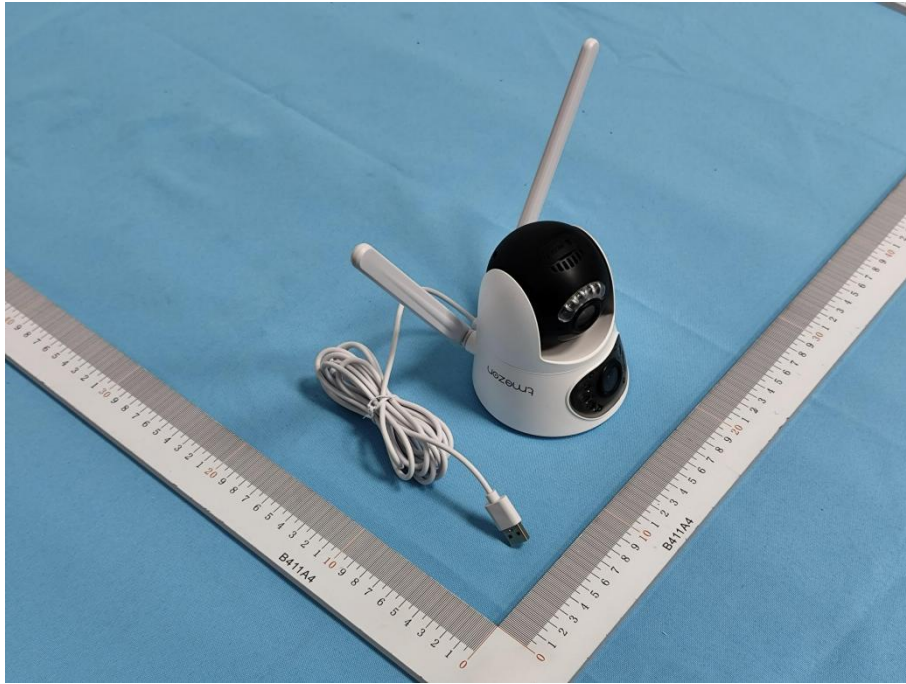

Appendix II -- External Photograph

Shenzhen Anbotek Compliance Laboratory Limited

Address: Sogood Industrial Zone Laboratory & 1/F. of Building D, Sogood Science and Technology Park, Sanwei Community, Hangcheng Subdistrict, Bao'an District, Shenzhen, Guangdong, China
Tel:(86)0755-26066440 Email:service@anbotek.com