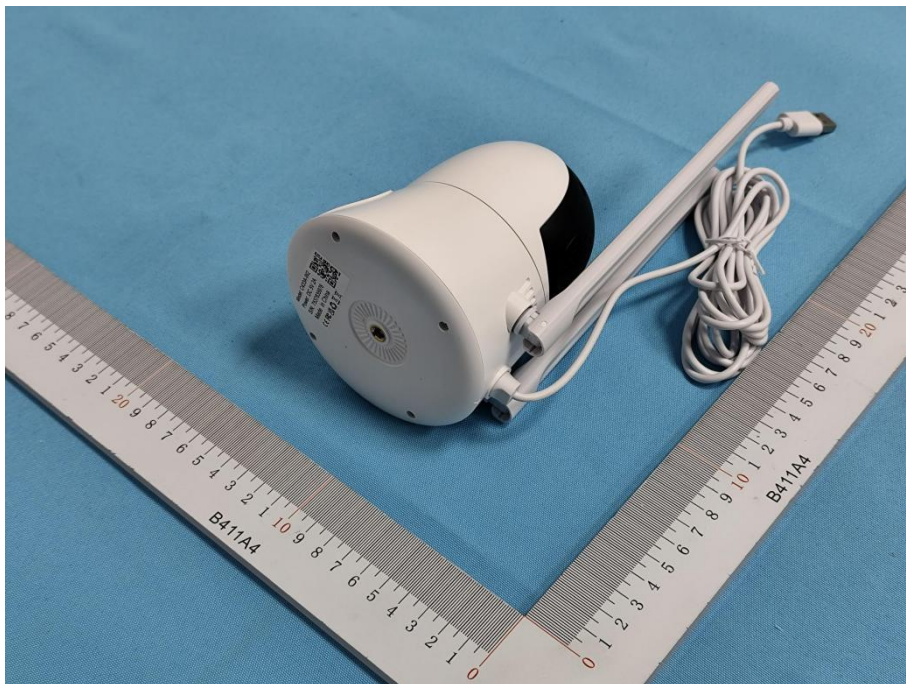

Appendix II -- External Photograph

Shenzhen Anbotek Compliance Laboratory Limited

Address: Sogood Industrial Zone Laboratory & 1/F. of Building D, Sogood Science and Technology Park, Sanwei Community, Hangcheng Subdistrict, Bao'an District, Shenzhen, Guangdong, China
Tel:(86)0755-26066440 Email:service@anbotek.com