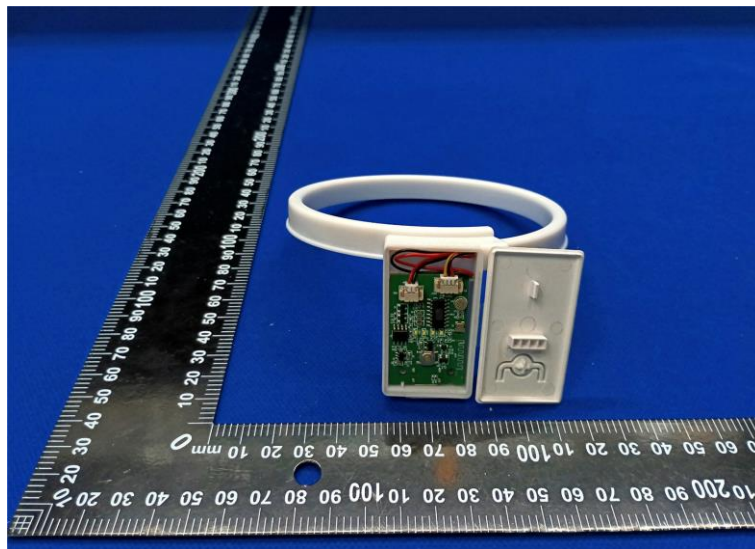

Product Name: Colorful Light

Model No.: TUNI0140

EUT Constructional Details

Internal Photo

-----End-----