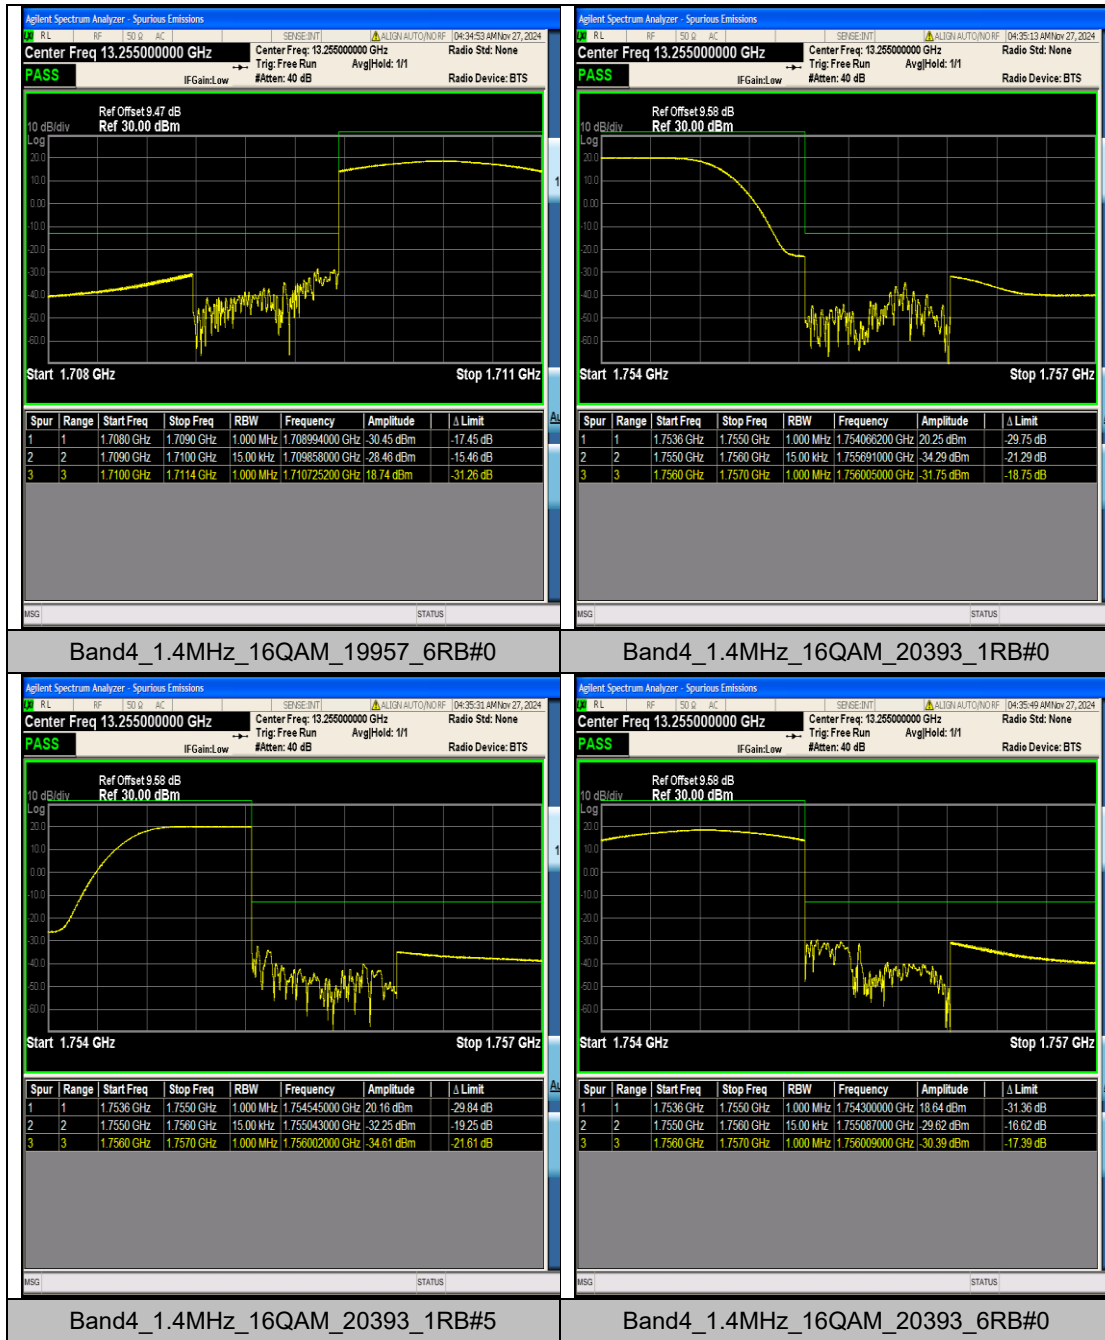

Band4	10MHz	QPSK	20000	1RB#49	-43.41	PASS
Band4	10MHz	QPSK	20000	50RB#0	-29.83	PASS
Band4	10MHz	QPSK	20350	1RB#0	-42.79	PASS
Band4	10MHz	QPSK	20350	1RB#49	-34.70	PASS
Band4	10MHz	QPSK	20350	50RB#0	-28.04	PASS
Band4	10MHz	16QAM	20000	1RB#0	-36.44	PASS
Band4	10MHz	16QAM	20000	1RB#49	-43.69	PASS
Band4	10MHz	16QAM	20350	1RB#0	-43.19	PASS
Band4	10MHz	16QAM	20350	1RB#49	-35.56	PASS
Band4	15MHz	QPSK	20025	1RB#0	-38.08	PASS
Band4	15MHz	QPSK	20025	1RB#74	-38.27	PASS
Band4	15MHz	QPSK	20025	75RB#0	-30.57	PASS
Band4	15MHz	QPSK	20325	1RB#0	-39.53	PASS
Band4	15MHz	QPSK	20325	1RB#74	-36.75	PASS
Band4	15MHz	QPSK	20325	75RB#0	-28.69	PASS
Band4	15MHz	16QAM	20025	1RB#0	-39.20	PASS
Band4	15MHz	16QAM	20025	1RB#74	-39.19	PASS
Band4	15MHz	16QAM	20325	1RB#0	-40.07	PASS
Band4	15MHz	16QAM	20325	1RB#74	-37.85	PASS
Band4	20MHz	QPSK	20050	1RB#0	-38.49	PASS
Band4	20MHz	QPSK	20050	1RB#99	-42.90	PASS
Band4	20MHz	QPSK	20050	100RB#0	-32.31	PASS
Band4	20MHz	QPSK	20300	1RB#0	-40.96	PASS
Band4	20MHz	QPSK	20300	1RB#99	-38.95	PASS
Band4	20MHz	QPSK	20300	100RB#0	-30.66	PASS
Band4	20MHz	16QAM	20050	1RB#0	-38.98	PASS
Band4	20MHz	16QAM	20050	1RB#99	-43.27	PASS
Band4	20MHz	16QAM	20300	1RB#0	-41.54	PASS
Band4	20MHz	16QAM	20300	1RB#99	-39.58	PASS

Test Graphs

Band4_1.4MHz_QPSK_20393_1RB#5

Band4_1.4MHz_QPSK_20393_6RB#0

Band4_1.4MHz_16QAM_19957_1RB#0

Band4_1.4MHz_16QAM_19957_1RB#5

Band4_3MHz_QPSK_20385_1RB#14

Band4_3MHz_QPSK_20385_15RB#0

Band4_3MHz_16QAM_19965_1RB#0

Band4_3MHz_16QAM_19965_1RB#14

Band4_3MHz_16QAM_19965_15RB#0

Band4_3MHz_16QAM_20385_1RB#0

Band4_3MHz_16QAM_20385_1RB#14

Band4_3MHz_16QAM_20385_15RB#0

Band4_5MHz_QPSK_19975_1RB#0

Band4_5MHz_QPSK_19975_1RB#24

Band4_5MHz_QPSK_19975_25RB#0