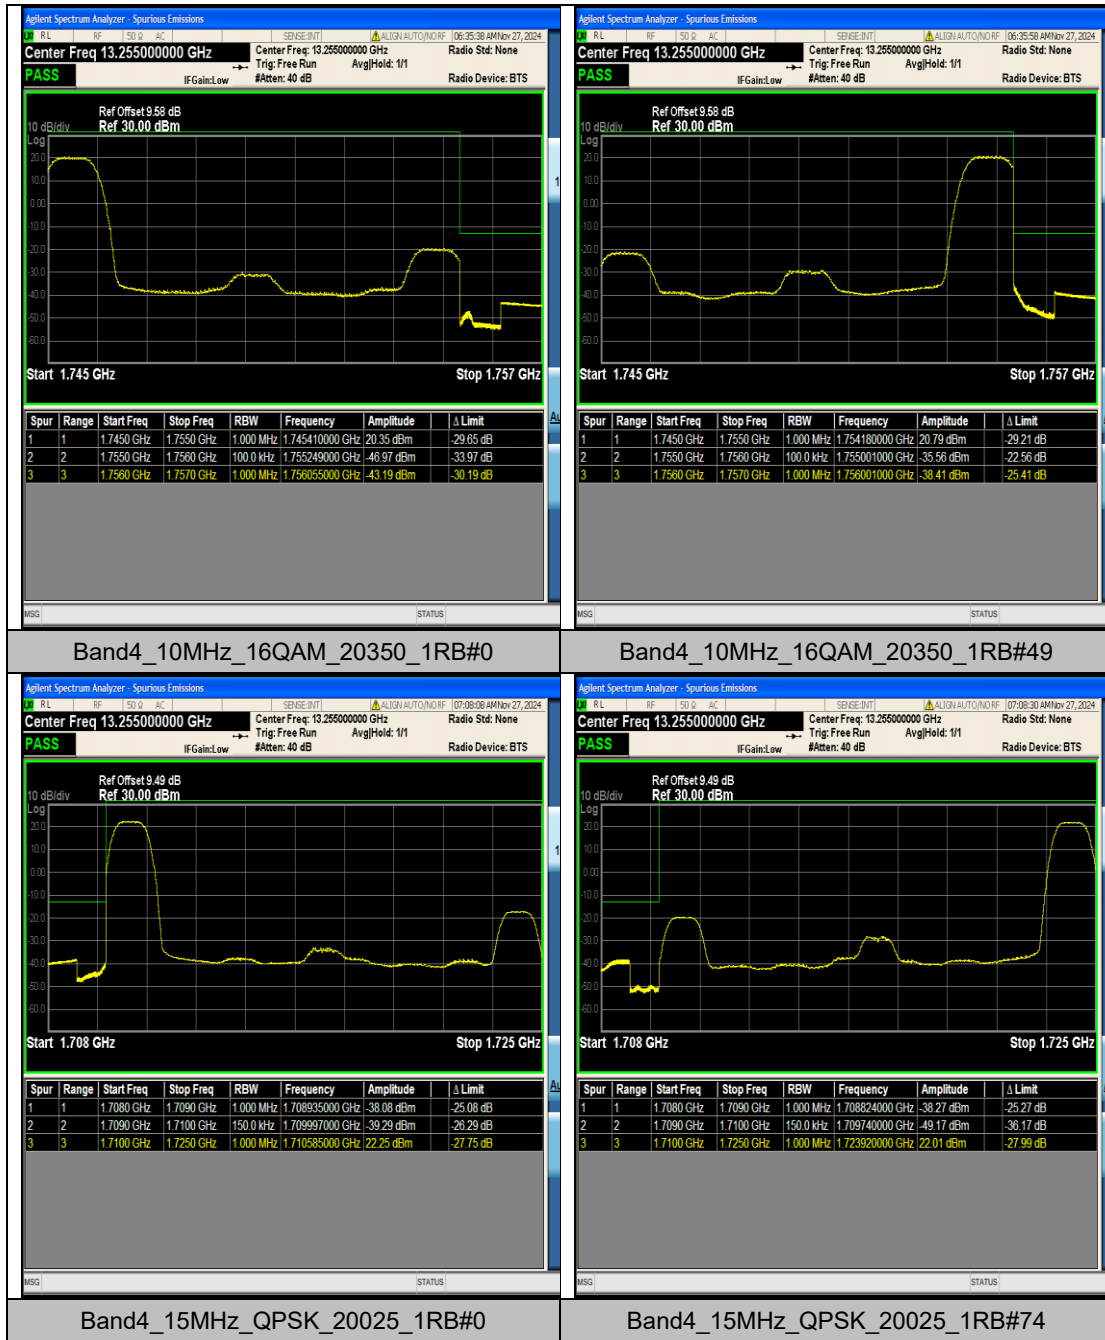

Band4_10MHz_16QAM_20000_1RB#0

Band4_10MHz_16QAM_20000_1RB#49