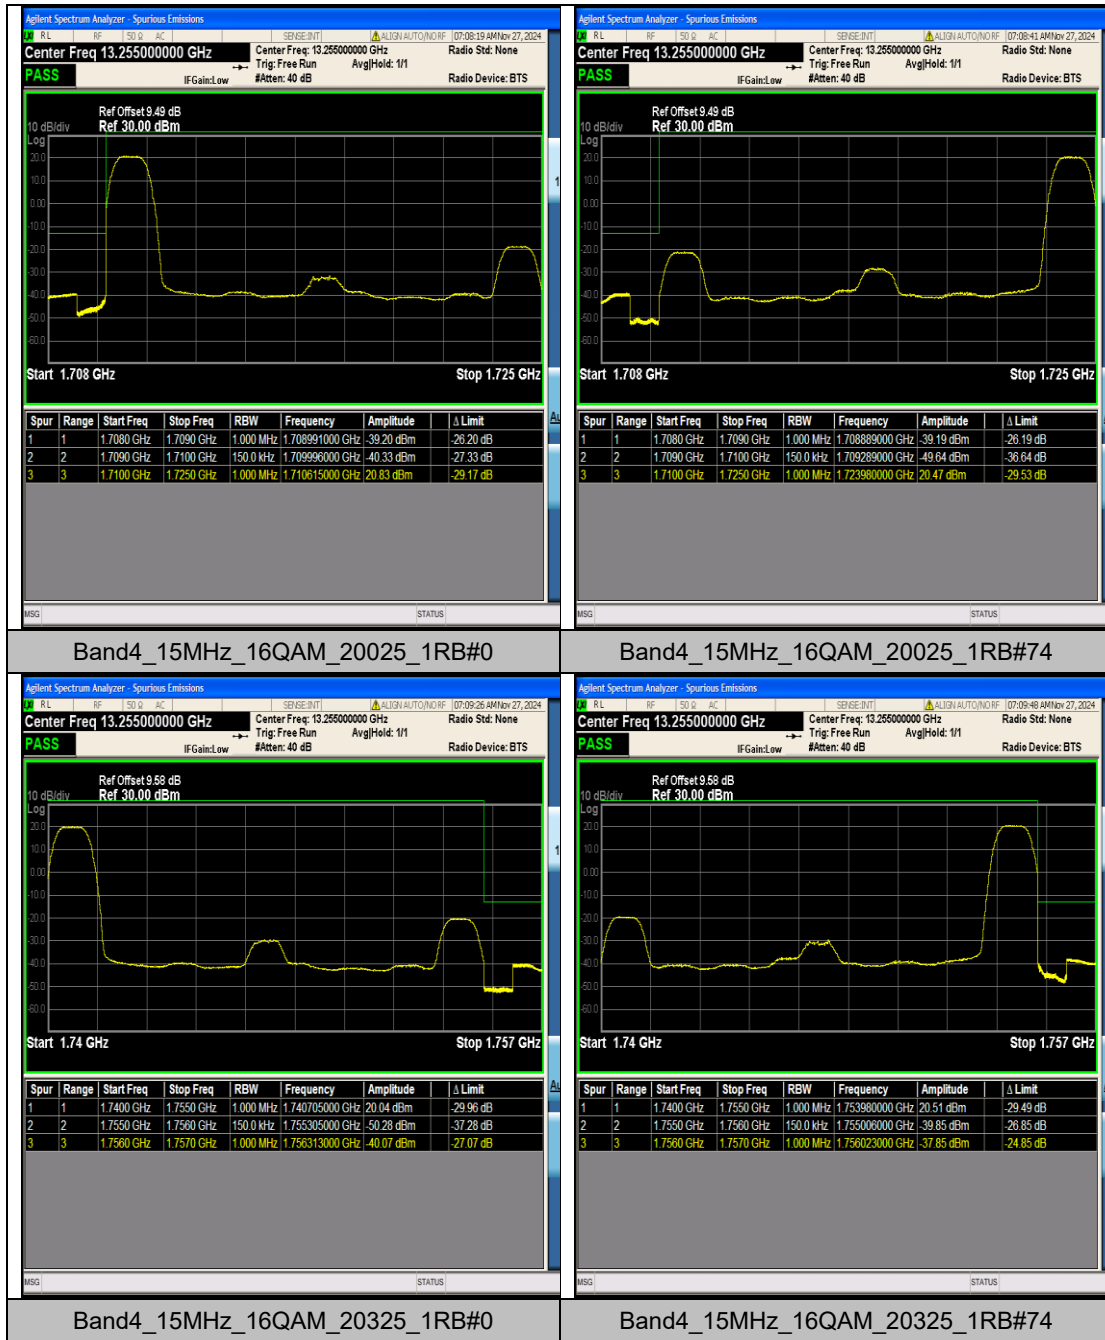

Band4	10MHz	QPSK	20000	1RB#49	-43.41	PASS
Band4	10MHz	QPSK	20000	50RB#0	-29.83	PASS
Band4	10MHz	QPSK	20350	1RB#0	-42.79	PASS
Band4	10MHz	QPSK	20350	1RB#49	-34.70	PASS
Band4	10MHz	QPSK	20350	50RB#0	-28.04	PASS
Band4	10MHz	16QAM	20000	1RB#0	-36.44	PASS
Band4	10MHz	16QAM	20000	1RB#49	-43.69	PASS
Band4	10MHz	16QAM	20350	1RB#0	-43.19	PASS
Band4	10MHz	16QAM	20350	1RB#49	-35.56	PASS
Band4	15MHz	QPSK	20025	1RB#0	-38.08	PASS
Band4	15MHz	QPSK	20025	1RB#74	-38.27	PASS
Band4	15MHz	QPSK	20025	75RB#0	-30.57	PASS
Band4	15MHz	QPSK	20325	1RB#0	-39.53	PASS
Band4	15MHz	QPSK	20325	1RB#74	-36.75	PASS
Band4	15MHz	QPSK	20325	75RB#0	-28.69	PASS
Band4	15MHz	16QAM	20025	1RB#0	-39.20	PASS
Band4	15MHz	16QAM	20025	1RB#74	-39.19	PASS
Band4	15MHz	16QAM	20325	1RB#0	-40.07	PASS
Band4	15MHz	16QAM	20325	1RB#74	-37.85	PASS
Band4	20MHz	QPSK	20050	1RB#0	-38.49	PASS
Band4	20MHz	QPSK	20050	1RB#99	-42.90	PASS
Band4	20MHz	QPSK	20050	100RB#0	-32.31	PASS
Band4	20MHz	QPSK	20300	1RB#0	-40.96	PASS
Band4	20MHz	QPSK	20300	1RB#99	-38.95	PASS
Band4	20MHz	QPSK	20300	100RB#0	-30.66	PASS
Band4	20MHz	16QAM	20050	1RB#0	-38.98	PASS
Band4	20MHz	16QAM	20050	1RB#99	-43.27	PASS
Band4	20MHz	16QAM	20300	1RB#0	-41.54	PASS
Band4	20MHz	16QAM	20300	1RB#99	-39.58	PASS

Band4_10MHz_16QAM_20000_1RB#0

Band4_10MHz_16QAM_20000_1RB#49

Band4_15MHz_QPSK_2025_75RB#0

Band4_15MHz_QPSK_20325_1RB#0

Band4_15MHz_QPSK_20325_1RB#74

Band4_15MHz_QPSK_20325_75RB#0

Band4_20MHz_QPSK_20050_1RB#0