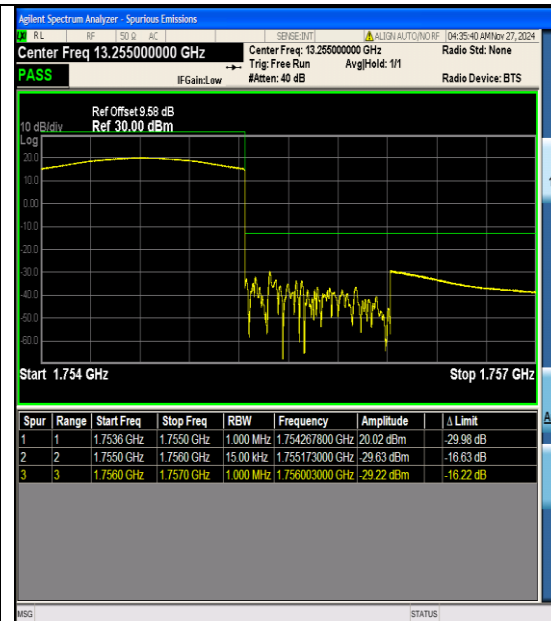

Band4_1.4MHz_QPSK_20393_6RB#0