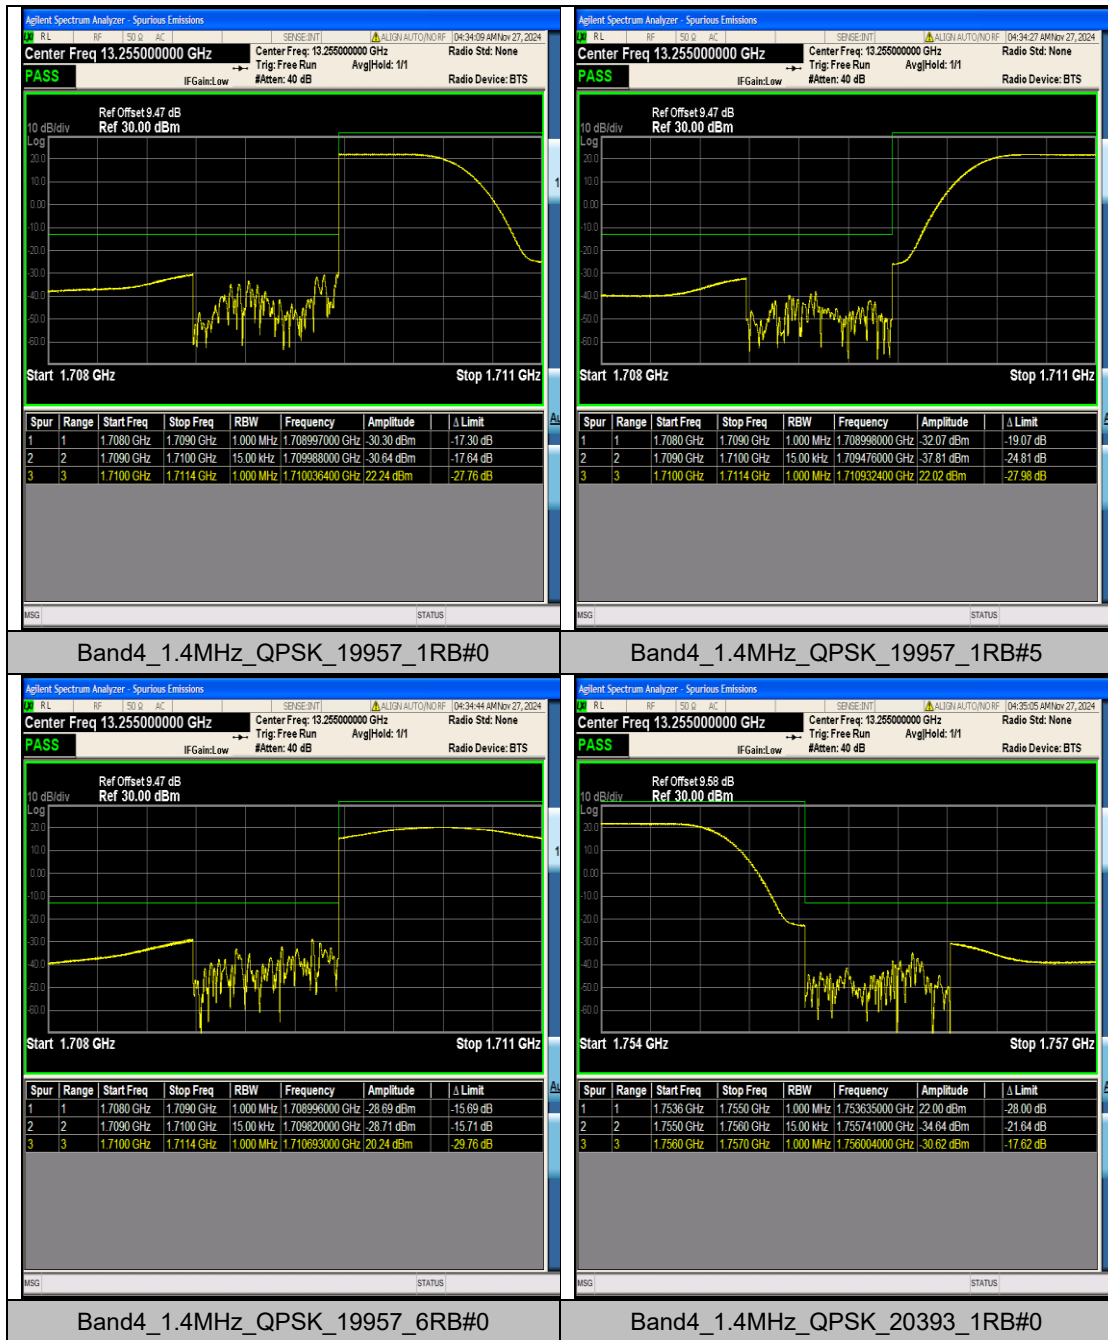

Test Graphs