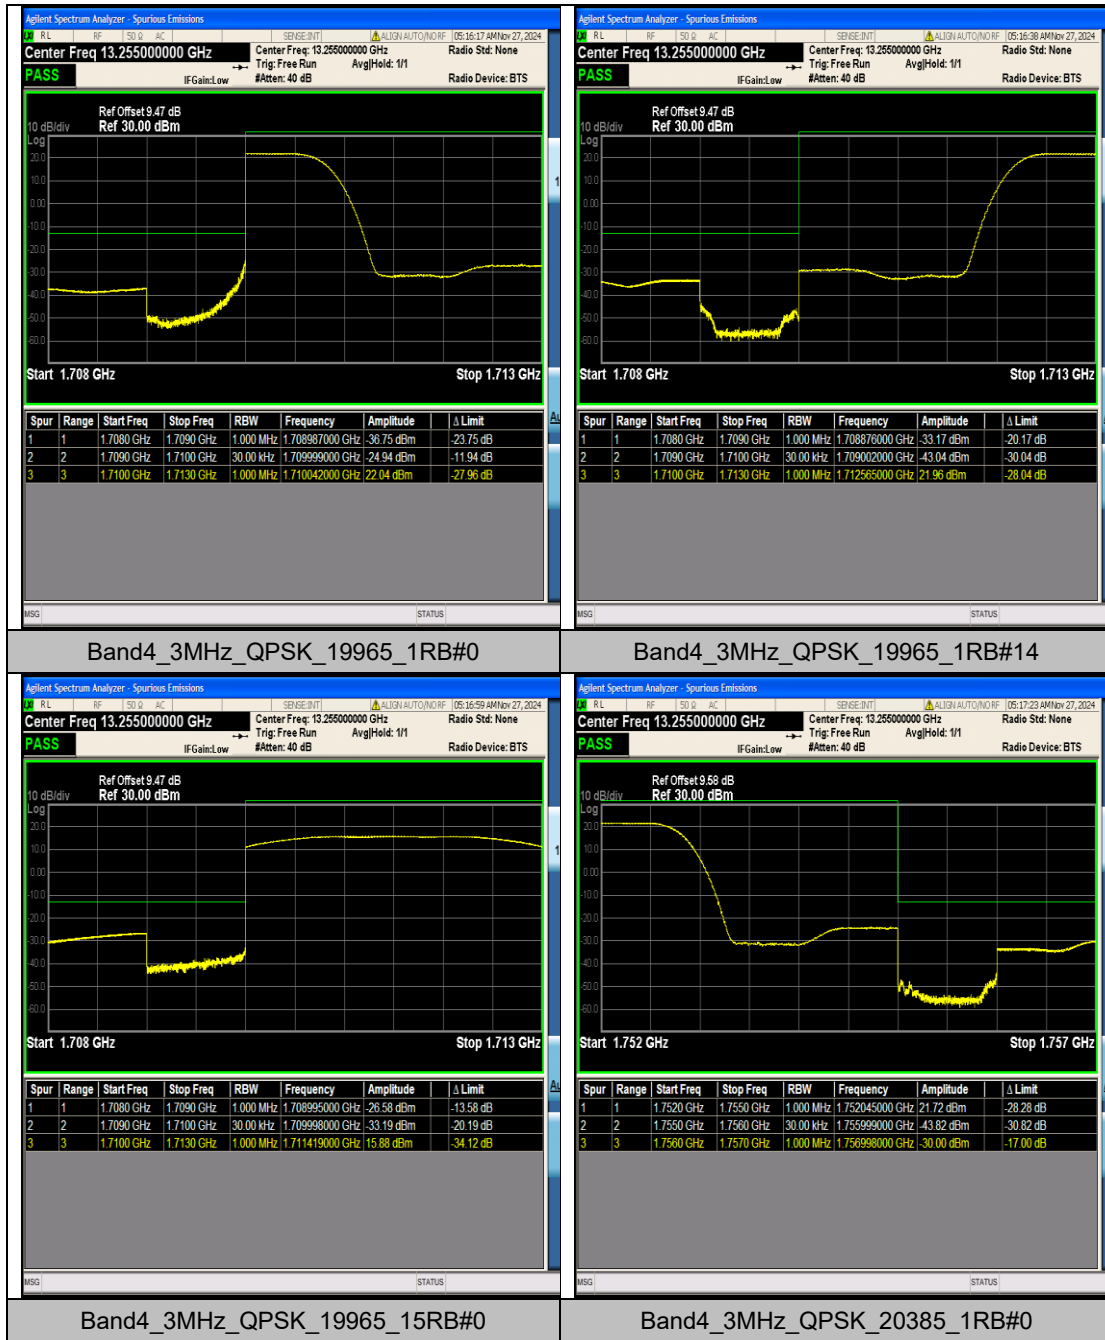

Band4	10MHz	QPSK	20000	1RB#49	-43.41	PASS
Band4	10MHz	QPSK	20000	50RB#0	-29.83	PASS
Band4	10MHz	QPSK	20350	1RB#0	-42.79	PASS
Band4	10MHz	QPSK	20350	1RB#49	-34.70	PASS
Band4	10MHz	QPSK	20350	50RB#0	-28.04	PASS
Band4	10MHz	16QAM	20000	1RB#0	-36.44	PASS
Band4	10MHz	16QAM	20000	1RB#49	-43.69	PASS
Band4	10MHz	16QAM	20350	1RB#0	-43.19	PASS
Band4	10MHz	16QAM	20350	1RB#49	-35.56	PASS
Band4	15MHz	QPSK	20025	1RB#0	-38.08	PASS
Band4	15MHz	QPSK	20025	1RB#74	-38.27	PASS
Band4	15MHz	QPSK	20025	75RB#0	-30.57	PASS
Band4	15MHz	QPSK	20325	1RB#0	-39.53	PASS
Band4	15MHz	QPSK	20325	1RB#74	-36.75	PASS
Band4	15MHz	QPSK	20325	75RB#0	-28.69	PASS
Band4	15MHz	16QAM	20025	1RB#0	-39.20	PASS
Band4	15MHz	16QAM	20025	1RB#74	-39.19	PASS
Band4	15MHz	16QAM	20325	1RB#0	-40.07	PASS
Band4	15MHz	16QAM	20325	1RB#74	-37.85	PASS
Band4	20MHz	QPSK	20050	1RB#0	-38.49	PASS
Band4	20MHz	QPSK	20050	1RB#99	-42.90	PASS
Band4	20MHz	QPSK	20050	100RB#0	-32.31	PASS
Band4	20MHz	QPSK	20300	1RB#0	-40.96	PASS
Band4	20MHz	QPSK	20300	1RB#99	-38.95	PASS
Band4	20MHz	QPSK	20300	100RB#0	-30.66	PASS
Band4	20MHz	16QAM	20050	1RB#0	-38.98	PASS
Band4	20MHz	16QAM	20050	1RB#99	-43.27	PASS
Band4	20MHz	16QAM	20300	1RB#0	-41.54	PASS
Band4	20MHz	16QAM	20300	1RB#99	-39.58	PASS

Test Graphs

Band4_1.4MHz_QPSK_20393_1RB#5

Band4_1.4MHz_QPSK_20393_6RB#0

Band4_1.4MHz_16QAM_19957_1RB#0

Band4_1.4MHz_16QAM_19957_1RB#5

Band4_3MHz_QPSK_20385_1RB#14

Band4_3MHz_QPSK_20385_15RB#0

Band4_3MHz_16QAM_19965_1RB#0