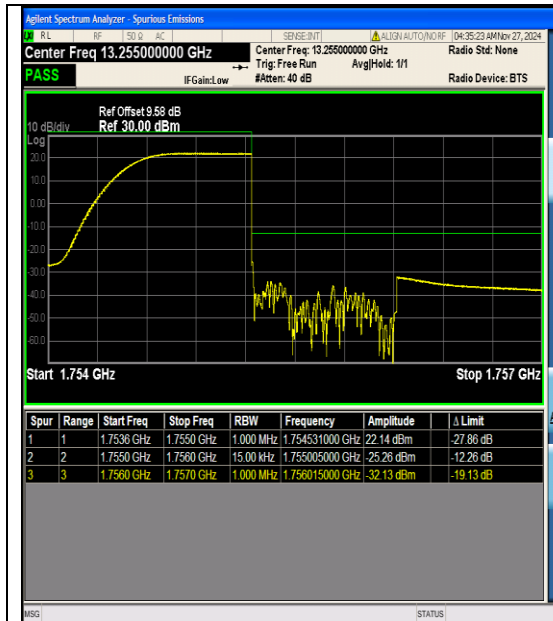

Band4_1.4MHz_QPSK_20393_1RB#5