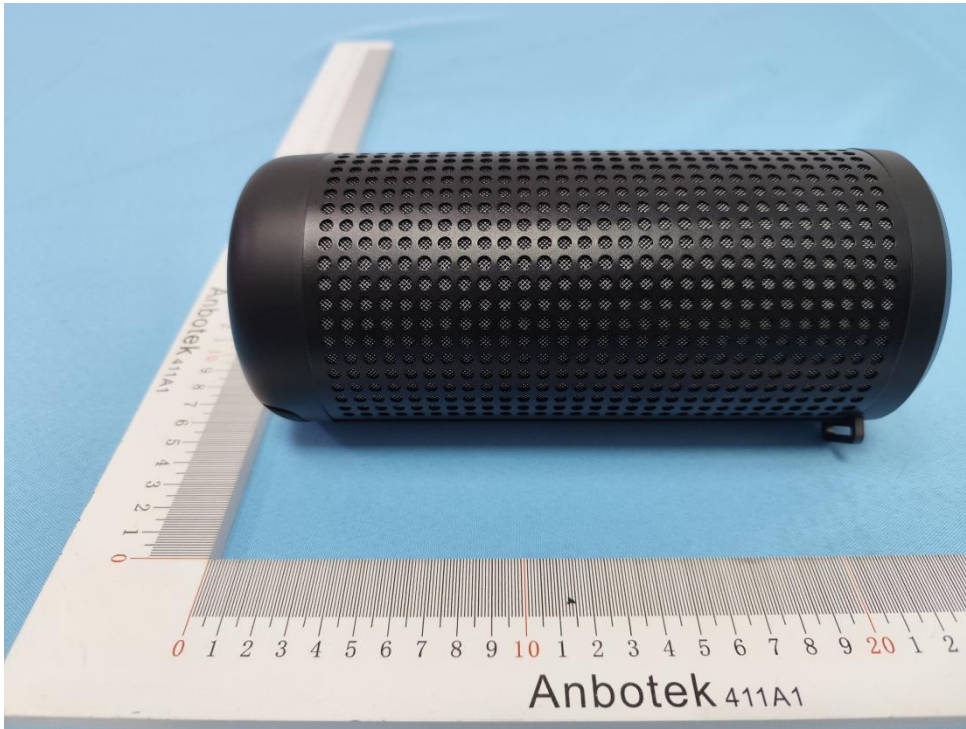

Shenzhen Anbotek Compliance Laboratory Limited

Address: Sogood Industrial Zone Laboratory & 1/F. of Building D, Sogood Science and Technology Park,
Sanwei Community, Hangcheng Subdistrict, Bao'an District, Shenzhen, Guangdong, China
Tel: (86)0755-26066440 Email: service@anbotek.com

Hotline
400-003-0500
www.anbotek.com