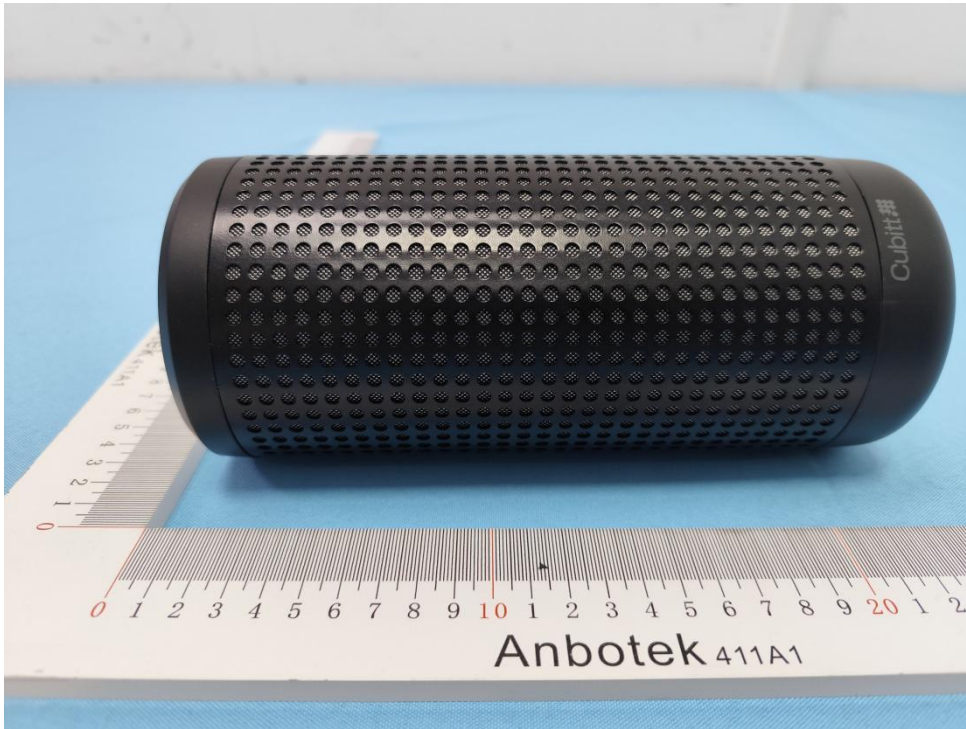

Shenzhen Anbotek Compliance Laboratory Limited

Address: Sogood Industrial Zone Laboratory & 1/F. of Building D, Sogood Science and Technology Park, Sanwei Community, Hangcheng Subdistrict, Bao'an District, Shenzhen, Guangdong, China
Tel: (86)0755-26066440 Email: service@anbotek.com

Hotline 400-003-0500
www.anbotek.com