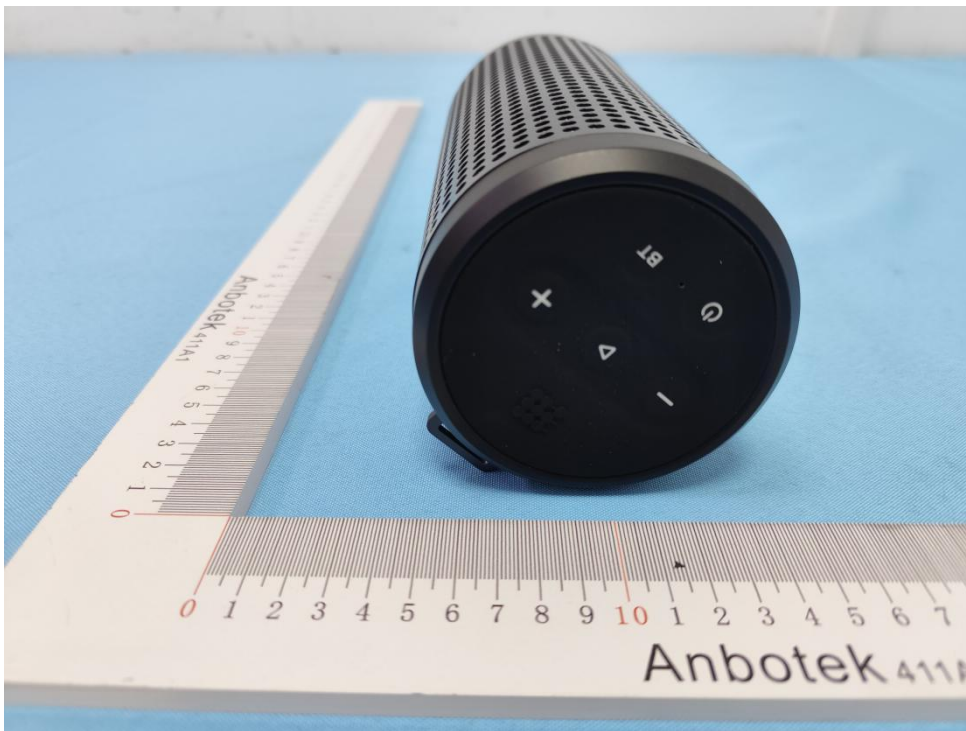

Appendix II -- External Photograph

Shenzhen Anbotek Compliance Laboratory Limited

Address: Sogood Industrial Zone Laboratory & 1/F. of Building D, Sogood Science and Technology Park, Sanwei Community, Hangcheng Subdistrict, Bao'an District, Shenzhen, Guangdong, China
Tel: (86)0755-26066440 Email: service@anbotek.com