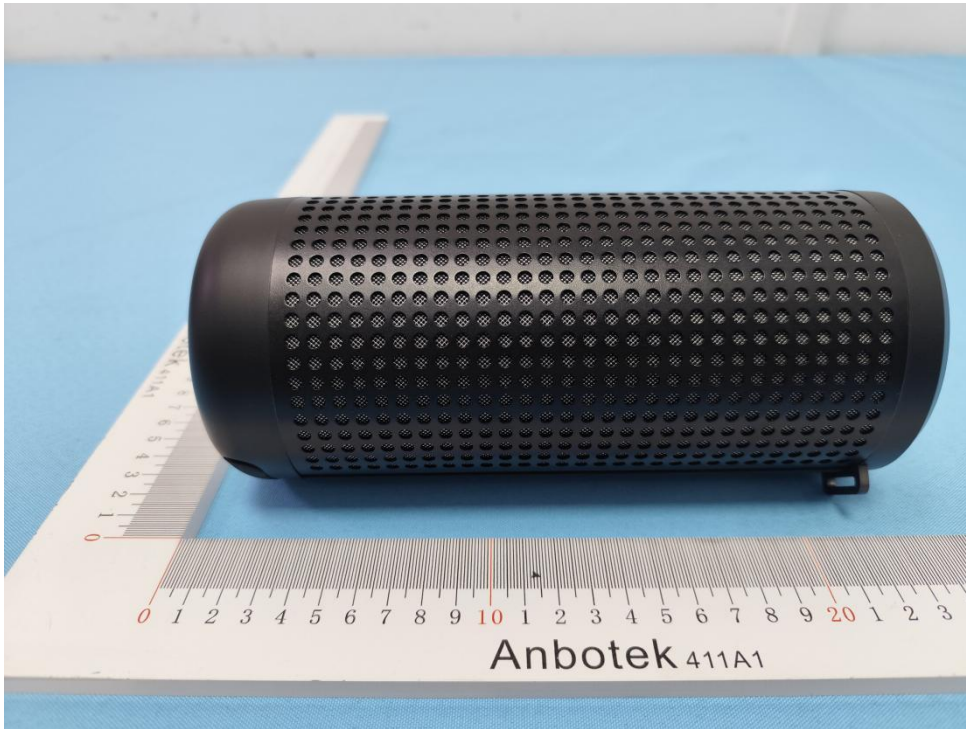

Appendix II -- External Photograph

Shenzhen Anbotek Compliance Laboratory Limited

Address: Sogood Industrial Zone Laboratory & 1/F. of Building D, Sogood Science and Technology Park, Sanwei Community, Hangcheng Subdistrict, Bao'an District, Shenzhen, Guangdong, China
Tel: (86)0755-26066440 Email: service@anbotek.com