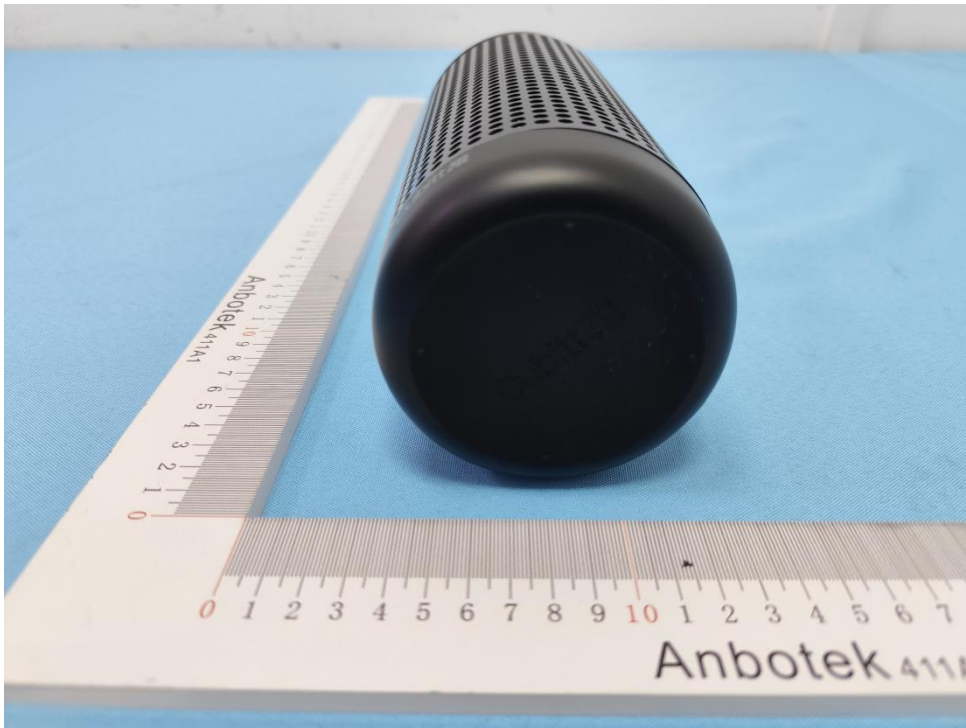

Appendix II -- External Photograph

Shenzhen Anbotek Compliance Laboratory Limited

Address: Sogood Industrial Zone Laboratory & 1/F. of Building D, Sogood Science and Technology Park, Sanwei Community, Hangcheng Subdistrict, Bao'an District, Shenzhen, Guangdong, China
Tel: (86)0755-26066440 Email: service@anbotek.com