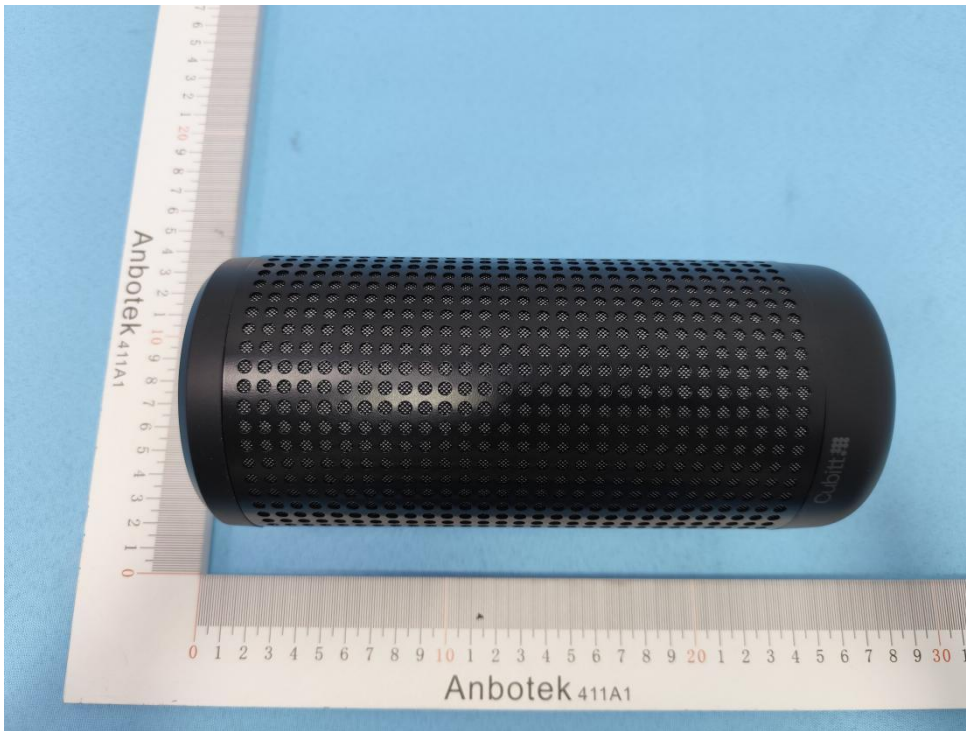

Appendix II -- External Photograph

Shenzhen Anbotek Compliance Laboratory Limited

Address: Sogood Industrial Zone Laboratory & 1/F. of Building D, Sogood Science and Technology Park, Sanwei Community, Hangcheng Subdistrict, Bao'an District, Shenzhen, Guangdong, China
Tel: (86)0755-26066440 Email: service@anbotek.com