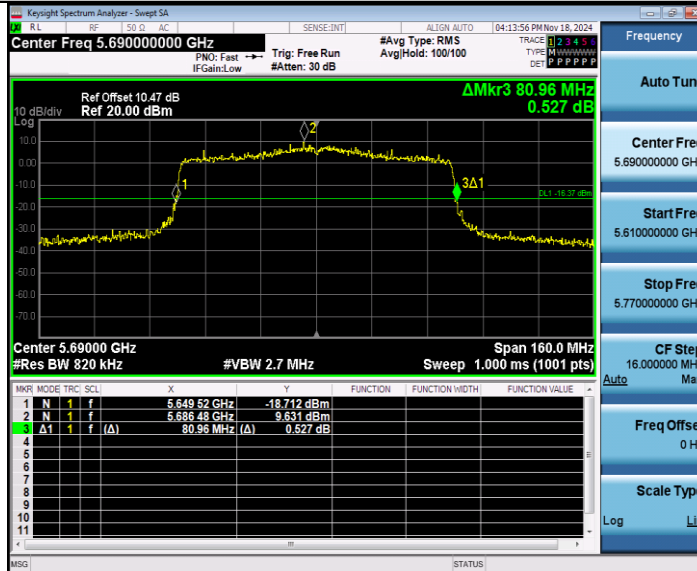

11AX80MIMO_Ant W1_5690

11AX160MIMO_Ant W0_5250