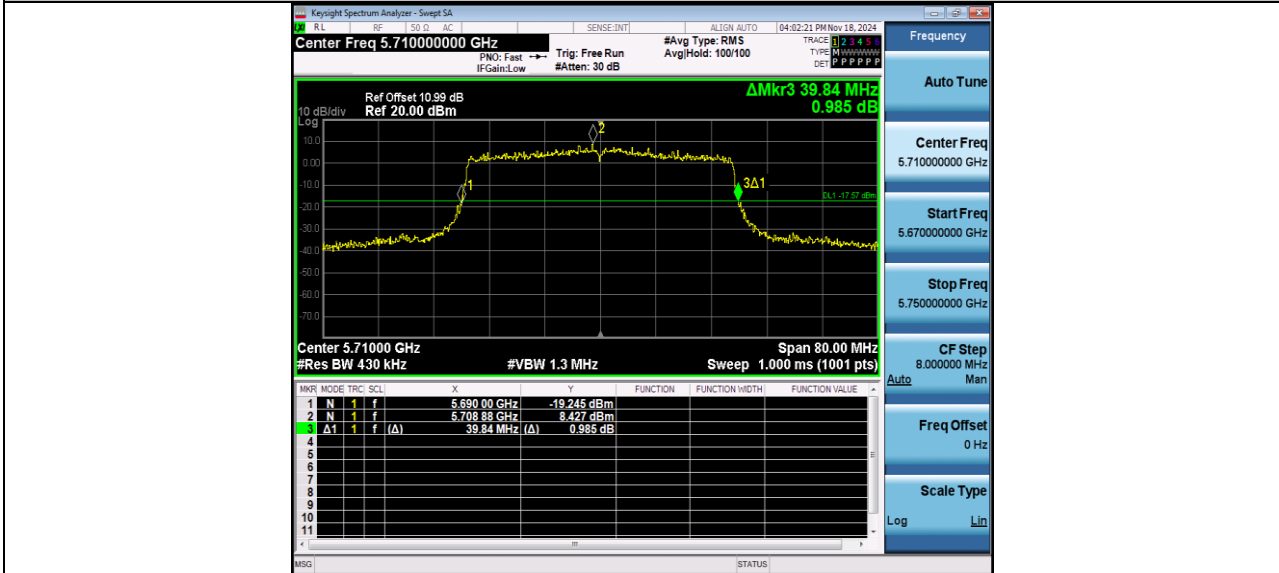

BUREAU VERITAS

Reference No.: W7L-P24090006RF01

11AX40MIMO\_Ant W1\_5670

11AX40MIMO\_Ant W0\_5710

BUREAU VERITAS

Reference No.: W7L-P24090006RF01

11AX40MIMO\_Ant W1\_5710

11AX80MIMO\_Ant W0\_5210