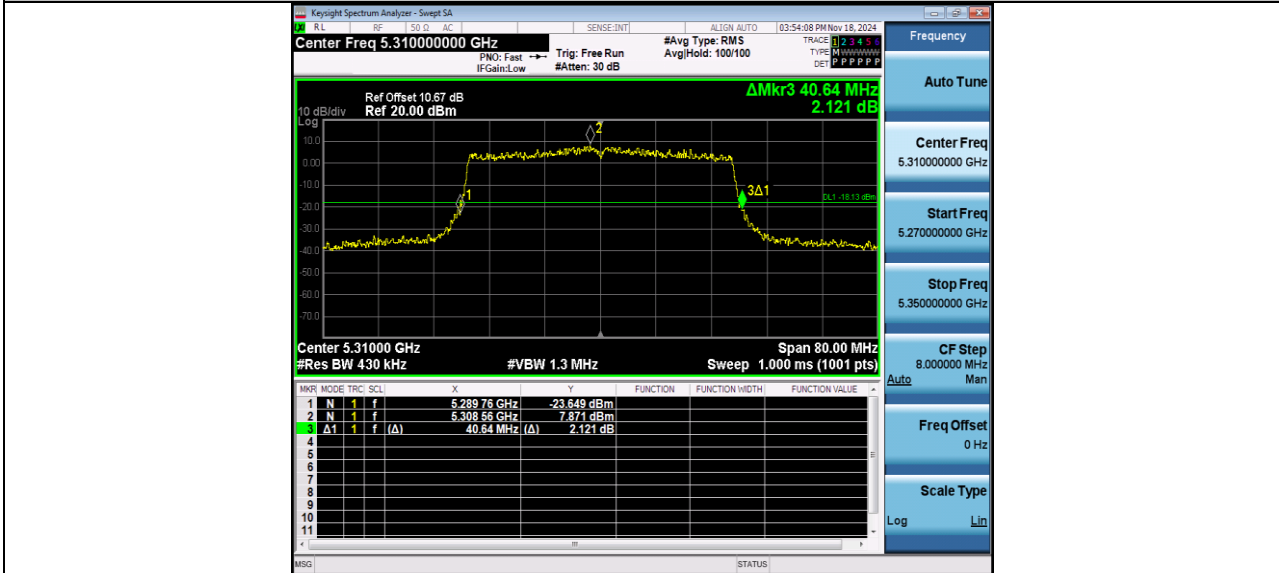

BUREAU VERITAS

Reference No.: W7L-P24090006RF01

11AX40MIMO\_Ant W1\_5270

11AX40MIMO\_Ant W0\_5310

BUREAU VERITAS

Reference No.: W7L-P24090006RF01

11AX40MIMO\_Ant W1\_5310

11AX40MIMO\_Ant W0\_5510