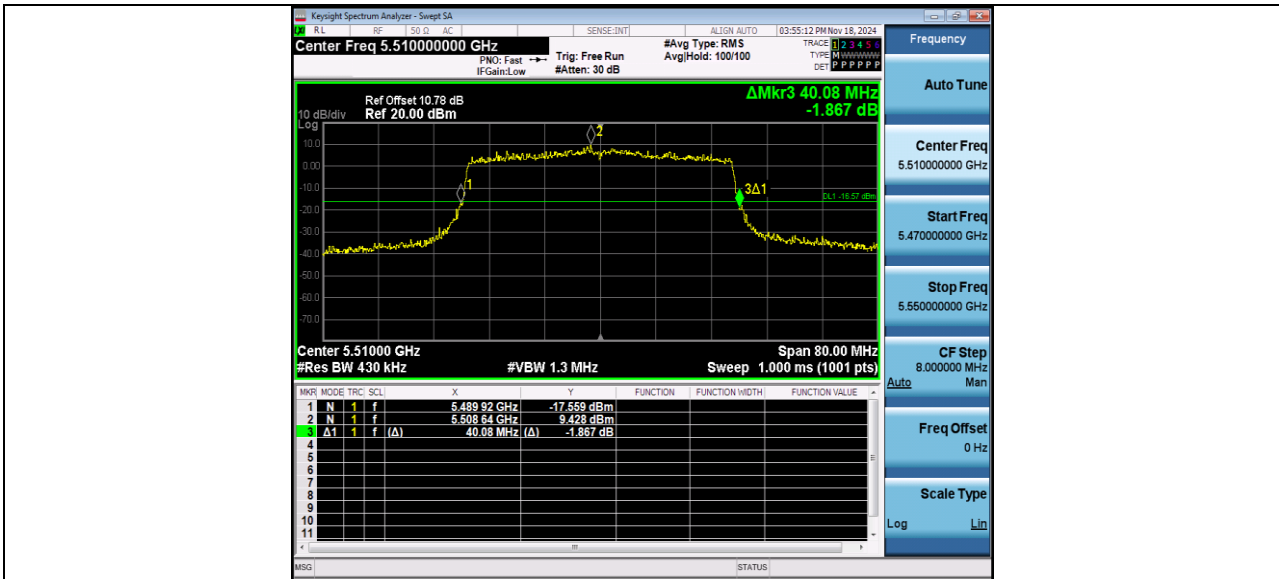

11AX40MIMO_Ant W0_5510

BUREAU VERITAS

Reference No.: W7L-P24090006RF01

11AX40MIMO_Ant W1_5510