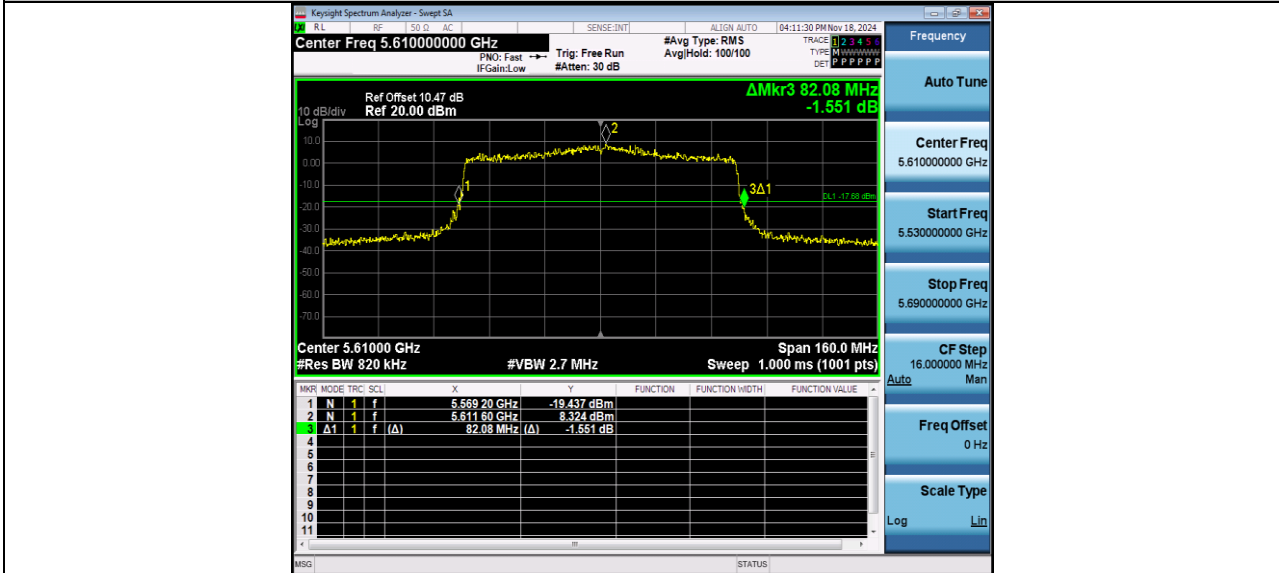

BUREAU VERITAS

Reference No.: W7L-P24090006RF01

11AX80MIMO\_Ant W1\_5530

11AX80MIMO\_Ant W0\_5610

BUREAU VERITAS

Reference No.: W7L-P24090006RF01

11AX80MIMO\_Ant W1\_5610

11AX80MIMO\_Ant W0\_5690