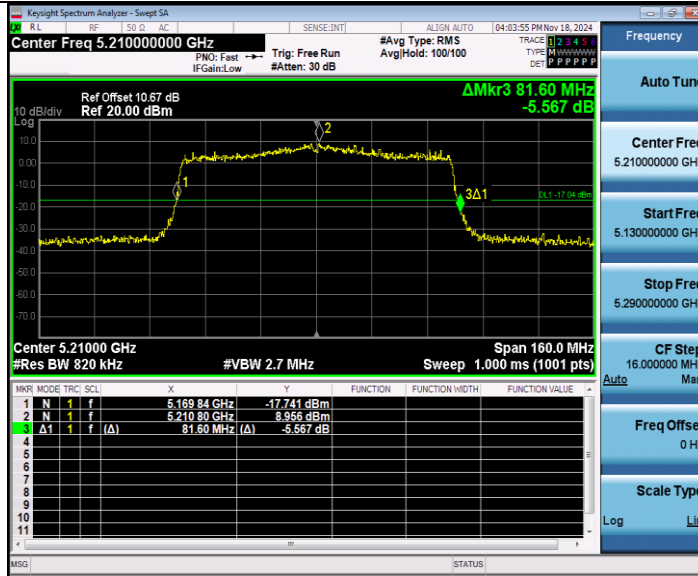

11AX80MIMO_Ant W0_5210

BUREAU VERITAS

Reference No.: W7L-P24090006RF01

11AX80MIMO_Ant W1_5210