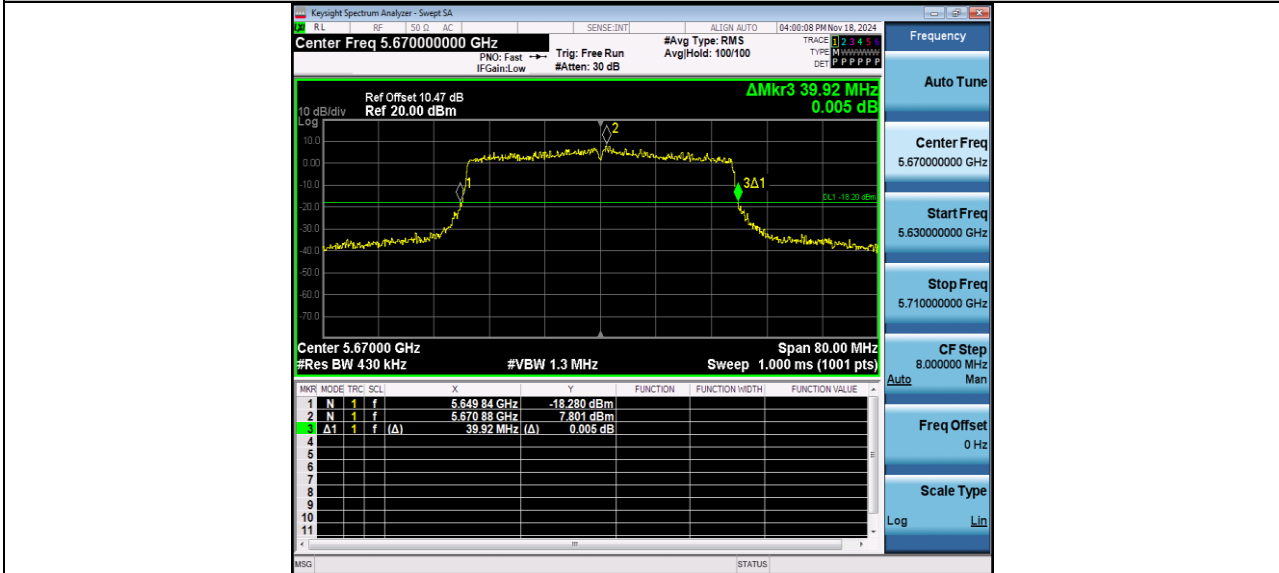

11AX40MIMO_Ant W1_5670

11AX40MIMO_Ant W0_5710