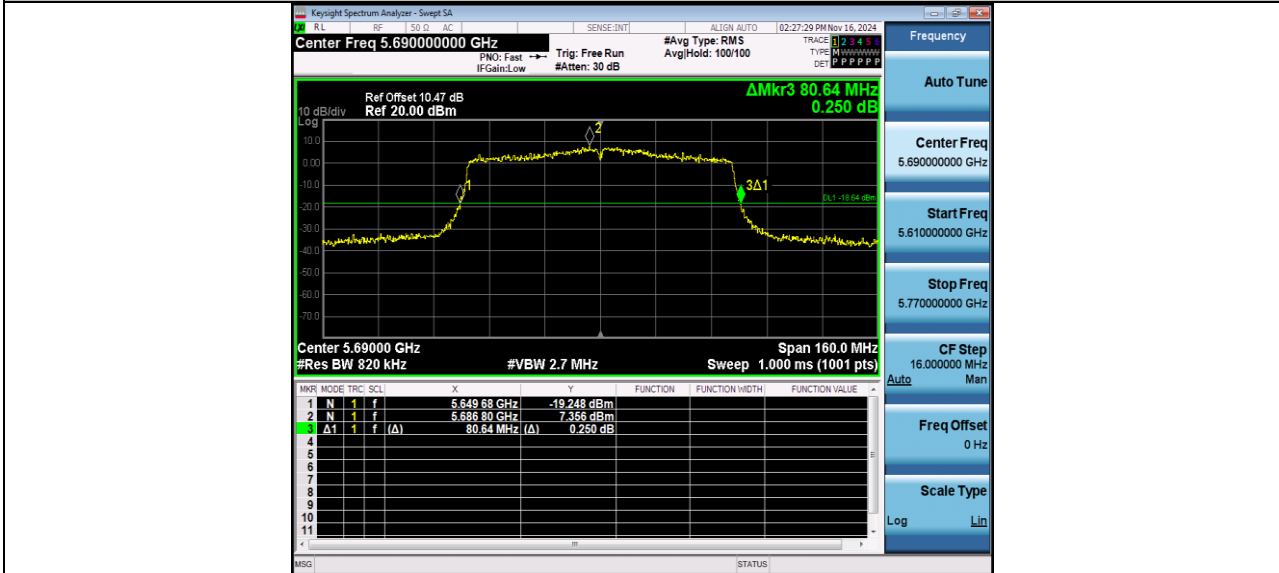

BUREAU VERITAS

Reference No.: W7L-P24090006RF01

11AC80MIMO\_Ant W1\_5610

11AC80MIMO\_Ant W0\_5690

BUREAU VERITAS

Reference No.: W7L-P24090006RF01

11AC80MIMO\_Ant W1\_5690

11AX20MIMO\_Ant W0\_5180