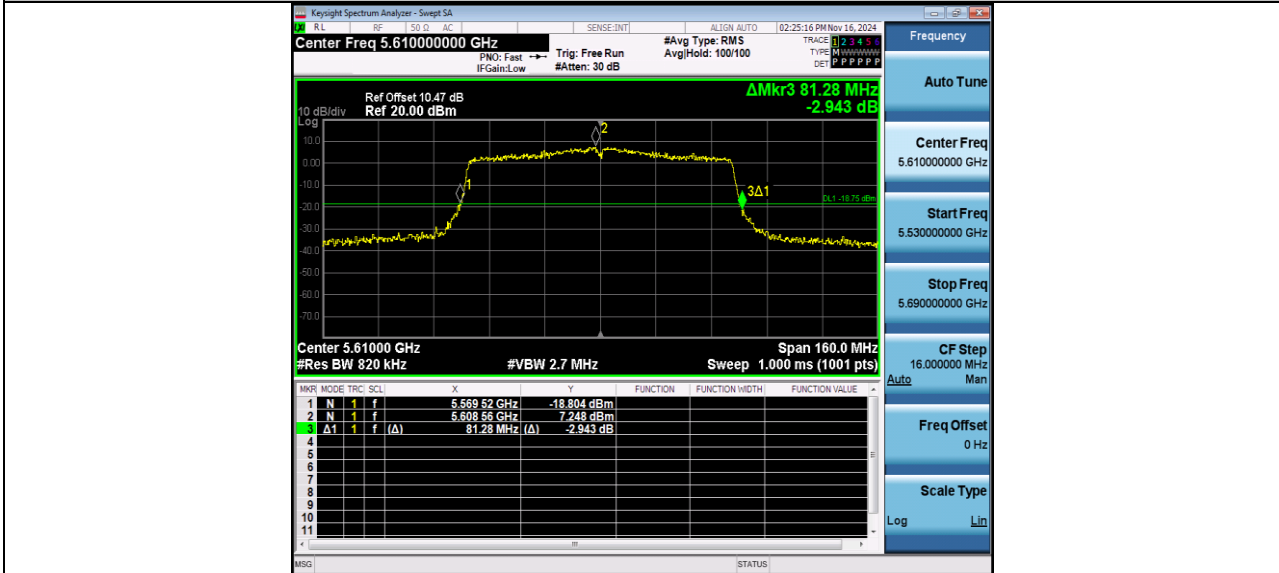

BUREAU VERITAS

Reference No.: W7L-P24090006RF01

11AC80MIMO\_Ant W1\_5610

11AC80MIMO\_Ant W0\_5690

BUREAU VERITAS

Reference No.: W7L-P24090006RF01

11AC80MIMO\_Ant W1\_5690

11AX20MIMO\_Ant W0\_5180

BUREAU VERITAS

Reference No.: W7L-P24090006RF01

11AX20MIMO\_Ant W1\_5180

11AX20MIMO\_Ant W0\_5200

BUREAU VERITAS

Reference No.: W7L-P24090006RF01

11AX20MIMO\_Ant W1\_5200

11AX20MIMO\_Ant W0\_5240