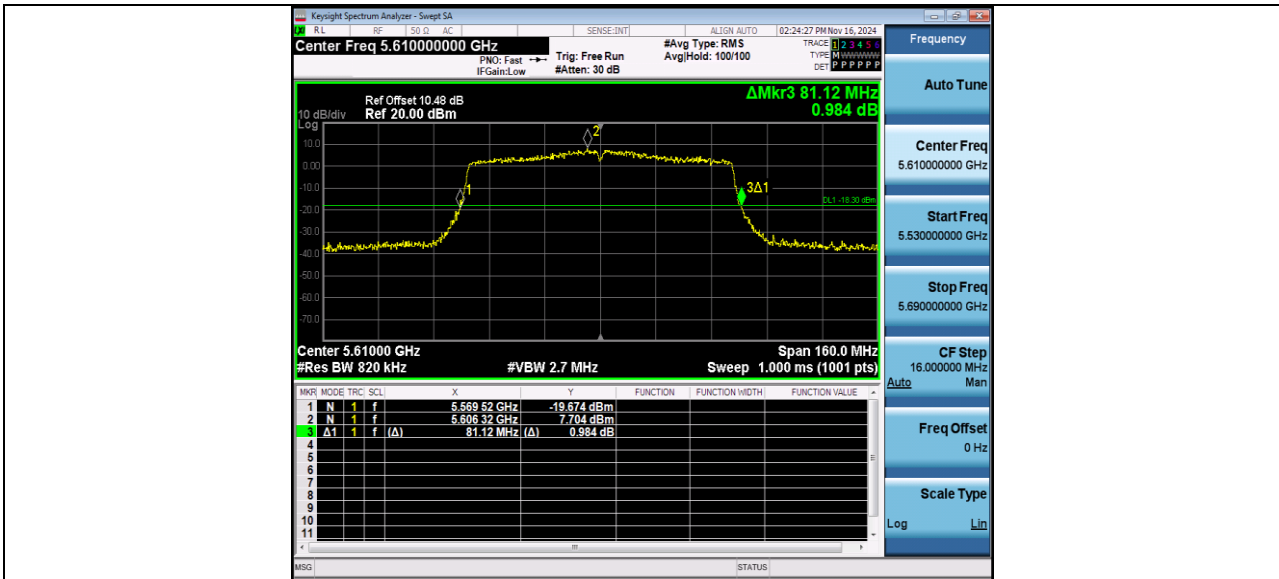

BUREAU VERITAS

Reference No.: W7L-P24090006RF01

11AC80MIMO\_Ant W1\_5610

11AC80MIMO\_Ant W0\_5690

BUREAU VERITAS

Reference No.: W7L-P24090006RF01

11AC80MIMO\_Ant W1\_5690

11AX20MIMO\_Ant W0\_5180