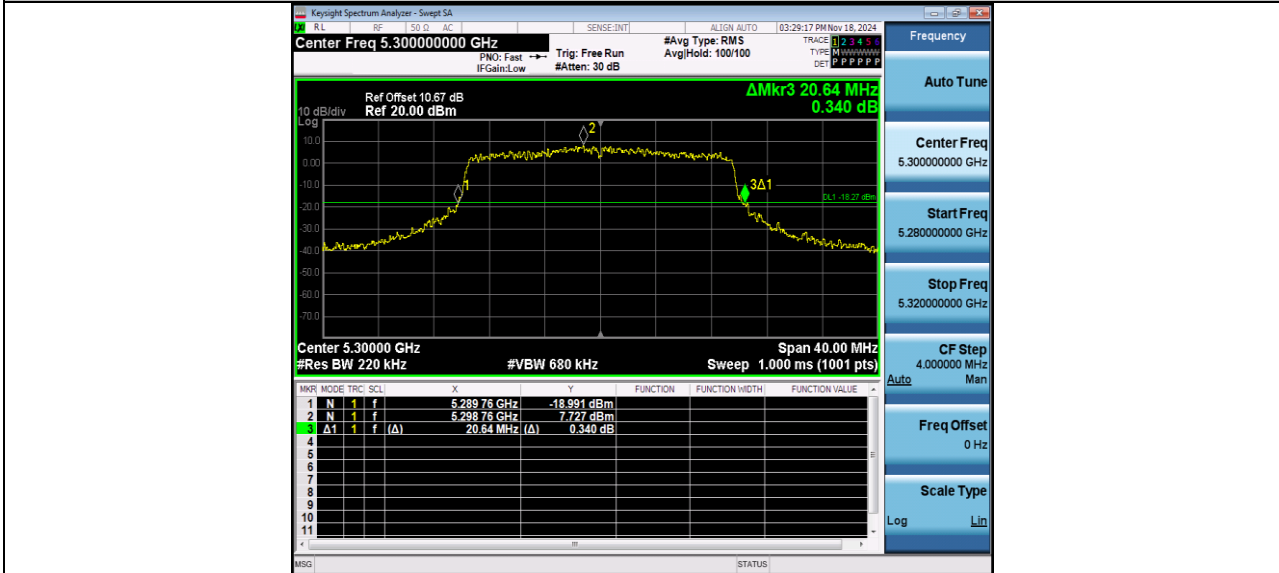

11AX20MIMO_Ant W1_5300

11AX20MIMO_Ant W0_5320