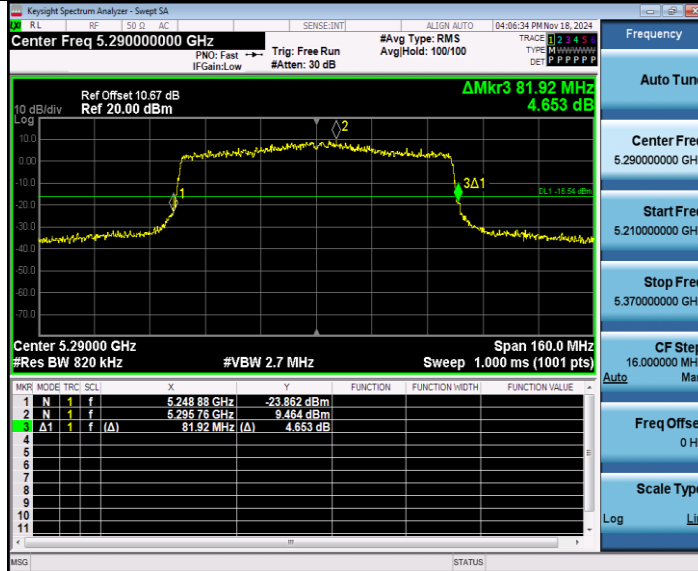

BUREAU VERITAS

Reference No.: W7L-P24090006RF01

11AX80MIMO\_Ant W1\_5210

11AX80MIMO\_Ant W0\_5290

BUREAU VERITAS

Reference No.: W7L-P24090006RF01

11AX80MIMO\_Ant W1\_5290

11AX80MIMO\_Ant W0\_5530