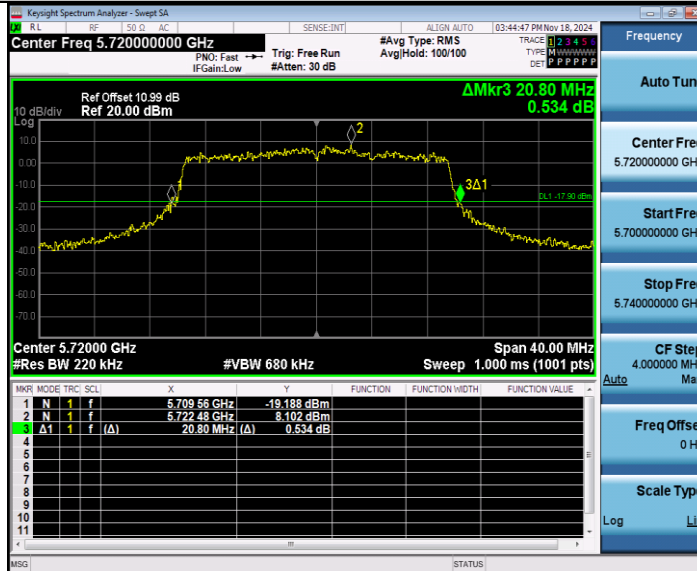

BUREAU VERITAS

Reference No.: W7L-P24090006RF01

11AX20MIMO\_Ant W1\_5700

11AX20MIMO\_Ant W0\_5720

BUREAU VERITAS

Reference No.: W7L-P24090006RF01

11AX20MIMO\_Ant W1\_5720

11AX40MIMO\_Ant W0\_5190