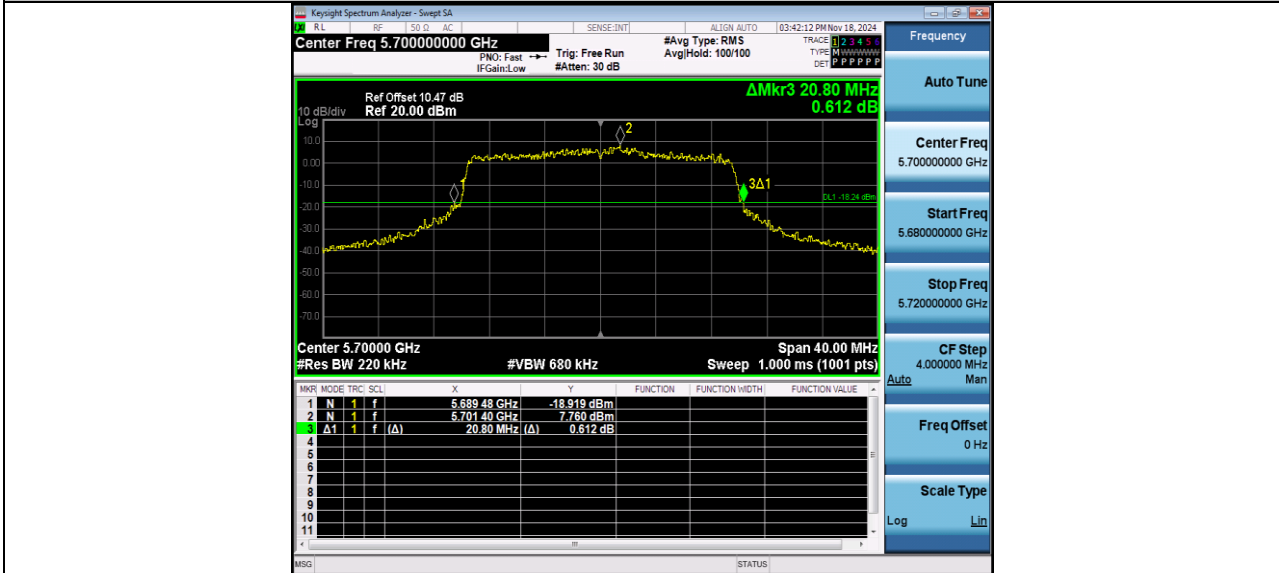

11AX20MIMO_Ant W1_5700

11AX20MIMO_Ant W0_5720