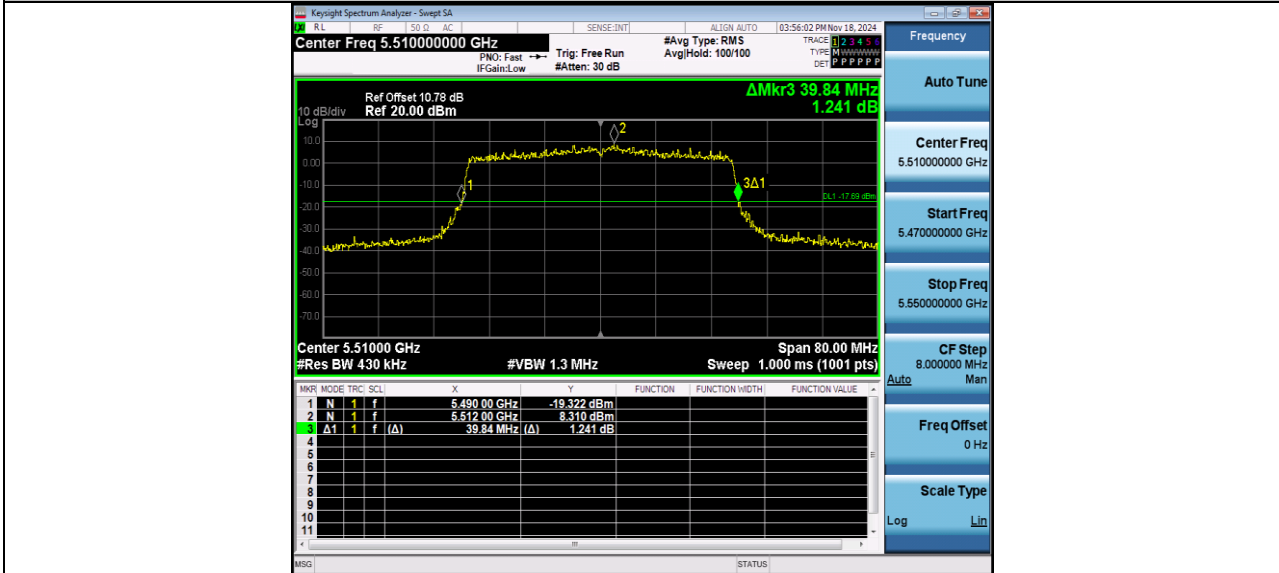

11AX40MIMO_Ant W1_5510

11AX40MIMO_Ant W0_5550