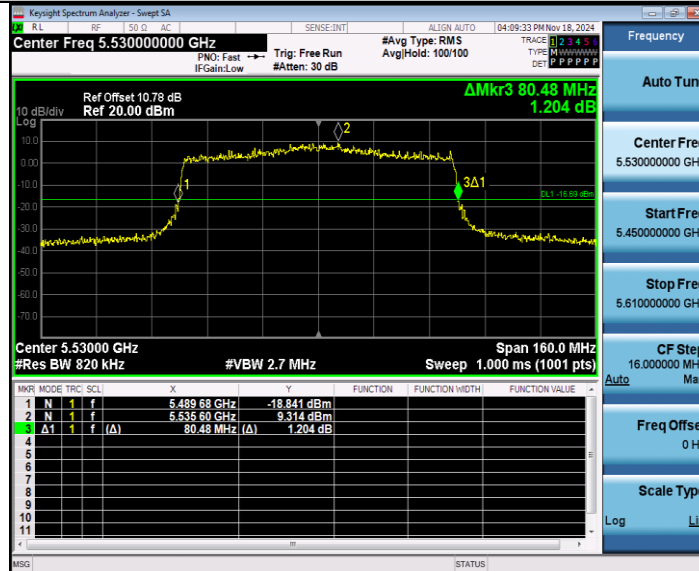

11AX80MIMO_Ant W1_5530

11AX80MIMO_Ant W0_5610