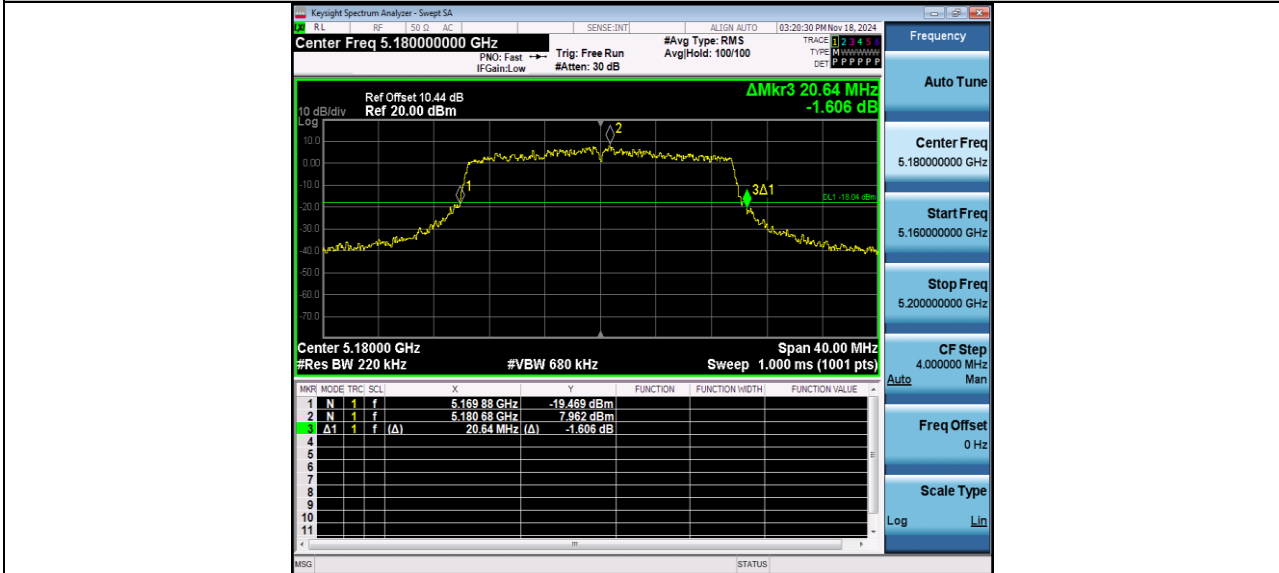

BUREAU VERITAS

Reference No.: W7L-P24090006RF01

11AC80MIMO\_Ant W1\_5610

11AC80MIMO\_Ant W0\_5690

BUREAU VERITAS

Reference No.: W7L-P24090006RF01

11AC80MIMO\_Ant W1\_5690

11AX20MIMO\_Ant W0\_5180

BUREAU VERITAS

Reference No.: W7L-P24090006RF01

11AX20MIMO\_Ant W1\_5180

11AX20MIMO\_Ant W0\_5200

BUREAU VERITAS

Reference No.: W7L-P24090006RF01

11AX20MIMO\_Ant W1\_5200

11AX20MIMO\_Ant W0\_5240