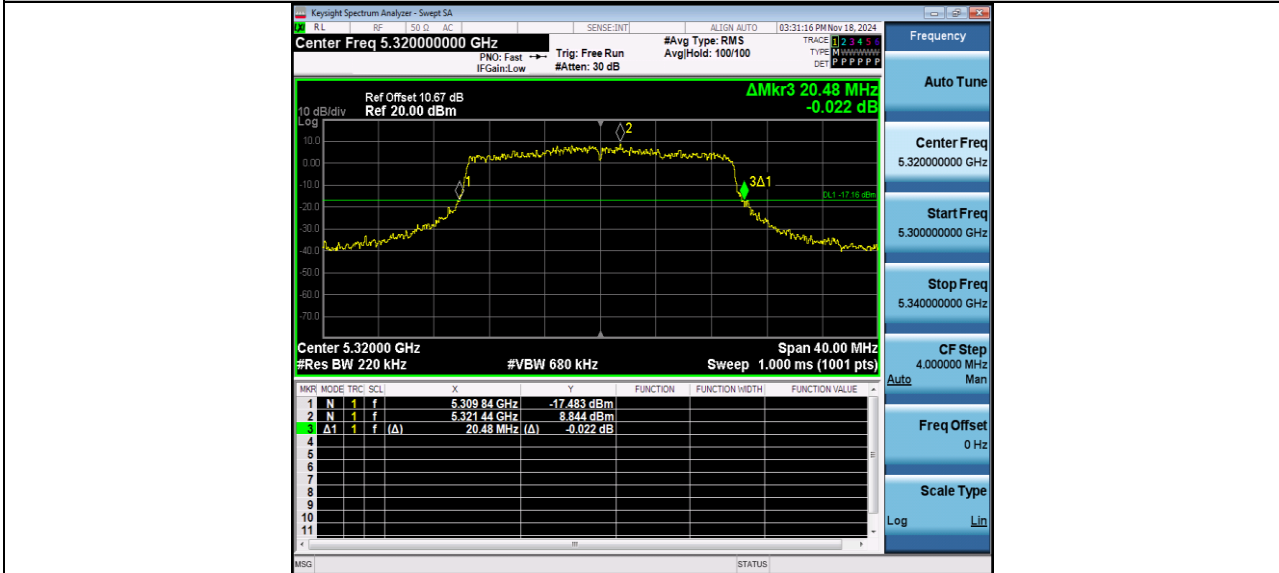

BUREAU VERITAS

Reference No.: W7L-P24090006RF01

11AX20MIMO\_Ant W1\_5300

11AX20MIMO\_Ant W0\_5320

BUREAU VERITAS

Reference No.: W7L-P24090006RF01

11AX20MIMO\_Ant W1\_5320

11AX20MIMO\_Ant W0\_5500