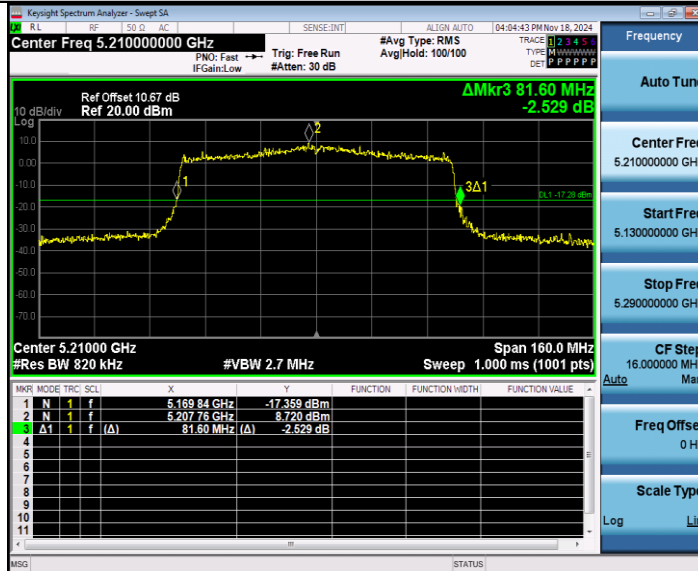

11AX80MIMO_Ant W1_5210

11AX80MIMO_Ant W0_5290