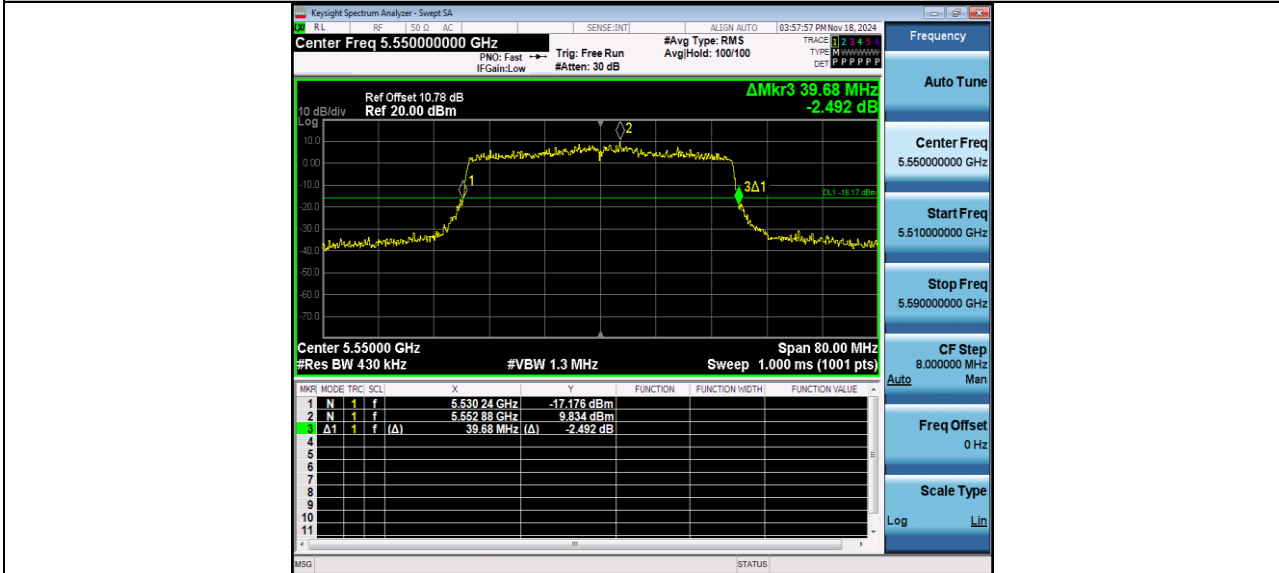

BUREAU VERITAS

Reference No.: W7L-P24090006RF01

11AX40MIMO\_Ant W1\_5510

11AX40MIMO\_Ant W0\_5550

BUREAU VERITAS

Reference No.: W7L-P24090006RF01

11AX40MIMO\_Ant W1\_5550

11AX40MIMO\_Ant W0\_5670