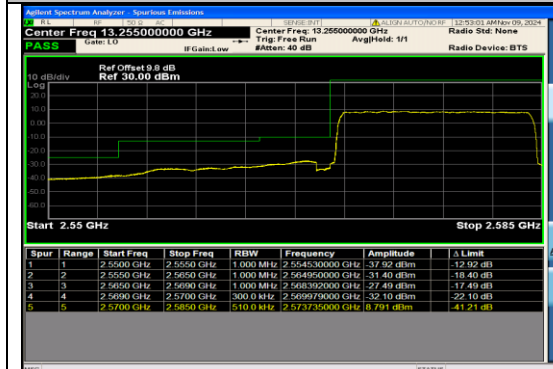

Band38\_15MHz\_QPSK\_37825\_1RB#0

Band38\_15MHz\_QPSK\_37825\_1RB#74

Band38\_15MHz\_QPSK\_37825\_75RB#0

Band38\_15MHz\_QPSK\_37825\_75RB#74

Band38\_15MHz\_QPSK\_38175\_1RB#0

Band38\_15MHz\_QPSK\_38175\_1RB#74