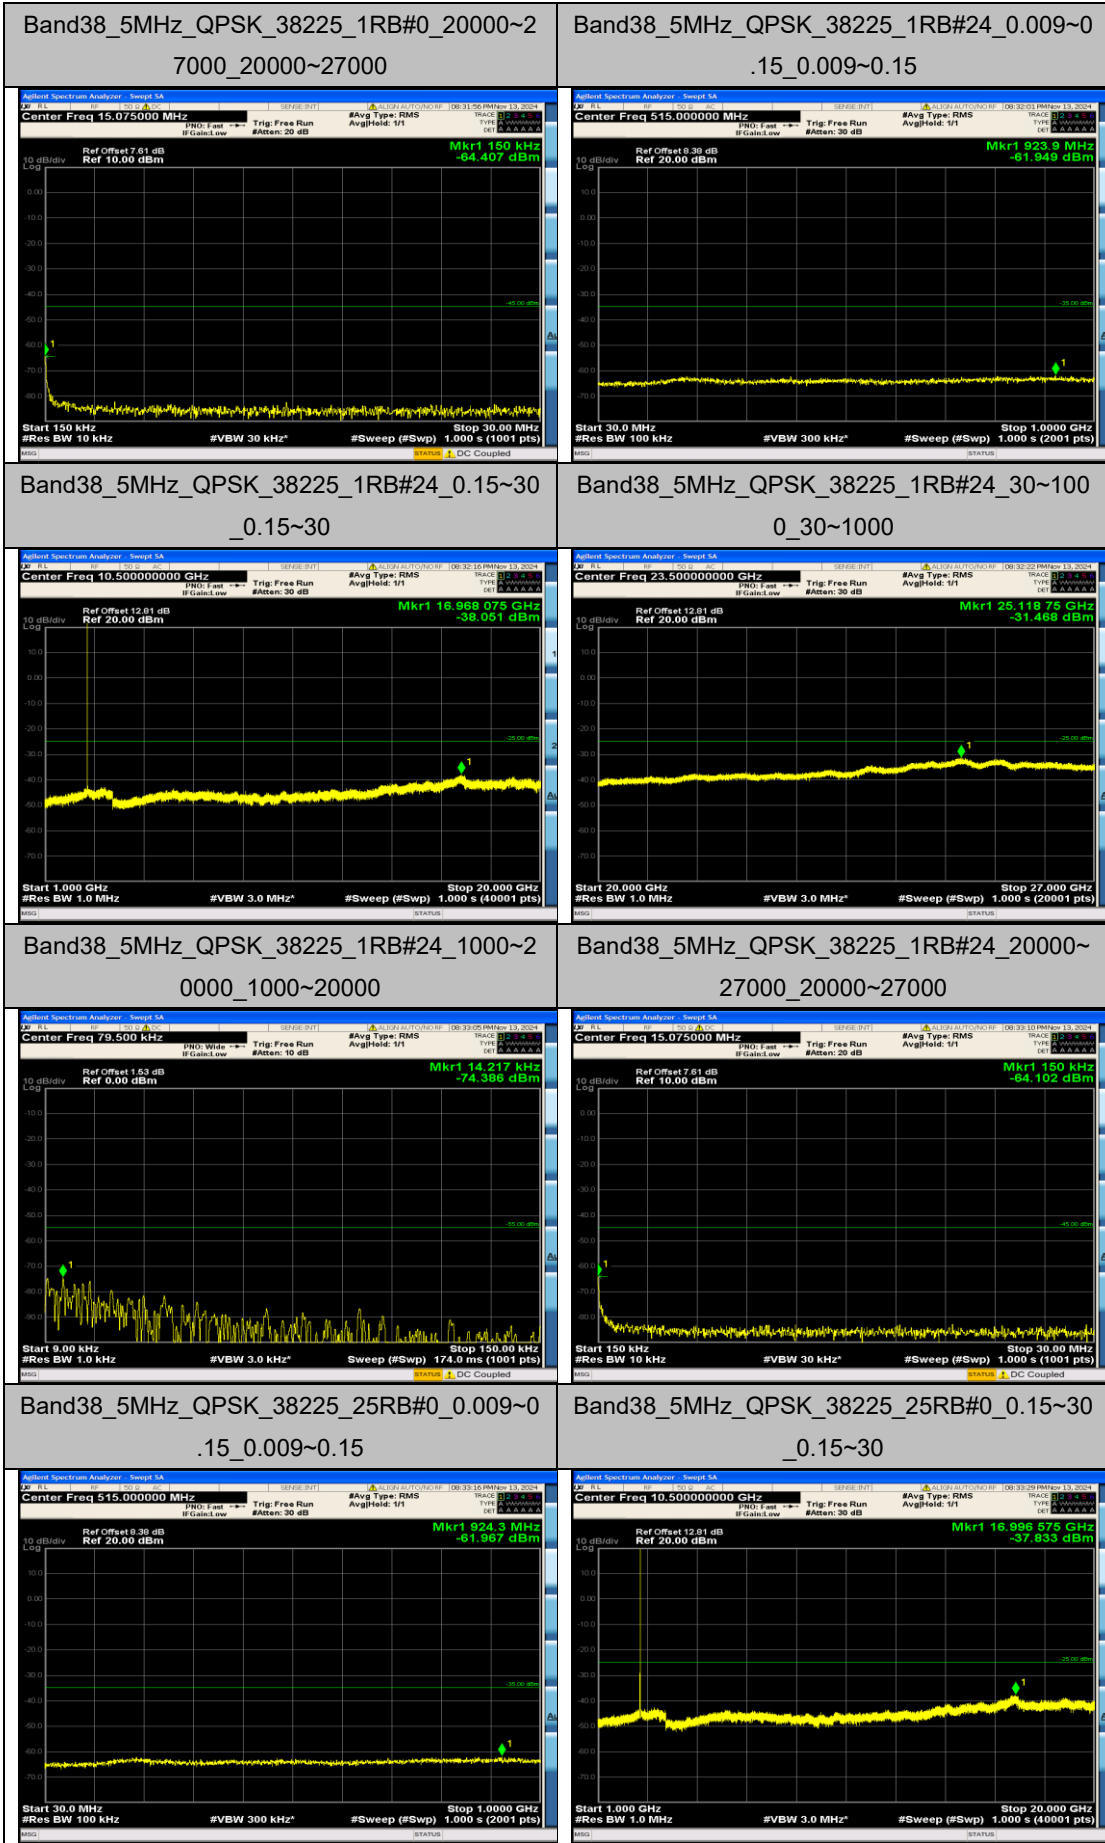

## Appendix E: Conducted Spurious Emission

## Test Graphs

Band38\_5MHz\_16QAM\_37775\_1RB#24\_0.009~0.15\_0.009~0.15

Band38\_5MHz\_16QAM\_37775\_1RB#24\_0.15~30\_0.15~30

Band38\_5MHz\_16QAM\_37775\_1RB#24\_30~1000\_30~1000

Band38\_5MHz\_16QAM\_37775\_1RB#24\_1000~20000\_1000~20000

Band38\_5MHz\_16QAM\_37775\_1RB#24\_20000~27000\_20000~27000

Band38\_5MHz\_16QAM\_37775\_25RB#0\_0.009~0.15\_0.009~0.15

Band38\_5MHz\_16QAM\_37775\_25RB#0\_0.15~30\_0.15~30

Band38\_5MHz\_16QAM\_37775\_25RB#0\_30~1000\_30~1000