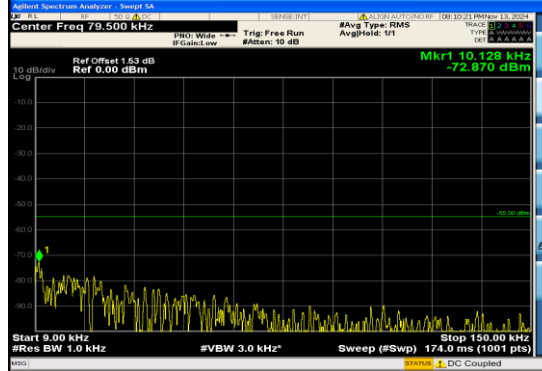

## Test Graphs

Band38\_5MHz\_16QAM\_37775\_1RB#24\_0.009~0.15\_0.009~0.15

Band38\_5MHz\_16QAM\_37775\_1RB#24\_0.15~30\_0.15~30

Band38\_5MHz\_16QAM\_37775\_1RB#24\_30~1000\_30~1000

Band38\_5MHz\_16QAM\_37775\_1RB#24\_1000~20000\_1000~20000