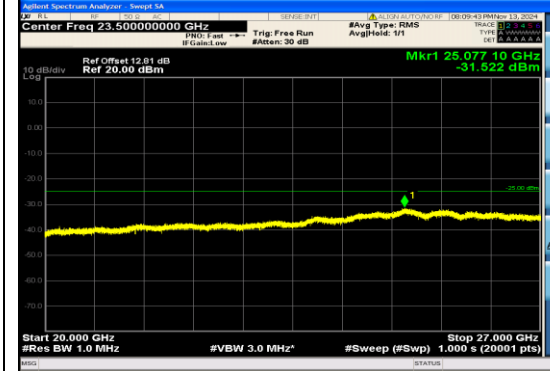

## Test Graphs

Band38\_5MHz\_16QAM\_37775\_1RB#24\_0.009~0.15\_0.009~0.15

Band38\_5MHz\_16QAM\_37775\_1RB#24\_0.15~30\_0.15~30

Band38\_5MHz\_16QAM\_37775\_1RB#24\_30~1000\_30~1000

Band38\_5MHz\_16QAM\_37775\_1RB#24\_1000~20000\_1000~20000