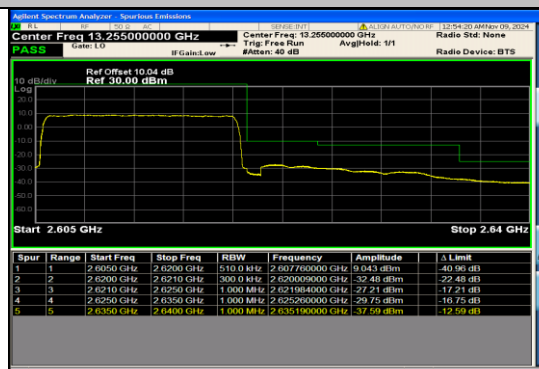

Band38\_15MHz\_QPSK\_37825\_1RB#0

Band38\_15MHz\_QPSK\_37825\_1RB#74

Band38\_15MHz\_QPSK\_37825\_75RB#0

Band38\_15MHz\_QPSK\_37825\_75RB#74

Band38\_15MHz\_QPSK\_38175\_1RB#0

Band38\_15MHz\_QPSK\_38175\_1RB#74