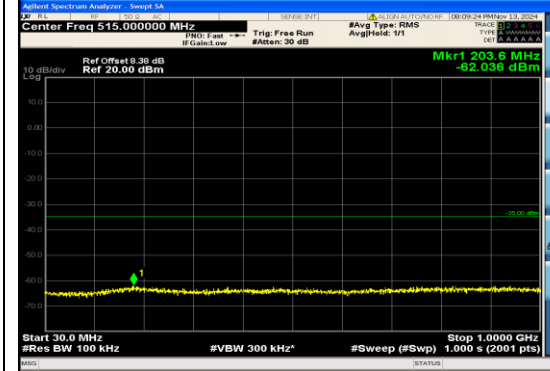

## Test Graphs

Band38\_5MHz\_16QAM\_37775\_1RB#24\_0.009~0.15\_0.009~0.15

Band38\_5MHz\_16QAM\_37775\_1RB#24\_0.15~30\_0.15~30

Band38\_5MHz\_16QAM\_37775\_1RB#24\_30~1000\_30~1000

Band38\_5MHz\_16QAM\_37775\_1RB#24\_1000~20000\_1000~20000