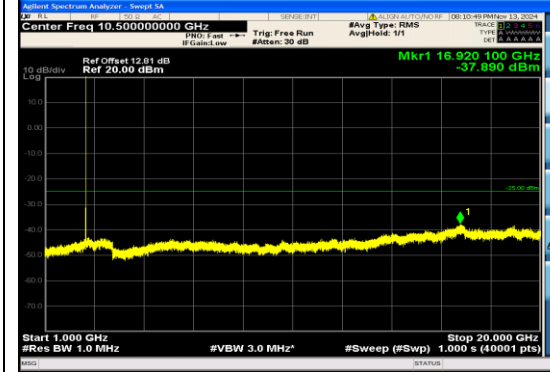

Band38_5MHz_16QAM_37775_25RB#0_0.15~30_0.15~30