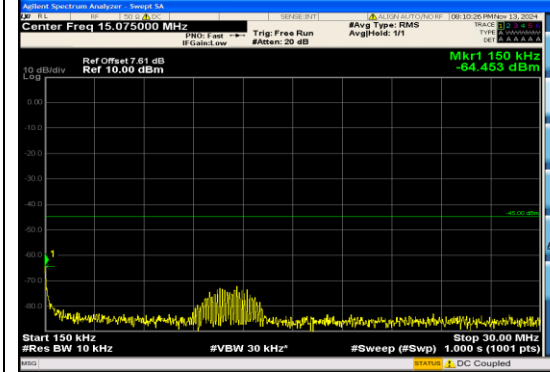

Band38_5MHz_16QAM_37775_1RB#24_20000~27000_20000~27000