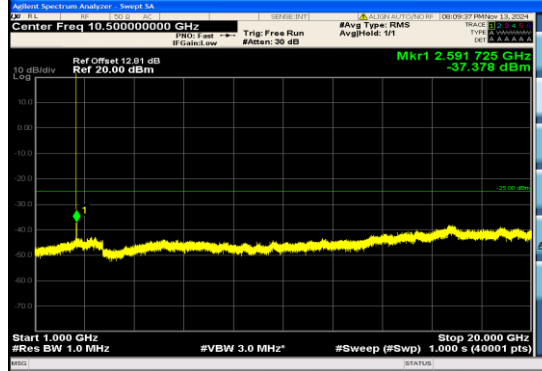

## Test Graphs

Band38\_5MHz\_16QAM\_37775\_1RB#24\_0.009~0.15\_0.009~0.15

Band38\_5MHz\_16QAM\_37775\_1RB#24\_0.15~30\_0.15~30

Band38\_5MHz\_16QAM\_37775\_1RB#24\_30~1000\_30~1000

Band38\_5MHz\_16QAM\_37775\_1RB#24\_1000~20000\_1000~20000