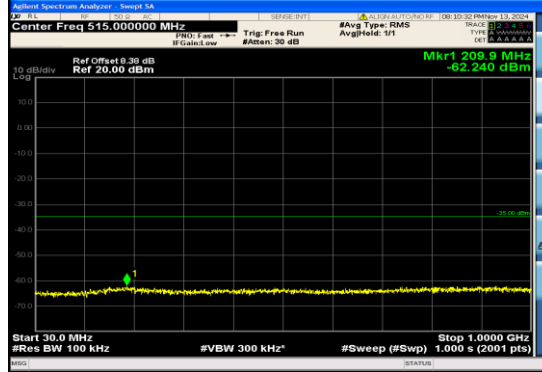

Band38_5MHz_16QAM_37775_25RB#0_0.009~0.15_0.009~0.15