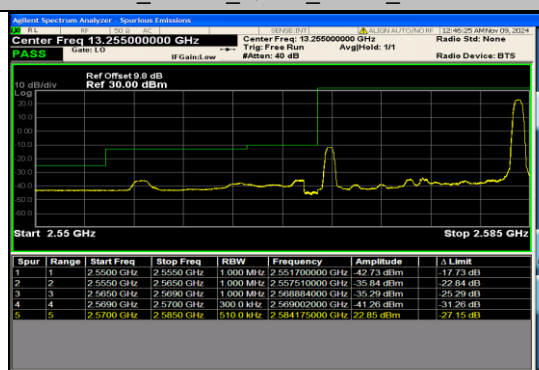

Band38\_15MHz\_QPSK\_37825\_1RB#0

Band38\_15MHz\_QPSK\_37825\_1RB#74

Band38\_15MHz\_QPSK\_37825\_75RB#0

Band38\_15MHz\_QPSK\_37825\_75RB#74

Band38\_15MHz\_QPSK\_38175\_1RB#0

Band38\_15MHz\_QPSK\_38175\_1RB#74