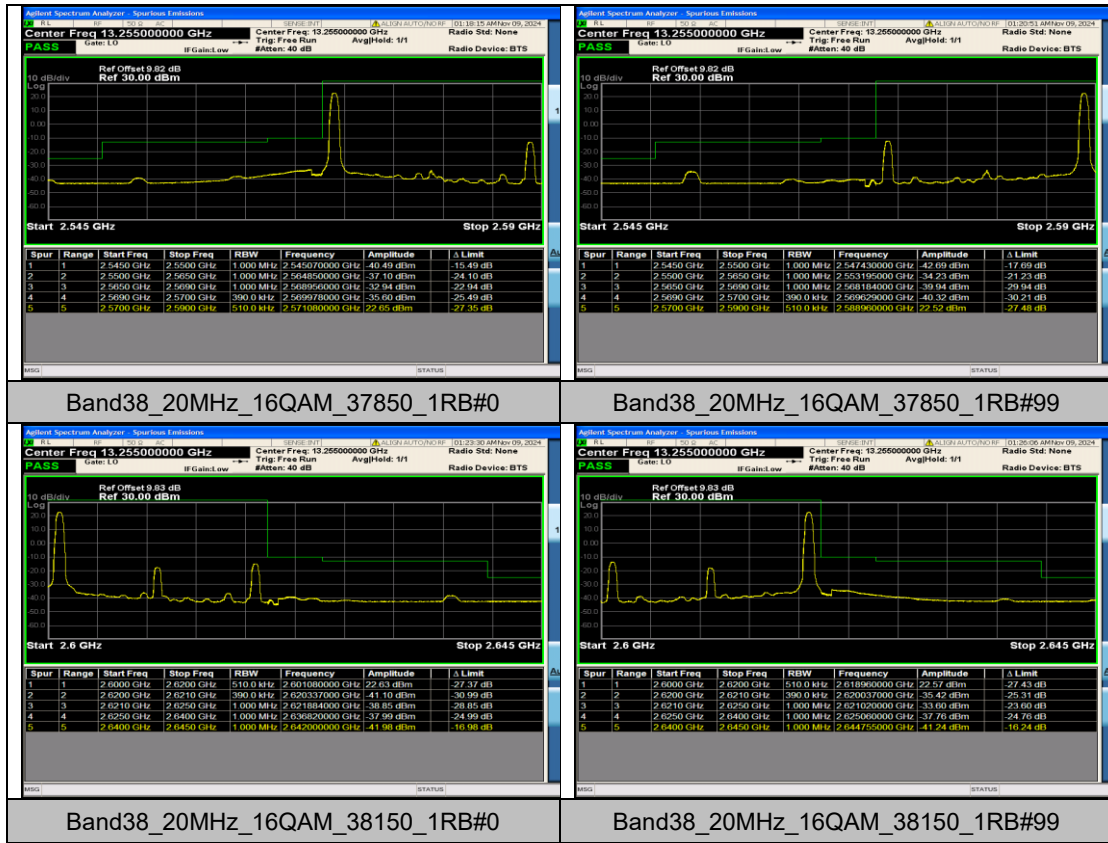

Band38\_20MHz\_QPSK\_37850\_1RB#0

Band38\_20MHz\_QPSK\_37850\_1RB#99

Band38\_20MHz\_QPSK\_37850\_100RB#0

Band38\_20MHz\_QPSK\_38150\_1RB#0

Band38\_20MHz\_QPSK\_38150\_1RB#99

Band38\_20MHz\_QPSK\_38150\_100RB#0

## Appendix E: Conducted Spurious Emission