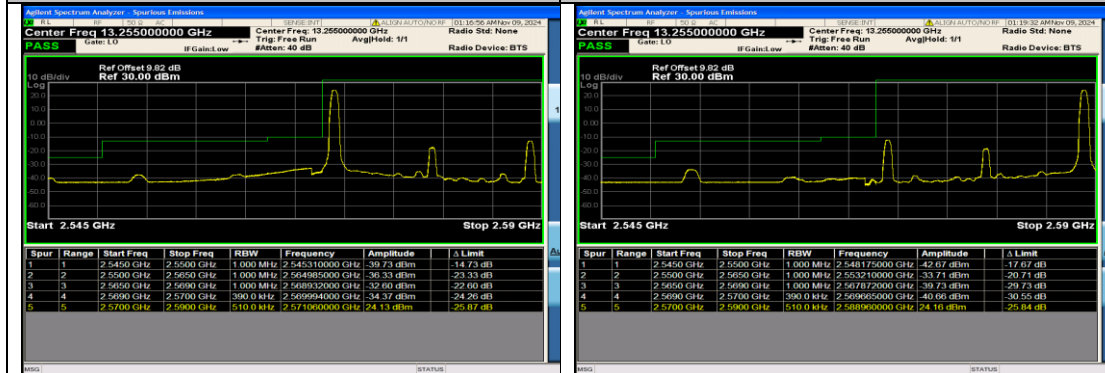

Band38\_15MHz\_QPSK\_38175\_75RB#0

Band38\_15MHz\_QPSK\_38175\_75RB#74

Band38\_15MHz\_16QAM\_37825\_1RB#0

Band38\_15MHz\_16QAM\_37825\_1RB#74

Band38\_15MHz\_16QAM\_38175\_1RB#0

Band38\_15MHz\_16QAM\_38175\_1RB#74