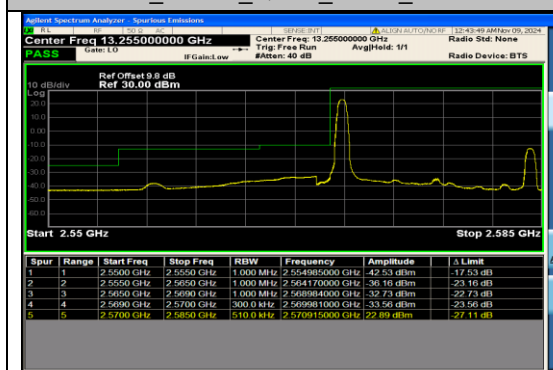

Band38\_15MHz\_QPSK\_37825\_1RB#0

Band38\_15MHz\_QPSK\_37825\_1RB#74

Band38\_15MHz\_QPSK\_37825\_75RB#0

Band38\_15MHz\_QPSK\_37825\_75RB#74

Band38\_15MHz\_QPSK\_38175\_1RB#0

Band38\_15MHz\_QPSK\_38175\_1RB#74