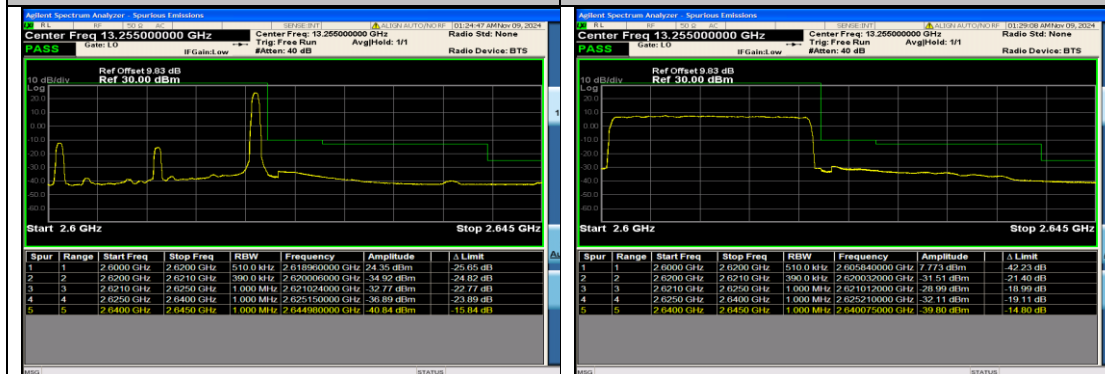

Band38\_15MHz\_QPSK\_38175\_75RB#0

Band38\_15MHz\_QPSK\_38175\_75RB#74

Band38\_15MHz\_16QAM\_37825\_1RB#0

Band38\_15MHz\_16QAM\_37825\_1RB#74

Band38\_15MHz\_16QAM\_38175\_1RB#0

Band38\_15MHz\_16QAM\_38175\_1RB#74

Band38\_20MHz\_QPSK\_37850\_1RB#0

Band38\_20MHz\_QPSK\_37850\_1RB#99

Band38\_20MHz\_QPSK\_37850\_100RB#0

Band38\_20MHz\_QPSK\_38150\_1RB#0

Band38\_20MHz\_QPSK\_38150\_1RB#99

Band38\_20MHz\_QPSK\_38150\_100RB#0