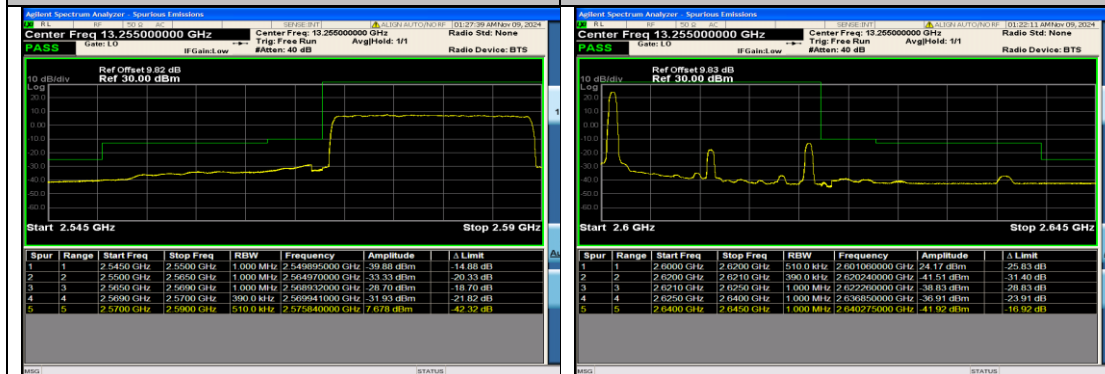

Band38_20MHz_QPSK_37850_1RB#0

Band38_20MHz_QPSK_37850_1RB#99