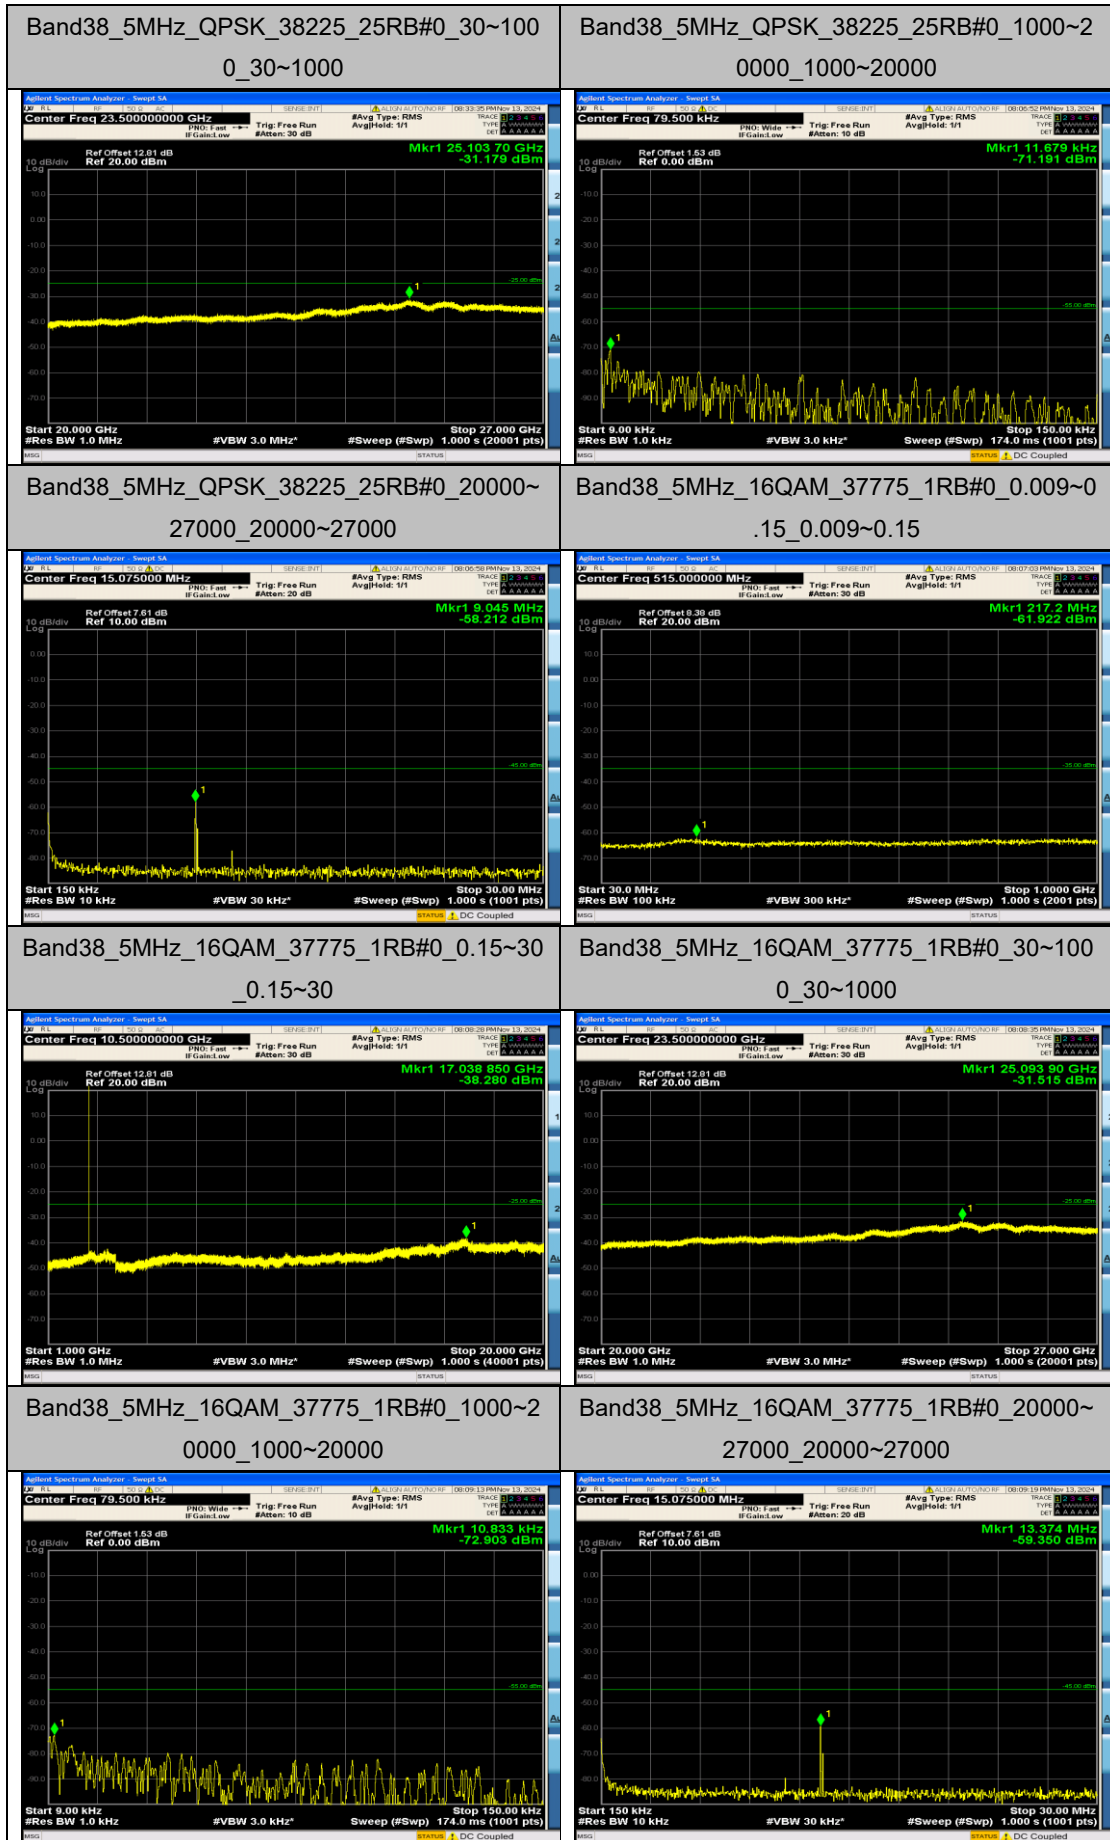

## Appendix E: Conducted Spurious Emission

## Test Graphs

Band38\_5MHz\_16QAM\_37775\_1RB#24\_0.009~0.15\_0.009~0.15

Band38\_5MHz\_16QAM\_37775\_1RB#24\_0.15~30\_0.15~30

Band38\_5MHz\_16QAM\_37775\_1RB#24\_30~1000\_30~1000

Band38\_5MHz\_16QAM\_37775\_1RB#24\_1000~20000\_1000~20000