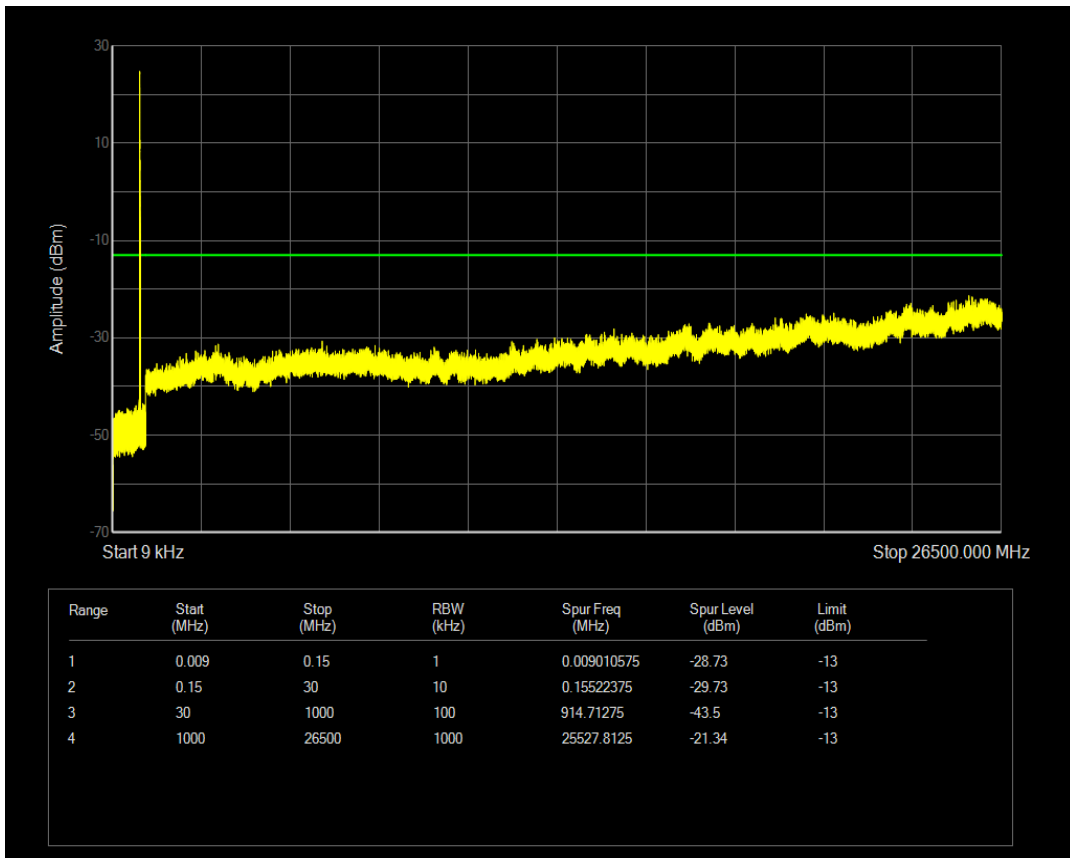

Band5 QPSK BW=10MHz Channel=20450 RB Size=1 Position=#0

Band5 QPSK BW=10MHz Channel=20450 RB Size=50 Position=#0