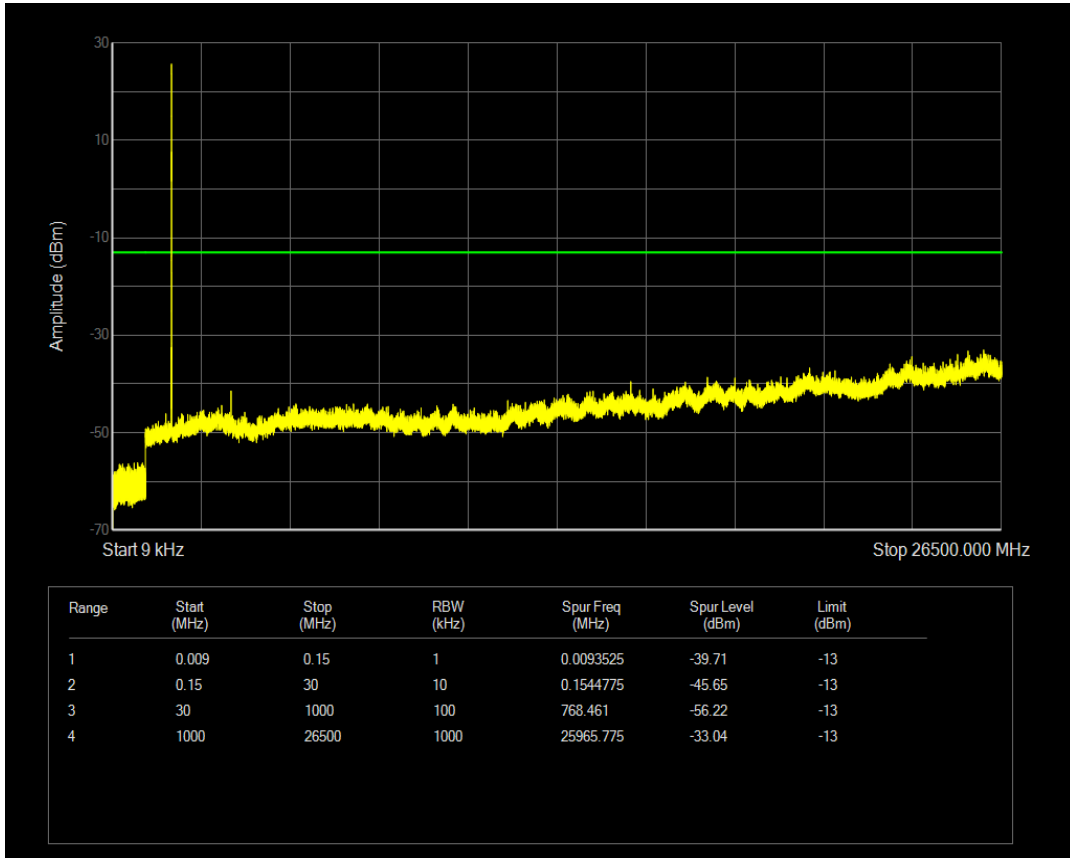

Band66 16QAM BW=5MHz Channel=132322 RB Size=25 Position=#0

Band66 QPSK BW=5MHz Channel=132647 RB Size=1 Position=#0

Band66 QPSK BW=5MHz Channel=132647 RB Size=25 Position=#0

Band66 16QAM BW=5MHz Channel=132647 RB Size=1 Position=#0