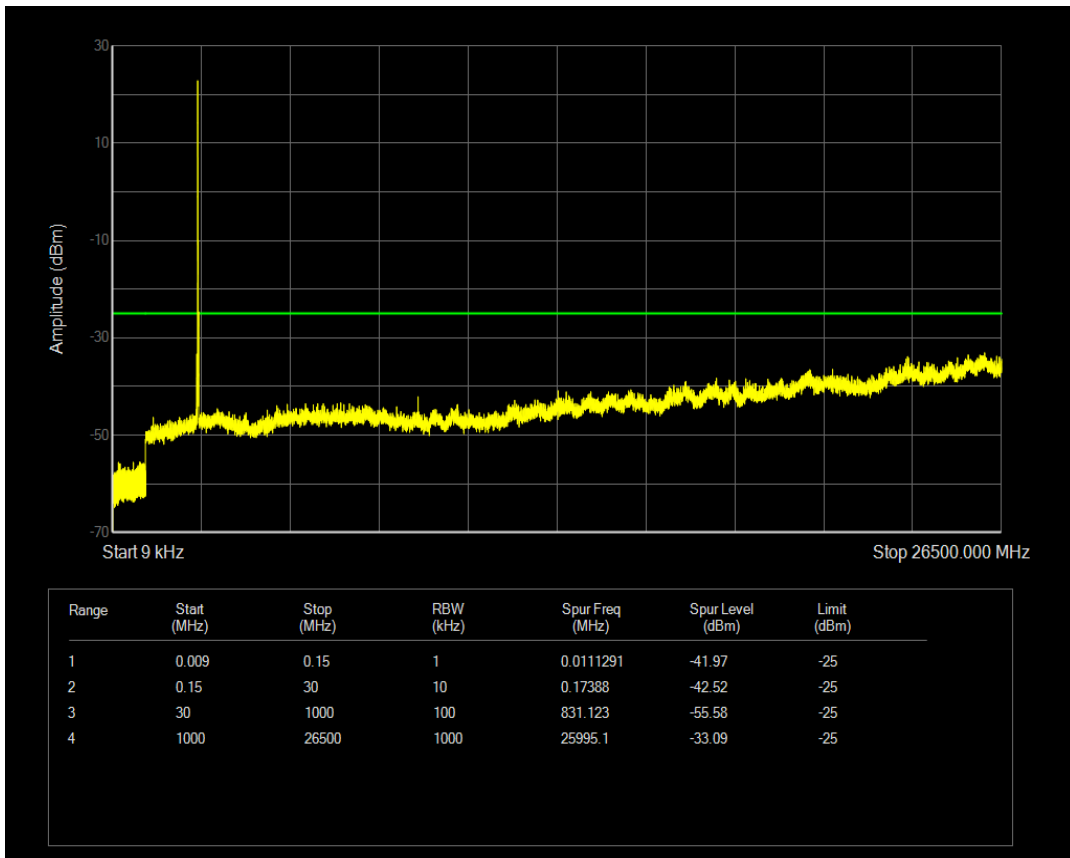

Band7 QPSK BW=15MHz Channel=21375 RB Size=1 Position=#0

Band7 16QAM BW=15MHz Channel=21375 RB Size=1 Position=#0