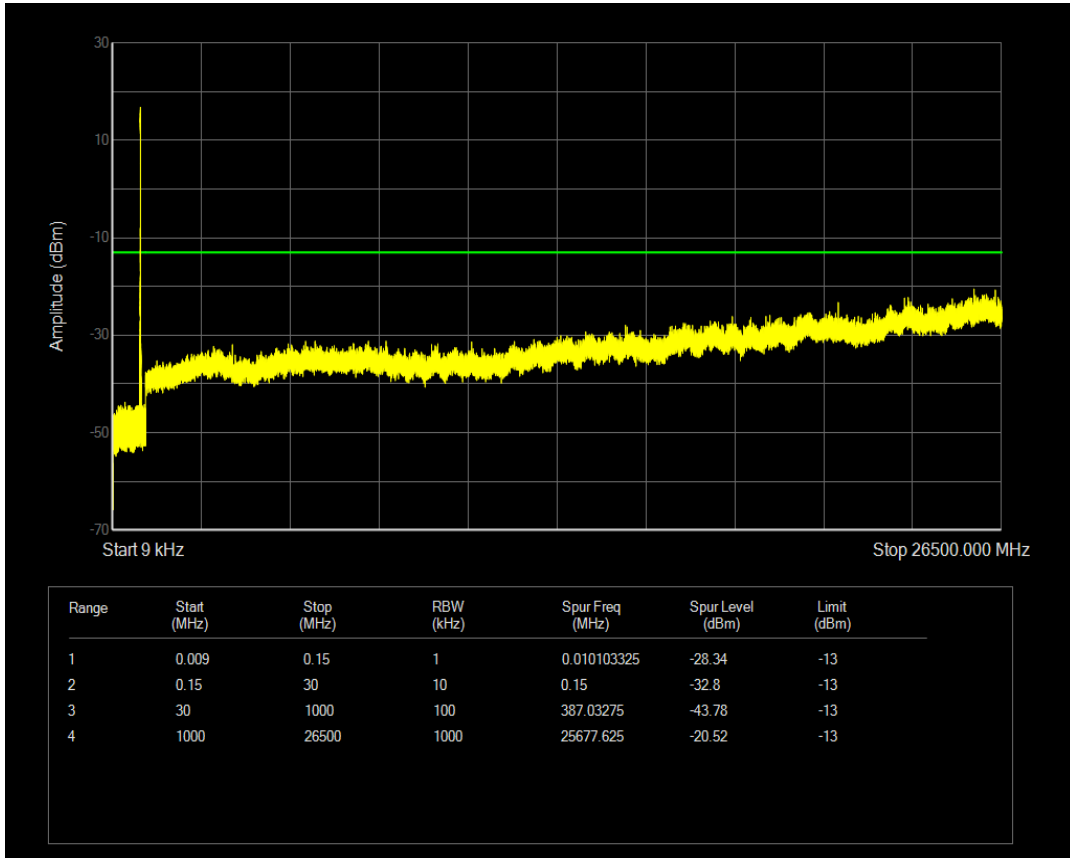

Band5 QPSK BW=3MHz Channel=20635 RB Size=15 Position=#0

Band5 16QAM BW=3MHz Channel=20635 RB Size=1 Position=#0