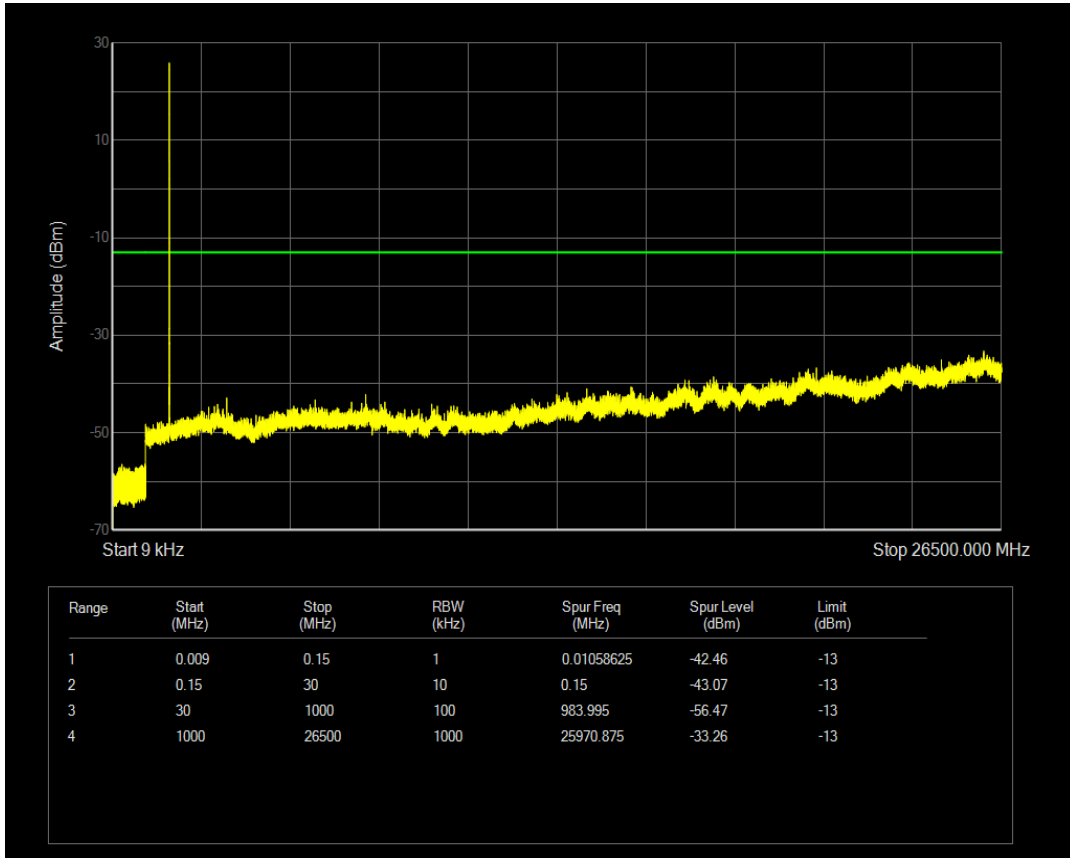

Band66 16QAM BW=3MHz Channel=132657 RB Size=15 Position=#0

Band66 QPSK BW=5MHz Channel=131997 RB Size=1 Position=#0

Band66 QPSK BW=5MHz Channel=131997 RB Size=25 Position=#0

Band66 16QAM BW=5MHz Channel=131997 RB Size=1 Position=#0