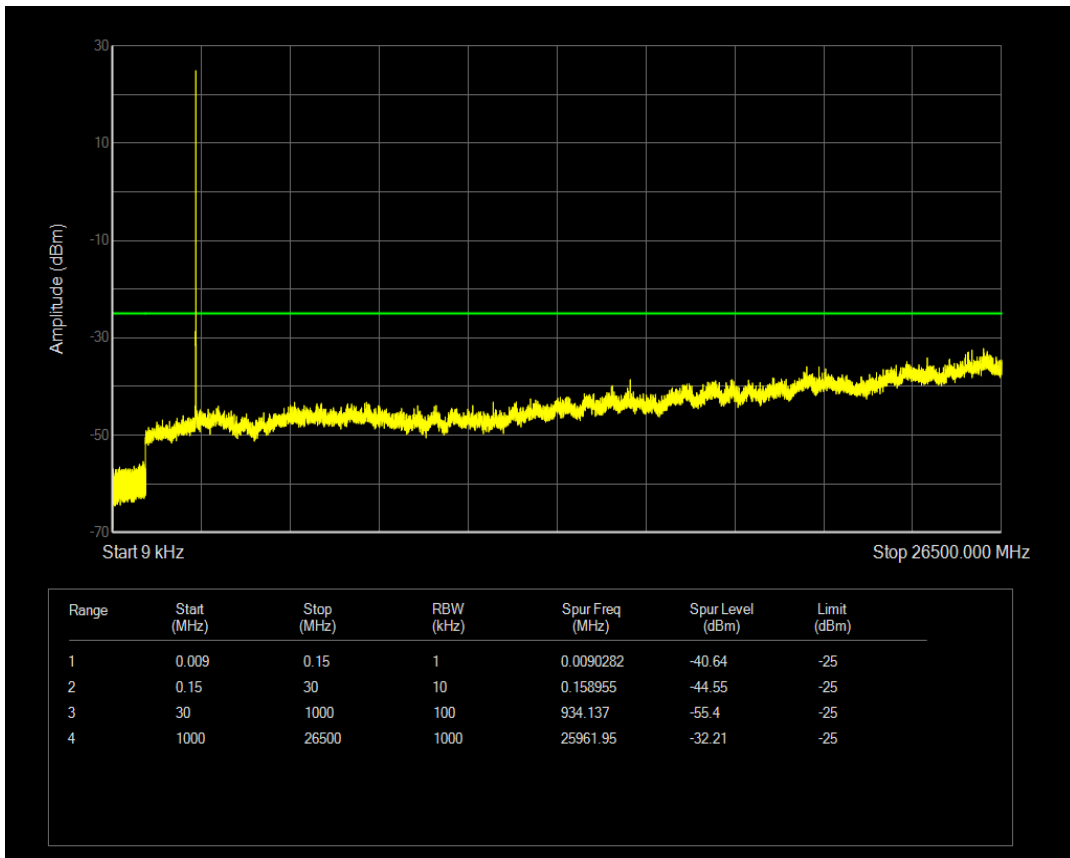

Band7 QPSK BW=5MHz Channel=20775 RB Size=1 Position=#0

Band7 QPSK BW=5MHz Channel=20775 RB Size=25 Position=#0