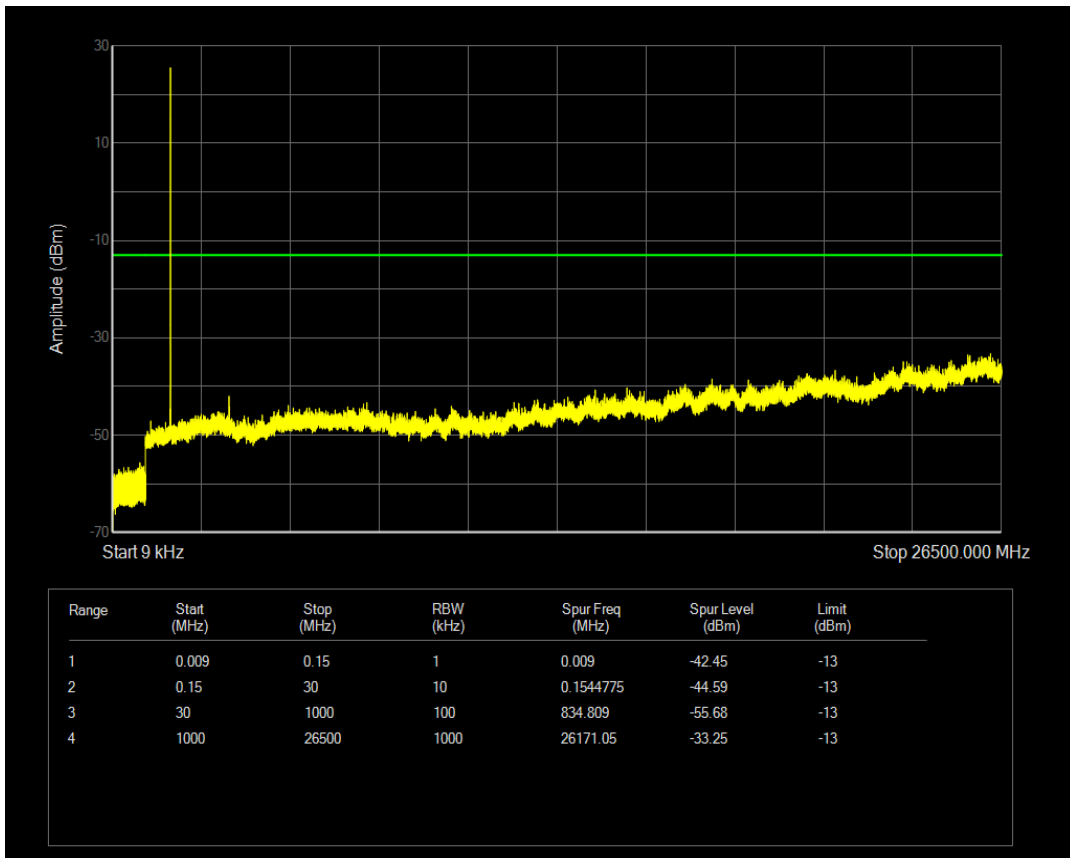

Band66 16QAM BW=1.4MHz Channel=132322 RB Size=6 Position=#0

Band66 QPSK BW=1.4MHz Channel=132665 RB Size=1 Position=#0