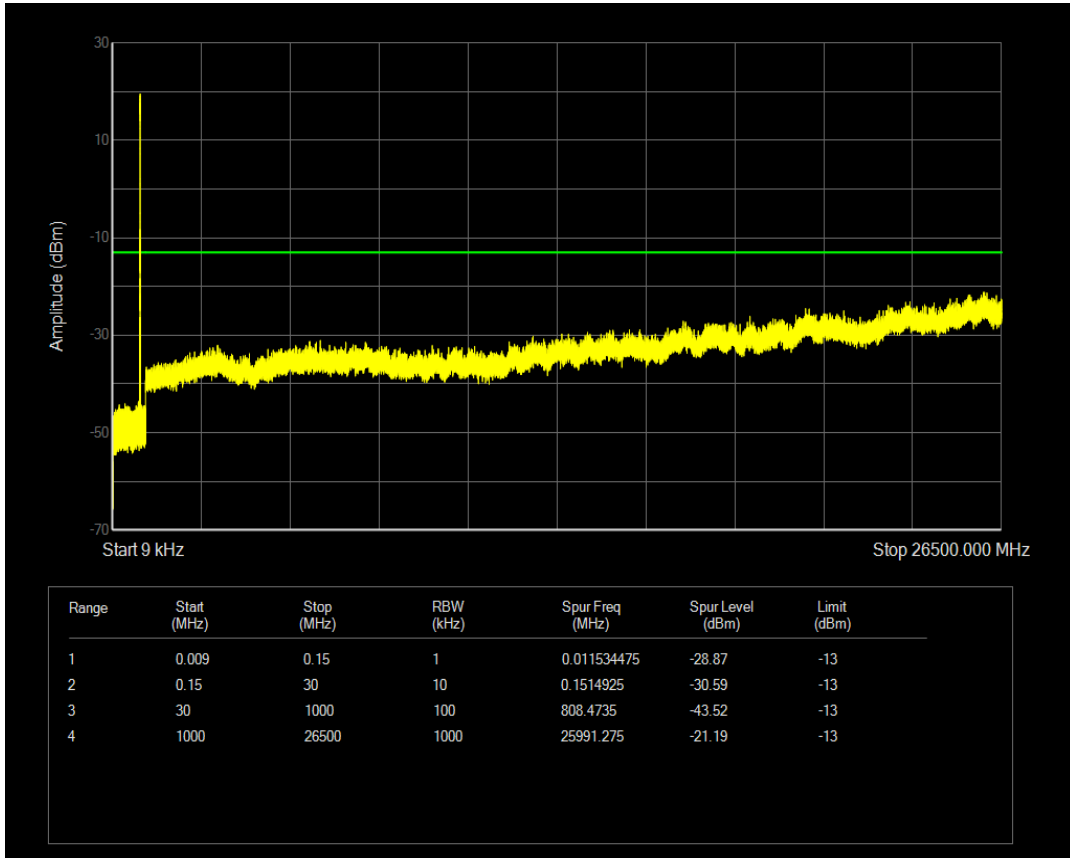

Band5 QPSK BW=1.4MHz Channel=20525 RB Size=1 Position=#0

Band5 QPSK BW=1.4MHz Channel=20525 RB Size=6 Position=#0

Band5 16QAM BW=1.4MHz Channel=20525 RB Size=1 Position=#0

Band5 16QAM BW=1.4MHz Channel=20525 RB Size=6 Position=#0

Band5 QPSK BW=1.4MHz Channel=20643 RB Size=1 Position=#0

Band5 QPSK BW=1.4MHz Channel=20643 RB Size=6 Position=#0

Band5 16QAM BW=1.4MHz Channel=20643 RB Size=1 Position=#0

Band5 16QAM BW=1.4MHz Channel=20643 RB Size=6 Position=#0