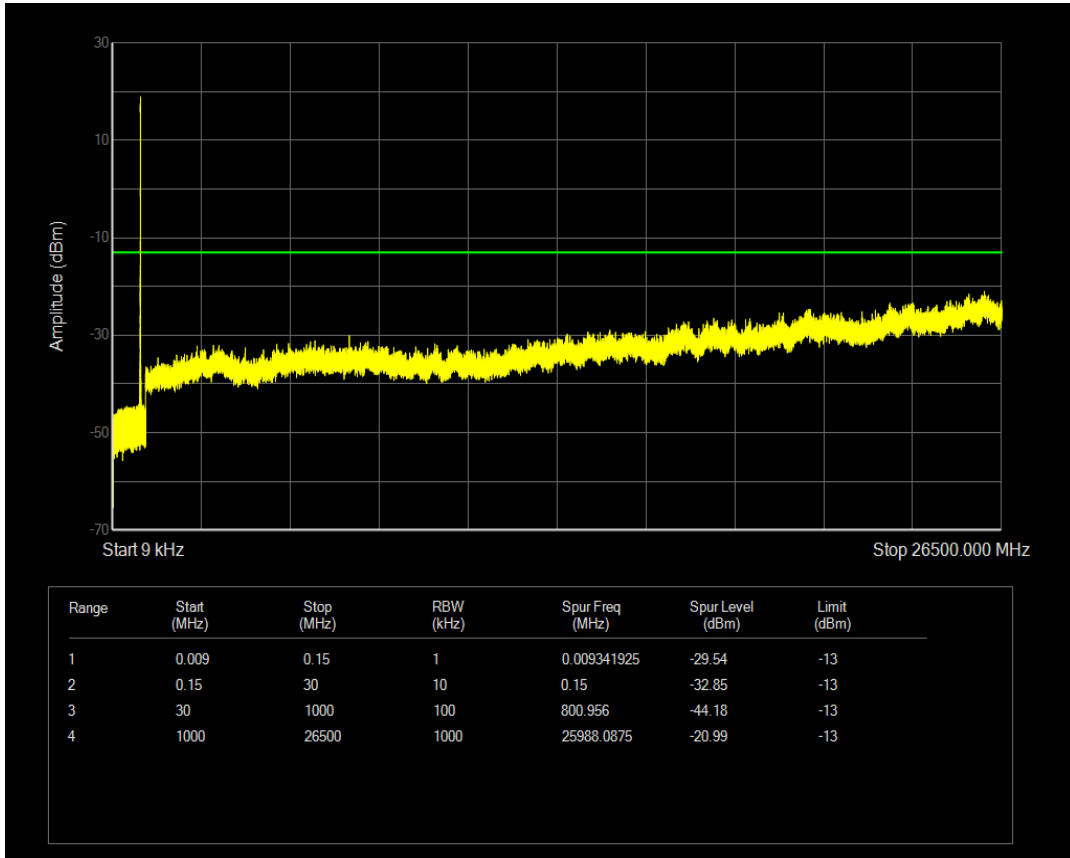

Band5 QPSK BW=1.4MHz Channel=20643 RB Size=1 Position=#0

Band5 QPSK BW=1.4MHz Channel=20643 RB Size=6 Position=#0

Band5 16QAM BW=1.4MHz Channel=20643 RB Size=1 Position=#0

Band5 16QAM BW=1.4MHz Channel=20643 RB Size=6 Position=#0