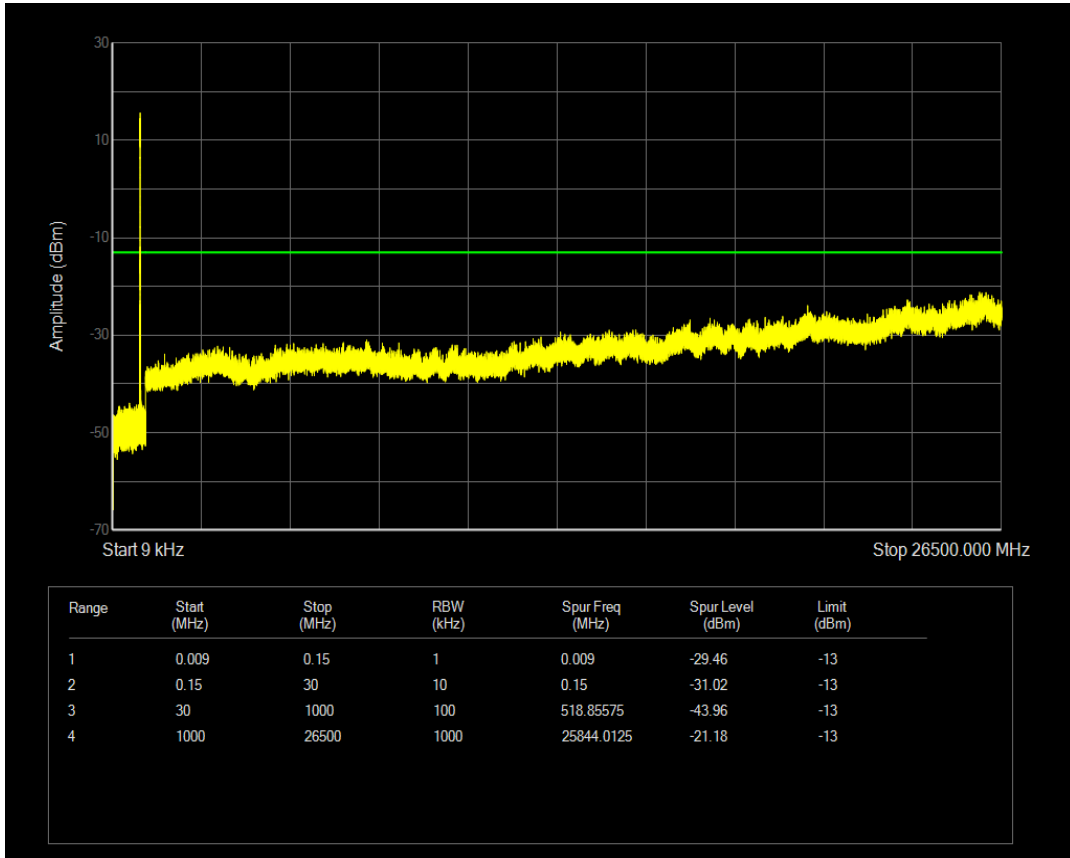

Band5 QPSK BW=5MHz Channel=20525 RB Size=25 Position=#0

Band5 16QAM BW=5MHz Channel=20525 RB Size=25 Position=#0