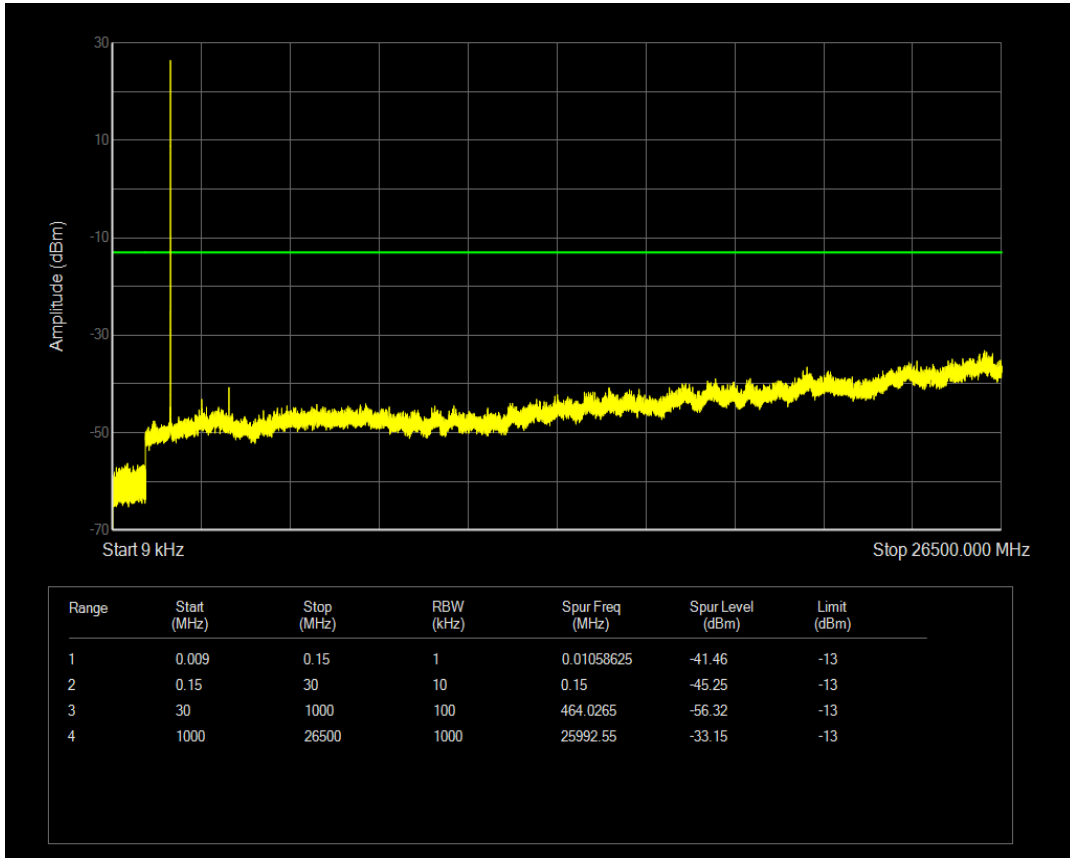

Band66 16QAM BW=3MHz Channel=131987 RB Size=15 Position=#0

Band66 QPSK BW=3MHz Channel=132322 RB Size=1 Position=#0

Band66 QPSK BW=3MHz Channel=132322 RB Size=15 Position=#0

Band66 16QAM BW=3MHz Channel=132322 RB Size=1 Position=#0