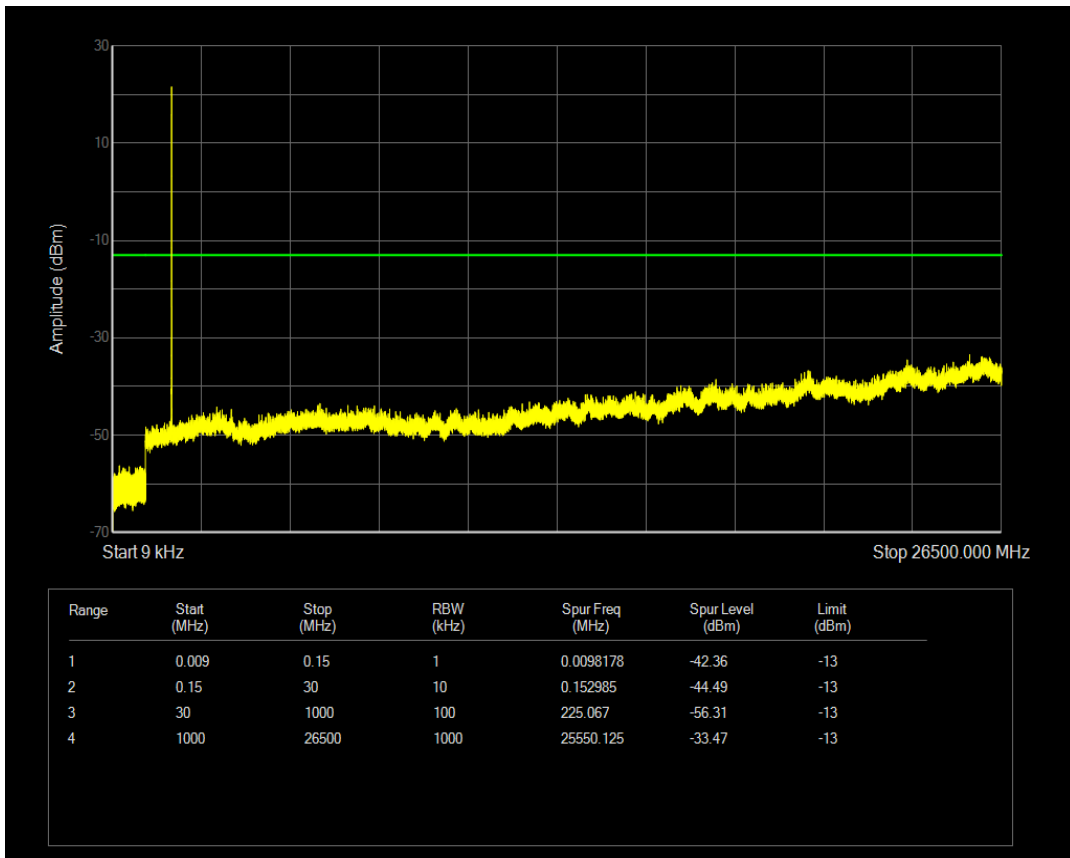

Band66 QPSK BW=3MHz Channel=132657 RB Size=15 Position=#0

Band66 16QAM BW=3MHz Channel=132657 RB Size=1 Position=#0