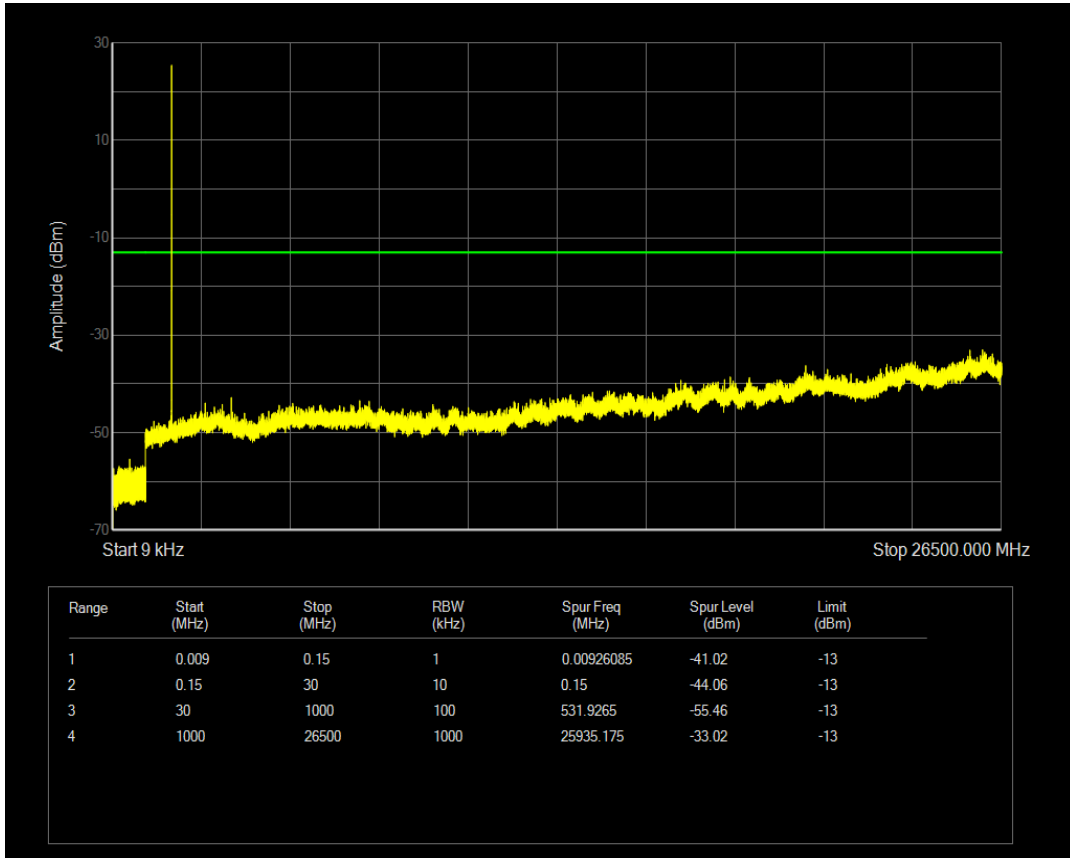

Band66 QPSK BW=1.4MHz Channel=132665 RB Size=1 Position=#0

Band66 QPSK BW=1.4MHz Channel=132665 RB Size=6 Position=#0