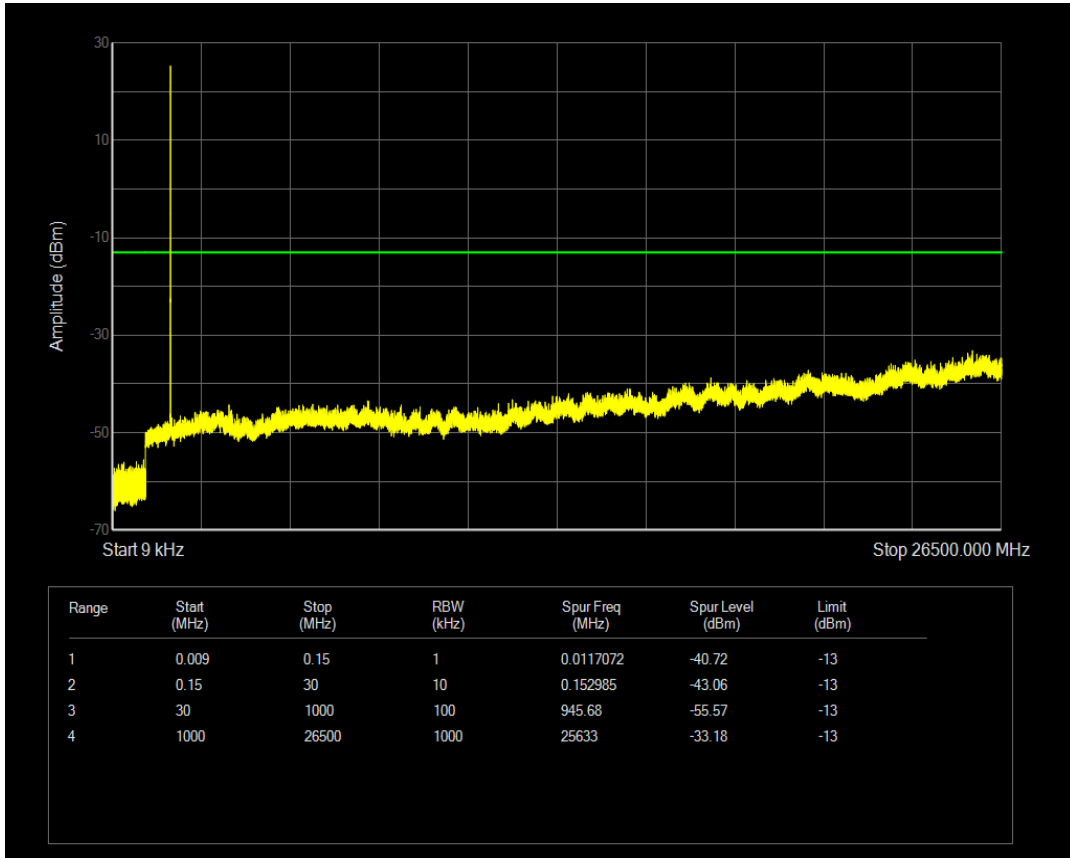

Band66 16QAM BW=1.4MHz Channel=131979 RB Size=6 Position=#0

Band66 QPSK BW=1.4MHz Channel=132322 RB Size=1 Position=#0

Band66 QPSK BW=1.4MHz Channel=132322 RB Size=6 Position=#0

Band66 16QAM BW=1.4MHz Channel=132322 RB Size=1 Position=#0