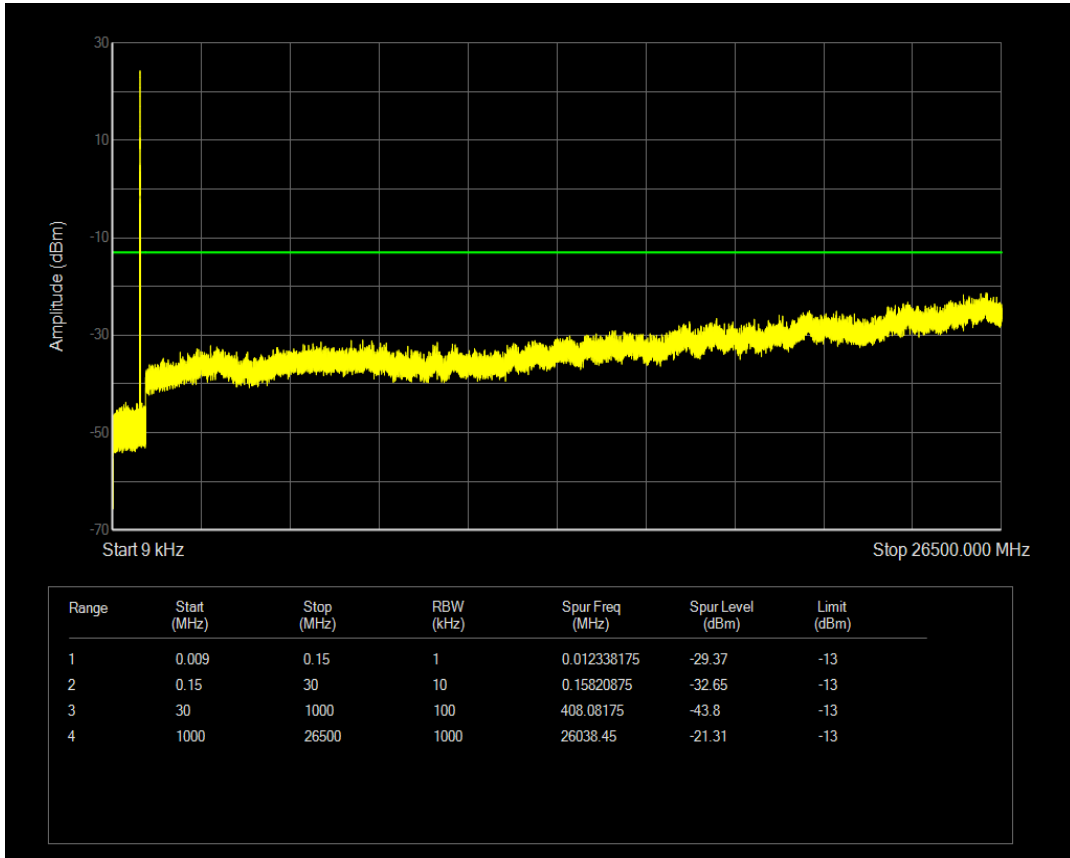

Band5 QPSK BW=5MHz Channel=20525 RB Size=1 Position=#0

Band5 QPSK BW=5MHz Channel=20525 RB Size=25 Position=#0

Band5 16QAM BW=5MHz Channel=20525 RB Size=25 Position=#0

Band5 16QAM BW=5MHz Channel=20525 RB Size=1 Position=#0