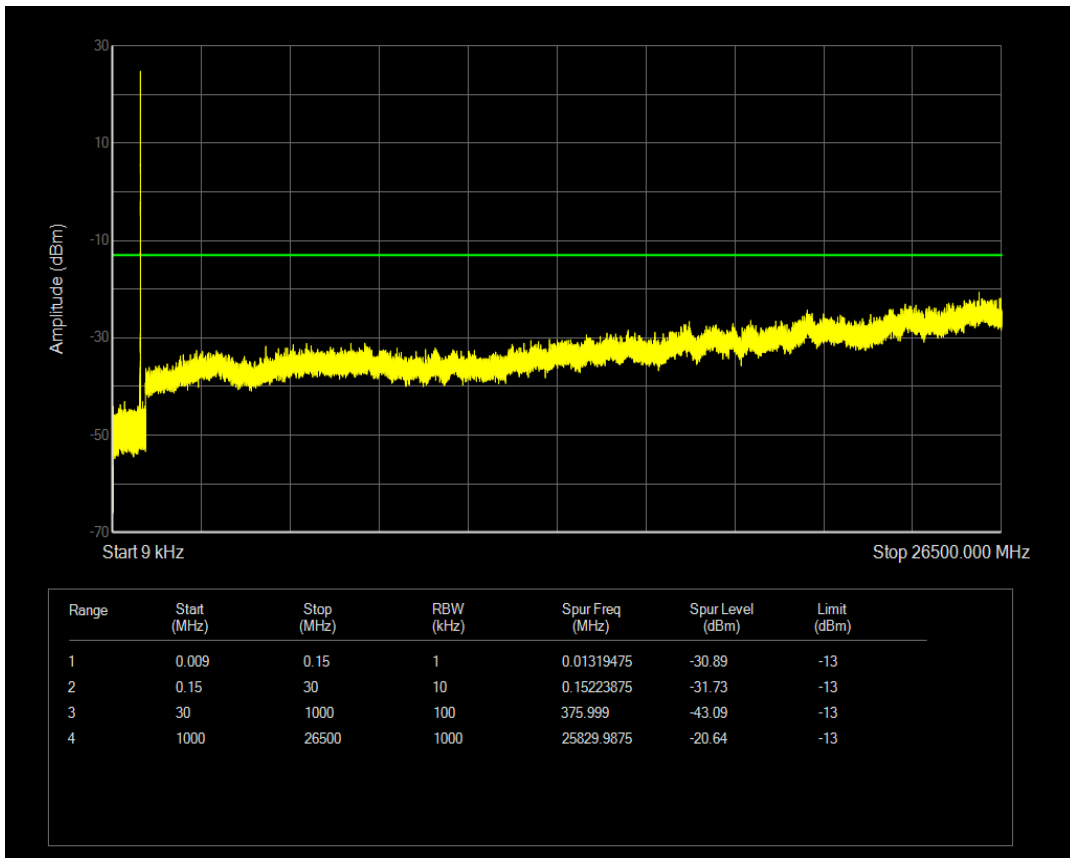

Band5 QPSK BW=1.4MHz Channel=20525 RB Size=1 Position=#0

Band5 QPSK BW=1.4MHz Channel=20525 RB Size=6 Position=#0

Band5 16QAM BW=1.4MHz Channel=20525 RB Size=1 Position=#0

Band5 16QAM BW=1.4MHz Channel=20525 RB Size=6 Position=#0

Band5 QPSK BW=1.4MHz Channel=20643 RB Size=1 Position=#0

Band5 QPSK BW=1.4MHz Channel=20643 RB Size=6 Position=#0

Band5 16QAM BW=1.4MHz Channel=20643 RB Size=1 Position=#0

Band5 16QAM BW=1.4MHz Channel=20643 RB Size=6 Position=#0