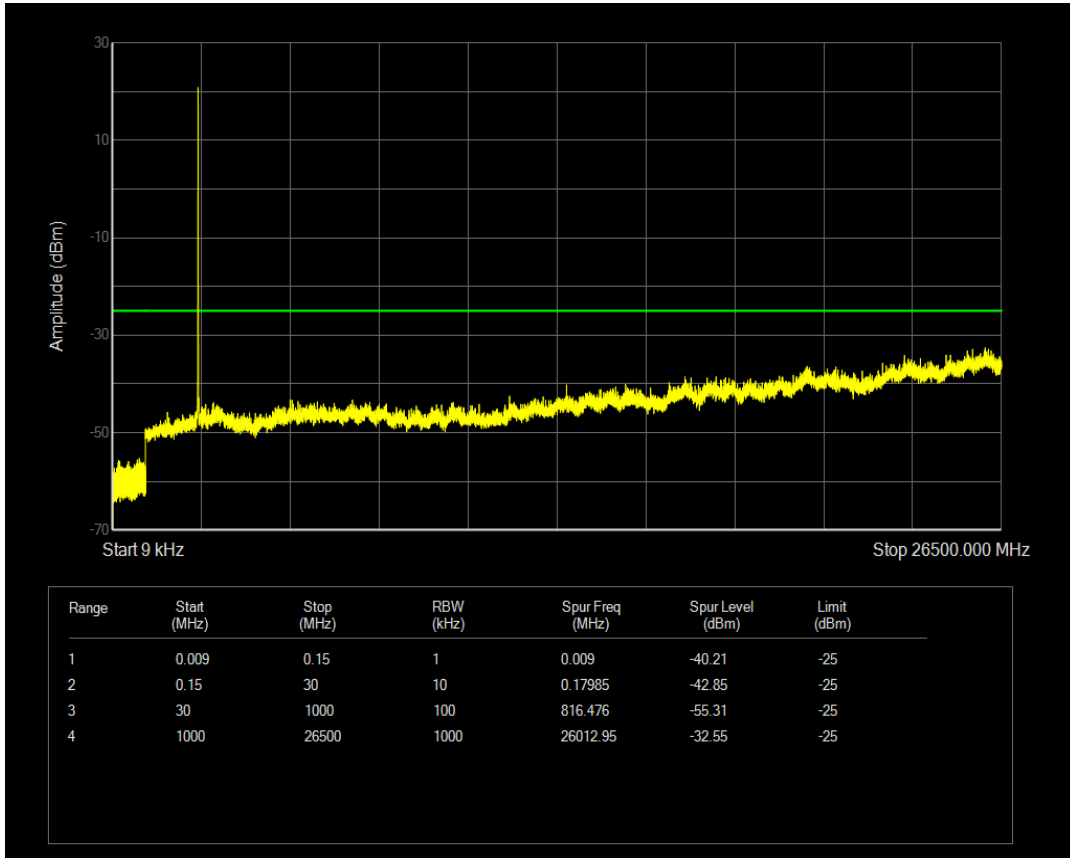

Band7 QPSK BW=5MHz Channel=21425 RB Size=25 Position=#0

Band7 16QAM BW=5MHz Channel=21425 RB Size=1 Position=#0