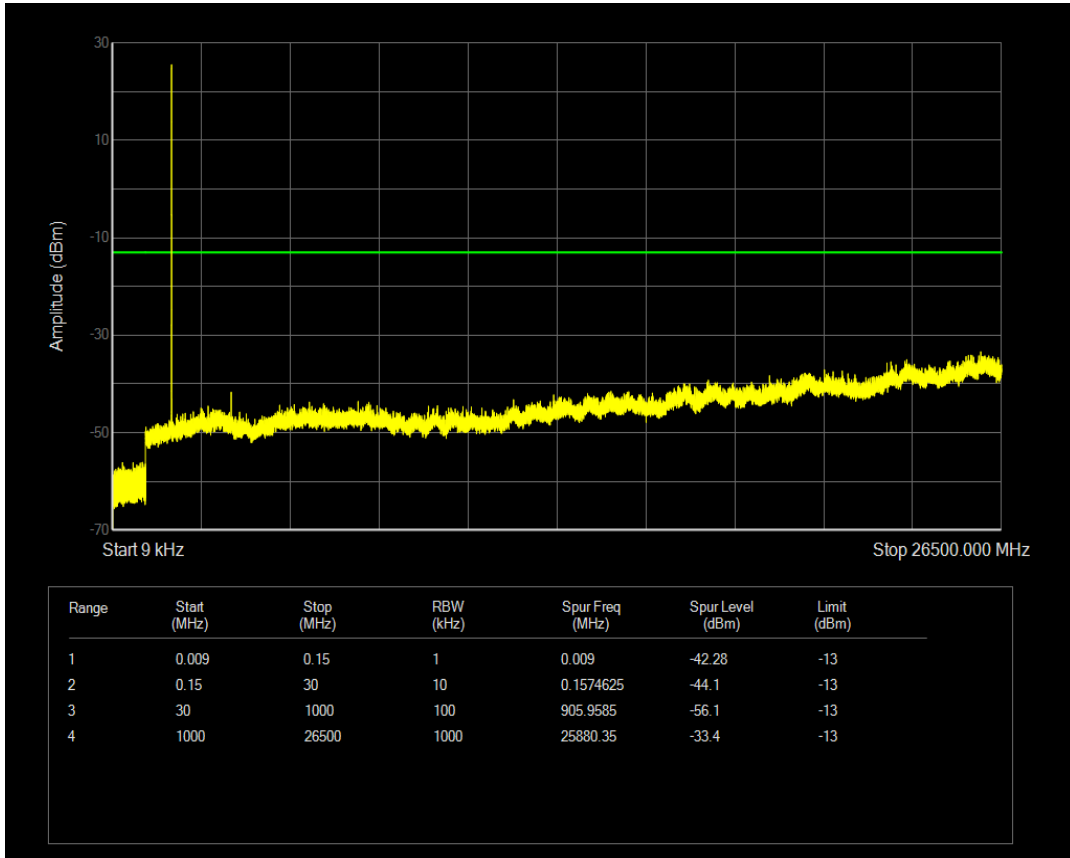

Band66 QPSK BW=3MHz Channel=132657 RB Size=1 Position=#0

Band66 QPSK BW=3MHz Channel=132657 RB Size=15 Position=#0