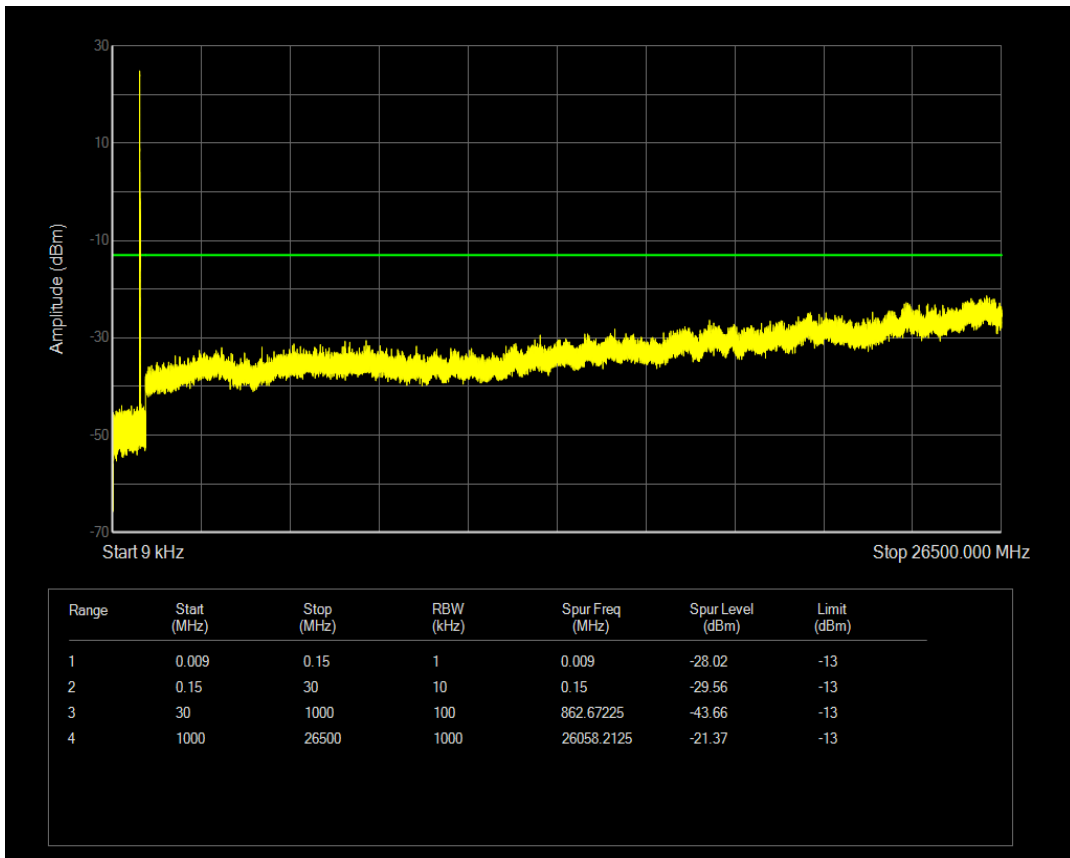

Band5 16QAM BW=3MHz Channel=20415 RB Size=1 Position=#0

Band5 16QAM BW=3MHz Channel=20415 RB Size=15 Position=#0