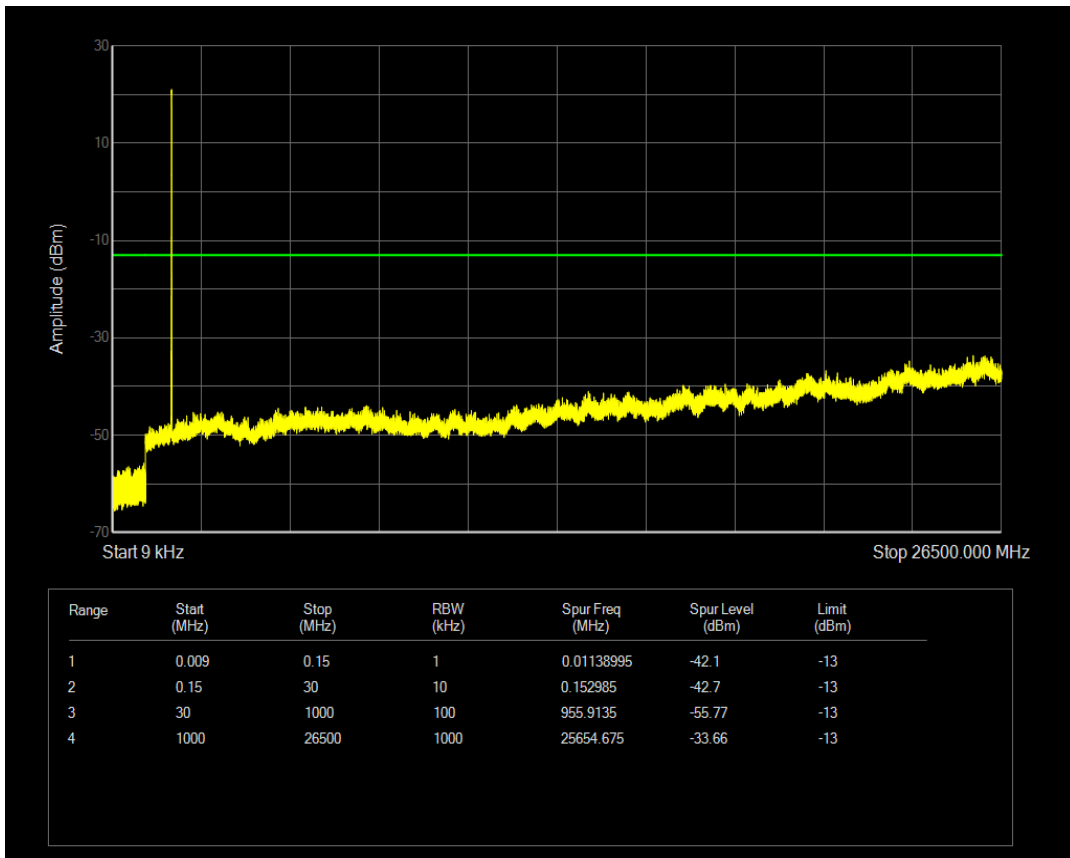

Band66 QPSK BW=5MHz Channel=132647 RB Size=25 Position=#0

Band66 16QAM BW=5MHz Channel=132647 RB Size=1 Position=#0