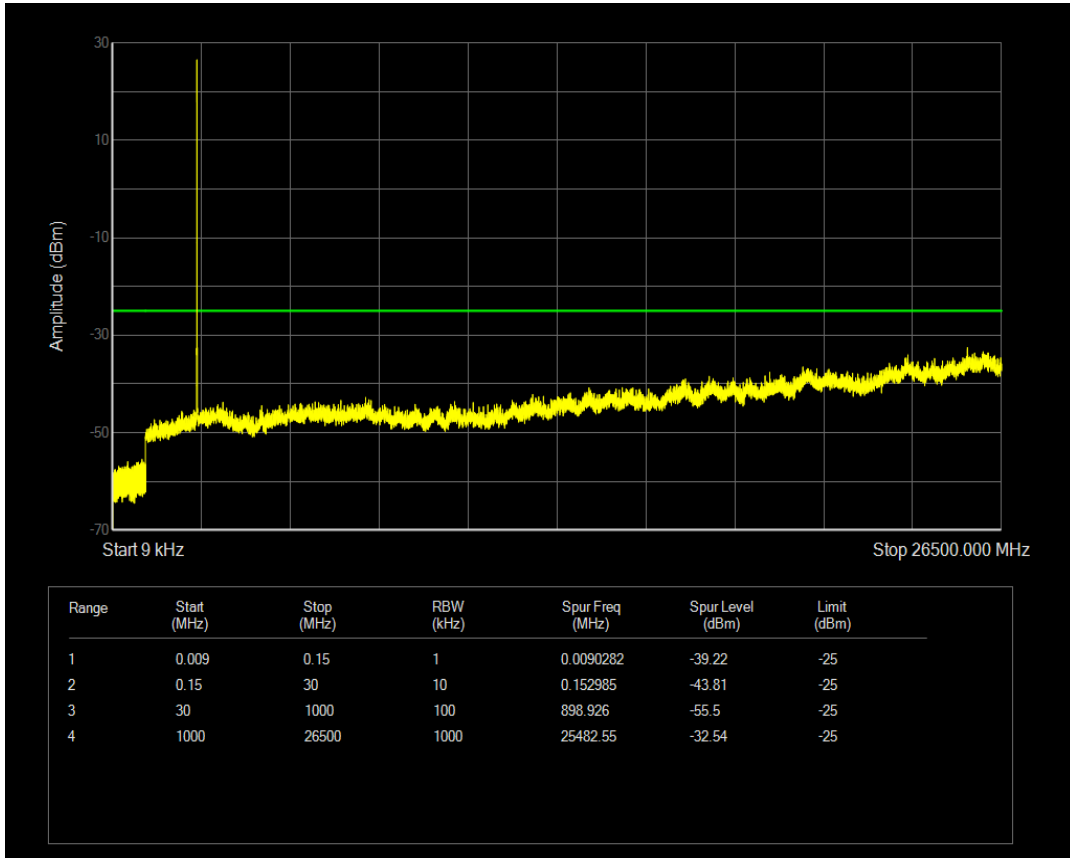

Band7 16QAM BW=5MHz Channel=21100 RB Size=1 Position=#0

Band7 QPSK BW=5MHz Channel=21100 RB Size=25 Position=#0