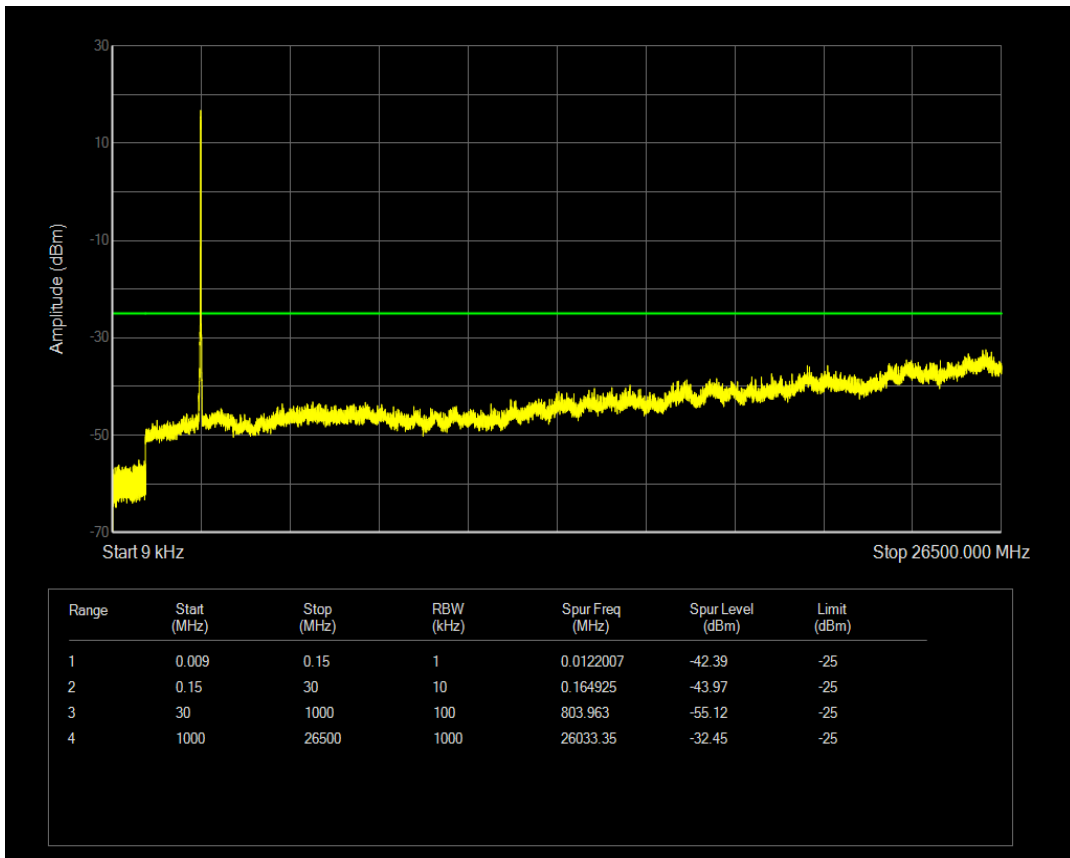

Band41 QPSK BW=20MHz Channel=41140 RB Size=100 Position=#0

Band41 16QAM BW=20MHz Channel=41140 RB Size=1 Position=#0