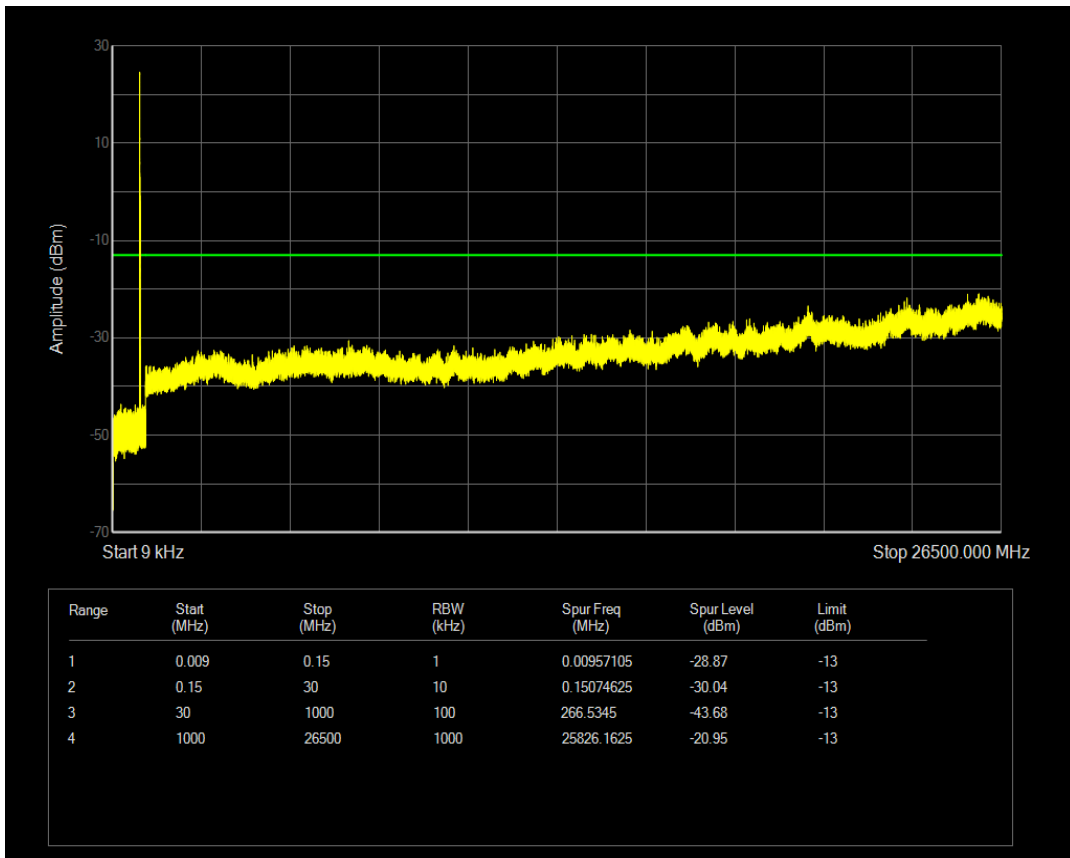

Band5 QPSK BW=3MHz Channel=20415 RB Size=1 Position=#0

Band5 QPSK BW=3MHz Channel=20415 RB Size=15 Position=#0