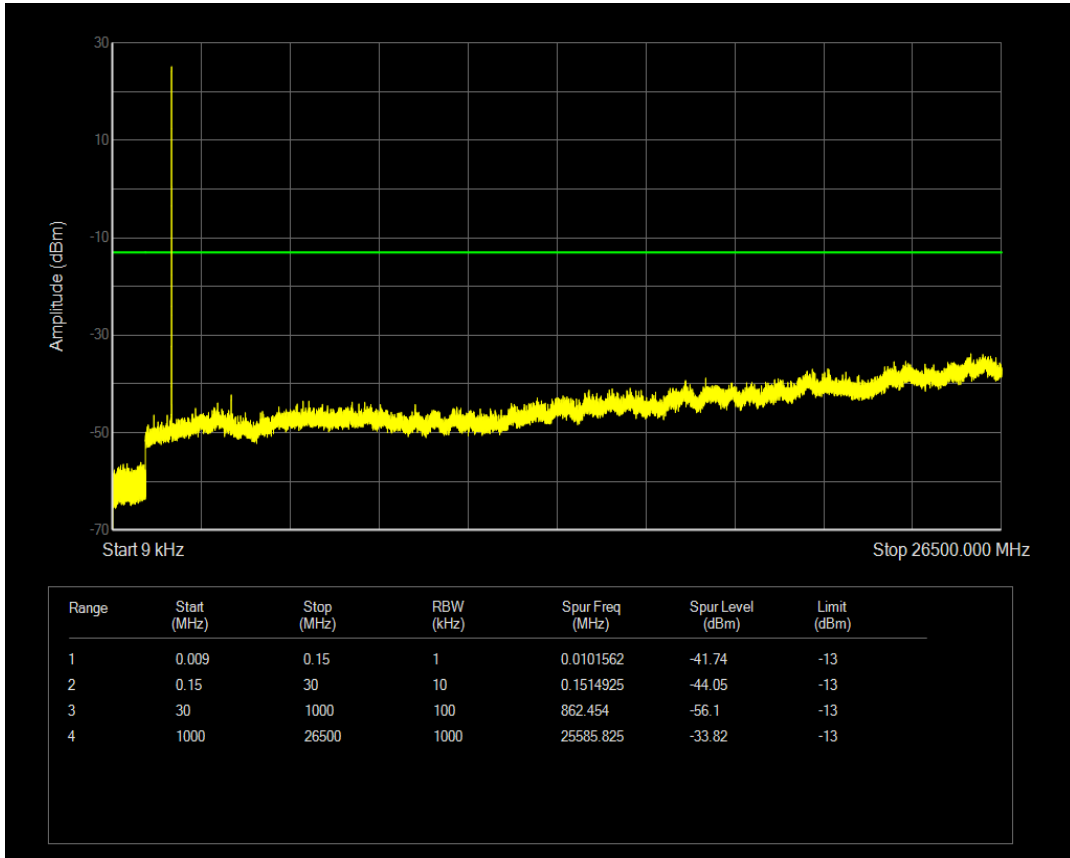

Band66 16QAM BW=3MHz Channel=132322 RB Size=15 Position=#0

Band66 QPSK BW=3MHz Channel=132657 RB Size=1 Position=#0

Band66 QPSK BW=3MHz Channel=132657 RB Size=15 Position=#0

Band66 16QAM BW=3MHz Channel=132657 RB Size=1 Position=#0