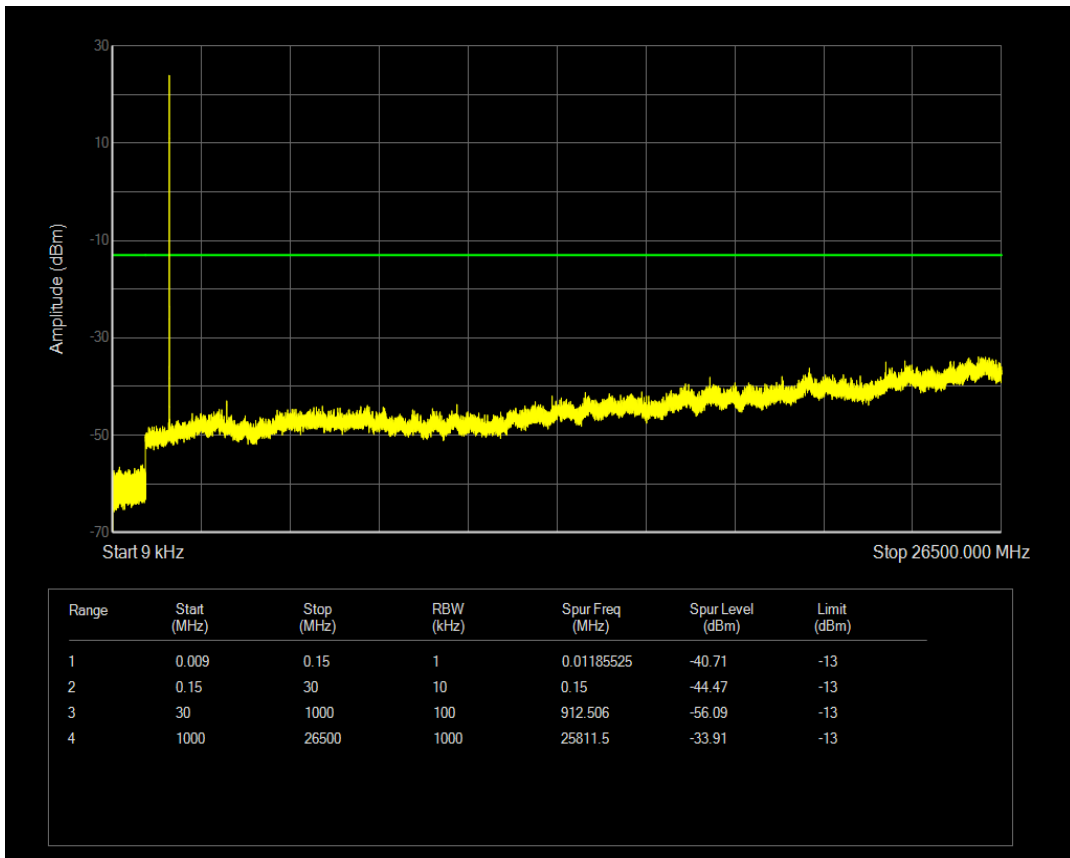

Band66 QPSK BW=1.4MHz Channel=131979 RB Size=6 Position=#0

Band66 16QAM BW=1.4MHz Channel=131979 RB Size=1 Position=#0