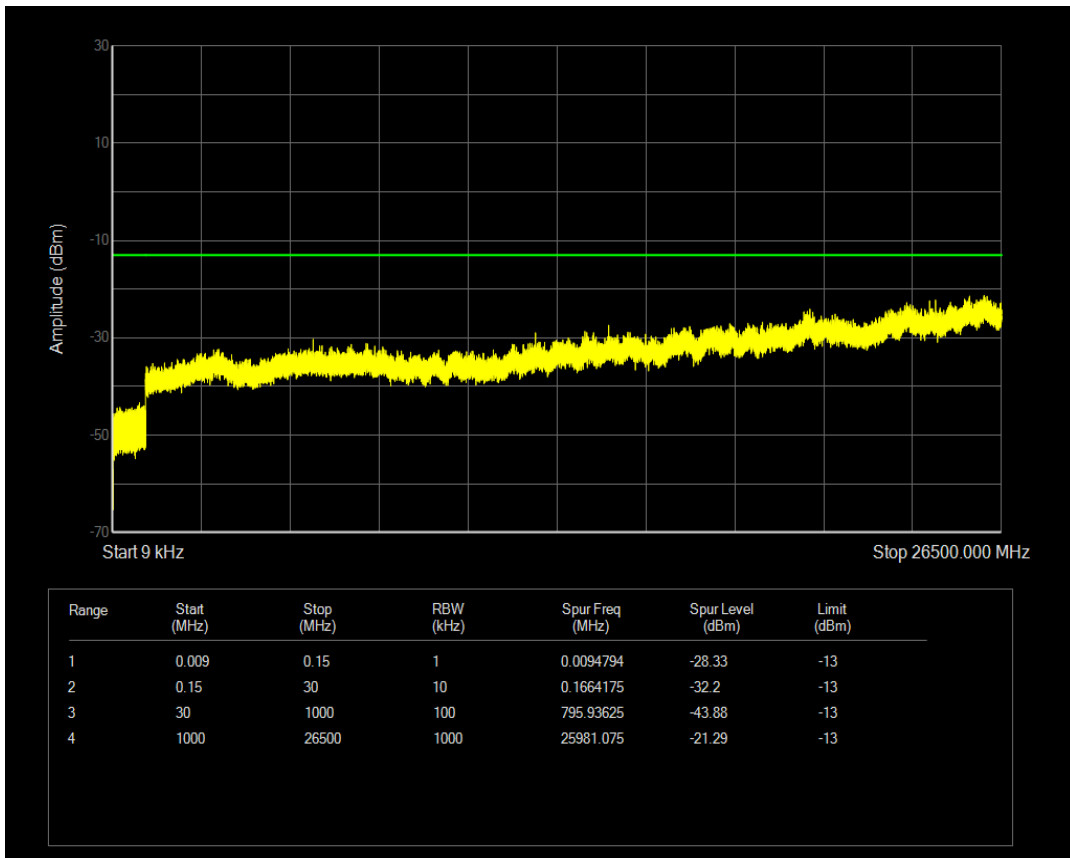

Band5 16QAM BW=3MHz Channel=20635 RB Size=1 Position=#0

Band5 16QAM BW=3MHz Channel=20635 RB Size=15 Position=#0