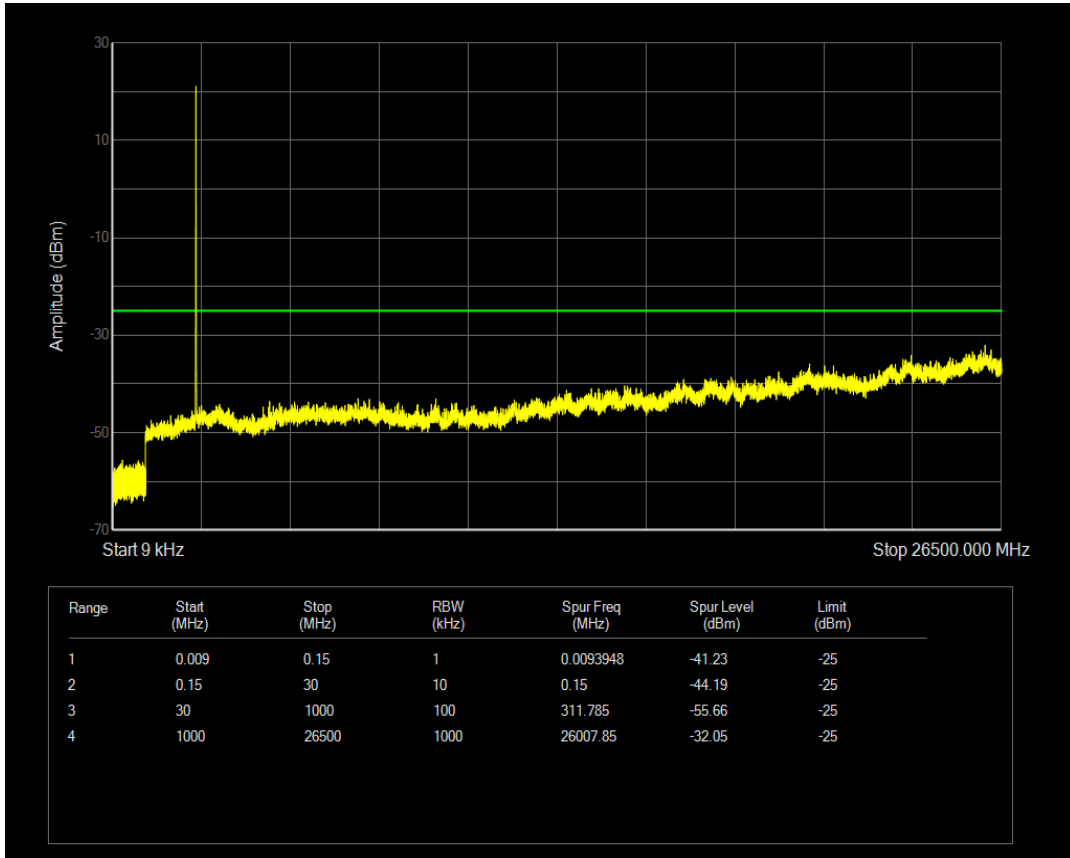

Band7 QPSK BW=5MHz Channel=20775 RB Size=25 Position=#0

Band7 16QAM BW=5MHz Channel=20775 RB Size=1 Position=#0