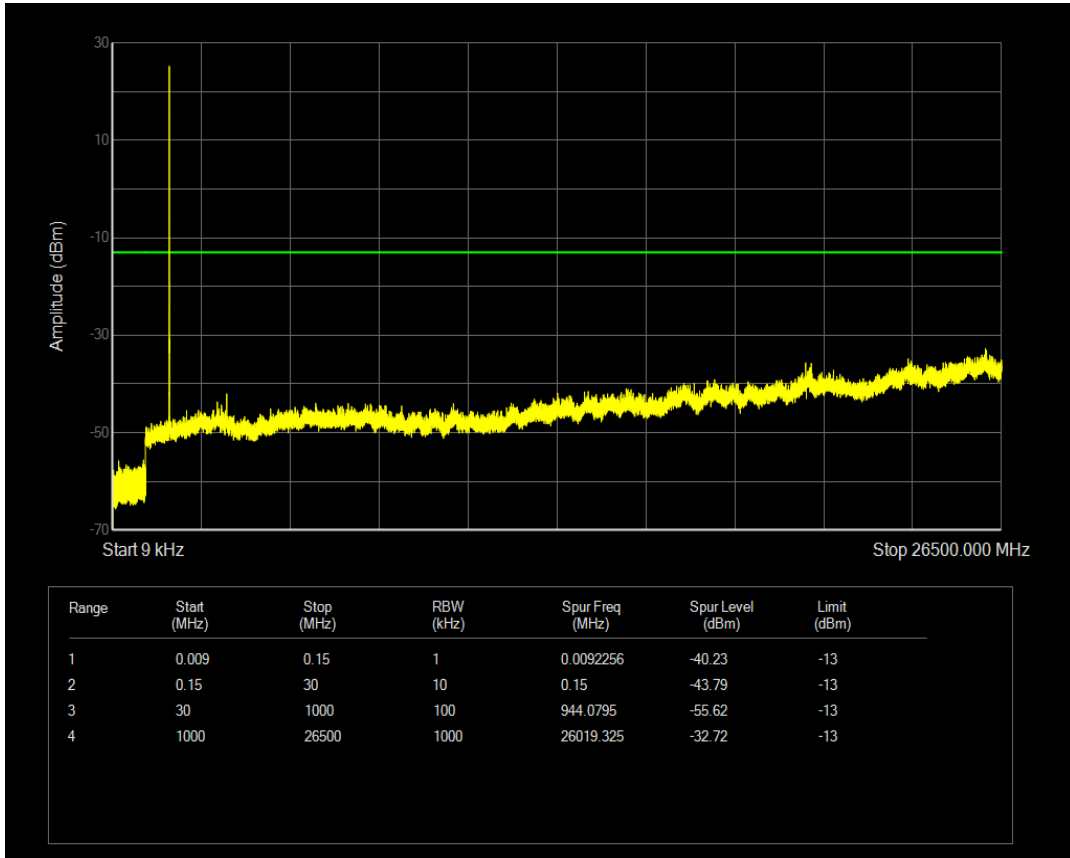

Band66 QPSK BW=5MHz Channel=131997 RB Size=1 Position=#0

Band66 QPSK BW=5MHz Channel=131997 RB Size=25 Position=#0