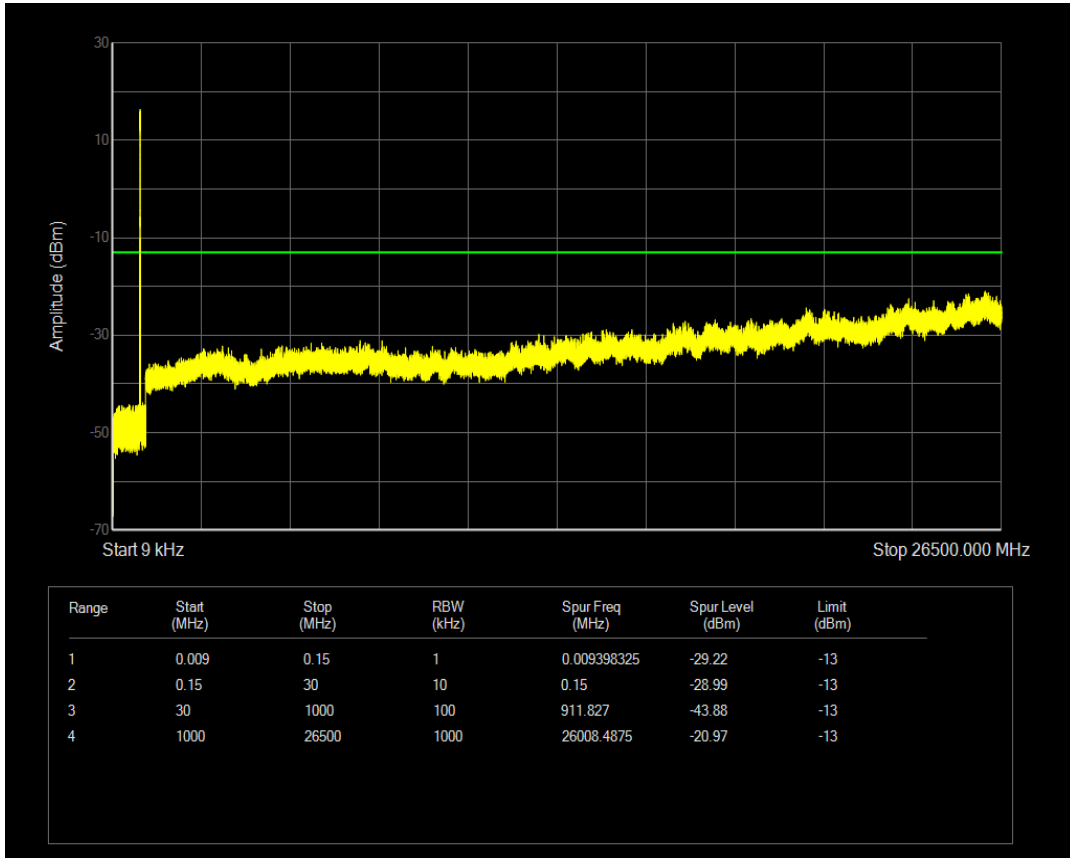

Band5 QPSK BW=3MHz Channel=20525 RB Size=15 Position=#0

Band5 16QAM BW=3MHz Channel=20525 RB Size=15 Position=#0