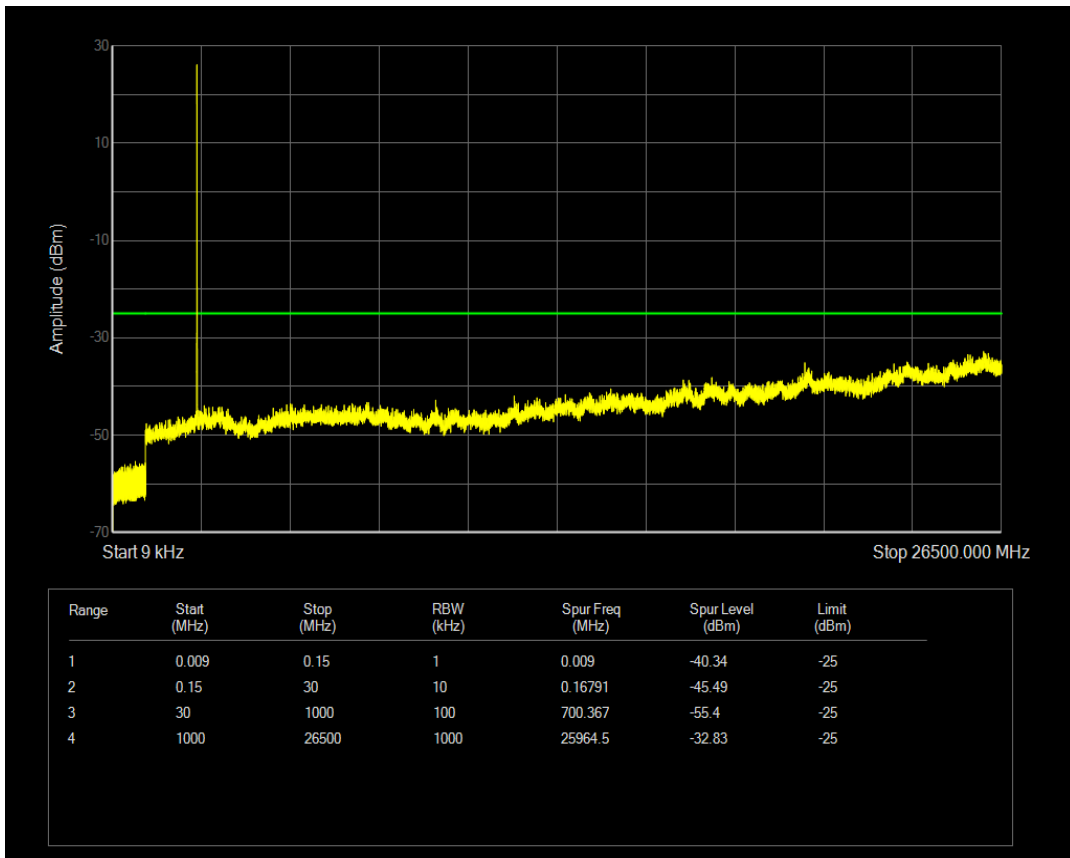

Band7 QPSK BW=5MHz Channel=21100 RB Size=1 Position=#0

Band7 16QAM BW=5MHz Channel=21100 RB Size=1 Position=#0