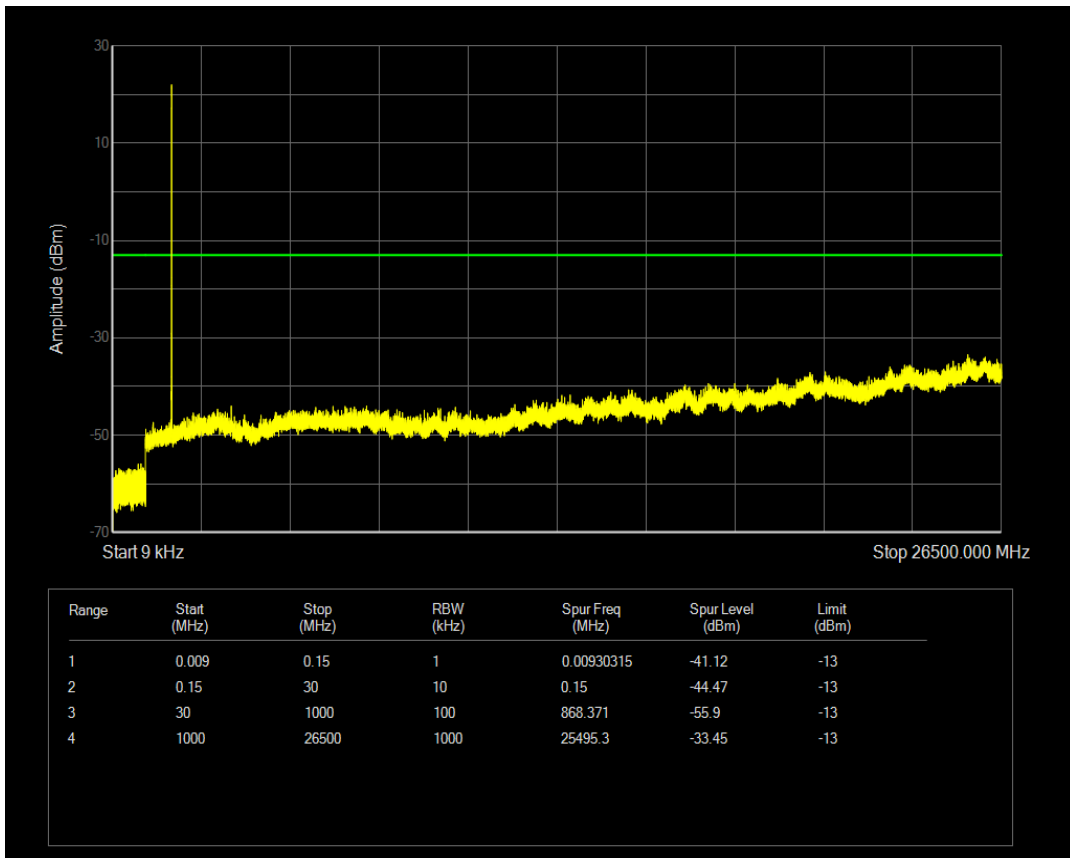

Band66 16QAM BW=3MHz Channel=132657 RB Size=15 Position=#0

Band66 QPSK BW=5MHz Channel=131997 RB Size=1 Position=#0