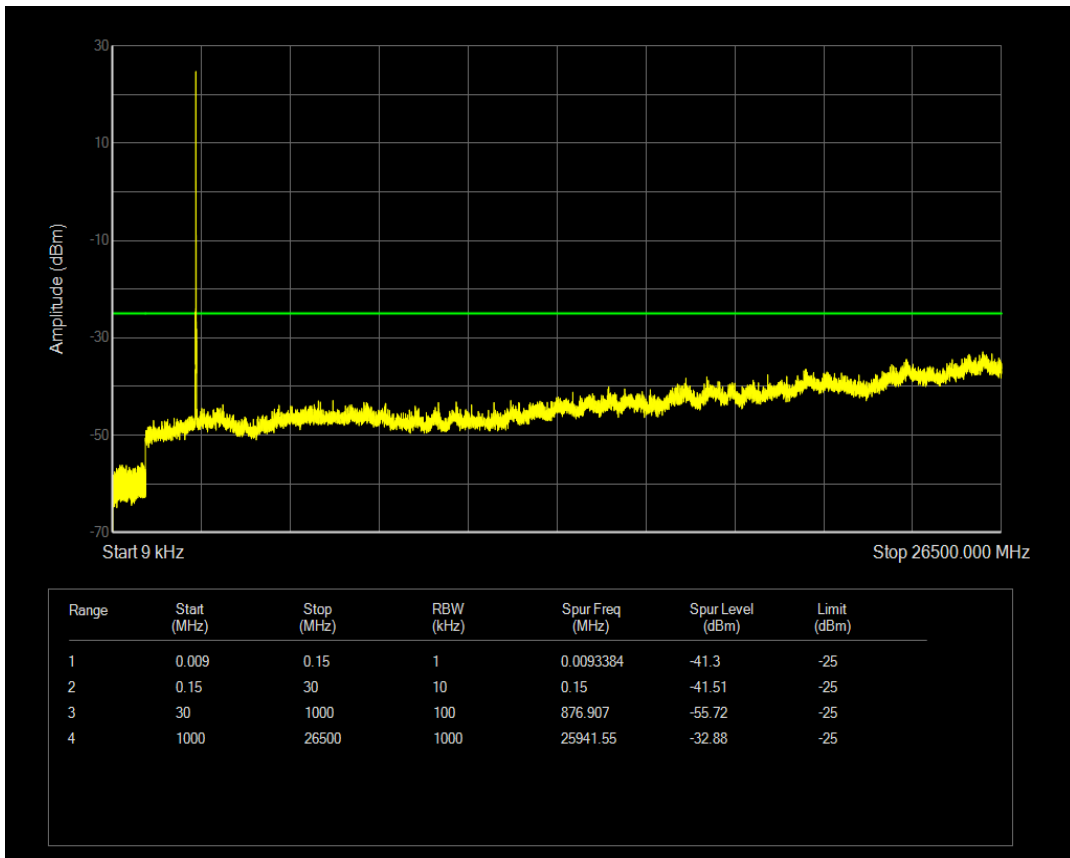

Band7 QPSK BW=5MHz Channel=21425 RB Size=1 Position=#0

Band7 QPSK BW=5MHz Channel=21425 RB Size=25 Position=#0

Band7 16QAM BW=5MHz Channel=21425 RB Size=1 Position=#0

Band7 16QAM BW=5MHz Channel=21425 RB Size=25 Position=#0

Band7 QPSK BW=10MHz Channel=20800 RB Size=1 Position=#0

Band7 QPSK BW=10MHz Channel=20800 RB Size=50 Position=#0

Band7 16QAM BW=10MHz Channel=20800 RB Size=1 Position=#0

Band7 QPSK BW=10MHz Channel=21100 RB Size=1 Position=#0