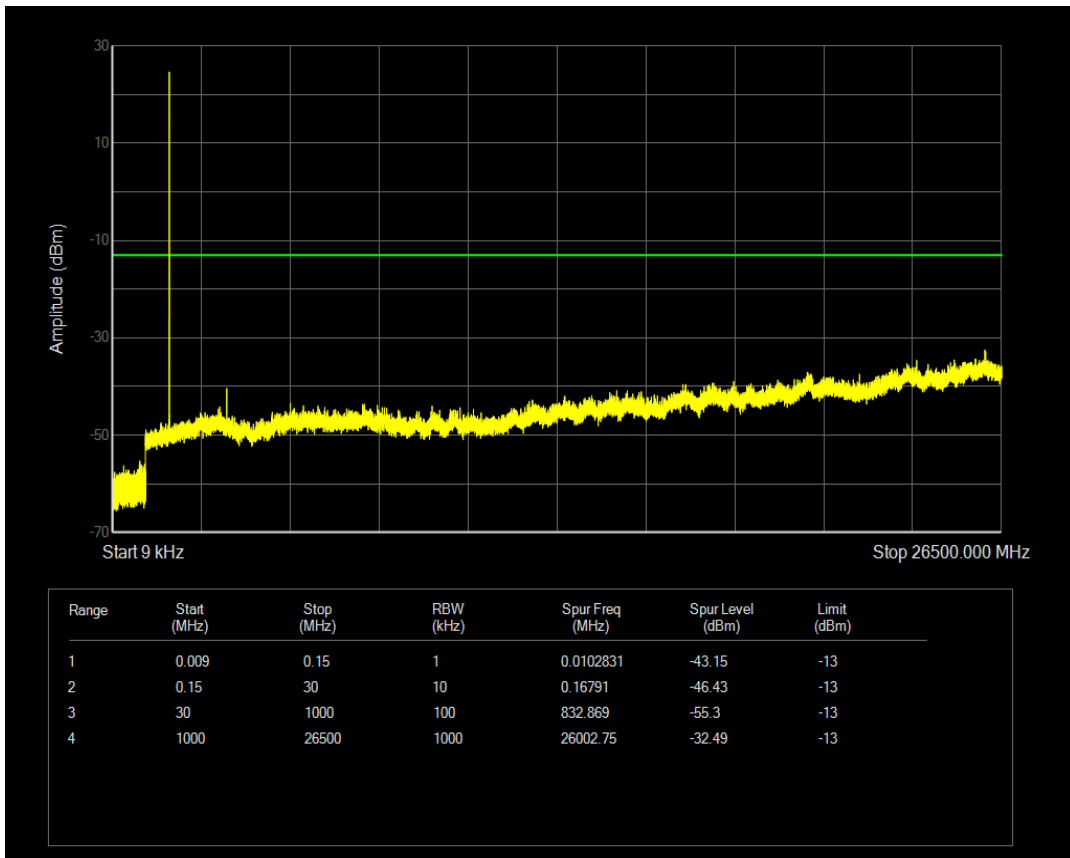

Band66 16QAM BW=3MHz Channel=131987 RB Size=1 Position=#0

Band66 QPSK BW=3MHz Channel=131987 RB Size=15 Position=#0