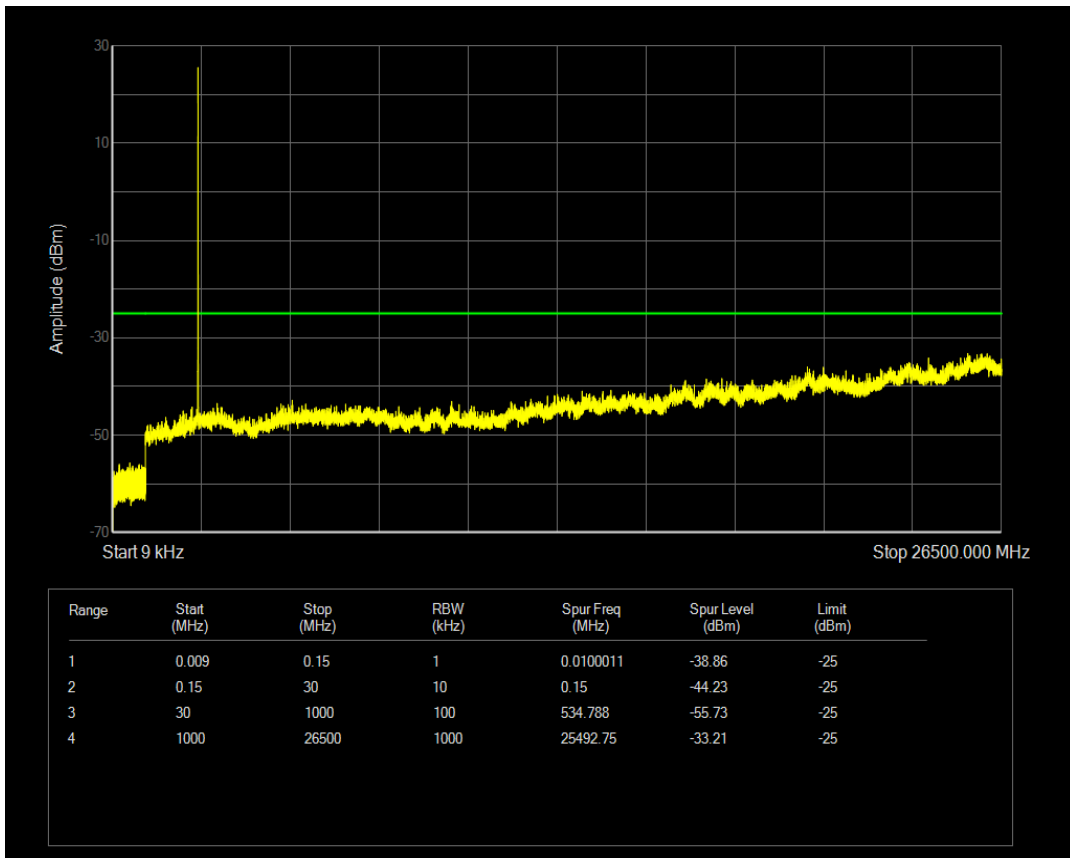

Band7 QPSK BW=5MHz Channel=21425 RB Size=1 Position=#0

Band7 QPSK BW=5MHz Channel=21425 RB Size=25 Position=#0