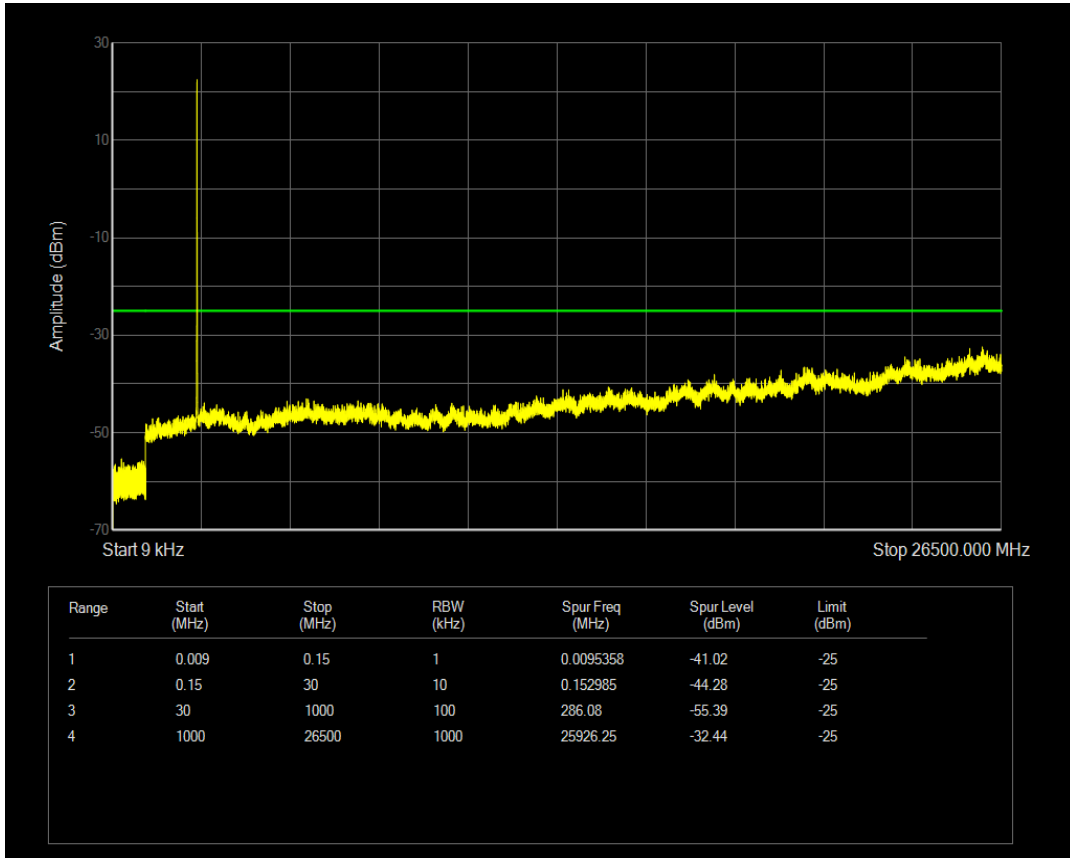

Band7 QPSK BW=5MHz Channel=21100 RB Size=1 Position=#0

Band7 16QAM BW=5MHz Channel=21100 RB Size=1 Position=#0

Band7 QPSK BW=5MHz Channel=21100 RB Size=25 Position=#0

Band7 16QAM BW=5MHz Channel=21100 RB Size=25 Position=#0