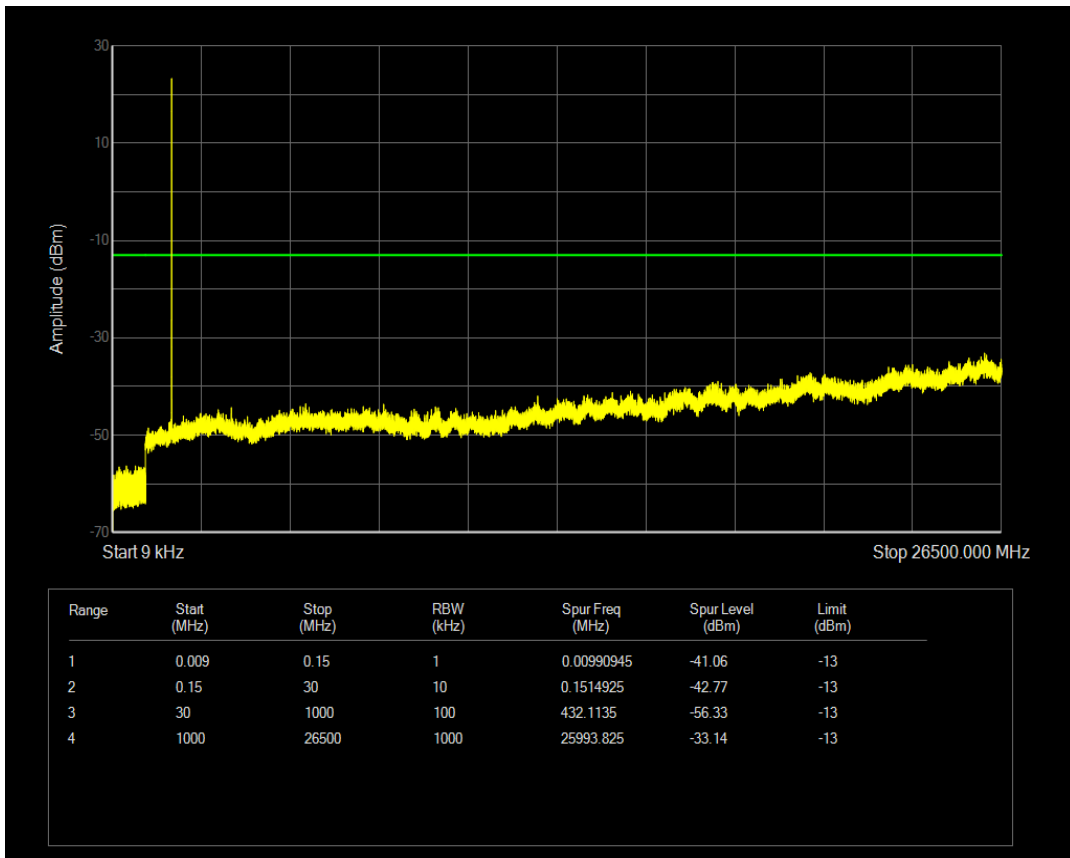

Band66 16QAM BW=1.4MHz Channel=132665 RB Size=6 Position=#0

Band66 QPSK BW=3MHz Channel=131987 RB Size=1 Position=#0