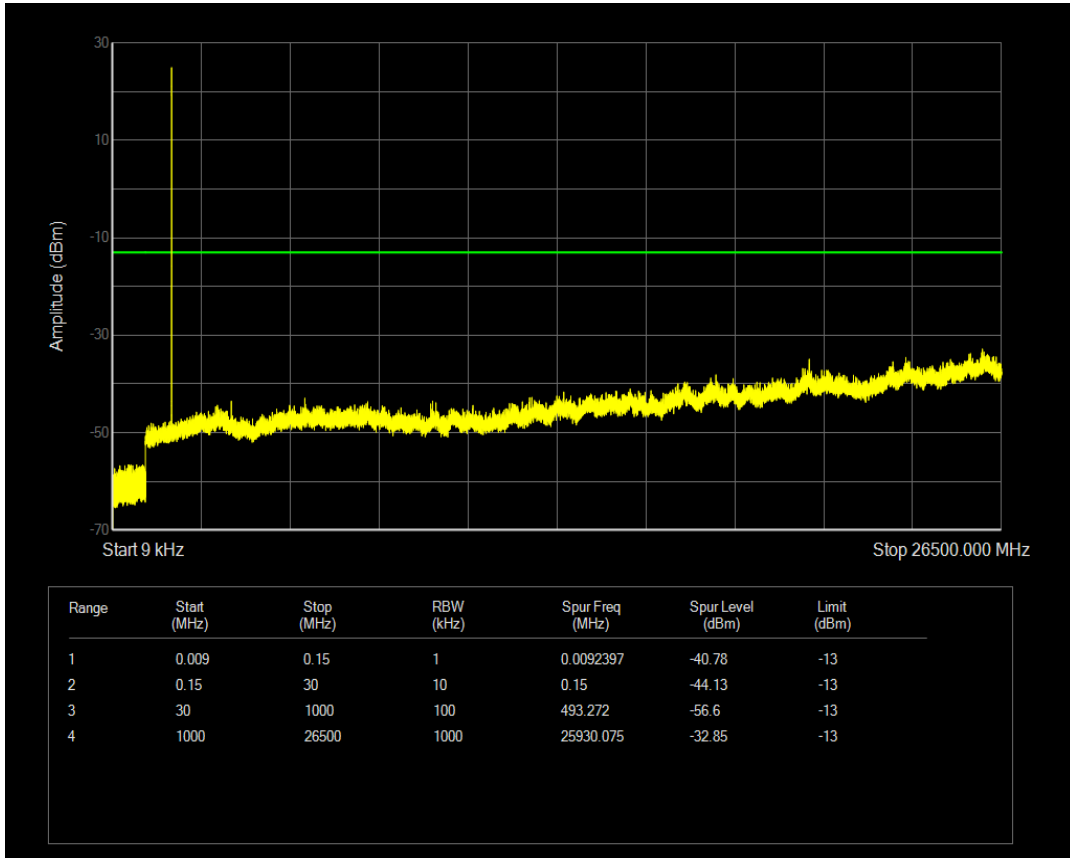

Band66 16QAM BW=1.4MHz Channel=132322 RB Size=6 Position=#0

Band66 QPSK BW=1.4MHz Channel=132665 RB Size=1 Position=#0

Band66 QPSK BW=1.4MHz Channel=132665 RB Size=6 Position=#0

Band66 16QAM BW=1.4MHz Channel=132665 RB Size=1 Position=#0