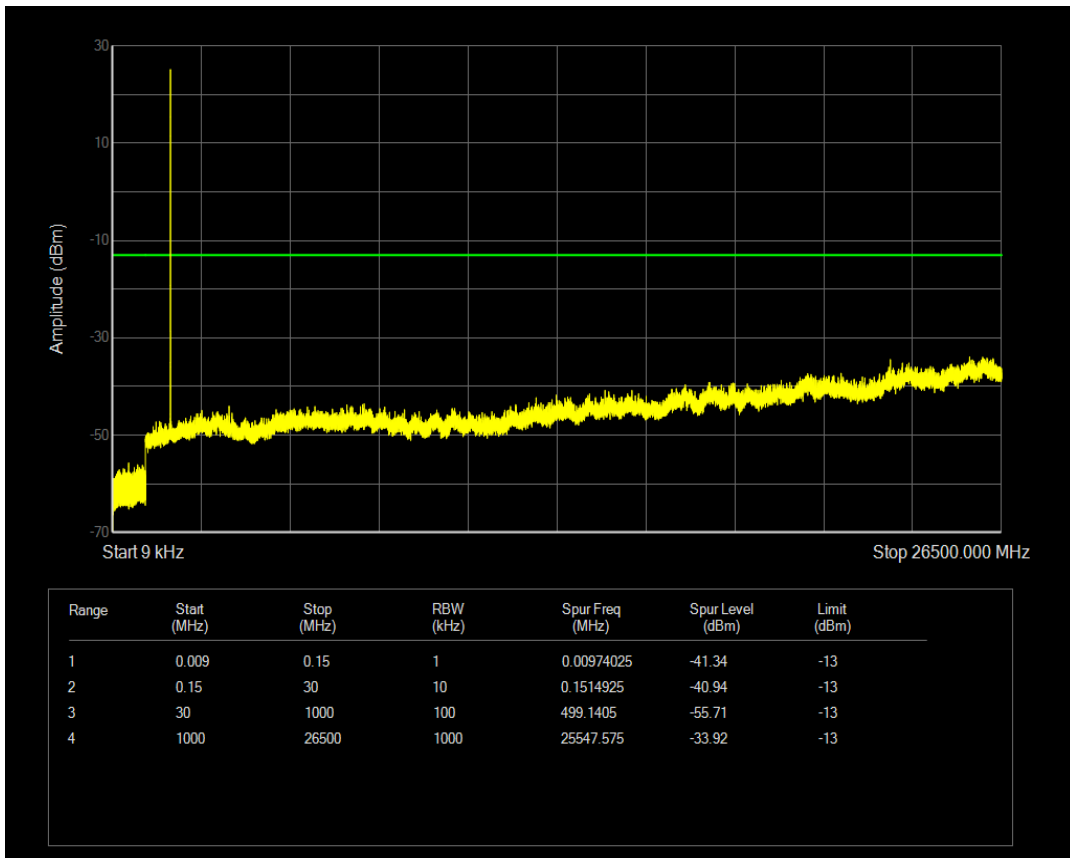

Band66 QPSK BW=1.4MHz Channel=132322 RB Size=6 Position=#0

Band66 16QAM BW=1.4MHz Channel=132322 RB Size=1 Position=#0