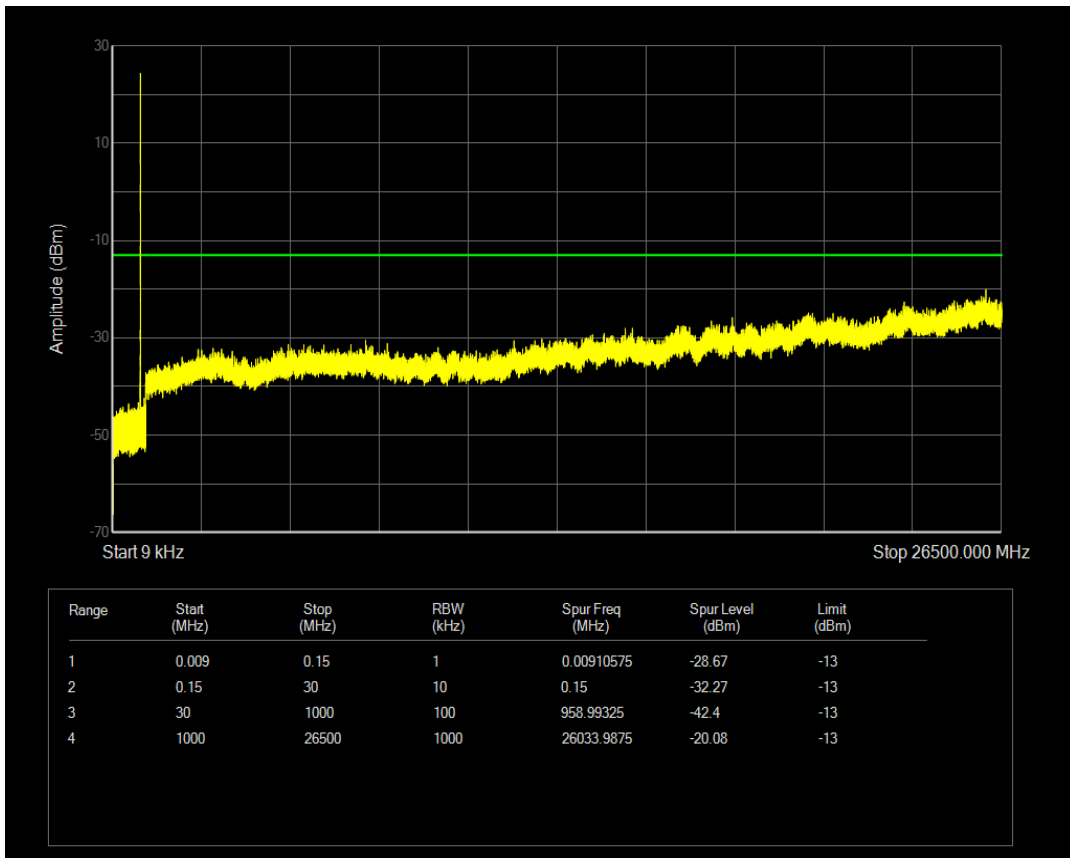

Band5 QPSK BW=1.4MHz Channel=20525 RB Size=1 Position=#0

Band5 QPSK BW=1.4MHz Channel=20525 RB Size=6 Position=#0

Band5 16QAM BW=1.4MHz Channel=20525 RB Size=1 Position=#0

Band5 16QAM BW=1.4MHz Channel=20525 RB Size=6 Position=#0

Band5 QPSK BW=1.4MHz Channel=20643 RB Size=1 Position=#0

Band5 QPSK BW=1.4MHz Channel=20643 RB Size=6 Position=#0

Band5 16QAM BW=1.4MHz Channel=20643 RB Size=1 Position=#0

Band5 16QAM BW=1.4MHz Channel=20643 RB Size=6 Position=#0