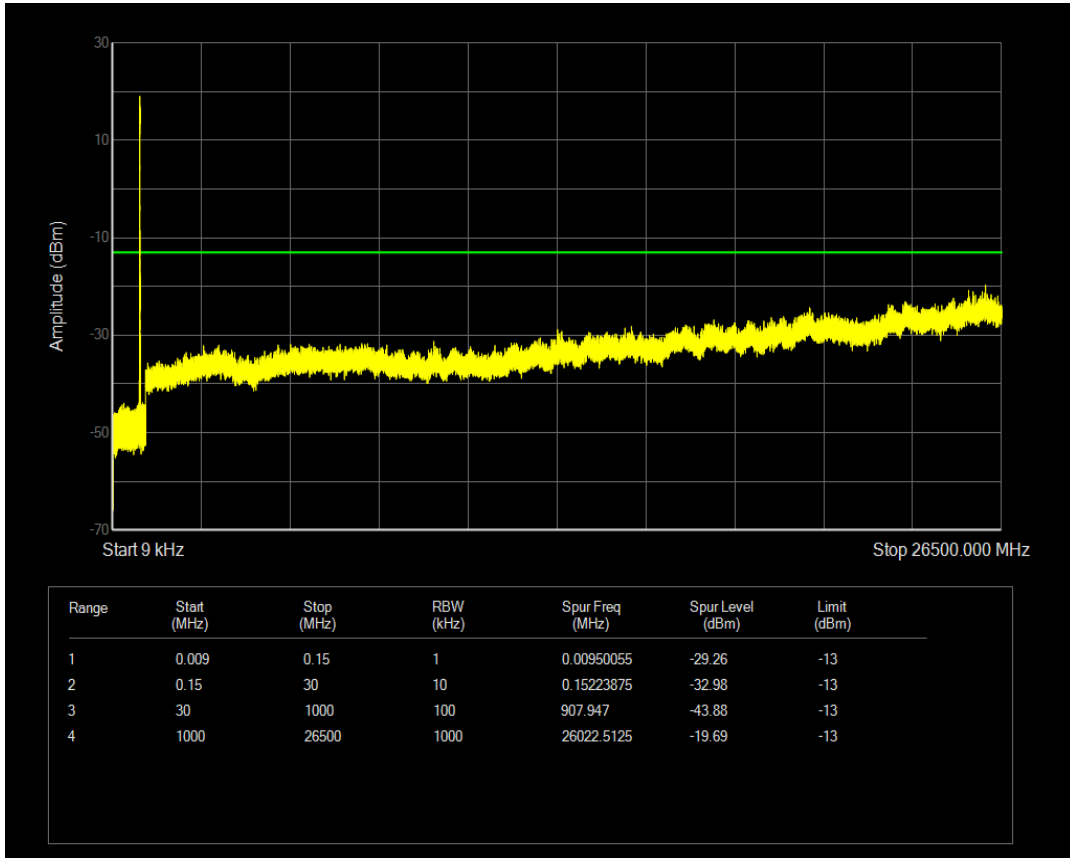

Band5 QPSK BW=3MHz Channel=20415 RB Size=15 Position=#0

Band5 16QAM BW=3MHz Channel=20415 RB Size=1 Position=#0