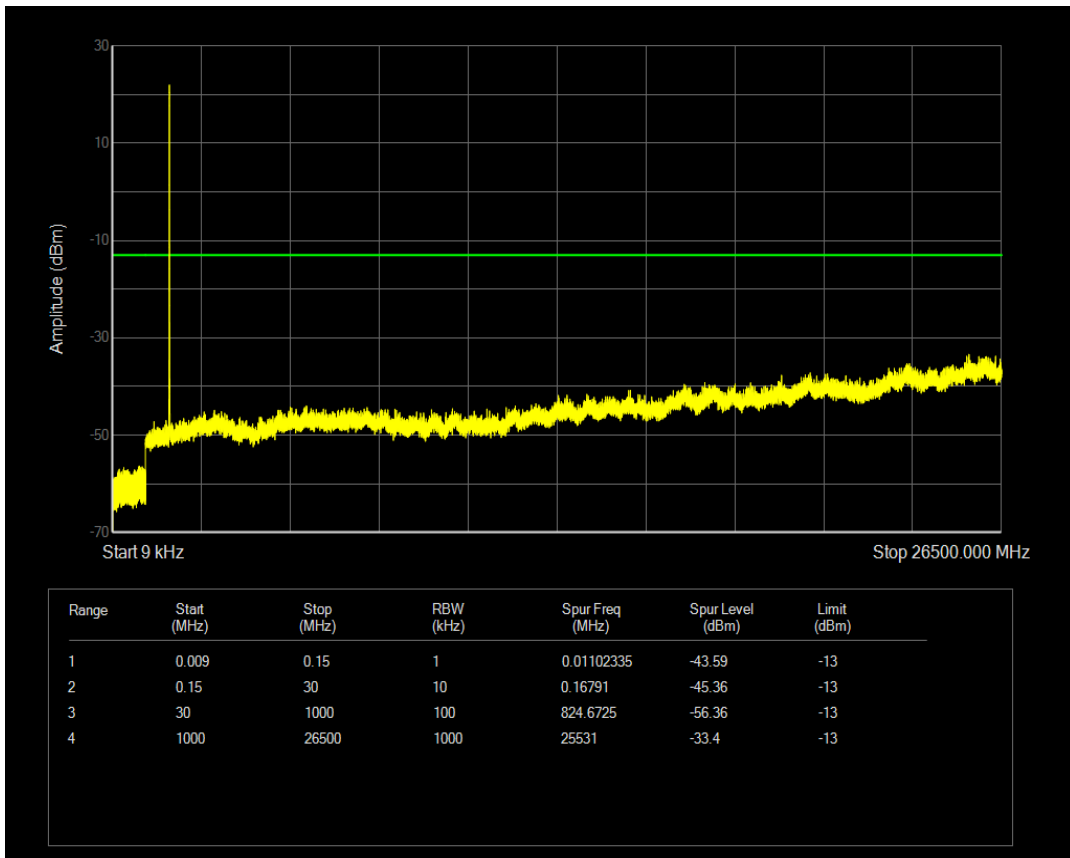

Band66 16QAM BW=5MHz Channel=131997 RB Size=25 Position=#0

Band66 QPSK BW=5MHz Channel=132322 RB Size=1 Position=#0