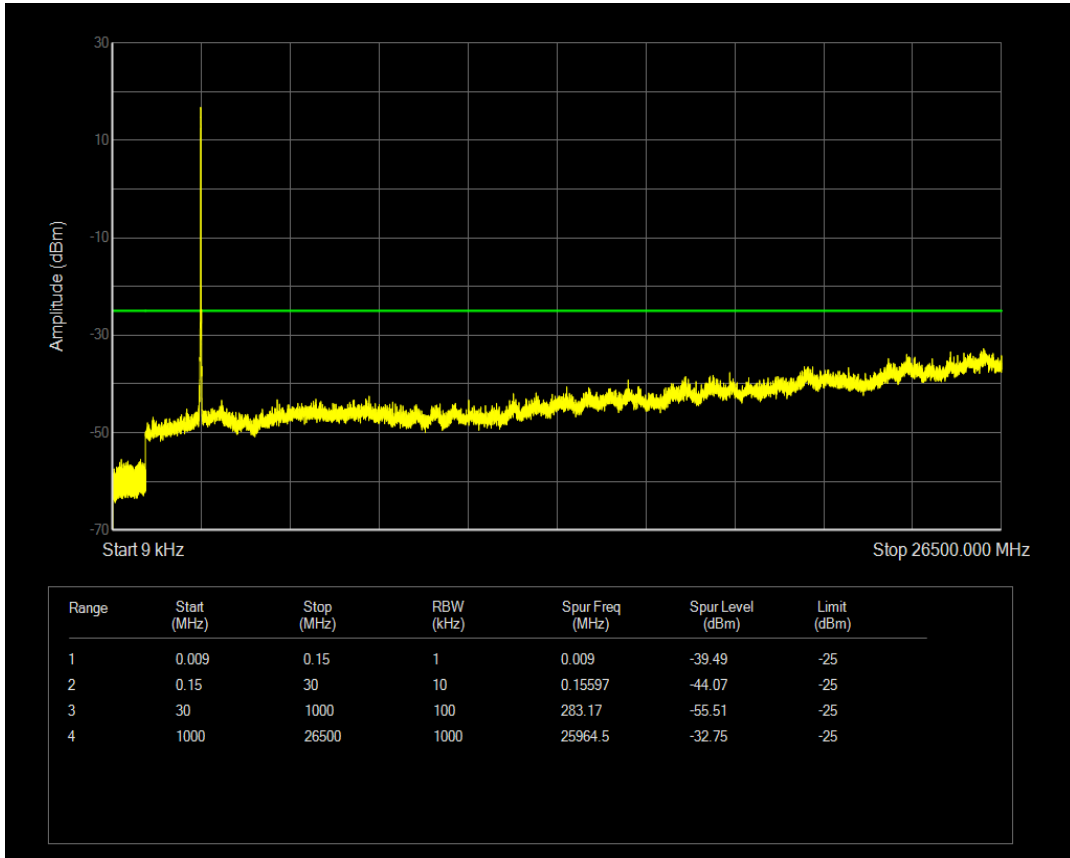

Band41 QPSK BW=15MHz Channel=41165 RB Size=75 Position=#0

Band41 16QAM BW=15MHz Channel=41165 RB Size=1 Position=#0