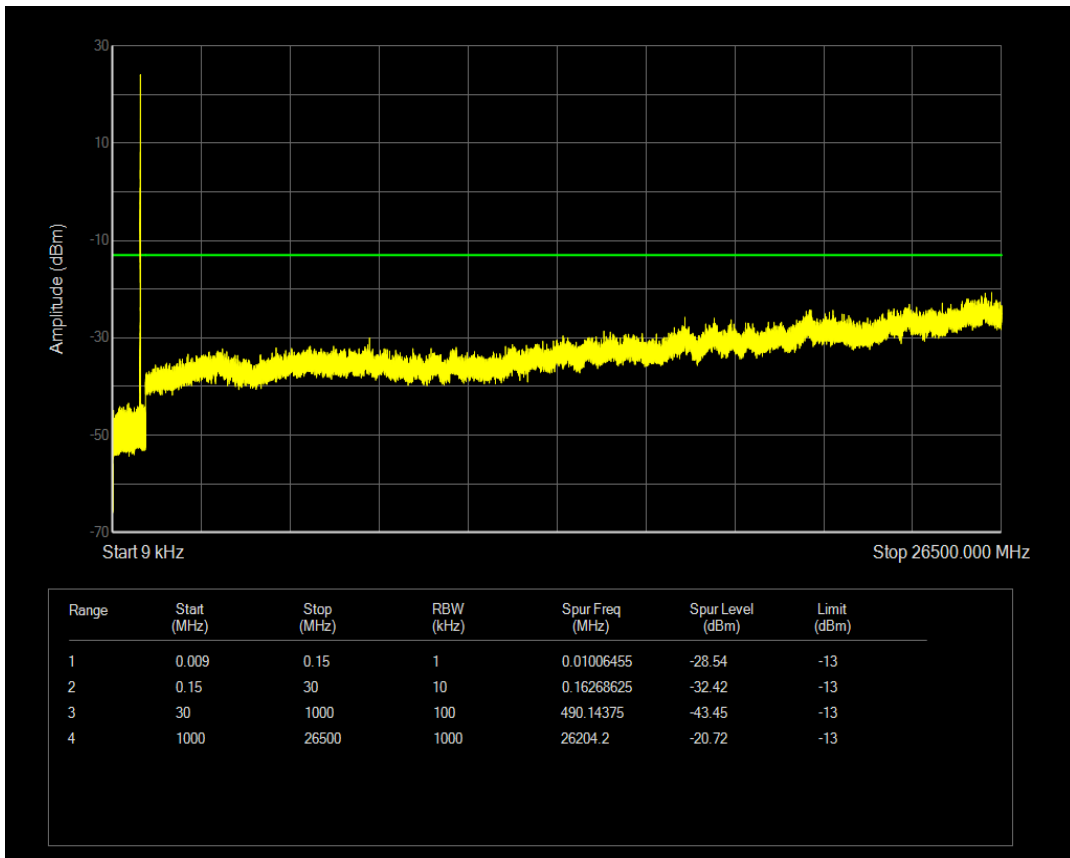

Band5 QPSK BW=3MHz Channel=20635 RB Size=1 Position=#0

Band5 QPSK BW=3MHz Channel=20635 RB Size=15 Position=#0