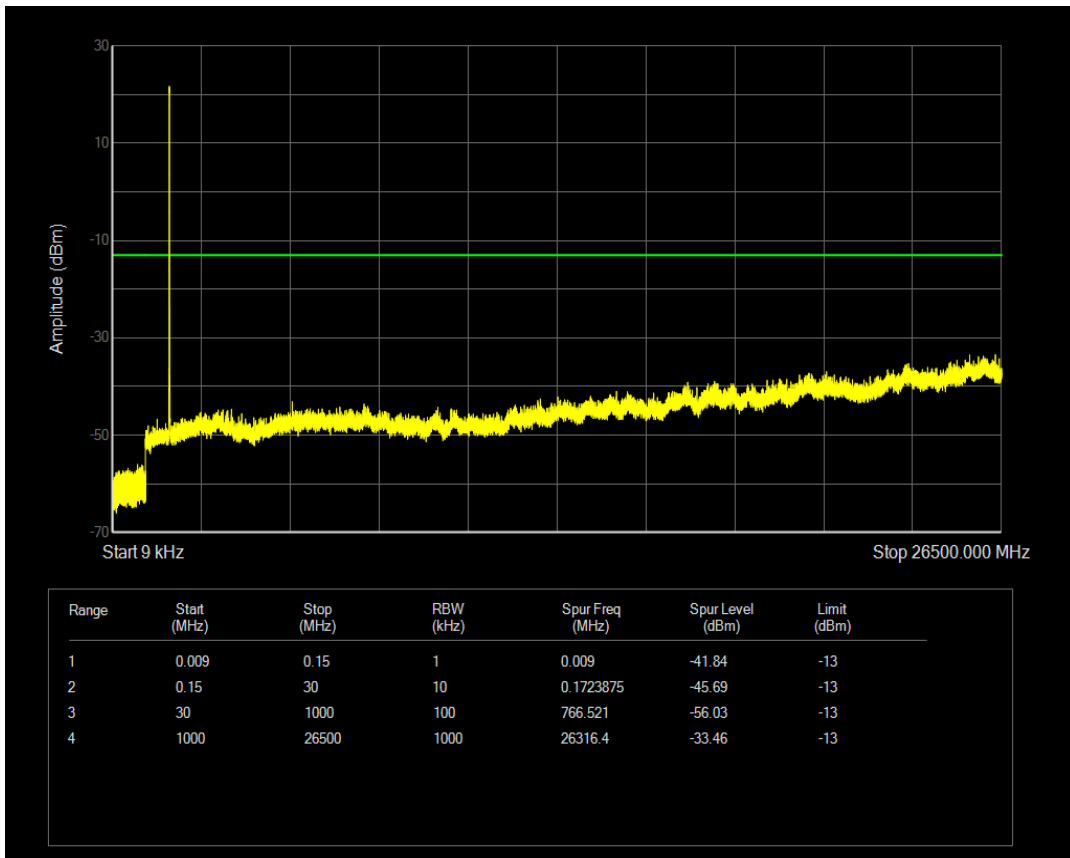

Band66 QPSK BW=5MHz Channel=131997 RB Size=25 Position=#0

Band66 16QAM BW=5MHz Channel=131997 RB Size=1 Position=#0