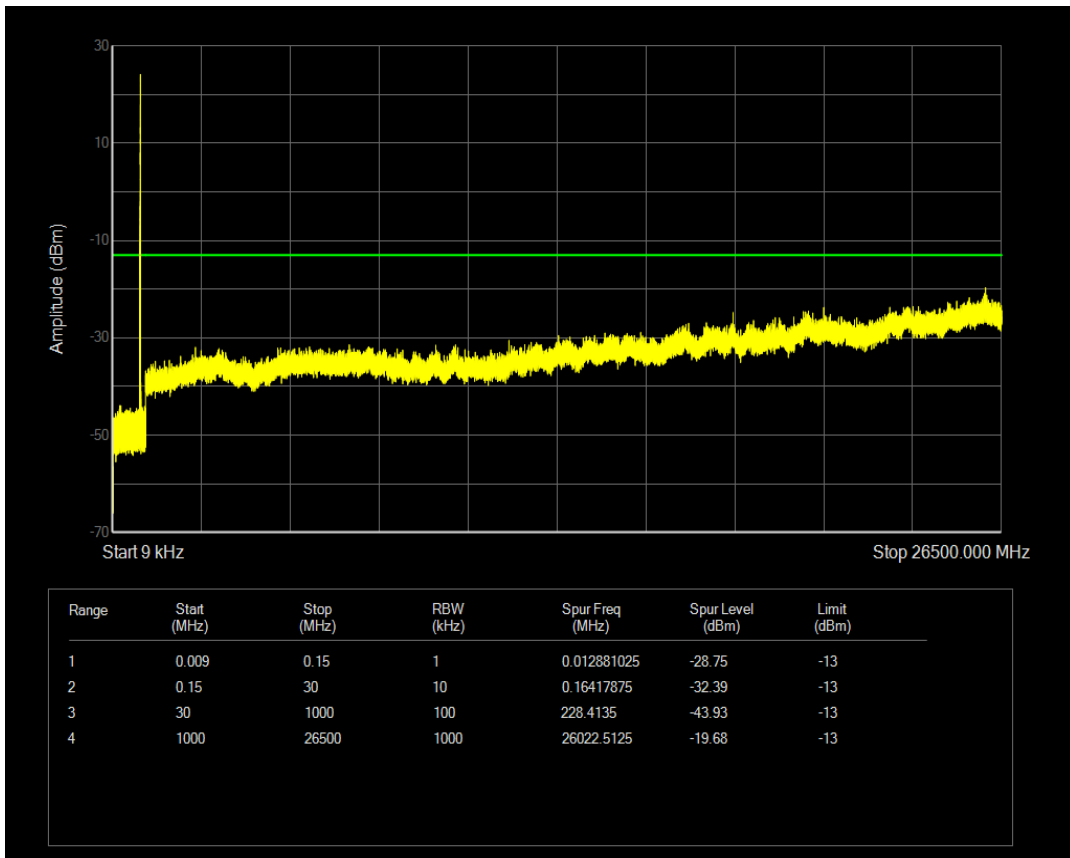

Band5 16QAM BW=5MHz Channel=20625 RB Size=1 Position=#0

Band5 16QAM BW=5MHz Channel=20625 RB Size=25 Position=#0