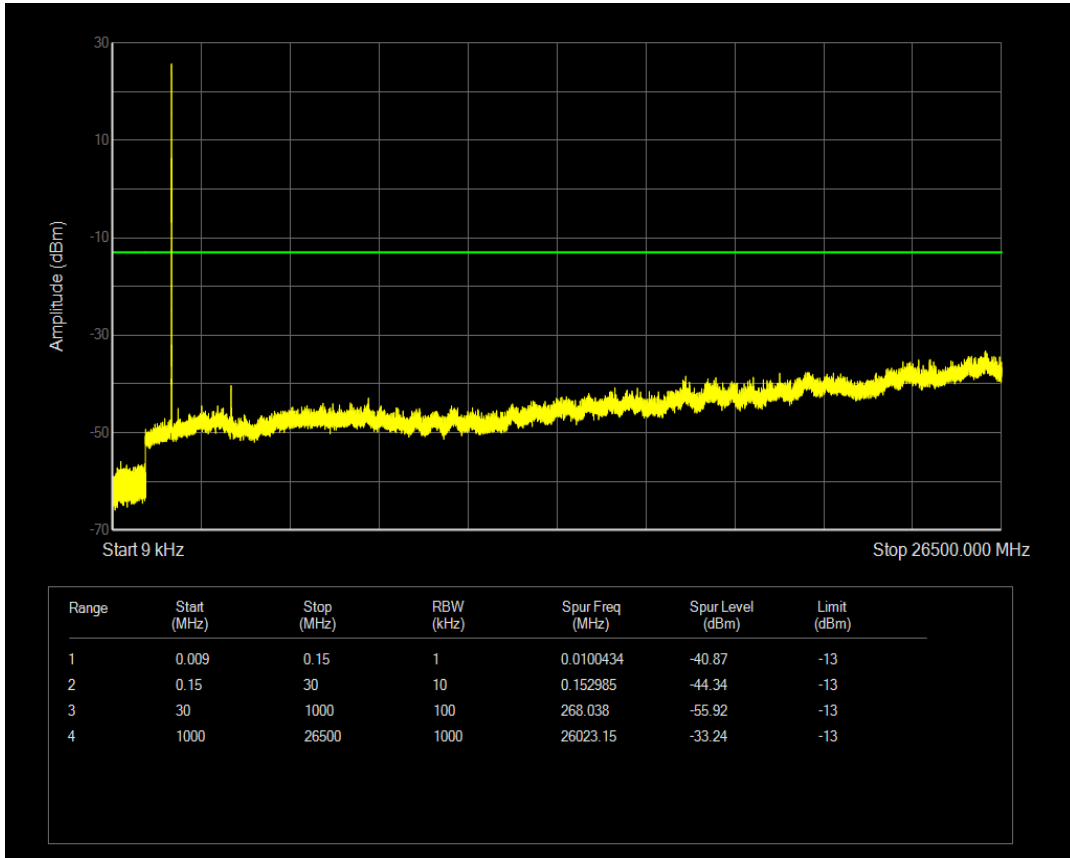

Band66 QPSK BW=5MHz Channel=132647 RB Size=1 Position=#0

Band66 QPSK BW=5MHz Channel=132647 RB Size=25 Position=#0