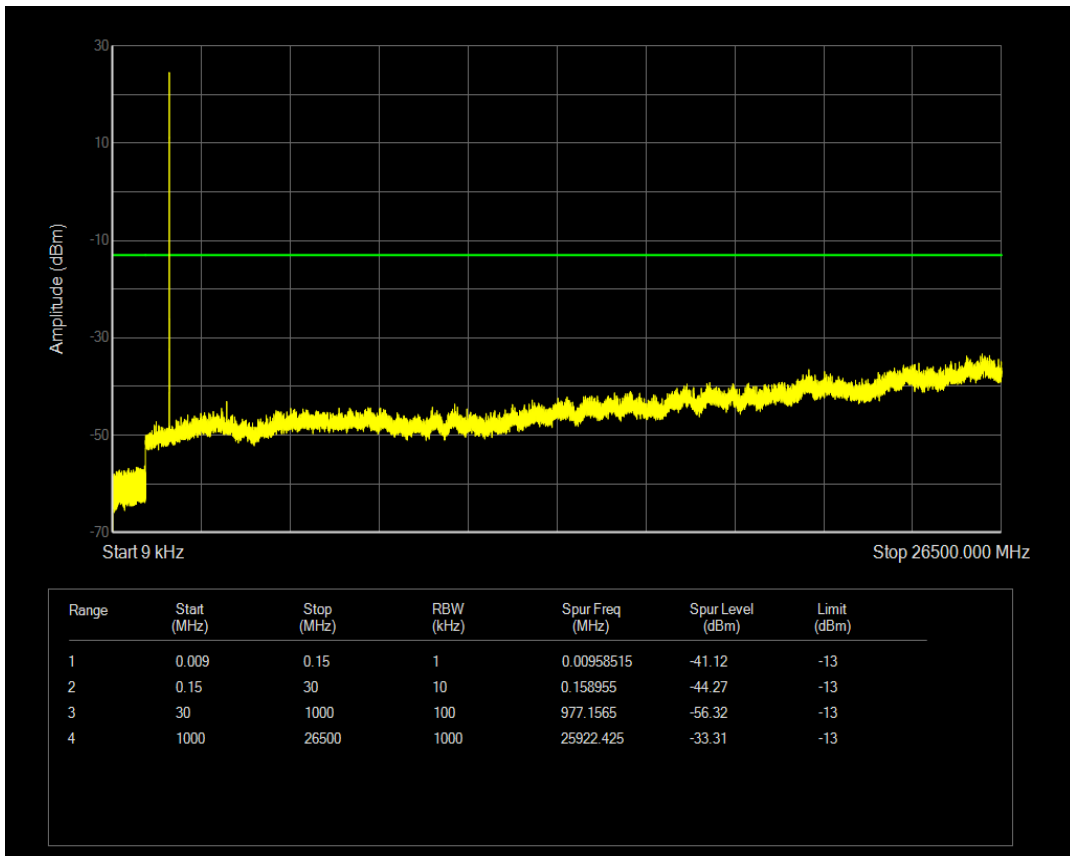

Band66 16QAM BW=1.4MHz Channel=131979 RB Size=6 Position=#0

Band66 QPSK BW=1.4MHz Channel=132322 RB Size=1 Position=#0