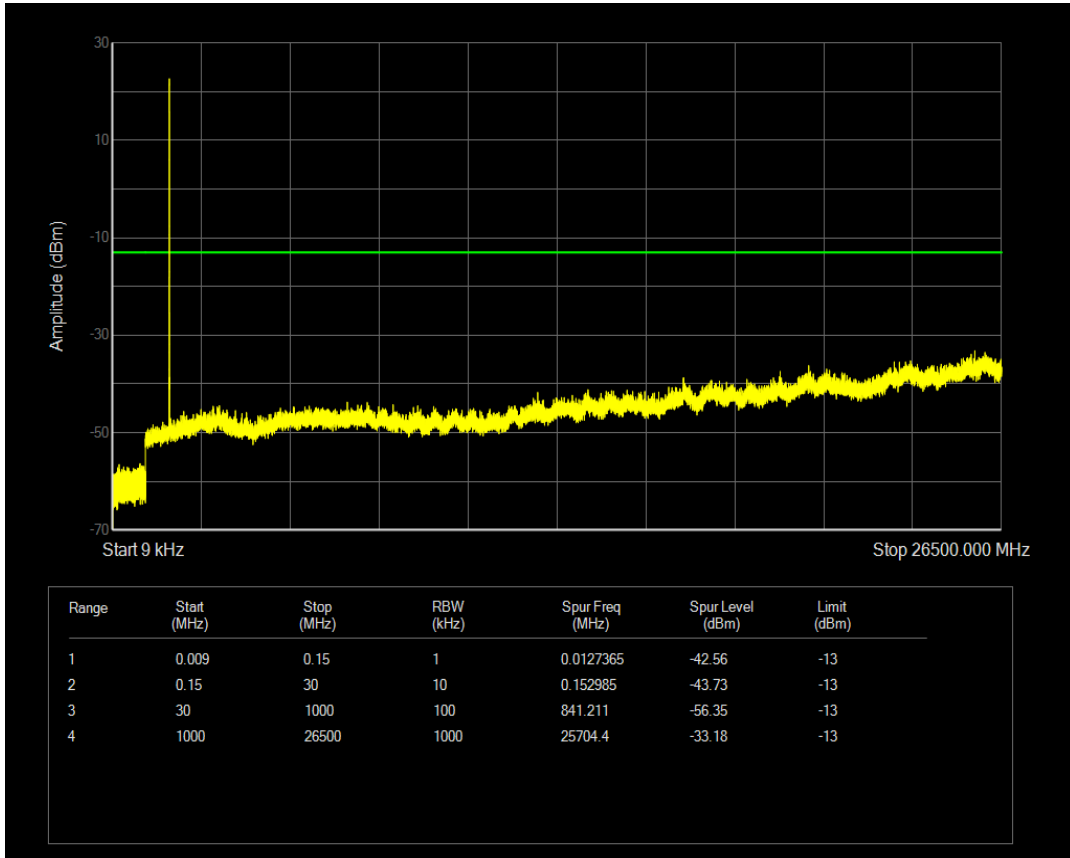

Band66 16QAM BW=1.4MHz Channel=132665 RB Size=6 Position=#0

Band66 QPSK BW=3MHz Channel=131987 RB Size=1 Position=#0

Band66 16QAM BW=3MHz Channel=131987 RB Size=1 Position=#0

Band66 QPSK BW=3MHz Channel=131987 RB Size=15 Position=#0