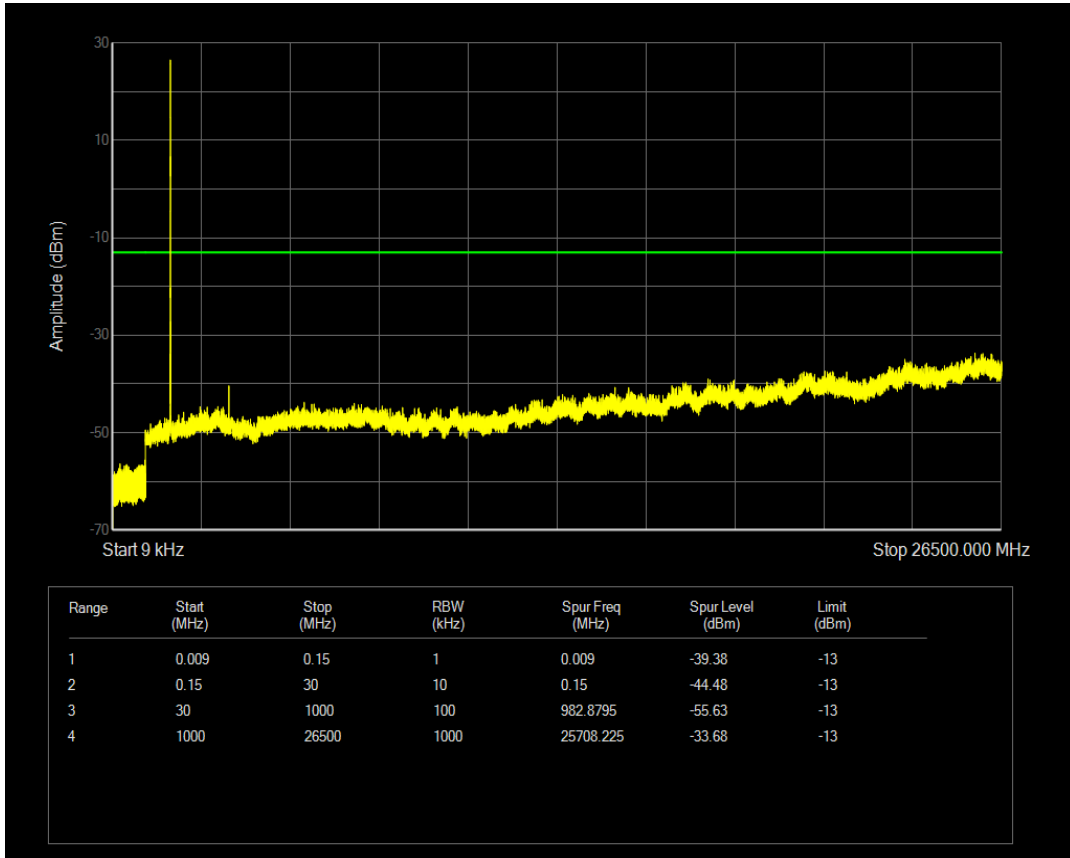

Band66 QPSK BW=5MHz Channel=132322 RB Size=1 Position=#0

Band66 QPSK BW=5MHz Channel=132322 RB Size=25 Position=#0