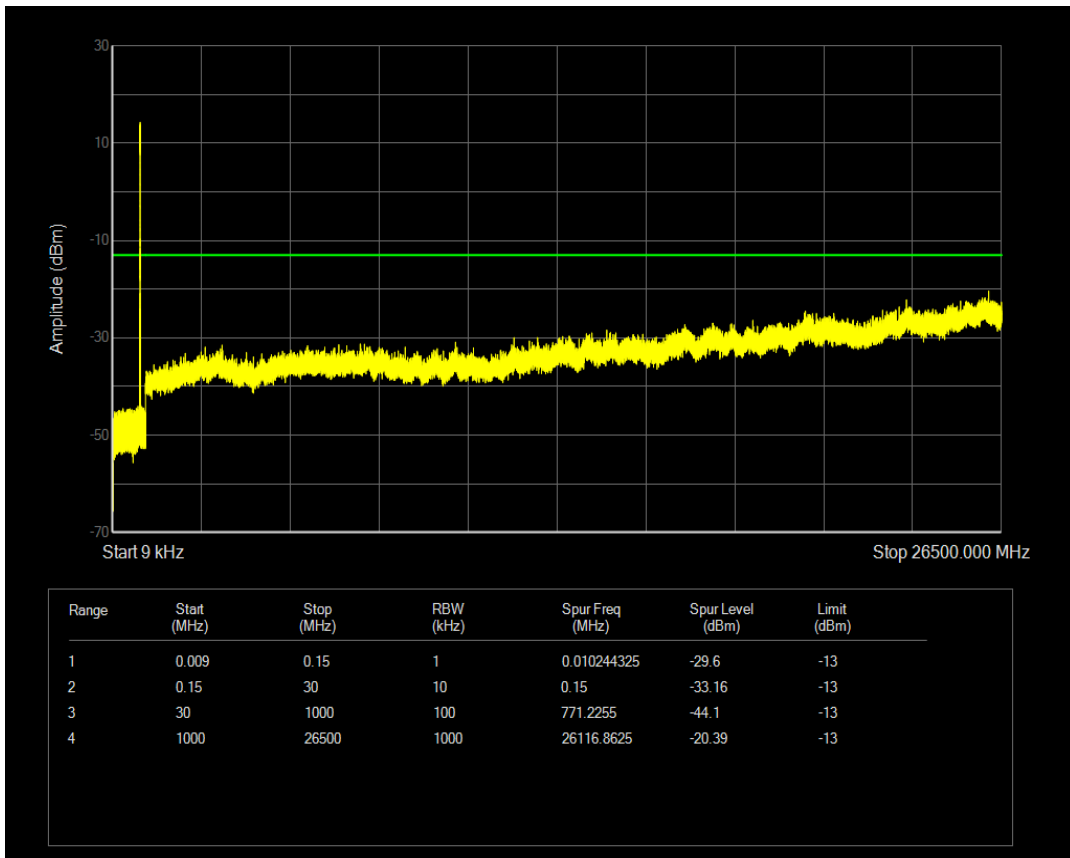

Band5 16QAM BW=5MHz Channel=20525 RB Size=25 Position=#0

Band5 16QAM BW=5MHz Channel=20525 RB Size=1 Position=#0