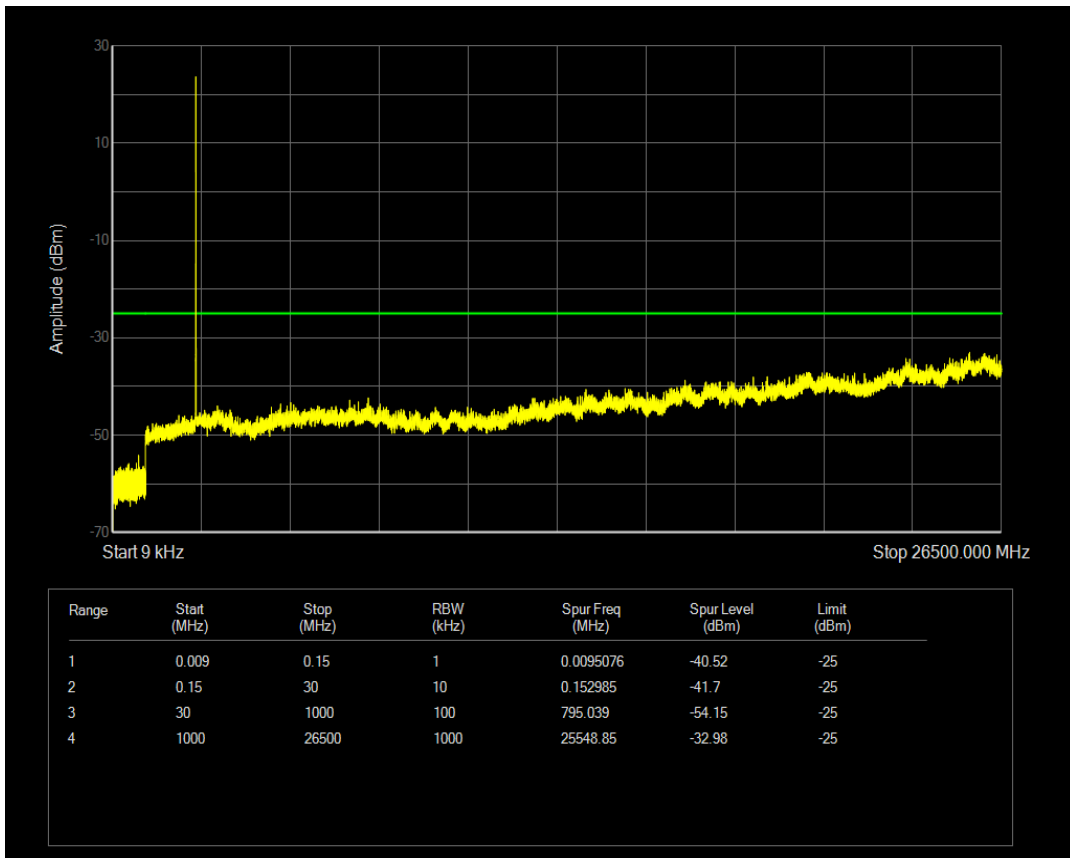

Band7 16QAM BW=5MHz Channel=20775 RB Size=1 Position=#0

Band7 16QAM BW=5MHz Channel=20775 RB Size=25 Position=#0