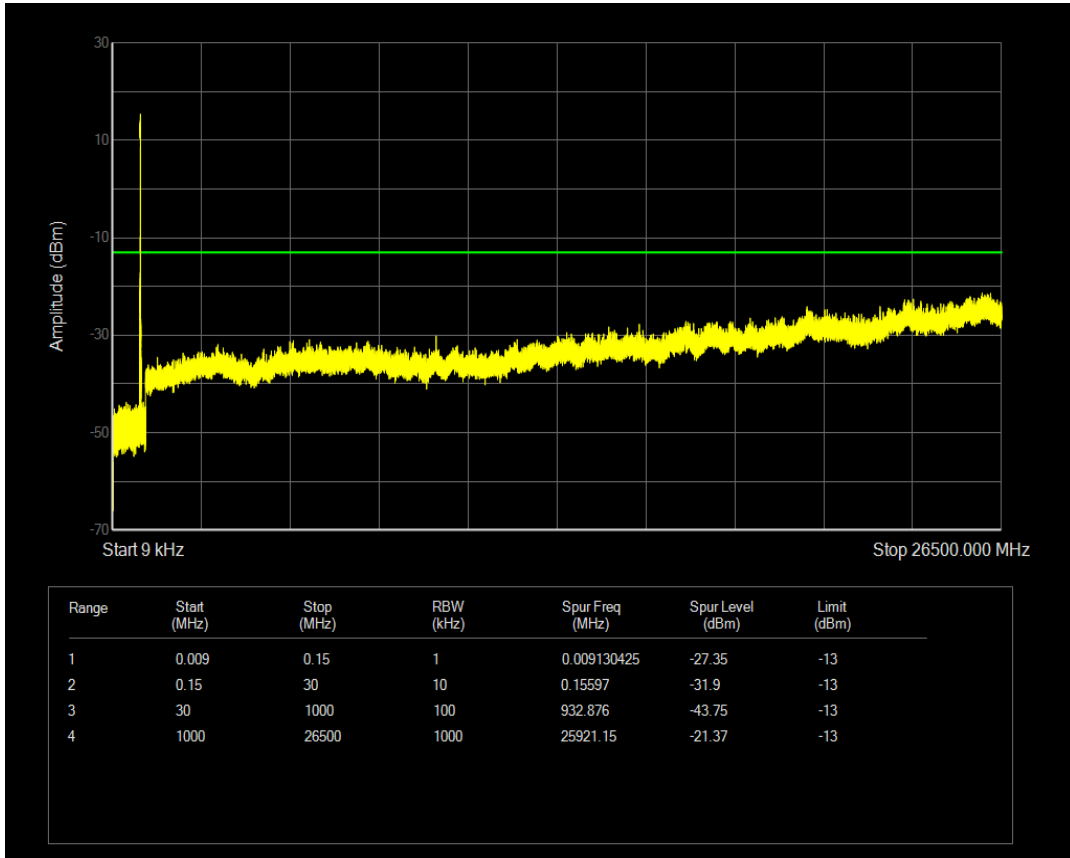

Band5 QPSK BW=5MHz Channel=20625 RB Size=25 Position=#0

Band5 16QAM BW=5MHz Channel=20625 RB Size=1 Position=#0