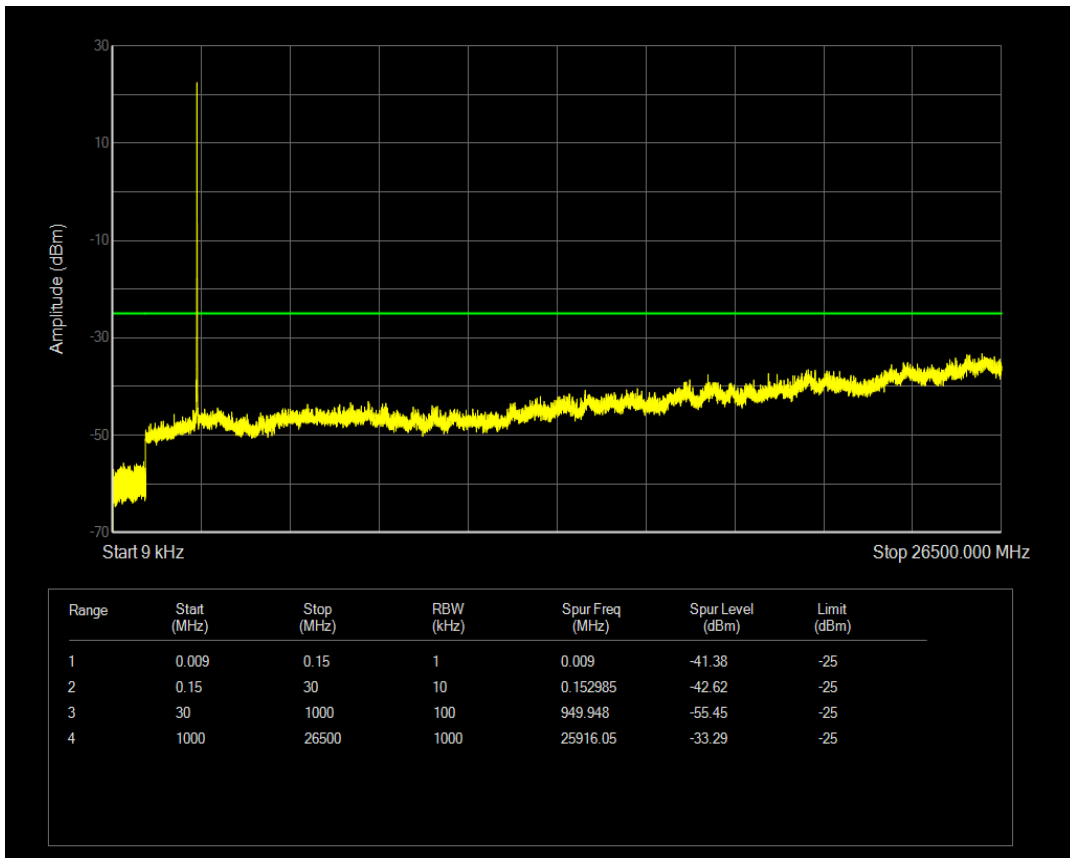

Band7 QPSK BW=5MHz Channel=21100 RB Size=25 Position=#0

Band7 16QAM BW=5MHz Channel=21100 RB Size=25 Position=#0