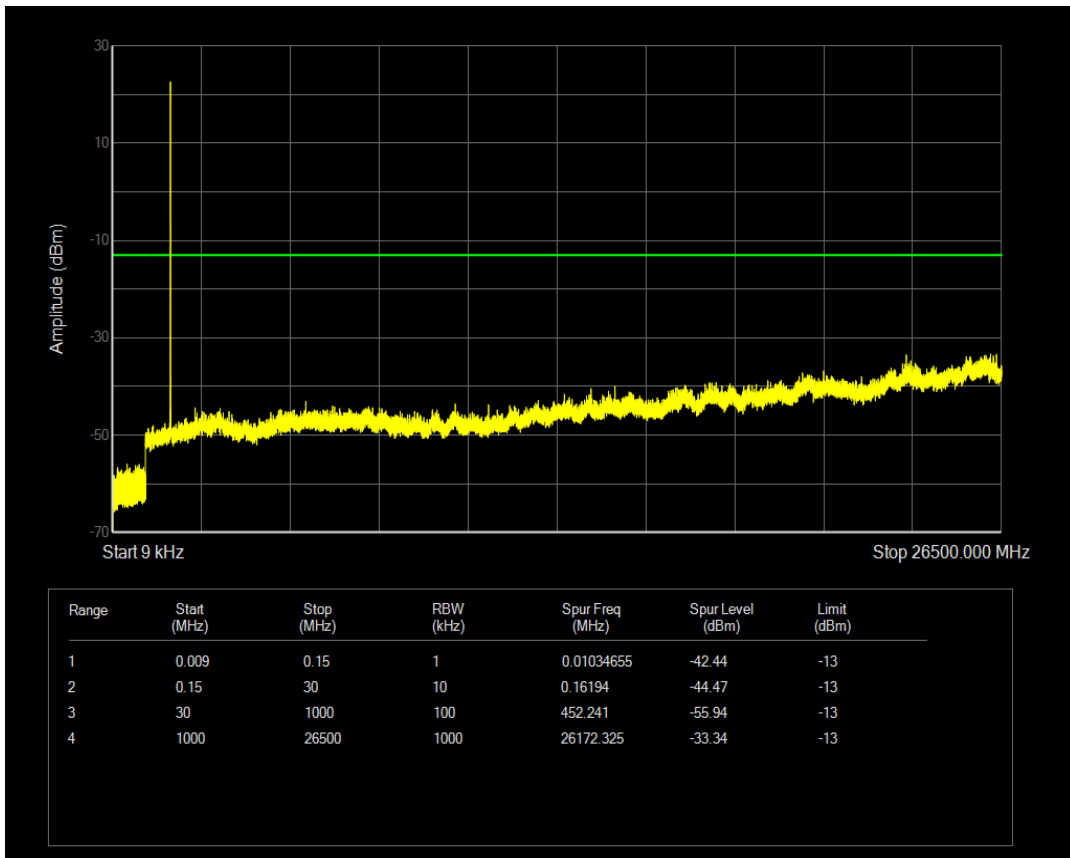

Band66 QPSK BW=3MHz Channel=132322 RB Size=15 Position=#0

Band66 16QAM BW=3MHz Channel=132322 RB Size=1 Position=#0