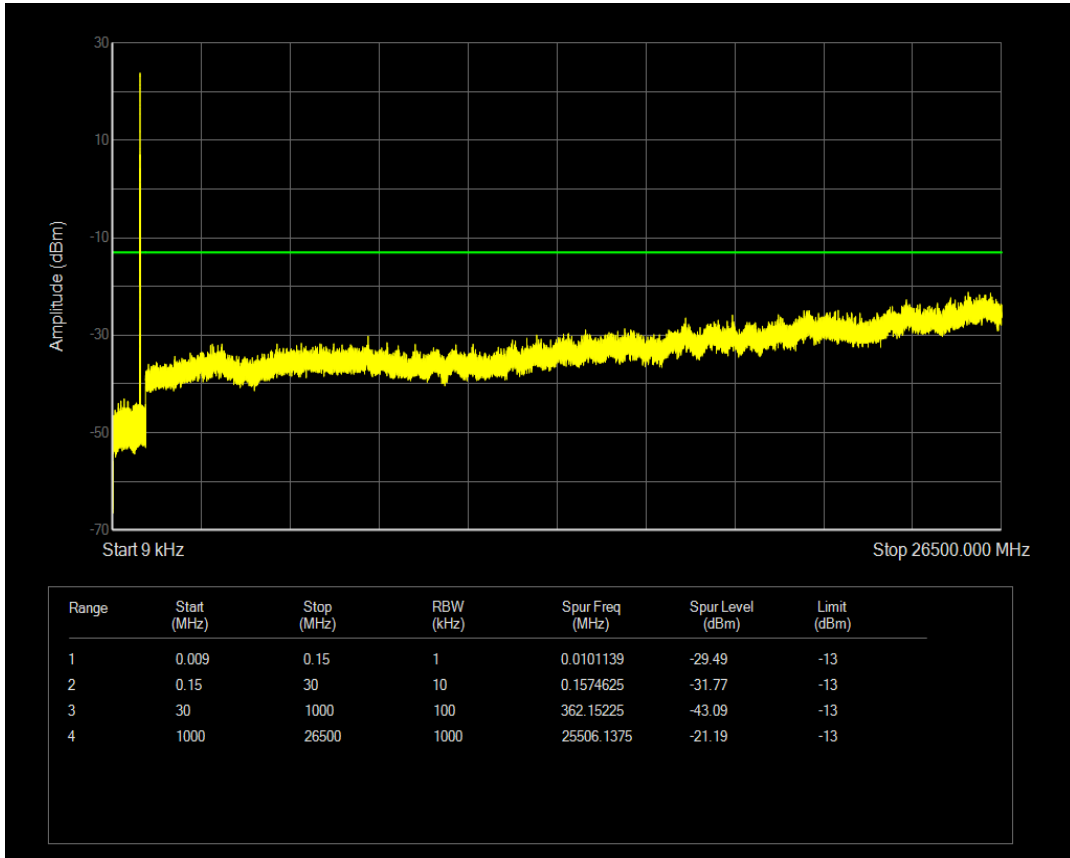

Band5 QPSK BW=3MHz Channel=20525 RB Size=1 Position=#0

Band5 QPSK BW=3MHz Channel=20525 RB Size=15 Position=#0

Band5 16QAM BW=3MHz Channel=20525 RB Size=15 Position=#0

Band5 16QAM BW=3MHz Channel=20525 RB Size=1 Position=#0