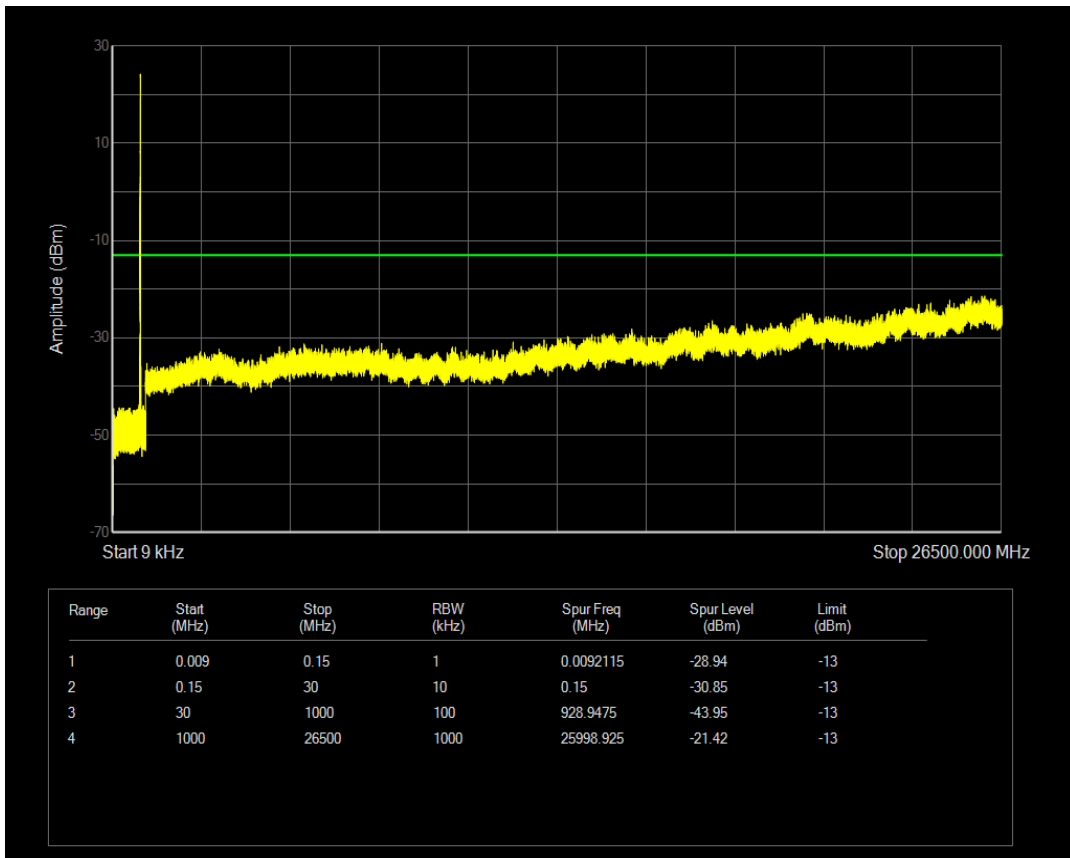

Band5 QPSK BW=5MHz Channel=20625 RB Size=1 Position=#0

Band5 QPSK BW=5MHz Channel=20625 RB Size=25 Position=#0