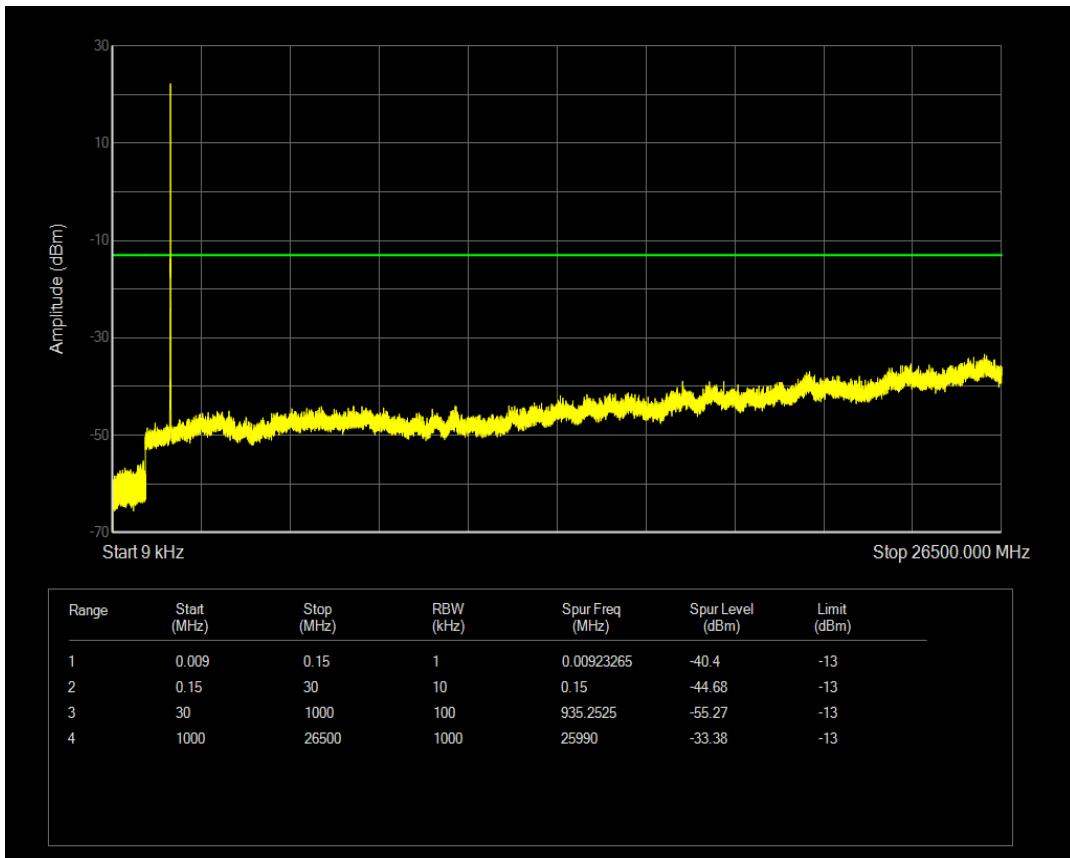

Band66 16QAM BW=5MHz Channel=132322 RB Size=25 Position=#0

Band66 QPSK BW=5MHz Channel=132647 RB Size=1 Position=#0