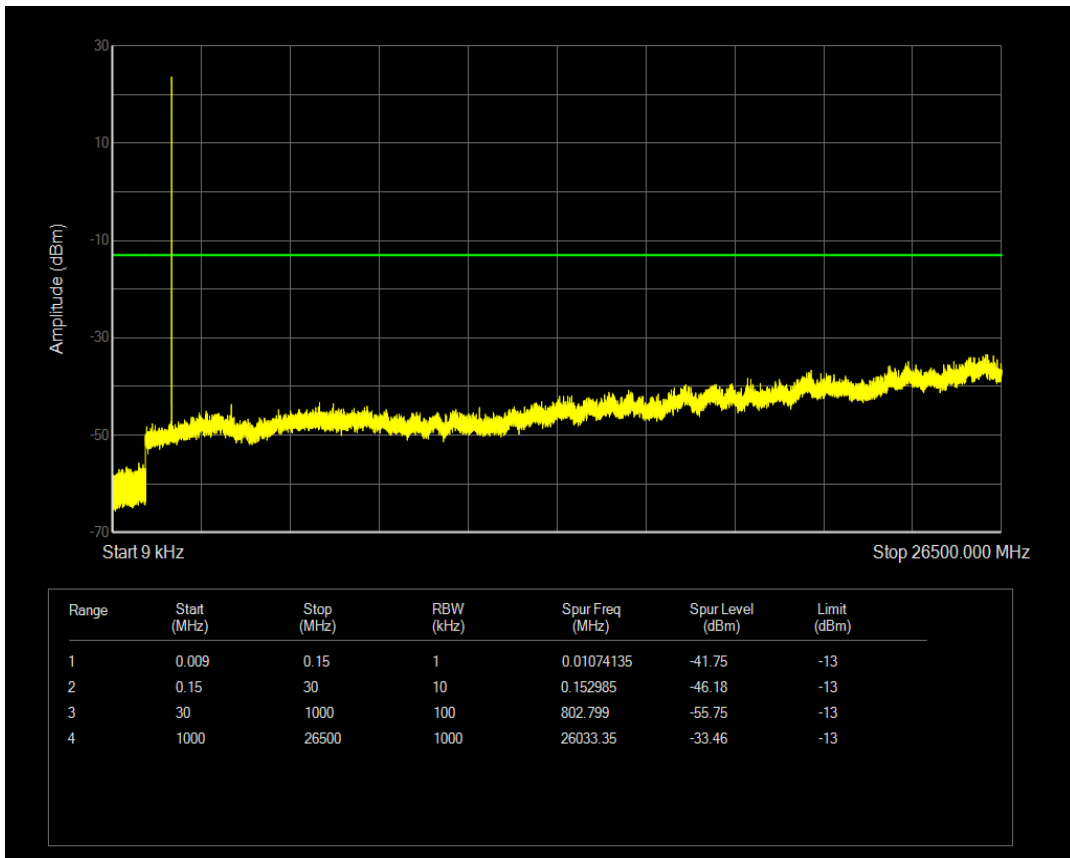

Band66 QPSK BW=1.4MHz Channel=132665 RB Size=6 Position=#0

Band66 16QAM BW=1.4MHz Channel=132665 RB Size=1 Position=#0