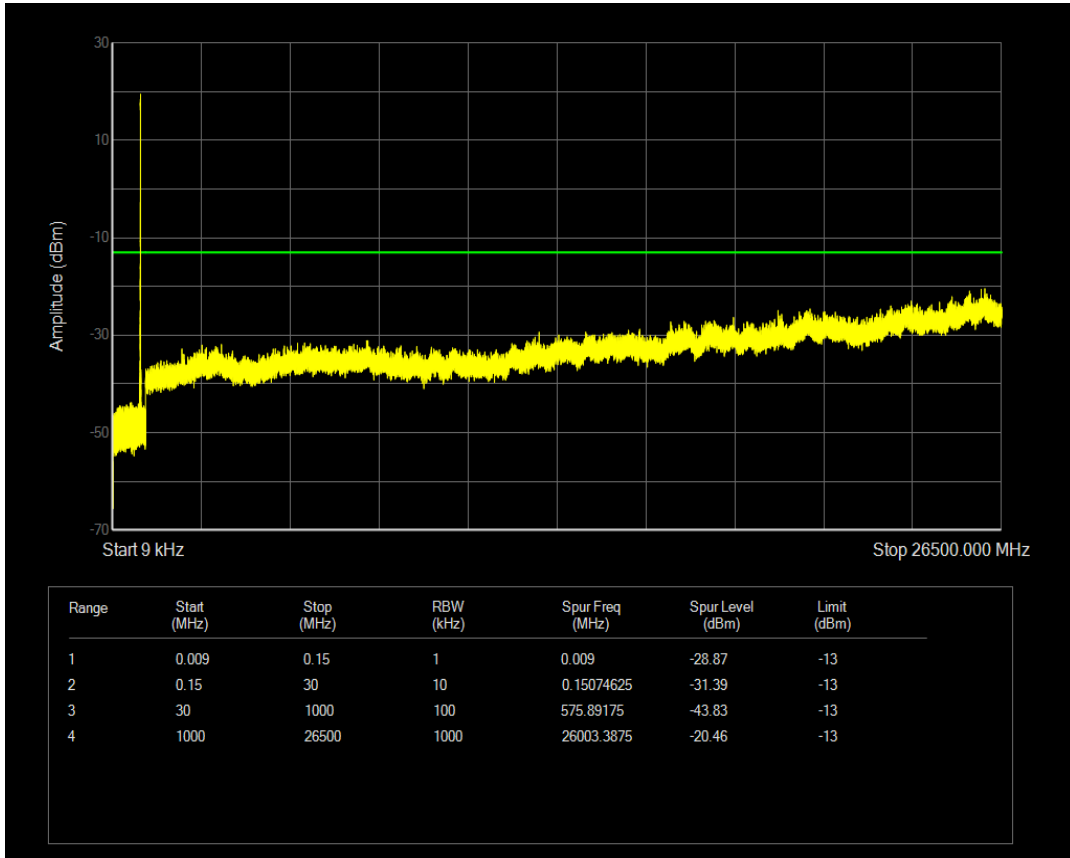

Band5 QPSK BW=1.4MHz Channel=20525 RB Size=1 Position=#0

Band5 QPSK BW=1.4MHz Channel=20525 RB Size=6 Position=#0

Band5 16QAM BW=1.4MHz Channel=20525 RB Size=1 Position=#0

Band5 16QAM BW=1.4MHz Channel=20525 RB Size=6 Position=#0

Band5 QPSK BW=1.4MHz Channel=20643 RB Size=1 Position=#0

Band5 QPSK BW=1.4MHz Channel=20643 RB Size=6 Position=#0

Band5 16QAM BW=1.4MHz Channel=20643 RB Size=1 Position=#0

Band5 16QAM BW=1.4MHz Channel=20643 RB Size=6 Position=#0