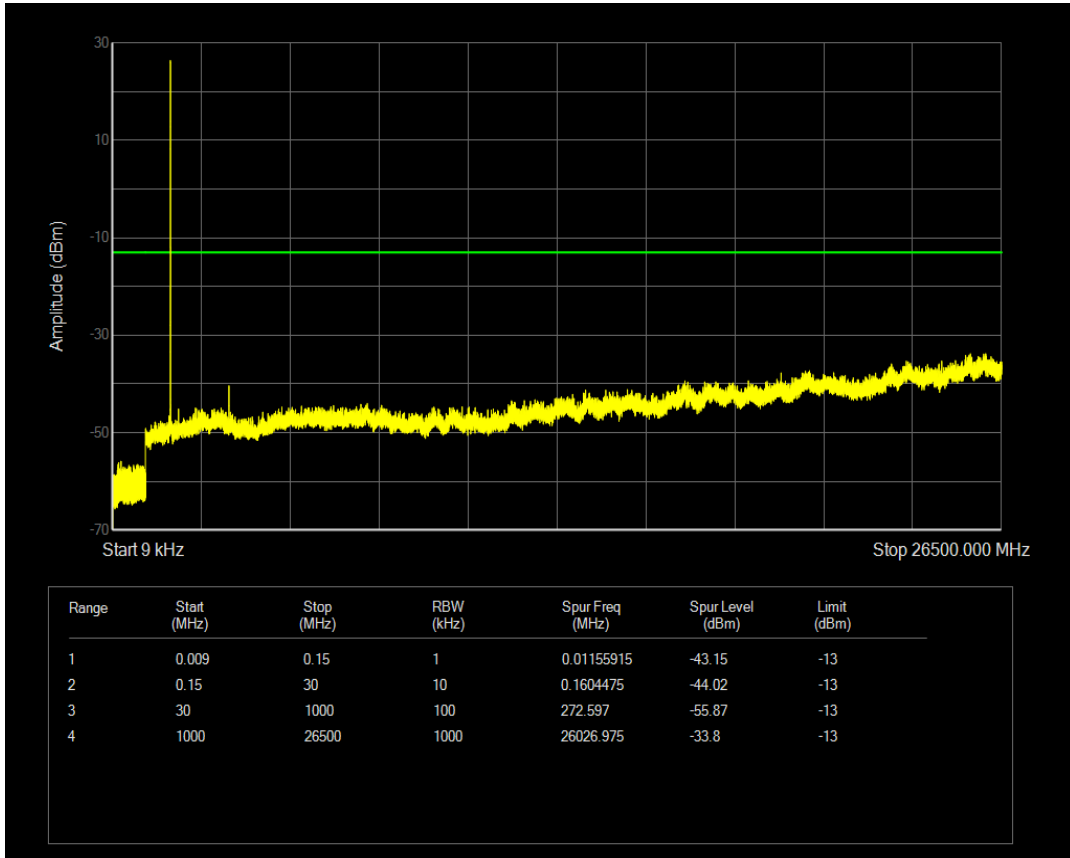

Band66 QPSK BW=3MHz Channel=132322 RB Size=1 Position=#0

Band66 QPSK BW=3MHz Channel=132322 RB Size=15 Position=#0