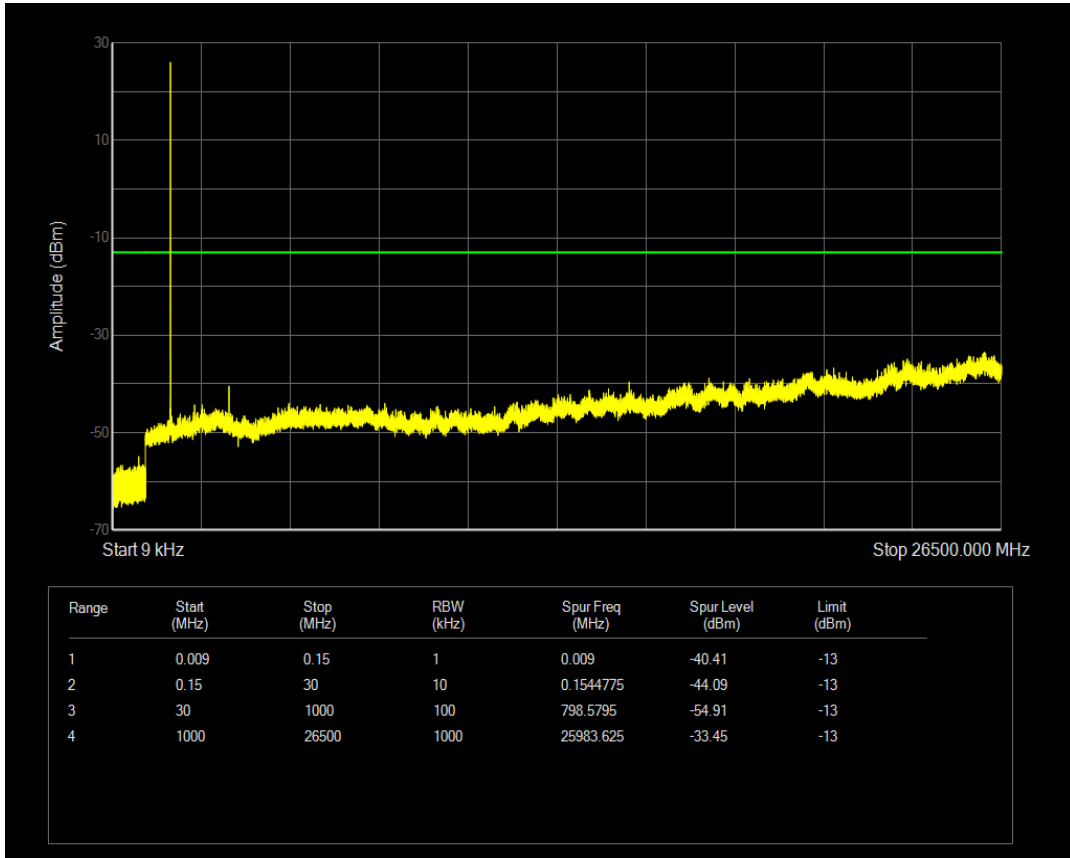

Band66 QPSK BW=1.4MHz Channel=132322 RB Size=1 Position=#0

Band66 QPSK BW=1.4MHz Channel=132322 RB Size=6 Position=#0