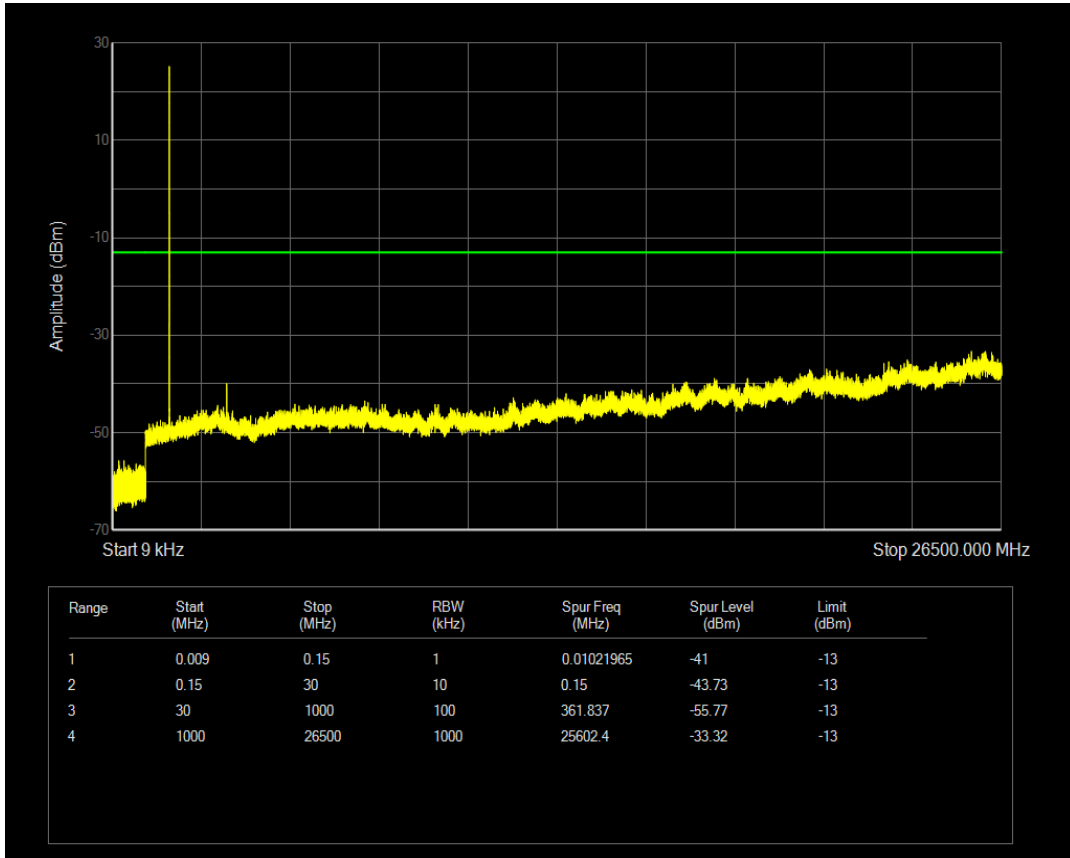

Band66 QPSK BW=3MHz Channel=131987 RB Size=1 Position=#0

Band66 16QAM BW=3MHz Channel=131987 RB Size=1 Position=#0