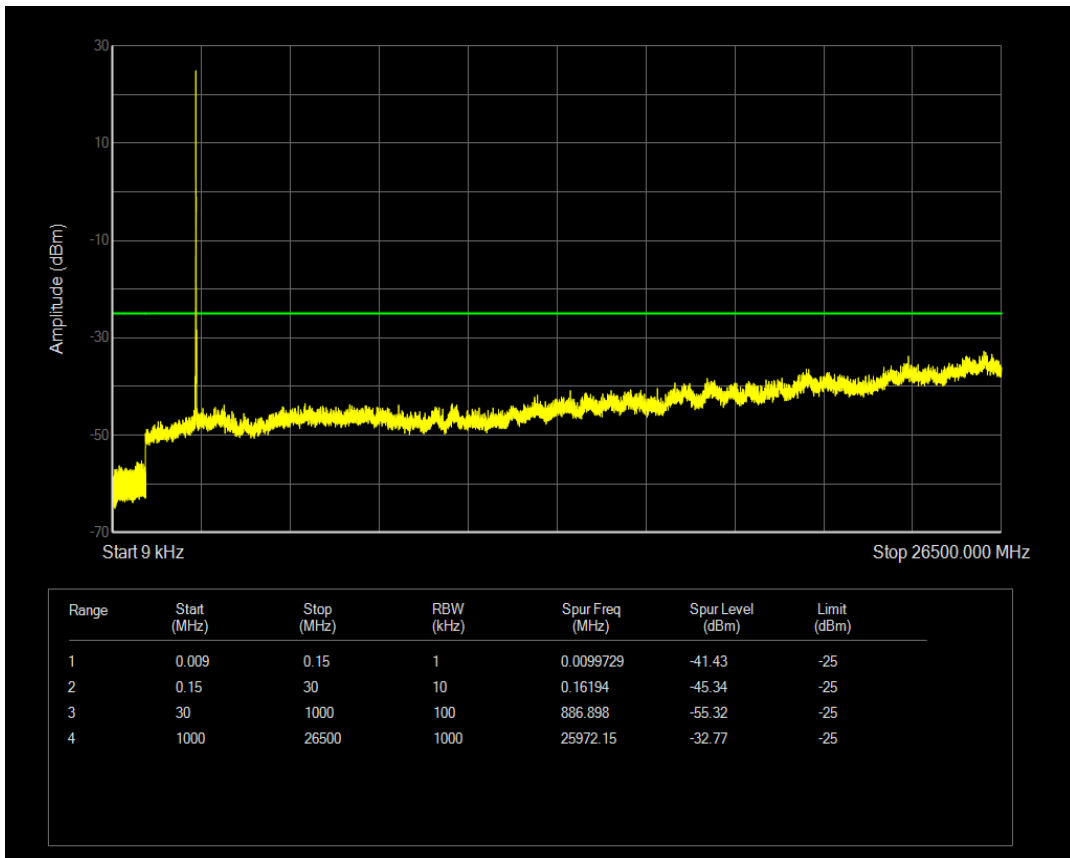

Band7 QPSK BW=5MHz Channel=21425 RB Size=1 Position=#0

Band7 QPSK BW=5MHz Channel=21425 RB Size=25 Position=#0

Band7 16QAM BW=5MHz Channel=21425 RB Size=1 Position=#0

Band7 16QAM BW=5MHz Channel=21425 RB Size=25 Position=#0

Band7 QPSK BW=10MHz Channel=20800 RB Size=1 Position=#0

Band7 QPSK BW=10MHz Channel=20800 RB Size=50 Position=#0

Band7 16QAM BW=10MHz Channel=20800 RB Size=1 Position=#0

Band7 QPSK BW=10MHz Channel=21100 RB Size=1 Position=#0