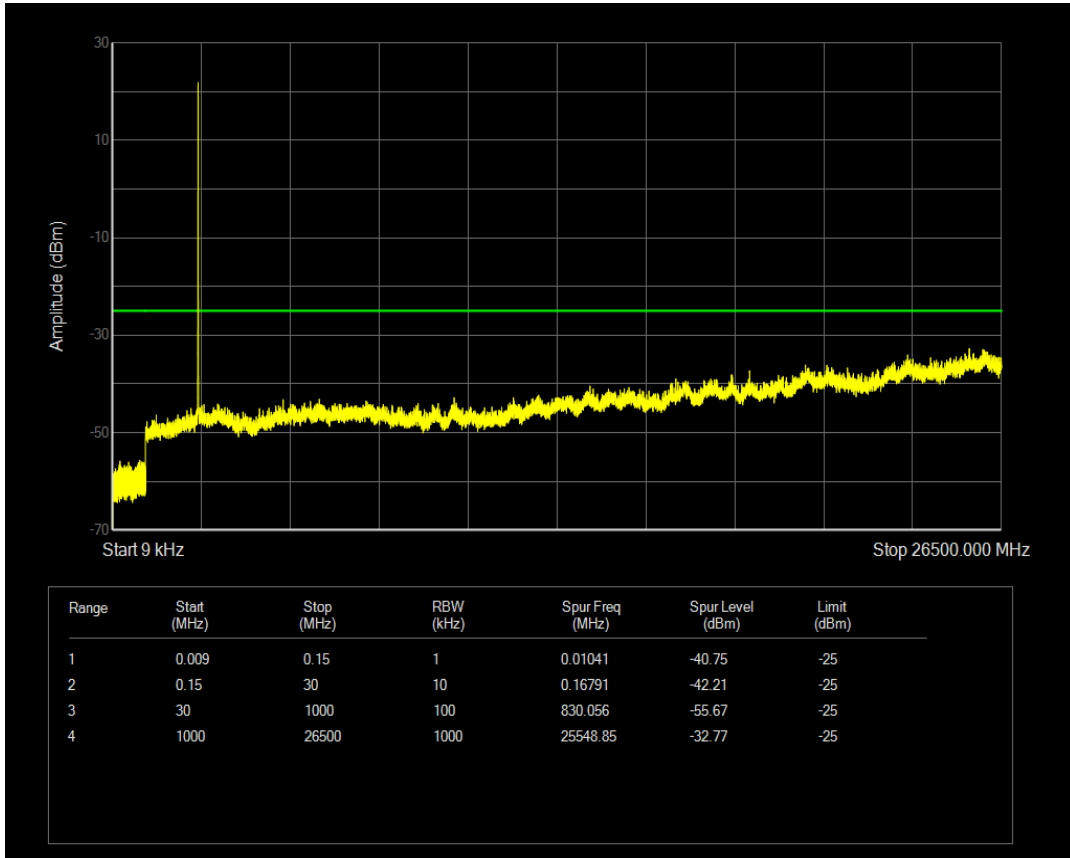

Band7 QPSK BW=5MHz Channel=21425 RB Size=1 Position=#0

Band7 QPSK BW=5MHz Channel=21425 RB Size=25 Position=#0

Band7 16QAM BW=5MHz Channel=21425 RB Size=1 Position=#0

Band7 16QAM BW=5MHz Channel=21425 RB Size=25 Position=#0

Band7 QPSK BW=10MHz Channel=20800 RB Size=1 Position=#0

Band7 QPSK BW=10MHz Channel=20800 RB Size=50 Position=#0

Band7 16QAM BW=10MHz Channel=20800 RB Size=1 Position=#0

Band7 QPSK BW=10MHz Channel=21100 RB Size=1 Position=#0