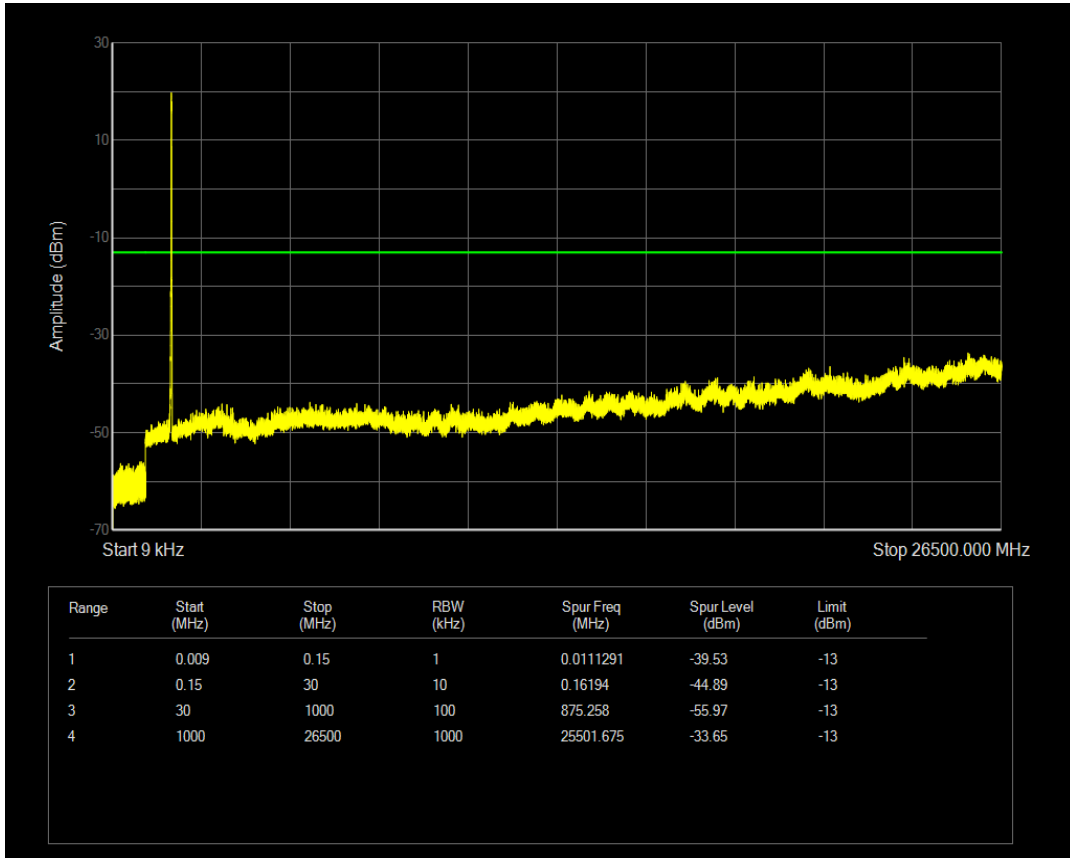

Band66 QPSK BW=15MHz Channel=132597 RB Size=75 Position=#0

Band66 16QAM BW=15MHz Channel=132597 RB Size=1 Position=#0