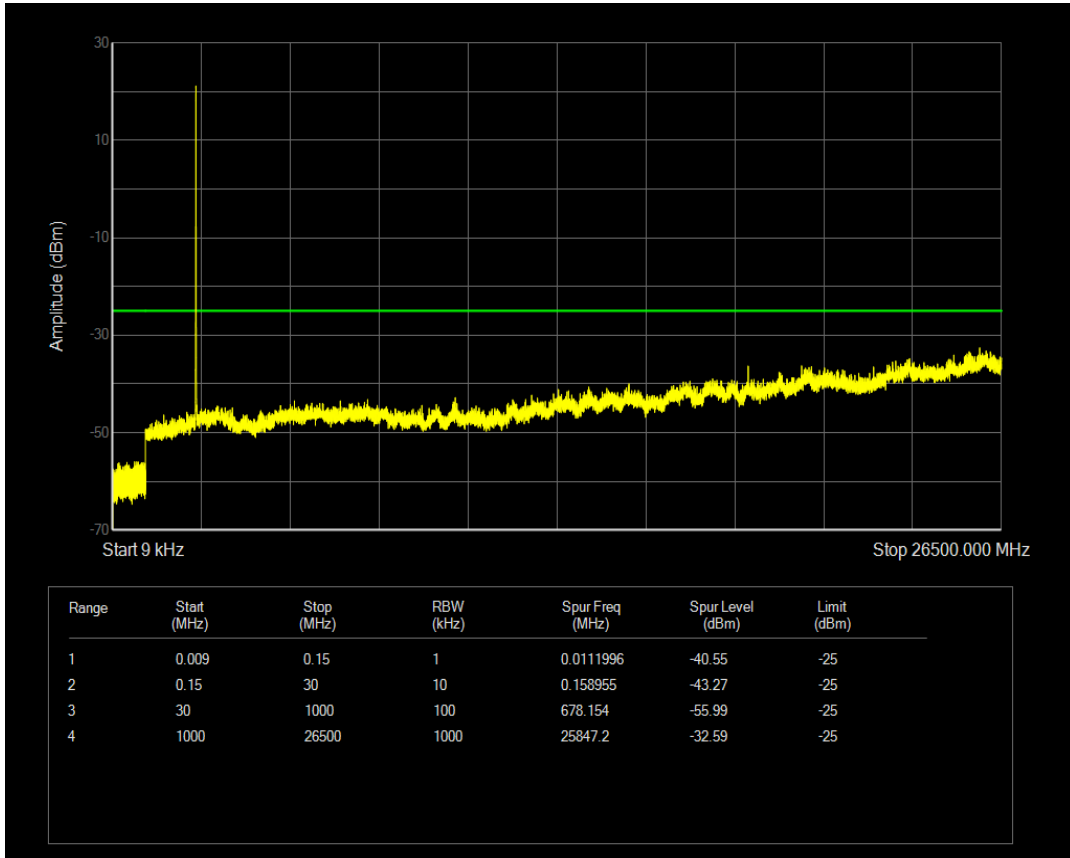

Band7 QPSK BW=5MHz Channel=20775 RB Size=1 Position=#0

Band7 QPSK BW=5MHz Channel=20775 RB Size=25 Position=#0

Band7 16QAM BW=5MHz Channel=20775 RB Size=1 Position=#0

Band7 16QAM BW=5MHz Channel=20775 RB Size=25 Position=#0