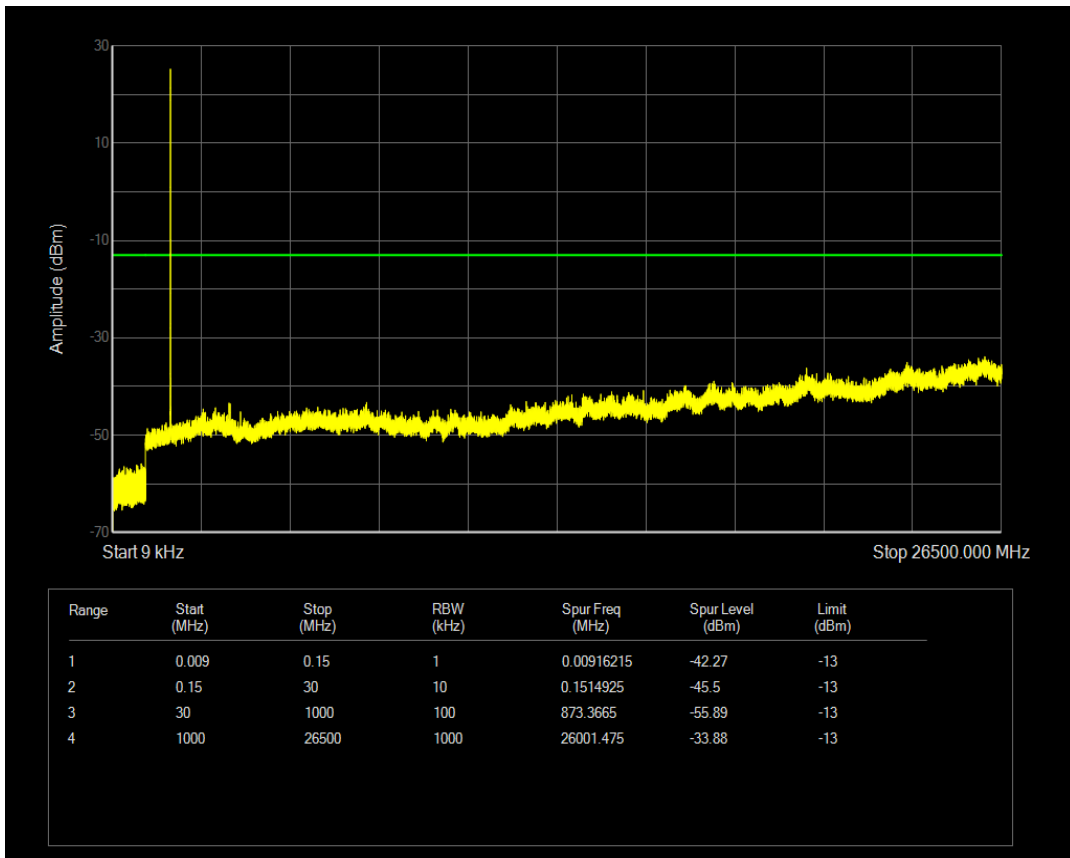

Band66 16QAM BW=3MHz Channel=132322 RB Size=15 Position=#0

Band66 QPSK BW=3MHz Channel=132657 RB Size=1 Position=#0