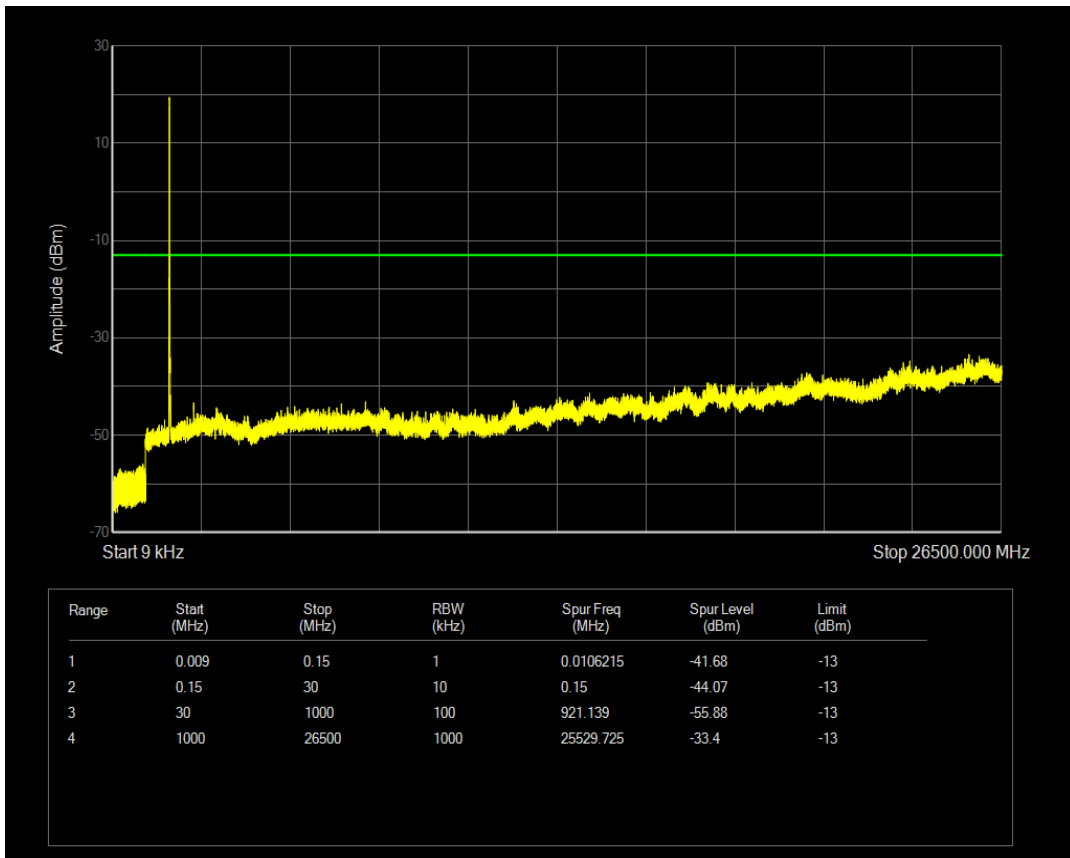

Band66 QPSK BW=10MHz Channel=132022 RB Size=50 Position=#0

Band66 16QAM BW=10MHz Channel=132022 RB Size=1 Position=#0