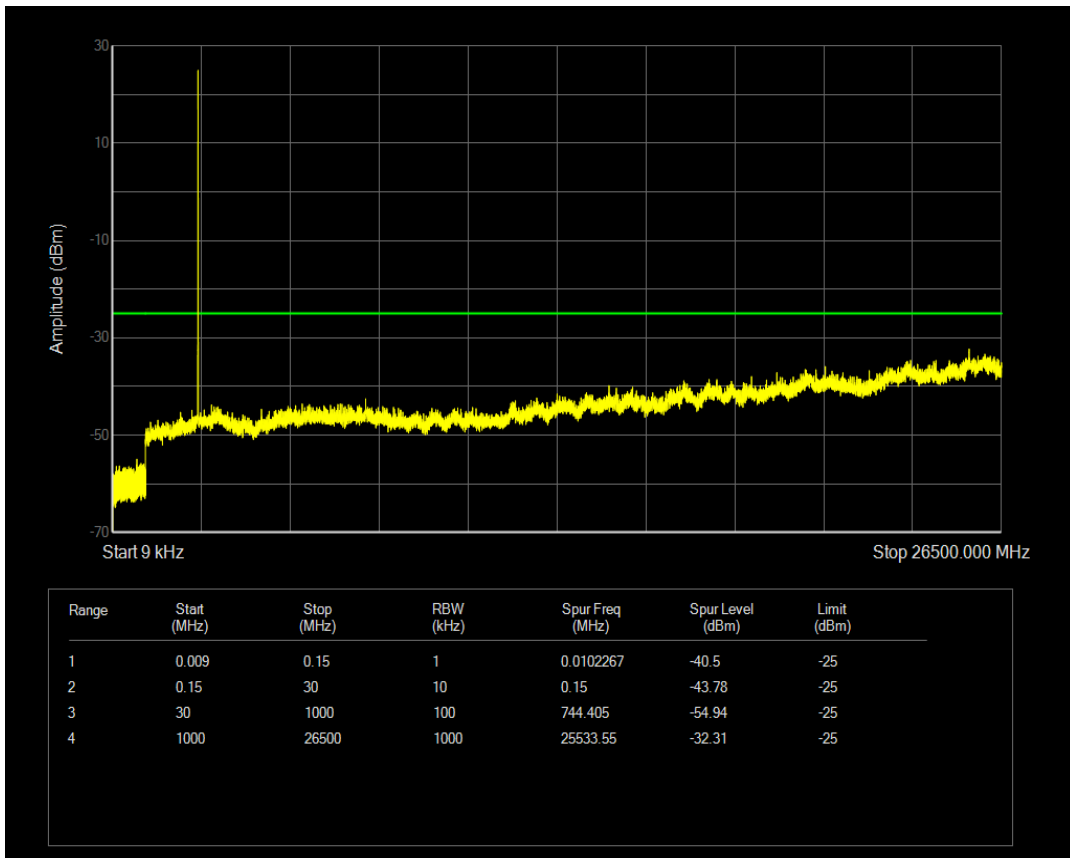

Band7 16QAM BW=5MHz Channel=21425 RB Size=1 Position=#0

Band7 16QAM BW=5MHz Channel=21425 RB Size=25 Position=#0