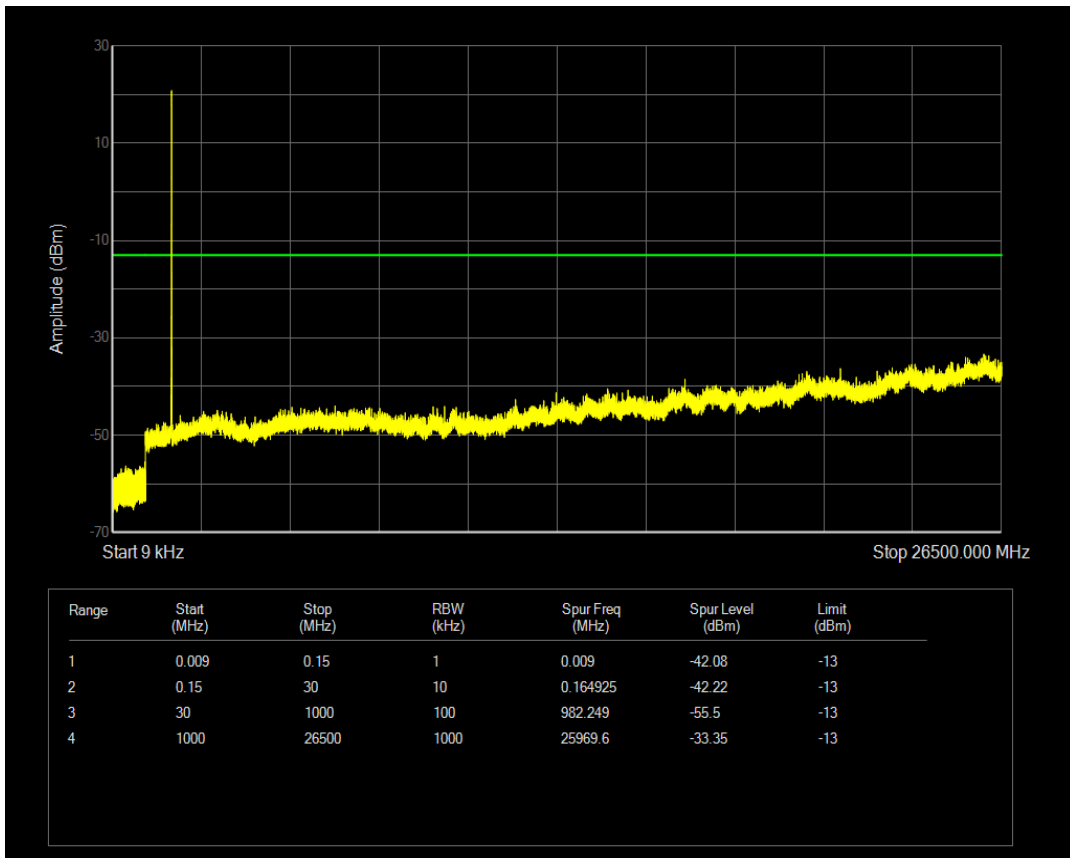

Band66 16QAM BW=5MHz Channel=132647 RB Size=25 Position=#0

Band66 QPSK BW=10MHz Channel=132022 RB Size=1 Position=#0