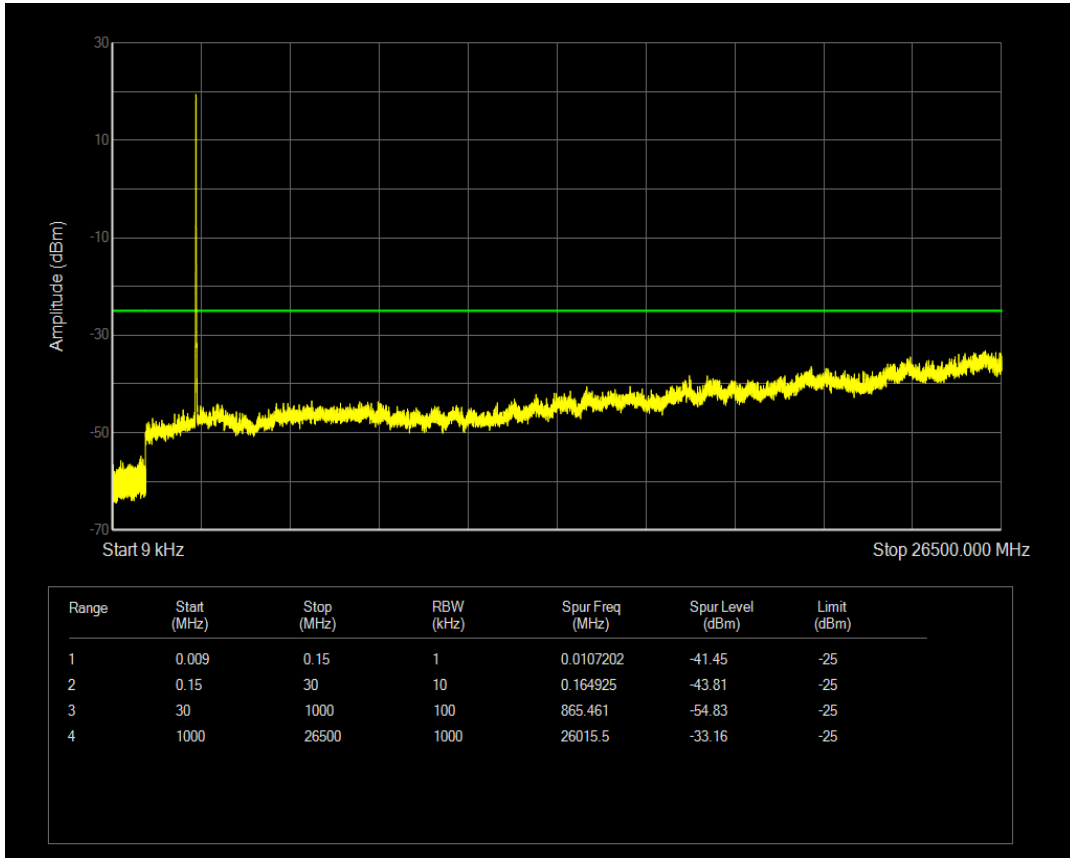

Band7 QPSK BW=5MHz Channel=21425 RB Size=1 Position=#0

Band7 QPSK BW=5MHz Channel=21425 RB Size=25 Position=#0

Band7 16QAM BW=5MHz Channel=21425 RB Size=1 Position=#0

Band7 16QAM BW=5MHz Channel=21425 RB Size=25 Position=#0

Band7 QPSK BW=10MHz Channel=20800 RB Size=1 Position=#0

Band7 QPSK BW=10MHz Channel=20800 RB Size=50 Position=#0

Band7 16QAM BW=10MHz Channel=20800 RB Size=1 Position=#0

Band7 QPSK BW=10MHz Channel=21100 RB Size=1 Position=#0