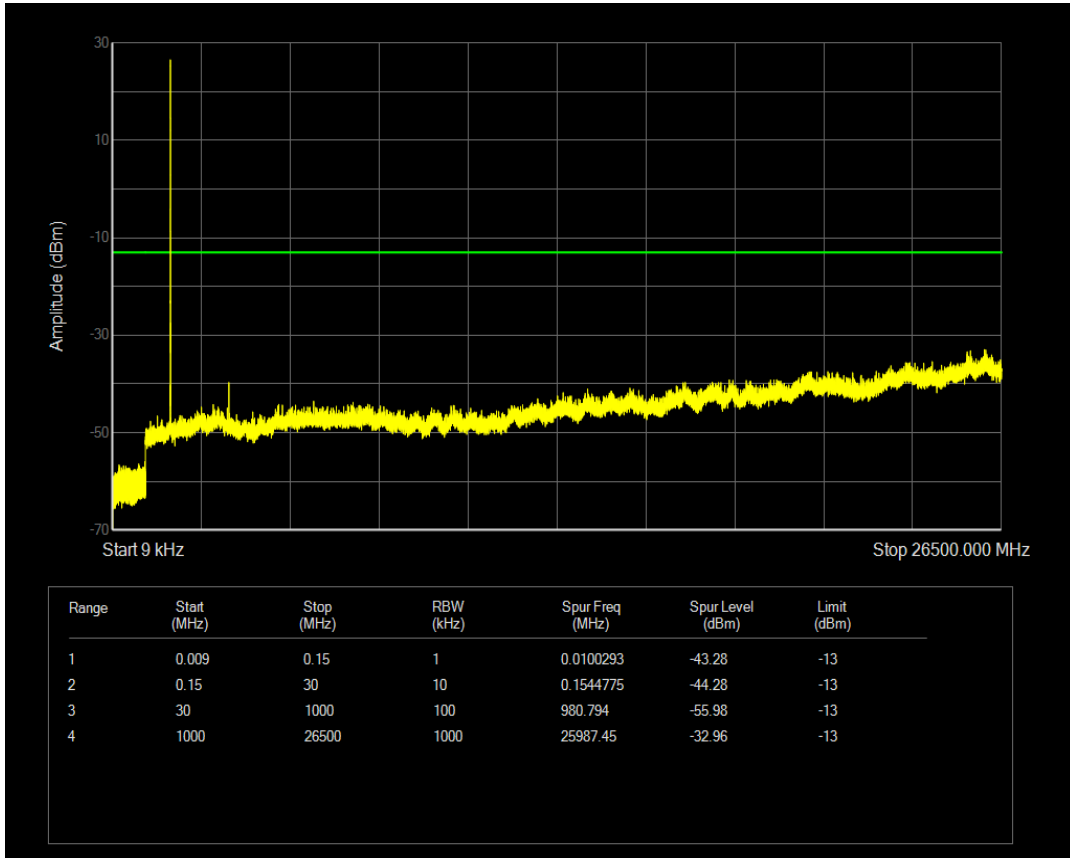

Band66 16QAM BW=5MHz Channel=131997 RB Size=25 Position=#0

Band66 QPSK BW=5MHz Channel=132322 RB Size=1 Position=#0

Band66 QPSK BW=5MHz Channel=132322 RB Size=25 Position=#0

Band66 16QAM BW=5MHz Channel=132322 RB Size=1 Position=#0