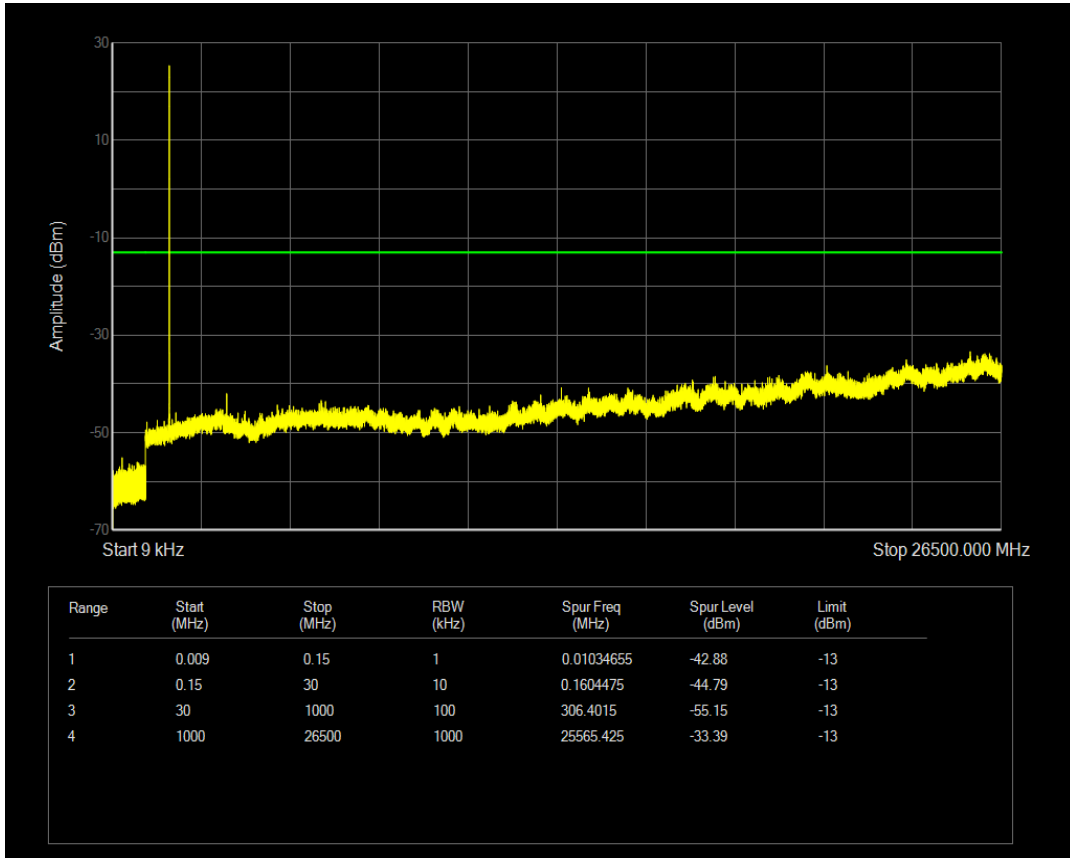

Band5 16QAM BW=10MHz Channel=20600 RB Size=1 Position=#0

Band66 QPSK BW=1.4MHz Channel=131979 RB Size=1 Position=#0

Band66 QPSK BW=1.4MHz Channel=131979 RB Size=6 Position=#0

Band66 16QAM BW=1.4MHz Channel=131979 RB Size=1 Position=#0