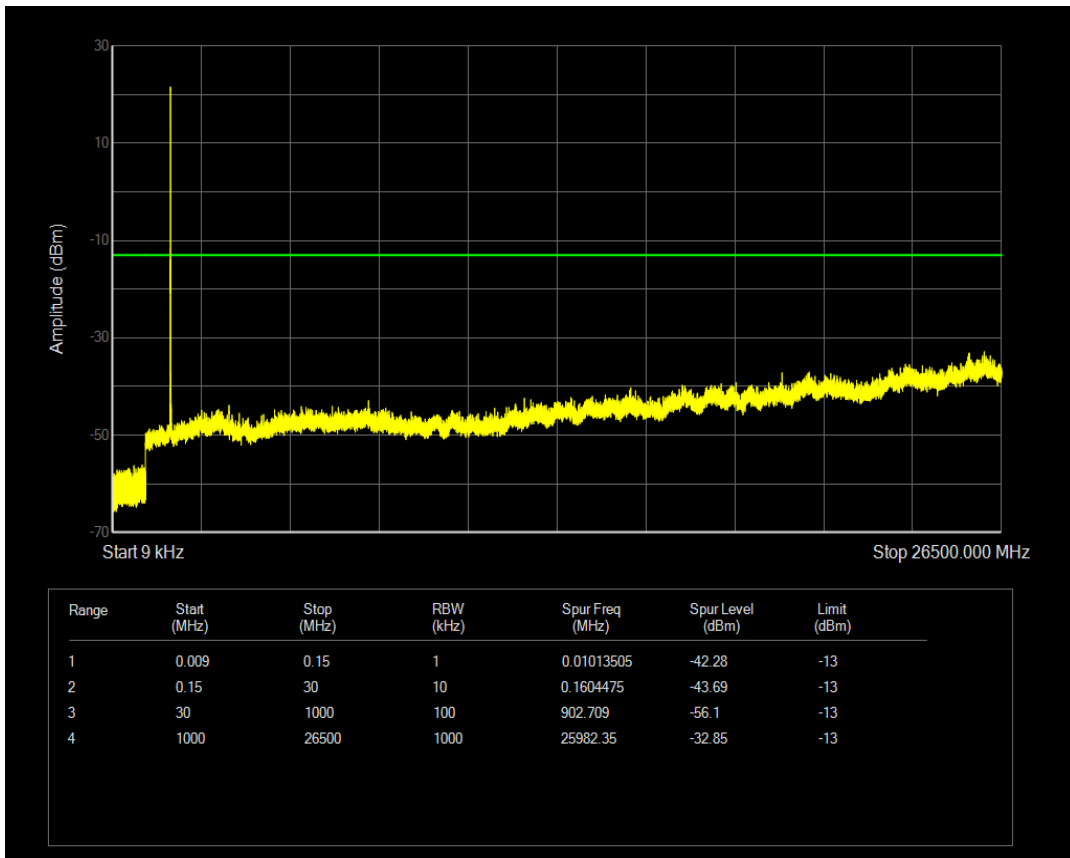

Band66 QPSK BW=5MHz Channel=132322 RB Size=25 Position=#0

Band66 16QAM BW=5MHz Channel=132322 RB Size=1 Position=#0