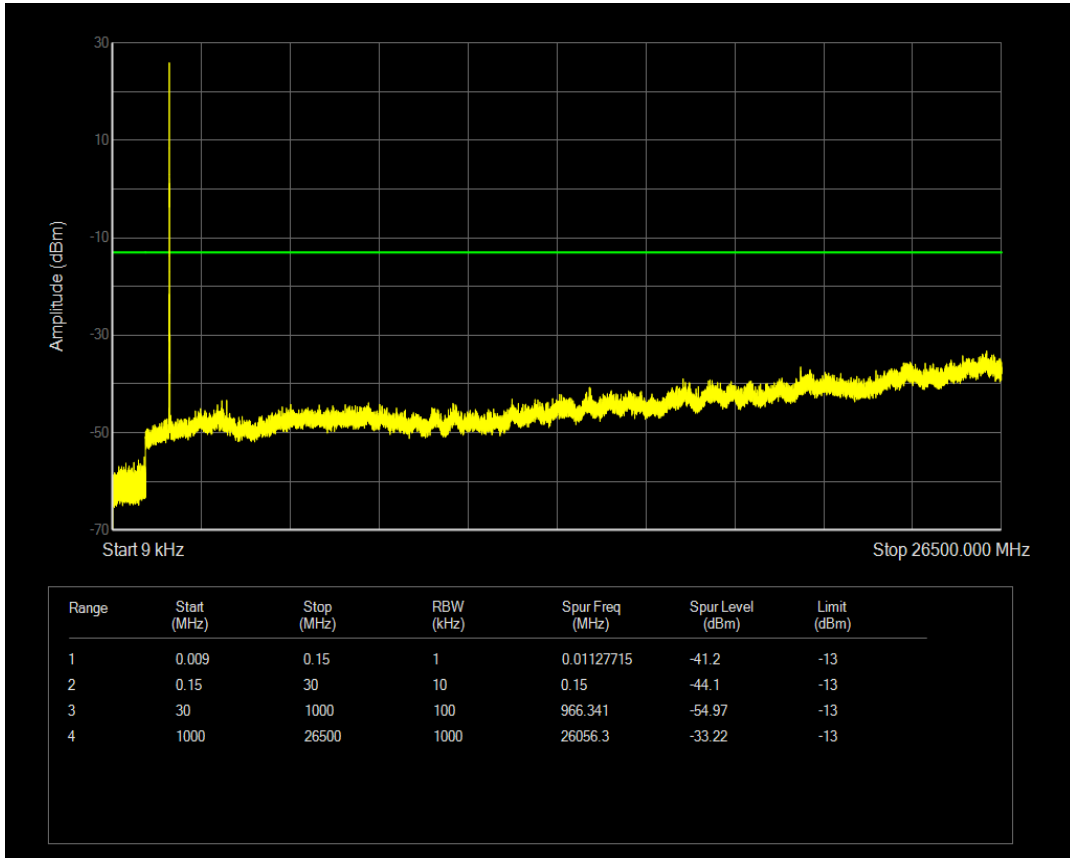

Band66 QPSK BW=10MHz Channel=132022 RB Size=1 Position=#0

Band66 QPSK BW=10MHz Channel=132022 RB Size=50 Position=#0