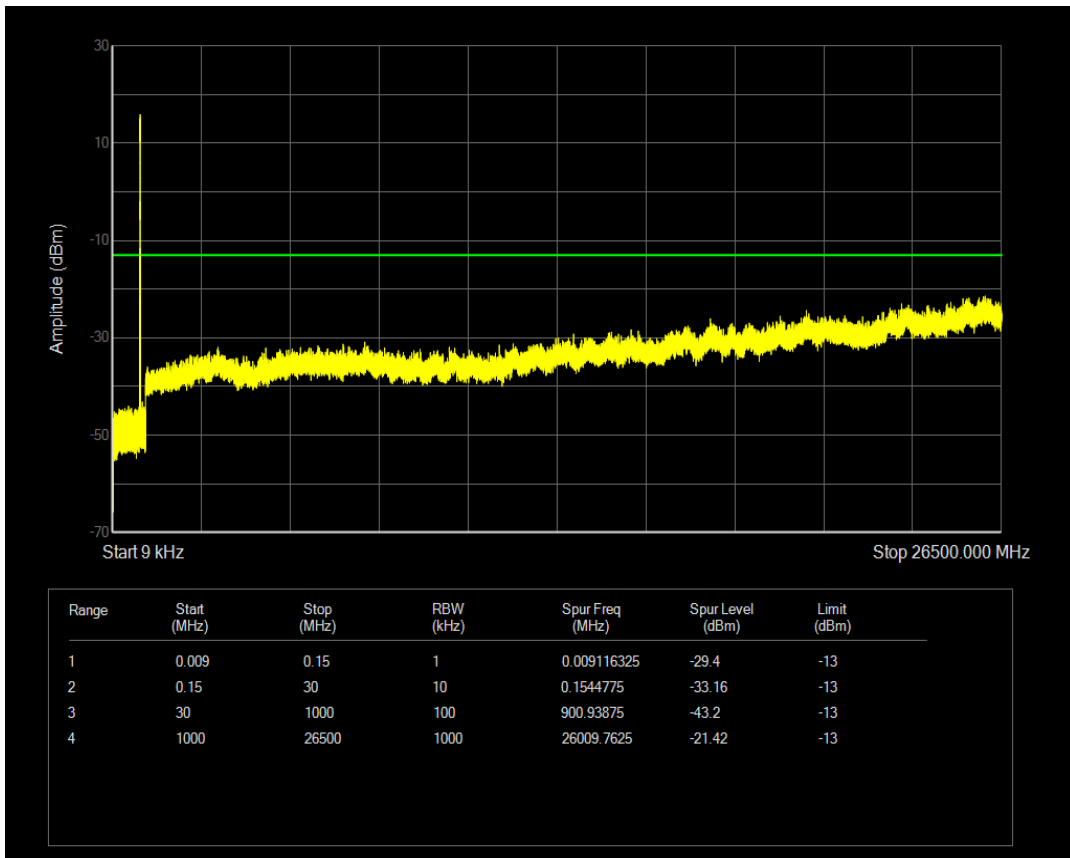

Band5 16QAM BW=3MHz Channel=20525 RB Size=15 Position=#0

Band5 16QAM BW=3MHz Channel=20525 RB Size=1 Position=#0