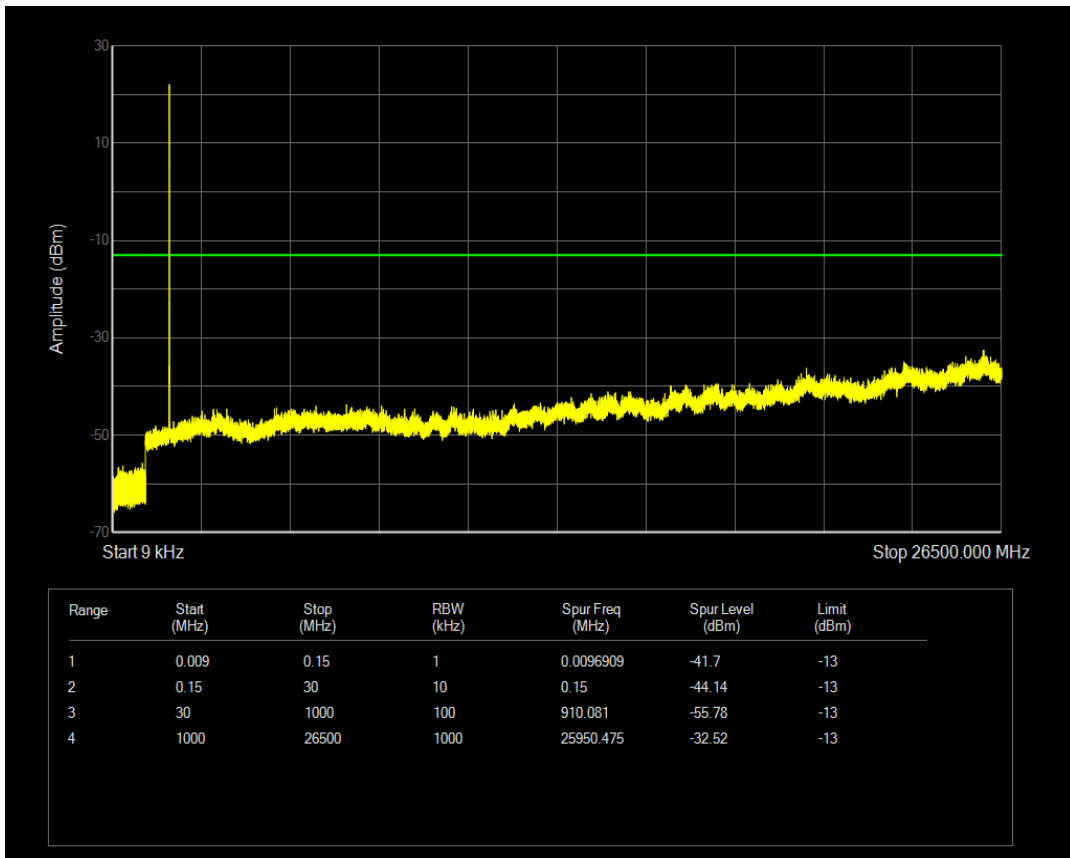

Band66 16QAM BW=3MHz Channel=131987 RB Size=15 Position=#0

Band66 QPSK BW=3MHz Channel=132322 RB Size=1 Position=#0