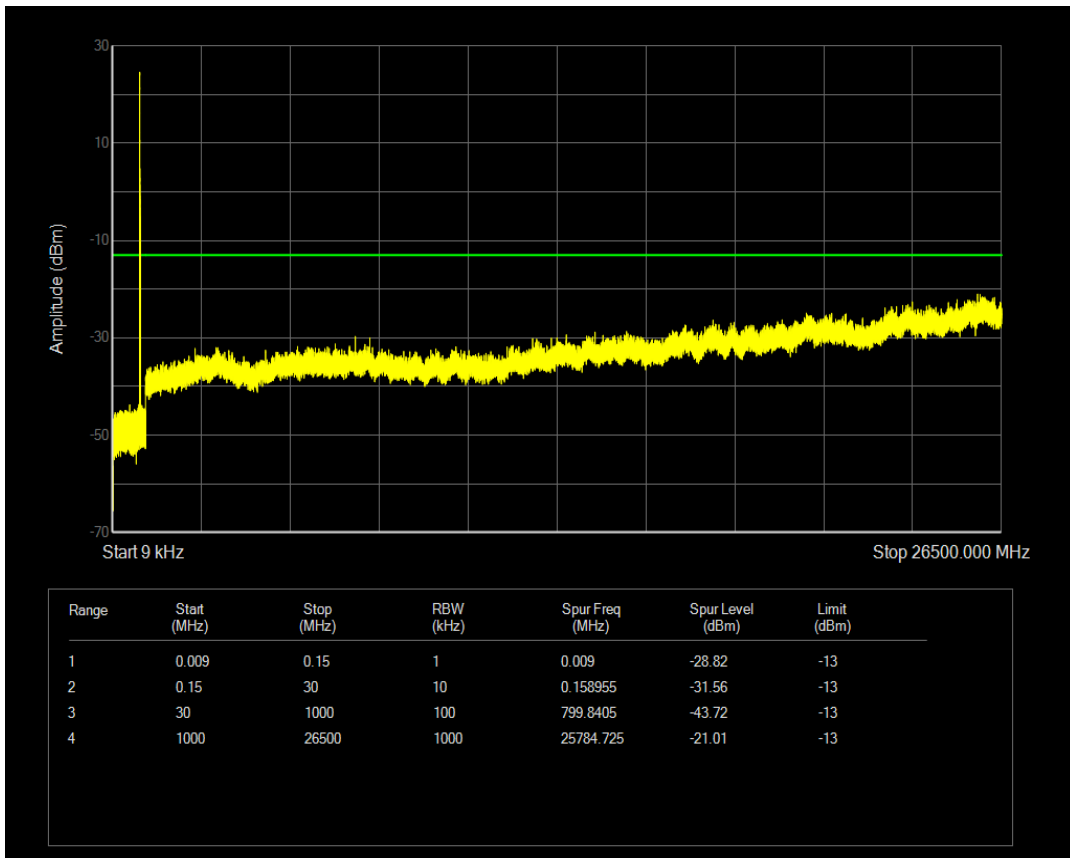

Band5 16QAM BW=5MHz Channel=20425 RB Size=1 Position=#0

Band5 16QAM BW=5MHz Channel=20425 RB Size=25 Position=#0