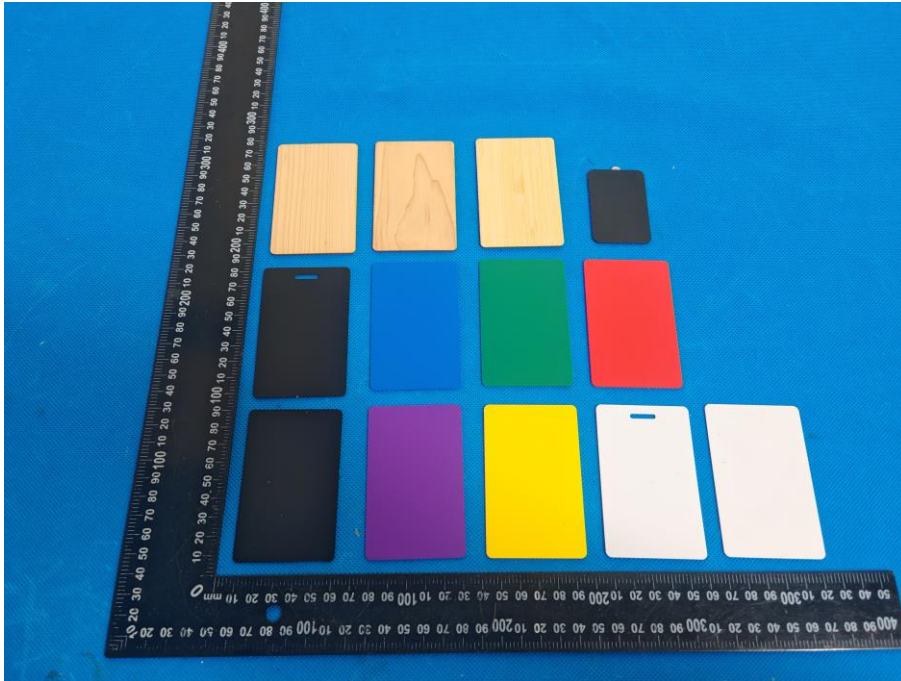

Shenzhen DL Testing Technology Co., Ltd.

EUT PHOTO(External Photos)

Shenzhen DL Testing Technology Co., Ltd.

Shenzhen DL Testing Technology Co., Ltd.

***** END OF REPORT *****