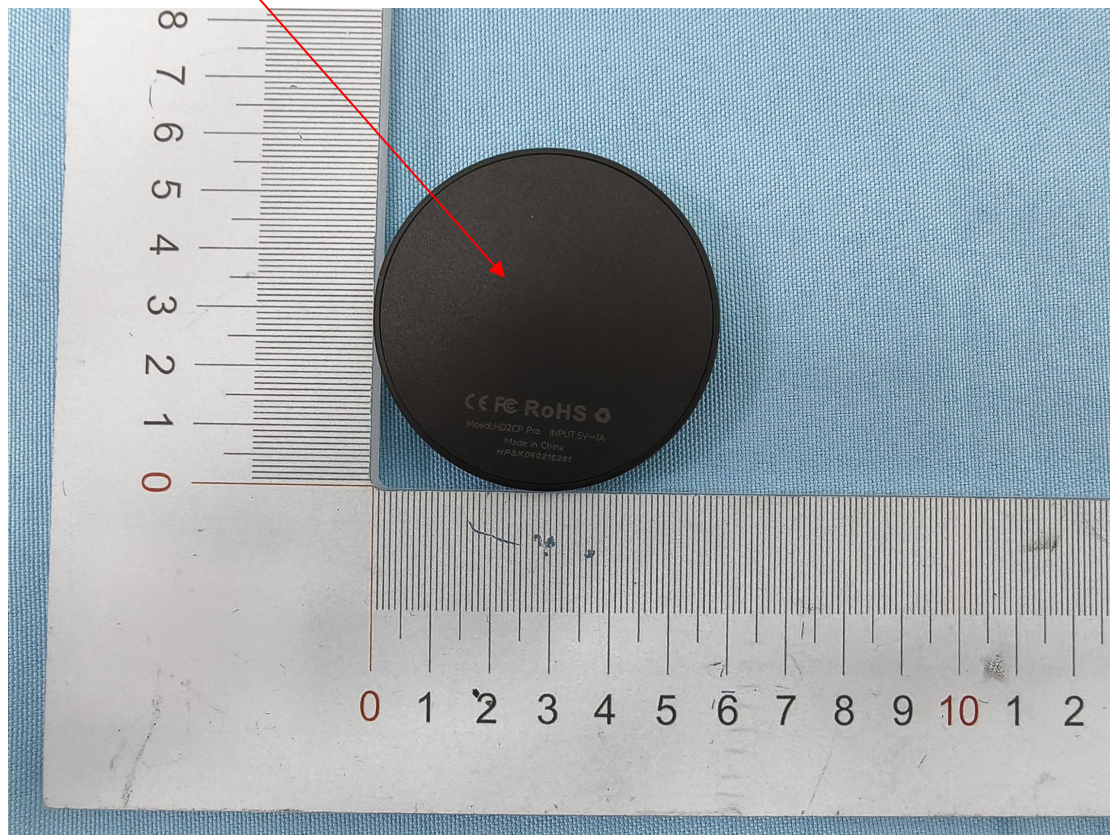

Label Location On EUT

Label

Carlinkit[®]

FCC

Model: HD2CP Pro **FCC ID: 2BKBF-LOCH**

Function: Original car wired CarPlay to wireless CarPlay /Android Auto, support HDMI signal source input to the original car

Size: 58.5×58.5×9.5mm

Manufacturer: Tuqu (Huizhou) Technical Service Co., LTD

Tel: 400-930-3035 **Web:** www.carlinkit.com