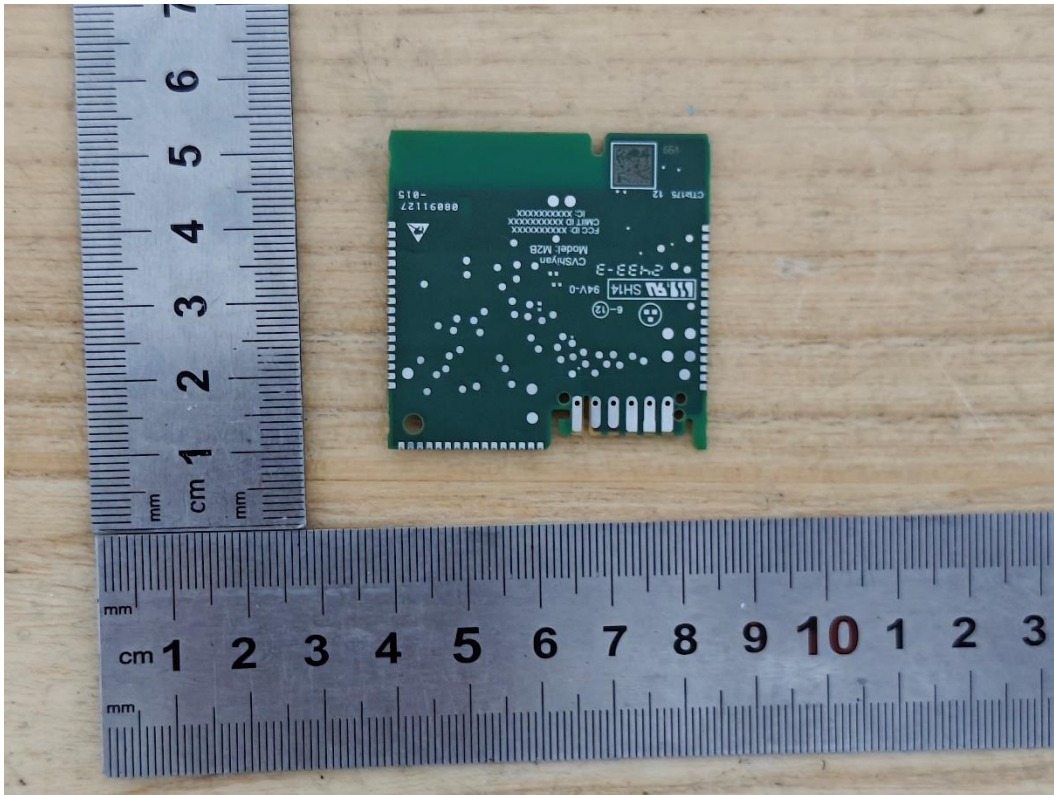

External Photographs

External Photos

Circular hole diameter: 1.2mm

Shielding opening height: 1 ± 0.1 mm