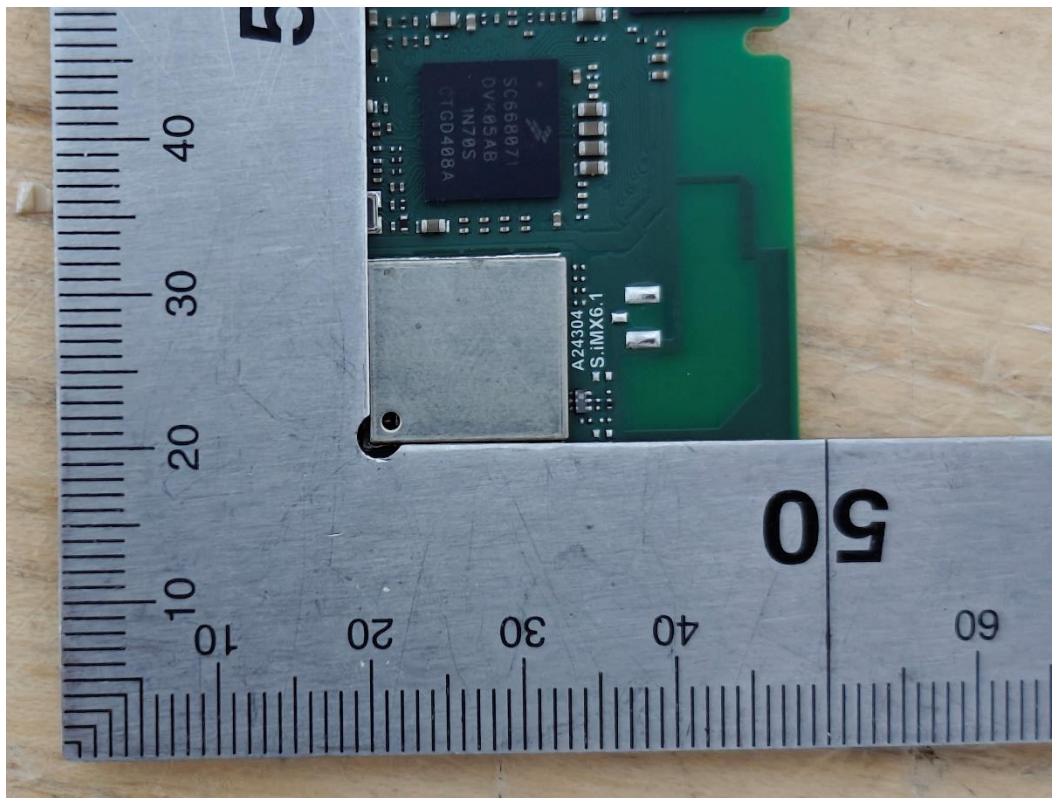

External Photographs

External Photos

Circular hole diameter: 1.2mm

Shielding opening height: 1 ± 0.1 mm