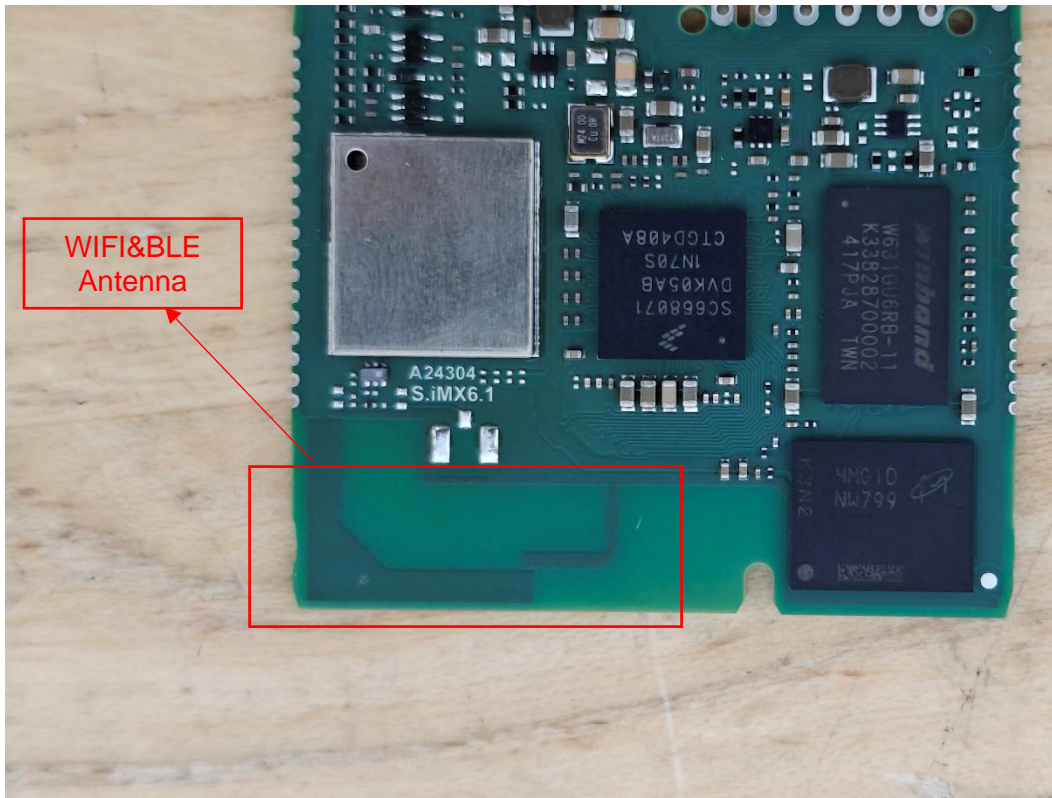

External Photographs

External Photos

Circular hole diameter: 1.2mm

Shielding opening height: 1 ± 0.1 mm