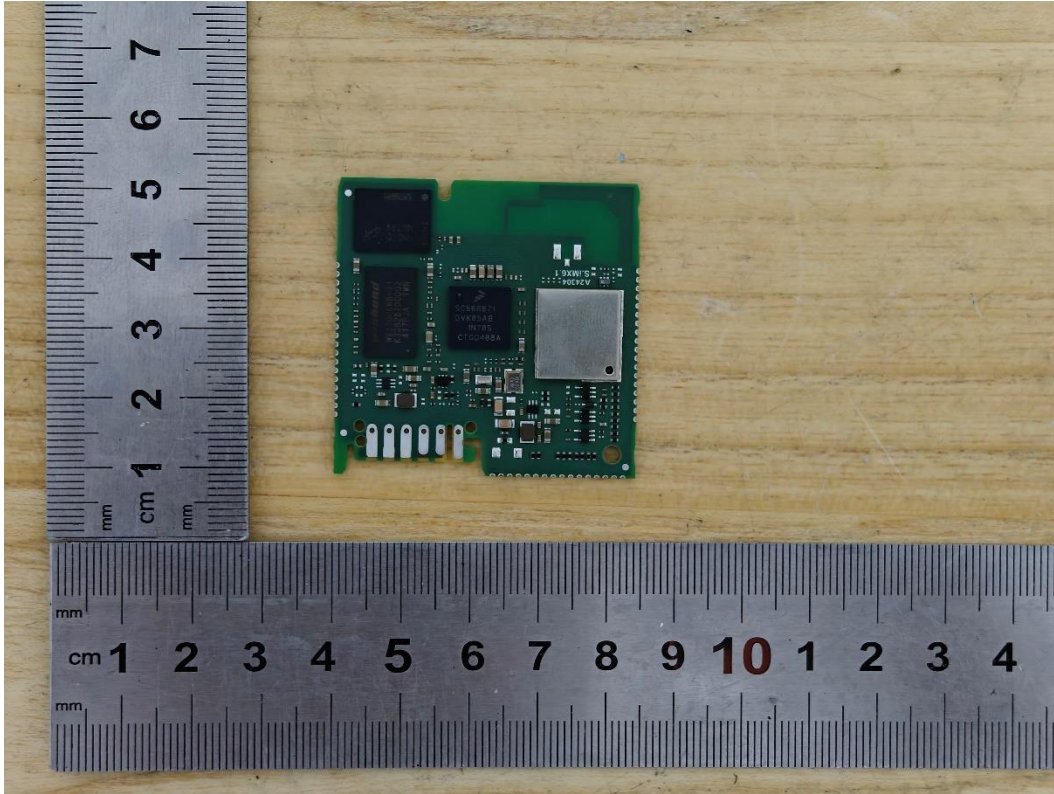

External Photographs

External Photos

Circular hole diameter: 1.2mm

Shielding opening height: 1 ± 0.1 mm