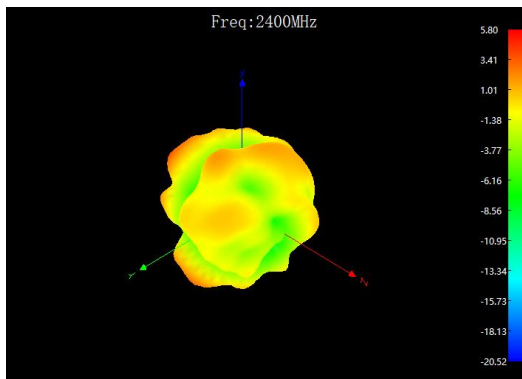

3D方向图

70mai