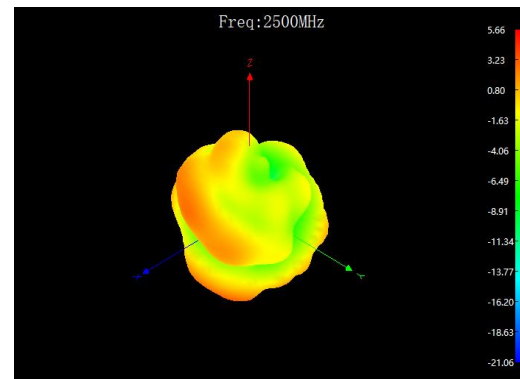

3D方向图

70mai