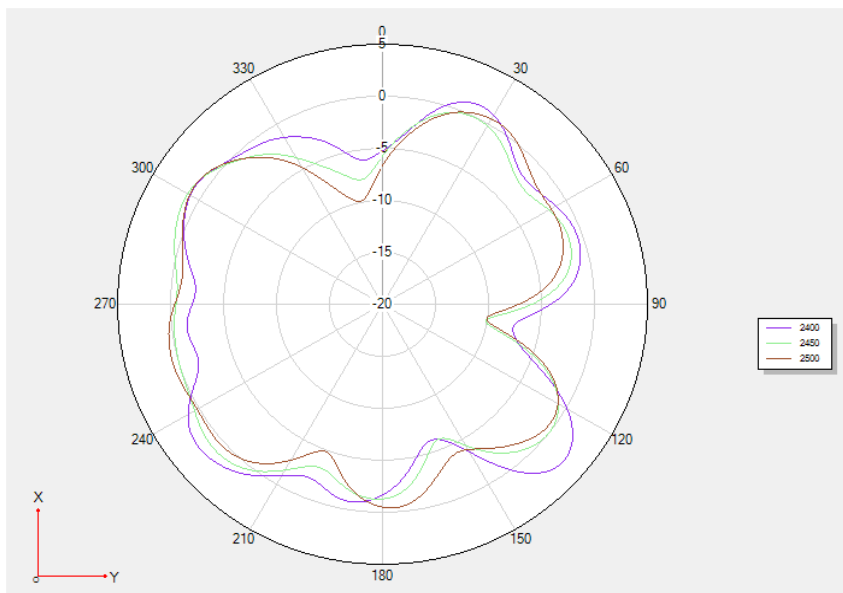

天线效率及增益

70mai

Frequency Mhz	Efficiency dB	Efficiency %	MaxGain dBi
2400	67.17	-1.73	5.8
2410	66.8	-1.75	5.46
2420	65.34	-1.85	5.55
2430	66.07	-1.8	5.64
2440	64.27	-1.92	5.63
2450	62.51	-2.04	5.44
2460	62.86	-2.02	5.4
2470	62.86	-2.02	5.35
2480	63.91	-1.94	5.5
2490	65.34	-1.85	5.47
2500	65.7	-1.82	5.66

2D方向图

70mai