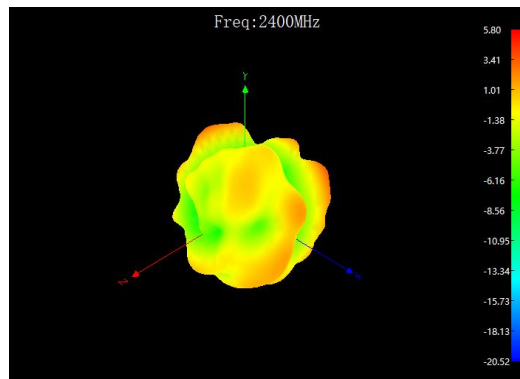

3D方向图

70mai