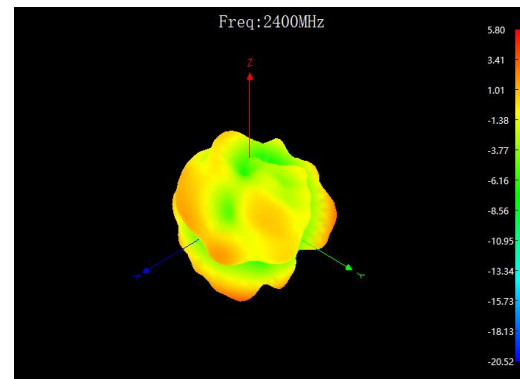

3D方向图

70mai