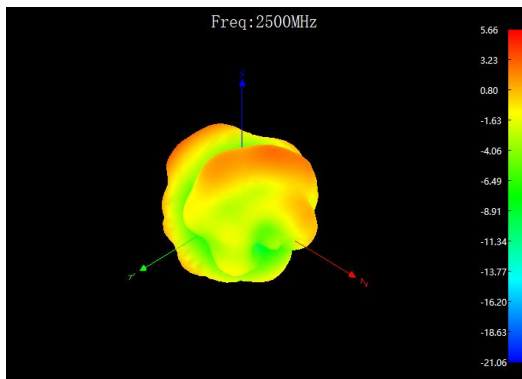

3D方向图

70mai