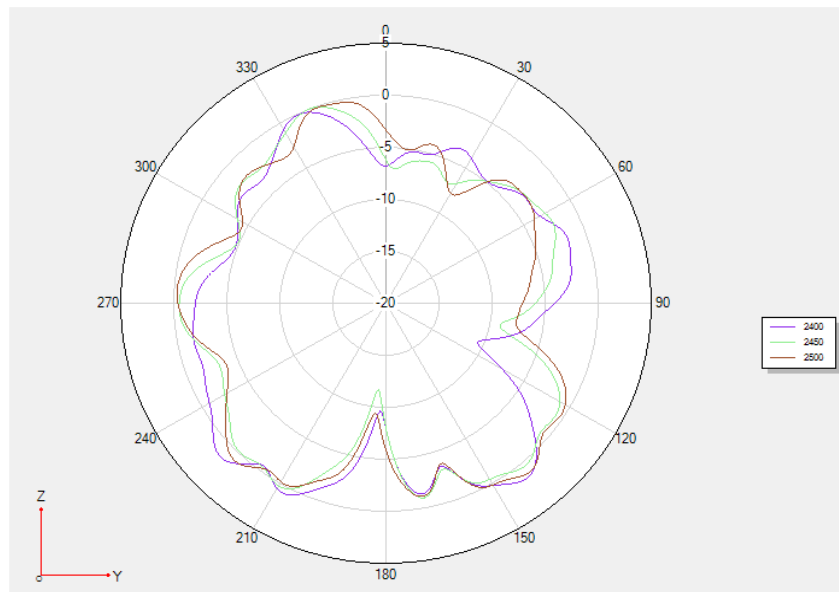

天线效率及增益

70mai

Frequency Mhz	Efficiency dB	Efficiency %	MaxGain dBi
2400	67.17	-1.73	5.8
2410	66.8	-1.75	5.46
2420	65.34	-1.85	5.55
2430	66.07	-1.8	5.64
2440	64.27	-1.92	5.63
2450	62.51	-2.04	5.44
2460	62.86	-2.02	5.4
2470	62.86	-2.02	5.35
2480	63.91	-1.94	5.5
2490	65.34	-1.85	5.47
2500	65.7	-1.82	5.66

2D方向图

70mai