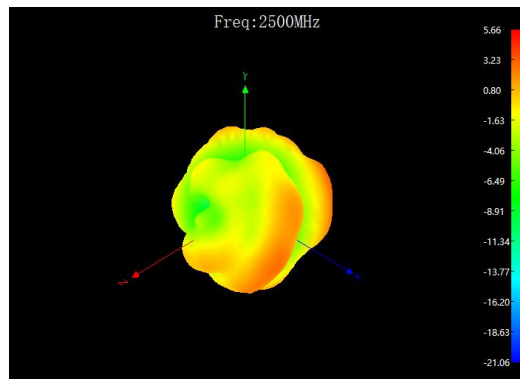

3D方向图

70mai