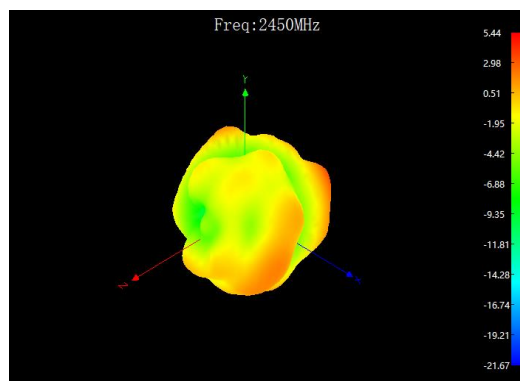

3D方向图

70mai