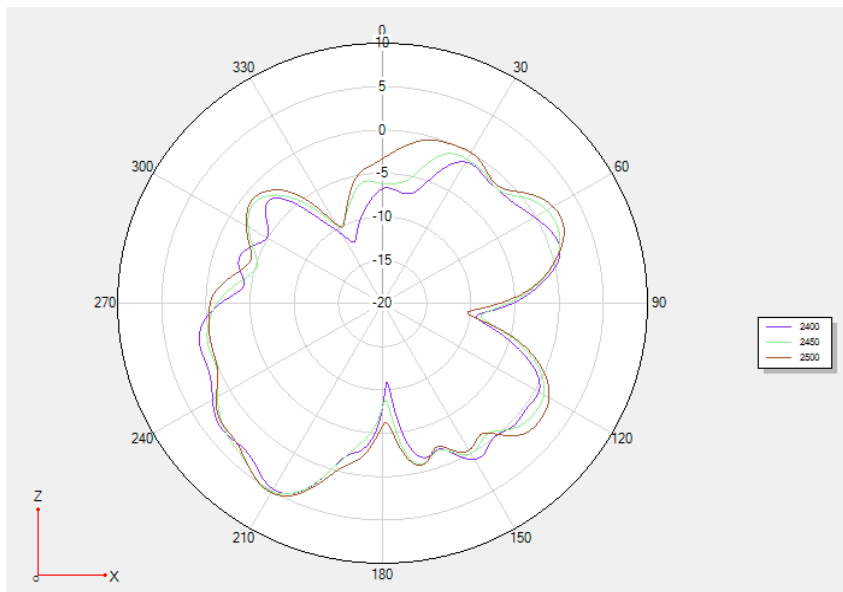

天线效率及增益

70mai

Frequency Mhz	Efficiency dB	Efficiency %	MaxGain dBi
2400	67.17	-1.73	5.8
2410	66.8	-1.75	5.46
2420	65.34	-1.85	5.55
2430	66.07	-1.8	5.64
2440	64.27	-1.92	5.63
2450	62.51	-2.04	5.44
2460	62.86	-2.02	5.4
2470	62.86	-2.02	5.35
2480	63.91	-1.94	5.5
2490	65.34	-1.85	5.47
2500	65.7	-1.82	5.66

2D方向图

70mai