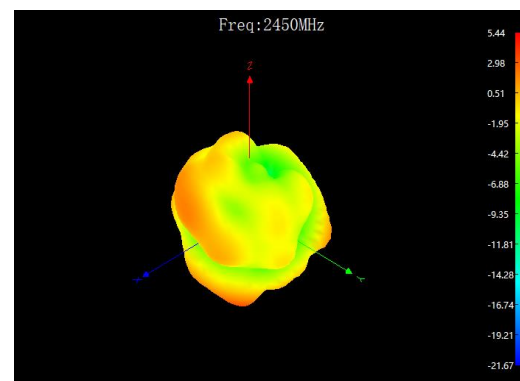

3D方向图

70mai