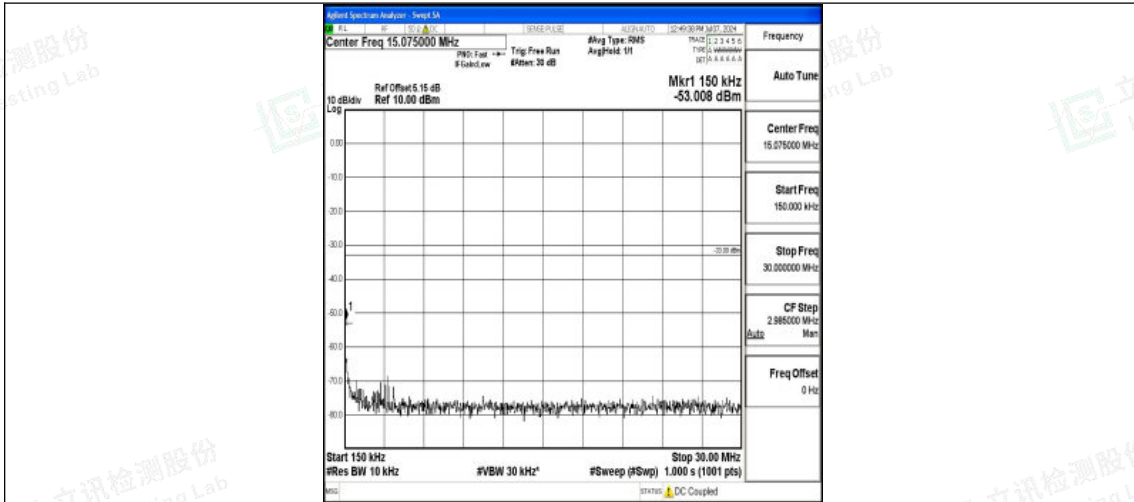

Band66\_5MHz\_QPSK\_131997\_1RB#0\_1000~3000\_1000~3000

Band66\_5MHz\_QPSK\_131997\_1RB#0\_3000~20000\_3000~20000

Band66\_5MHz\_16QAM\_131997\_1RB#0\_0.009~0.15\_0.009~0.15

Shenzhen LCS Compliance Testing Laboratory Ltd.  
 Add: 101, 201 Bldg A & 301 Bldg C, Juji Industrial Park Yabianxueziwei, Shajing Street,  
 Baoan District, Shenzhen, 518000, China  
 Tel: +(86) 0755-82591330 | E-mail: webmaster@lcs-cert.com | Web: www.lcs-cert.com  
 Scan code to check authenticity