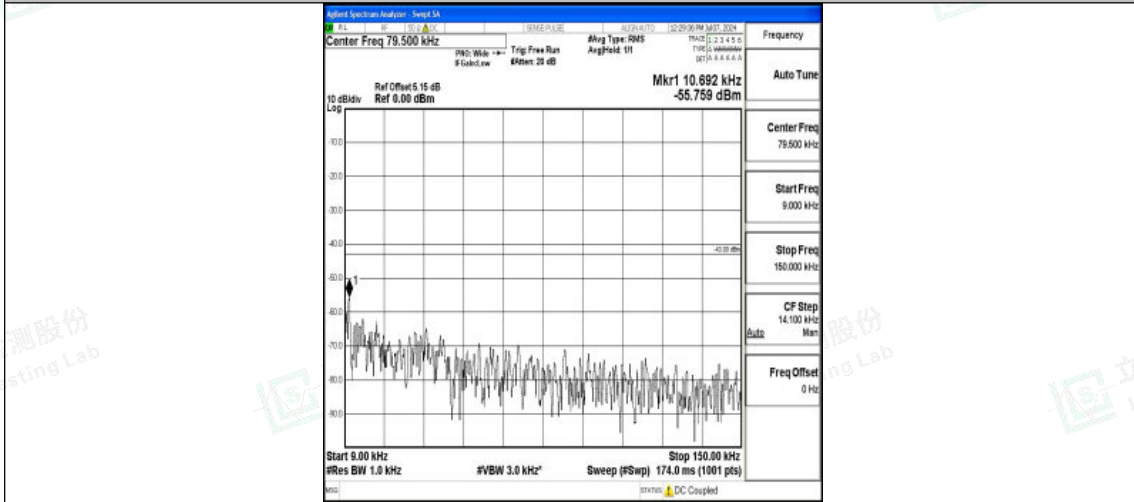

Band66_3MHz_16QAM_132657_1RB#0_0.009~0.15_0.009~0.15