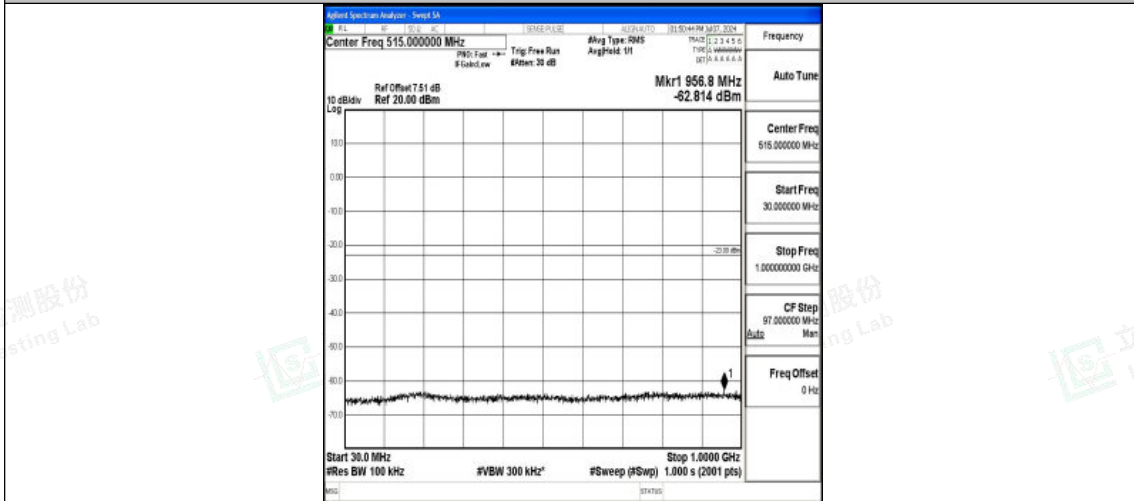

Band66\_20MHz\_QPSK\_132072\_1RB#0\_1000~3000\_1000~3000

Band66\_20MHz\_QPSK\_132072\_1RB#0\_3000~20000\_3000~20000

Band66\_20MHz\_16QAM\_132072\_1RB#0\_0.009~0.15\_0.009~0.15

Band66\_20MHz\_16QAM\_132072\_1RB#0\_0.15~30\_0.15~30