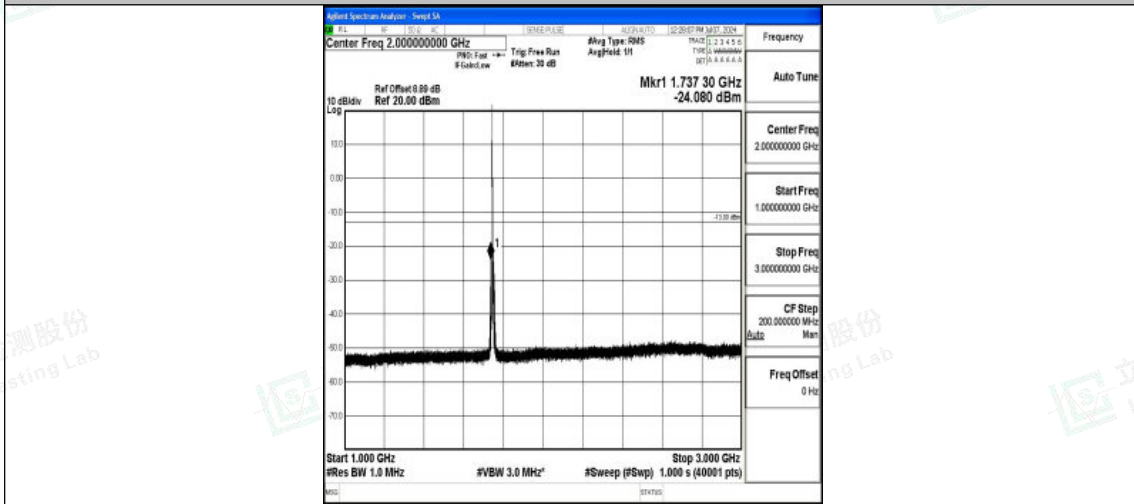

Band66_3MHz_QPSK_132322_1RB#0_1000~3000_1000~3000