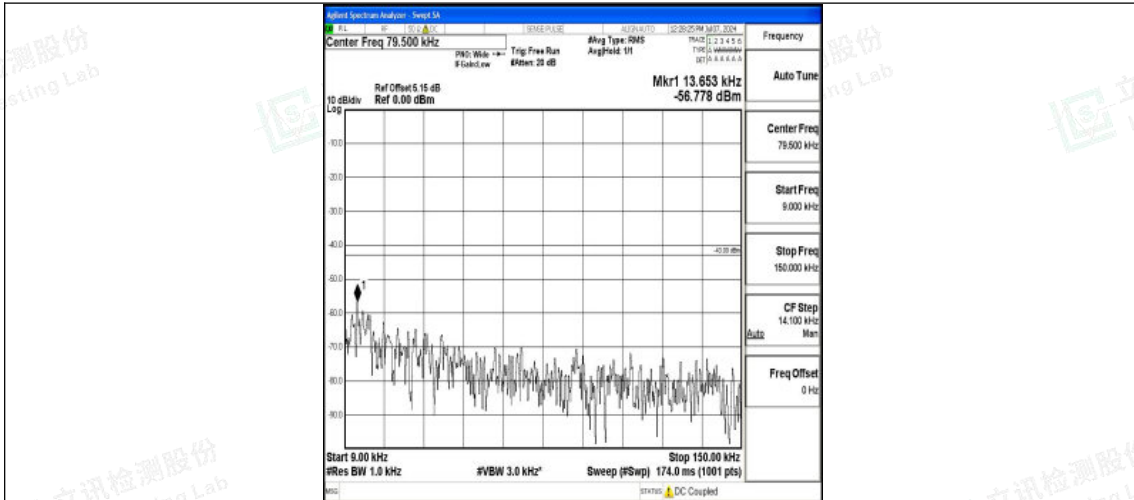

Band66\_3MHz\_QPSK\_132322\_1RB#0\_30~1000\_30~1000

Band66\_3MHz\_QPSK\_132322\_1RB#0\_1000~3000\_1000~3000

Band66\_3MHz\_QPSK\_132322\_1RB#0\_3000~20000\_3000~20000

Shenzhen LCS Compliance Testing Laboratory Ltd.  
 Add: 101, 201 Bldg A & 301 Bldg C, Juji Industrial Park Yabianxueziwei, Shajing Street,  
 Baoan District, Shenzhen, 518000, China  
 Tel: +(86) 0755-82591330 | E-mail: webmaster@lcs-cert.com | Web: www.lcs-cert.com  
 Scan code to check authenticity