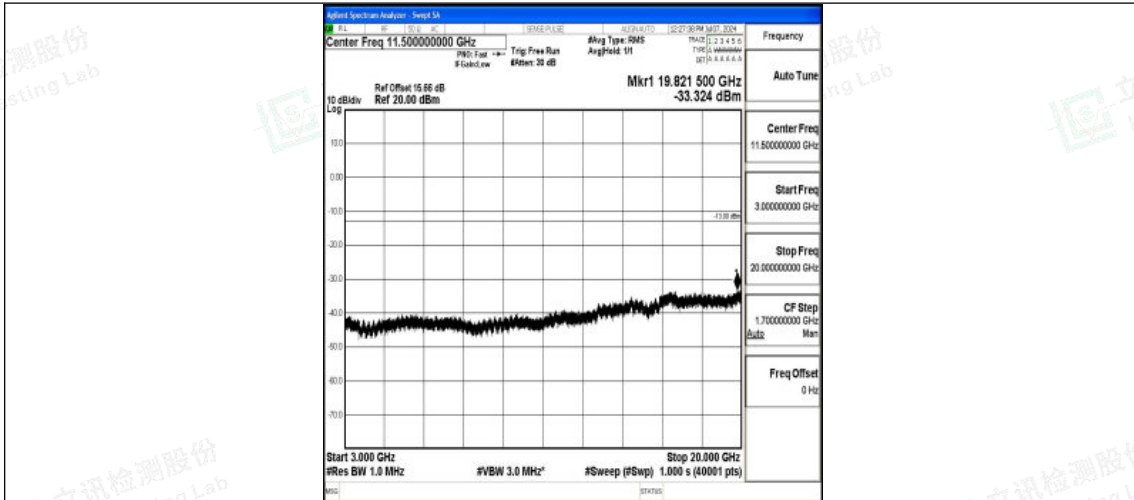

Band66\_3MHz\_16QAM\_131987\_1RB#0\_0.15~30\_0.15~30

Band66\_3MHz\_16QAM\_131987\_1RB#0\_30~1000\_30~1000

Band66\_3MHz\_16QAM\_131987\_1RB#0\_1000~3000\_1000~3000

Shenzhen LCS Compliance Testing Laboratory Ltd.  
 Add: 101, 201 Bldg A & 301 Bldg C, Juji Industrial Park Yabianxueziwei, Shajing Street,  
 Baoan District, Shenzhen, 518000, China  
 Tel: +(86) 0755-82591330 | E-mail: webmaster@lcs-cert.com | Web: www.lcs-cert.com  
 Scan code to check authenticity