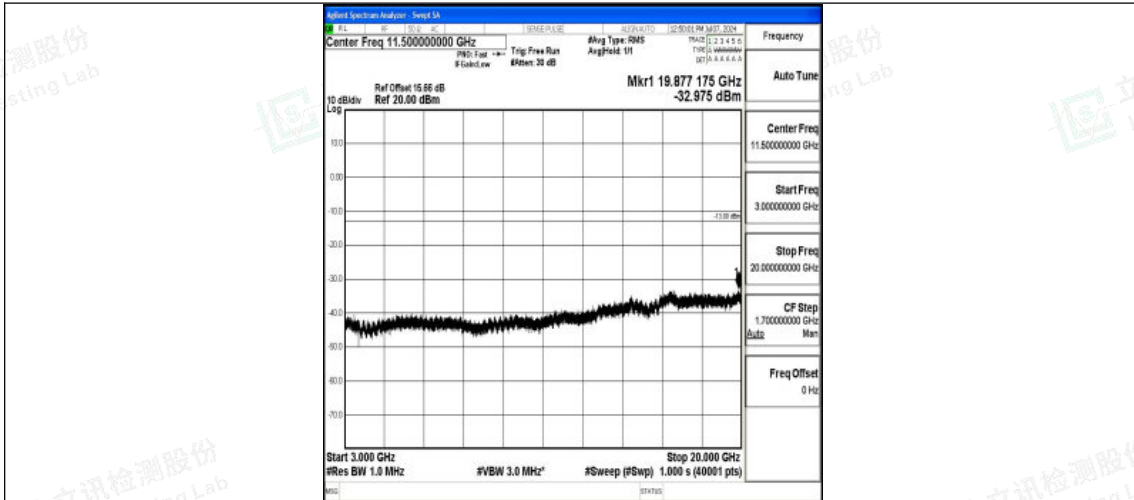

Band66\_5MHz\_16QAM\_131997\_1RB#0\_0.15~30\_0.15~30

Band66\_5MHz\_16QAM\_131997\_1RB#0\_30~1000\_30~1000

Band66\_5MHz\_16QAM\_131997\_1RB#0\_1000~3000\_1000~3000

Shenzhen LCS Compliance Testing Laboratory Ltd.  
Add: 101, 201 Bldg A & 301 Bldg C, Juji Industrial Park Yabianxueziwei, Shajing Street,  
Baoan District, Shenzhen, 518000, China  
Tel: +(86) 0755-82591330 | E-mail: webmaster@lcs-cert.com | Web: www.lcs-cert.com  
Scan code to check authenticity