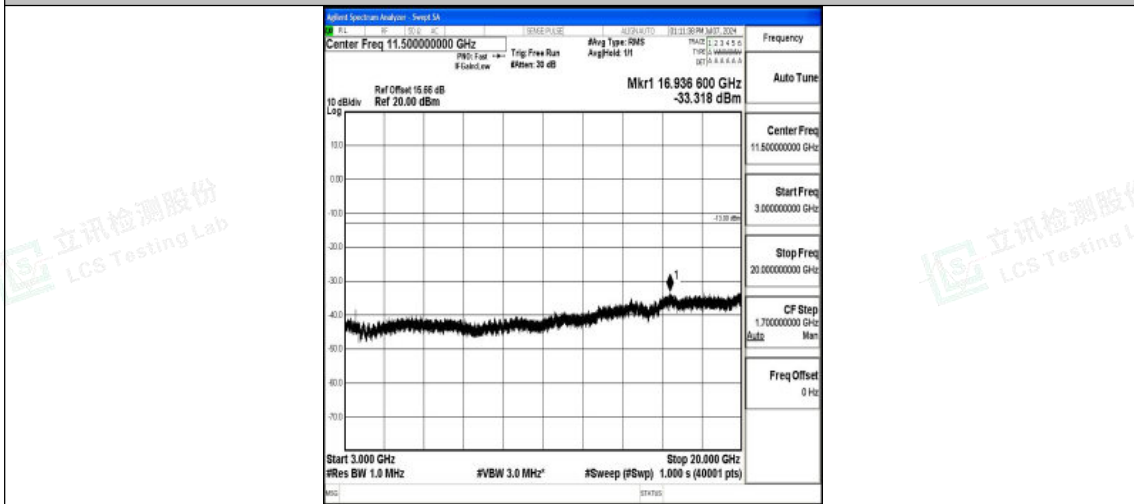

Band66_10MHz_QPSK_132322_1RB#0_3000~20000_3000~20000

Shenzhen LCS Compliance Testing Laboratory Ltd.
Add: 101, 201 Bldg A & 301 Bldg C, Juji Industrial Park Yabianxueziwei, Shajing Street,
Baoan District, Shenzhen, 518000, China
Tel: +(86) 0755-82591330 | E-mail: webmaster@lcs-cert.com | Web: www.lcs-cert.com
Scan code to check authenticity