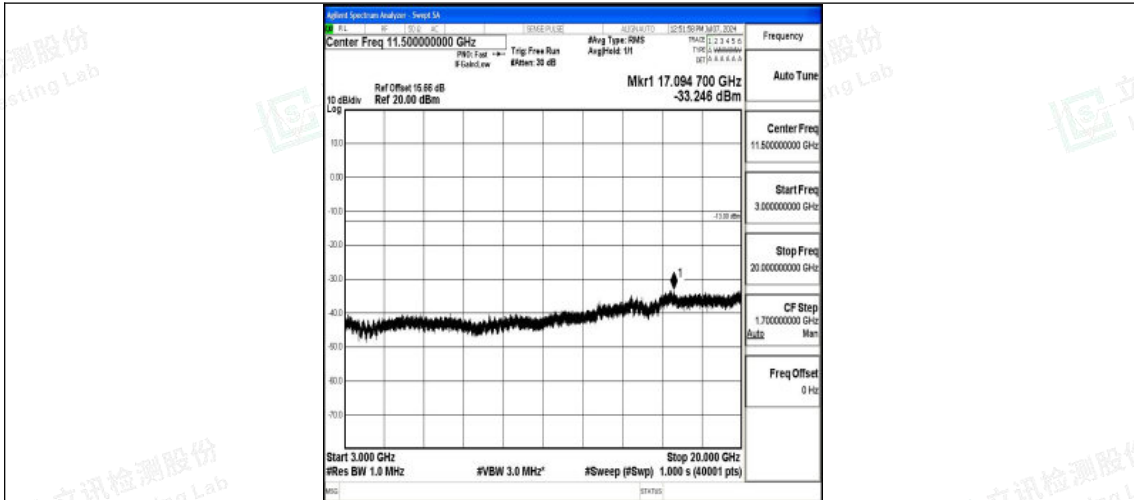

Band66\_5MHz\_QPSK\_132647\_1RB#0\_0.15~30\_0.15~30

Band66\_5MHz\_QPSK\_132647\_1RB#0\_30~1000\_30~1000

Band66\_5MHz\_QPSK\_132647\_1RB#0\_1000~3000\_1000~3000

Shenzhen LCS Compliance Testing Laboratory Ltd.  
Add: 101, 201 Bldg A & 301 Bldg C, Juji Industrial Park Yabianxueziwei, Shajing Street,  
Baoan District, Shenzhen, 518000, China  
Tel: +(86) 0755-82591330 | E-mail: webmaster@lcs-cert.com | Web: www.lcs-cert.com  
Scan code to check authenticity