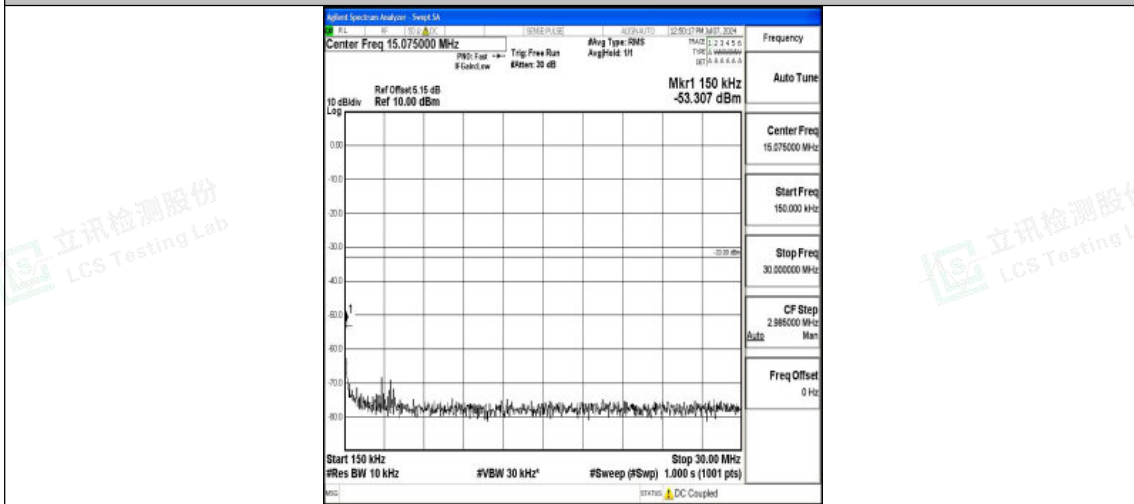

Band66_5MHz_QPSK_132322_1RB#0_0.15~30_0.15~30

Shenzhen LCS Compliance Testing Laboratory Ltd.
Add: 101, 201 Bldg A & 301 Bldg C, Juji Industrial Park Yabianxueziwei, Shajing Street,
Baoan District, Shenzhen, 518000, China
Tel: +(86) 0755-82591330 | E-mail: webmaster@lcs-cert.com | Web: www.lcs-cert.com
Scan code to check authenticity