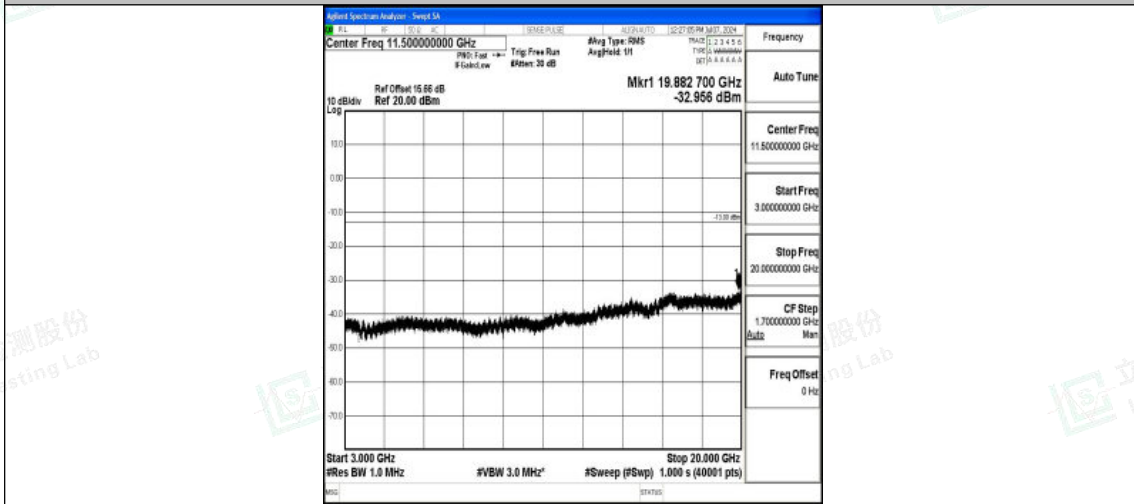

Band66_3MHz_QPSK_131987_1RB#0_3000~20000_3000~20000