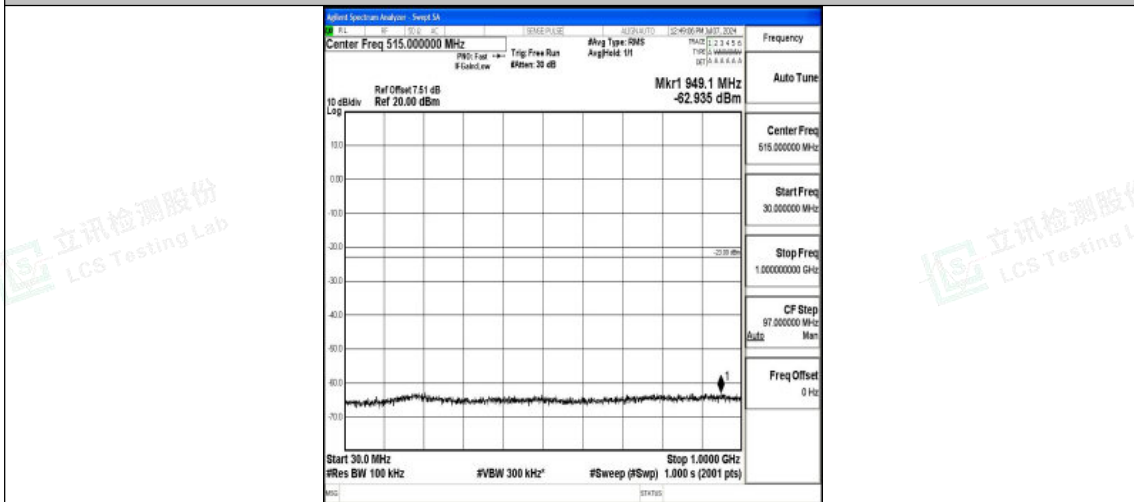

Band66\_3MHz\_16QAM\_132657\_1RB#0\_30~1000\_30~1000

Band66\_3MHz\_16QAM\_132657\_1RB#0\_1000~3000\_1000~3000

Band66\_3MHz\_16QAM\_132657\_1RB#0\_3000~20000\_3000~20000

Shenzhen LCS Compliance Testing Laboratory Ltd.  
 Add: 101, 201 Bldg A & 301 Bldg C, Juji Industrial Park Yabianxueziwei, Shajing Street,  
 Baoan District, Shenzhen, 518000, China  
 Tel: +(86) 0755-82591330 | E-mail: webmaster@lcs-cert.com | Web: www.lcs-cert.com  
 Scan code to check authenticity

Band66\_5MHz\_QPSK\_131997\_1RB#0\_0.009~0.15\_0.009~0.15

Band66\_5MHz\_QPSK\_131997\_1RB#0\_0.15~30\_0.15~30

Band66\_5MHz\_QPSK\_131997\_1RB#0\_30~1000\_30~1000

Shenzhen LCS Compliance Testing Laboratory Ltd.  
Add: 101, 201 Bldg A & 301 Bldg C, Juji Industrial Park Yabianxueziwei, Shajing Street,  
Baoan District, Shenzhen, 518000, China  
Tel: +(86) 0755-82591330 | E-mail: webmaster@lcs-cert.com | Web: www.lcs-cert.com  
Scan code to check authenticity