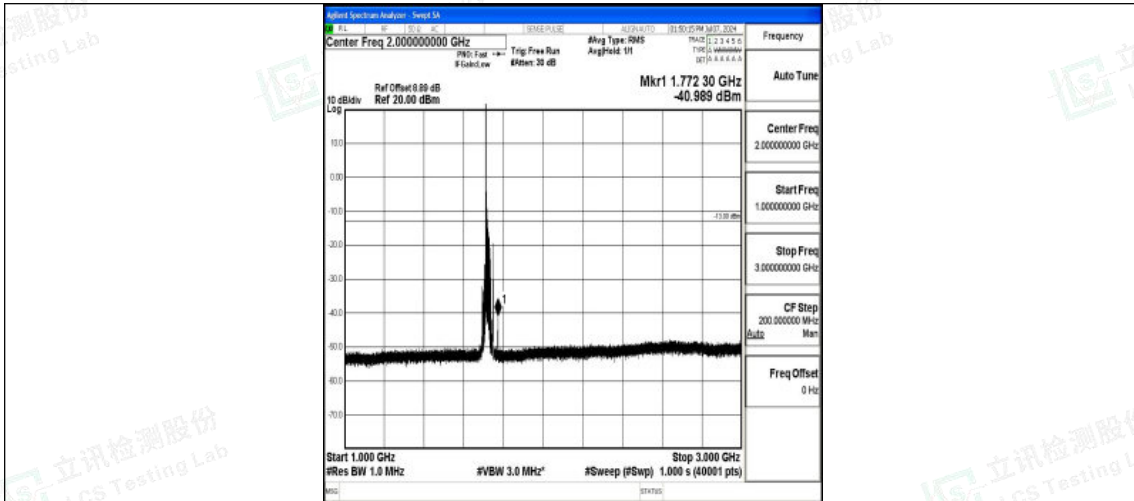

Band66\_15MHz\_16QAM\_132597\_1RB#0\_3000~20000\_3000~20000

Band66\_20MHz\_QPSK\_132072\_1RB#0\_0.009~0.15\_0.009~0.15

Band66\_20MHz\_QPSK\_132072\_1RB#0\_0.15~30\_0.15~30

Band66\_20MHz\_QPSK\_132072\_1RB#0\_30~1000\_30~1000