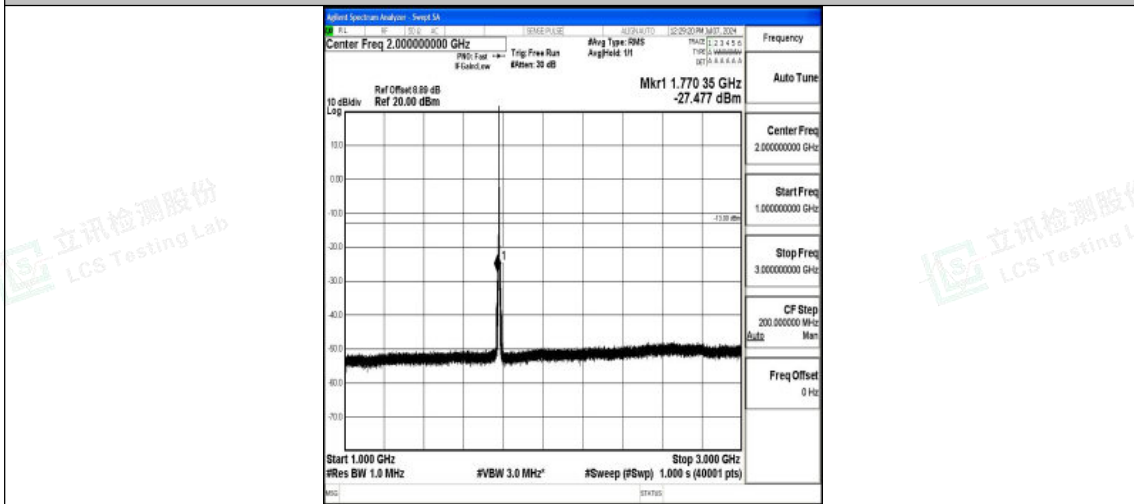

Band66_3MHz_QPSK_132657_1RB#0_1000~3000_1000~3000

Shenzhen LCS Compliance Testing Laboratory Ltd.
Add: 101, 201 Bldg A & 301 Bldg C, Juji Industrial Park Yabianxueziwei, Shajing Street,
Baoan District, Shenzhen, 518000, China
Tel: +(86) 0755-82591330 | E-mail: webmaster@lcs-cert.com | Web: www.lcs-cert.com
Scan code to check authenticity