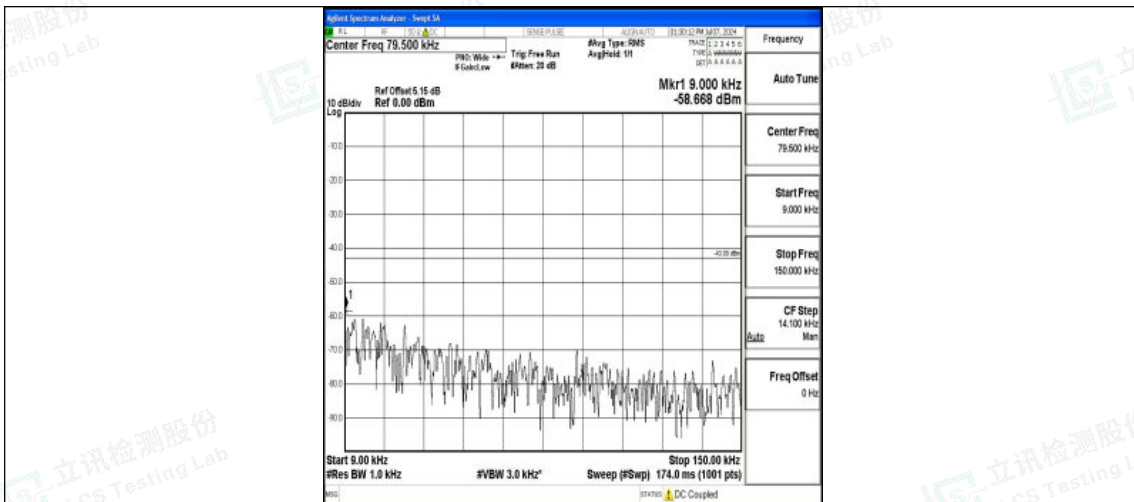

Band66_15MHz_QPSK_132047_1RB#0_0.009~0.15_0.009~0.15