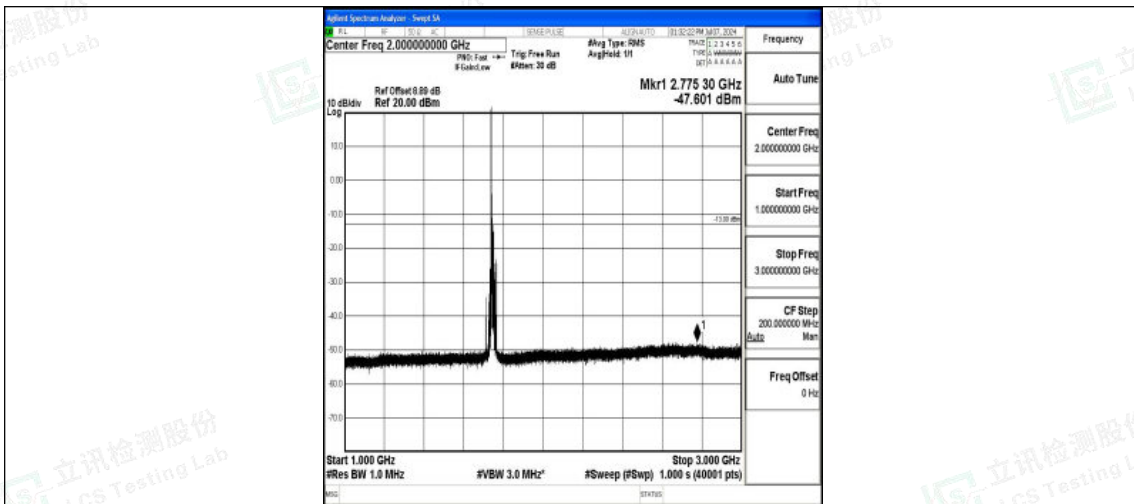

Band66_15MHz_16QAM_132322_1RB#0_1000~3000_1000~3000