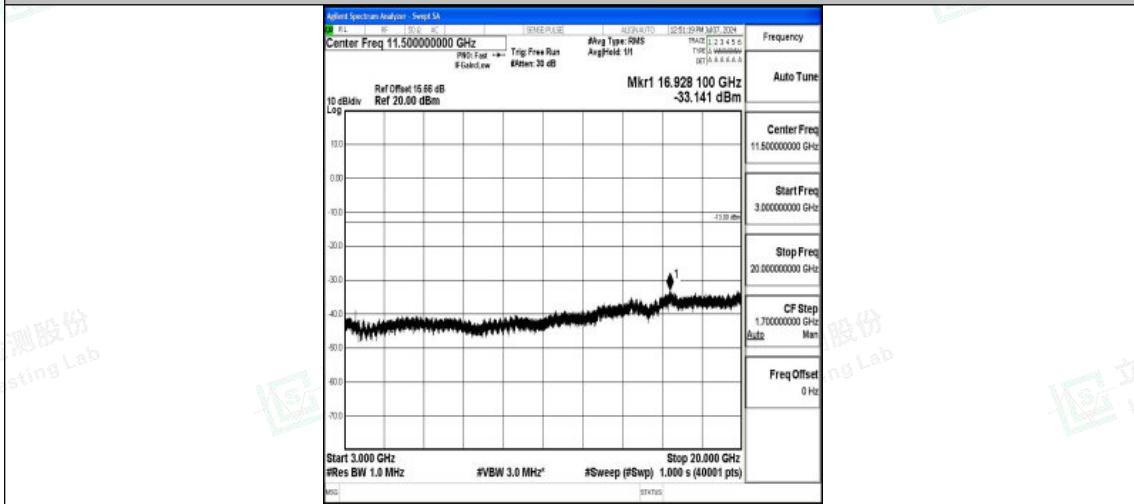

Band66_5MHz_16QAM_132322_1RB#0_3000~20000_3000~20000