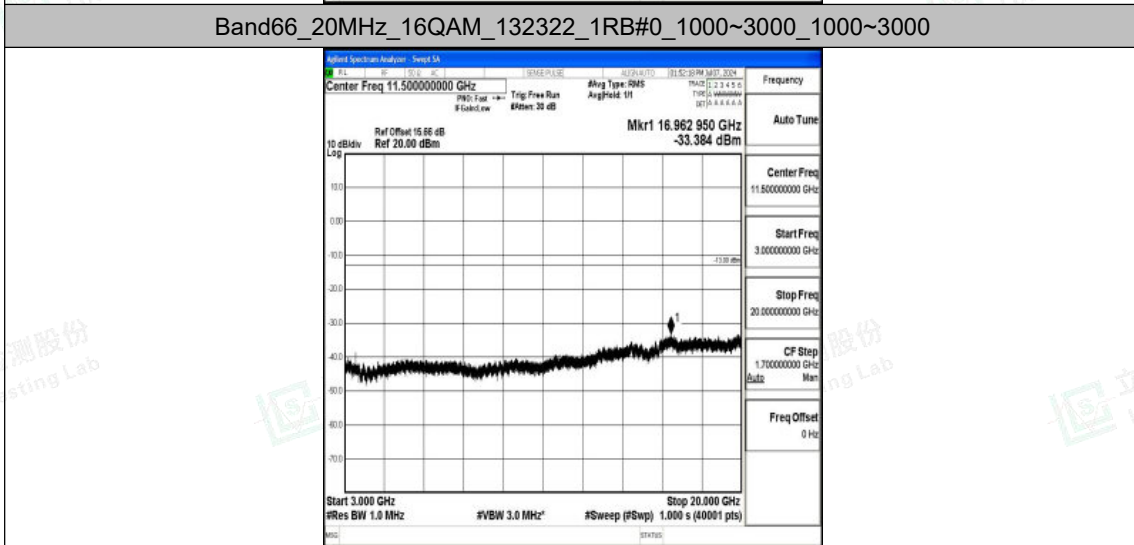

Band66\_20MHz\_16QAM\_132322\_1RB#0\_0.009~0.15\_0.009~0.15

Band66\_20MHz\_16QAM\_132322\_1RB#0\_0.15~30\_0.15~30

Band66\_20MHz\_16QAM\_132322\_1RB#0\_30~1000\_30~1000

Band66\_20MHz\_QPSK\_132572\_1RB#0\_0.15~30\_0.15~30