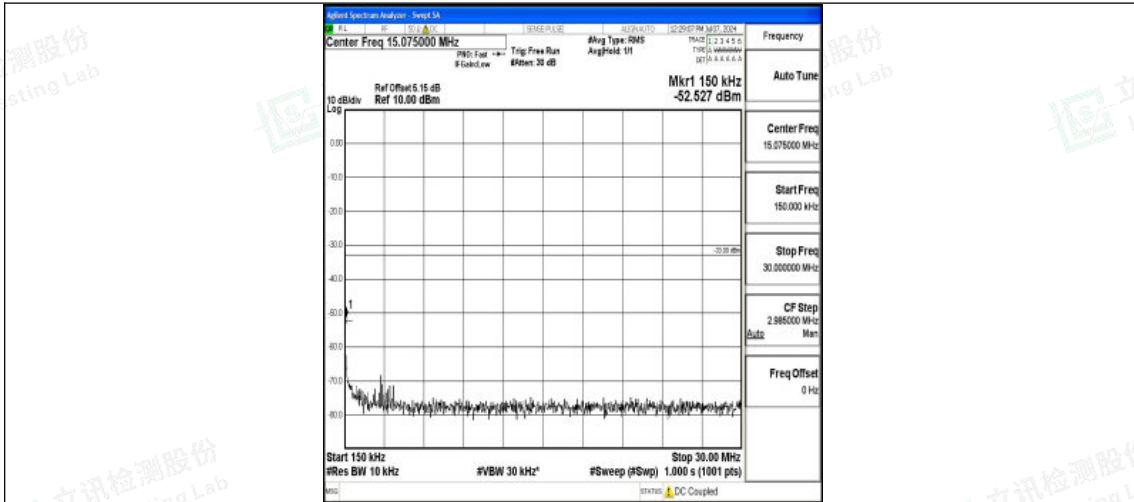

Band66\_3MHz\_16QAM\_132322\_1RB#0\_1000~3000\_1000~3000

Band66\_3MHz\_16QAM\_132322\_1RB#0\_3000~20000\_3000~20000

Band66\_3MHz\_QPSK\_132657\_1RB#0\_0.009~0.15\_0.009~0.15

Shenzhen LCS Compliance Testing Laboratory Ltd.  
 Add: 101, 201 Bldg A & 301 Bldg C, Juji Industrial Park Yabianxueziwei, Shajing Street,  
 Baoan District, Shenzhen, 518000, China  
 Tel: +(86) 0755-82591330 | E-mail: webmaster@lcs-cert.com | Web: www.lcs-cert.com  
 Scan code to check authenticity