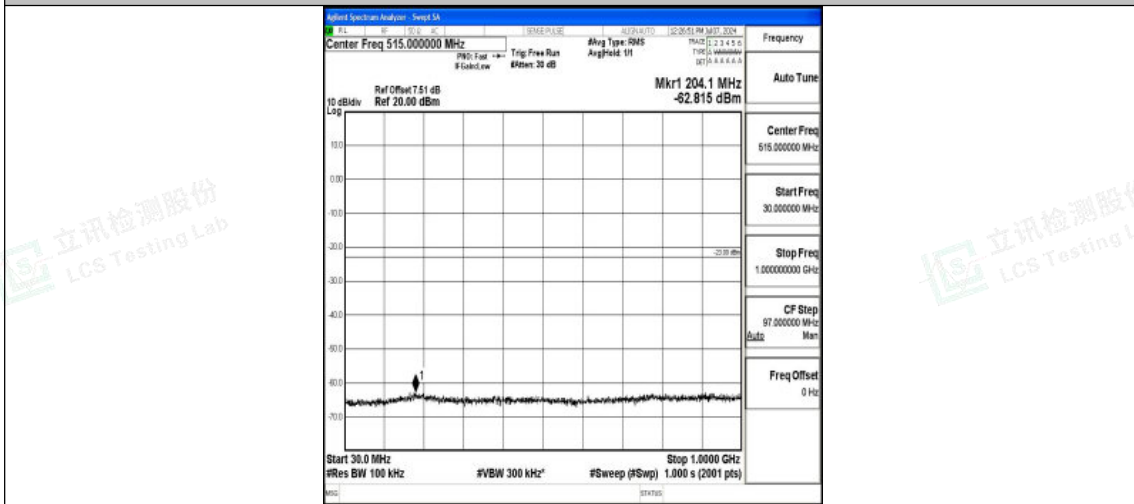

Band66\_1.4MHz\_16QAM\_132665\_1RB#0\_30~1000\_30~1000

Band66\_1.4MHz\_16QAM\_132665\_1RB#0\_1000~3000\_1000~3000

Band66\_1.4MHz\_16QAM\_132665\_1RB#0\_3000~20000\_3000~20000

Shenzhen LCS Compliance Testing Laboratory Ltd.  
 Add: 101, 201 Bldg A & 301 Bldg C, Juji Industrial Park Yabianxueziwei, Shajing Street,  
 Baoan District, Shenzhen, 518000, China  
 Tel: +(86) 0755-82591330 | E-mail: webmaster@lcs-cert.com | Web: www.lcs-cert.com  
 Scan code to check authenticity

Band66\_3MHz\_QPSK\_131987\_1RB#0\_0.009~0.15\_0.009~0.15

Band66\_3MHz\_QPSK\_131987\_1RB#0\_0.15~30\_0.15~30

Band66\_3MHz\_QPSK\_131987\_1RB#0\_30~1000\_30~1000

Shenzhen LCS Compliance Testing Laboratory Ltd.  
 Add: 101, 201 Bldg A & 301 Bldg C, Juji Industrial Park Yabianxueziwei, Shajing Street,  
 Baoan District, Shenzhen, 518000, China  
 Tel: +(86) 0755-82591330 | E-mail: webmaster@lcs-cert.com | Web: www.lcs-cert.com  
 Scan code to check authenticity