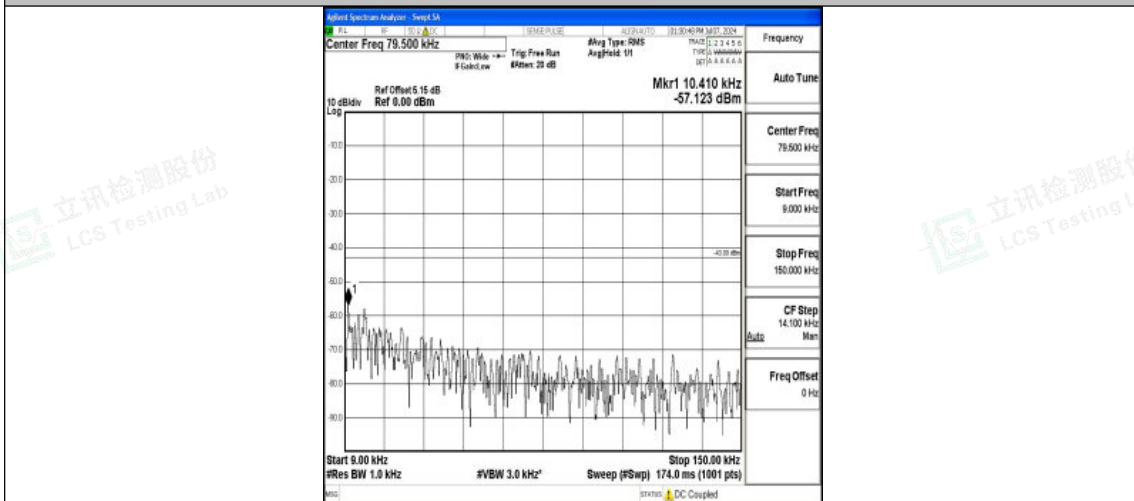

Band66\_15MHz\_QPSK\_132047\_1RB#0\_0.15~30\_0.15~30

Band66\_15MHz\_QPSK\_132047\_1RB#0\_30~1000\_30~1000

Band66\_15MHz\_QPSK\_132047\_1RB#0\_1000~3000\_1000~3000

Band66\_15MHz\_QPSK\_132047\_1RB#0\_3000~20000\_3000~20000