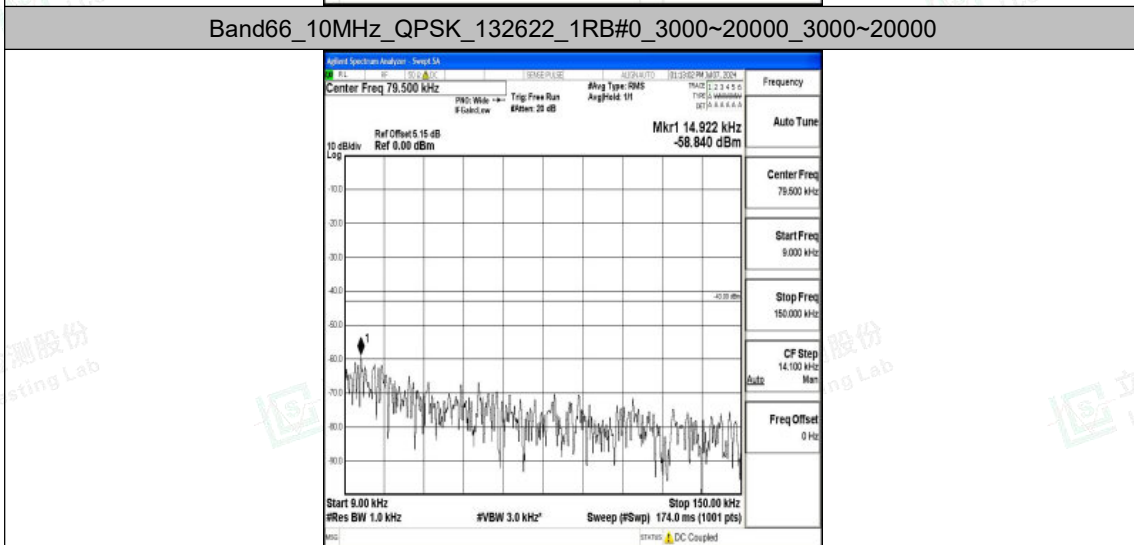

Band66\_10MHz\_QPSK\_132622\_1RB#0\_0.15~30\_0.15~30

Band66\_10MHz\_QPSK\_132622\_1RB#0\_30~1000\_30~1000

Band66\_10MHz\_QPSK\_132622\_1RB#0\_1000~3000\_1000~3000

Band66\_15MHz\_QPSK\_132047\_1RB#0\_0.009~0.15\_0.009~0.15