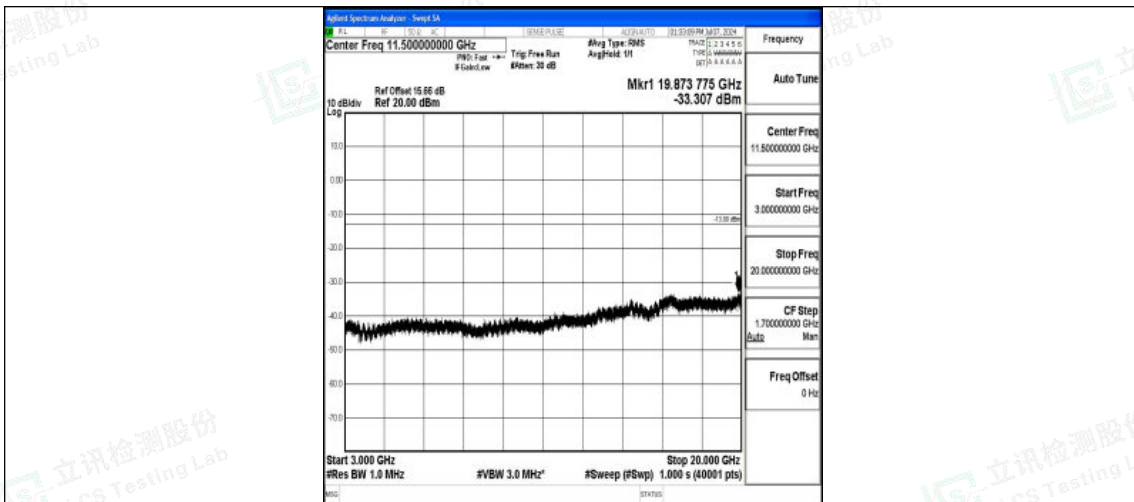

Band66\_15MHz\_QPSK\_132597\_1RB#0\_0.15~30\_0.15~30

Band66\_15MHz\_QPSK\_132597\_1RB#0\_30~1000\_30~1000

Band66\_15MHz\_QPSK\_132597\_1RB#0\_1000~3000\_1000~3000

Band66\_15MHz\_QPSK\_132597\_1RB#0\_3000~20000\_3000~20000