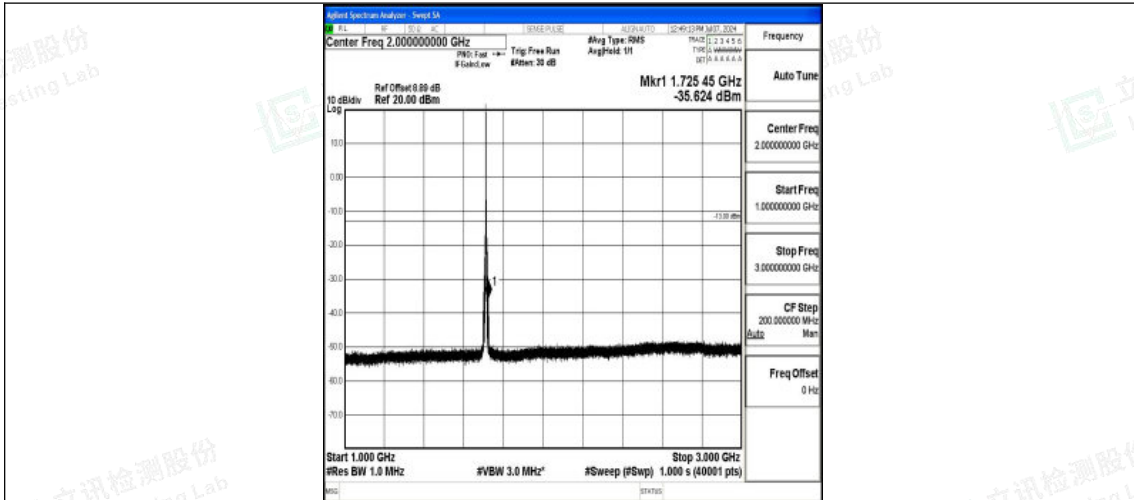

Band66\_5MHz\_QPSK\_131997\_1RB#0\_0.009~0.15\_0.009~0.15

Band66\_5MHz\_QPSK\_131997\_1RB#0\_0.15~30\_0.15~30

Band66\_5MHz\_QPSK\_131997\_1RB#0\_30~1000\_30~1000

Shenzhen LCS Compliance Testing Laboratory Ltd.  
Add: 101, 201 Bldg A & 301 Bldg C, Juji Industrial Park Yabianxueziwei, Shajing Street,  
Baoan District, Shenzhen, 518000, China  
Tel: +(86) 0755-82591330 | E-mail: webmaster@lcs-cert.com | Web: www.lcs-cert.com  
Scan code to check authenticity