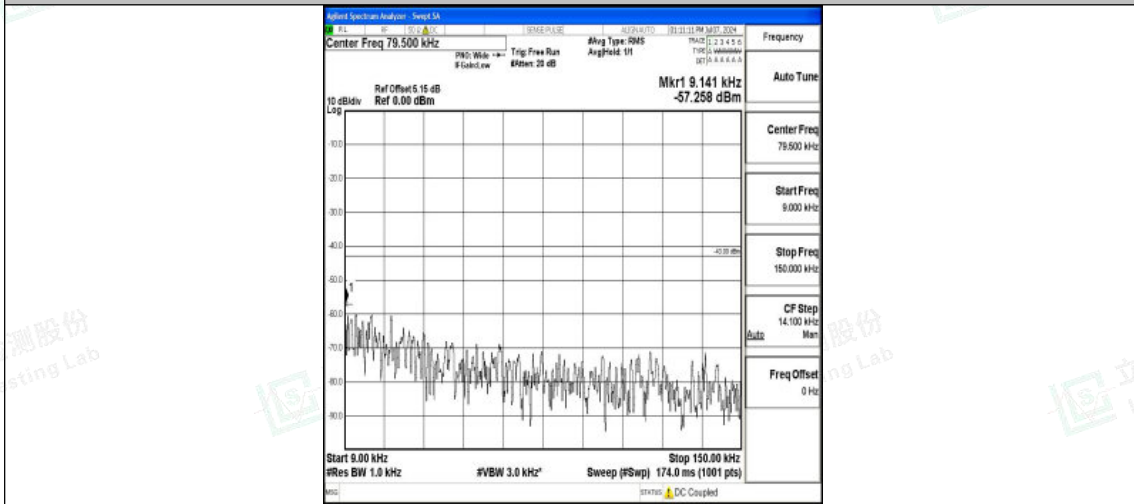

Band66_10MHz_QPSK_132322_1RB#0_0.009~0.15_0.009~0.15