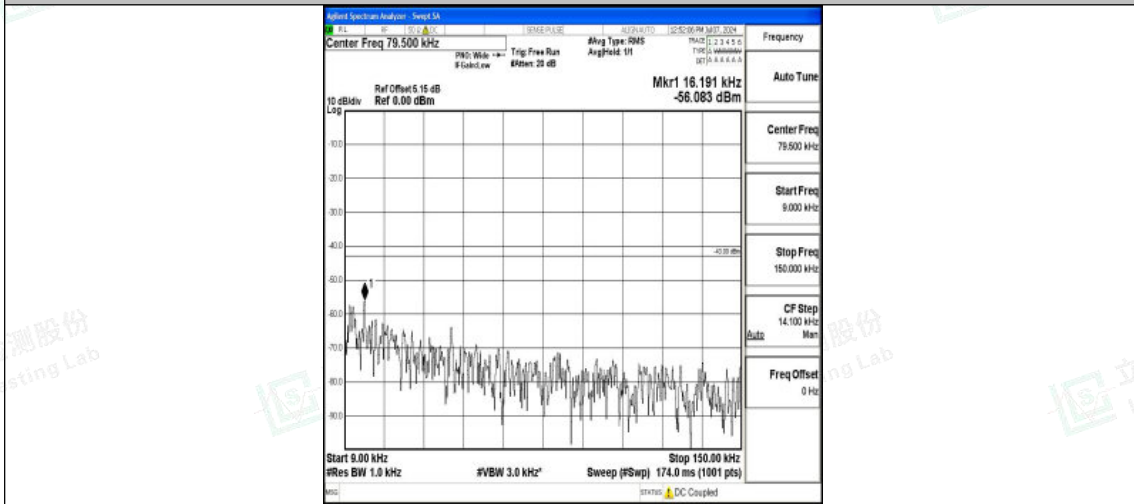

Band66_5MHz_16QAM_132647_1RB#0_0.009~0.15_0.009~0.15