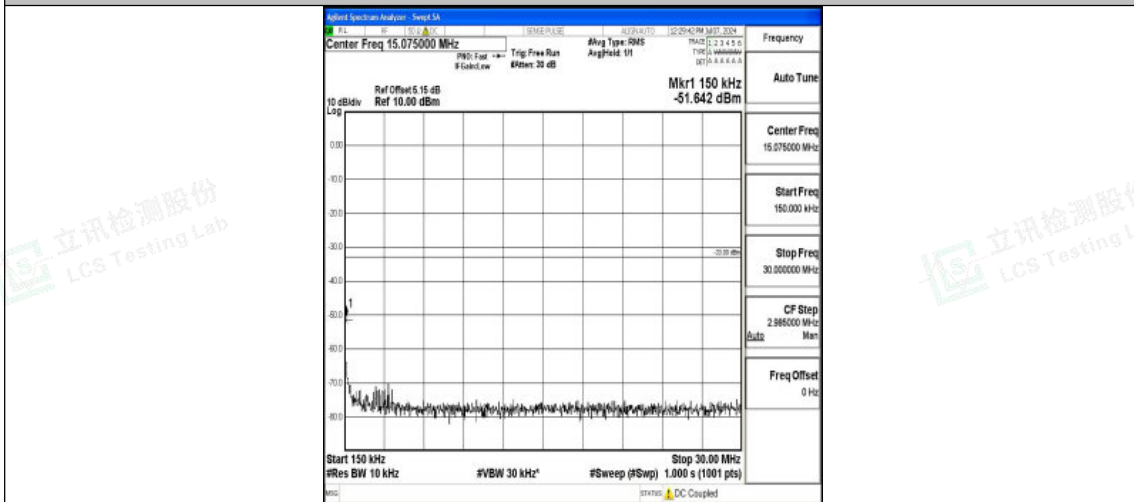

Band66\_3MHz\_QPSK\_132657\_1RB#0\_0.15~30\_0.15~30

Band66\_3MHz\_QPSK\_132657\_1RB#0\_30~1000\_30~1000

Band66\_3MHz\_QPSK\_132657\_1RB#0\_1000~3000\_1000~3000

Shenzhen LCS Compliance Testing Laboratory Ltd.  
 Add: 101, 201 Bldg A & 301 Bldg C, Juji Industrial Park Yabianxueziwei, Shajing Street,  
 Baoan District, Shenzhen, 518000, China  
 Tel: +(86) 0755-82591330 | E-mail: webmaster@lcs-cert.com | Web: www.lcs-cert.com  
 Scan code to check authenticity

Band66\_3MHz\_QPSK\_132657\_1RB#0\_3000~20000\_3000~20000

Band66\_3MHz\_16QAM\_132657\_1RB#0\_0.009~0.15\_0.009~0.15

Band66\_3MHz\_16QAM\_132657\_1RB#0\_0.15~30\_0.15~30

Shenzhen LCS Compliance Testing Laboratory Ltd.  
Add: 101, 201 Bldg A & 301 Bldg C, Juji Industrial Park Yabianxueziwei, Shajing Street,  
Baoan District, Shenzhen, 518000, China  
Tel: +(86) 0755-82591330 | E-mail: webmaster@lcs-cert.com | Web: www.lcs-cert.com  
Scan code to check authenticity