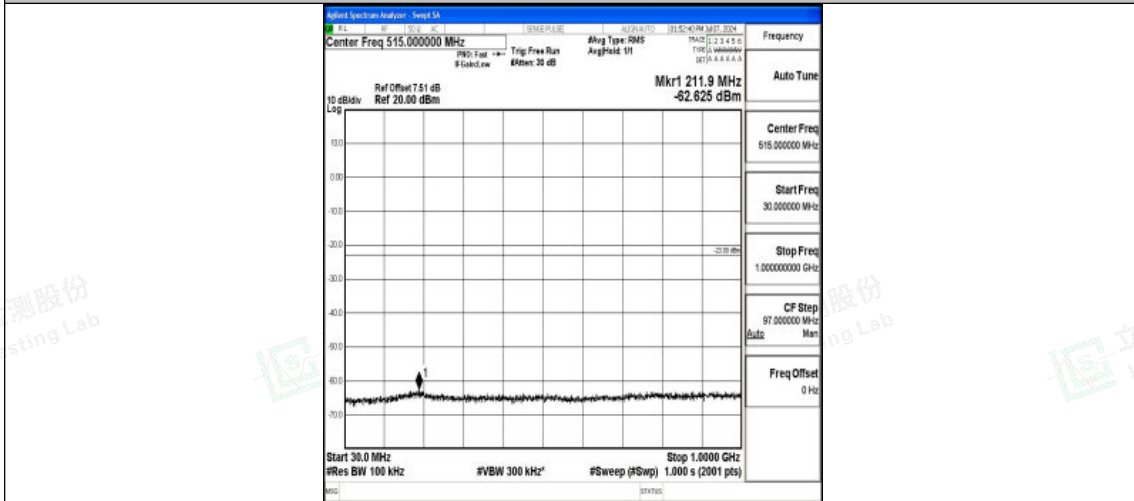

Band66\_20MHz\_16QAM\_132322\_1RB#0\_0.009~0.15\_0.009~0.15

Band66\_20MHz\_16QAM\_132322\_1RB#0\_0.15~30\_0.15~30

Band66\_20MHz\_16QAM\_132322\_1RB#0\_30~1000\_30~1000

Band66\_20MHz\_QPSK\_132572\_1RB#0\_0.15~30\_0.15~30