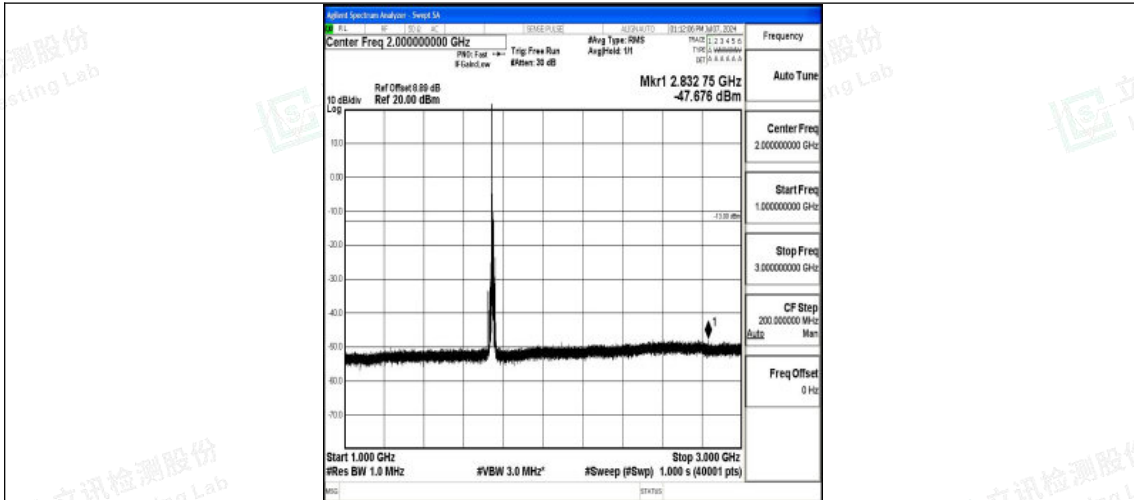

Band66\_10MHz\_16QAM\_132322\_1RB#0\_0.009~0.15\_0.009~0.15

Band66\_10MHz\_16QAM\_132322\_1RB#0\_0.15~30\_0.15~30

Band66\_10MHz\_16QAM\_132322\_1RB#0\_30~1000\_30~1000

Shenzhen LCS Compliance Testing Laboratory Ltd.  
Add: 101, 201 Bldg A & 301 Bldg C, Juji Industrial Park Yabianxueziwei, Shajing Street,  
Baoan District, Shenzhen, 518000, China  
Tel: +(86) 0755-82591330 | E-mail: webmaster@lcs-cert.com | Web: www.lcs-cert.com  
Scan code to check authenticity