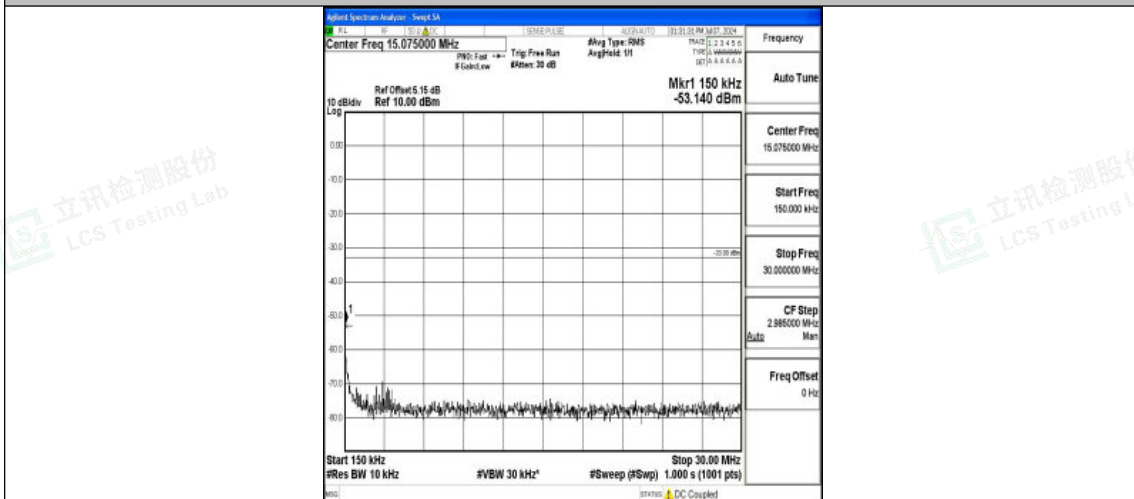

Band66_15MHz_QPSK_132322_1RB#0_0.15~30_0.15~30