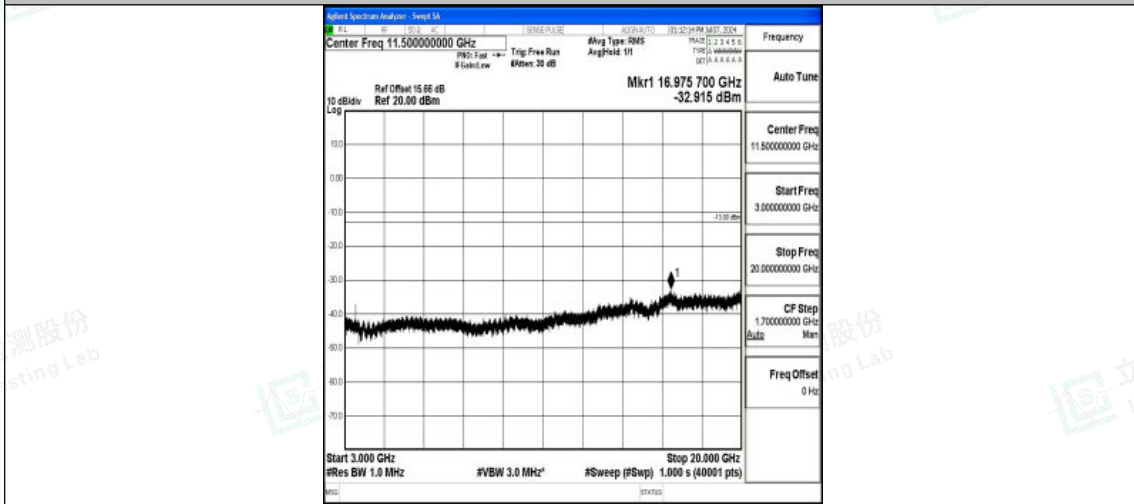

Band66_10MHz_16QAM_132322_1RB#0_3000~20000_3000~20000