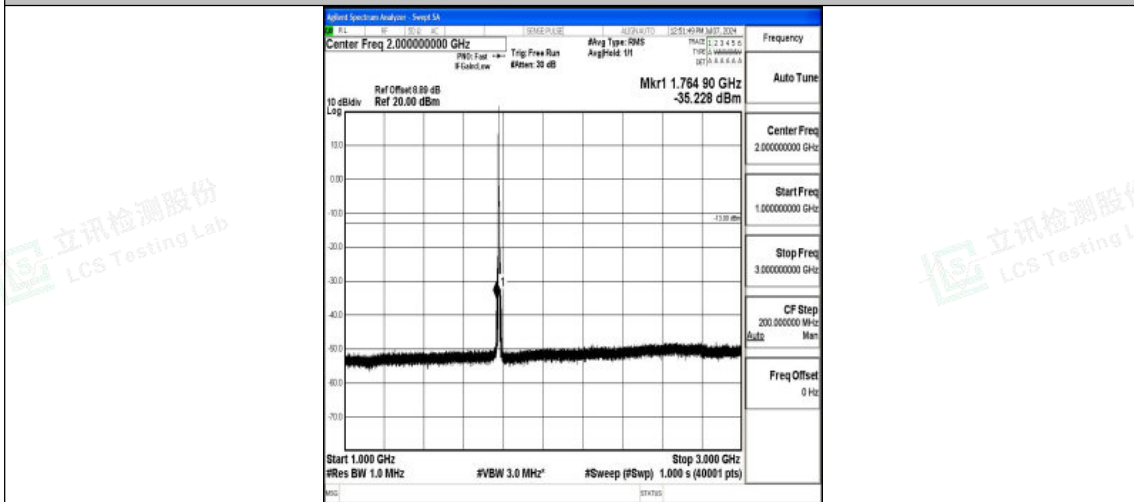

Band66_5MHz_QPSK_132647_1RB#0_1000~3000_1000~3000

Shenzhen LCS Compliance Testing Laboratory Ltd.
Add: 101, 201 Bldg A & 301 Bldg C, Juji Industrial Park Yabianxueziwei, Shajing Street,
Baoan District, Shenzhen, 518000, China
Tel: +(86) 0755-82591330 | E-mail: webmaster@lcs-cert.com | Web: www.lcs-cert.com
Scan code to check authenticity