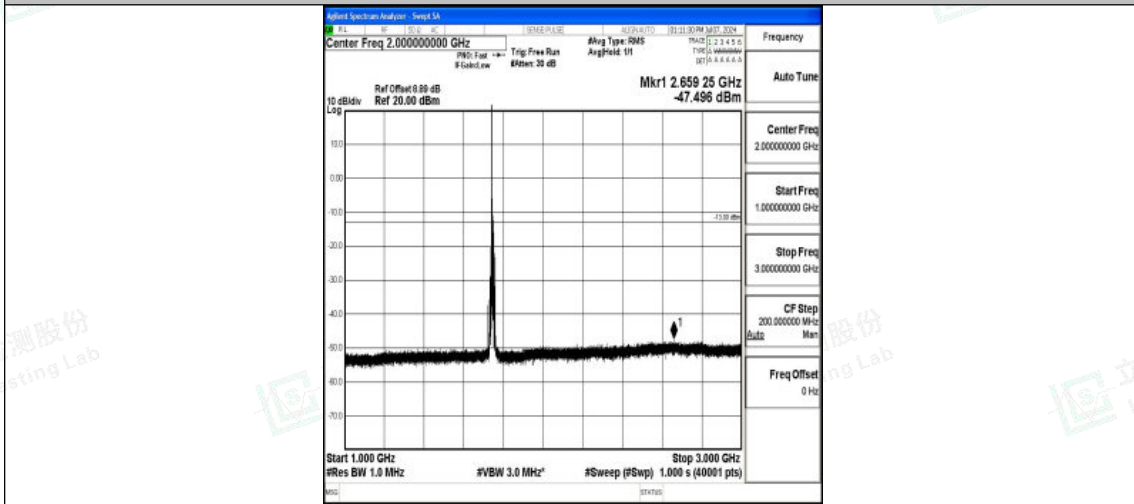

Band66_10MHz_QPSK_132322_1RB#0_1000~3000_1000~3000