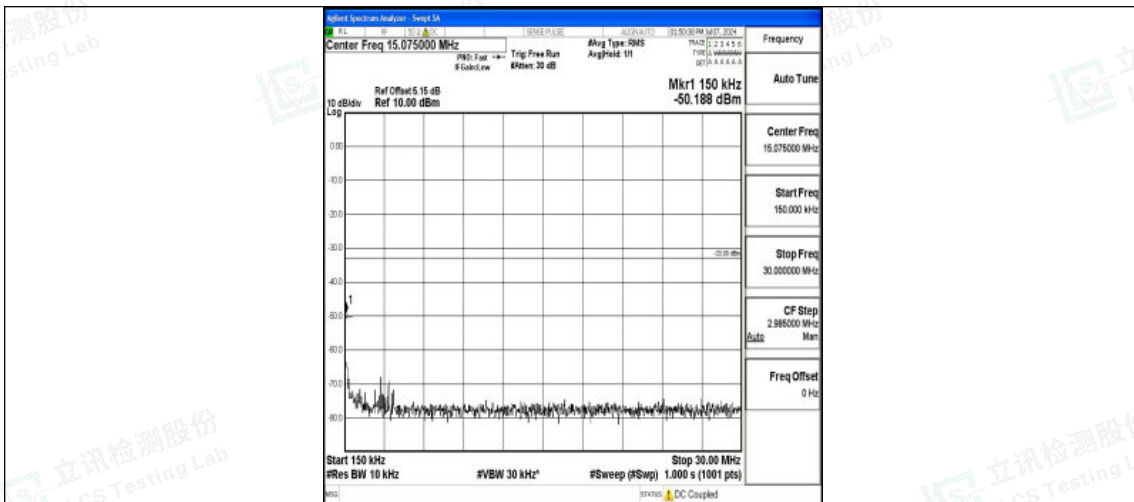

Band66\_20MHz\_QPSK\_132072\_1RB#0\_1000~3000\_1000~3000

Band66\_20MHz\_QPSK\_132072\_1RB#0\_3000~20000\_3000~20000

Band66\_20MHz\_16QAM\_132072\_1RB#0\_0.009~0.15\_0.009~0.15

Band66\_20MHz\_16QAM\_132072\_1RB#0\_0.15~30\_0.15~30