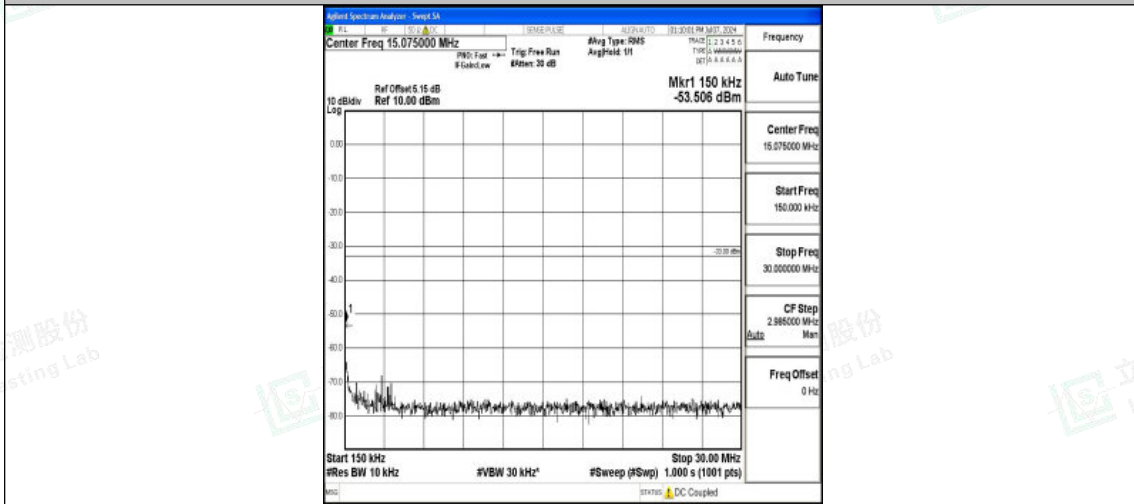

Band66_10MHz_QPSK_132022_1RB#0_0.15~30_0.15~30