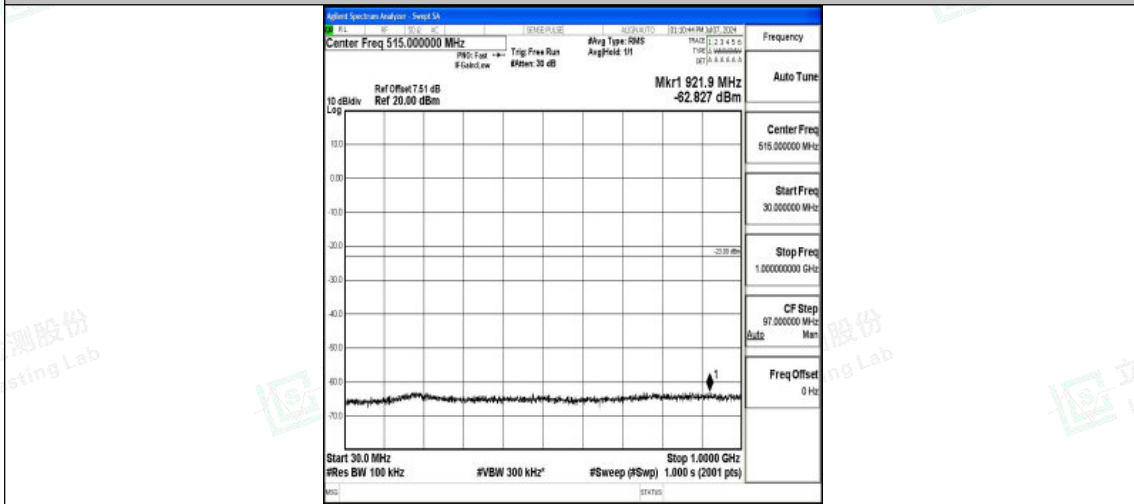

Band66_10MHz_16QAM_132022_1RB#0_30~1000_30~1000