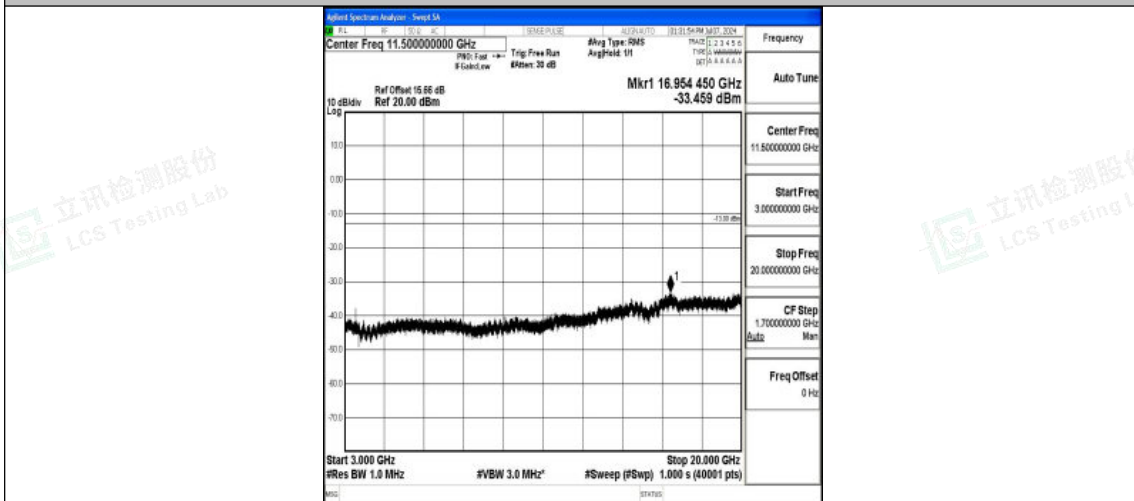

Band66_15MHz_QPSK_132322_1RB#0_3000~20000_3000~20000