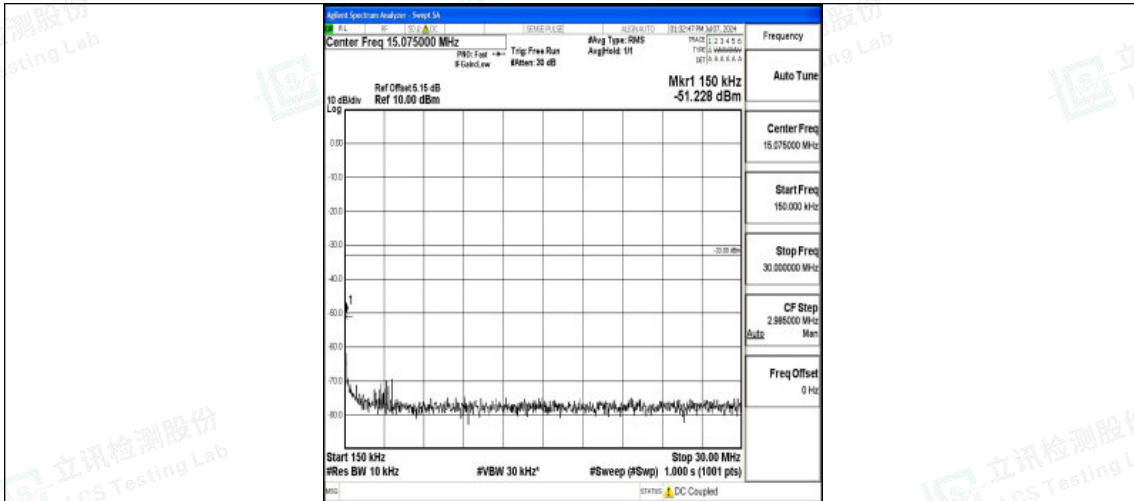

Band66\_15MHz\_16QAM\_132322\_1RB#0\_30~1000\_30~1000

Band66\_15MHz\_16QAM\_132322\_1RB#0\_1000~3000\_1000~3000

Band66\_15MHz\_16QAM\_132322\_1RB#0\_3000~20000\_3000~20000

Band66\_15MHz\_QPSK\_132597\_1RB#0\_0.009~0.15\_0.009~0.15