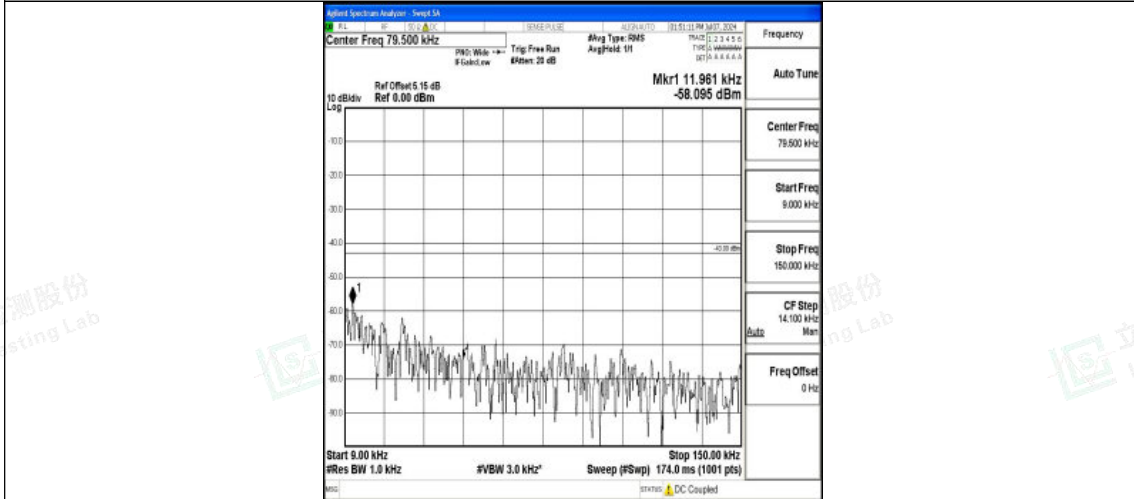

Band66\_20MHz\_16QAM\_132072\_1RB#0\_30~1000\_30~1000

Band66\_20MHz\_16QAM\_132072\_1RB#0\_1000~3000\_1000~3000

Band66\_20MHz\_16QAM\_132072\_1RB#0\_3000~20000\_3000~20000

Band66\_20MHz\_QPSK\_132322\_1RB#0\_0.009~0.15\_0.009~0.15