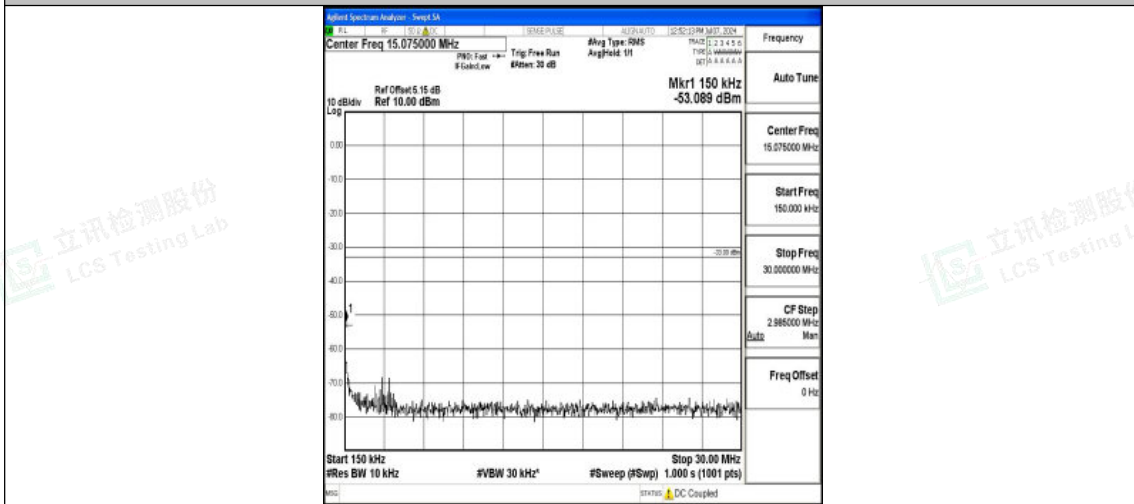

Band66_5MHz_16QAM_132647_1RB#0_0.15~30_0.15~30

Shenzhen LCS Compliance Testing Laboratory Ltd.
Add: 101, 201 Bldg A & 301 Bldg C, Juji Industrial Park Yabianxueziwei, Shajing Street,
Baoan District, Shenzhen, 518000, China
Tel: +(86) 0755-82591330 | E-mail: webmaster@lcs-cert.com | Web: www.lcs-cert.com
Scan code to check authenticity