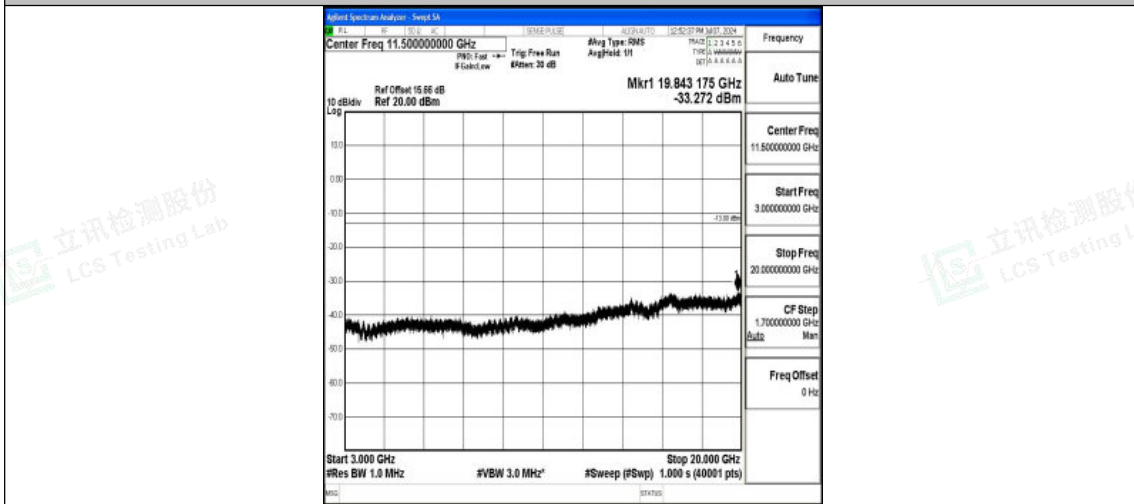

Band66_5MHz_16QAM_132647_1RB#0_3000~20000_3000~20000

Shenzhen LCS Compliance Testing Laboratory Ltd.
Add: 101, 201 Bldg A & 301 Bldg C, Juji Industrial Park Yabianxueziwei, Shajing Street,
Baoan District, Shenzhen, 518000, China
Tel: +(86) 0755-82591330 | E-mail: webmaster@lcs-cert.com | Web: www.lcs-cert.com
Scan code to check authenticity