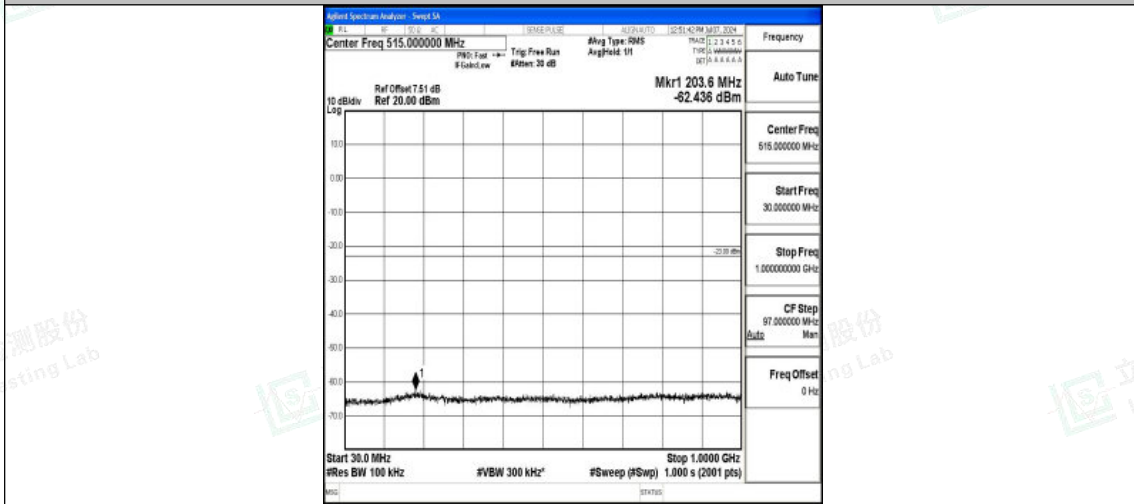

Band66_5MHz_QPSK_132647_1RB#0_30~1000_30~1000