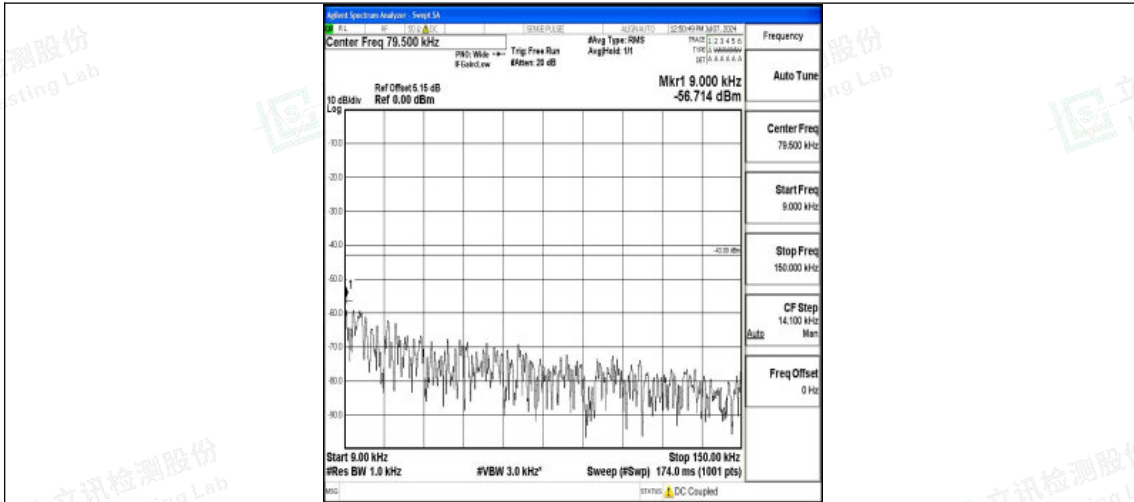

Band66\_5MHz\_QPSK\_132322\_1RB#0\_30~1000\_30~1000

Band66\_5MHz\_QPSK\_132322\_1RB#0\_1000~3000\_1000~3000

Band66\_5MHz\_QPSK\_132322\_1RB#0\_3000~20000\_3000~20000

Shenzhen LCS Compliance Testing Laboratory Ltd.  
Add: 101, 201 Bldg A & 301 Bldg C, Juji Industrial Park Yabianxueziwei, Shajing Street,  
Baoan District, Shenzhen, 518000, China  
Tel: +(86) 0755-82591330 | E-mail: webmaster@lcs-cert.com | Web: www.lcs-cert.com  
Scan code to check authenticity