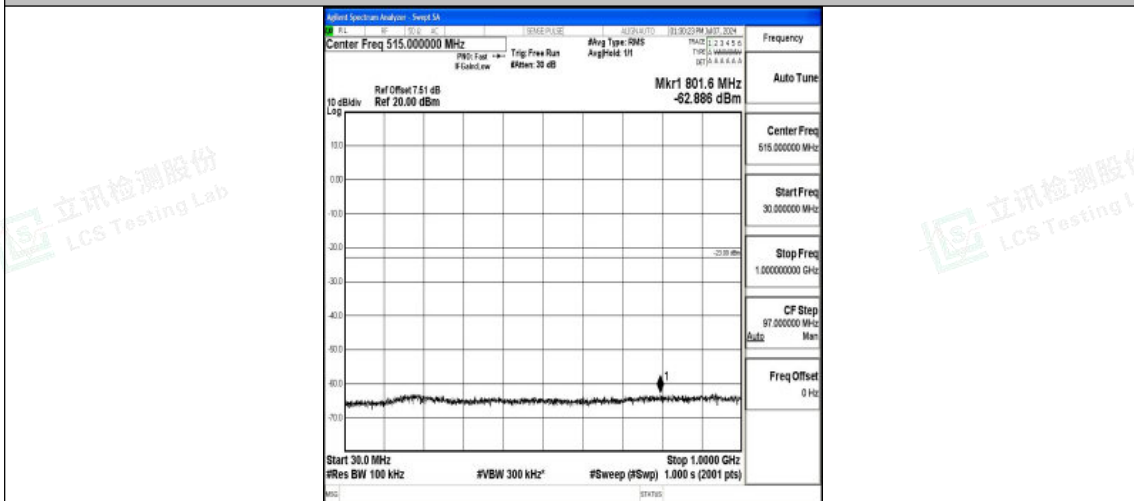

Band66_15MHz_QPSK_132047_1RB#0_30~1000_30~1000