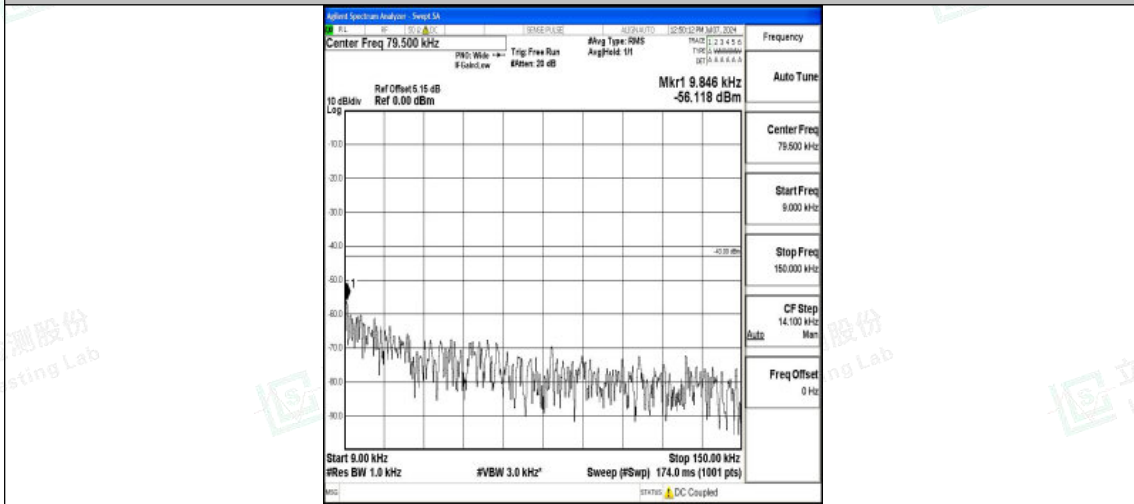

Band66_5MHz_QPSK_132322_1RB#0_0.009~0.15_0.009~0.15