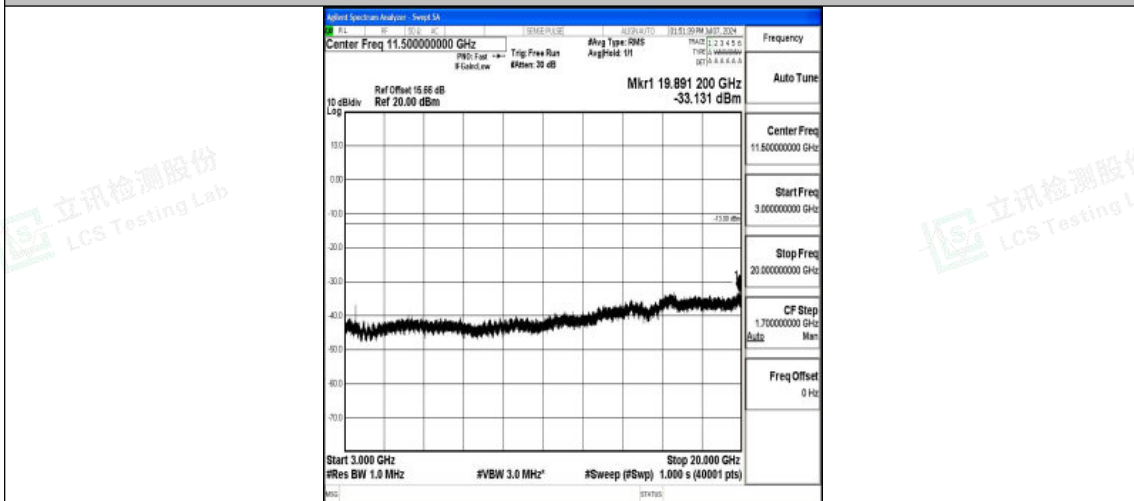

Band66\_20MHz\_QPSK\_132322\_1RB#0\_0.15~30\_0.15~30

Band66\_20MHz\_QPSK\_132322\_1RB#0\_30~1000\_30~1000

Band66\_20MHz\_QPSK\_132322\_1RB#0\_1000~3000\_1000~3000

Band66\_20MHz\_QPSK\_132322\_1RB#0\_3000~20000\_3000~20000