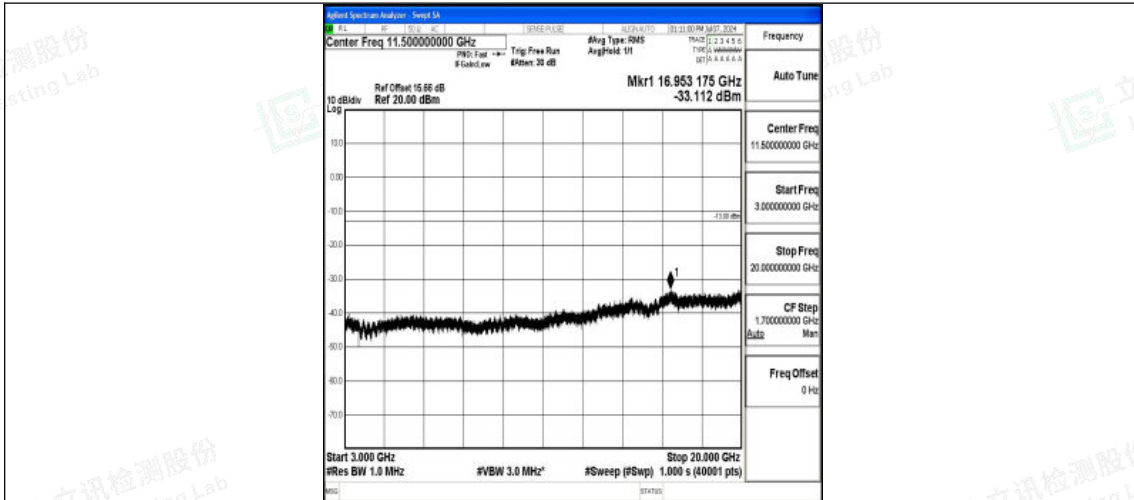

Band66\_10MHz\_16QAM\_132022\_1RB#0\_0.15~30\_0.15~30

Band66\_10MHz\_16QAM\_132022\_1RB#0\_30~1000\_30~1000

Band66\_10MHz\_16QAM\_132022\_1RB#0\_1000~3000\_1000~3000

Shenzhen LCS Compliance Testing Laboratory Ltd.  
Add: 101, 201 Bldg A & 301 Bldg C, Juji Industrial Park Yabianxueziwei, Shajing Street,  
Baoan District, Shenzhen, 518000, China  
Tel: +(86) 0755-82591330 | E-mail: webmaster@lcs-cert.com | Web: www.lcs-cert.com  
Scan code to check authenticity