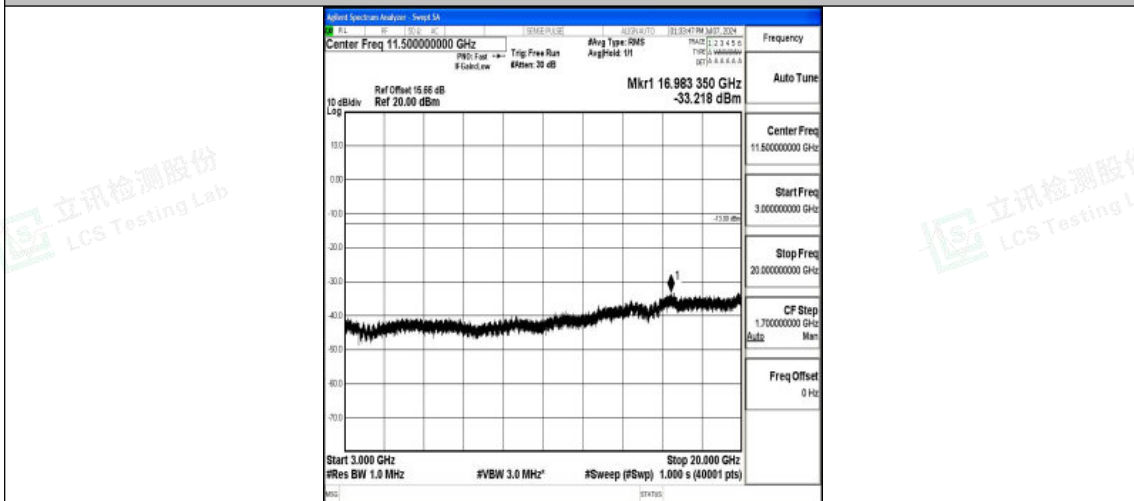

Band66\_15MHz\_16QAM\_132597\_1RB#0\_0.009~0.15\_0.009~0.15

Band66\_15MHz\_16QAM\_132597\_1RB#0\_0.15~30\_0.15~30

Band66\_15MHz\_16QAM\_132597\_1RB#0\_30~1000\_30~1000

Band66\_15MHz\_16QAM\_132597\_1RB#0\_1000~3000\_1000~3000