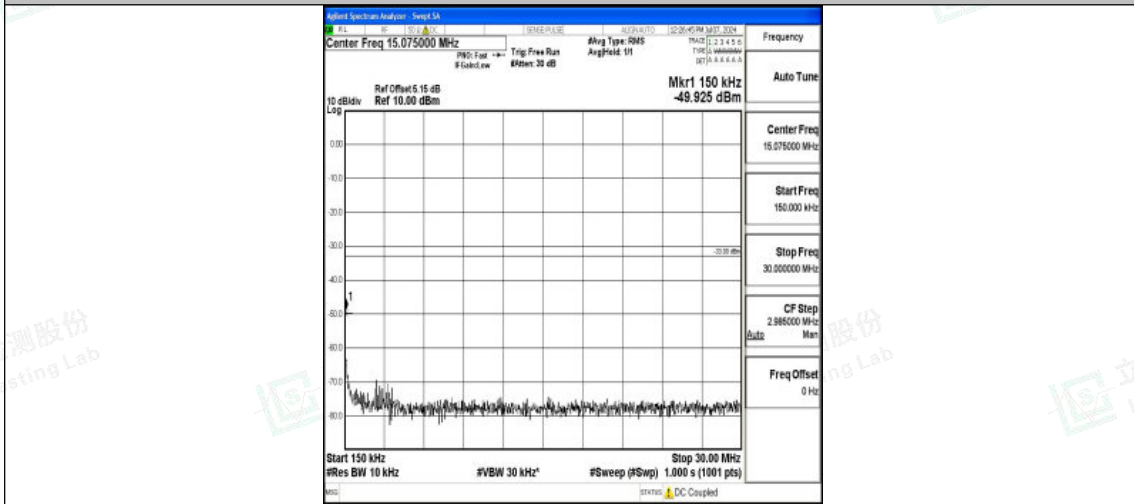

Band66_3MHz_QPSK_131987_1RB#0_0.15~30_0.15~30