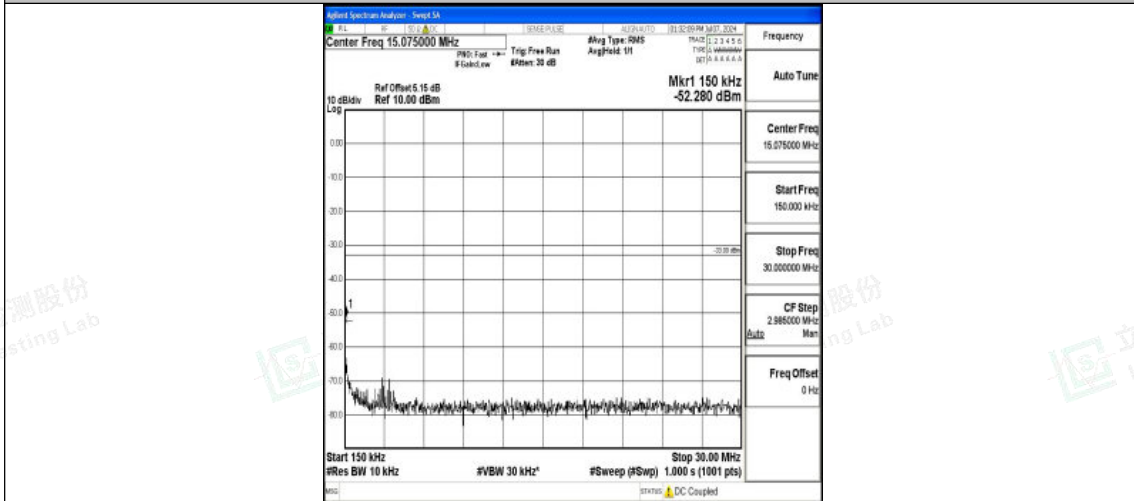

Band66\_15MHz\_QPSK\_132322\_1RB#0\_1000~3000\_1000~3000

Band66\_15MHz\_QPSK\_132322\_1RB#0\_3000~20000\_3000~20000

Band66\_15MHz\_16QAM\_132322\_1RB#0\_0.009~0.15\_0.009~0.15

Band66\_15MHz\_16QAM\_132322\_1RB#0\_0.15~30\_0.15~30