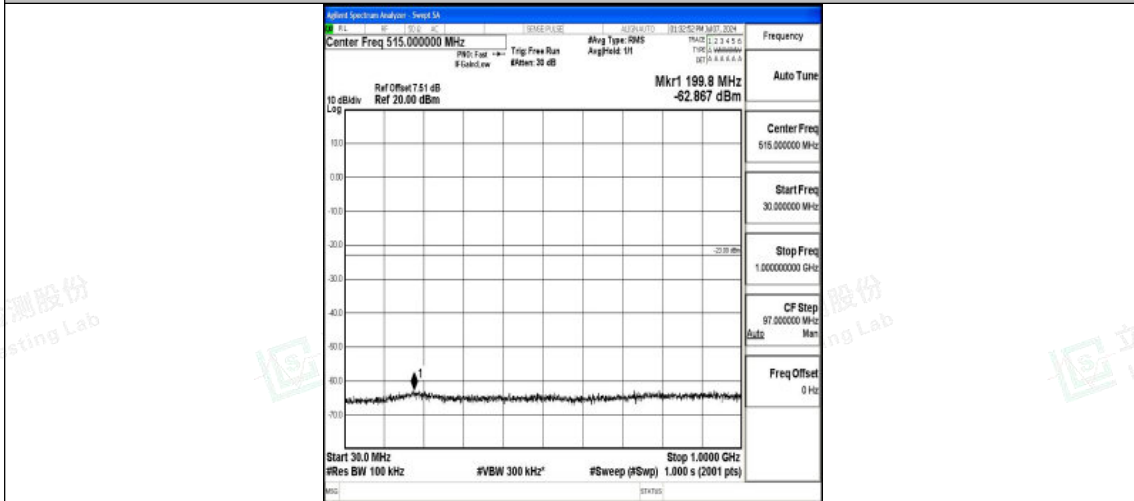

Band66_15MHz_QPSK_132597_1RB#0_30~1000_30~1000