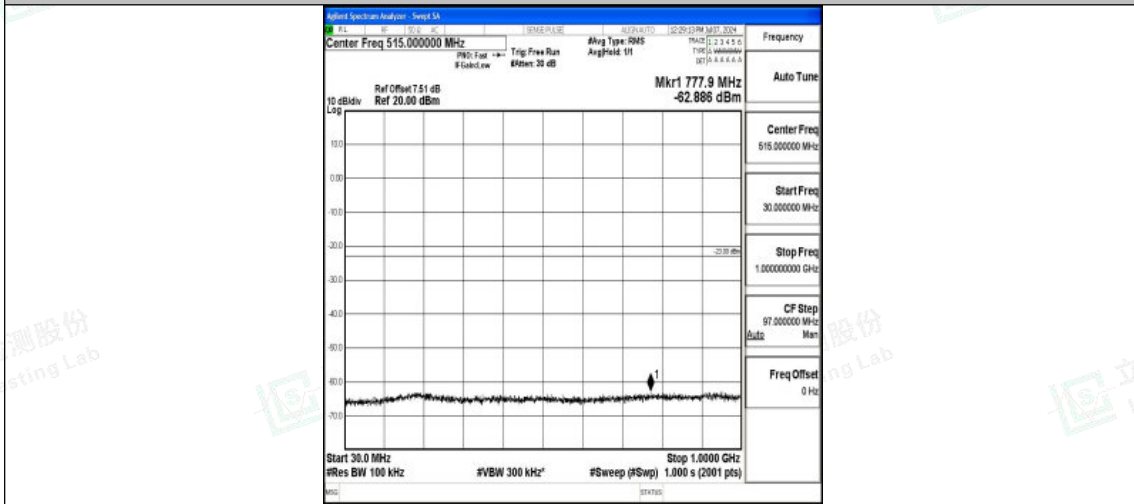

Band66_3MHz_QPSK_132657_1RB#0_30~1000_30~1000