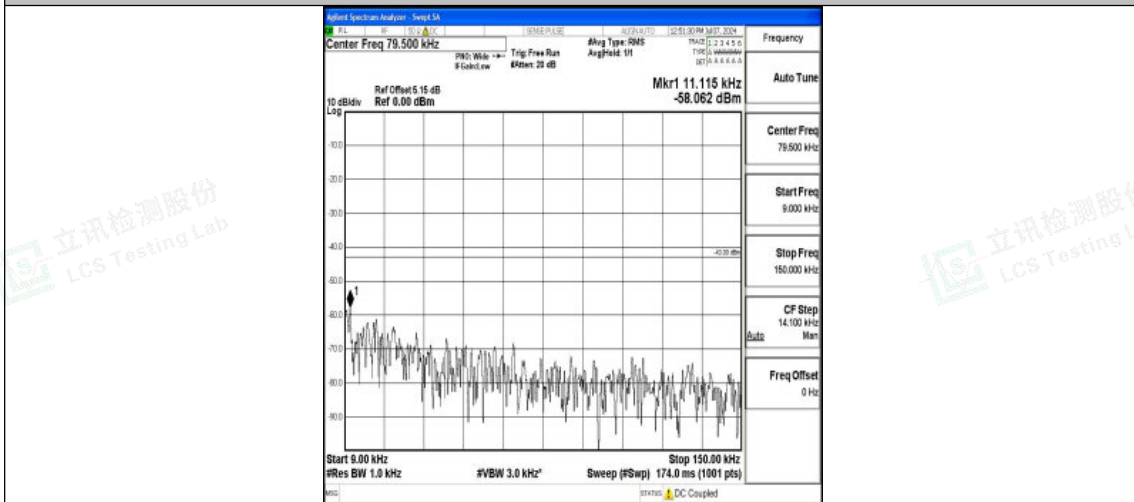

Band66_5MHz_QPSK_132647_1RB#0_0.009~0.15_0.009~0.15

Shenzhen LCS Compliance Testing Laboratory Ltd.
Add: 101, 201 Bldg A & 301 Bldg C, Juji Industrial Park Yabianxueziwei, Shajing Street,
Baoan District, Shenzhen, 518000, China
Tel: +(86) 0755-82591330 | E-mail: webmaster@lcs-cert.com | Web: www.lcs-cert.com
Scan code to check authenticity