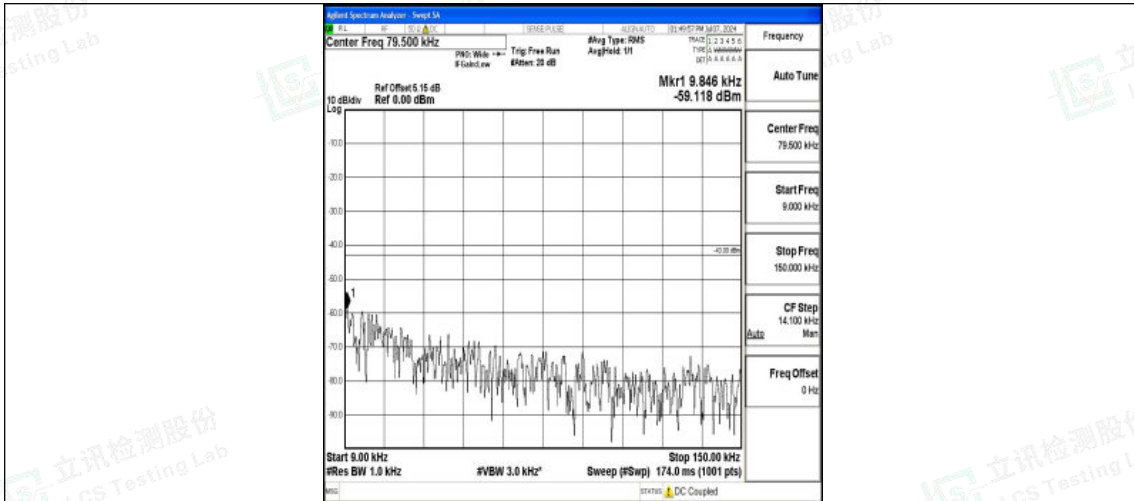

Band66_20MHz_QPSK_132072_1RB#0_0.009~0.15_0.009~0.15