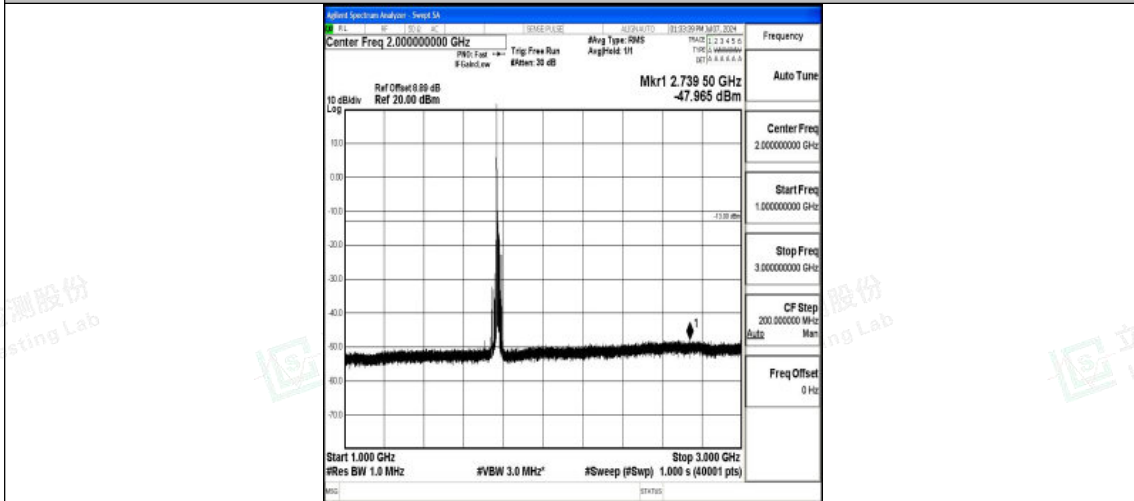

Band66\_15MHz\_16QAM\_132597\_1RB#0\_0.009~0.15\_0.009~0.15

Band66\_15MHz\_16QAM\_132597\_1RB#0\_0.15~30\_0.15~30

Band66\_15MHz\_16QAM\_132597\_1RB#0\_30~1000\_30~1000

Band66\_15MHz\_16QAM\_132597\_1RB#0\_1000~3000\_1000~3000