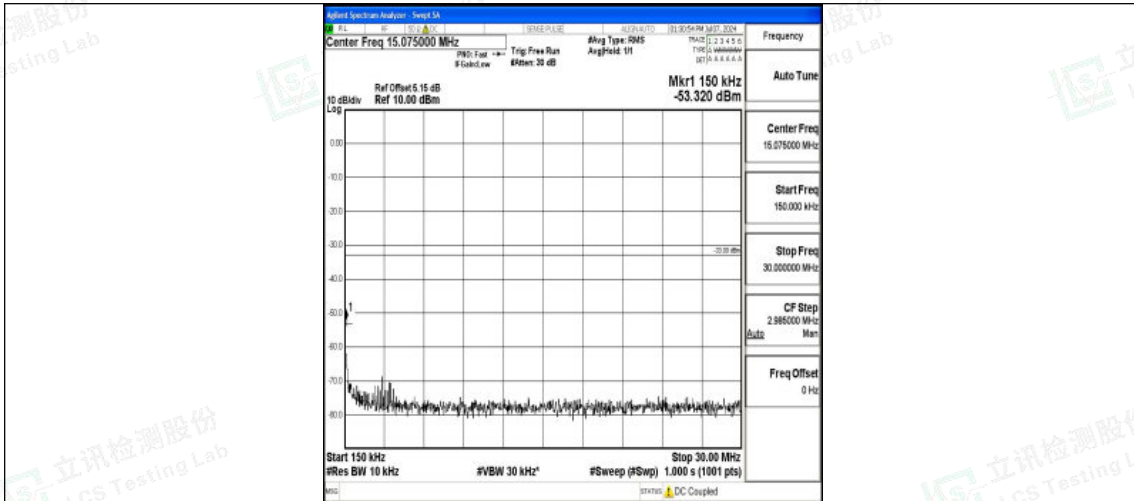

Band66_15MHz_16QAM_132047_1RB#0_0.15~30_0.15~30