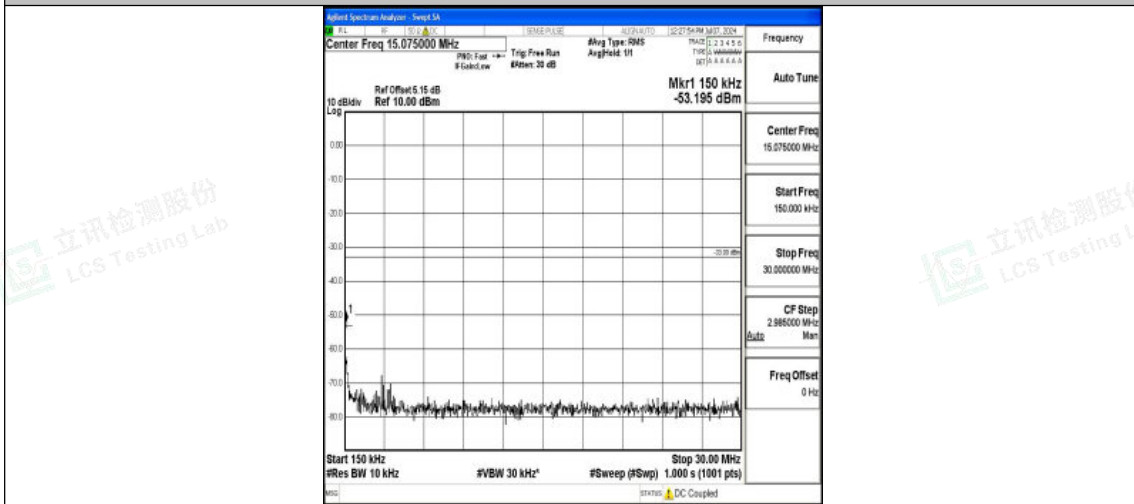

Band66\_3MHz\_16QAM\_131987\_1RB#0\_0.15~30\_0.15~30

Band66\_3MHz\_16QAM\_131987\_1RB#0\_30~1000\_30~1000

Band66\_3MHz\_16QAM\_131987\_1RB#0\_1000~3000\_1000~3000

Shenzhen LCS Compliance Testing Laboratory Ltd.  
 Add: 101, 201 Bldg A & 301 Bldg C, Juji Industrial Park Yabianxueziwei, Shajing Street,  
 Baoan District, Shenzhen, 518000, China  
 Tel: +(86) 0755-82591330 | E-mail: webmaster@lcs-cert.com | Web: www.lcs-cert.com  
 Scan code to check authenticity

Band66\_3MHz\_16QAM\_131987\_1RB#0\_3000~20000\_3000~20000

Band66\_3MHz\_QPSK\_132322\_1RB#0\_0.009~0.15\_0.009~0.15

Band66\_3MHz\_QPSK\_132322\_1RB#0\_0.15~30\_0.15~30

Shenzhen LCS Compliance Testing Laboratory Ltd.  
 Add: 101, 201 Bldg A & 301 Bldg C, Juji Industrial Park Yabianxueziwei, Shajing Street,  
 Baoan District, Shenzhen, 518000, China  
 Tel: +(86) 0755-82591330 | E-mail: webmaster@lcs-cert.com | Web: www.lcs-cert.com  
 Scan code to check authenticity