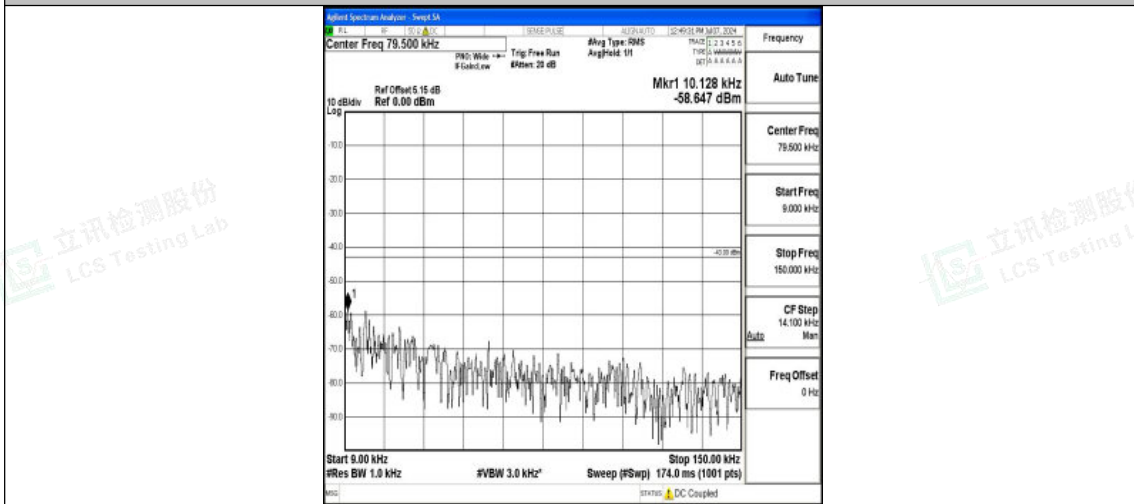

Band66_5MHz_16QAM_131997_1RB#0_0.009~0.15_0.009~0.15

Shenzhen LCS Compliance Testing Laboratory Ltd.
Add: 101, 201 Bldg A & 301 Bldg C, Juji Industrial Park Yabianxueziwei, Shajing Street,
Baoan District, Shenzhen, 518000, China
Tel: +(86) 0755-82591330 | E-mail: webmaster@lcs-cert.com | Web: www.lcs-cert.com
Scan code to check authenticity