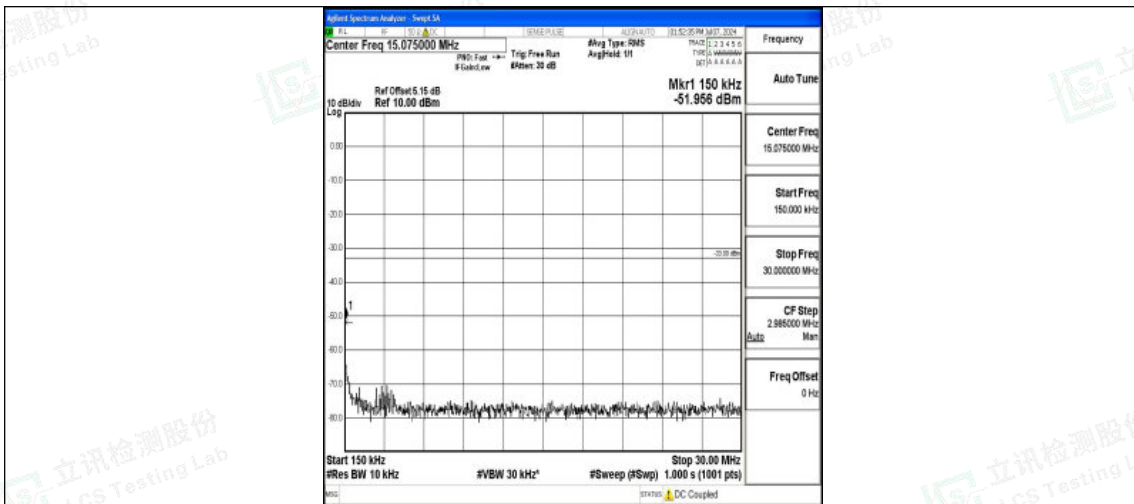

Band66\_20MHz\_16QAM\_132322\_1RB#0\_0.009~0.15\_0.009~0.15

Band66\_20MHz\_16QAM\_132322\_1RB#0\_0.15~30\_0.15~30

Band66\_20MHz\_16QAM\_132322\_1RB#0\_30~1000\_30~1000

Band66\_20MHz\_QPSK\_132572\_1RB#0\_0.15~30\_0.15~30