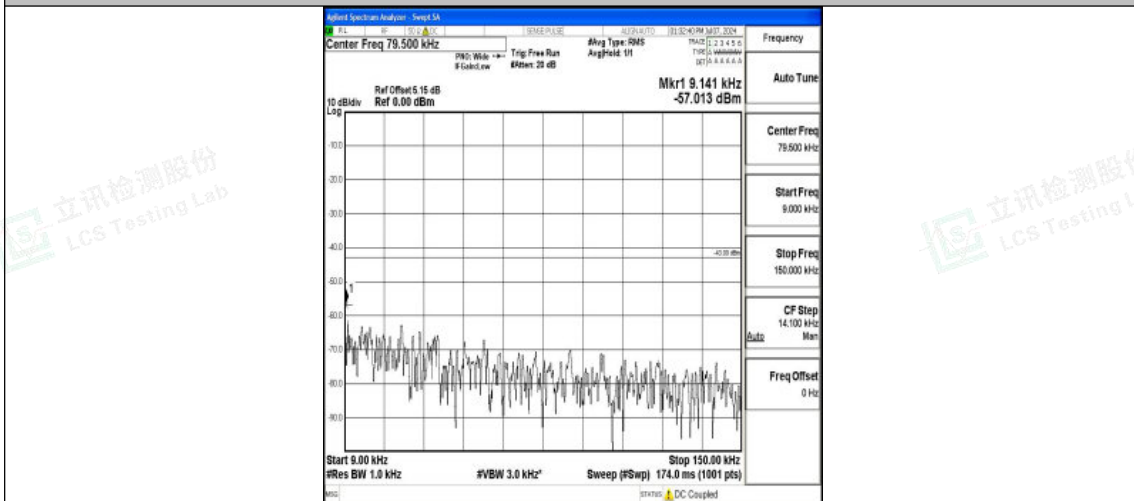

Band66\_15MHz\_16QAM\_132322\_1RB#0\_30~1000\_30~1000

Band66\_15MHz\_16QAM\_132322\_1RB#0\_1000~3000\_1000~3000

Band66\_15MHz\_16QAM\_132322\_1RB#0\_3000~20000\_3000~20000

Band66\_15MHz\_QPSK\_132597\_1RB#0\_0.009~0.15\_0.009~0.15