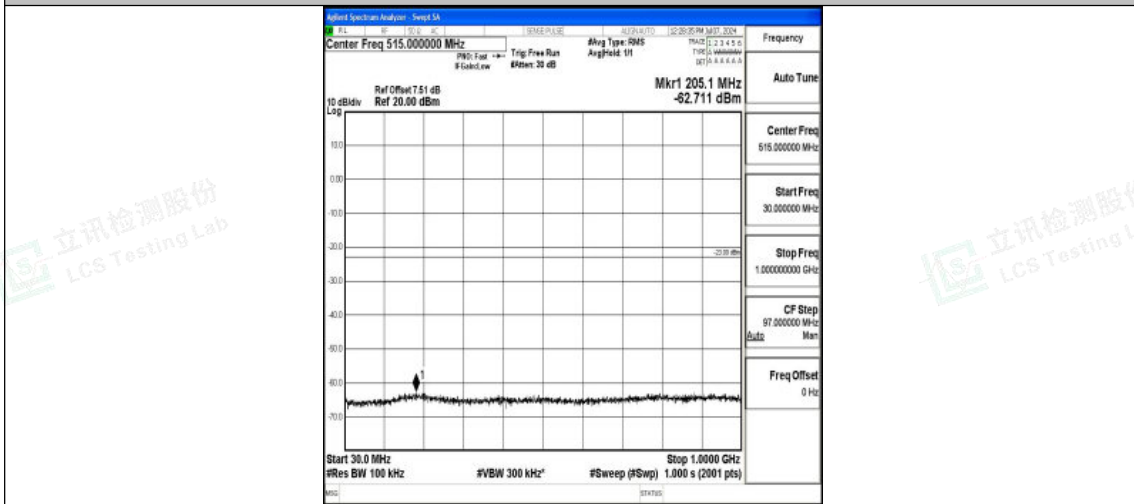

Band66_3MHz_16QAM_132322_1RB#0_30~1000_30~1000

Shenzhen LCS Compliance Testing Laboratory Ltd.
Add: 101, 201 Bldg A & 301 Bldg C, Juji Industrial Park Yabianxueziwei, Shajing Street,
Baoan District, Shenzhen, 518000, China
Tel: +(86) 0755-82591330 | E-mail: webmaster@lcs-cert.com | Web: www.lcs-cert.com
Scan code to check authenticity