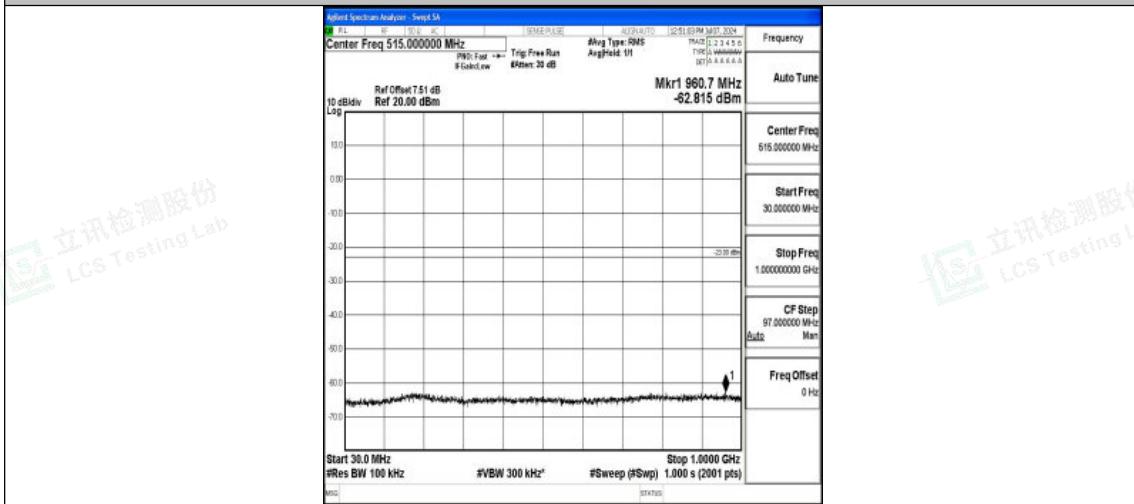

Band66_5MHz_16QAM_132322_1RB#0_30~1000_30~1000

Shenzhen LCS Compliance Testing Laboratory Ltd.
Add: 101, 201 Bldg A & 301 Bldg C, Juji Industrial Park Yabianxueziwei, Shajing Street,
Baoan District, Shenzhen, 518000, China
Tel: +(86) 0755-82591330 | E-mail: webmaster@lcs-cert.com | Web: www.lcs-cert.com
Scan code to check authenticity