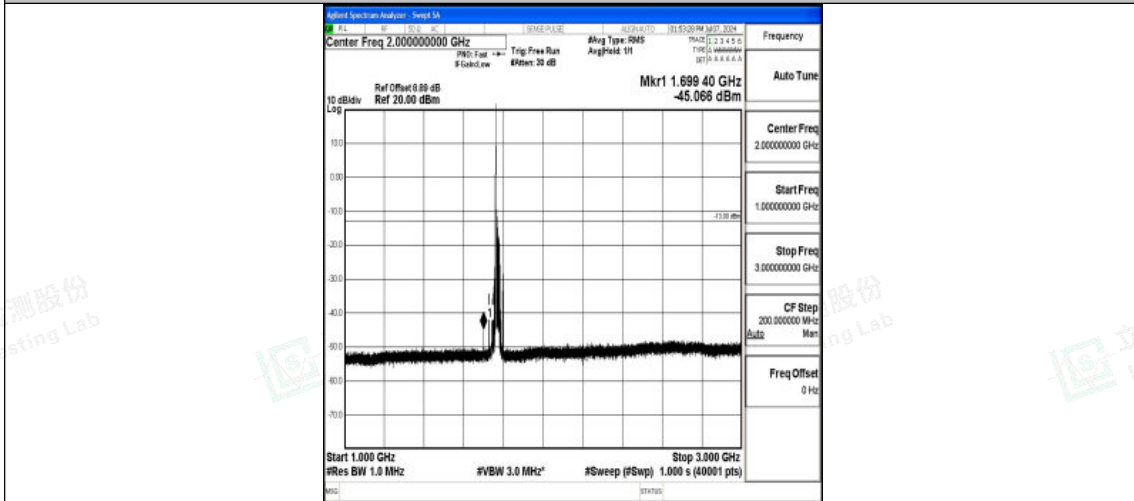

Band66_20MHz_16QAM_132572_1RB#0_1000~3000_1000~3000