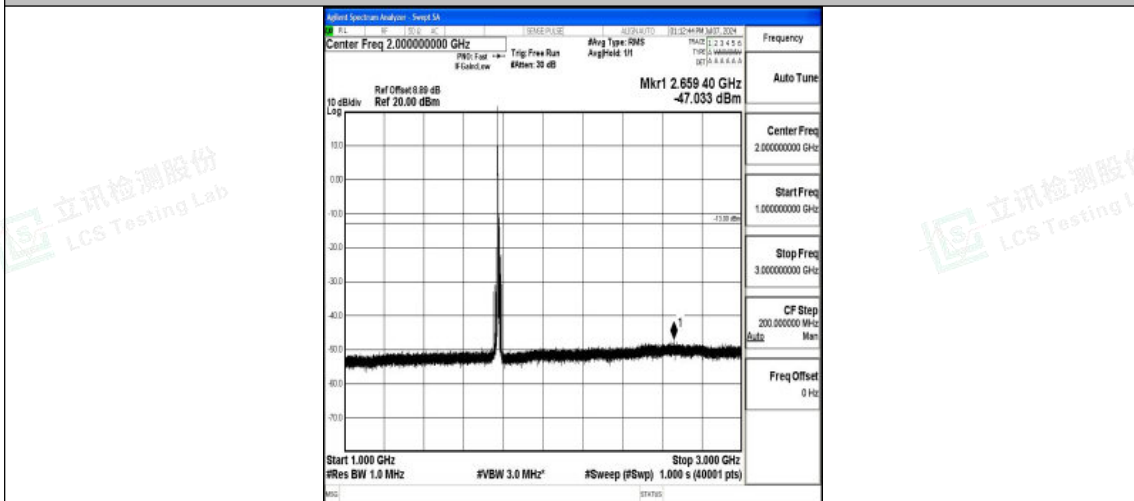

Band66_10MHz_QPSK_132622_1RB#0_1000~3000_1000~3000