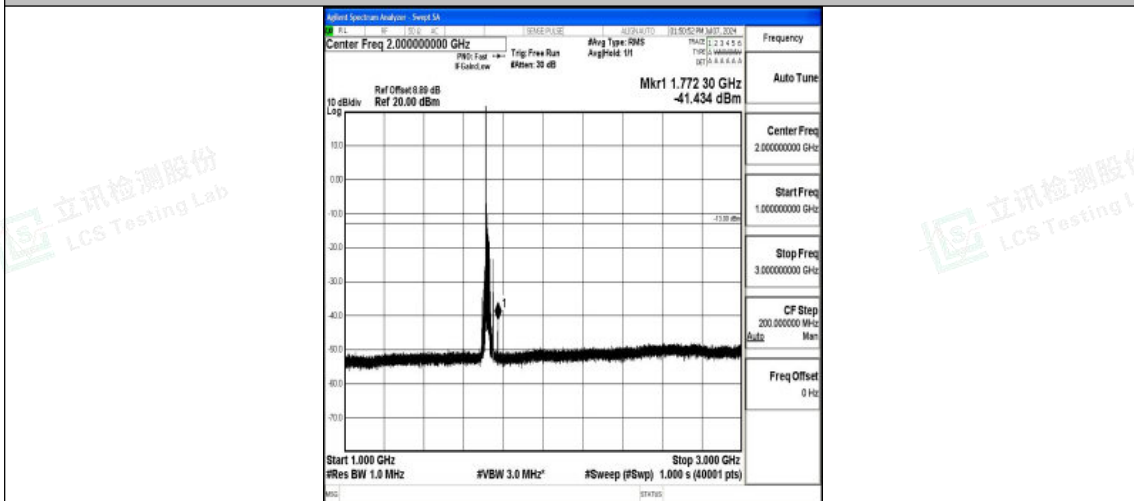

Band66_20MHz_16QAM_132072_1RB#0_1000~3000_1000~3000