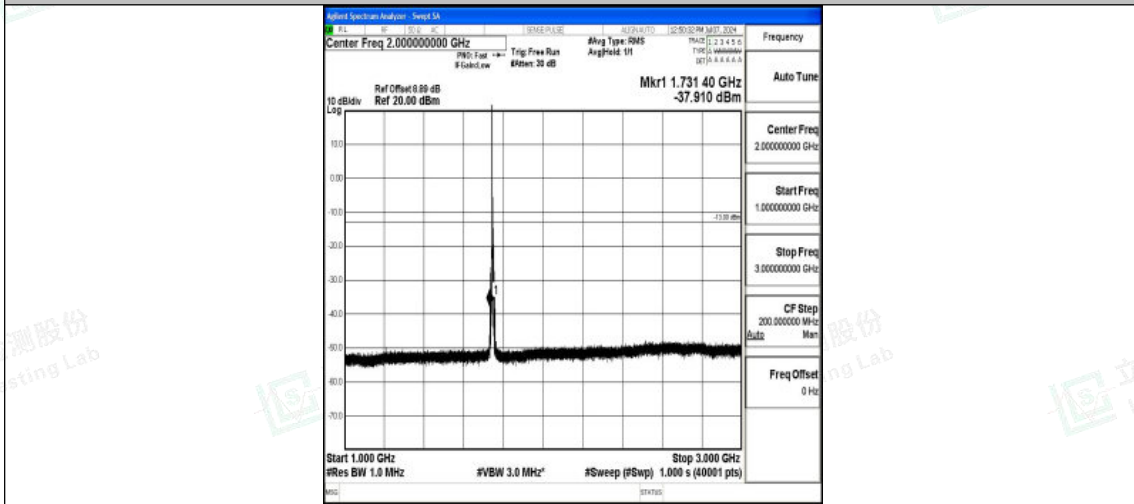

Band66_5MHz_QPSK_132322_1RB#0_1000~3000_1000~3000