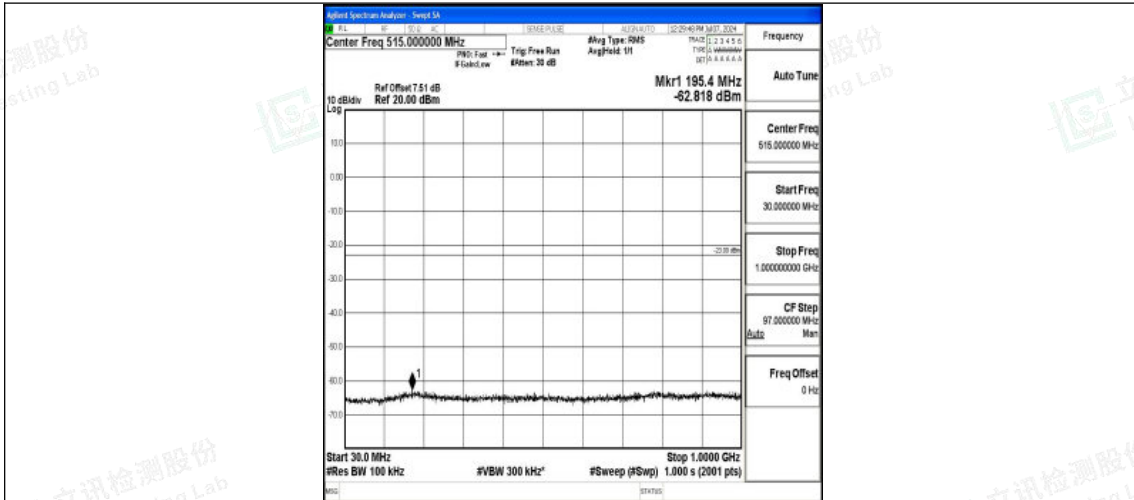

Band66\_3MHz\_QPSK\_132657\_1RB#0\_3000~20000\_3000~20000

Band66\_3MHz\_16QAM\_132657\_1RB#0\_0.009~0.15\_0.009~0.15

Band66\_3MHz\_16QAM\_132657\_1RB#0\_0.15~30\_0.15~30

Shenzhen LCS Compliance Testing Laboratory Ltd.  
Add: 101, 201 Bldg A & 301 Bldg C, Juji Industrial Park Yabianxueziwei, Shajing Street,  
Baoan District, Shenzhen, 518000, China  
Tel: +(86) 0755-82591330 | E-mail: webmaster@lcs-cert.com | Web: www.lcs-cert.com  
Scan code to check authenticity