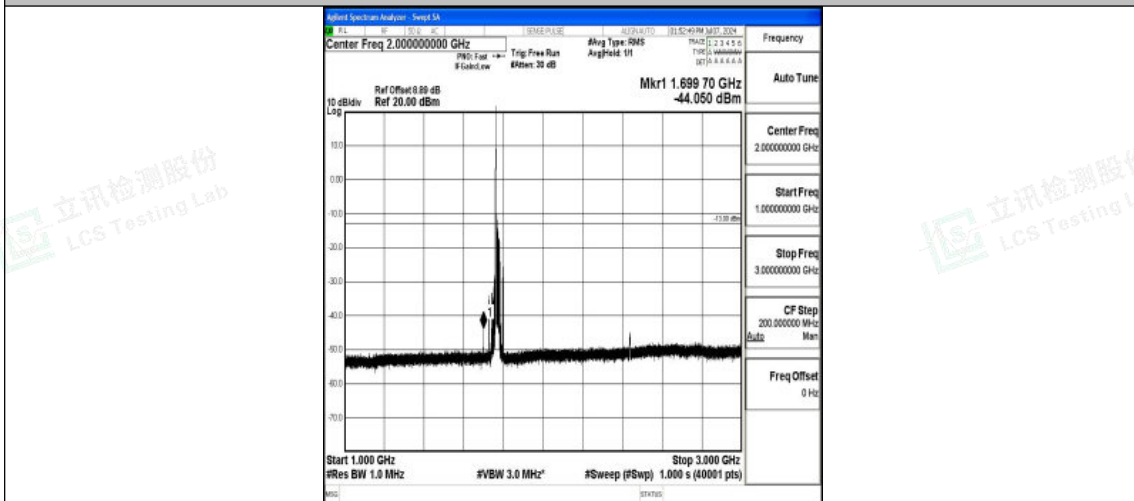

Band66_20MHz_QPSK_132572_1RB#0_1000~3000_1000~3000