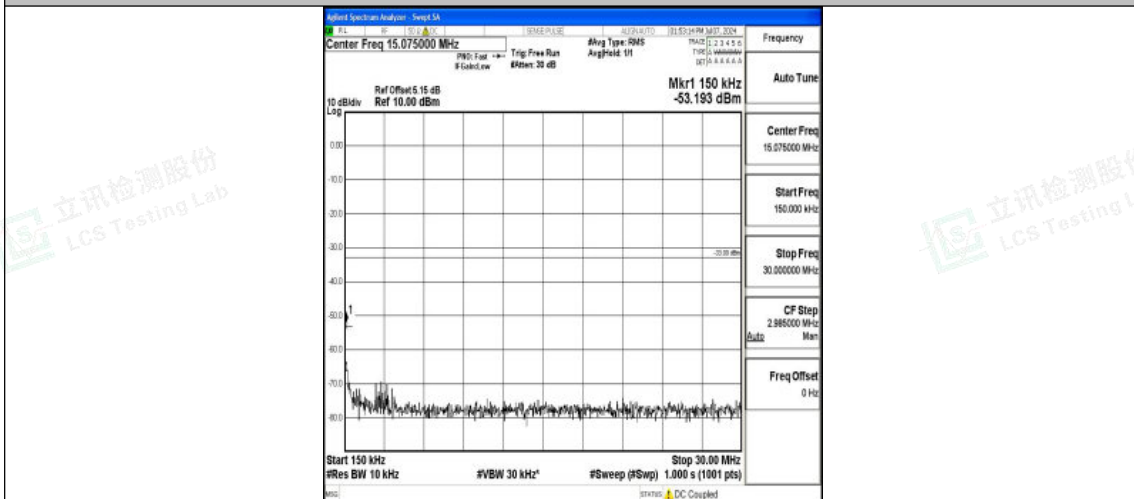

Band66\_20MHz\_QPSK\_132572\_1RB#0\_30~1000\_30~1000

Band66\_20MHz\_QPSK\_132572\_1RB#0\_1000~3000\_1000~3000

Band66\_20MHz\_QPSK\_132572\_1RB#0\_3000~20000\_3000~20000

Band66\_20MHz\_16QAM\_132572\_1RB#0\_0.009~0.15\_0.009~0.15