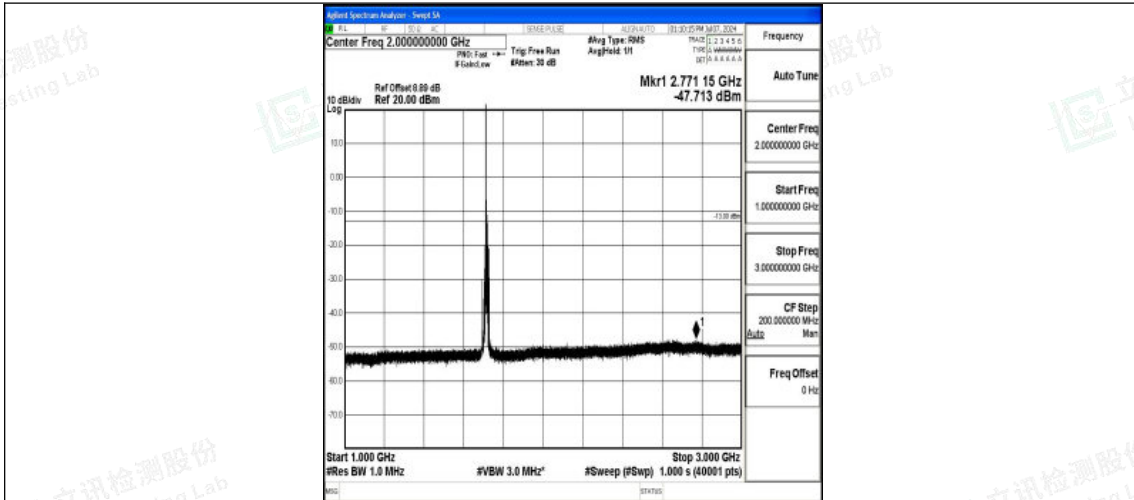

Band66\_10MHz\_QPSK\_132022\_1RB#0\_0.009~0.15\_0.009~0.15

Band66\_10MHz\_QPSK\_132022\_1RB#0\_0.15~30\_0.15~30

Band66\_10MHz\_QPSK\_132022\_1RB#0\_30~1000\_30~1000

Shenzhen LCS Compliance Testing Laboratory Ltd.  
Add: 101, 201 Bldg A & 301 Bldg C, Juji Industrial Park Yabianxueziwei, Shajing Street,  
Baoan District, Shenzhen, 518000, China  
Tel: +(86) 0755-82591330 | E-mail: webmaster@lcs-cert.com | Web: www.lcs-cert.com  
Scan code to check authenticity