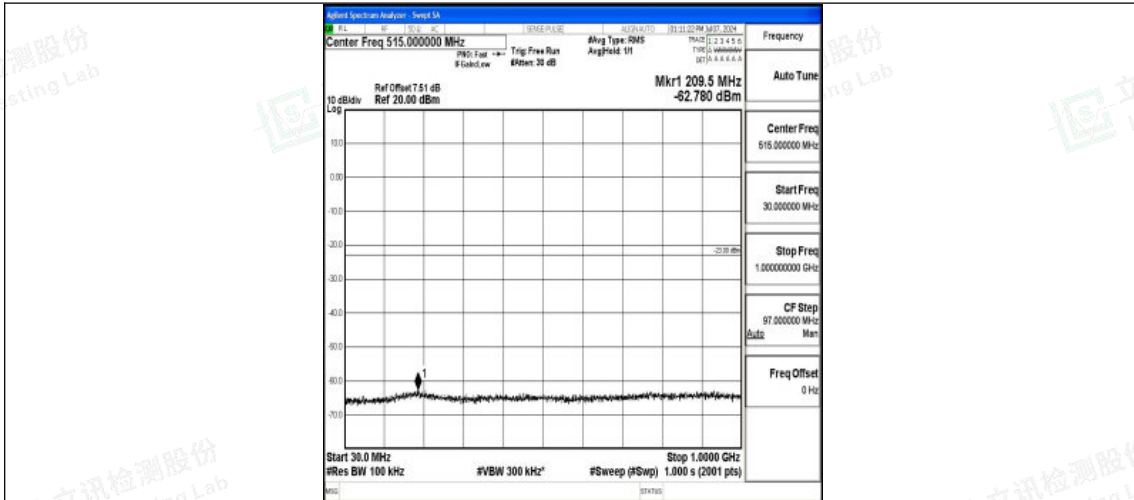

Band66\_10MHz\_16QAM\_132022\_1RB#0\_3000~20000\_3000~20000

Band66\_10MHz\_QPSK\_132322\_1RB#0\_0.009~0.15\_0.009~0.15

Band66\_10MHz\_QPSK\_132322\_1RB#0\_0.15~30\_0.15~30

Shenzhen LCS Compliance Testing Laboratory Ltd.  
 Add: 101, 201 Bldg A & 301 Bldg C, Juji Industrial Park Yabianxueziwei, Shajing Street,  
 Baoan District, Shenzhen, 518000, China  
 Tel: +(86) 0755-82591330 | E-mail: webmaster@lcs-cert.com | Web: www.lcs-cert.com  
 Scan code to check authenticity