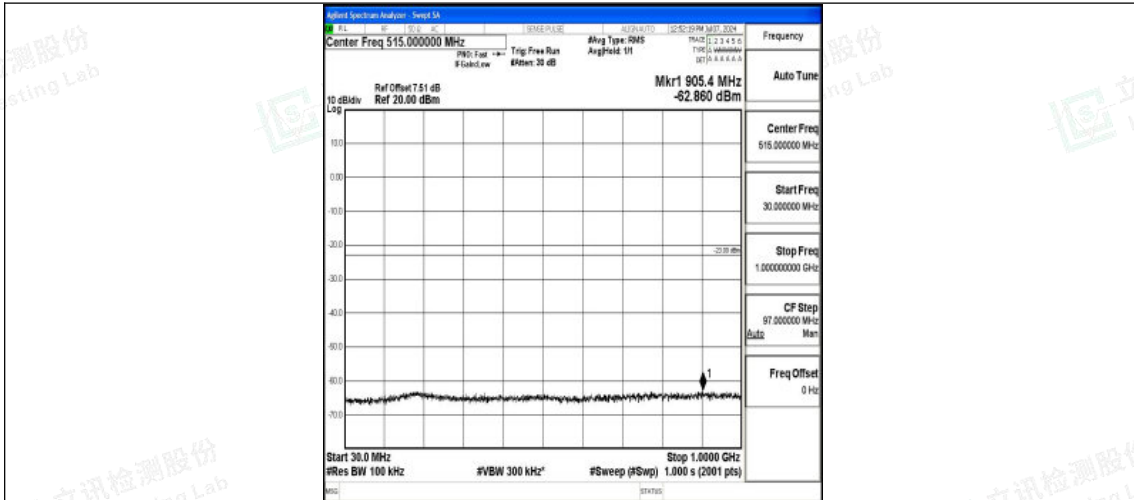

Band66\_5MHz\_QPSK\_132647\_1RB#0\_3000~20000\_3000~20000

Band66\_5MHz\_16QAM\_132647\_1RB#0\_0.009~0.15\_0.009~0.15

Band66\_5MHz\_16QAM\_132647\_1RB#0\_0.15~30\_0.15~30

Shenzhen LCS Compliance Testing Laboratory Ltd.  
Add: 101, 201 Bldg A & 301 Bldg C, Juji Industrial Park Yabianxueziwei, Shajing Street,  
Baoan District, Shenzhen, 518000, China  
Tel: +(86) 0755-82591330 | E-mail: webmaster@lcs-cert.com | Web: www.lcs-cert.com  
Scan code to check authenticity