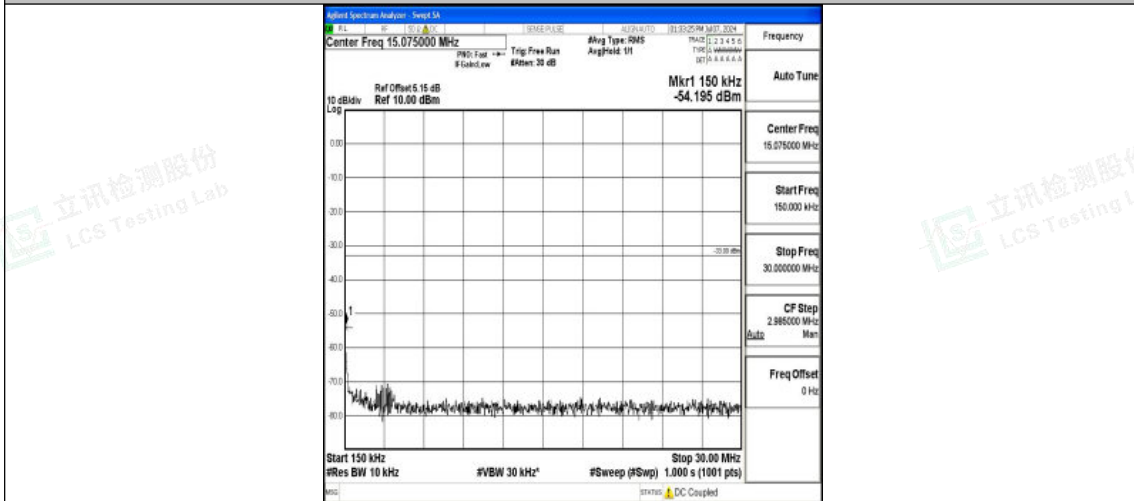

Band66_15MHz_16QAM_132597_1RB#0_0.15~30_0.15~30