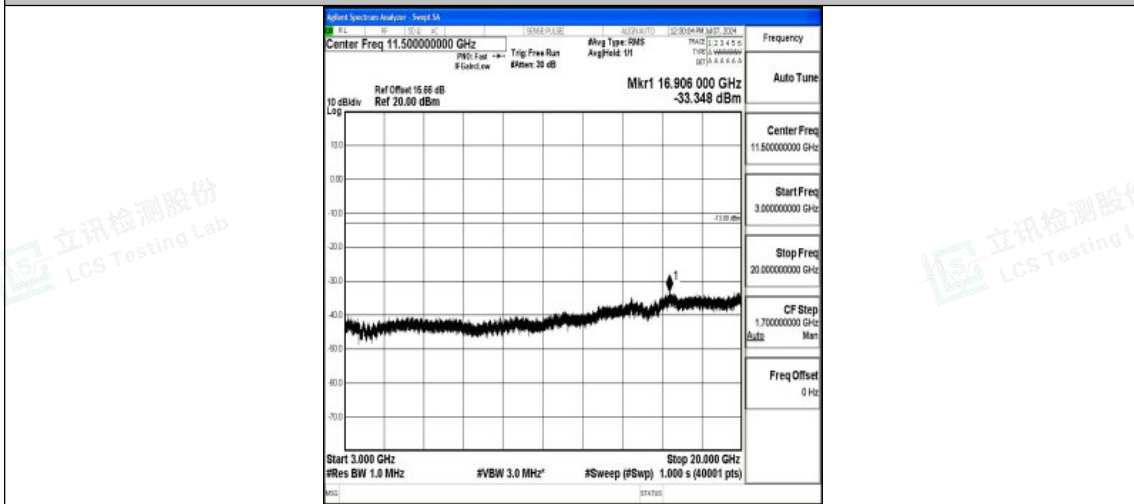

Band66_3MHz_16QAM_132657_1RB#0_3000~20000_3000~20000

Shenzhen LCS Compliance Testing Laboratory Ltd.
Add: 101, 201 Bldg A & 301 Bldg C, Juji Industrial Park Yabianxueziwei, Shajing Street,
Baoan District, Shenzhen, 518000, China
Tel: +(86) 0755-82591330 | E-mail: webmaster@lcs-cert.com | Web: www.lcs-cert.com
Scan code to check authenticity