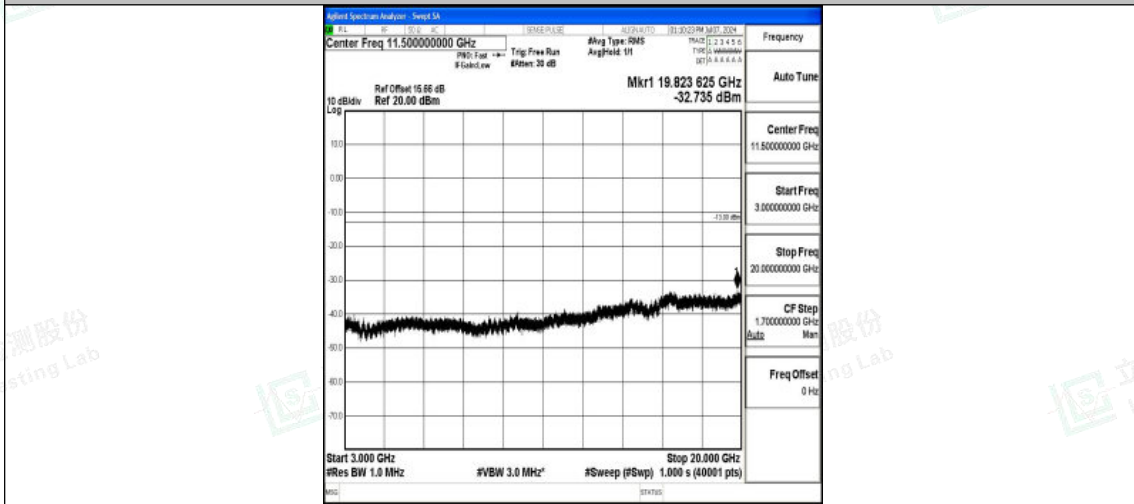

Band66_10MHz_QPSK_132022_1RB#0_3000~20000_3000~20000