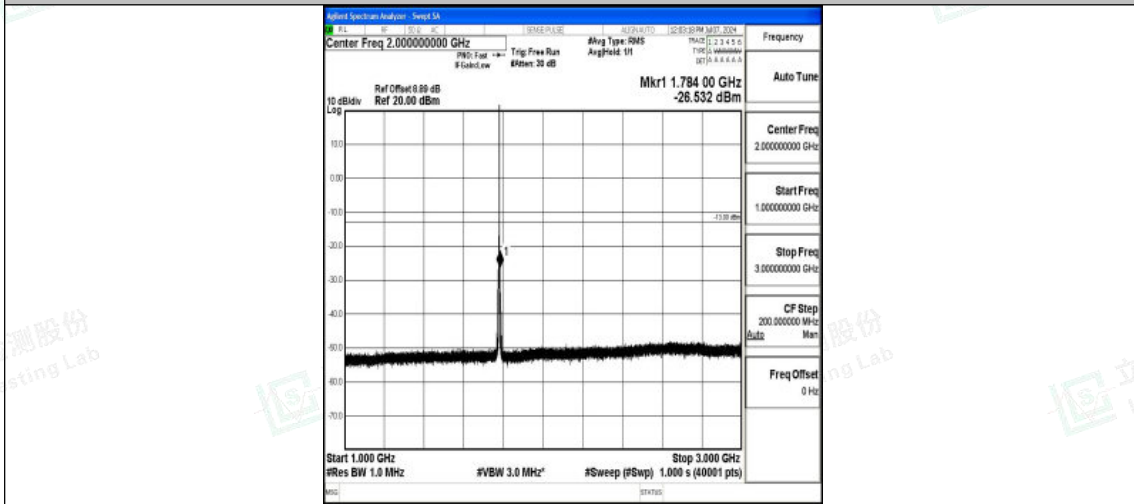

Band66_1.4MHz_16QAM_132665_1RB#0_1000~3000_1000~3000