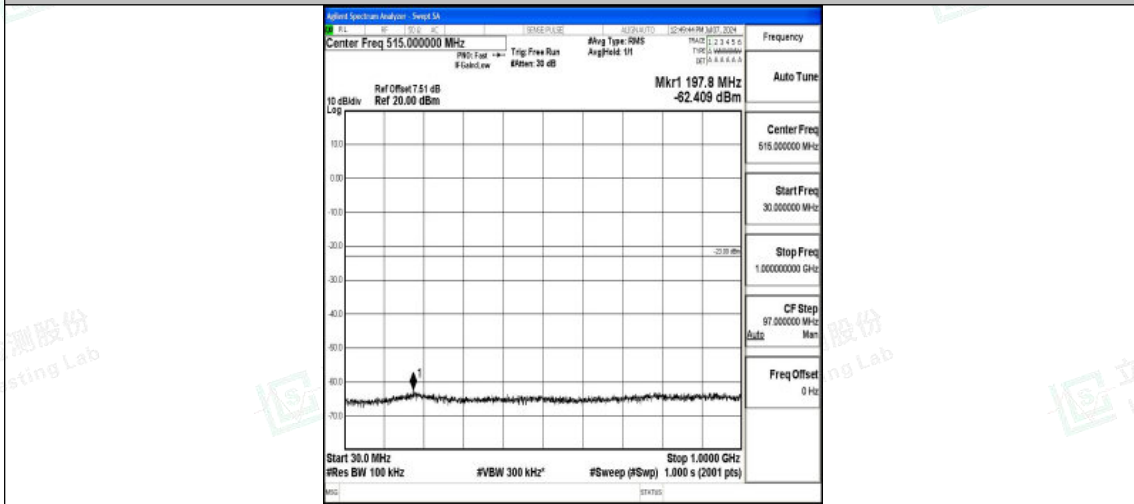

Band66_5MHz_16QAM_131997_1RB#0_30~1000_30~1000