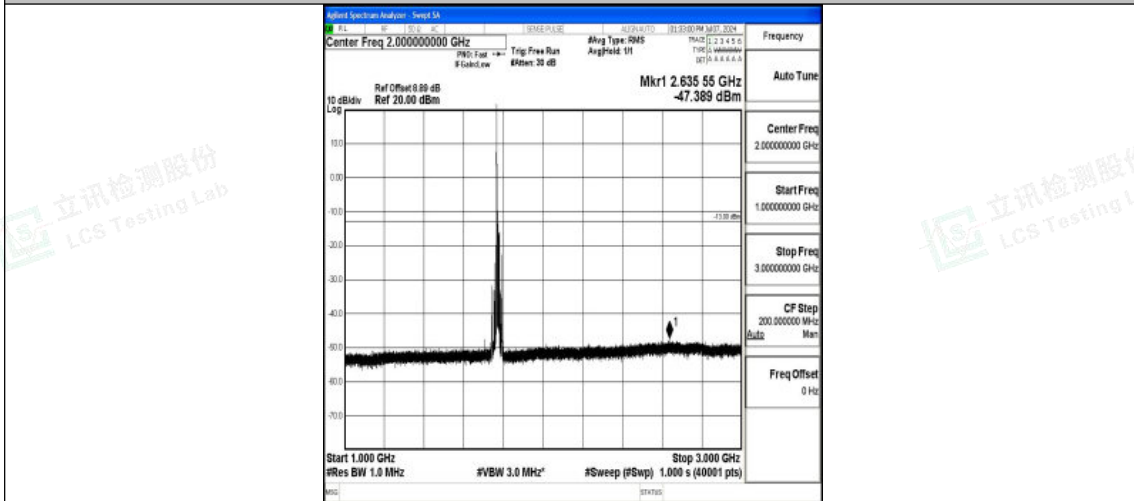

Band66_15MHz_QPSK_132597_1RB#0_1000~3000_1000~3000