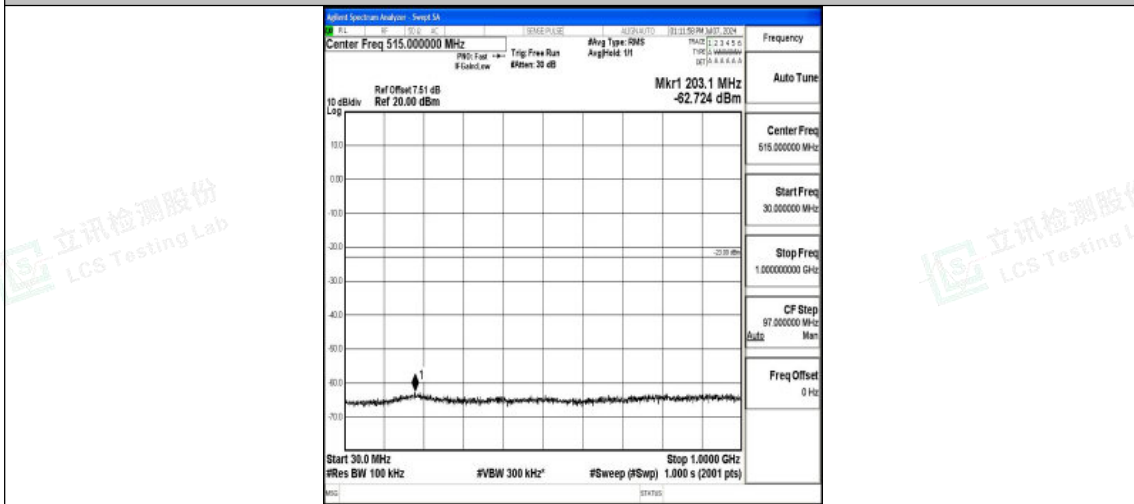

Band66_10MHz_16QAM_132322_1RB#0_30~1000_30~1000

Shenzhen LCS Compliance Testing Laboratory Ltd.
Add: 101, 201 Bldg A & 301 Bldg C, Juji Industrial Park Yabianxueziwei, Shajing Street,
Baoan District, Shenzhen, 518000, China
Tel: +(86) 0755-82591330 | E-mail: webmaster@lcs-cert.com | Web: www.lcs-cert.com
Scan code to check authenticity