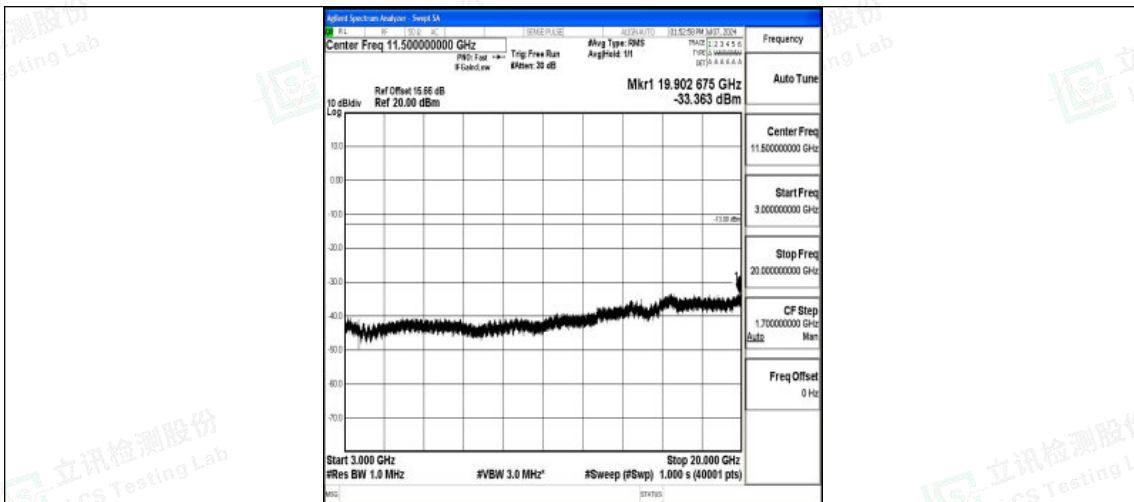

Band66_20MHz_QPSK_132572_1RB#0_3000~20000_3000~20000