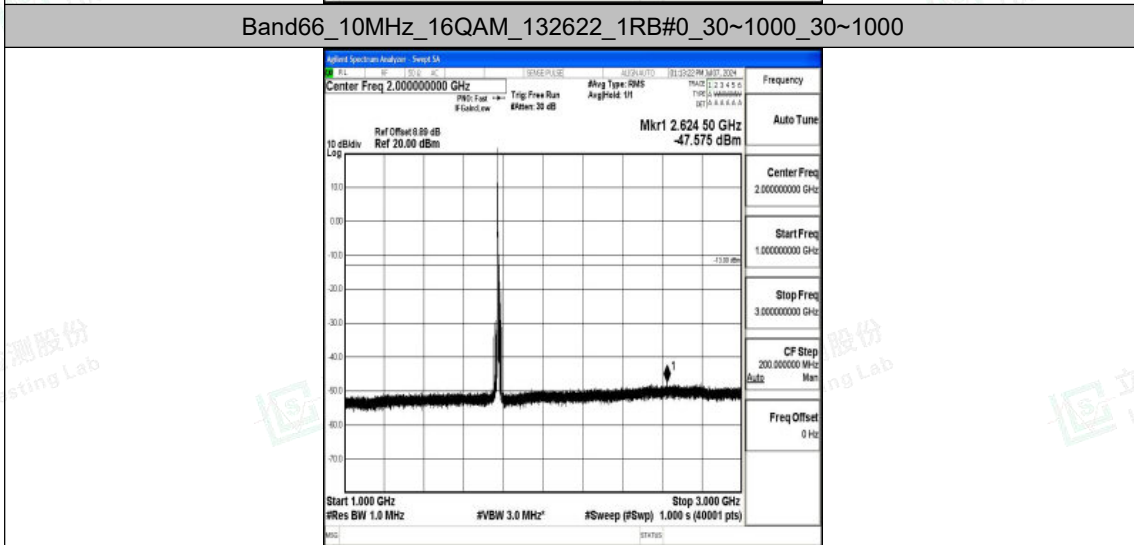

Band66\_10MHz\_QPSK\_132622\_1RB#0\_0.15~30\_0.15~30

Band66\_10MHz\_QPSK\_132622\_1RB#0\_30~1000\_30~1000

Band66\_10MHz\_QPSK\_132622\_1RB#0\_1000~3000\_1000~3000

Band66\_15MHz\_QPSK\_132047\_1RB#0\_0.009~0.15\_0.009~0.15