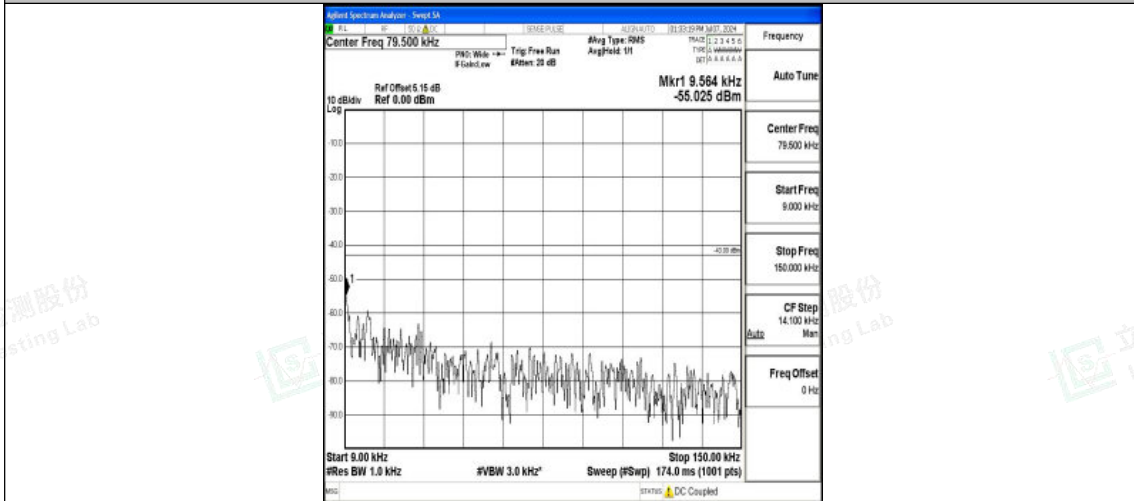

Band66\_15MHz\_QPSK\_132597\_1RB#0\_0.15~30\_0.15~30

Band66\_15MHz\_QPSK\_132597\_1RB#0\_30~1000\_30~1000

Band66\_15MHz\_QPSK\_132597\_1RB#0\_1000~3000\_1000~3000

Band66\_15MHz\_QPSK\_132597\_1RB#0\_3000~20000\_3000~20000