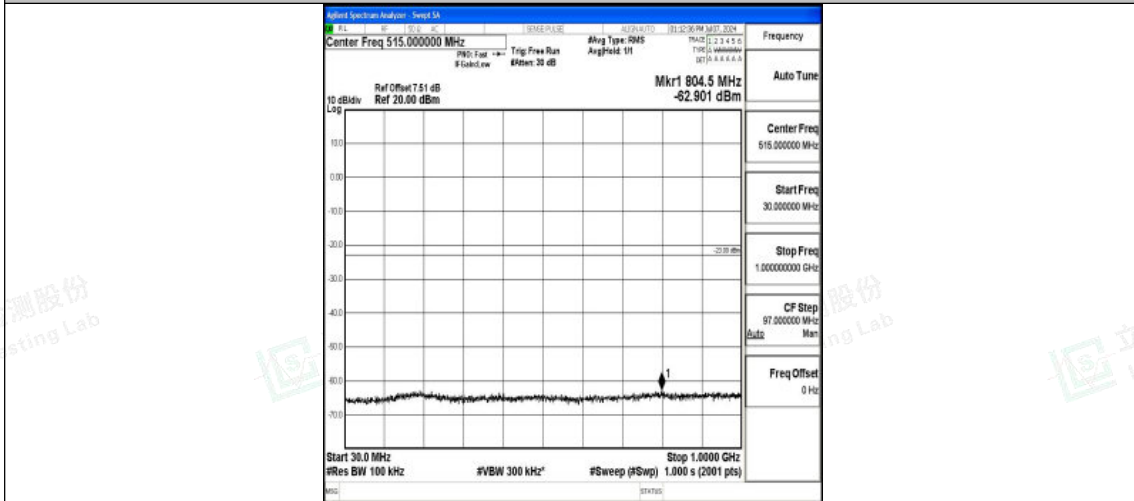

Band66_10MHz_QPSK_132622_1RB#0_30~1000_30~1000