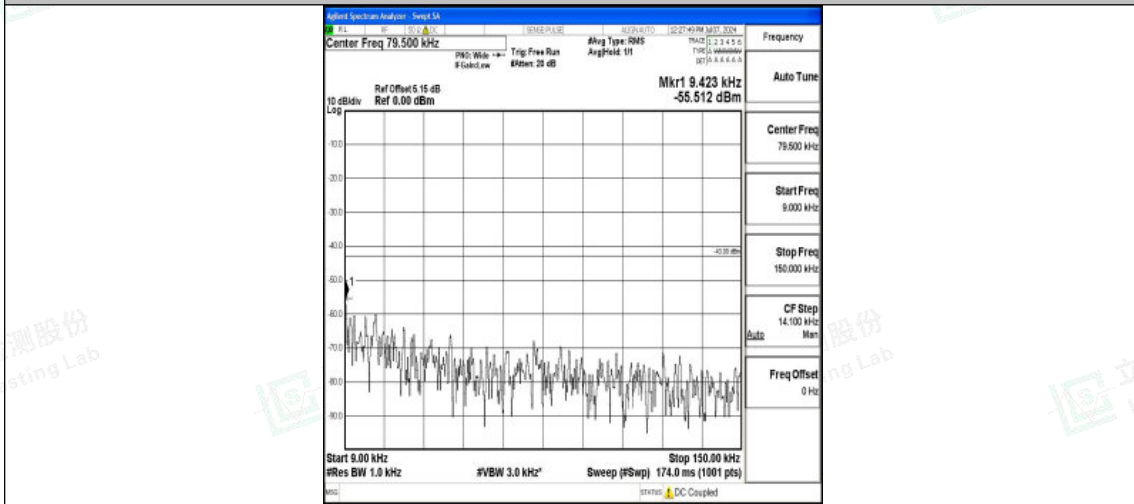

Band66_3MHz_QPSK_132322_1RB#0_0.009~0.15_0.009~0.15