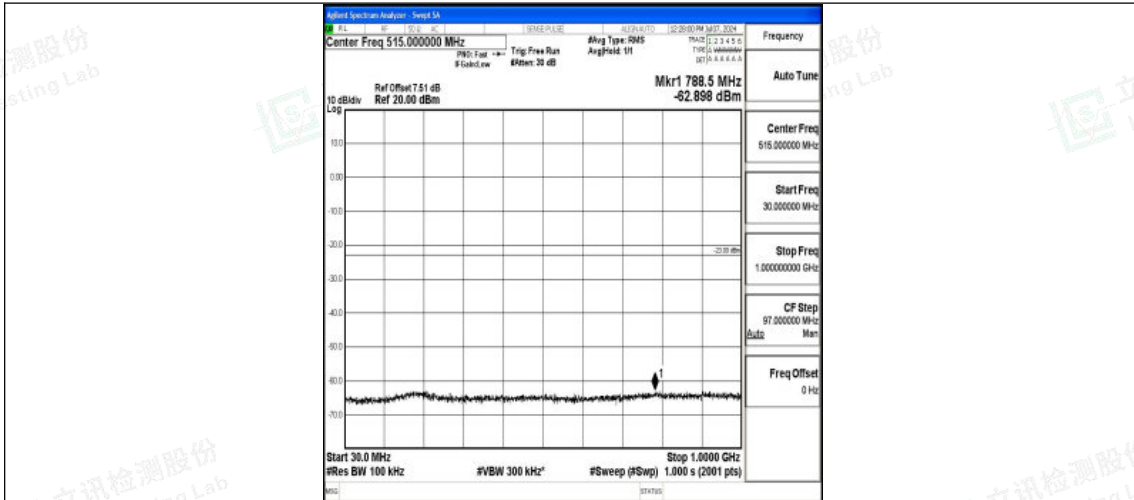

Band66\_3MHz\_16QAM\_131987\_1RB#0\_3000~20000\_3000~20000

Band66\_3MHz\_QPSK\_132322\_1RB#0\_0.009~0.15\_0.009~0.15

Band66\_3MHz\_QPSK\_132322\_1RB#0\_0.15~30\_0.15~30

Shenzhen LCS Compliance Testing Laboratory Ltd.  
 Add: 101, 201 Bldg A & 301 Bldg C, Juji Industrial Park Yabianxueziwei, Shajing Street,  
 Baoan District, Shenzhen, 518000, China  
 Tel: +(86) 0755-82591330 | E-mail: webmaster@lcs-cert.com | Web: www.lcs-cert.com  
 Scan code to check authenticity