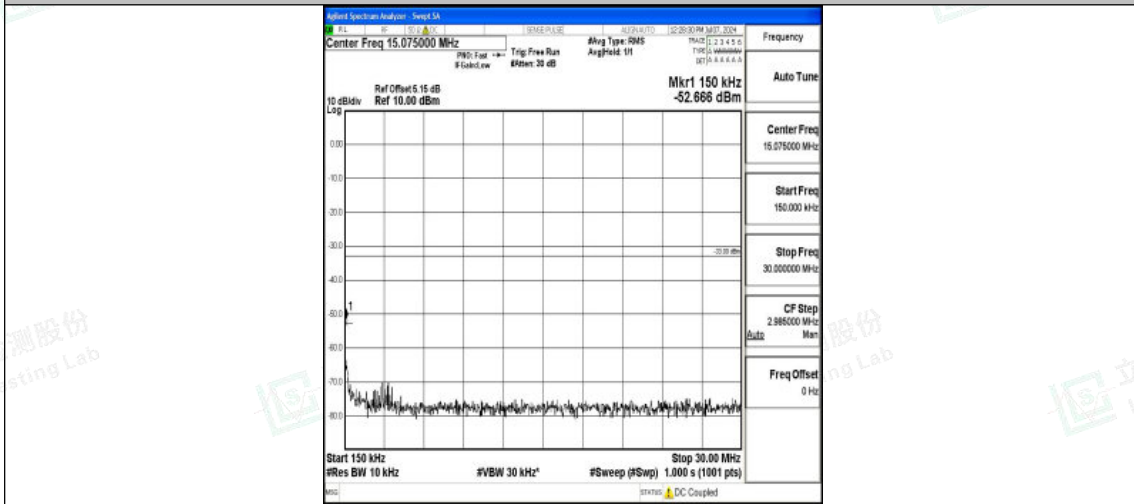

Band66_3MHz_16QAM_132322_1RB#0_0.15~30_0.15~30