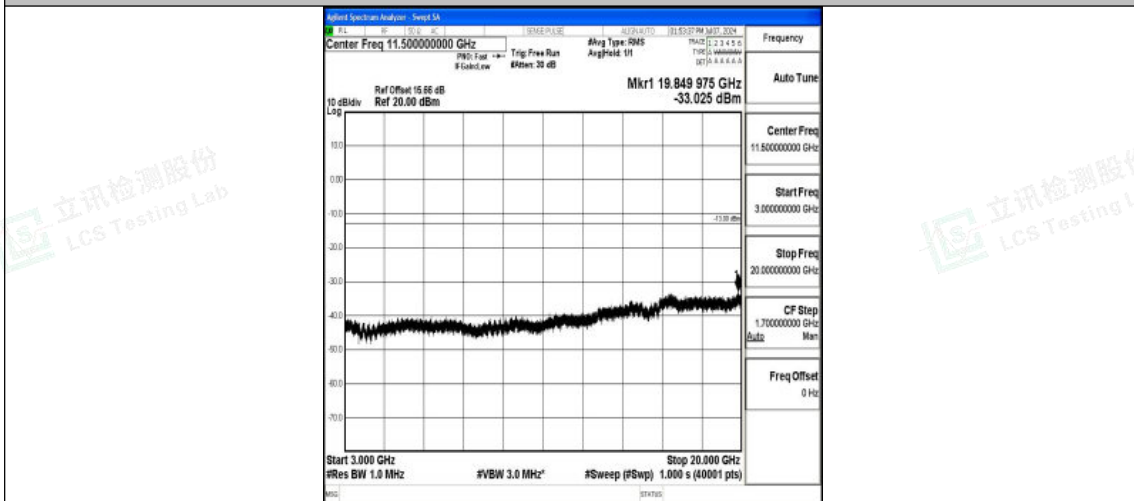

Band66\_20MHz\_16QAM\_132572\_1RB#0\_0.15~30\_0.15~30

Band66\_20MHz\_16QAM\_132572\_1RB#0\_30~1000\_30~1000

Band66\_20MHz\_16QAM\_132572\_1RB#0\_1000~3000\_1000~3000

Band66\_20MHz\_16QAM\_132572\_1RB#0\_3000~20000\_3000~20000