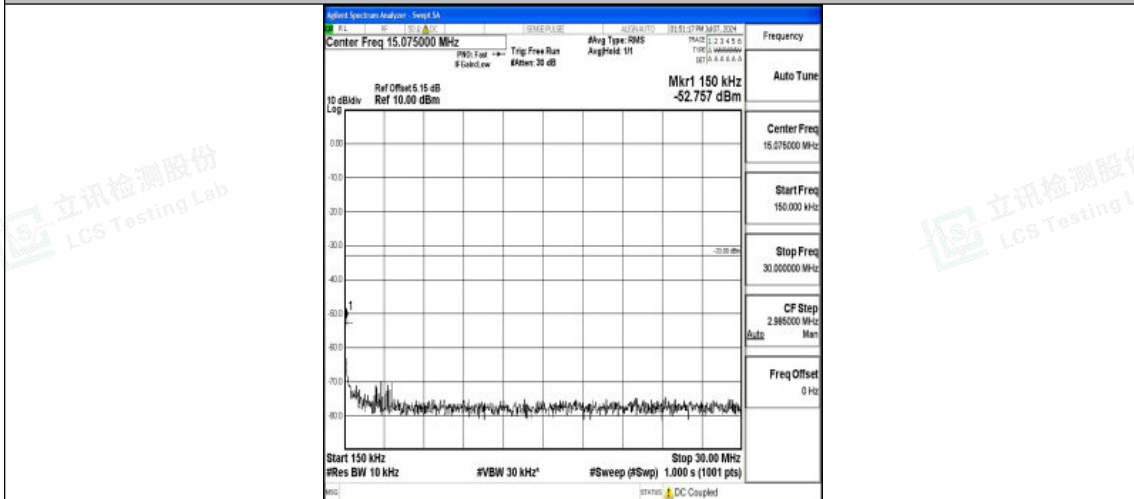

Band66\_20MHz\_16QAM\_132072\_1RB#0\_30~1000\_30~1000

Band66\_20MHz\_16QAM\_132072\_1RB#0\_1000~3000\_1000~3000

Band66\_20MHz\_16QAM\_132072\_1RB#0\_3000~20000\_3000~20000

Band66\_20MHz\_QPSK\_132322\_1RB#0\_0.009~0.15\_0.009~0.15