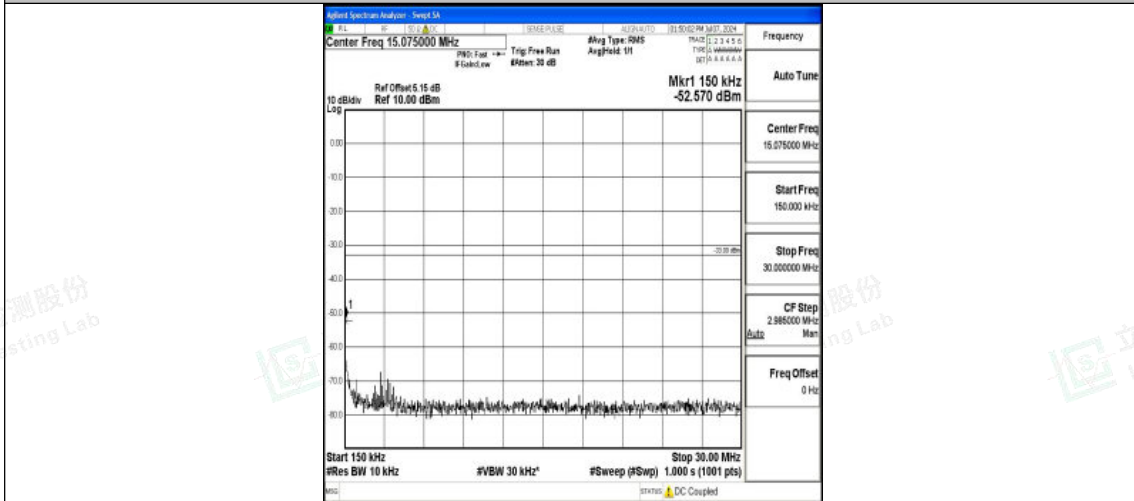

Band66_20MHz_QPSK_132072_1RB#0_0.15~30_0.15~30