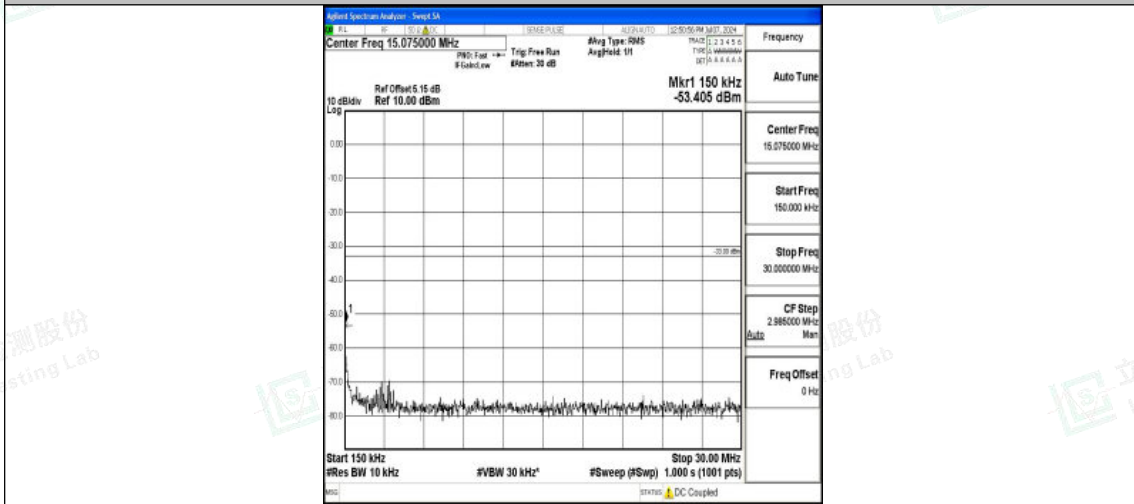

Band66_5MHz_16QAM_132322_1RB#0_0.15~30_0.15~30