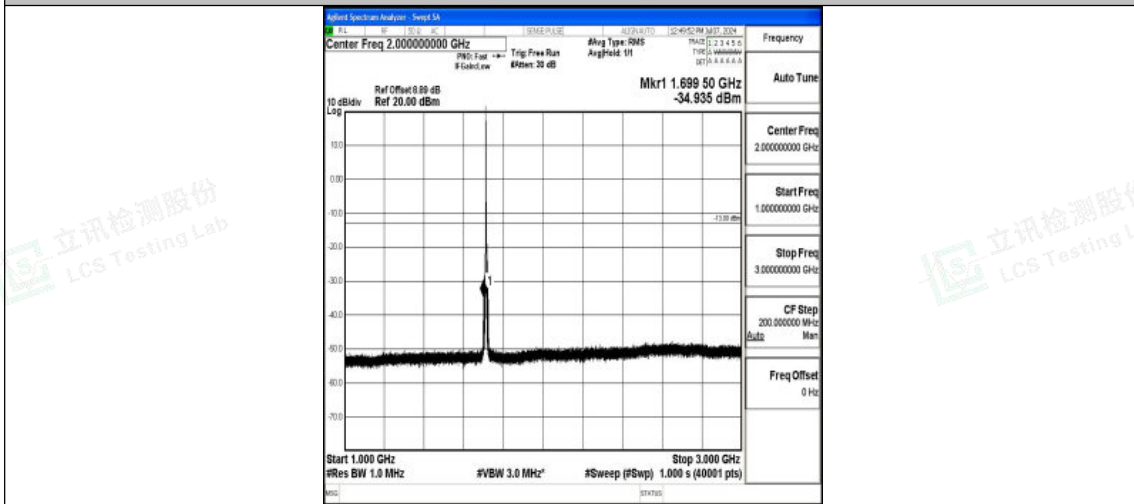

Band66_5MHz_16QAM_131997_1RB#0_1000~3000_1000~3000

Shenzhen LCS Compliance Testing Laboratory Ltd.
Add: 101, 201 Bldg A & 301 Bldg C, Juji Industrial Park Yabianxueziwei, Shajing Street,
Baoan District, Shenzhen, 518000, China
Tel: +(86) 0755-82591330 | E-mail: webmaster@lcs-cert.com | Web: www.lcs-cert.com
Scan code to check authenticity