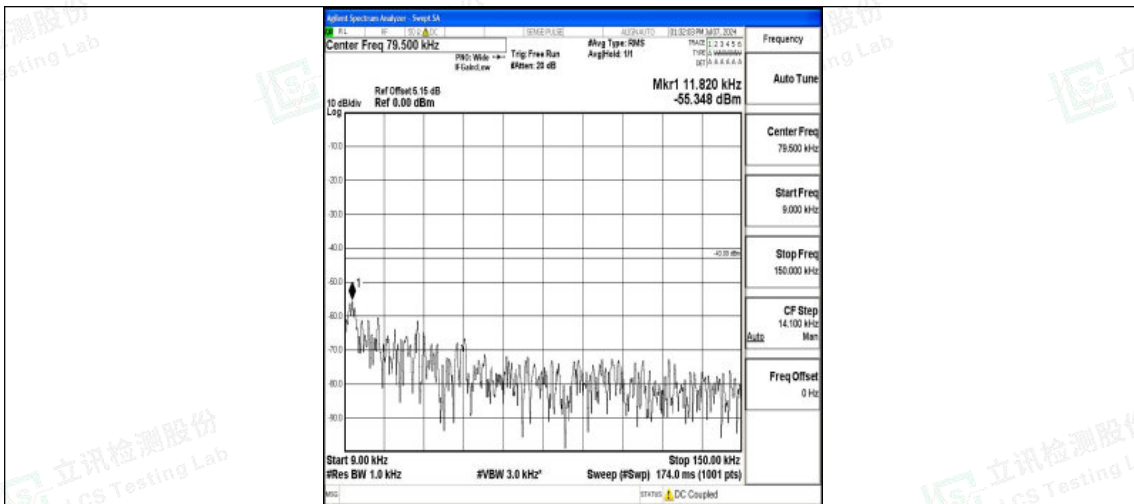

Band66_15MHz_16QAM_132322_1RB#0_0.009~0.15_0.009~0.15