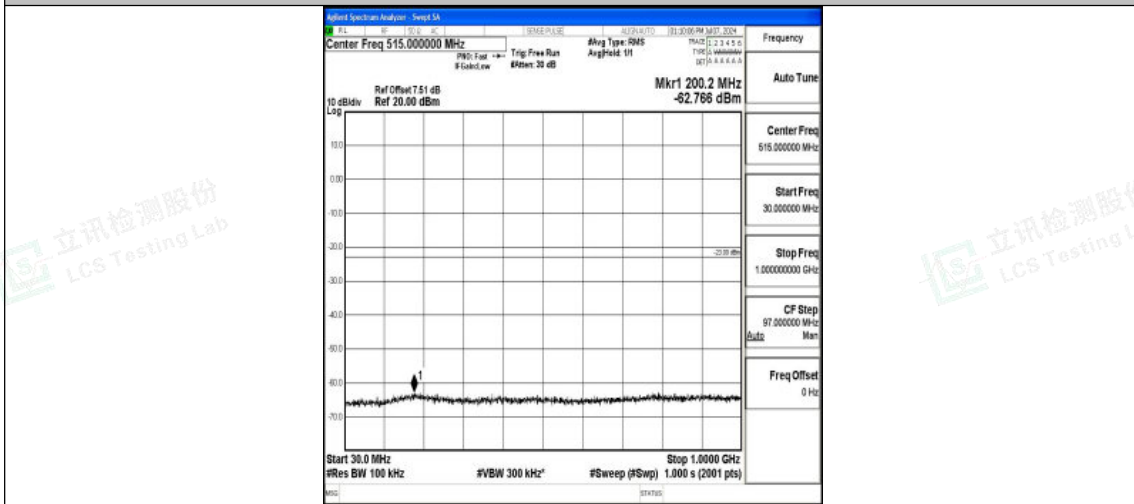

Band66_10MHz_QPSK_132022_1RB#0_30~1000_30~1000

Shenzhen LCS Compliance Testing Laboratory Ltd.
Add: 101, 201 Bldg A & 301 Bldg C, Juji Industrial Park Yabianxueziwei, Shajing Street,
Baoan District, Shenzhen, 518000, China
Tel: +(86) 0755-82591330 | E-mail: webmaster@lcs-cert.com | Web: www.lcs-cert.com
Scan code to check authenticity