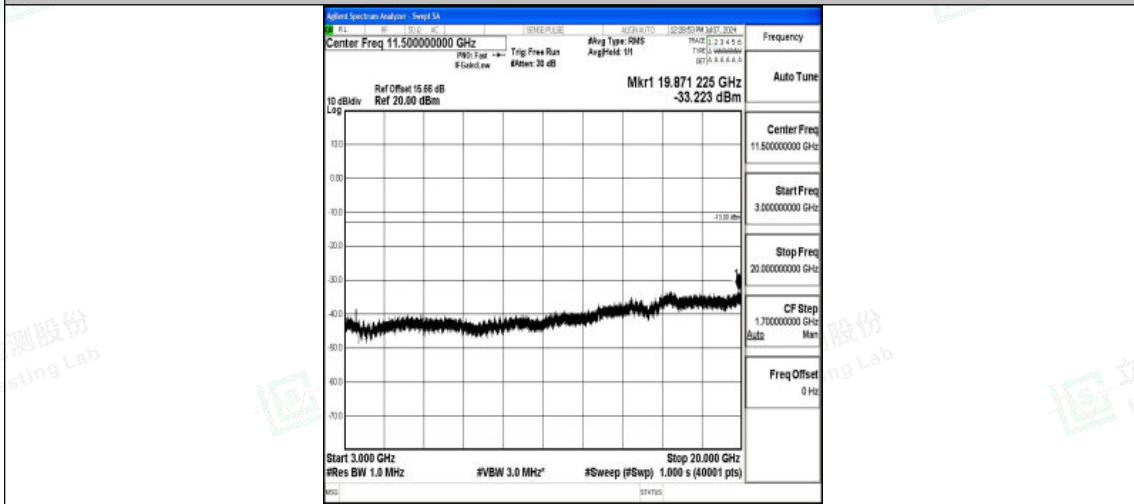

Band66_3MHz_16QAM_132322_1RB#0_3000~20000_3000~20000