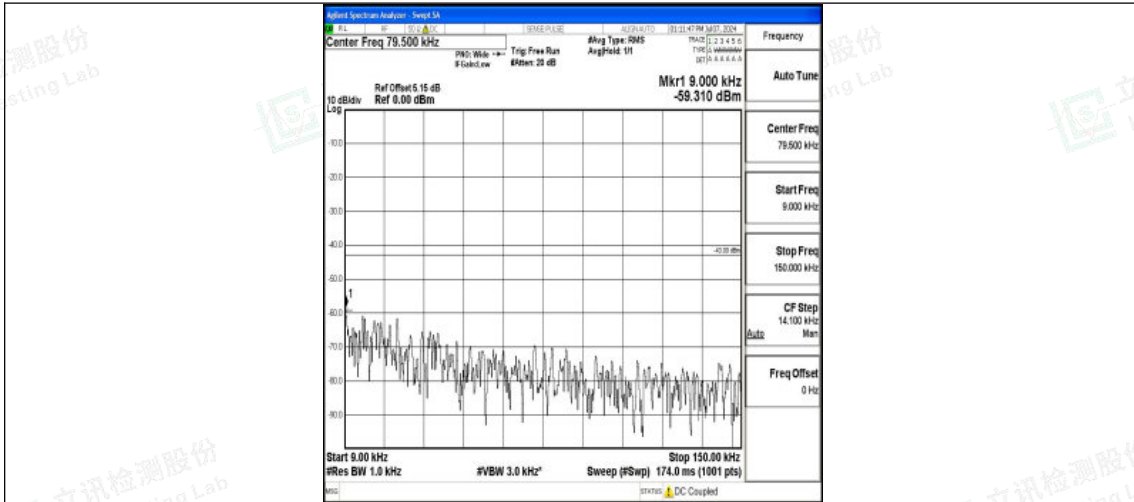

Band66\_10MHz\_QPSK\_132322\_1RB#0\_30~1000\_30~1000

Band66\_10MHz\_QPSK\_132322\_1RB#0\_1000~3000\_1000~3000

Band66\_10MHz\_QPSK\_132322\_1RB#0\_3000~20000\_3000~20000

Shenzhen LCS Compliance Testing Laboratory Ltd.  
Add: 101, 201 Bldg A & 301 Bldg C, Juji Industrial Park Yabianxueziwei, Shajing Street,  
Baoan District, Shenzhen, 518000, China  
Tel: +(86) 0755-82591330 | E-mail: webmaster@lcs-cert.com | Web: www.lcs-cert.com  
Scan code to check authenticity