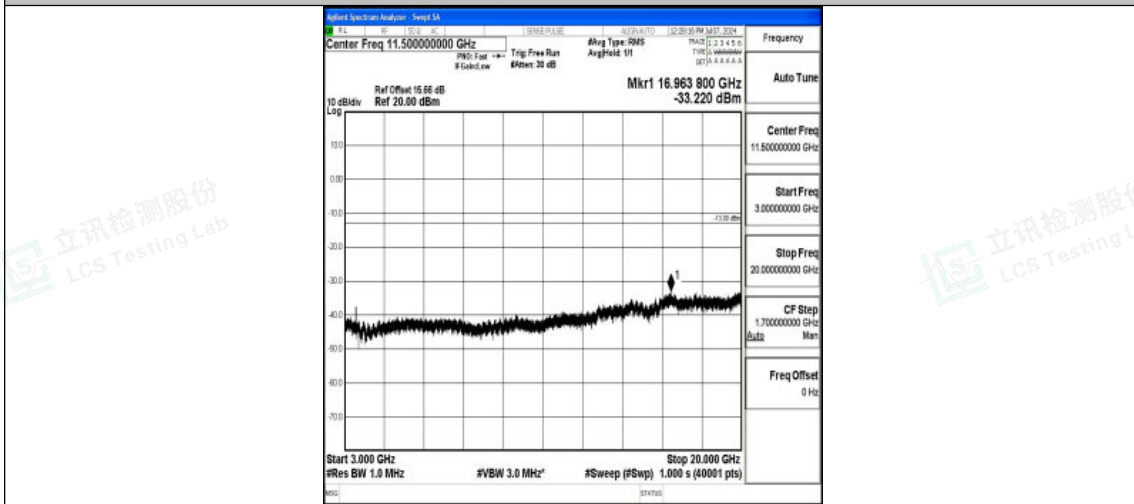

Band66\_3MHz\_16QAM\_131987\_1RB#0\_3000~20000\_3000~20000

Band66\_3MHz\_QPSK\_132322\_1RB#0\_0.009~0.15\_0.009~0.15

Band66\_3MHz\_QPSK\_132322\_1RB#0\_0.15~30\_0.15~30

Shenzhen LCS Compliance Testing Laboratory Ltd.  
 Add: 101, 201 Bldg A & 301 Bldg C, Juji Industrial Park Yabianxueziwei, Shajing Street,  
 Baoan District, Shenzhen, 518000, China  
 Tel: +(86) 0755-82591330 | E-mail: webmaster@lcs-cert.com | Web: www.lcs-cert.com  
 Scan code to check authenticity

Band66\_3MHz\_QPSK\_132322\_1RB#0\_30~1000\_30~1000

Band66\_3MHz\_QPSK\_132322\_1RB#0\_1000~3000\_1000~3000

Band66\_3MHz\_QPSK\_132322\_1RB#0\_3000~20000\_3000~20000

Shenzhen LCS Compliance Testing Laboratory Ltd.  
 Add: 101, 201 Bldg A & 301 Bldg C, Juji Industrial Park Yabianxueziwei, Shajing Street,  
 Baoan District, Shenzhen, 518000, China  
 Tel: +(86) 0755-82591330 | E-mail: webmaster@lcs-cert.com | Web: www.lcs-cert.com  
 Scan code to check authenticity