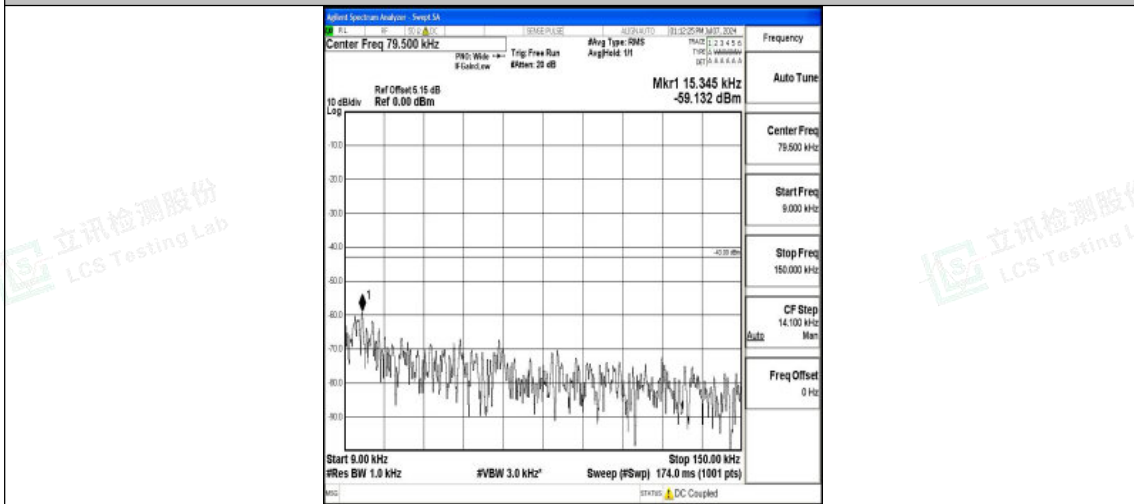

Band66_10MHz_QPSK_132622_1RB#0_0.009~0.15_0.009~0.15

Shenzhen LCS Compliance Testing Laboratory Ltd.
Add: 101, 201 Bldg A & 301 Bldg C, Juji Industrial Park Yabianxueziwei, Shajing Street,
Baoan District, Shenzhen, 518000, China
Tel: +(86) 0755-82591330 | E-mail: webmaster@lcs-cert.com | Web: www.lcs-cert.com
Scan code to check authenticity