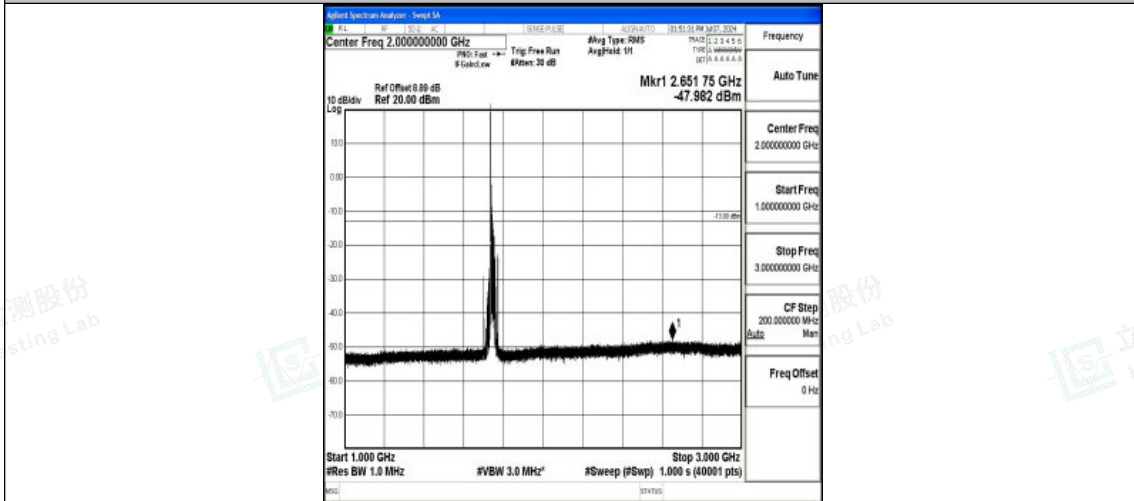

Band66_20MHz_QPSK_132322_1RB#0_1000~3000_1000~3000