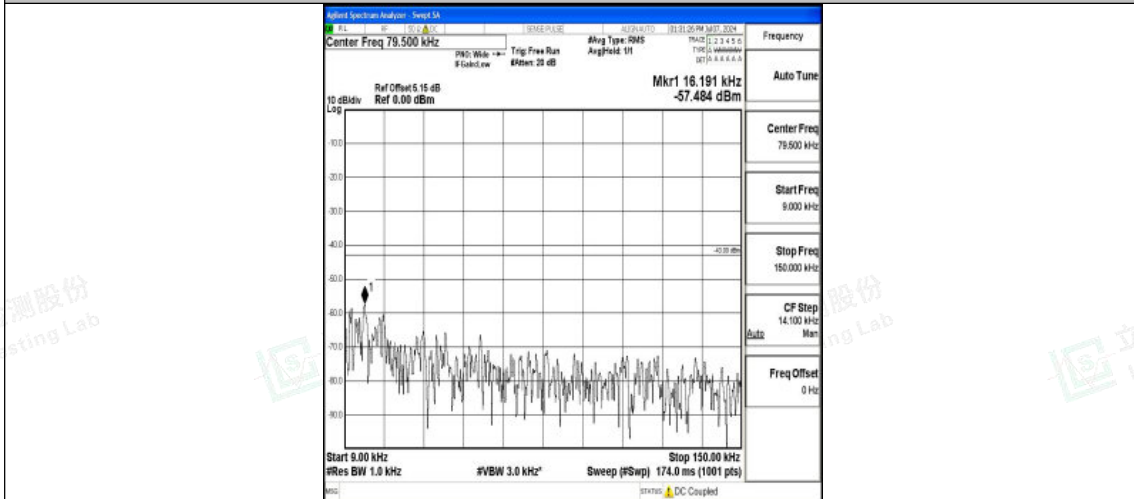

Band66_15MHz_QPSK_132322_1RB#0_0.009~0.15_0.009~0.15