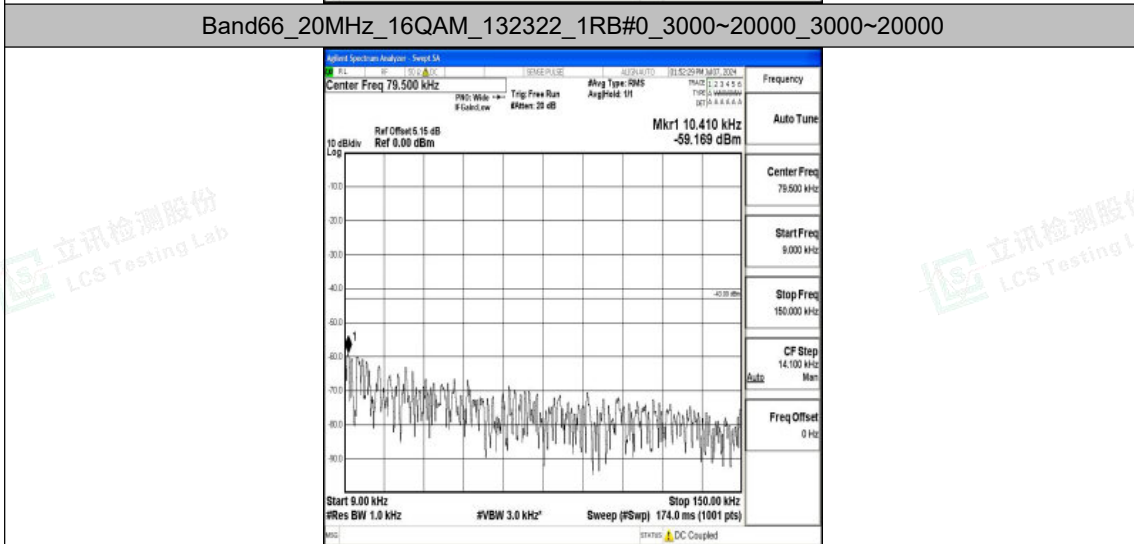

Band66\_20MHz\_16QAM\_132322\_1RB#0\_0.009~0.15\_0.009~0.15

Band66\_20MHz\_16QAM\_132322\_1RB#0\_0.15~30\_0.15~30

Band66\_20MHz\_16QAM\_132322\_1RB#0\_30~1000\_30~1000

Band66\_20MHz\_QPSK\_132572\_1RB#0\_0.15~30\_0.15~30