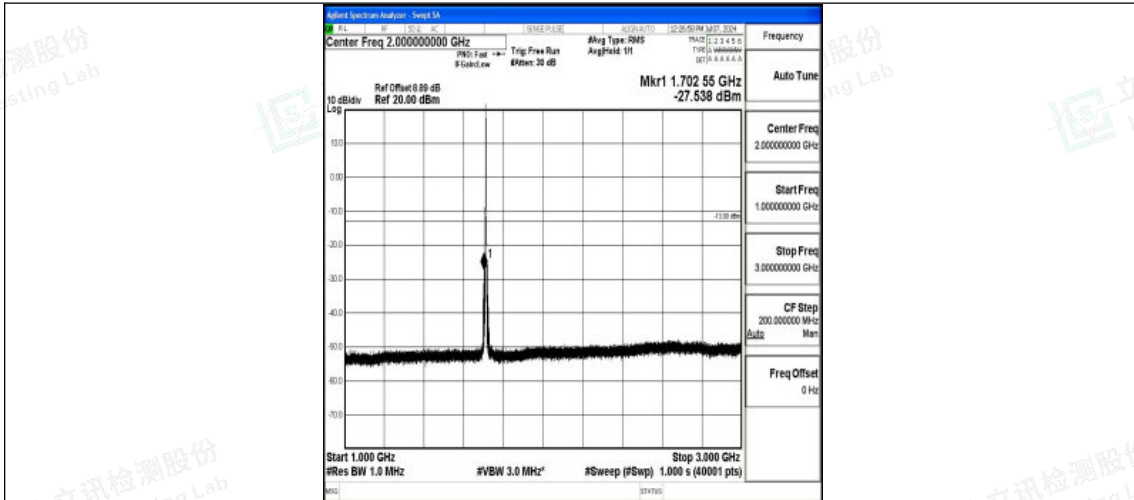

Band66\_3MHz\_QPSK\_131987\_1RB#0\_0.009~0.15\_0.009~0.15

Band66\_3MHz\_QPSK\_131987\_1RB#0\_0.15~30\_0.15~30

Band66\_3MHz\_QPSK\_131987\_1RB#0\_30~1000\_30~1000

Shenzhen LCS Compliance Testing Laboratory Ltd.  
 Add: 101, 201 Bldg A & 301 Bldg C, Juji Industrial Park Yabianxueziwei, Shajing Street,  
 Baoan District, Shenzhen, 518000, China  
 Tel: +(86) 0755-82591330 | E-mail: webmaster@lcs-cert.com | Web: www.lcs-cert.com  
 Scan code to check authenticity