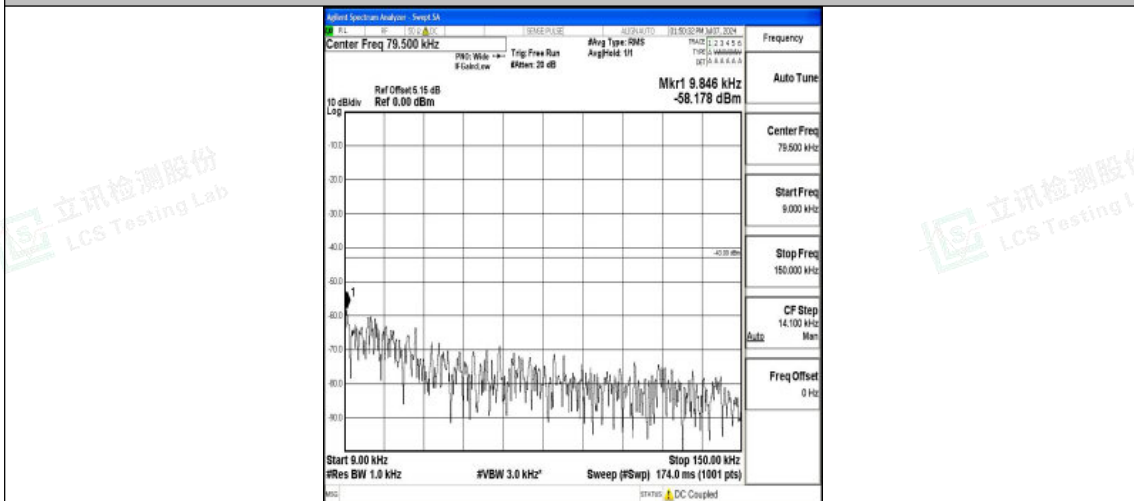

Band66_20MHz_16QAM_132072_1RB#0_0.009~0.15_0.009~0.15