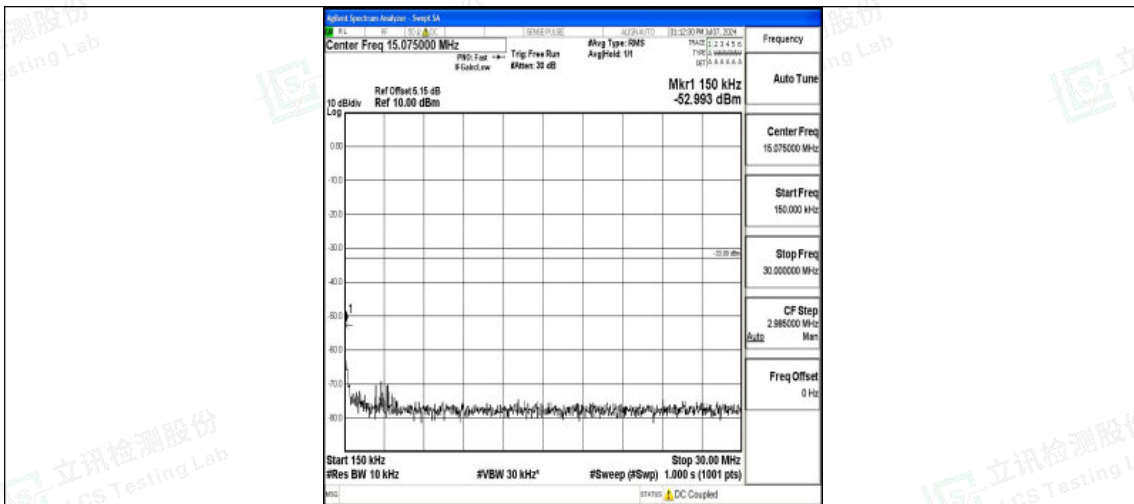

Band66\_10MHz\_16QAM\_132322\_1RB#0\_1000~3000\_1000~3000

Band66\_10MHz\_16QAM\_132322\_1RB#0\_3000~20000\_3000~20000

Band66\_10MHz\_QPSK\_132622\_1RB#0\_0.009~0.15\_0.009~0.15

Shenzhen LCS Compliance Testing Laboratory Ltd.  
Add: 101, 201 Bldg A & 301 Bldg C, Juji Industrial Park Yabianxueziwei, Shajing Street,  
Baoan District, Shenzhen, 518000, China  
Tel: +(86) 0755-82591330 | E-mail: webmaster@lcs-cert.com | Web: www.lcs-cert.com  
Scan code to check authenticity