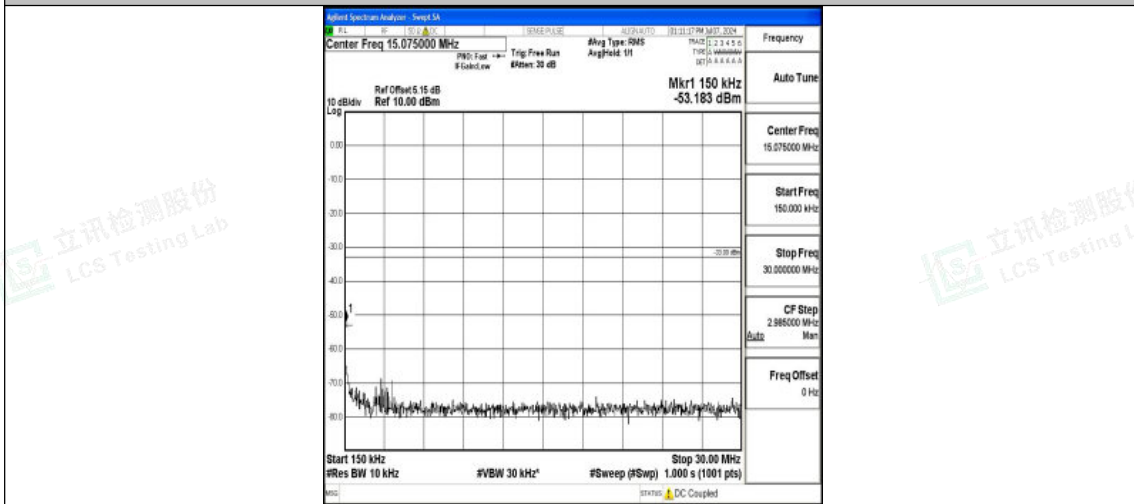

Band66_10MHz_QPSK_132322_1RB#0_0.15~30_0.15~30

Shenzhen LCS Compliance Testing Laboratory Ltd.
Add: 101, 201 Bldg A & 301 Bldg C, Juji Industrial Park Yabianxueziwei, Shajing Street,
Baoan District, Shenzhen, 518000, China
Tel: +(86) 0755-82591330 | E-mail: webmaster@lcs-cert.com | Web: www.lcs-cert.com
Scan code to check authenticity