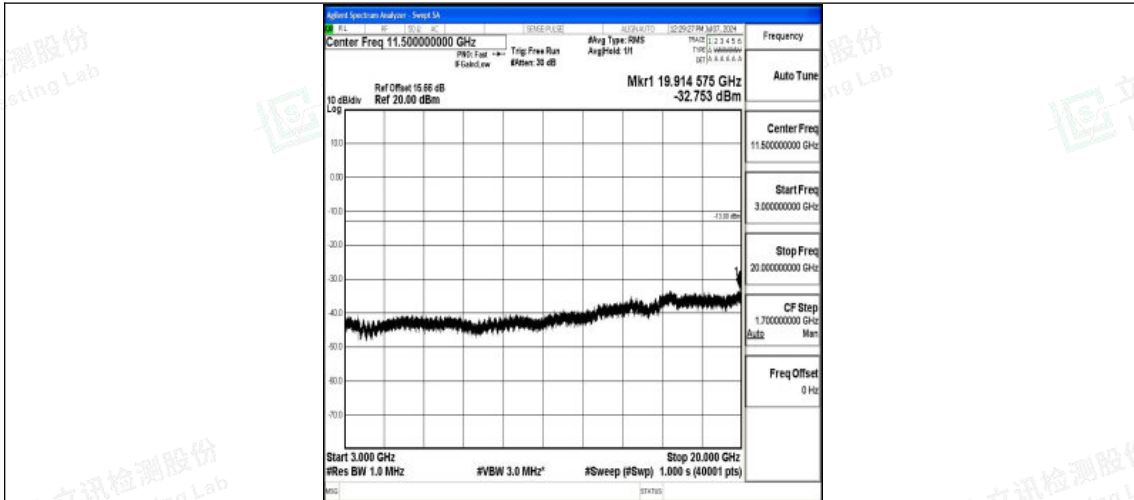

Band66\_3MHz\_QPSK\_132657\_1RB#0\_0.15~30\_0.15~30

Band66\_3MHz\_QPSK\_132657\_1RB#0\_30~1000\_30~1000

Band66\_3MHz\_QPSK\_132657\_1RB#0\_1000~3000\_1000~3000

Shenzhen LCS Compliance Testing Laboratory Ltd.  
 Add: 101, 201 Bldg A & 301 Bldg C, Juji Industrial Park Yabianxueziwei, Shajing Street,  
 Baoan District, Shenzhen, 518000, China  
 Tel: +(86) 0755-82591330 | E-mail: webmaster@lcs-cert.com | Web: www.lcs-cert.com  
 Scan code to check authenticity