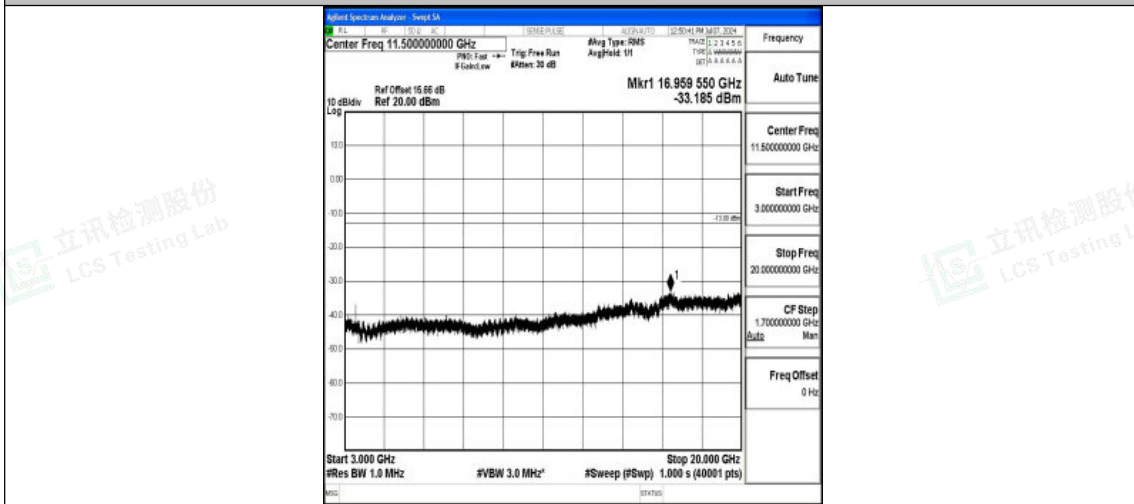

Band66_5MHz_QPSK_132322_1RB#0_3000~20000_3000~20000

Shenzhen LCS Compliance Testing Laboratory Ltd.
Add: 101, 201 Bldg A & 301 Bldg C, Juji Industrial Park Yabianxueziwei, Shajing Street,
Baoan District, Shenzhen, 518000, China
Tel: +(86) 0755-82591330 | E-mail: webmaster@lcs-cert.com | Web: www.lcs-cert.com
Scan code to check authenticity