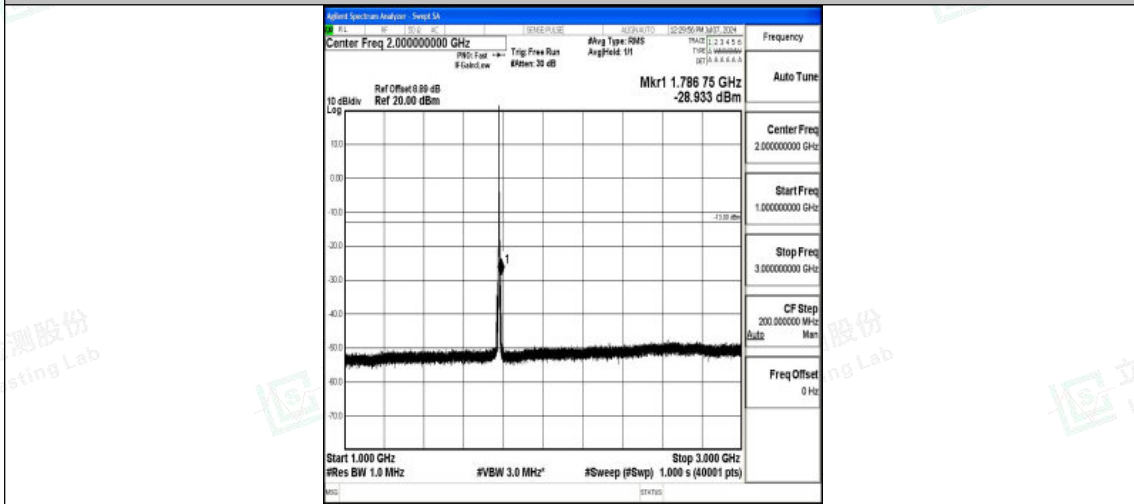

Band66_3MHz_16QAM_132657_1RB#0_1000~3000_1000~3000