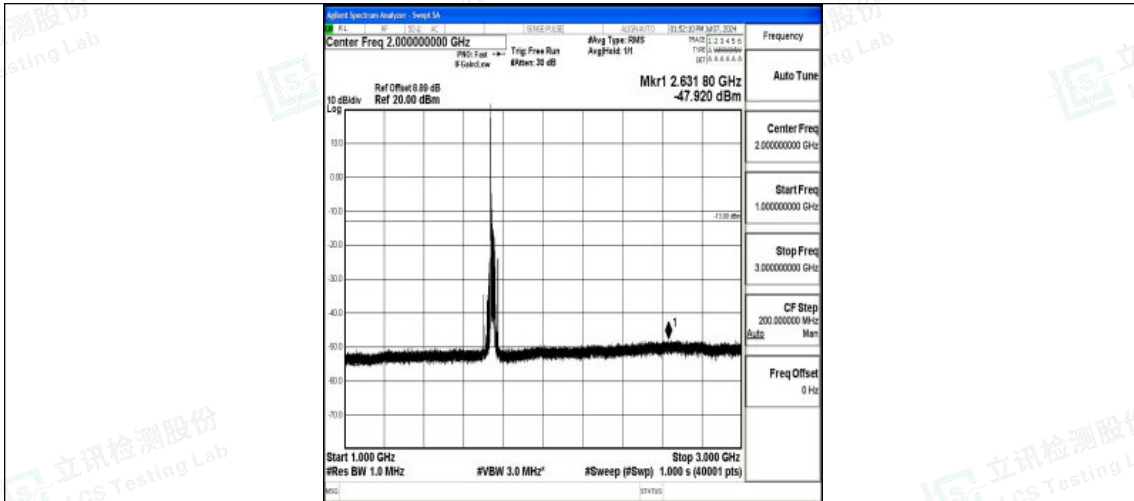

Band66\_20MHz\_16QAM\_132322\_1RB#0\_0.009~0.15\_0.009~0.15

Band66\_20MHz\_16QAM\_132322\_1RB#0\_0.15~30\_0.15~30

Band66\_20MHz\_16QAM\_132322\_1RB#0\_30~1000\_30~1000

Band66\_20MHz\_QPSK\_132572\_1RB#0\_0.15~30\_0.15~30