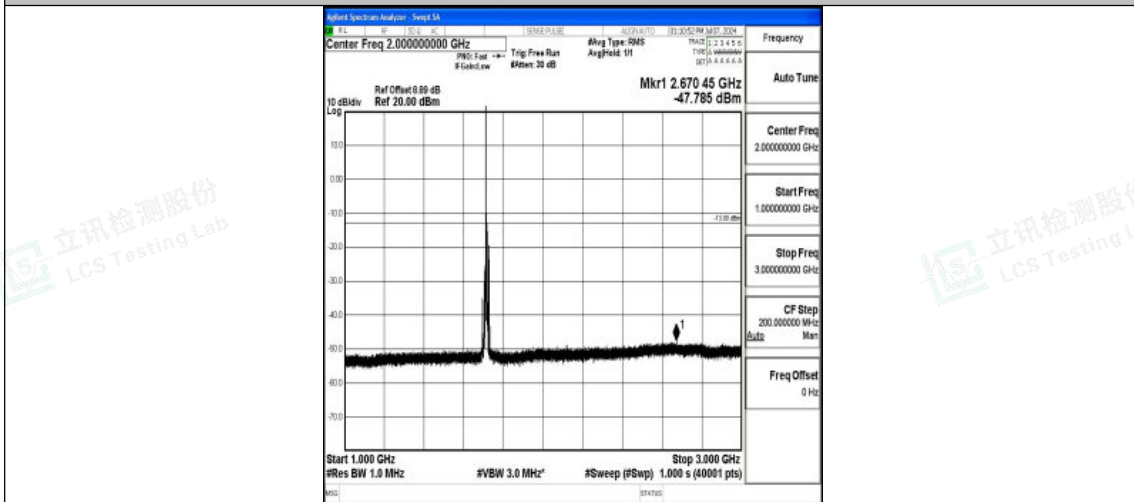

Band66_10MHz_16QAM_132022_1RB#0_1000~3000_1000~3000

Shenzhen LCS Compliance Testing Laboratory Ltd.
Add: 101, 201 Bldg A & 301 Bldg C, Juji Industrial Park Yabianxueziwei, Shajing Street,
Baoan District, Shenzhen, 518000, China
Tel: +(86) 0755-82591330 | E-mail: webmaster@lcs-cert.com | Web: www.lcs-cert.com
Scan code to check authenticity