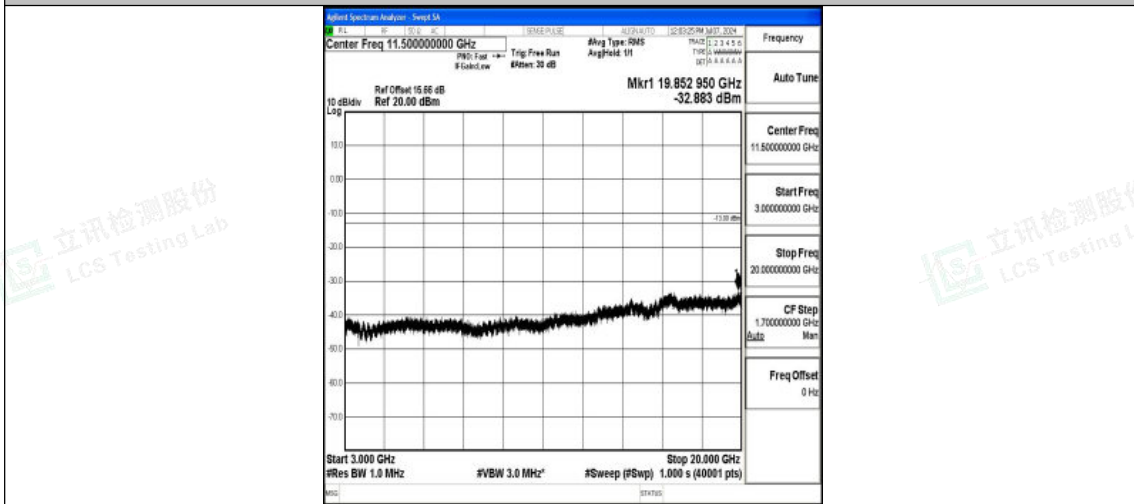

Band66_1.4MHz_16QAM_132665_1RB#0_3000~20000_3000~20000

Shenzhen LCS Compliance Testing Laboratory Ltd.
Add: 101, 201 Bldg A & 301 Bldg C, Juji Industrial Park Yabianxueziwei, Shajing Street,
Baoan District, Shenzhen, 518000, China
Tel: +(86) 0755-82591330 | E-mail: webmaster@lcs-cert.com | Web: www.lcs-cert.com
Scan code to check authenticity