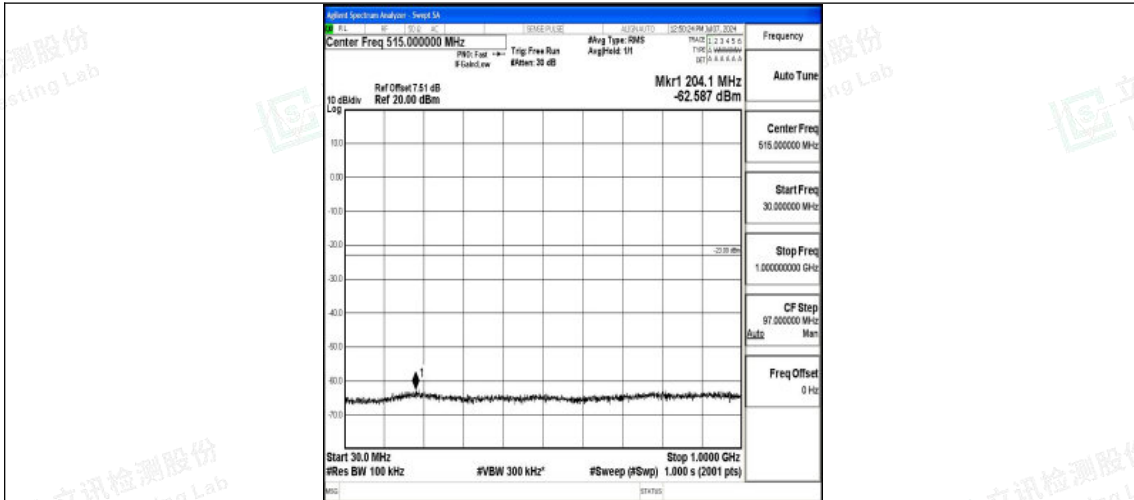

Band66\_5MHz\_16QAM\_131997\_1RB#0\_3000~20000\_3000~20000

Band66\_5MHz\_QPSK\_132322\_1RB#0\_0.009~0.15\_0.009~0.15

Band66\_5MHz\_QPSK\_132322\_1RB#0\_0.15~30\_0.15~30

Shenzhen LCS Compliance Testing Laboratory Ltd.  
 Add: 101, 201 Bldg A & 301 Bldg C, Juji Industrial Park Yabianxueziwei, Shajing Street,  
 Baoan District, Shenzhen, 518000, China  
 Tel: +(86) 0755-82591330 | E-mail: webmaster@lcs-cert.com | Web: www.lcs-cert.com  
 Scan code to check authenticity