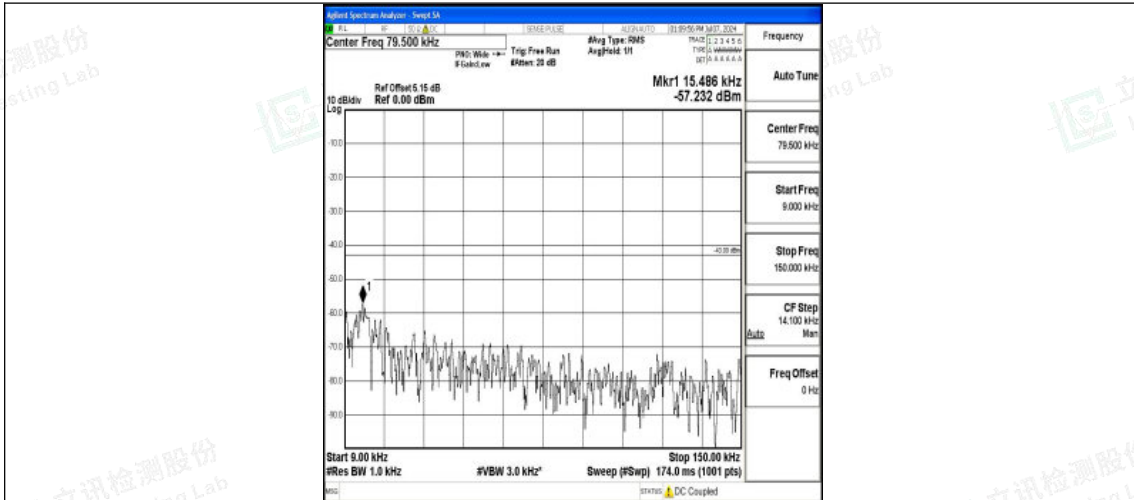

Band66\_5MHz\_16QAM\_132647\_1RB#0\_30~1000\_30~1000

Band66\_5MHz\_16QAM\_132647\_1RB#0\_1000~3000\_1000~3000

Band66\_5MHz\_16QAM\_132647\_1RB#0\_3000~20000\_3000~20000

Shenzhen LCS Compliance Testing Laboratory Ltd.  
Add: 101, 201 Bldg A & 301 Bldg C, Juji Industrial Park Yabianxueziwei, Shajing Street,  
Baoan District, Shenzhen, 518000, China  
Tel: +(86) 0755-82591330 | E-mail: webmaster@lcs-cert.com | Web: www.lcs-cert.com  
Scan code to check authenticity