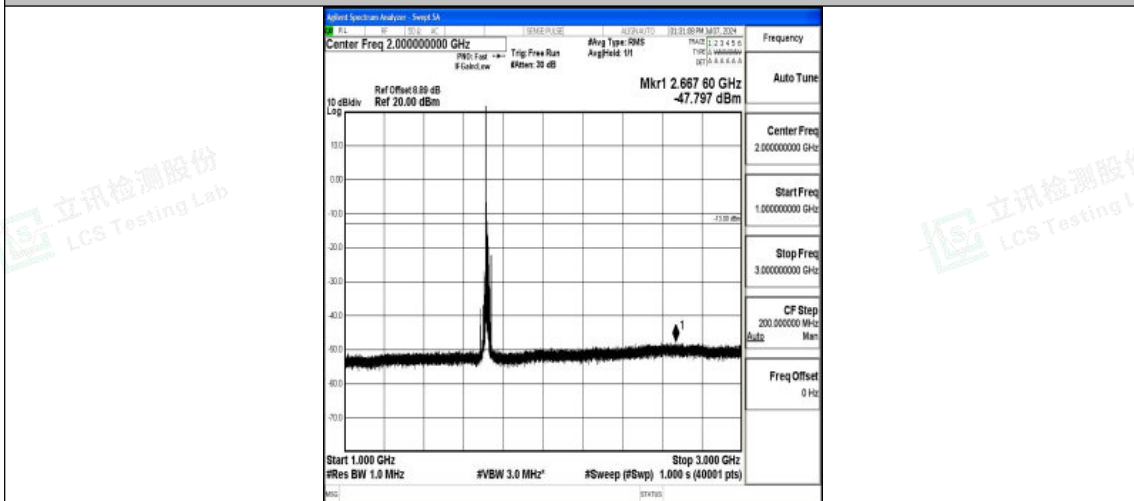

Band66\_15MHz\_16QAM\_132047\_1RB#0\_0.009~0.15\_0.009~0.15

Band66\_15MHz\_16QAM\_132047\_1RB#0\_0.15~30\_0.15~30

Band66\_15MHz\_16QAM\_132047\_1RB#0\_30~1000\_30~1000

Band66\_15MHz\_16QAM\_132047\_1RB#0\_1000~3000\_1000~3000