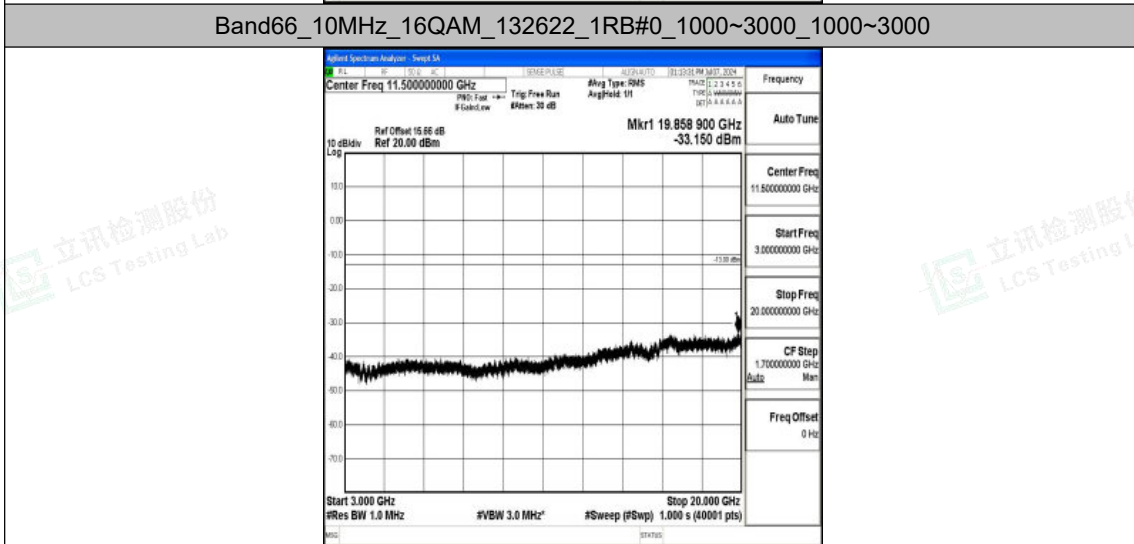

Band66\_10MHz\_QPSK\_132622\_1RB#0\_0.15~30\_0.15~30

Band66\_10MHz\_QPSK\_132622\_1RB#0\_30~1000\_30~1000

Band66\_10MHz\_QPSK\_132622\_1RB#0\_1000~3000\_1000~3000

Band66\_15MHz\_QPSK\_132047\_1RB#0\_0.009~0.15\_0.009~0.15