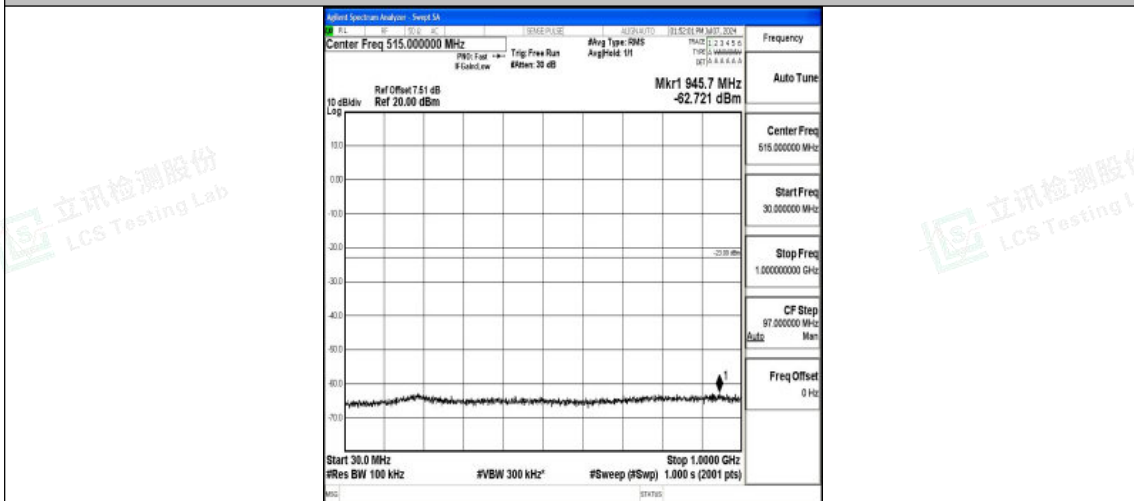

Band66_20MHz_16QAM_132322_1RB#0_30~1000_30~1000