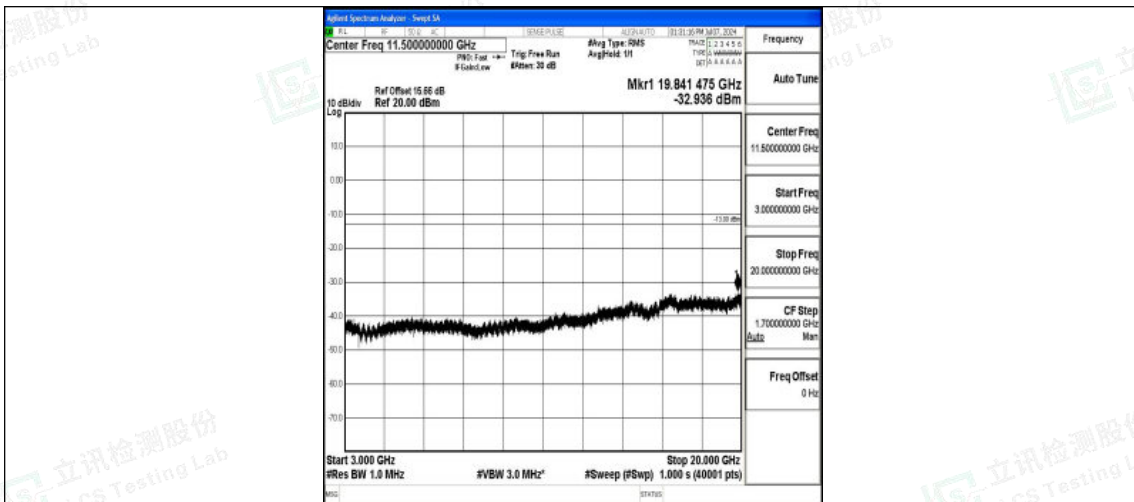

Band66\_15MHz\_16QAM\_132047\_1RB#0\_0.009~0.15\_0.009~0.15

Band66\_15MHz\_16QAM\_132047\_1RB#0\_0.15~30\_0.15~30

Band66\_15MHz\_16QAM\_132047\_1RB#0\_30~1000\_30~1000

Band66\_15MHz\_16QAM\_132047\_1RB#0\_1000~3000\_1000~3000