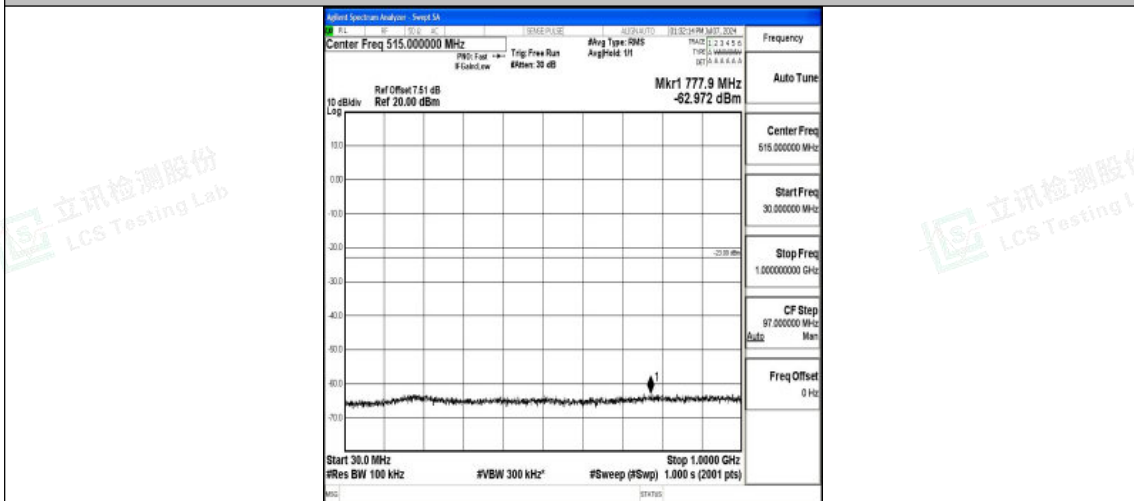

Band66\_15MHz\_QPSK\_132322\_1RB#0\_1000~3000\_1000~3000

Band66\_15MHz\_QPSK\_132322\_1RB#0\_3000~20000\_3000~20000

Band66\_15MHz\_16QAM\_132322\_1RB#0\_0.009~0.15\_0.009~0.15

Band66\_15MHz\_16QAM\_132322\_1RB#0\_0.15~30\_0.15~30