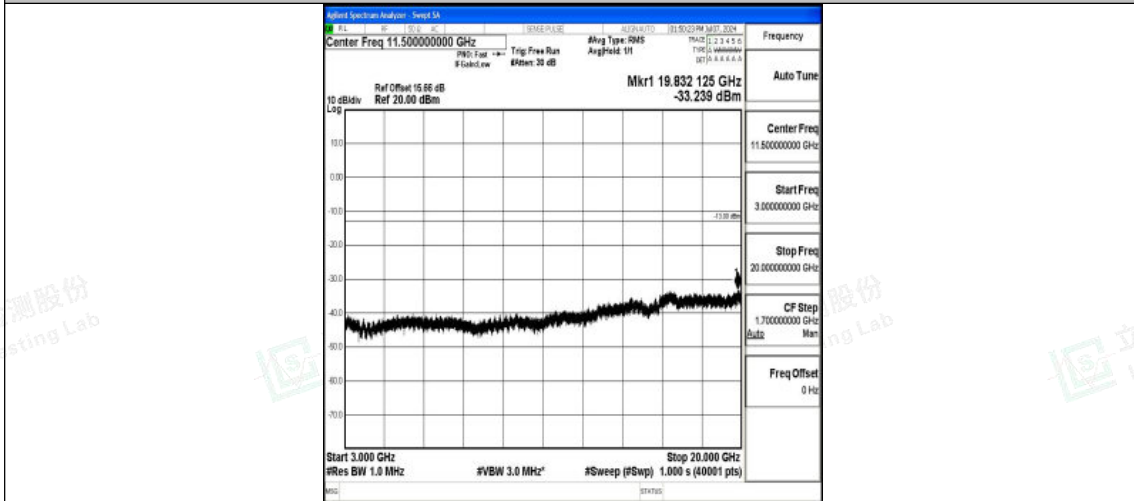

Band66_20MHz_QPSK_132072_1RB#0_3000~20000_3000~20000