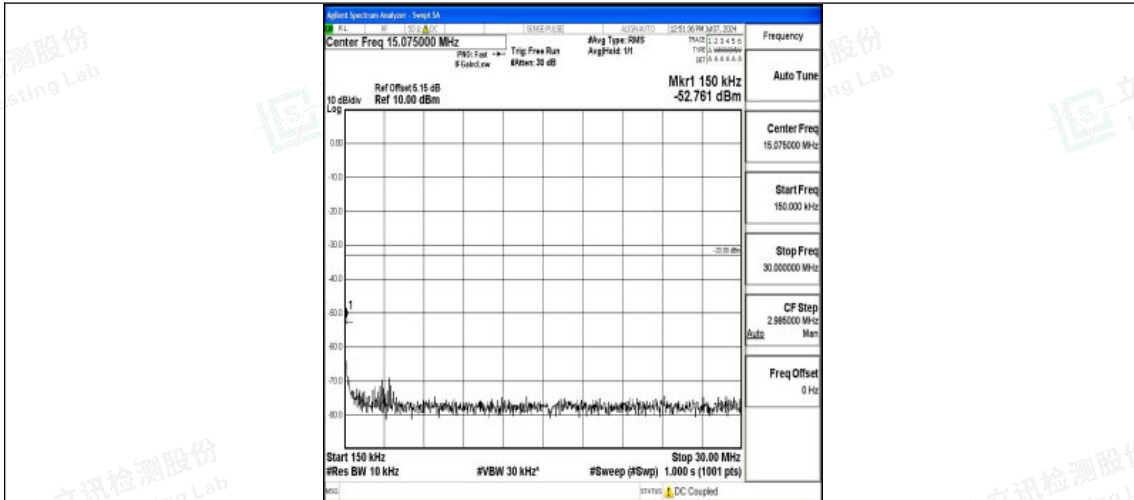

Band66\_5MHz\_16QAM\_132322\_1RB#0\_1000~3000\_1000~3000

Band66\_5MHz\_16QAM\_132322\_1RB#0\_3000~20000\_3000~20000

Band66\_5MHz\_QPSK\_132647\_1RB#0\_0.009~0.15\_0.009~0.15

Shenzhen LCS Compliance Testing Laboratory Ltd.  
 Add: 101, 201 Bldg A & 301 Bldg C, Juji Industrial Park Yabianxueziwei, Shajing Street,  
 Baoan District, Shenzhen, 518000, China  
 Tel: +(86) 0755-82591330 | E-mail: webmaster@lcs-cert.com | Web: www.lcs-cert.com  
 Scan code to check authenticity