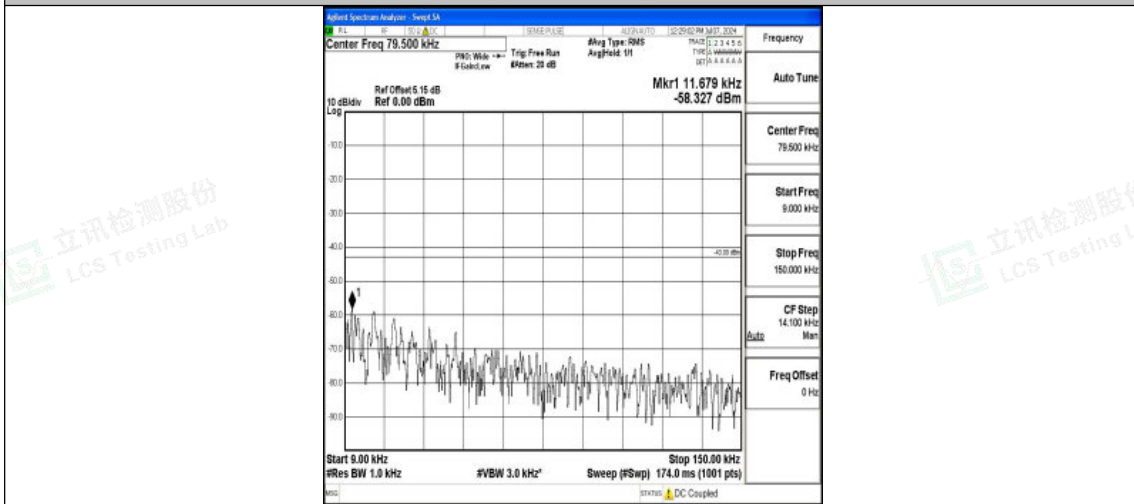

Band66_3MHz_QPSK_132657_1RB#0_0.009~0.15_0.009~0.15

Shenzhen LCS Compliance Testing Laboratory Ltd.
Add: 101, 201 Bldg A & 301 Bldg C, Juji Industrial Park Yabianxueziwei, Shajing Street,
Baoan District, Shenzhen, 518000, China
Tel: +(86) 0755-82591330 | E-mail: webmaster@lcs-cert.com | Web: www.lcs-cert.com
Scan code to check authenticity