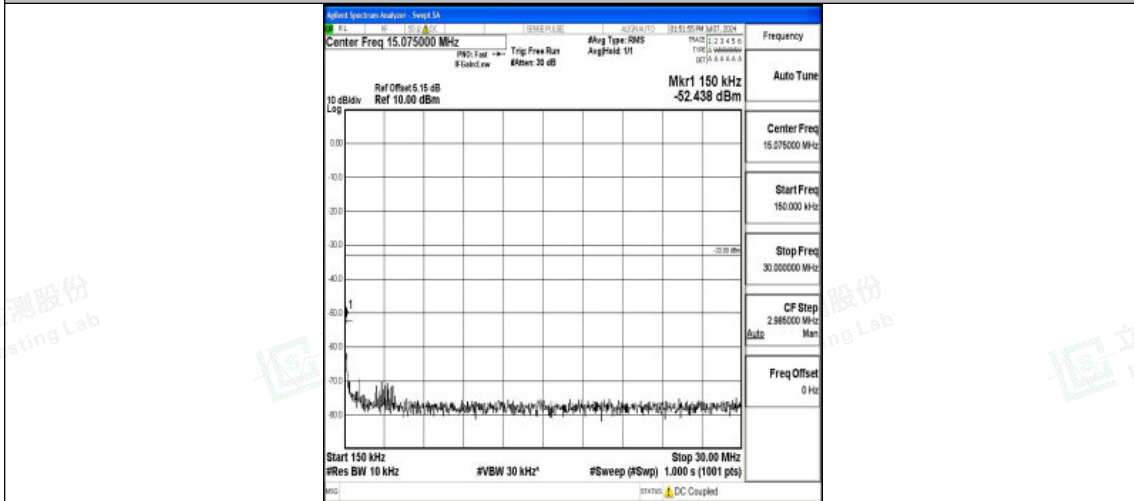

Band66_20MHz_16QAM_132322_1RB#0_0.15~30_0.15~30