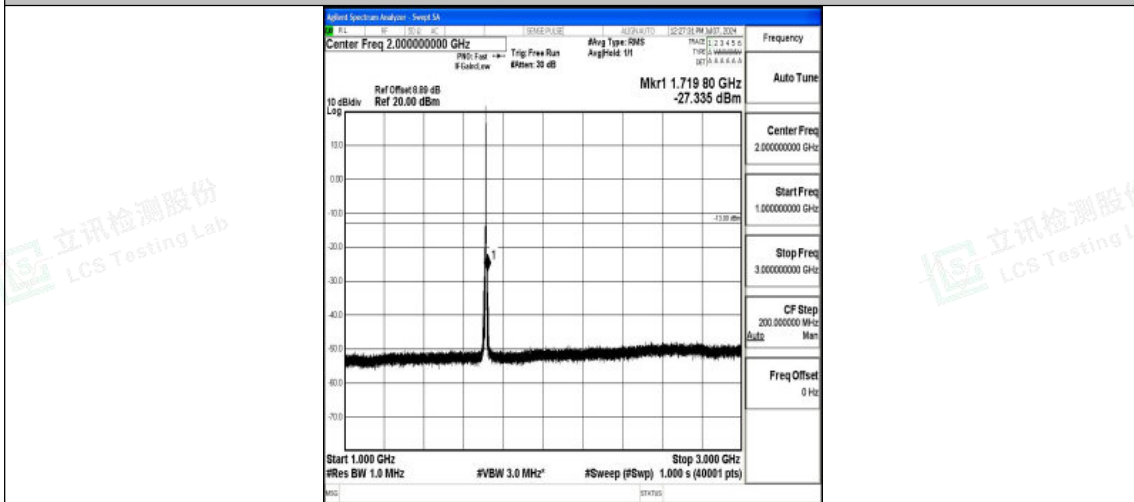

Band66_3MHz_16QAM_131987_1RB#0_1000~3000_1000~3000

Shenzhen LCS Compliance Testing Laboratory Ltd.
Add: 101, 201 Bldg A & 301 Bldg C, Juji Industrial Park Yabianxueziwei, Shajing Street,
Baoan District, Shenzhen, 518000, China
Tel: +(86) 0755-82591330 | E-mail: webmaster@lcs-cert.com | Web: www.lcs-cert.com
Scan code to check authenticity