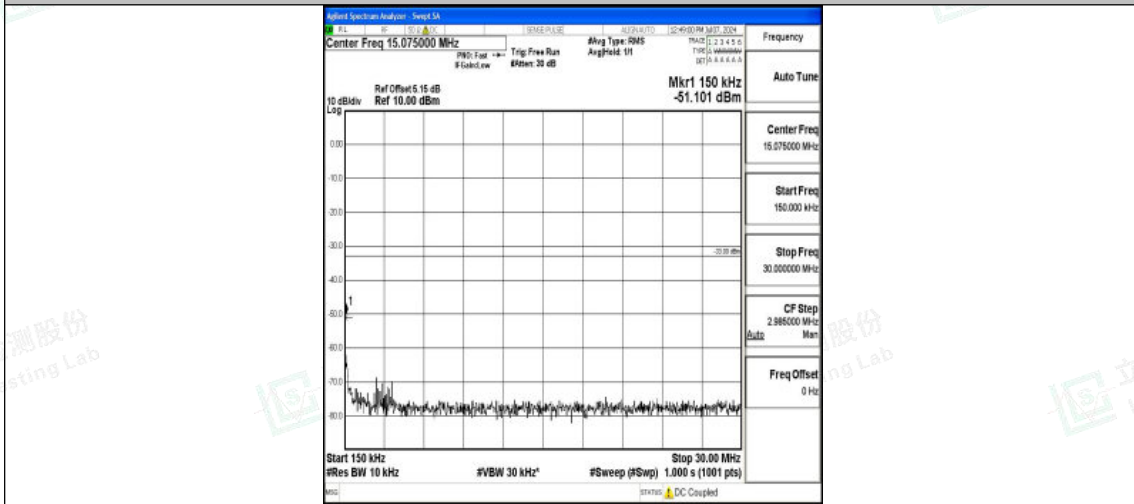

Band66_5MHz_QPSK_131997_1RB#0_0.15~30_0.15~30