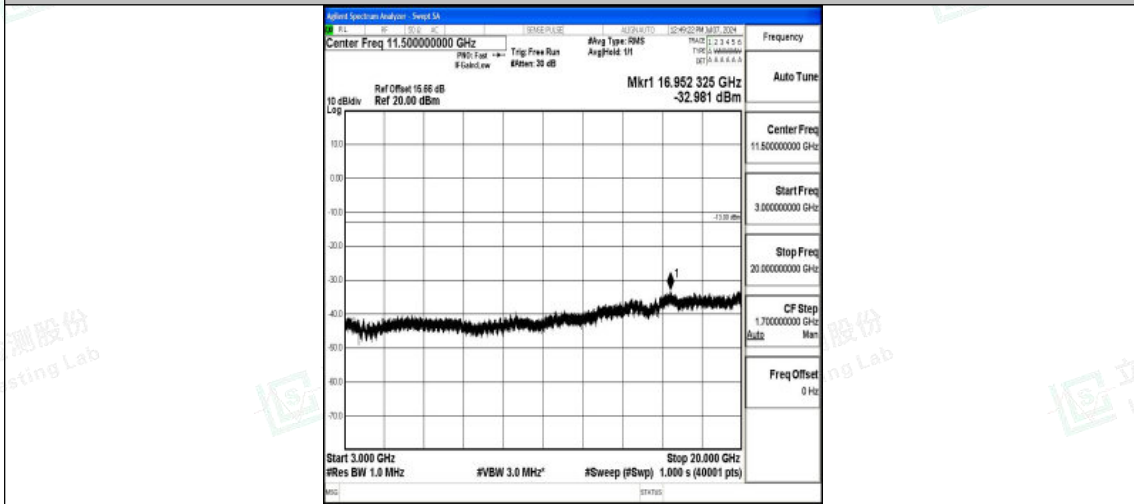

Band66_5MHz_QPSK_131997_1RB#0_3000~20000_3000~20000