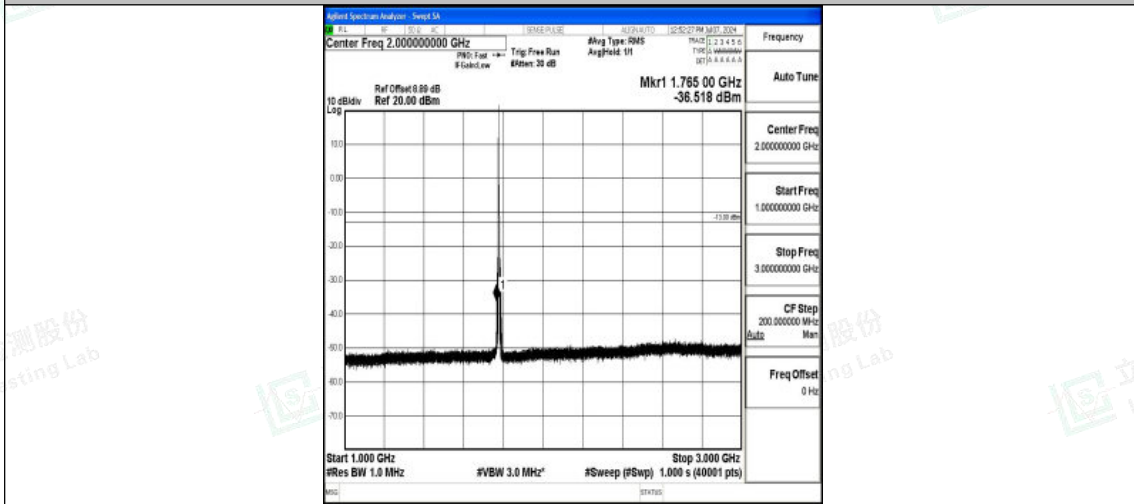

Band66_5MHz_16QAM_132647_1RB#0_1000~3000_1000~3000