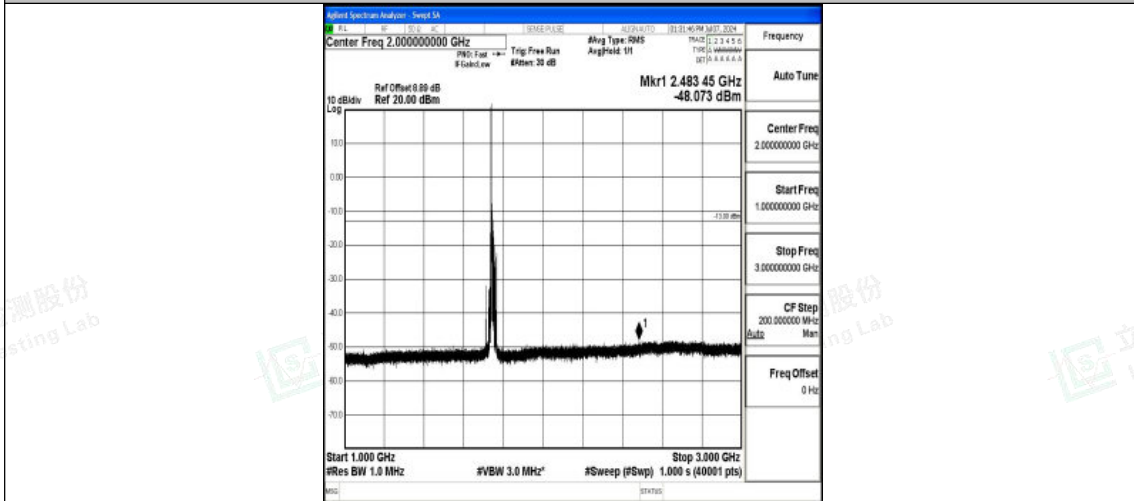

Band66\_15MHz\_16QAM\_132047\_1RB#0\_3000~20000\_3000~20000

Band66\_15MHz\_QPSK\_132322\_1RB#0\_0.009~0.15\_0.009~0.15

Band66\_15MHz\_QPSK\_132322\_1RB#0\_0.15~30\_0.15~30

Band66\_15MHz\_QPSK\_132322\_1RB#0\_30~1000\_30~1000