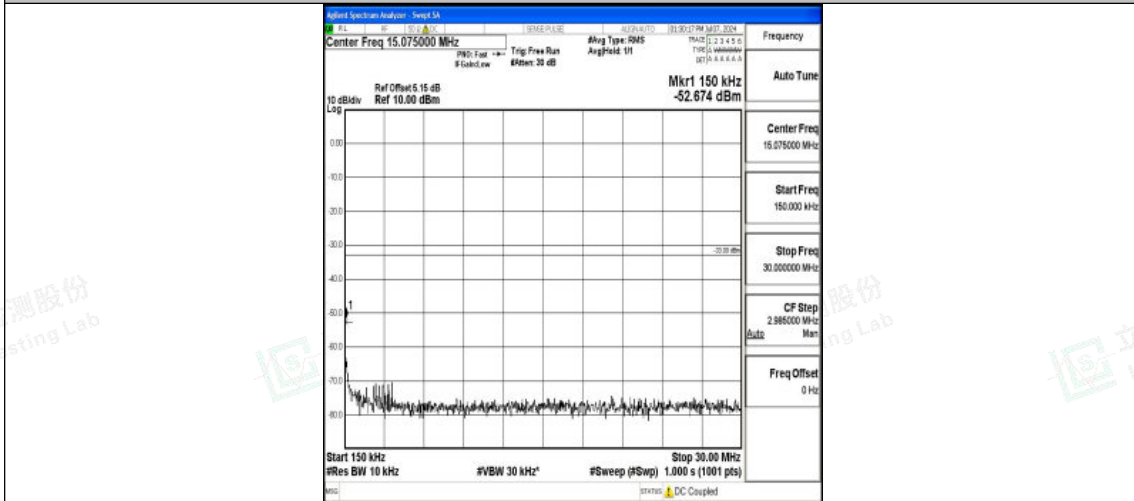

Band66\_10MHz\_QPSK\_132622\_1RB#0\_0.15~30\_0.15~30

Band66\_10MHz\_QPSK\_132622\_1RB#0\_30~1000\_30~1000

Band66\_10MHz\_QPSK\_132622\_1RB#0\_1000~3000\_1000~3000

Band66\_15MHz\_QPSK\_132047\_1RB#0\_0.009~0.15\_0.009~0.15