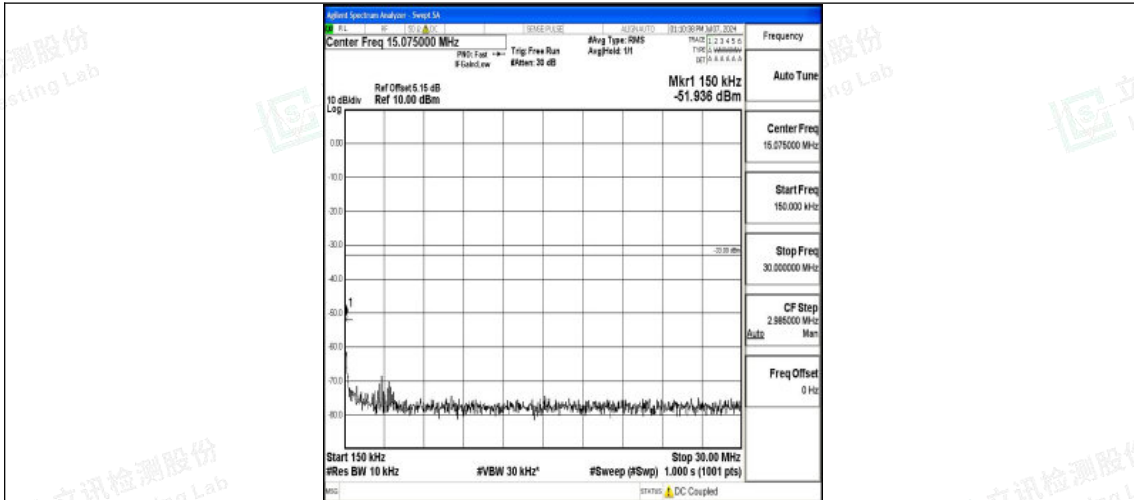

Band66\_10MHz\_QPSK\_132022\_1RB#0\_1000~3000\_1000~3000

Band66\_10MHz\_QPSK\_132022\_1RB#0\_3000~20000\_3000~20000

Band66\_10MHz\_16QAM\_132022\_1RB#0\_0.009~0.15\_0.009~0.15

Shenzhen LCS Compliance Testing Laboratory Ltd.  
Add: 101, 201 Bldg A & 301 Bldg C, Juji Industrial Park Yabianxueziwei, Shajing Street,  
Baoan District, Shenzhen, 518000, China  
Tel: +(86) 0755-82591330 | E-mail: webmaster@lcs-cert.com | Web: www.lcs-cert.com  
Scan code to check authenticity