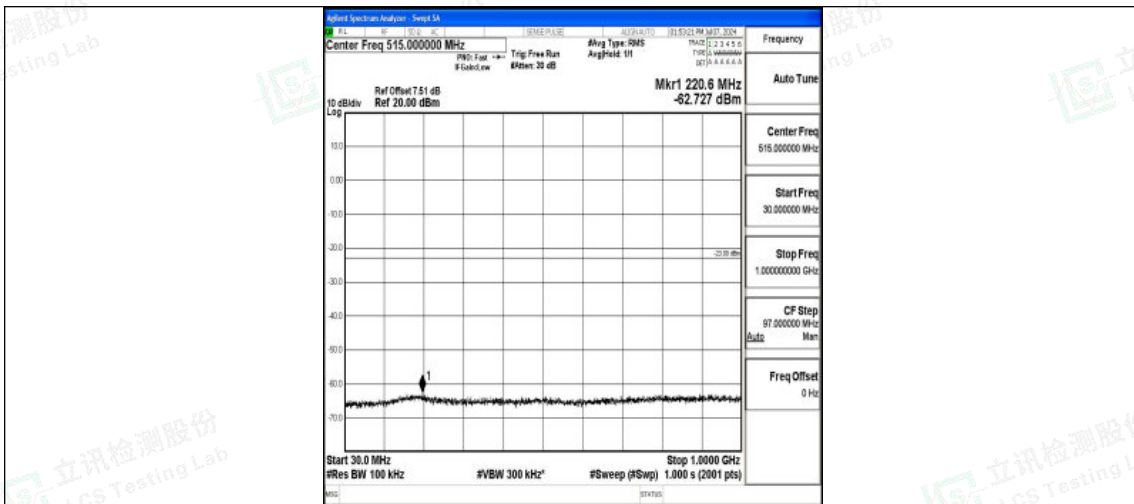

Band66_20MHz_16QAM_132572_1RB#0_30~1000_30~1000