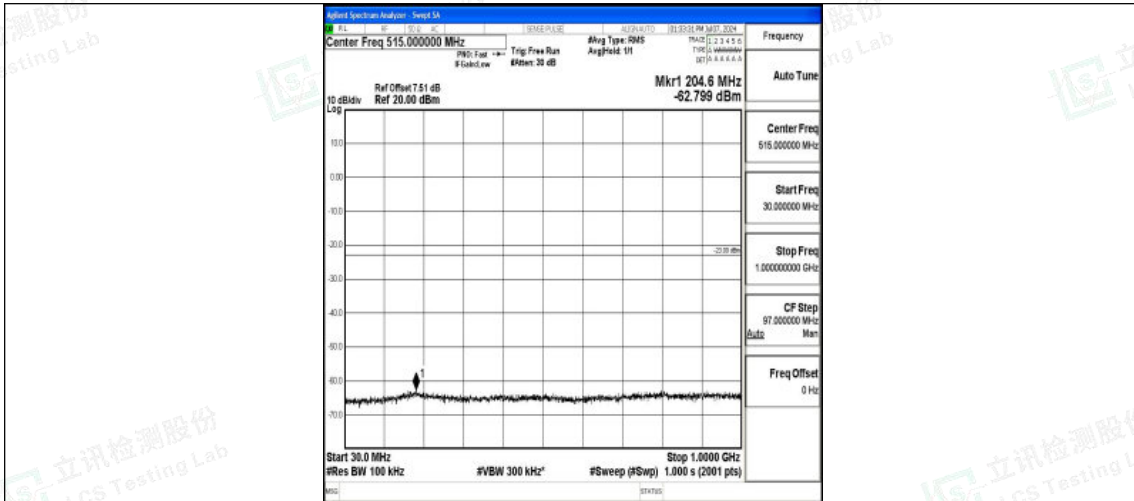

Band66_15MHz_16QAM_132597_1RB#0_30~1000_30~1000