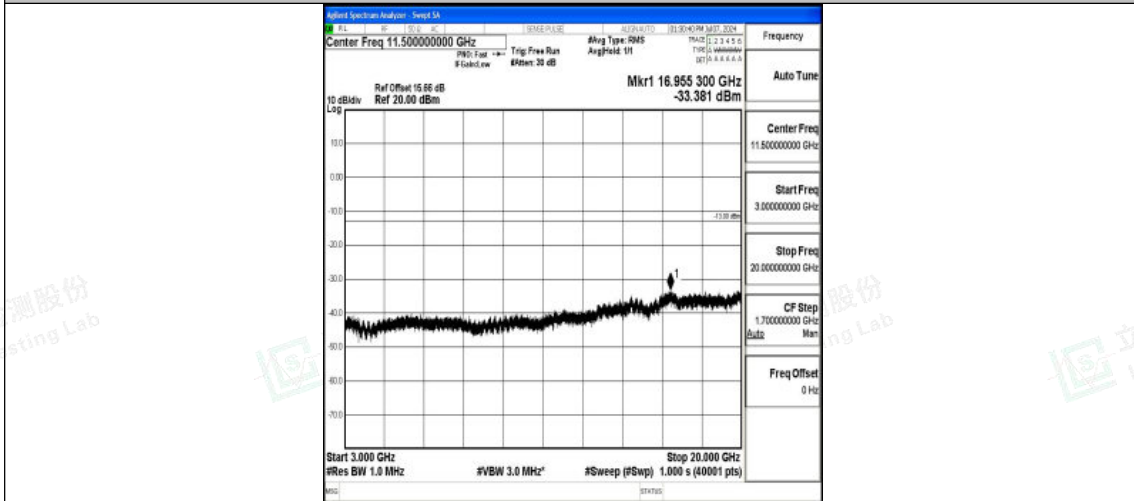

Band66\_15MHz\_QPSK\_132047\_1RB#0\_0.15~30\_0.15~30

Band66\_15MHz\_QPSK\_132047\_1RB#0\_30~1000\_30~1000

Band66\_15MHz\_QPSK\_132047\_1RB#0\_1000~3000\_1000~3000

Band66\_15MHz\_QPSK\_132047\_1RB#0\_3000~20000\_3000~20000