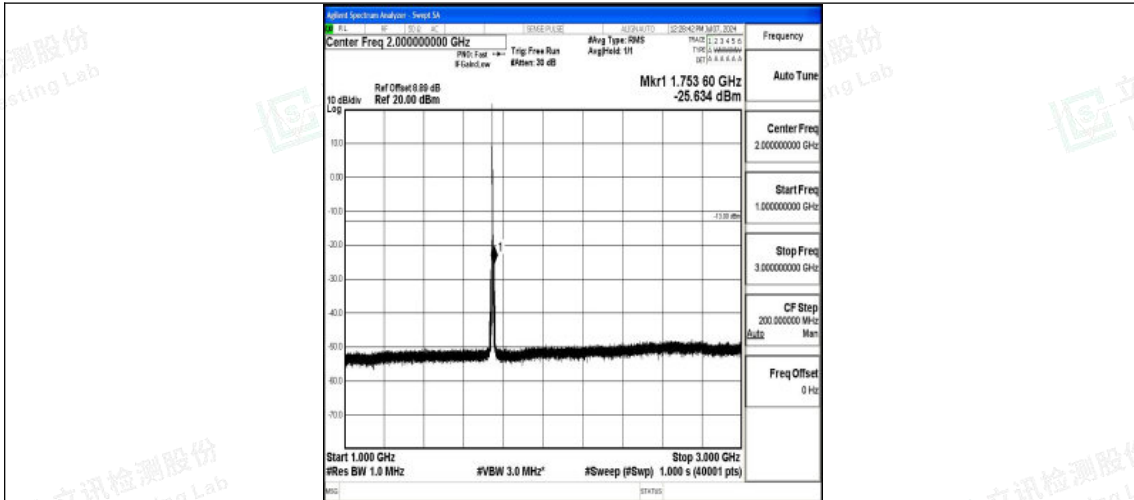

Band66\_3MHz\_16QAM\_132322\_1RB#0\_0.009~0.15\_0.009~0.15

Band66\_3MHz\_16QAM\_132322\_1RB#0\_0.15~30\_0.15~30

Band66\_3MHz\_16QAM\_132322\_1RB#0\_30~1000\_30~1000

Shenzhen LCS Compliance Testing Laboratory Ltd.  
Add: 101, 201 Bldg A & 301 Bldg C, Juji Industrial Park Yabianxueziwei, Shajing Street,  
Baoan District, Shenzhen, 518000, China  
Tel: +(86) 0755-82591330 | E-mail: webmaster@lcs-cert.com | Web: www.lcs-cert.com  
Scan code to check authenticity