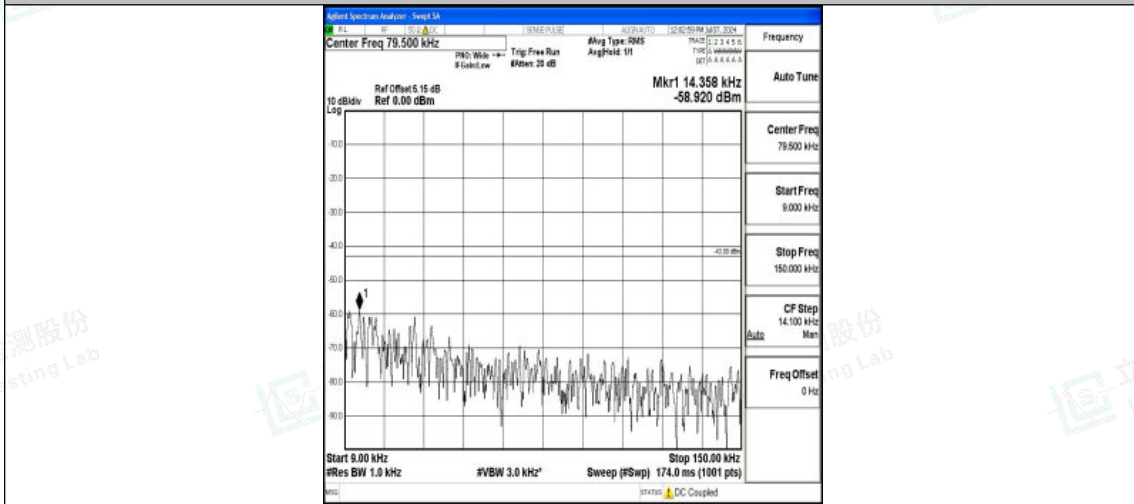

Band66\_1.4MHz\_QPSK\_132665\_1RB#0\_3000~20000\_3000~20000

Band66\_1.4MHz\_16QAM\_132665\_1RB#0\_0.009~0.15\_0.009~0.15

Band66\_1.4MHz\_16QAM\_132665\_1RB#0\_0.15~30\_0.15~30

Shenzhen LCS Compliance Testing Laboratory Ltd.  
 Add: 101, 201 Bldg A & 301 Bldg C, Juji Industrial Park Yabianxueziwei, Shajing Street,  
 Baoan District, Shenzhen, 518000, China  
 Tel: +(86) 0755-82591330 | E-mail: webmaster@lcs-cert.com | Web: www.lcs-cert.com  
 Scan code to check authenticity