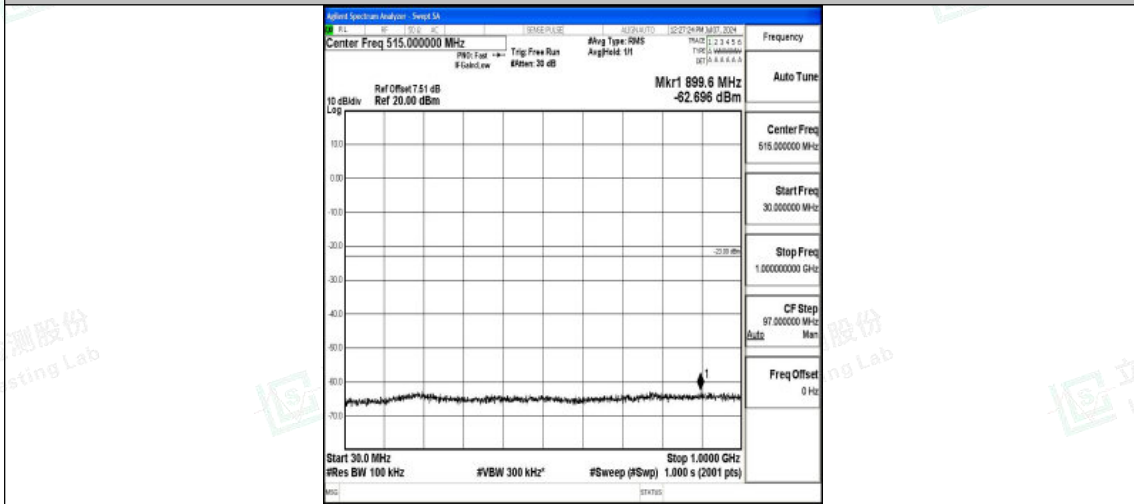

Band66_3MHz_16QAM_131987_1RB#0_30~1000_30~1000