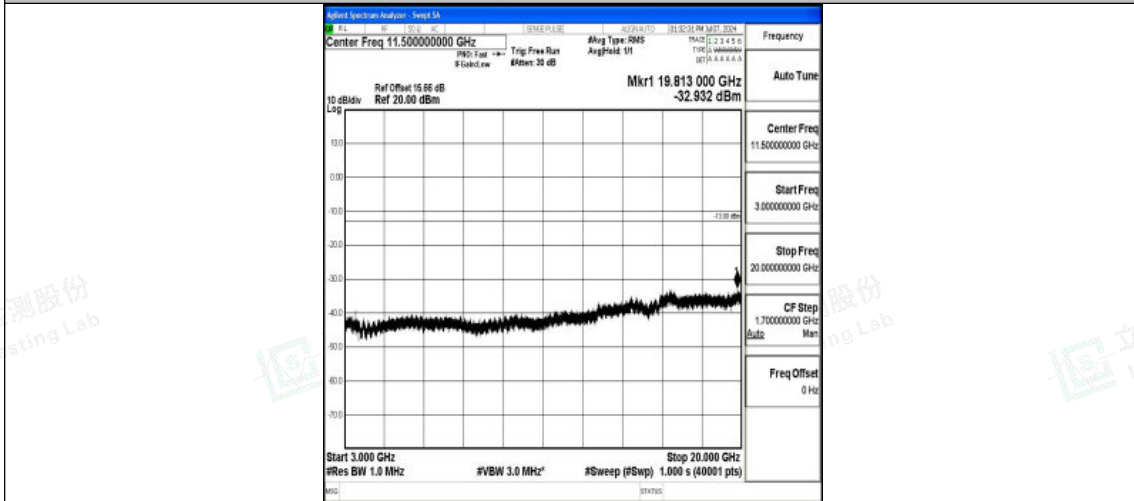

Band66_15MHz_16QAM_132322_1RB#0_3000~20000_3000~20000