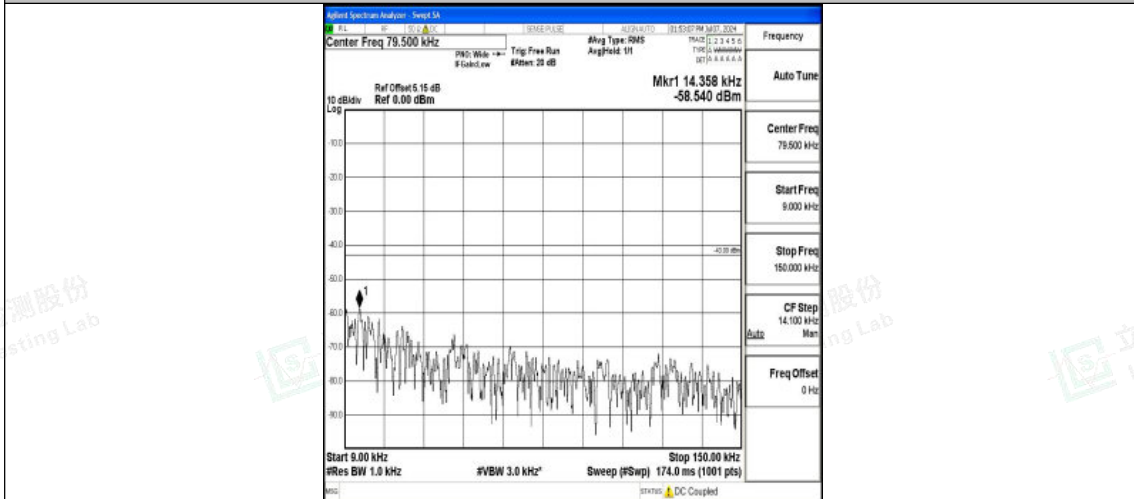

Band66\_20MHz\_QPSK\_132572\_1RB#0\_30~1000\_30~1000

Band66\_20MHz\_QPSK\_132572\_1RB#0\_1000~3000\_1000~3000

Band66\_20MHz\_QPSK\_132572\_1RB#0\_3000~20000\_3000~20000

Band66\_20MHz\_16QAM\_132572\_1RB#0\_0.009~0.15\_0.009~0.15