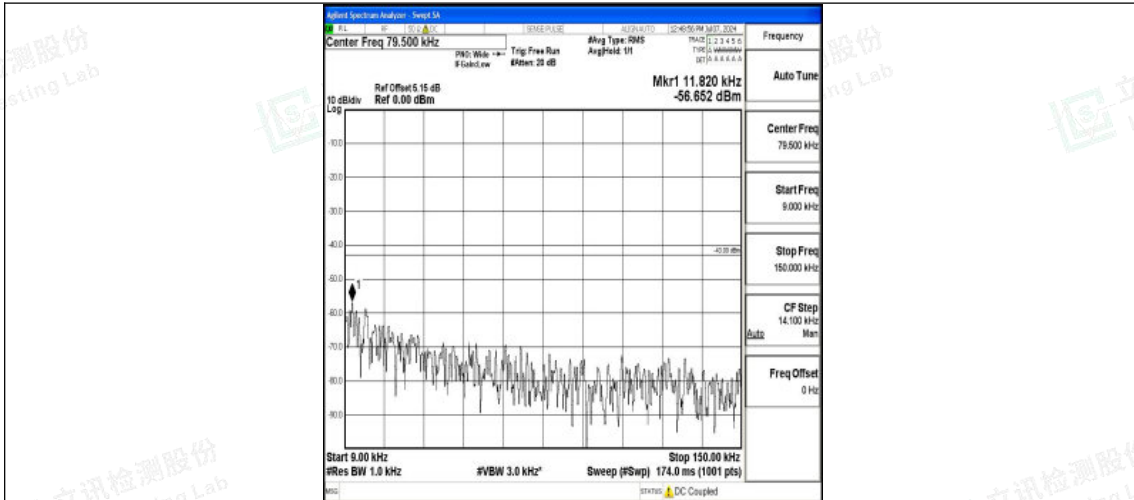

Band66\_3MHz\_16QAM\_132657\_1RB#0\_30~1000\_30~1000

Band66\_3MHz\_16QAM\_132657\_1RB#0\_1000~3000\_1000~3000

Band66\_3MHz\_16QAM\_132657\_1RB#0\_3000~20000\_3000~20000

Shenzhen LCS Compliance Testing Laboratory Ltd.  
 Add: 101, 201 Bldg A & 301 Bldg C, Juji Industrial Park Yabianxueziwei, Shajing Street,  
 Baoan District, Shenzhen, 518000, China  
 Tel: +(86) 0755-82591330 | E-mail: webmaster@lcs-cert.com | Web: www.lcs-cert.com  
 Scan code to check authenticity