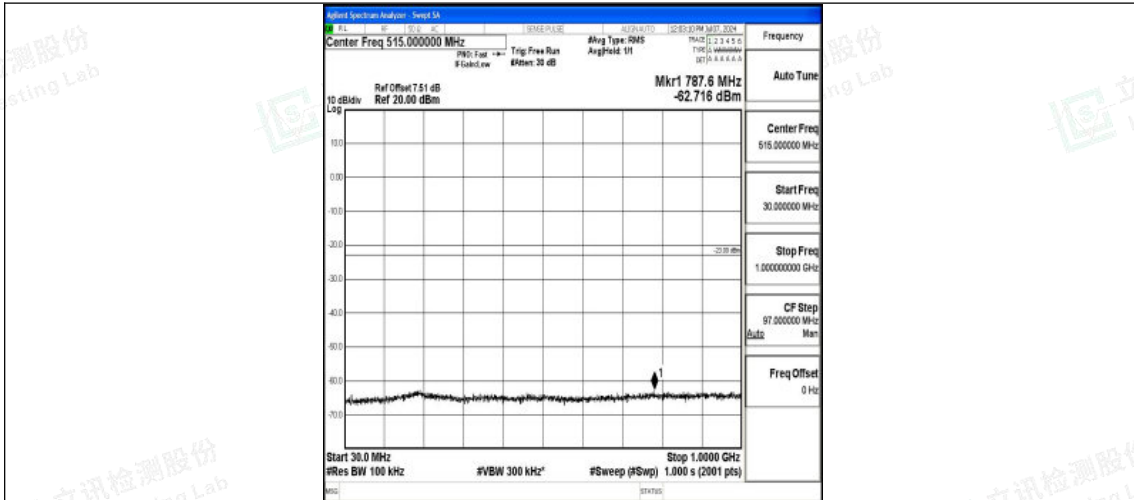

Band66\_1.4MHz\_QPSK\_132665\_1RB#0\_3000~20000\_3000~20000

Band66\_1.4MHz\_16QAM\_132665\_1RB#0\_0.009~0.15\_0.009~0.15

Band66\_1.4MHz\_16QAM\_132665\_1RB#0\_0.15~30\_0.15~30

Shenzhen LCS Compliance Testing Laboratory Ltd.  
 Add: 101, 201 Bldg A & 301 Bldg C, Juji Industrial Park Yabianxueziwei, Shajing Street,  
 Baoan District, Shenzhen, 518000, China  
 Tel: +(86) 0755-82591330 | E-mail: webmaster@lcs-cert.com | Web: www.lcs-cert.com  
 Scan code to check authenticity