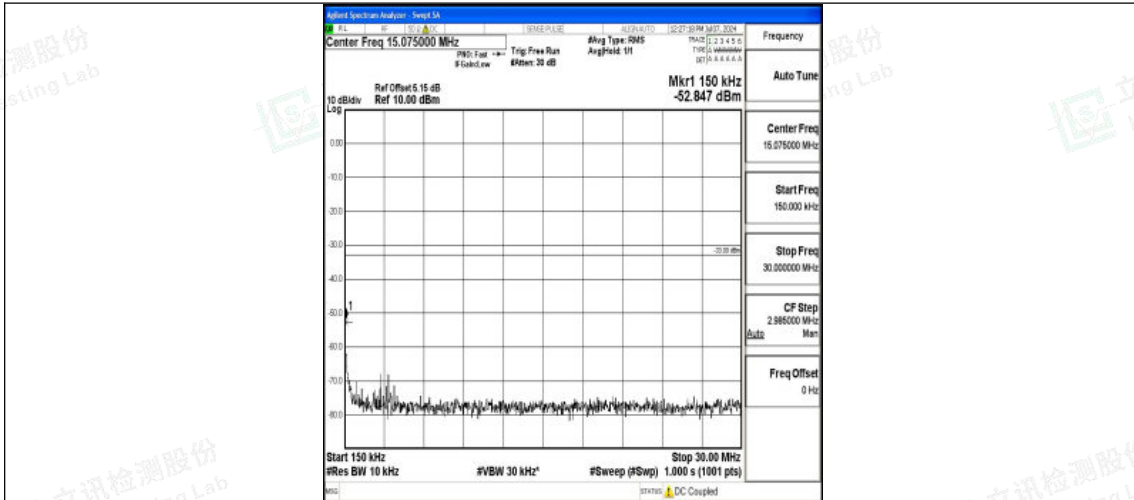

Band66\_3MHz\_QPSK\_131987\_1RB#0\_1000~3000\_1000~3000

Band66\_3MHz\_QPSK\_131987\_1RB#0\_3000~20000\_3000~20000

Band66\_3MHz\_16QAM\_131987\_1RB#0\_0.009~0.15\_0.009~0.15

Shenzhen LCS Compliance Testing Laboratory Ltd.  
 Add: 101, 201 Bldg A & 301 Bldg C, Juji Industrial Park Yabianxueziwei, Shajing Street,  
 Baoan District, Shenzhen, 518000, China  
 Tel: +(86) 0755-82591330 | E-mail: webmaster@lcs-cert.com | Web: www.lcs-cert.com  
 Scan code to check authenticity