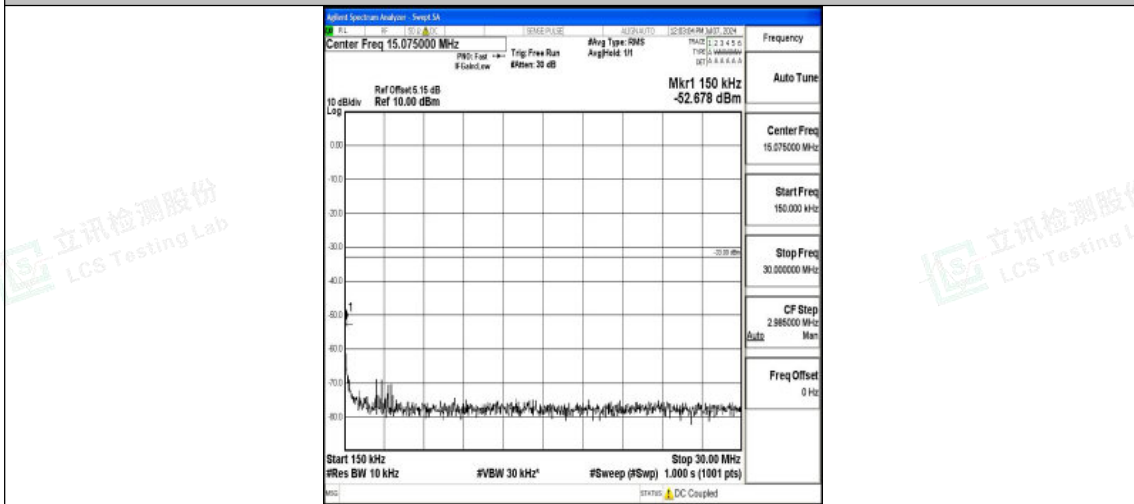

Band66\_1.4MHz\_QPSK\_132665\_1RB#0\_3000~20000\_3000~20000

Band66\_1.4MHz\_16QAM\_132665\_1RB#0\_0.009~0.15\_0.009~0.15

Band66\_1.4MHz\_16QAM\_132665\_1RB#0\_0.15~30\_0.15~30

Shenzhen LCS Compliance Testing Laboratory Ltd.  
 Add: 101, 201 Bldg A & 301 Bldg C, Juji Industrial Park Yabianxueziwei, Shajing Street,  
 Baoan District, Shenzhen, 518000, China  
 Tel: +(86) 0755-82591330 | E-mail: webmaster@lcs-cert.com | Web: www.lcs-cert.com  
 Scan code to check authenticity

Band66\_1.4MHz\_16QAM\_132665\_1RB#0\_30~1000\_30~1000

Band66\_1.4MHz\_16QAM\_132665\_1RB#0\_1000~3000\_1000~3000

Band66\_1.4MHz\_16QAM\_132665\_1RB#0\_3000~20000\_3000~20000

Shenzhen LCS Compliance Testing Laboratory Ltd.  
 Add: 101, 201 Bldg A & 301 Bldg C, Juji Industrial Park Yabianxueziwei, Shajing Street,  
 Baoan District, Shenzhen, 518000, China  
 Tel: +(86) 0755-82591330 | E-mail: webmaster@lcs-cert.com | Web: www.lcs-cert.com  
 Scan code to check authenticity