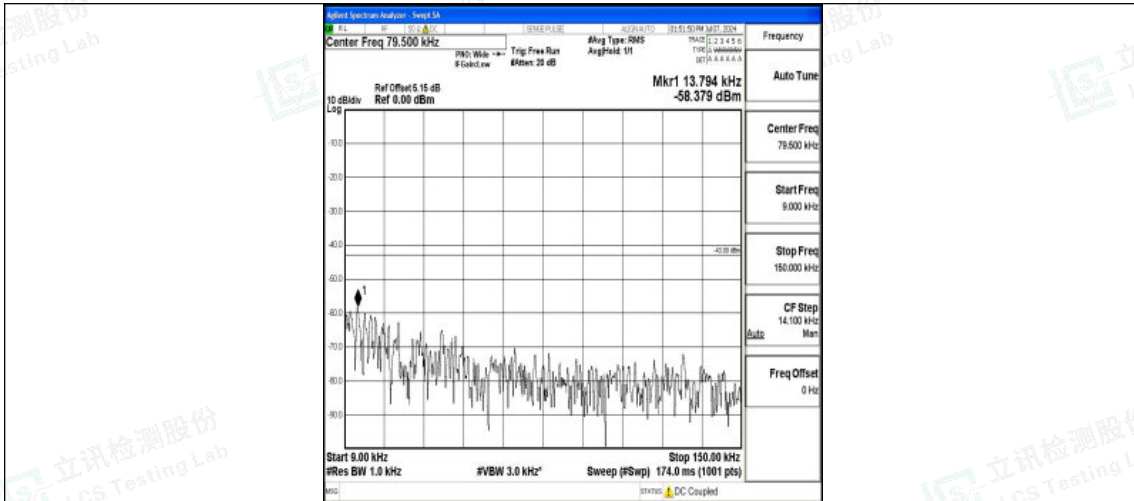

Band66\_20MHz\_QPSK\_132322\_1RB#0\_0.15~30\_0.15~30

Band66\_20MHz\_QPSK\_132322\_1RB#0\_30~1000\_30~1000

Band66\_20MHz\_QPSK\_132322\_1RB#0\_1000~3000\_1000~3000

Band66\_20MHz\_QPSK\_132322\_1RB#0\_3000~20000\_3000~20000