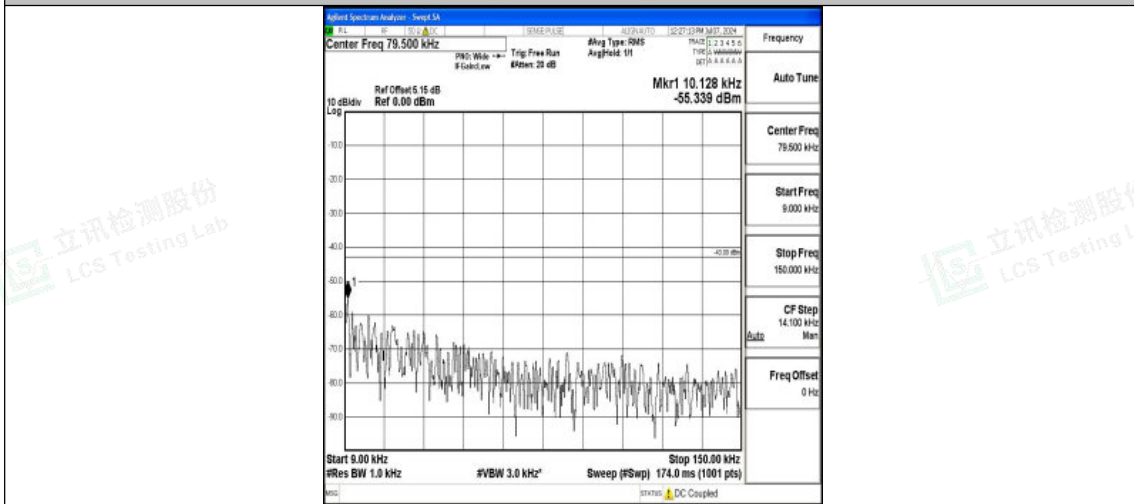

Band66\_3MHz\_QPSK\_131987\_1RB#0\_0.009~0.15\_0.009~0.15

Band66\_3MHz\_QPSK\_131987\_1RB#0\_0.15~30\_0.15~30

Band66\_3MHz\_QPSK\_131987\_1RB#0\_30~1000\_30~1000

Shenzhen LCS Compliance Testing Laboratory Ltd.  
 Add: 101, 201 Bldg A & 301 Bldg C, Juji Industrial Park Yabianxueziwei, Shajing Street,  
 Baoan District, Shenzhen, 518000, China  
 Tel: +(86) 0755-82591330 | E-mail: webmaster@lcs-cert.com | Web: www.lcs-cert.com  
 Scan code to check authenticity

Band66\_3MHz\_QPSK\_131987\_1RB#0\_1000~3000\_1000~3000

Band66\_3MHz\_QPSK\_131987\_1RB#0\_3000~20000\_3000~20000

Band66\_3MHz\_16QAM\_131987\_1RB#0\_0.009~0.15\_0.009~0.15

Shenzhen LCS Compliance Testing Laboratory Ltd.  
 Add: 101, 201 Bldg A & 301 Bldg C, Juji Industrial Park Yabianxueziwei, Shajing Street,  
 Baoan District, Shenzhen, 518000, China  
 Tel: +(86) 0755-82591330 | E-mail: webmaster@lcs-cert.com | Web: www.lcs-cert.com  
 Scan code to check authenticity