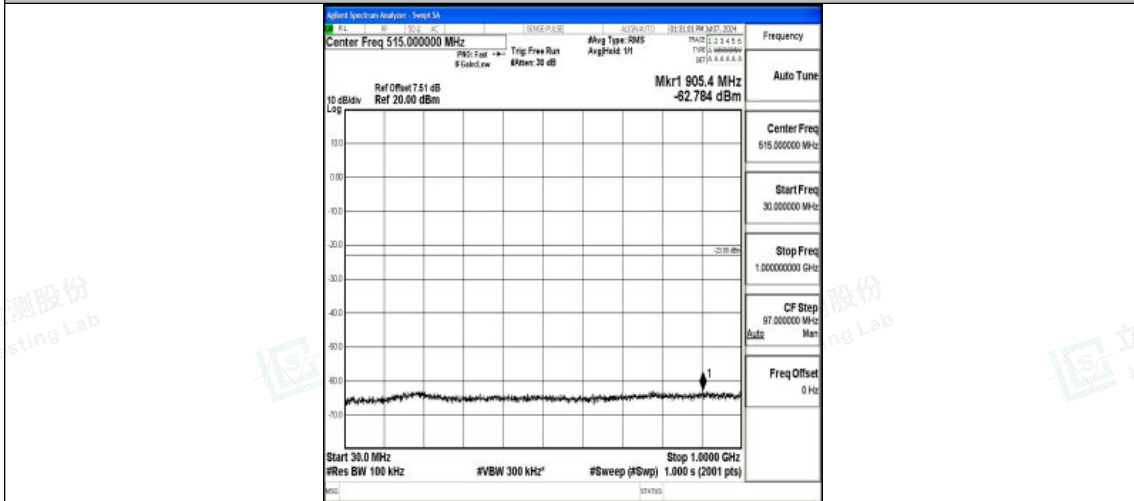

Band66_15MHz_16QAM_132047_1RB#0_30~1000_30~1000