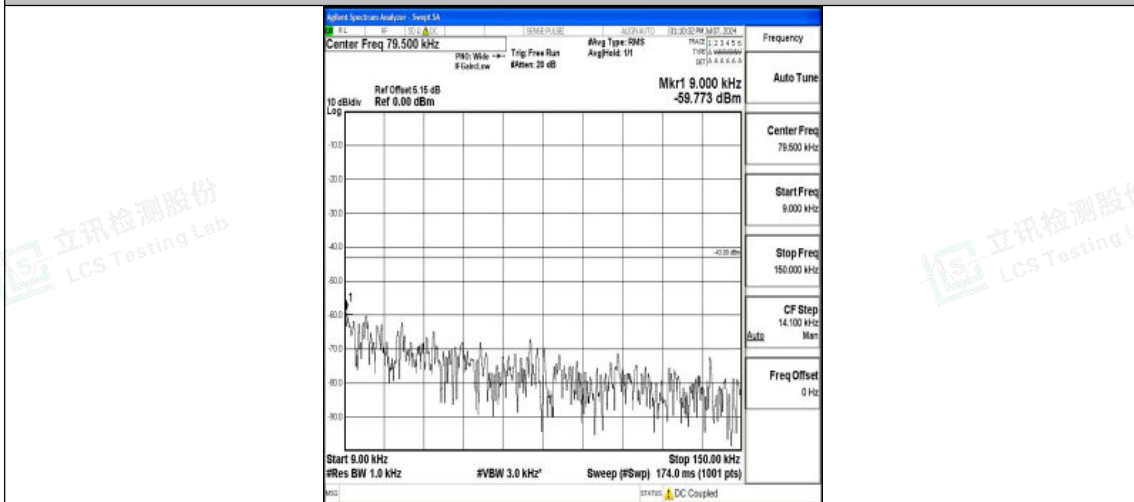

Band66_10MHz_16QAM_132022_1RB#0_0.009~0.15_0.009~0.15

Shenzhen LCS Compliance Testing Laboratory Ltd.
Add: 101, 201 Bldg A & 301 Bldg C, Juji Industrial Park Yabianxueziwei, Shajing Street,
Baoan District, Shenzhen, 518000, China
Tel: +(86) 0755-82591330 | E-mail: webmaster@lcs-cert.com | Web: www.lcs-cert.com
Scan code to check authenticity