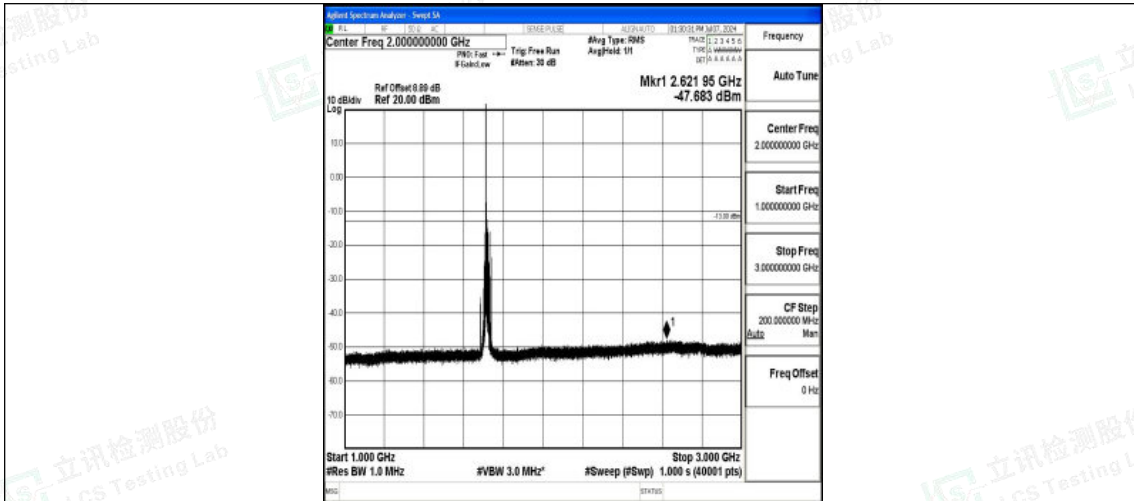

Band66_15MHz_QPSK_132047_1RB#0_1000~3000_1000~3000