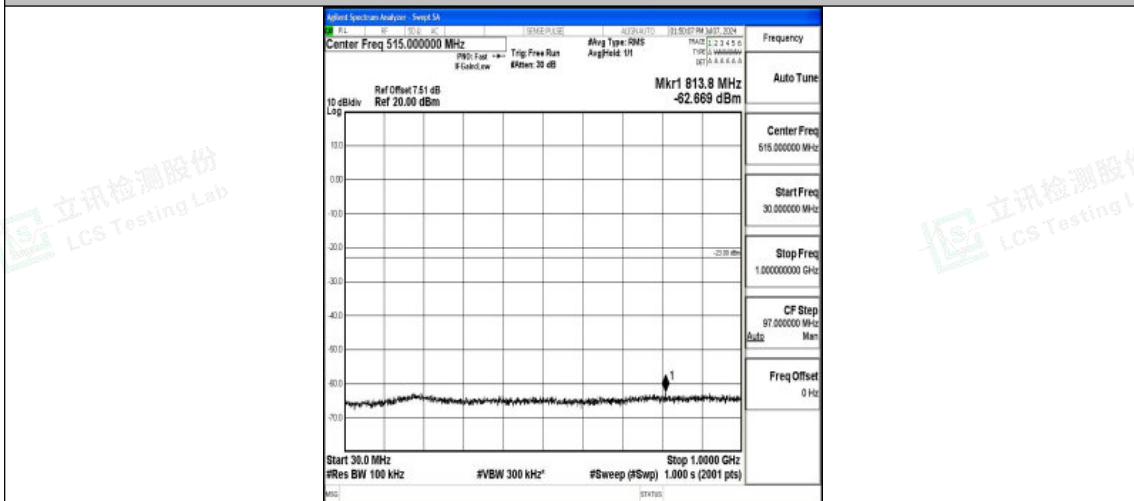

Band66\_15MHz\_16QAM\_132597\_1RB#0\_3000~20000\_3000~20000

Band66\_20MHz\_QPSK\_132072\_1RB#0\_0.009~0.15\_0.009~0.15

Band66\_20MHz\_QPSK\_132072\_1RB#0\_0.15~30\_0.15~30

Band66\_20MHz\_QPSK\_132072\_1RB#0\_30~1000\_30~1000