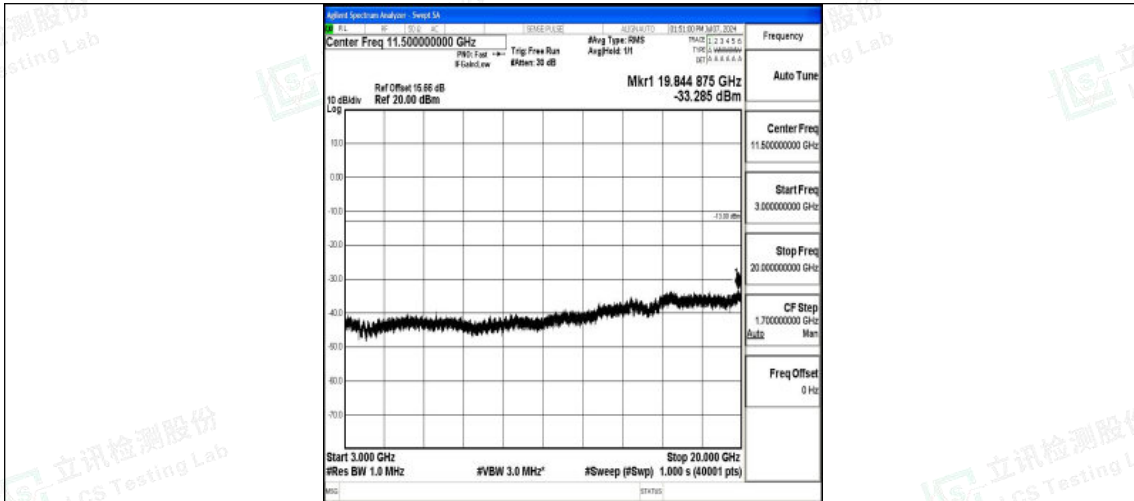

Band66_20MHz_16QAM_132072_1RB#0_3000~20000_3000~20000