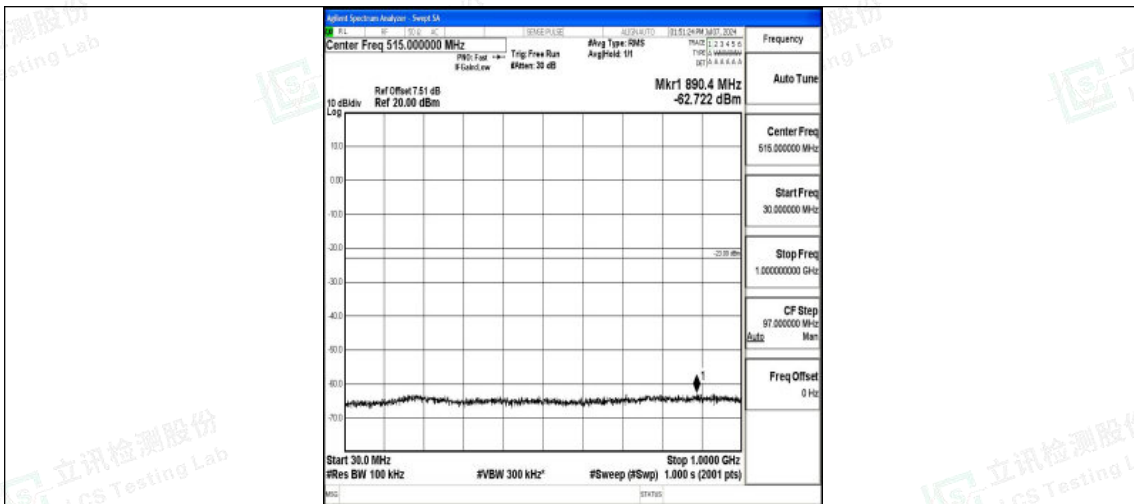

Band66_20MHz_QPSK_132322_1RB#0_30~1000_30~1000