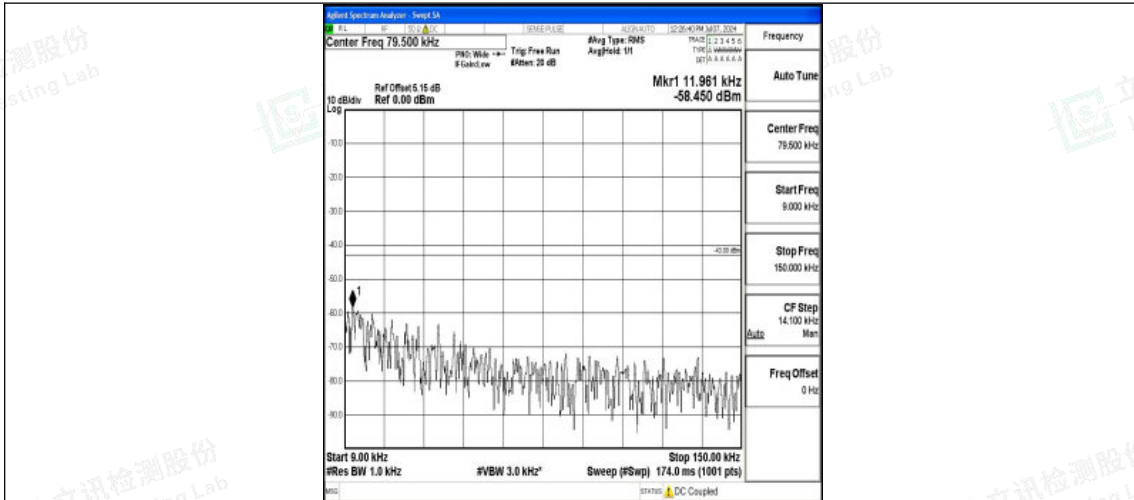

Band66\_1.4MHz\_16QAM\_132665\_1RB#0\_30~1000\_30~1000

Band66\_1.4MHz\_16QAM\_132665\_1RB#0\_1000~3000\_1000~3000

Band66\_1.4MHz\_16QAM\_132665\_1RB#0\_3000~20000\_3000~20000

Shenzhen LCS Compliance Testing Laboratory Ltd.  
 Add: 101, 201 Bldg A & 301 Bldg C, Juji Industrial Park Yabianxueziwei, Shajing Street,  
 Baoan District, Shenzhen, 518000, China  
 Tel: +(86) 0755-82591330 | E-mail: webmaster@lcs-cert.com | Web: www.lcs-cert.com  
 Scan code to check authenticity