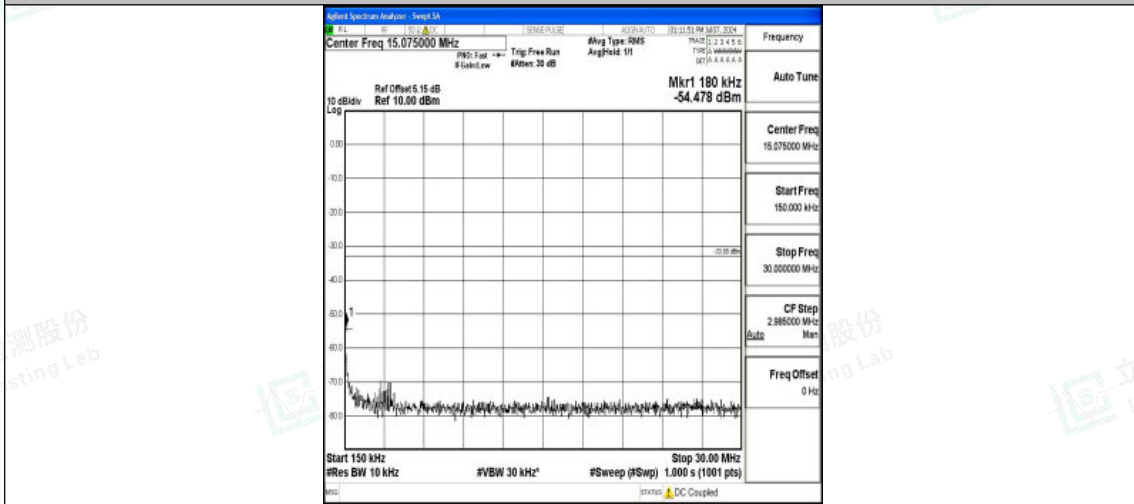

Band66_10MHz_16QAM_132322_1RB#0_0.15~30_0.15~30