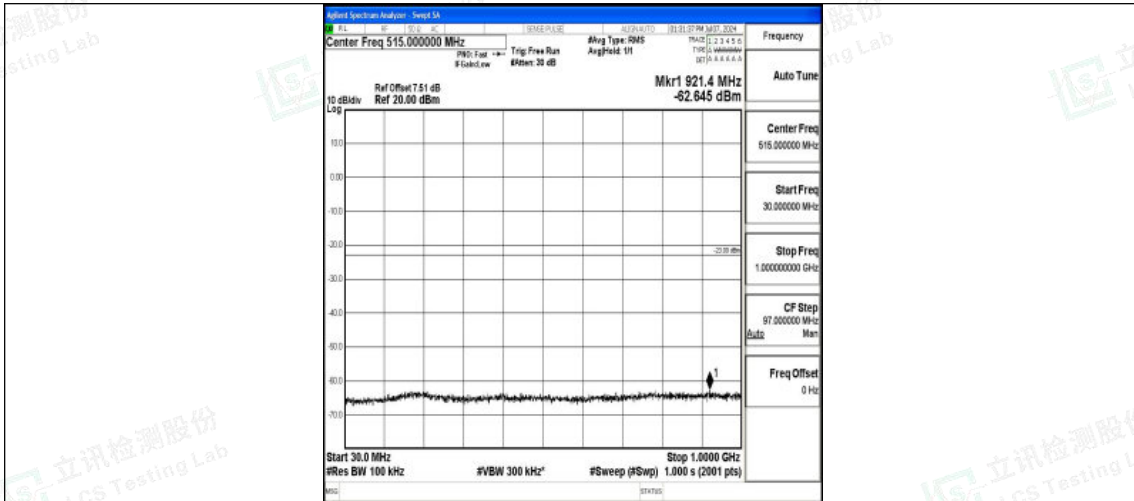

Band66\_15MHz\_16QAM\_132047\_1RB#0\_3000~20000\_3000~20000

Band66\_15MHz\_QPSK\_132322\_1RB#0\_0.009~0.15\_0.009~0.15

Band66\_15MHz\_QPSK\_132322\_1RB#0\_0.15~30\_0.15~30

Band66\_15MHz\_QPSK\_132322\_1RB#0\_30~1000\_30~1000