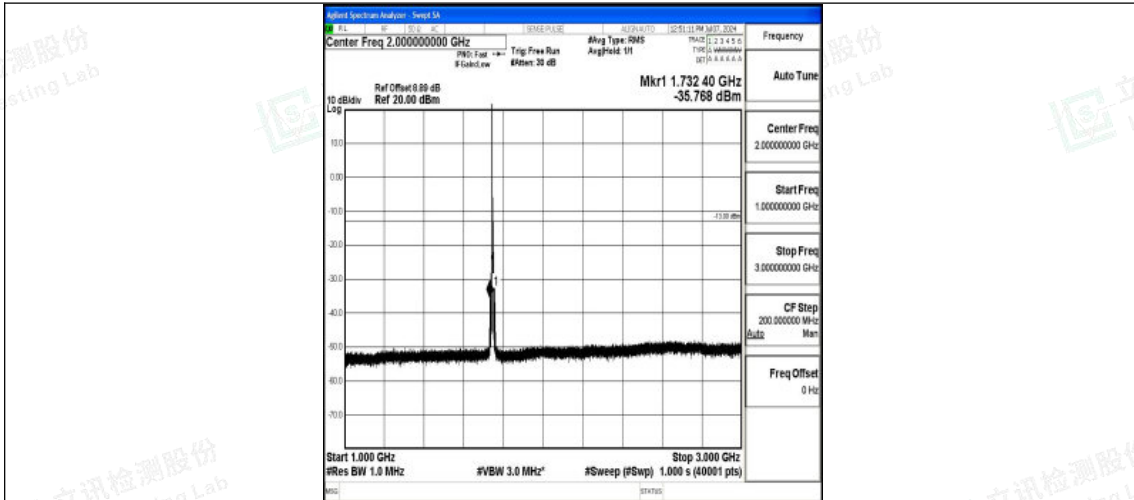

Band66\_5MHz\_16QAM\_132322\_1RB#0\_0.009~0.15\_0.009~0.15

Band66\_5MHz\_16QAM\_132322\_1RB#0\_0.15~30\_0.15~30

Band66\_5MHz\_16QAM\_132322\_1RB#0\_30~1000\_30~1000

Shenzhen LCS Compliance Testing Laboratory Ltd.  
 Add: 101, 201 Bldg A & 301 Bldg C, Juji Industrial Park Yabianxueziwei, Shajing Street,  
 Baoan District, Shenzhen, 518000, China  
 Tel: +(86) 0755-82591330 | E-mail: webmaster@lcs-cert.com | Web: www.lcs-cert.com  
 Scan code to check authenticity