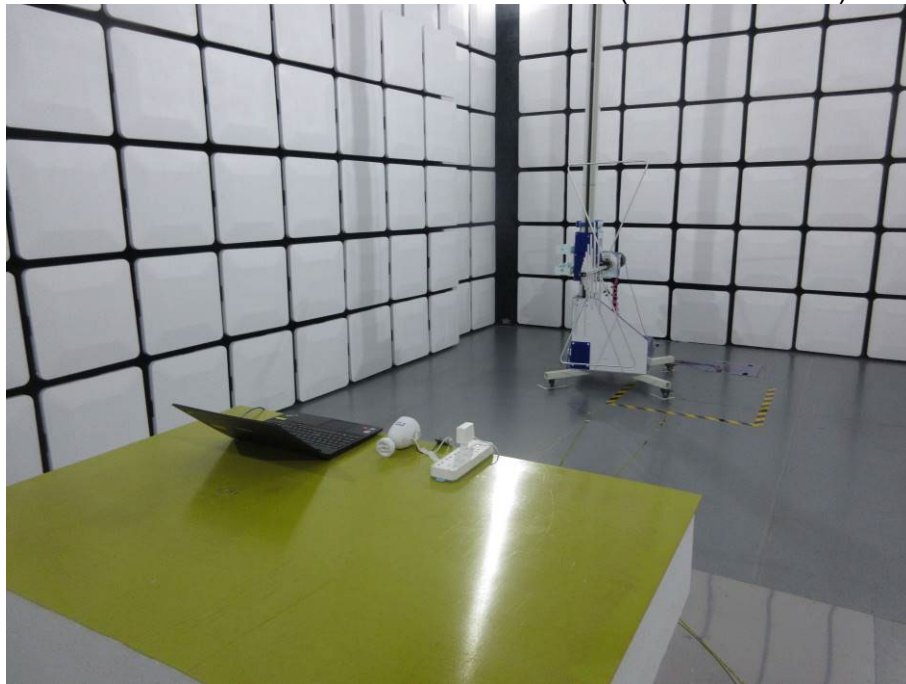

## **Setup Photographs**

RADIATED RF MEASUREMENT SETUP (9kHz ~ 30 MHz)

RADIATED RF MEASUREMENT SETUP (30MHz ~ 1 GHz)

RADIATED RF MEASUREMENT SETUP (ABOVE 1 GHz- X axis)

RADIATED RF MEASUREMENT SETUP (ABOVE 1 GHz- Y axis)

RADIATED RF MEASUREMENT SETUP (ABOVE 1 GHz- Z axis)

POWERLINE CONDUCTED EMISSIONS MEASUREMENT SETUP