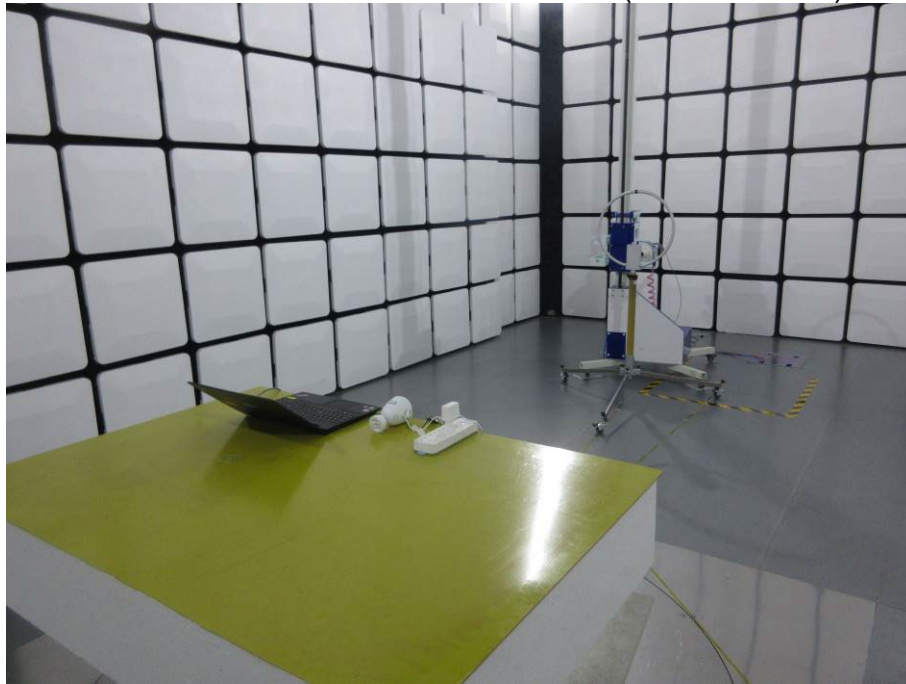

## **Setup Photographs**

RADIATED RF MEASUREMENT SETUP (9kHz ~ 30 MHz)

RADIATED RF MEASUREMENT SETUP (30MHz ~ 1 GHz)

RADIATED RF MEASUREMENT SETUP (ABOVE 1 GHz- X axis)

RADIATED RF MEASUREMENT SETUP (ABOVE 1 GHz- Y axis)

RADIATED RF MEASUREMENT SETUP (ABOVE 1 GHz- Z axis)

POWERLINE CONDUCTED EMISSIONS MEASUREMENT SETUP