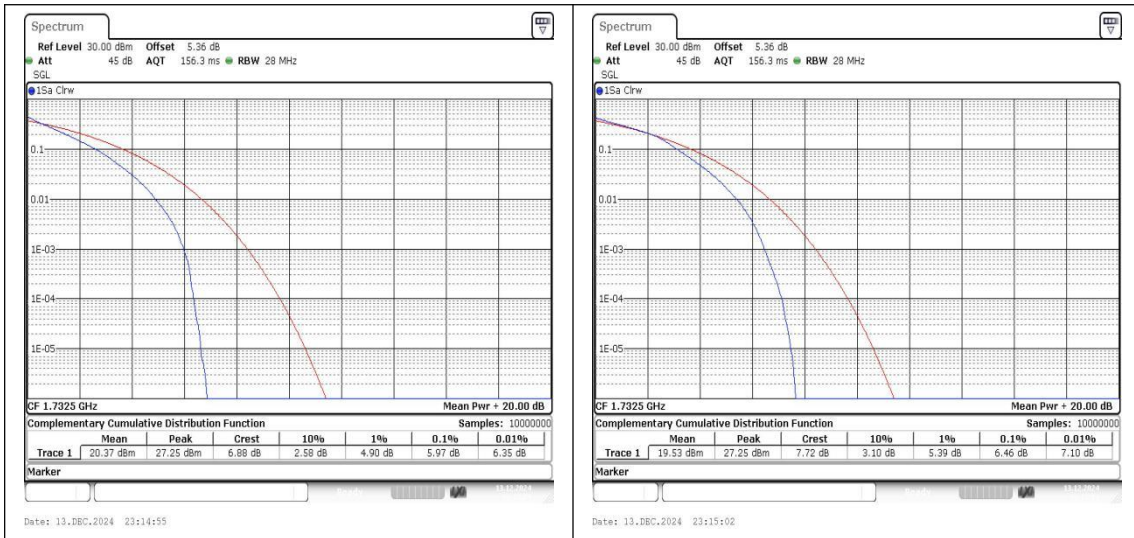

Band4-15MHz-QPSK-20175-1RB#0-PASS **Band4-15MHz-16QAM-20175-1RB#0-PASS**

Band4-15MHz-QPSK-20175-75RB#0-PASS   **Band4-15MHz-16QAM-20175-75RB#0-PASS**