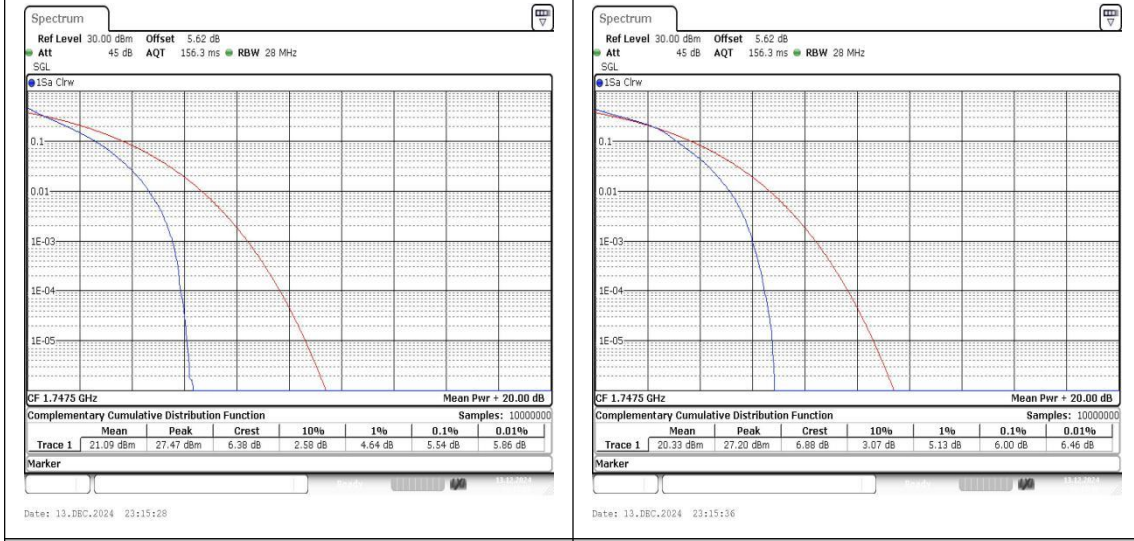

Band4-15MHz-QPSK-20325-1RB#0-PASS   **Band4-15MHz-16QAM-20325-1RB#0-PASS**

Band4-15MHz-QPSK-20325-75RB#0-PASS   **Band4-15MHz-16QAM-20325-75RB#0-PASS**