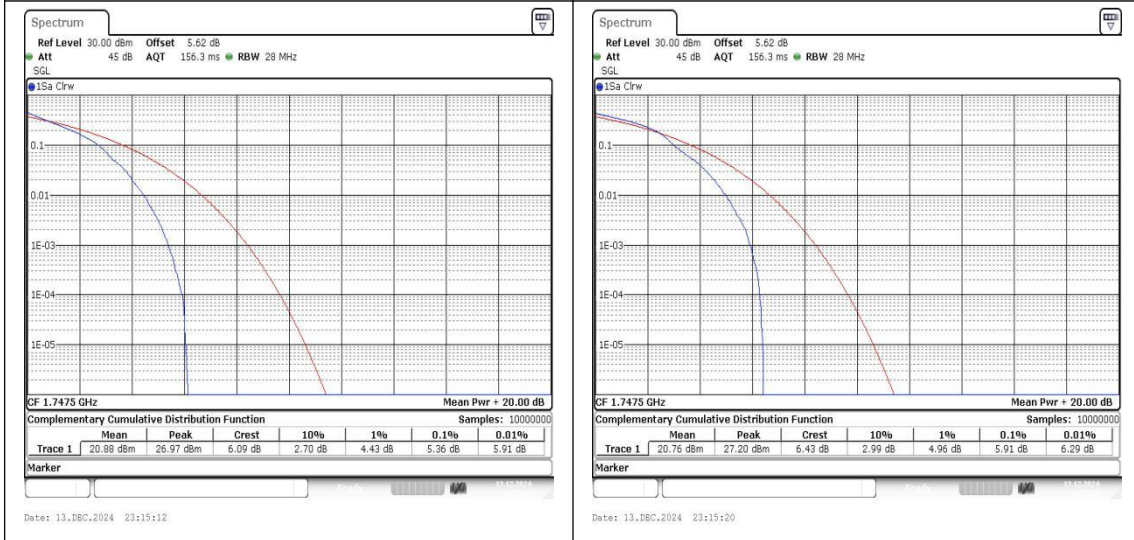

Band4-15MHz-QPSK-20175-75RB#0-PASS   **Band4-15MHz-16QAM-20175-75RB#0-PASS**

Band4-15MHz-QPSK-20325-1RB#0-PASS   **Band4-15MHz-16QAM-20325-1RB#0-PASS**