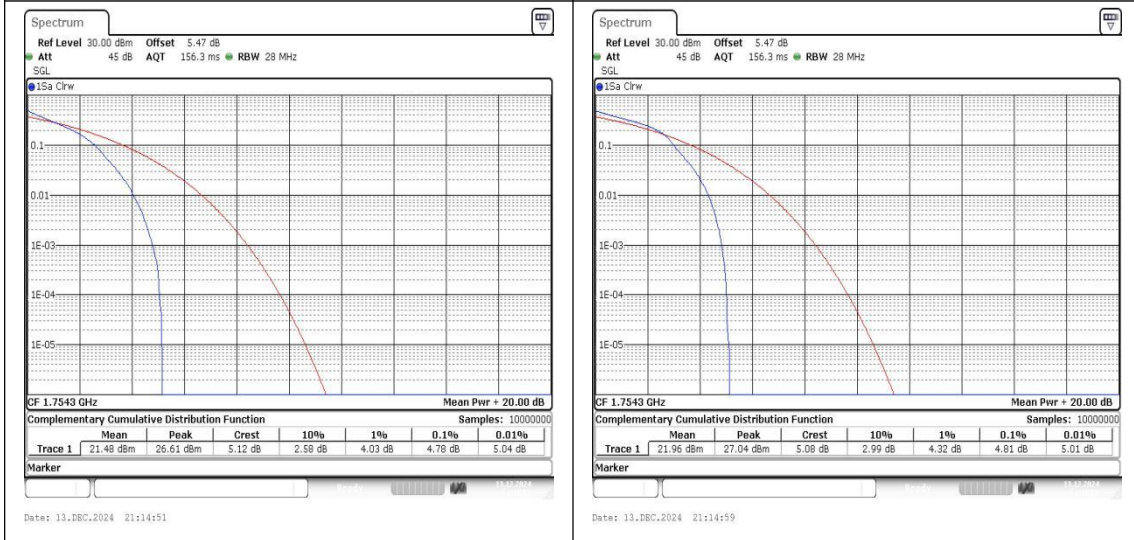

Band4-1.4MHz-QPSK-20175-6RB#0-PASS   **Band4-1.4MHz-16QAM-20175-6RB#0-PASS**

Band4-1.4MHz-QPSK-20393-1RB#0-PASS   **Band4-1.4MHz-16QAM-20393-1RB#0-PASS**