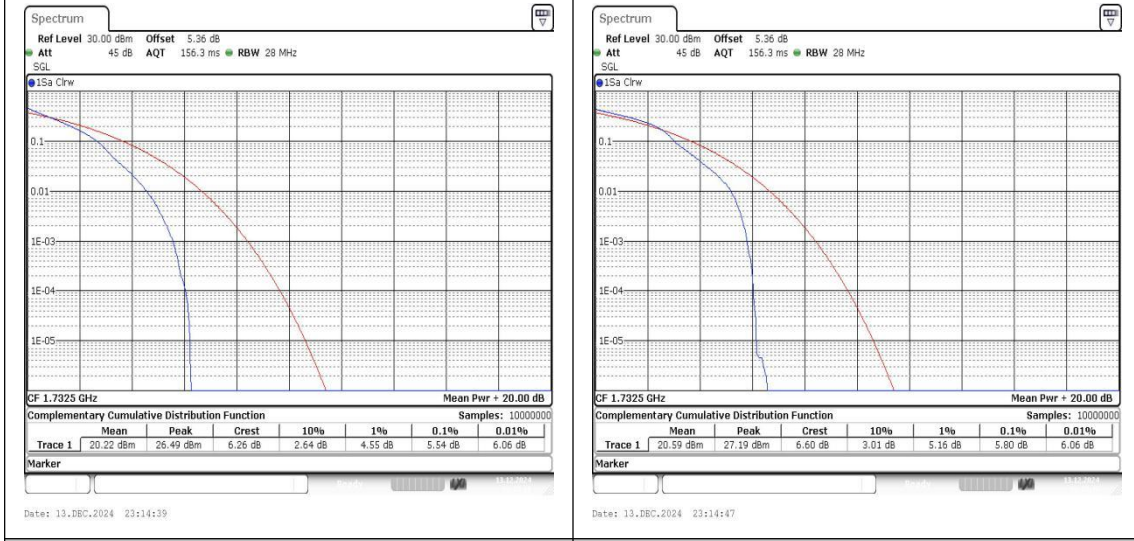

Band4-15MHz-QPSK-20025-75RB#0-PASS **Band4-15MHz-16QAM-20025-75RB#0-PASS**

Band4-15MHz-QPSK-20175-1RB#0-PASS **Band4-15MHz-16QAM-20175-1RB#0-PASS**