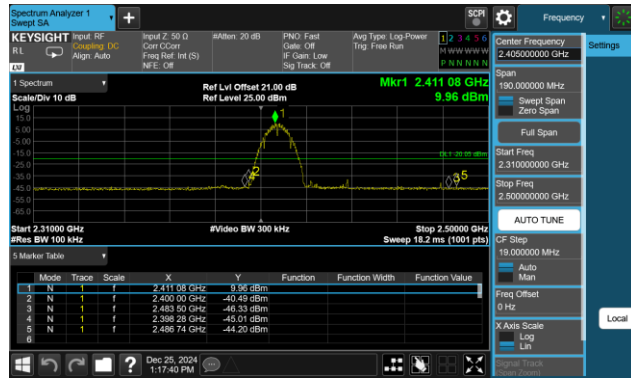

Wi-Fi Antenna_High Gain

Ant 0

802.11 b CH01 (2412MHz)