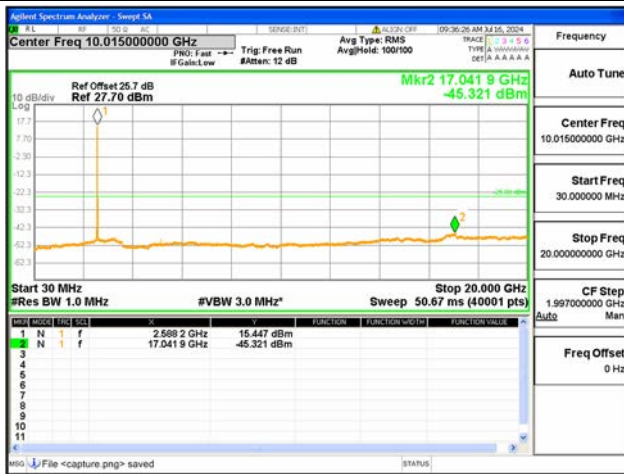

B38-30M-20G / 15MHz / Low CH / QPSK

B38-30M-20G / 15MHz / Mid CH / QPSK