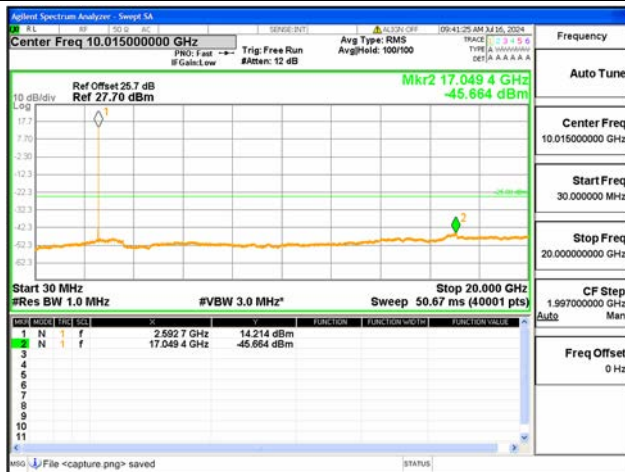

B38-30M-20G / 5MHz / Low CH / QPSK

B38-30M-20G / 5MHz / Mid CH / QPSK