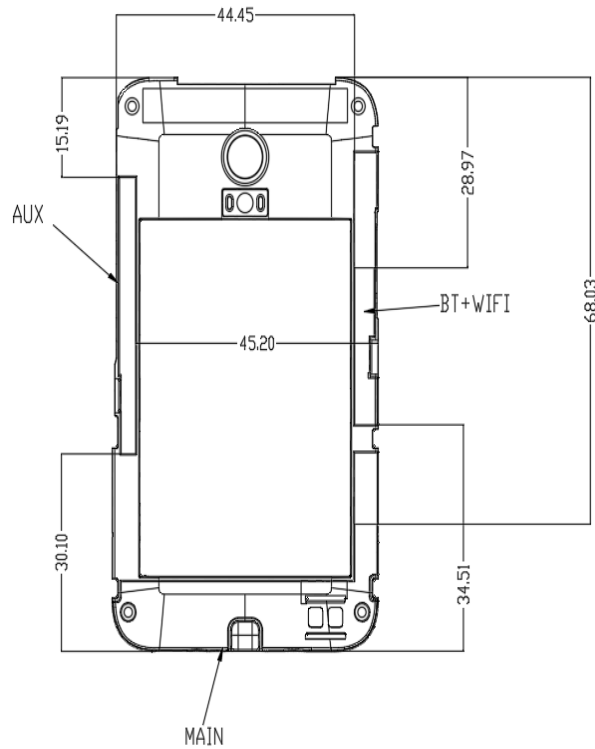

Annex B Test Setup Photos

EUT Antenna Location

Body

Front Side (Test distance: 10mm)

Back Side (Test distance: 10mm)

Left Side (Test distance: 10mm)

Right Side (Test distance: 10mm)

Bottom Side (Test distance: 10mm)