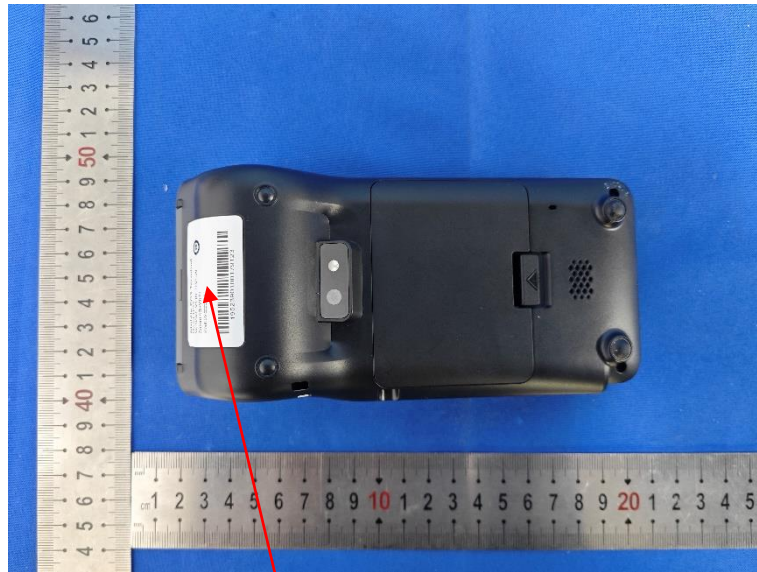

Label

FCC ID: 2BGNITP50

Size: 28mm * 15mm

The label is silk-screen on the sample