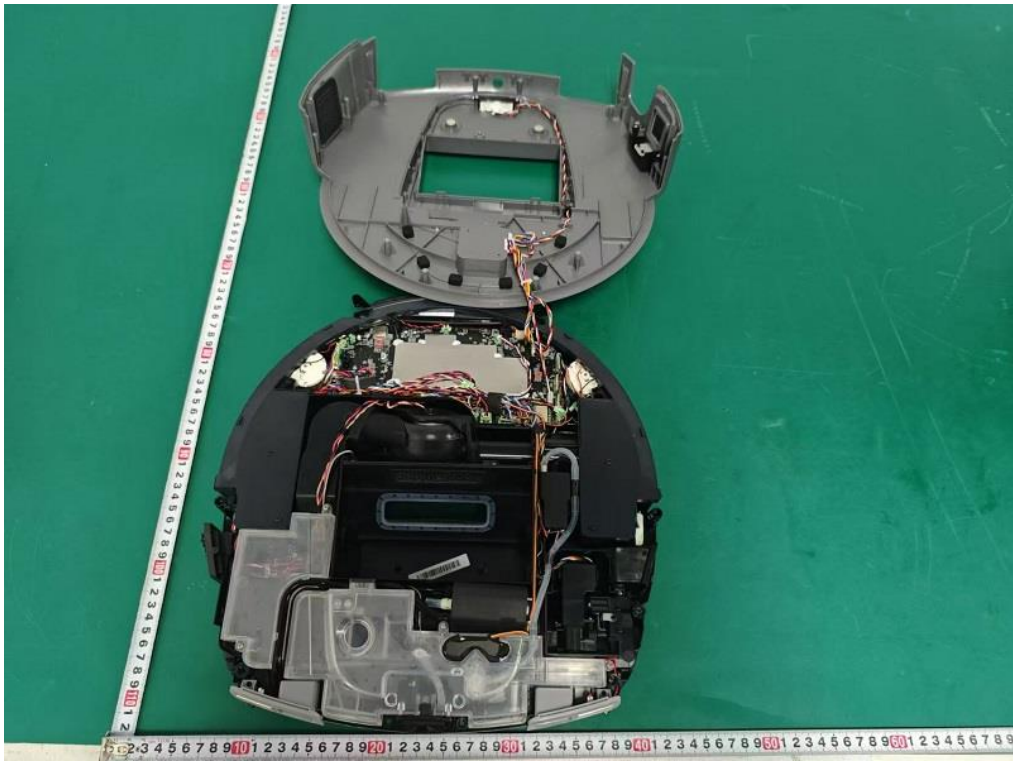

Internal Photos
M/N: HOME-S10U

Internal Photos
M/N: HOME-S10U

Internal Photos
M/N: HOME-S10U

Internal Photos
M/N: HOME-S10U

Internal Photos
M/N: HOME-S10U

Internal Photos
M/N: HOME-S10U

Internal Photos
M/N: HOME-S10U

Internal Photos
M/N: HOME-S10U

Bluetooth/
Wi-Fi
Antenna

2.4G SRD
Antenna