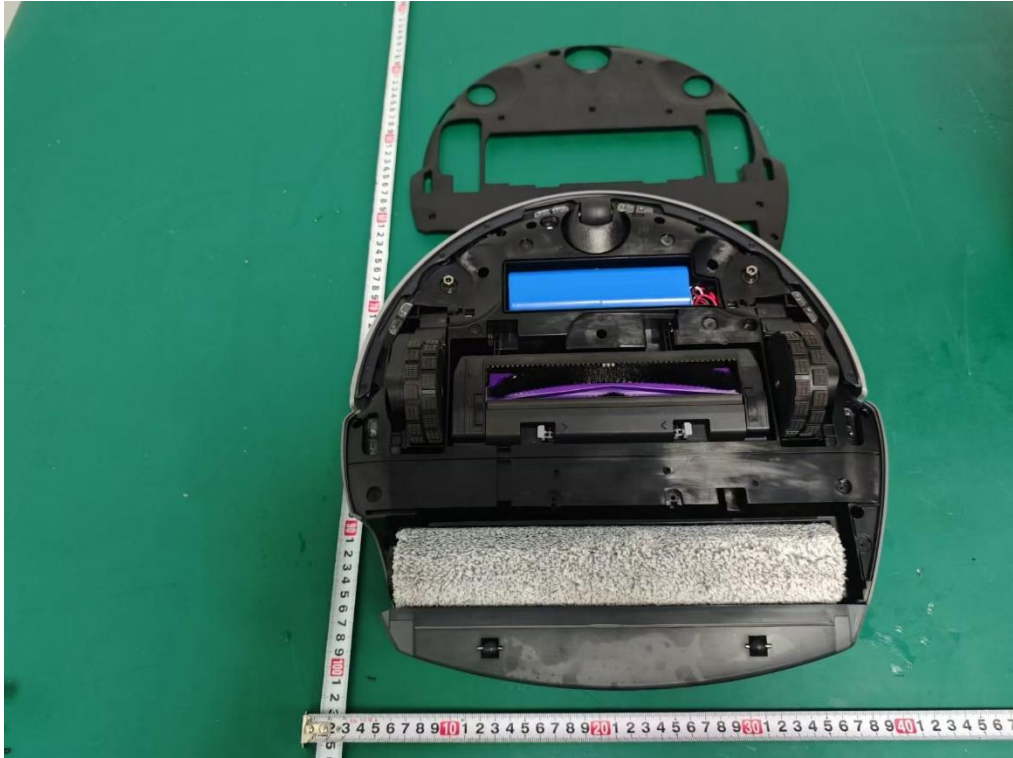

Internal Photos
M/N: HOME-S10U

Internal Photos
M/N: HOME-S10U

Internal Photos
M/N: HOME-S10U

Internal Photos
M/N: HOME-S10U

Internal Photos
M/N: HOME-S10U

Internal Photos
M/N: HOME-S10U

Internal Photos
M/N: HOME-S10U

Internal Photos
M/N: HOME-S10U

Bluetooth/
Wi-Fi
Antenna

2.4G SRD
Antenna