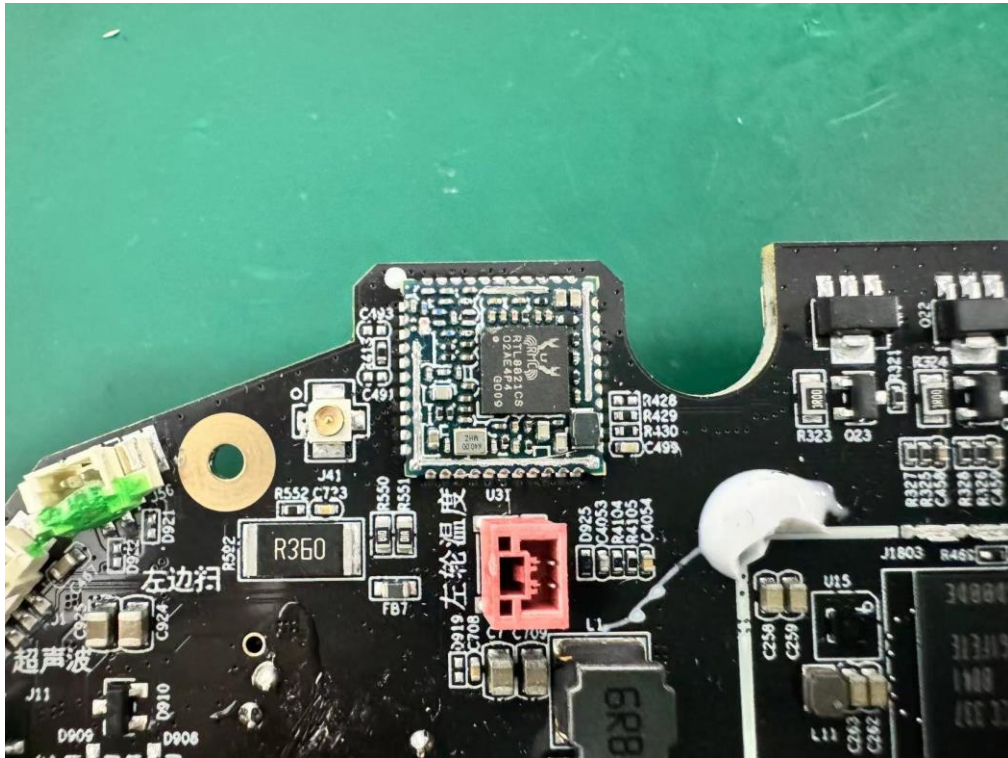

Internal Photos
M/N: HOME-S10U

Internal Photos
M/N: HOME-S10U

Internal Photos
M/N: HOME-S10U

Internal Photos
M/N: HOME-S10U

Internal Photos
M/N: HOME-S10U

Internal Photos
M/N: HOME-S10U

Internal Photos
M/N: HOME-S10U

Internal Photos
M/N: HOME-S10U

Bluetooth/
Wi-Fi
Antenna

2.4G SRD
Antenna