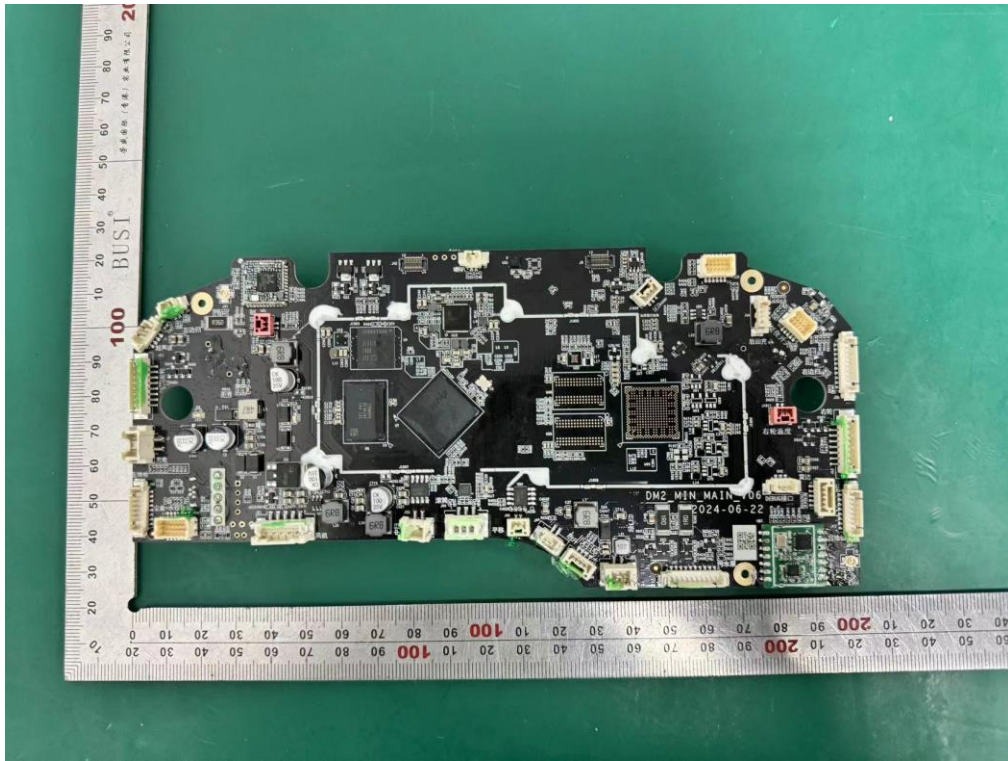

Internal Photos
M/N: HOME-S10U

Internal Photos
M/N: HOME-S10U

Internal Photos
M/N: HOME-S10U

Internal Photos
M/N: HOME-S10U

Internal Photos
M/N: HOME-S10U

Internal Photos
M/N: HOME-S10U

Internal Photos
M/N: HOME-S10U

Internal Photos
M/N: HOME-S10U

Bluetooth/
Wi-Fi
Antenna

2.4G SRD
Antenna