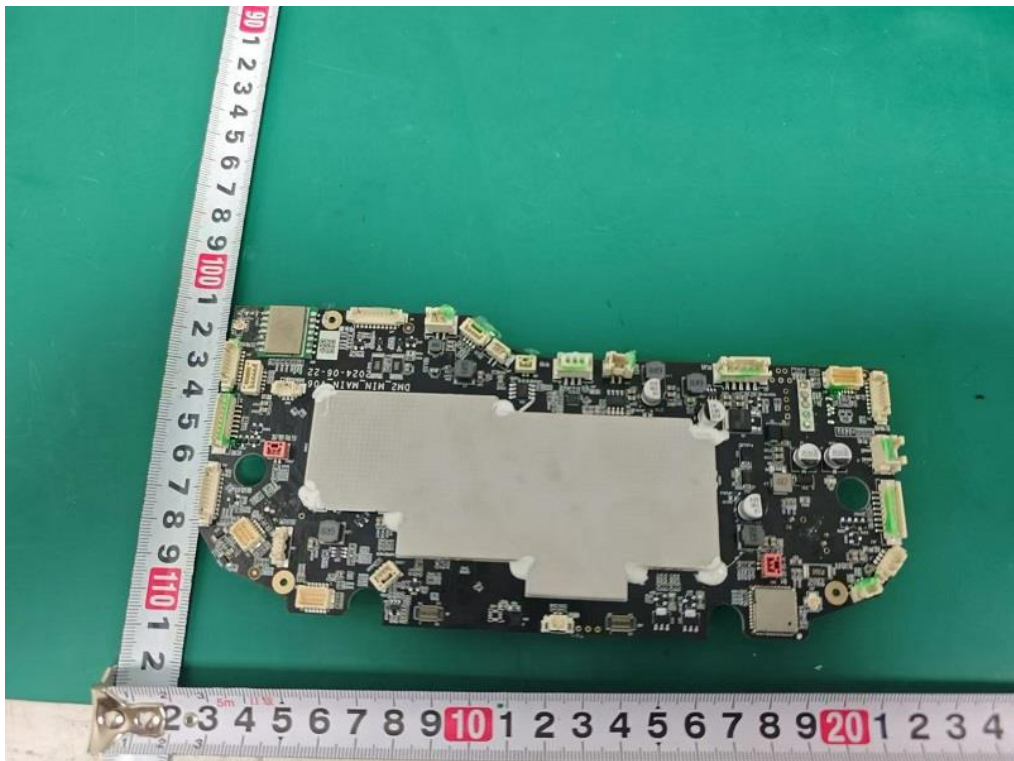

Internal Photos
M/N: HOME-S10U

Internal Photos
M/N: HOME-S10U

Internal Photos
M/N: HOME-S10U

Internal Photos
M/N: HOME-S10U

Internal Photos
M/N: HOME-S10U

Internal Photos
M/N: HOME-S10U

Internal Photos
M/N: HOME-S10U

Internal Photos
M/N: HOME-S10U

Bluetooth/
Wi-Fi
Antenna

2.4G SRD
Antenna