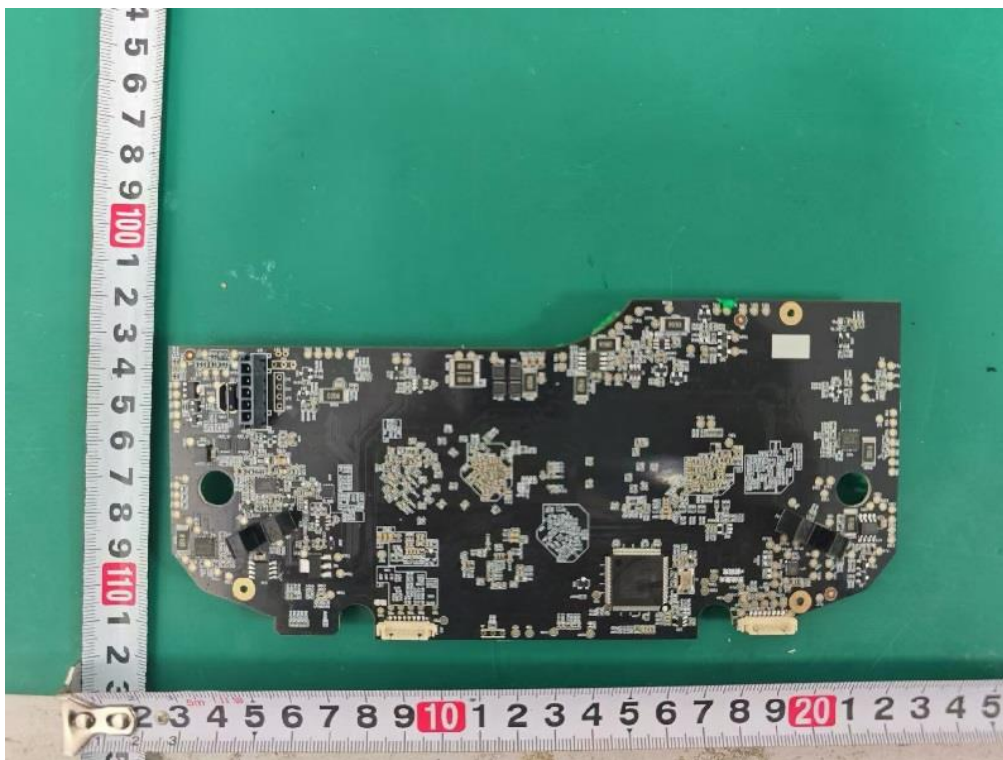

Internal Photos
M/N: HOME-S10U

Internal Photos
M/N: HOME-S10U

Internal Photos
M/N: HOME-S10U

Internal Photos
M/N: HOME-S10U

Internal Photos
M/N: HOME-S10U

Internal Photos
M/N: HOME-S10U

Internal Photos
M/N: HOME-S10U

Internal Photos
M/N: HOME-S10U

Bluetooth/
Wi-Fi
Antenna

2.4G SRD
Antenna