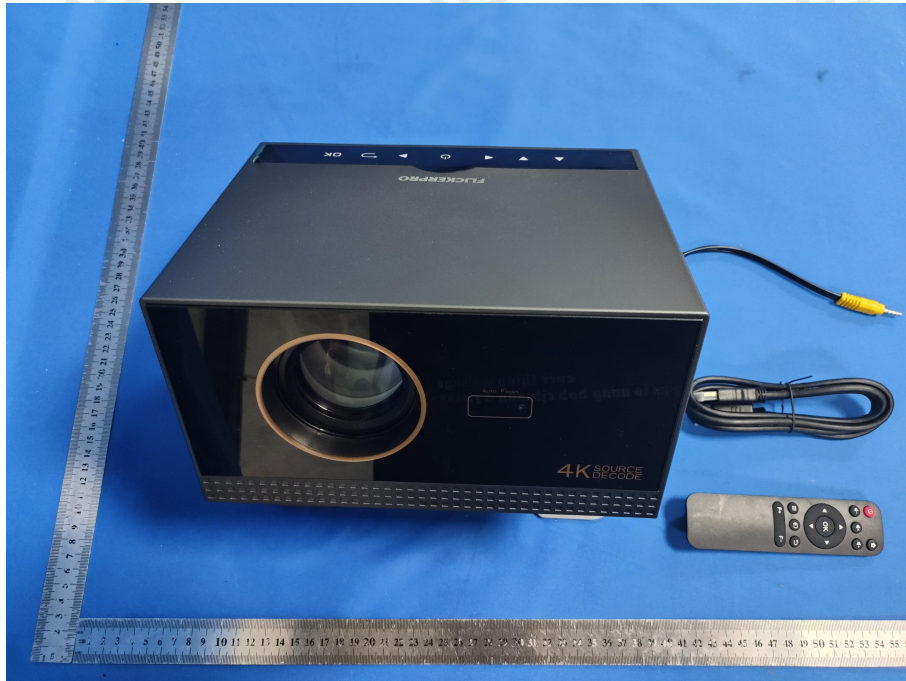

ZHONGHAN

FCC ID: 2BGMT-H1

EUT PHOTOS External Photos

ZHONGHAN

FCC ID: 2BGMT-H1

ZHONGHAN

FCC ID: 2BGMT-H1

ZHONGHAN