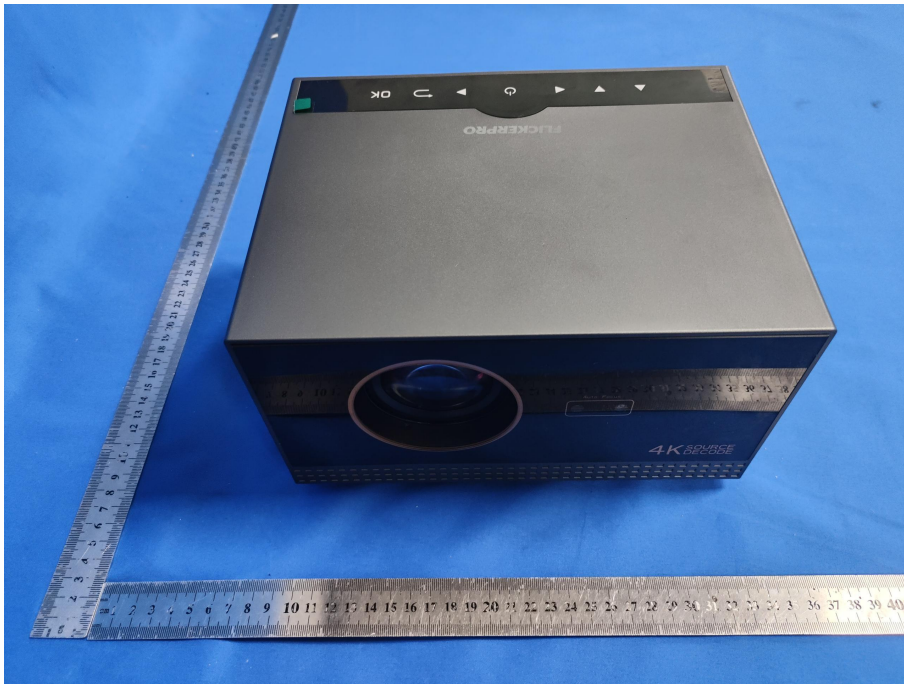

ZHONGHAN

FCC ID: 2BGMT-H1

EUT PHOTOS External Photos

ZHONGHAN

FCC ID: 2BGMT-H1

ZHONGHAN

FCC ID: 2BGMT-H1

ZHONGHAN