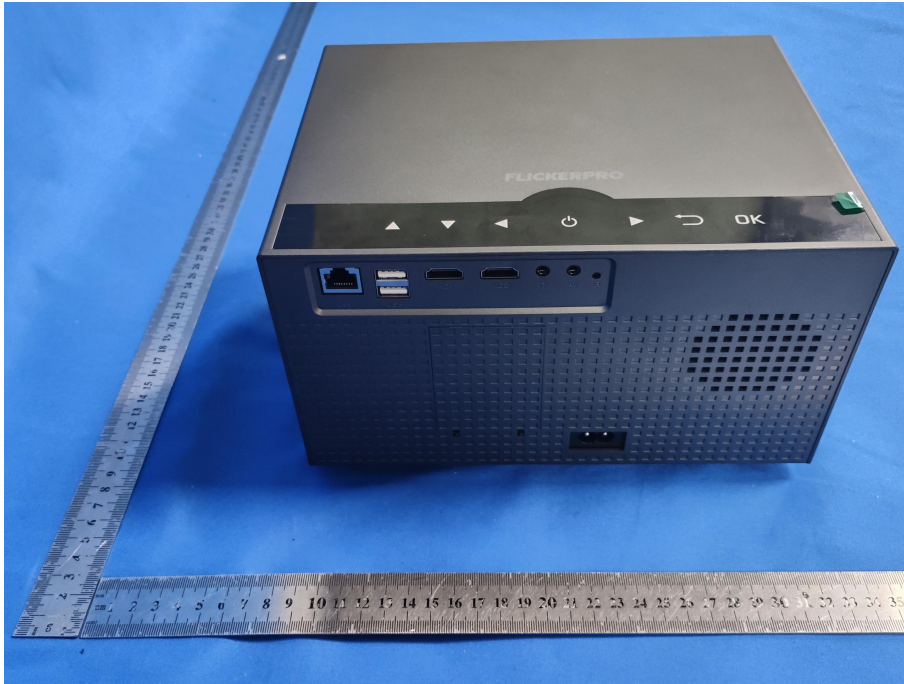

ZHONGHAN

FCC ID: 2BGMT-H1

EUT PHOTOS External Photos

ZHONGHAN

FCC ID: 2BGMT-H1

ZHONGHAN

FCC ID: 2BGMT-H1

ZHONGHAN