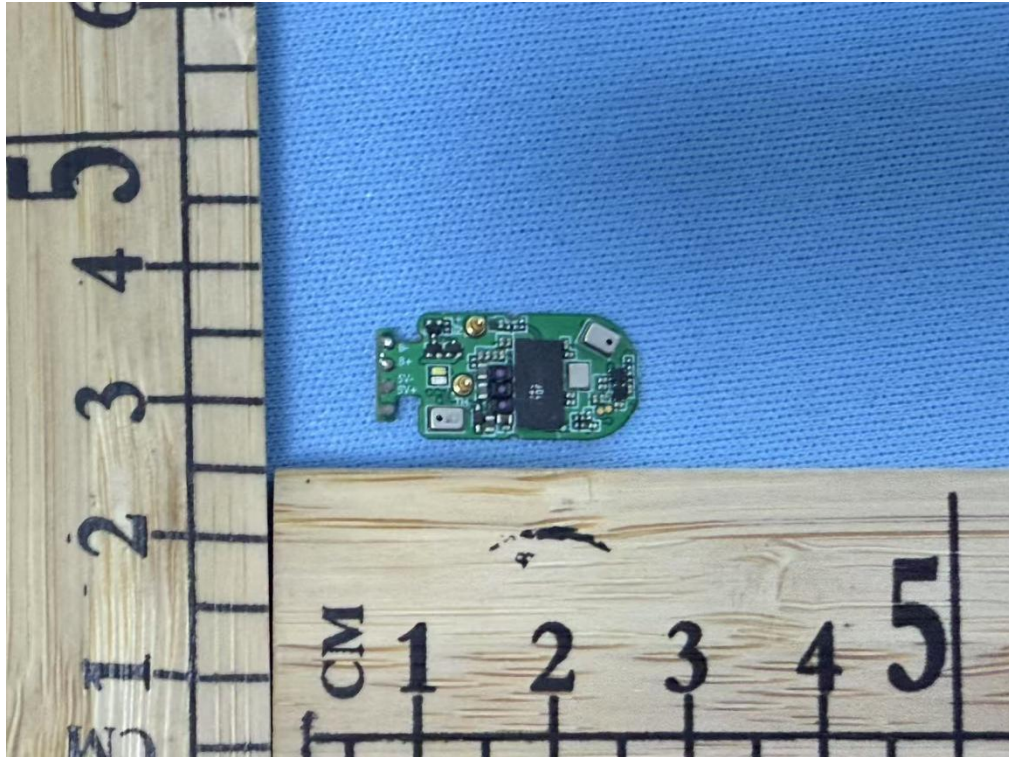

PHOTO GRAPHS OF EUT

FCC ID:2BGHD-VOWS002

Internal Photos(Left earphone)

Internal Photos(Left earphone)

Internal Photos(Left earphone)

Internal Photos(Left earphone)

Internal Photos(Right earphone)

Internal Photos(Right earphone)

Internal Photos(Right earphone)

Internal Photos(Right earphone)

Internal Photos(Right earphone)

Internal Photos(Right earphone)

--END--