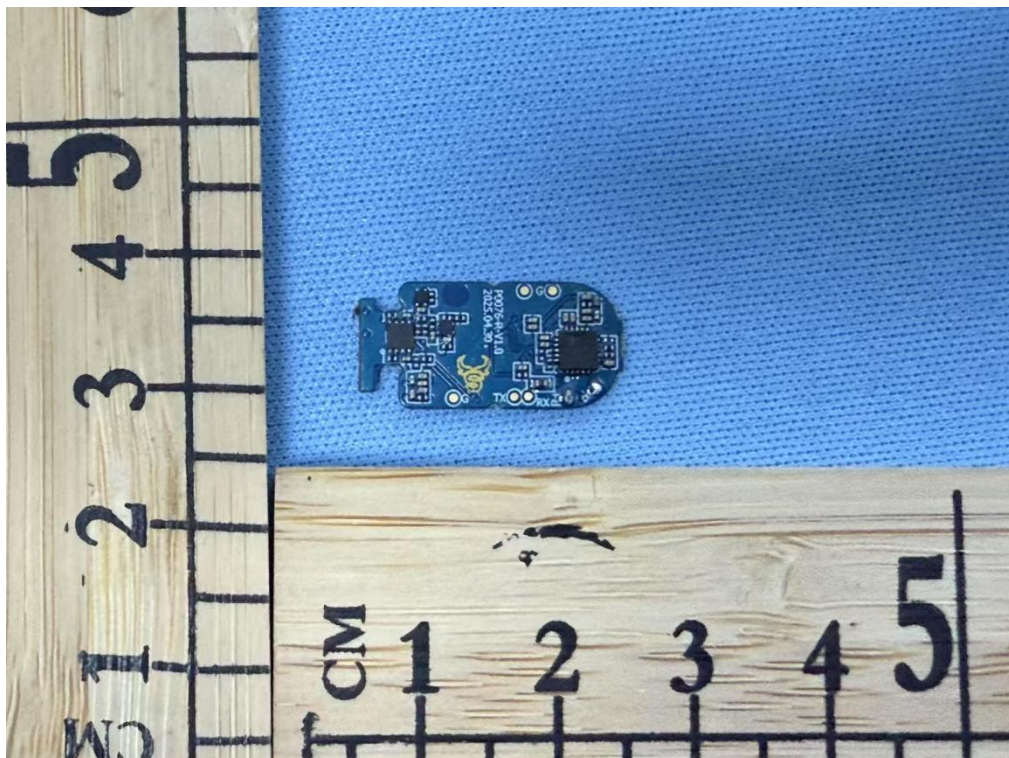

PHOTO GRAPHS OF EUT

FCC ID:2BGHD-VOWS002

Internal Photos(Left earphone)

Internal Photos(Left earphone)

Internal Photos(Left earphone)

Internal Photos(Left earphone)

Internal Photos(Right earphone)

Internal Photos(Right earphone)

Internal Photos(Right earphone)

Internal Photos(Right earphone)

Internal Photos(Right earphone)

Internal Photos(Right earphone)

--END--