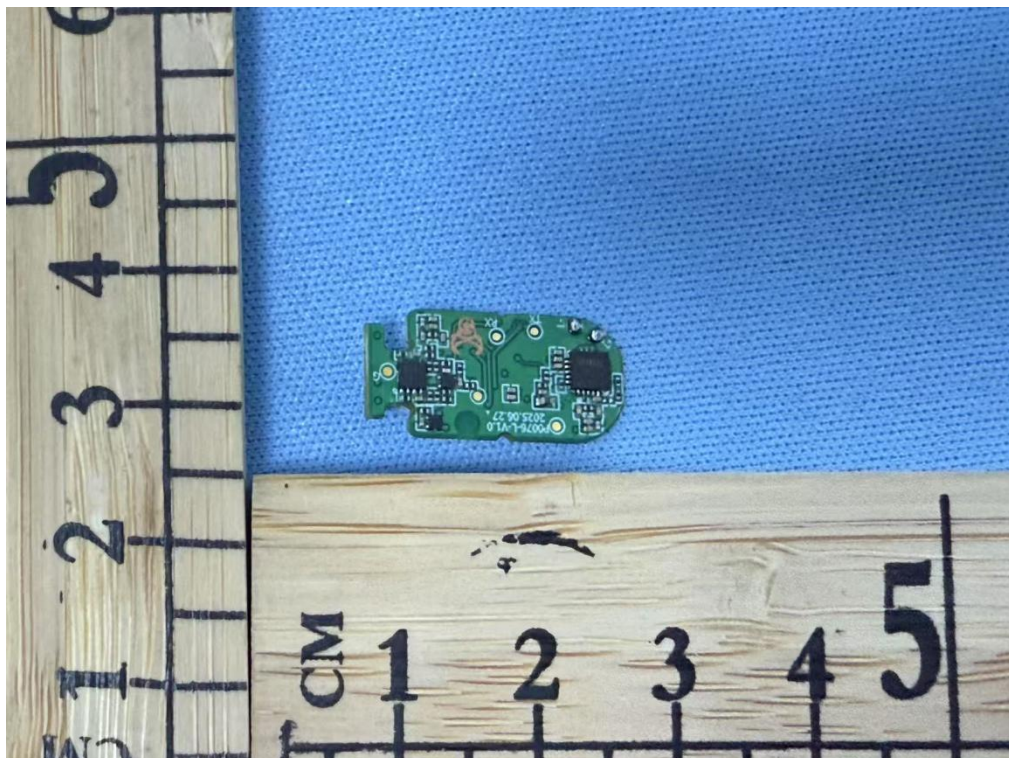

PHOTO GRAPHS OF EUT

FCC ID:2BGHD-VOWS002

Internal Photos(Left earphone)

Internal Photos(Left earphone)

Internal Photos(Left earphone)

Internal Photos(Left earphone)

Internal Photos(Right earphone)

Internal Photos(Right earphone)

Internal Photos(Right earphone)

Internal Photos(Right earphone)

Internal Photos(Right earphone)

Internal Photos(Right earphone)

--END--