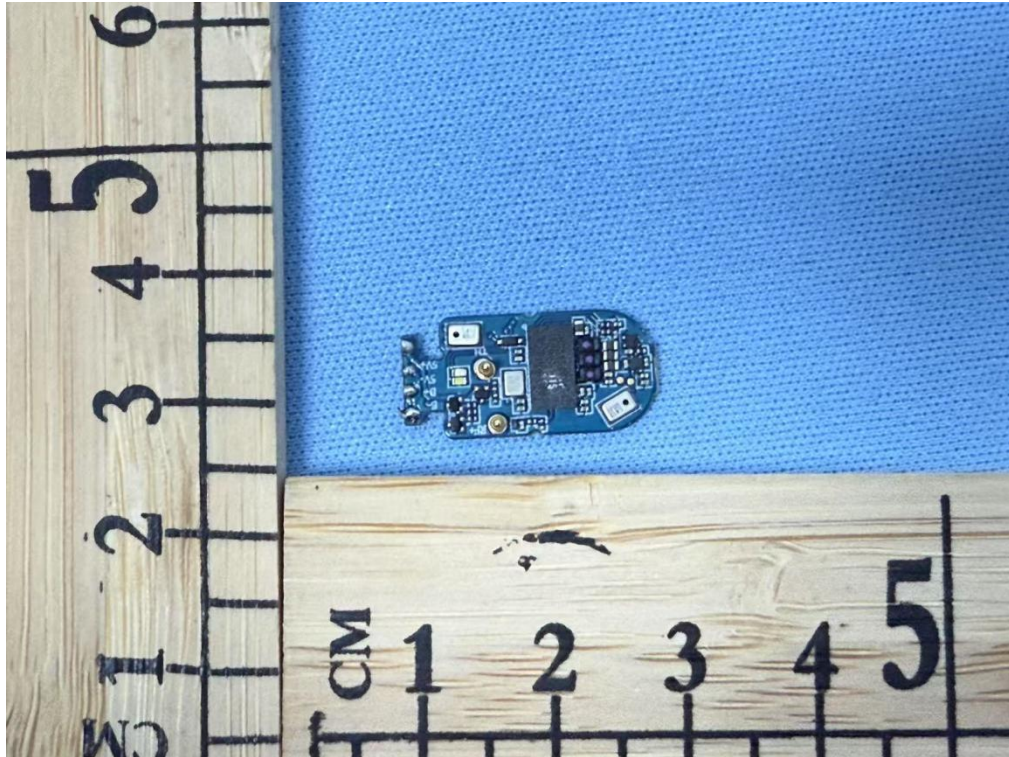

PHOTO GRAPHS OF EUT

FCC ID:2BGHD-VOWS002

Internal Photos(Left earphone)

Internal Photos(Left earphone)

Internal Photos(Left earphone)

Internal Photos(Left earphone)

Internal Photos(Right earphone)

Internal Photos(Right earphone)

Internal Photos(Right earphone)

Internal Photos(Right earphone)

Internal Photos(Right earphone)

Internal Photos(Right earphone)

--END--