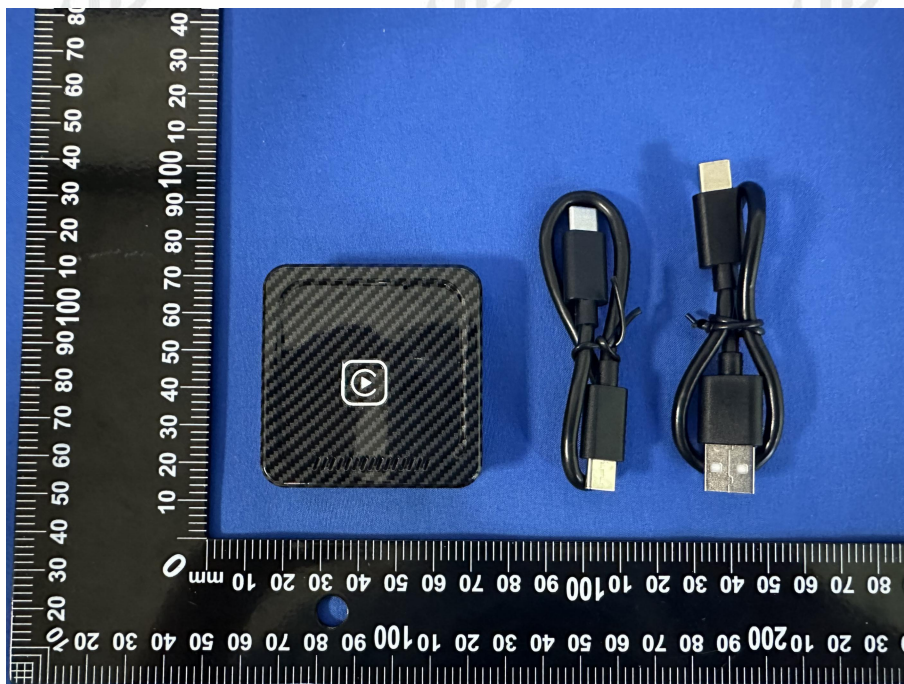

ZHONGHAN

FCC ID:2BG6D-DGOK105

EUT PHOTOS(External Photos)

ZHONGHAN

FCC ID:2BG6D-DGOK105

ZHONGHAN

FCC ID:2BG6D-DGOK105

ZHONGHAN