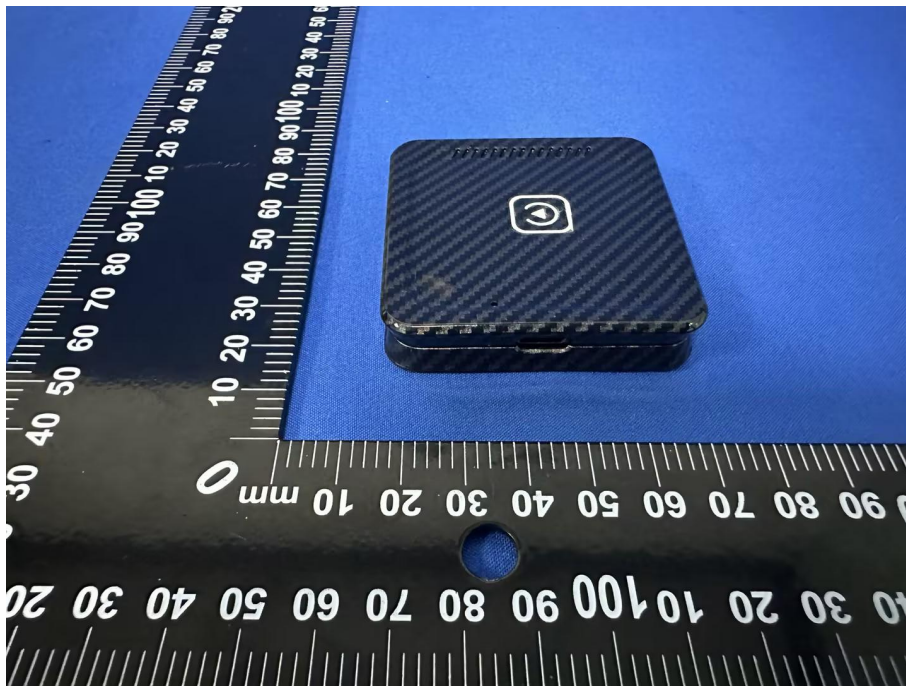

ZHONGHAN

FCC ID:2BG6D-DGOK105

EUT PHOTOS(External Photos)

ZHONGHAN

FCC ID:2BG6D-DGOK105

ZHONGHAN

FCC ID:2BG6D-DGOK105

ZHONGHAN