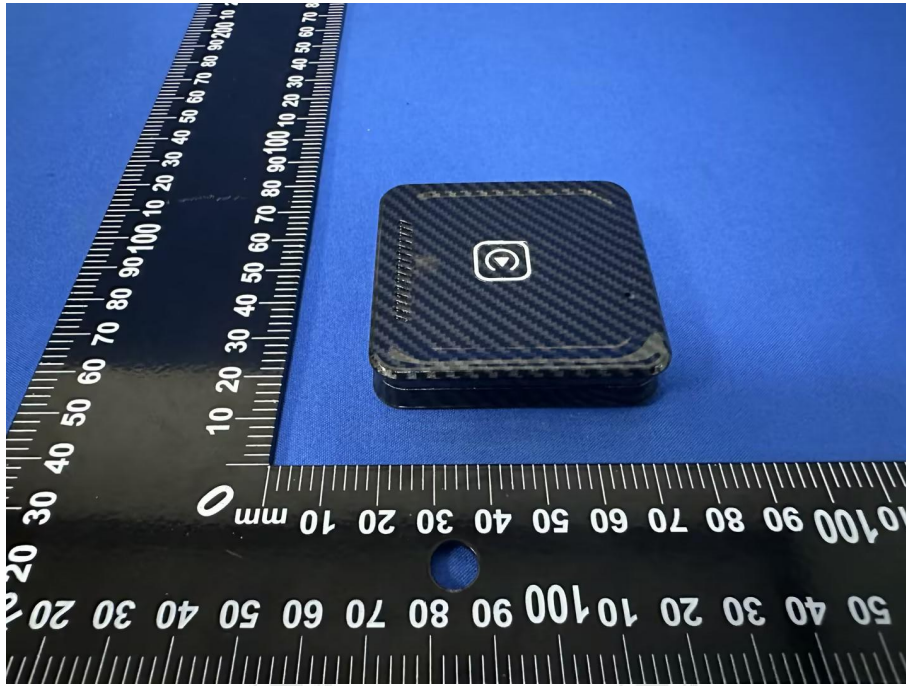

ZHONGHAN

FCC ID:2BG6D-DGOK105

EUT PHOTOS(External Photos)

ZHONGHAN

FCC ID:2BG6D-DGOK105

ZHONGHAN

FCC ID:2BG6D-DGOK105

ZHONGHAN