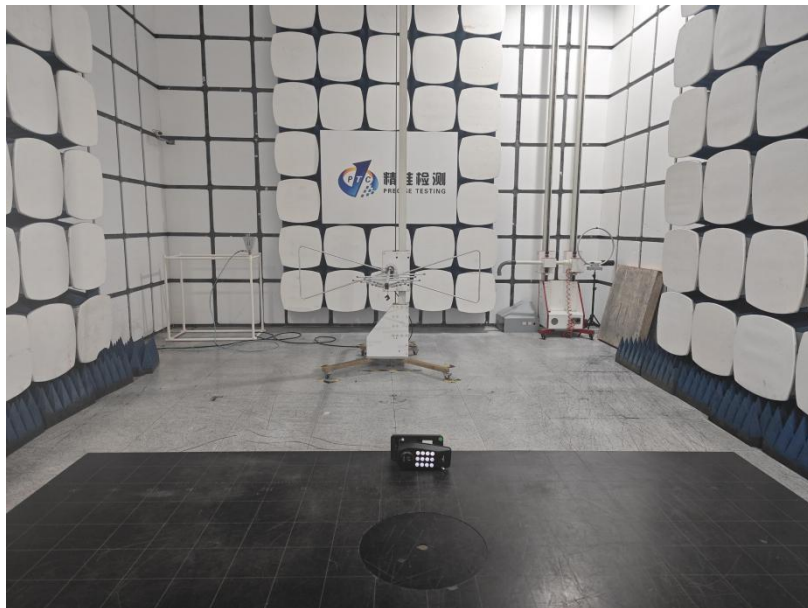

Conducted Emissions

Radiated Spurious Emissions

Test Frequency From 30MHz to 1GHz

Test frequency from Above 1GHz