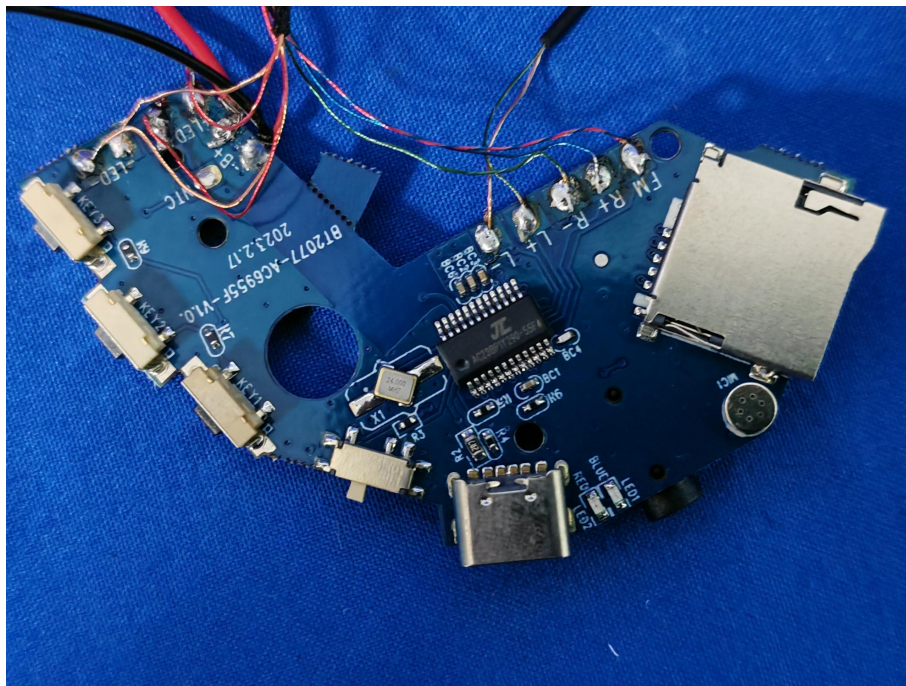

ZHONGHAN

FCC ID:2BG3N-M8

EUT PHOTO (Internal Photos)

ZHONGHAN

FCC ID:2BG3N-M8

\*\*\*\*\* END OF REPORT \*\*\*\*\*