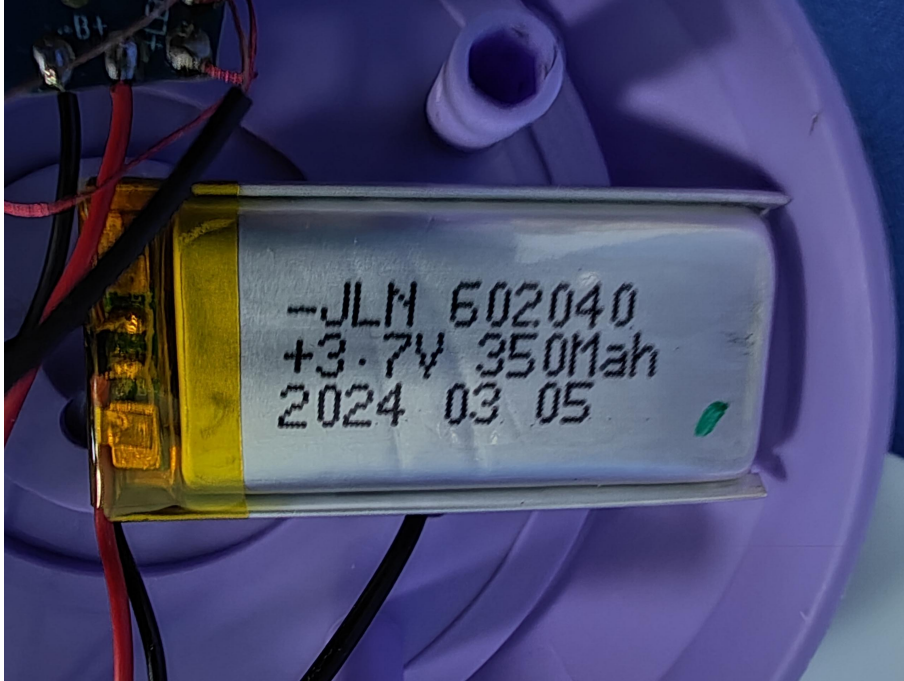

ZHONGHAN

FCC ID:2BG3N-M8

EUT PHOTO (Internal Photos)

ZHONGHAN

FCC ID:2BG3N-M8

\*\*\*\*\* END OF REPORT \*\*\*\*\*