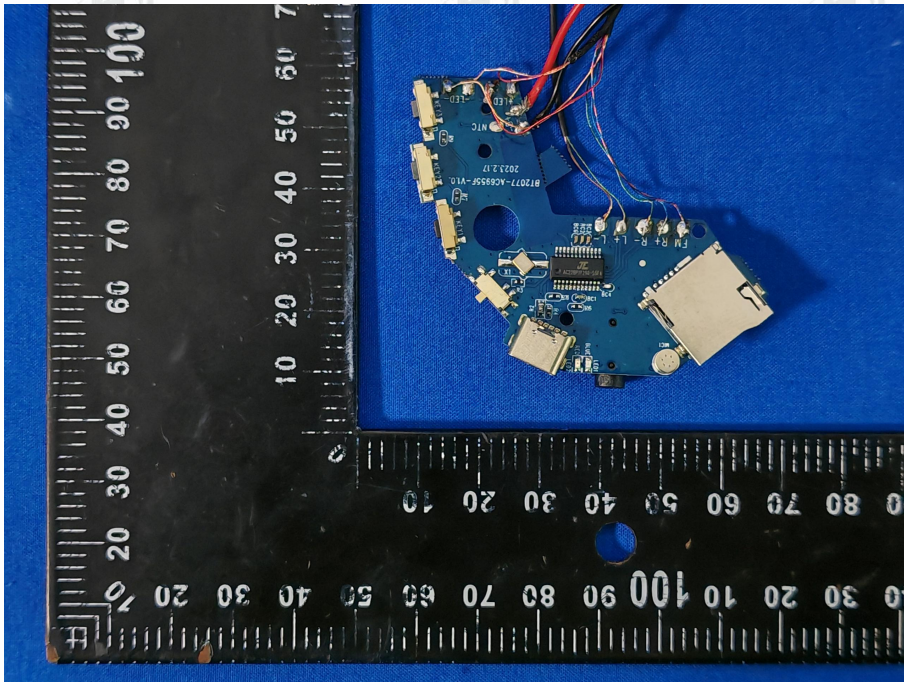

ZHONGHAN

FCC ID:2BG3N-M8

EUT PHOTO (Internal Photos)

ZHONGHAN

FCC ID:2BG3N-M8

\*\*\*\*\* END OF REPORT \*\*\*\*\*