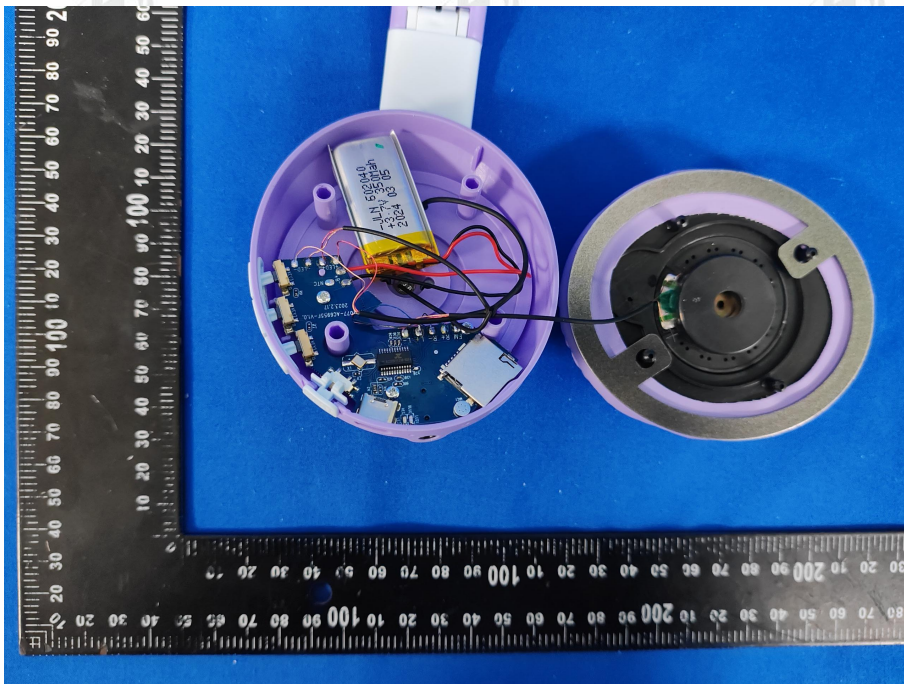

ZHONGHAN

FCC ID:2BG3N-M8

EUT PHOTO (Internal Photos)

ZHONGHAN

FCC ID:2BG3N-M8

\*\*\*\*\* END OF REPORT \*\*\*\*\*