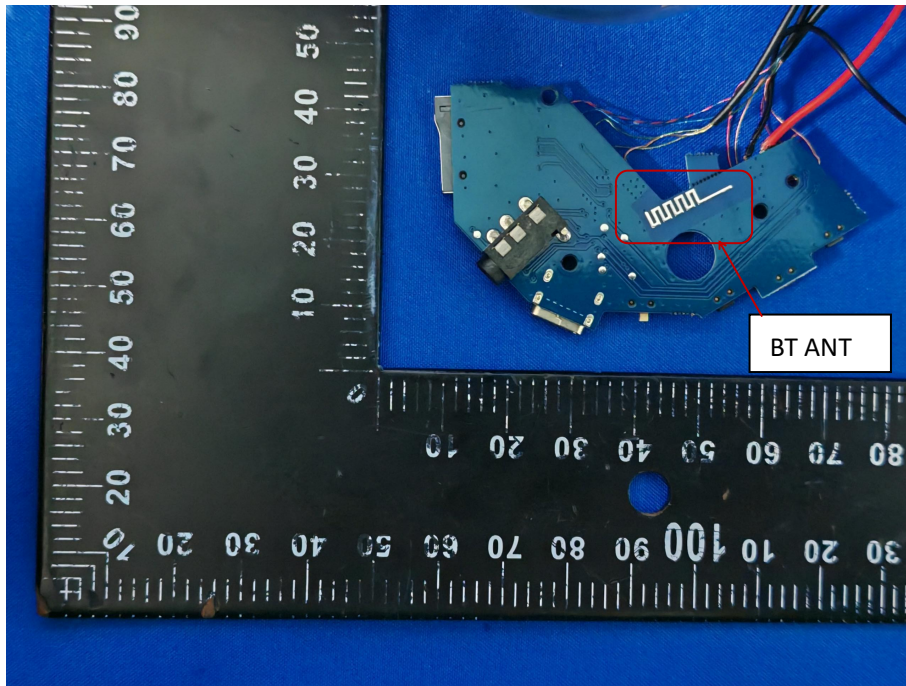

ZHONGHAN

FCC ID:2BG3N-M8

EUT PHOTO (Internal Photos)

ZHONGHAN

FCC ID:2BG3N-M8

\*\*\*\*\* END OF REPORT \*\*\*\*\*