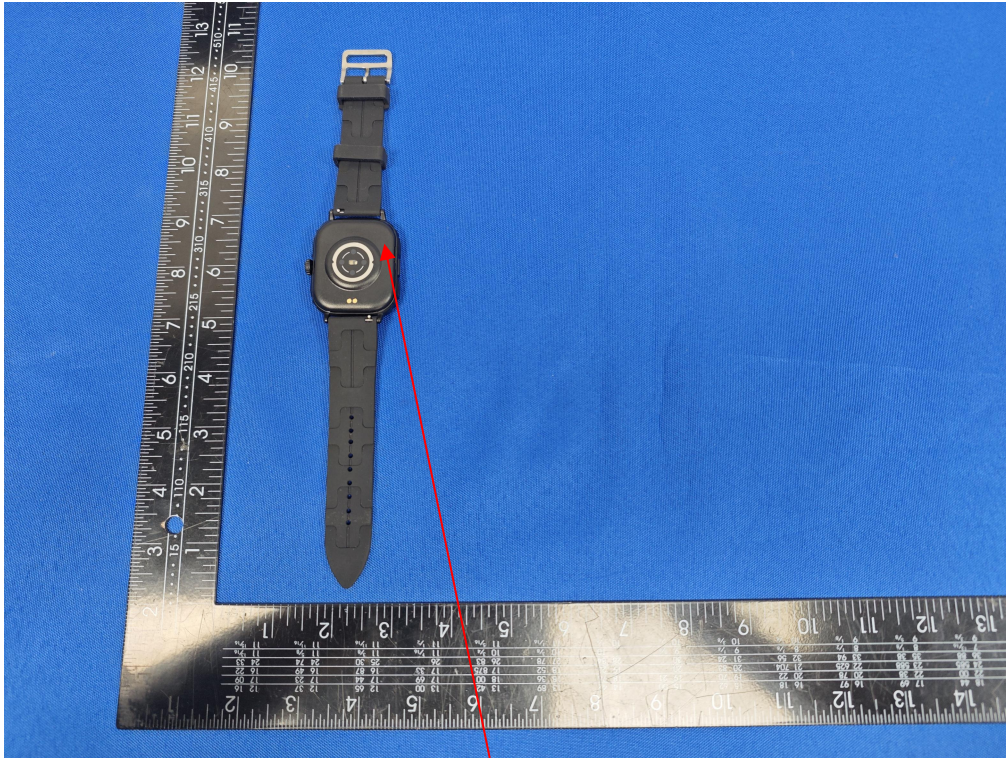

## FCC ID Label Information

### Label location:

**Smart watch**

**Model: SW/10**

**FCC ID: 2BG3H-SW10**

Size: 10mm\*10mm