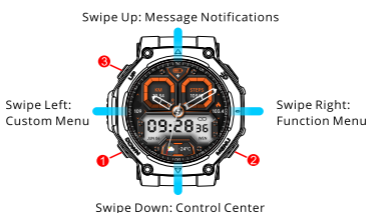

## Buttons and Touch

1. Long-press button ❶ to turn on /off the watch. Click to turn off/on the screen.
2. Single-click button ❷ to access the function menu. Click on other interfaces to return, Double click on the function menu interface to switch UI style.
3. Long-press button ❸ to turn on /off the flashlight; Short press the button to switch between strong light, burst, and SOS modes.

## App Download and Connection

1. Download and install the 'Da Fit' app.  
You can scan the QR code in this manual, scan the QR code on the watch, or directly search for 'Da Fit' in the app store to download.
2. Connect the smartwatch.  
After turning on Wireless on your phone, enter the app (note: if you cannot open the app, please enable location services on your phone, then open the app) and click 'Device' -> 'Add Device' -> Bind the corresponding device that appears in the search (look for the relevant item in 'Settings' -> 'About' to find the Wireless name and MAC address of the device on the watch) -> Click 'Connect.'
3. Connect WirelessCalling/Audio Wireless.  
In the initial state of the watch, Wireless calling is turned off by default, so calling and music functions are unavailable. Slide down to the 'Control Center' on the watch face, enter the 'Settings' menu, click the 'Calling' icon, and turn on calling and audio Wireless to enable these functions.