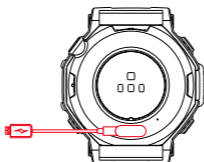

## Charging and Activation

Before using the watch for the first time, please ensure it is fully charged. If the charging icon does not appear, please keep charging for 10 minutes.

1. Use the included magnetic charging cable to attach it to the metal contact points on the back of the watch, then charge it.
2. This product does not come with a power adapter. To ensure safety, you can use a computer USB interface or a power adapter with an output not exceeding 5V  $\bar{\bar{=}}$  1A when charging. Please purchase a power adapter through legitimate channels and avoid using low-quality or counterfeit adapters to prevent damage to the watch, explosions, or fires.
3. Do not charge in a humid environment. Regularly clean the watch body with a dry cloth to ensure the cleanliness of the magnetic charging port and the magnetic charging cable for normal charging.