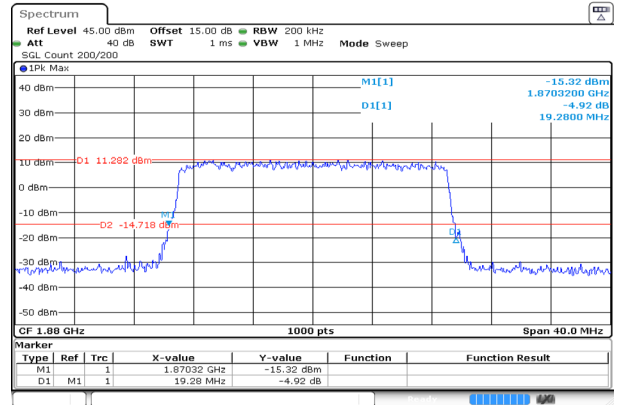

Spreading Bandwidth 19.280MHz