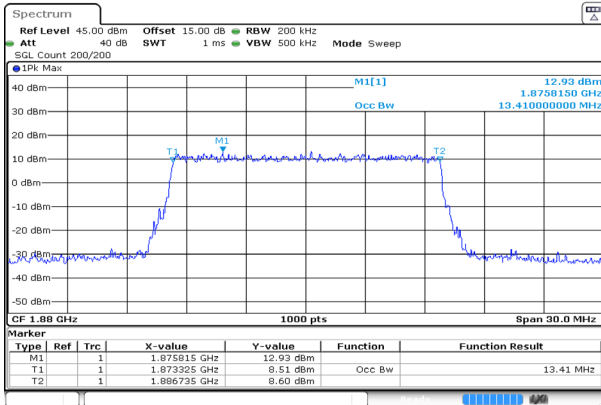

15MHz_Middle_16QAM_75@0

Occupied Bandwidth 13.410MHz