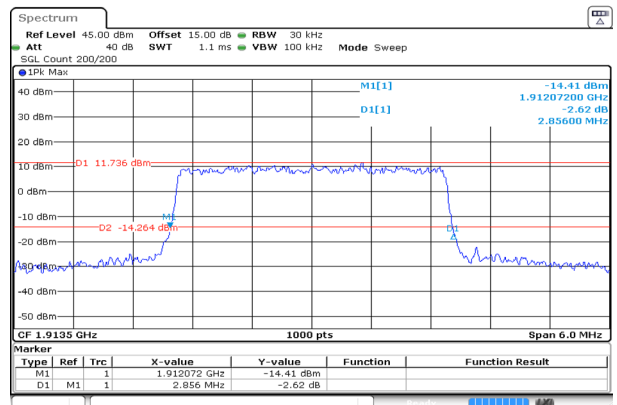

Spreading Bandwidth 2.856MHz