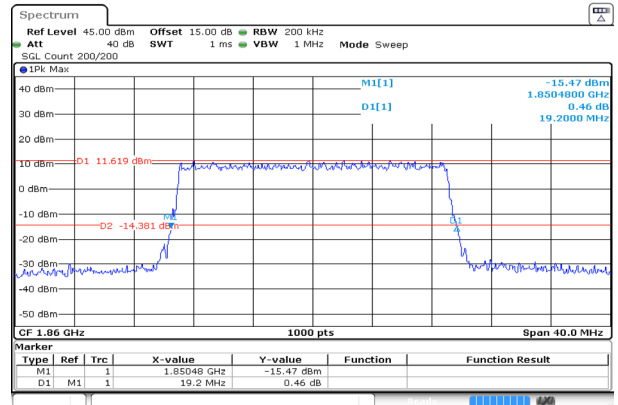

Spreading Bandwidth 19.200MHz