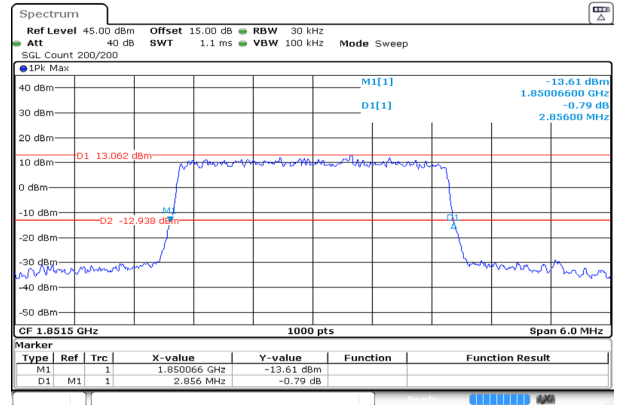

Spreading Bandwidth 2.856MHz