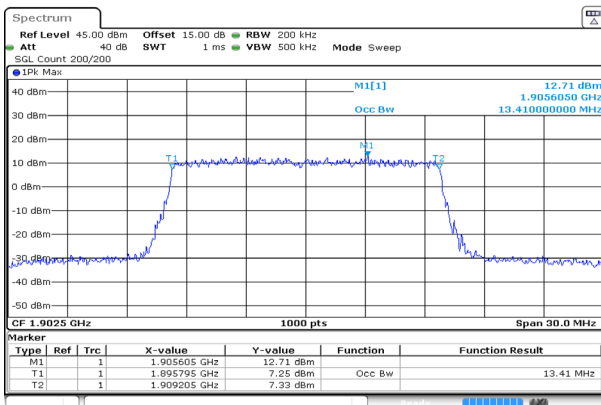

15MHz_High_16QAM_75@0

Occupied Bandwidth 13.410MHz