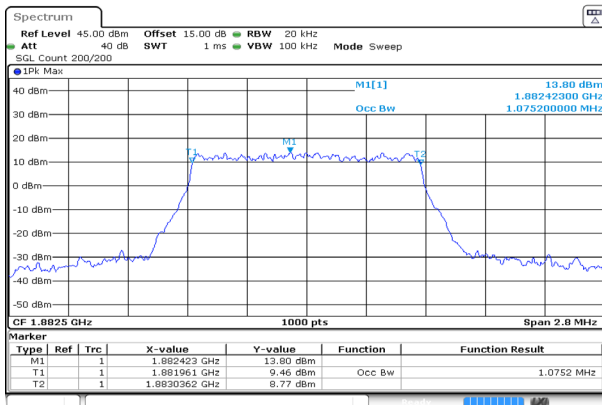

1.4MHz_Middle_QPSK_6@0

Occupied Bandwidth 1.075MHz