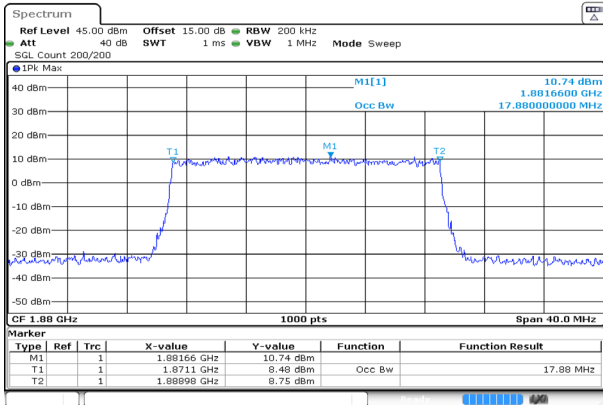

20MHz_Middle_16QAM_100@0

Occupied Bandwidth 17.880MHz