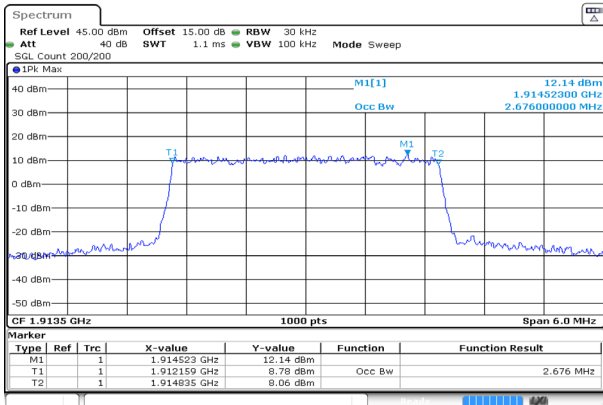

3MHz_High_QPSK_15@0

Occupied Bandwidth 2.676MHz