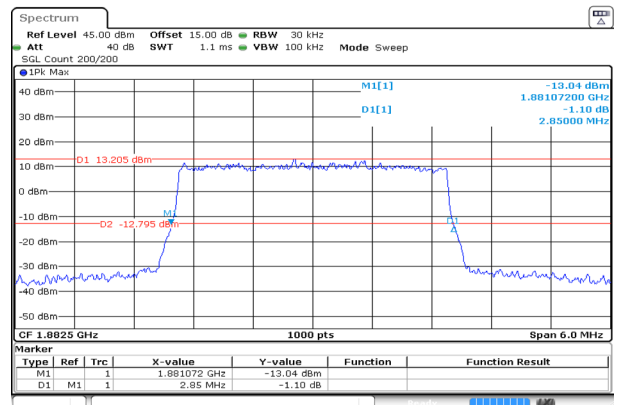

Spreading Bandwidth 2.850MHz