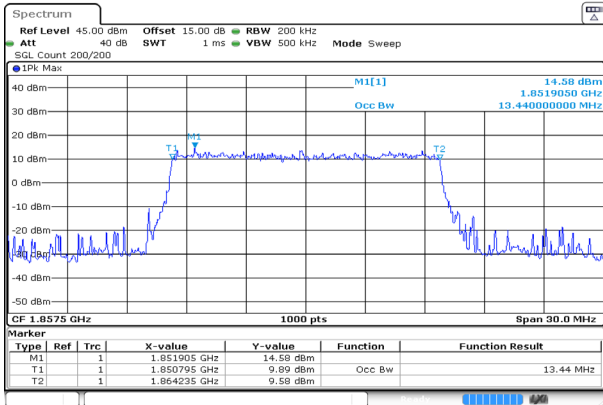

15MHz_Low_QPSK_75@0

Occupied Bandwidth 13.440MHz