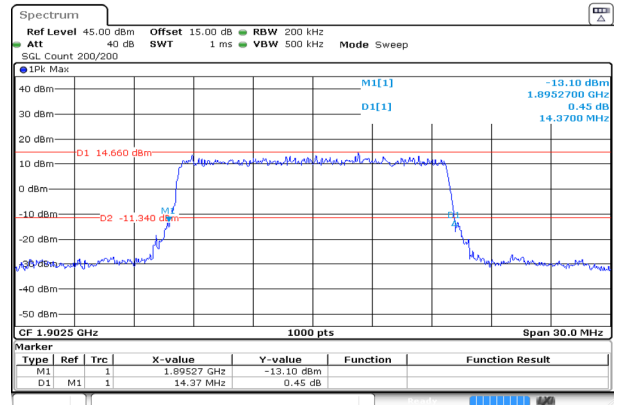

Spreading Bandwidth 14.370MHz