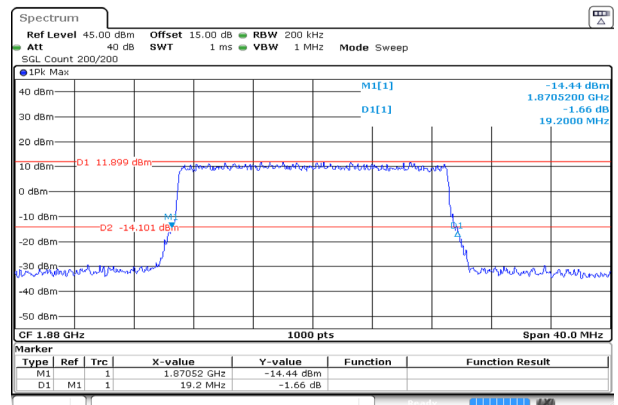

Spreading Bandwidth 19.200MHz