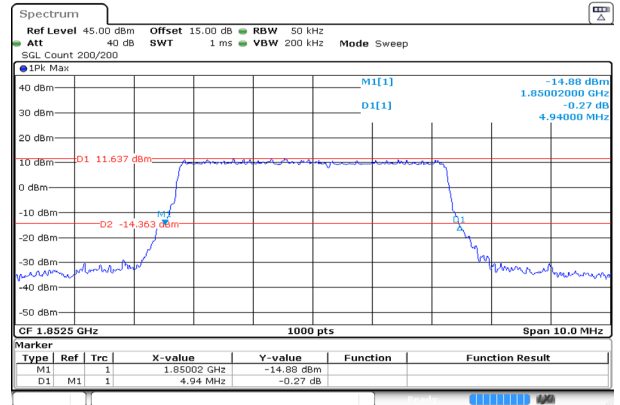

Spreading Bandwidth 4.940MHz