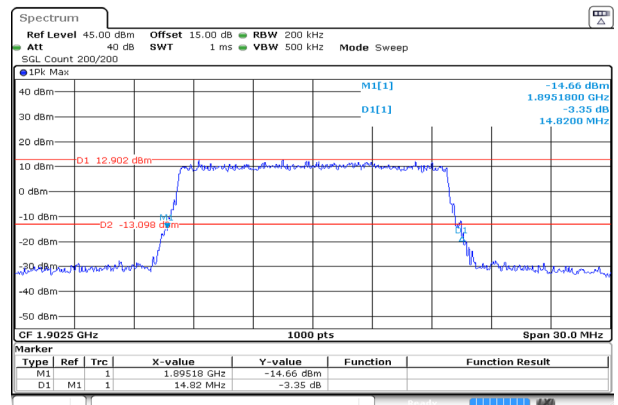

Spreading Bandwidth 14.820MHz