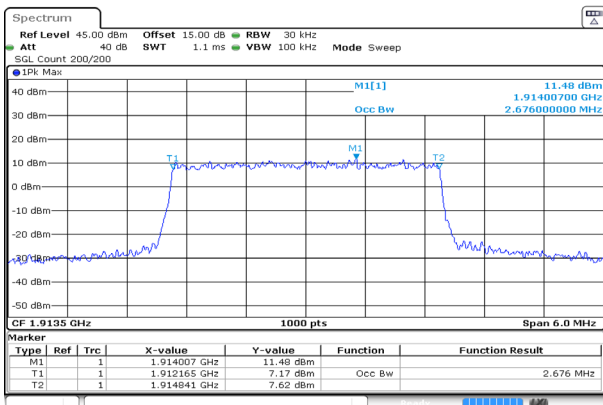

3MHz_High_16QAM_15@0

Occupied Bandwidth 2.676MHz