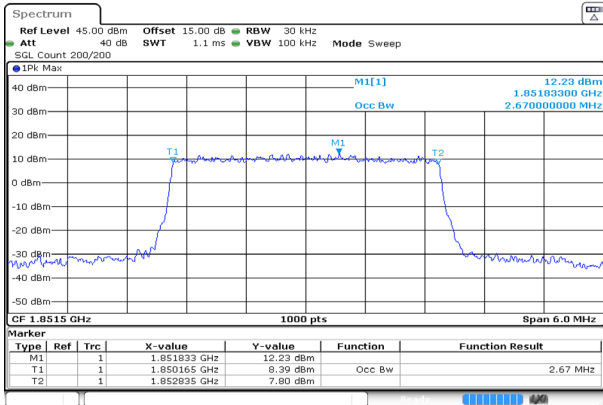

3MHz_Low_QPSK_15@0

Occupied Bandwidth 2.670MHz