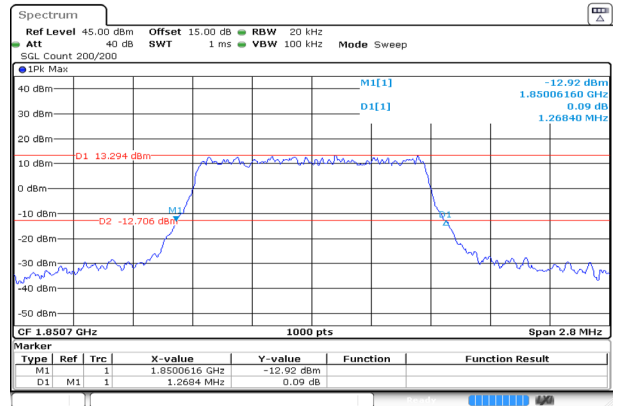

Spreading Bandwidth 1.268MHz