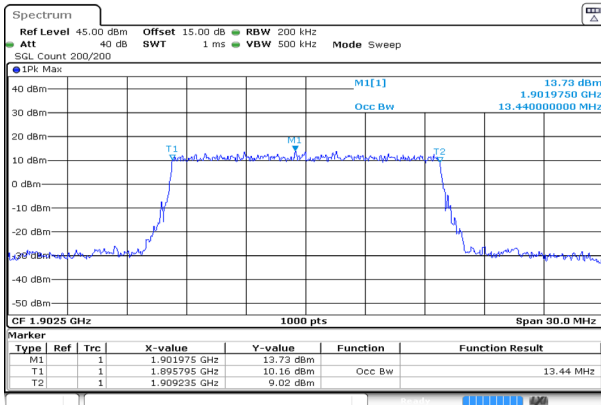

15MHz_High_QPSK_75@0

Occupied Bandwidth 13.440MHz