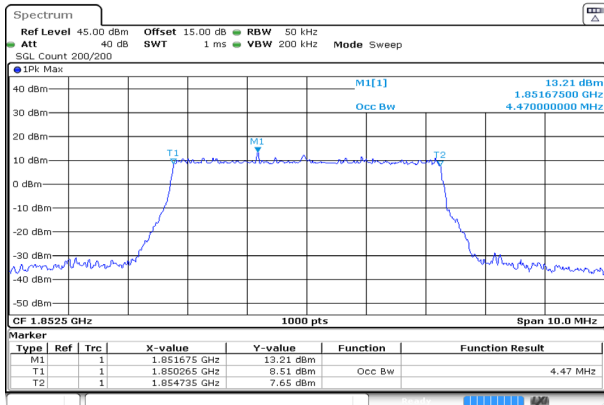

5MHz_Low_16QAM_25@0

Occupied Bandwidth 4.470MHz