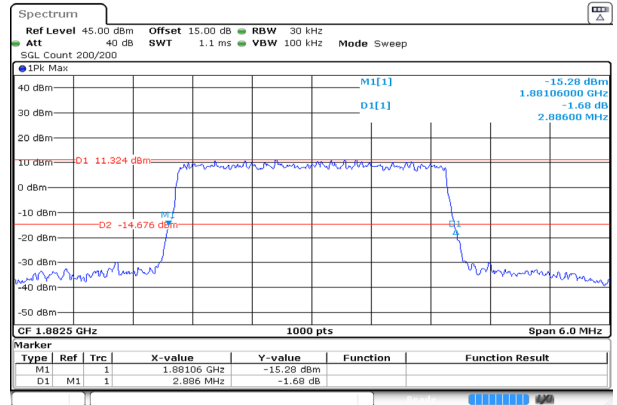

Spreading Bandwidth 2.886MHz