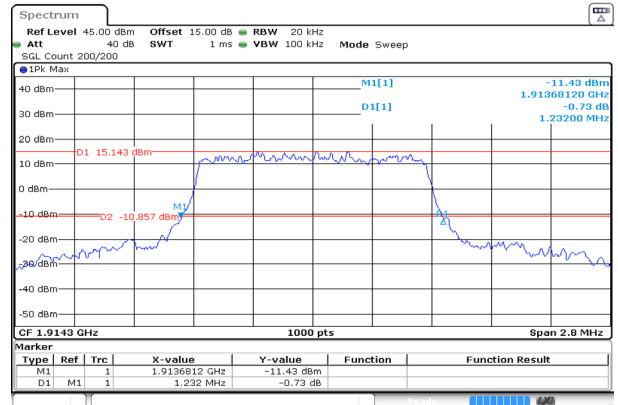

Spreading Bandwidth 1.232MHz