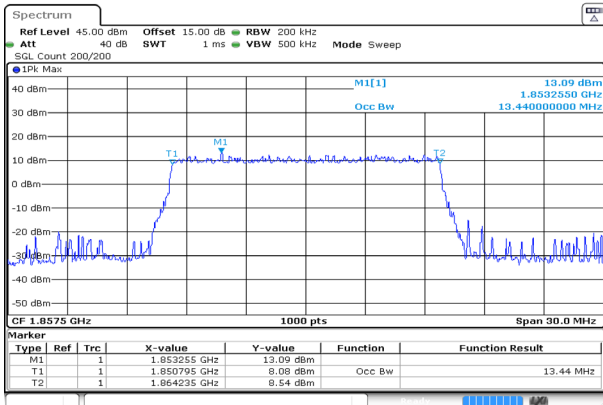

15MHz_Low_16QAM_75@0

Occupied Bandwidth 13.440MHz