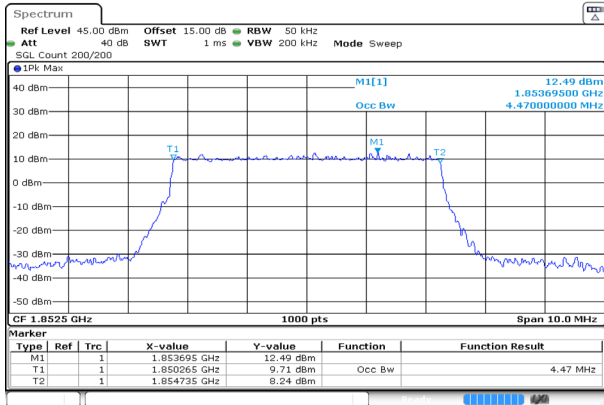

5MHz_Low_QPSK_25@0

Occupied Bandwidth 4.470MHz