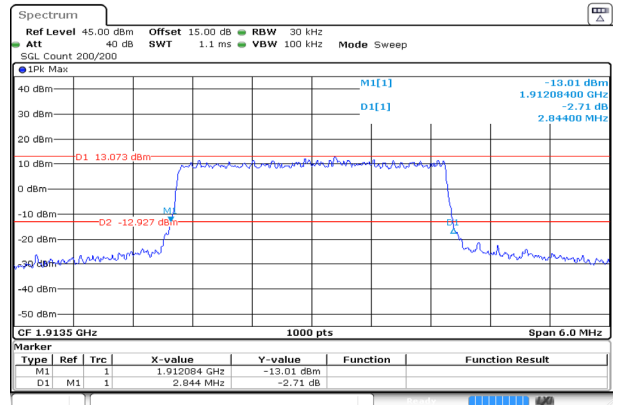

Spreading Bandwidth 2.844MHz