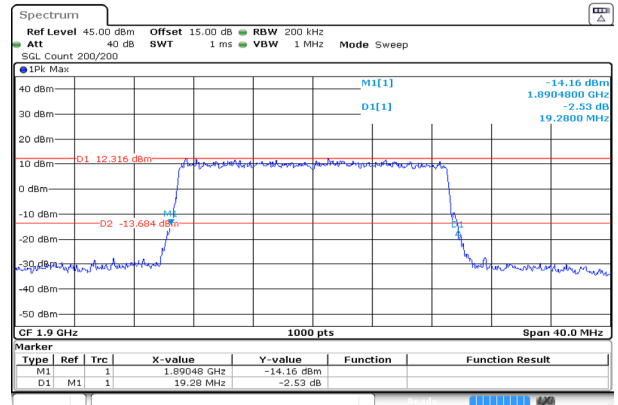

Spreading Bandwidth 19.280MHz