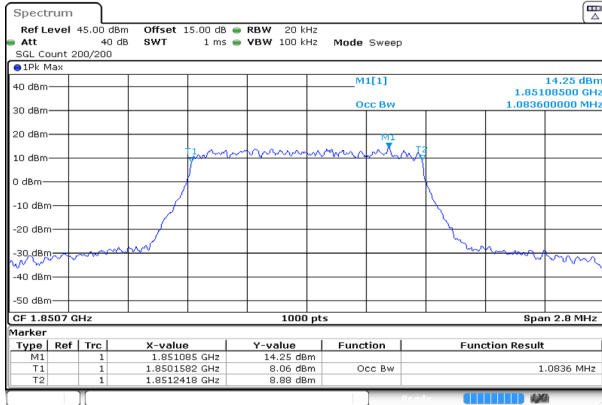

B25 , Normal

1.4MHz_Low_QPSK_6@0

Occupied Bandwidth 1.084MHz