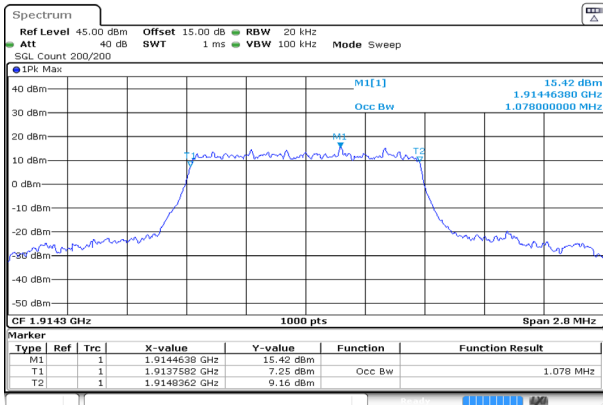

1.4MHz_High_QPSK_6@0

Occupied Bandwidth 1.078MHz