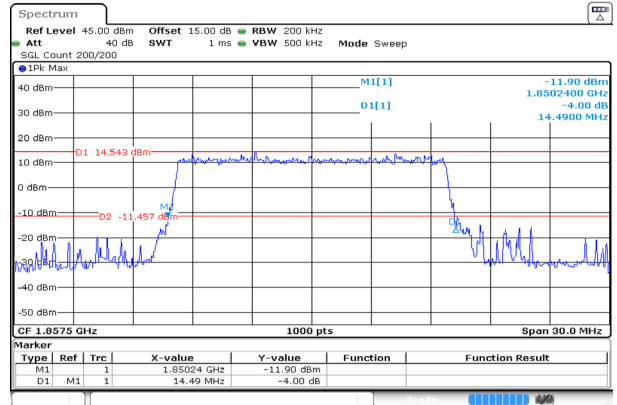

Spreading Bandwidth 14.490MHz