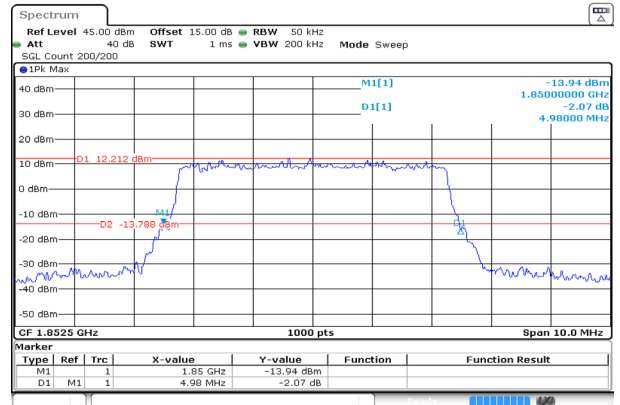

Spreading Bandwidth 4.980MHz