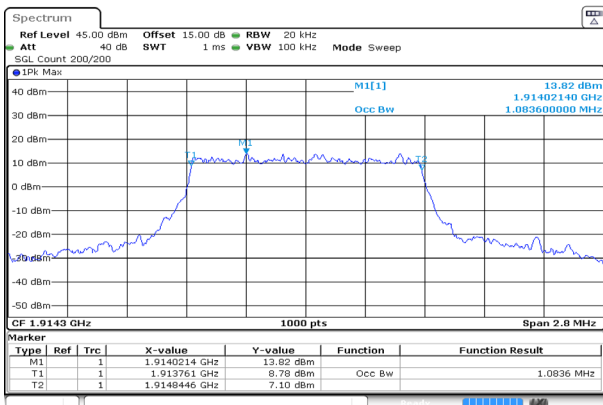

1.4MHz_High_16QAM_6@0

Occupied Bandwidth 1.084MHz