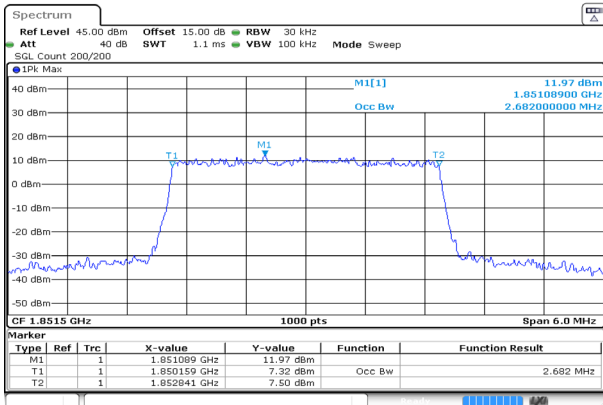

3MHz_Low_16QAM_15@0

Occupied Bandwidth 2.682MHz