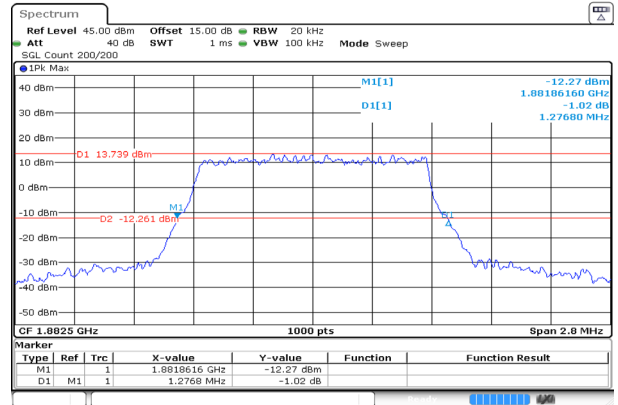

Spreading Bandwidth 1.277MHz