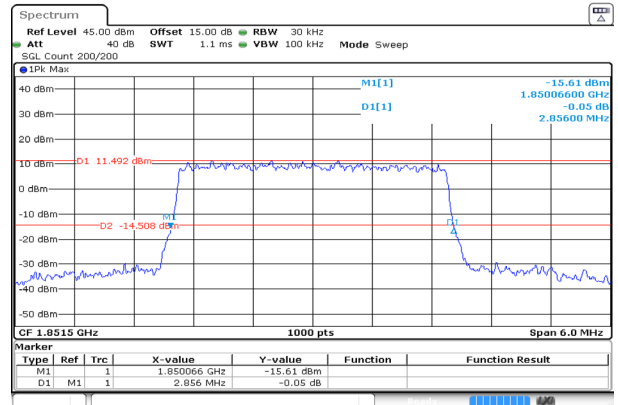

Spreading Bandwidth 2.856MHz