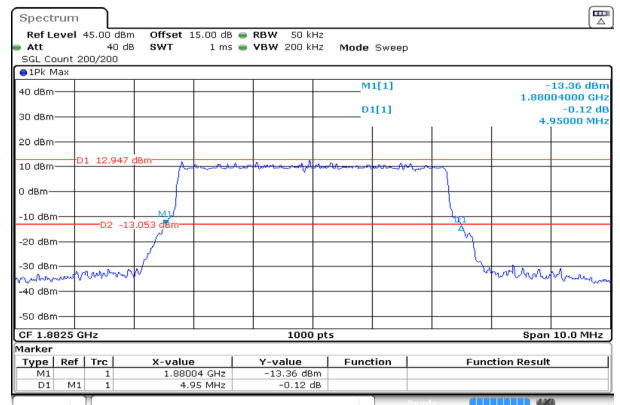

Spreading Bandwidth 4.950MHz