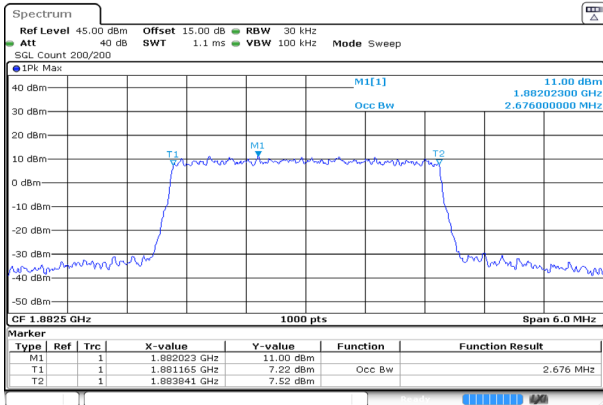

3MHz_Middle_16QAM_15@0

Occupied Bandwidth 2.676MHz