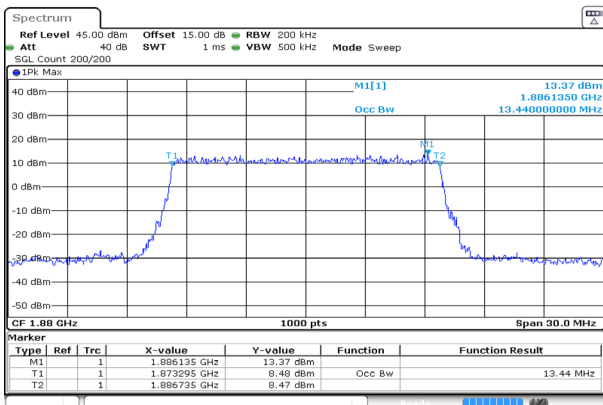

15MHz_Middle_QPSK_75@0

Occupied Bandwidth 13.440MHz