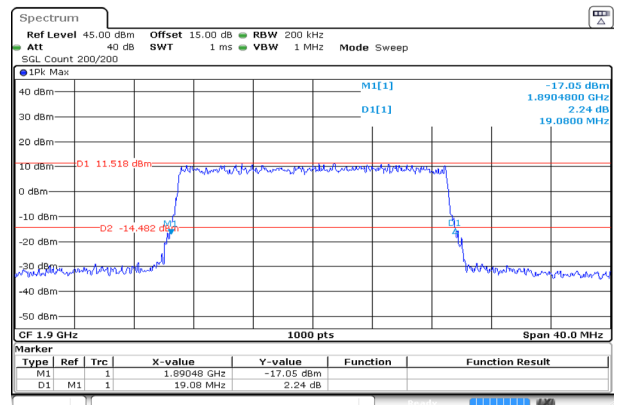

Spreading Bandwidth 19.080MHz