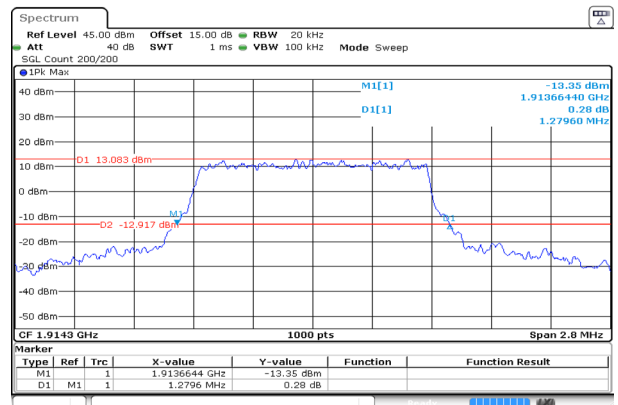

Spreading Bandwidth 1.280MHz