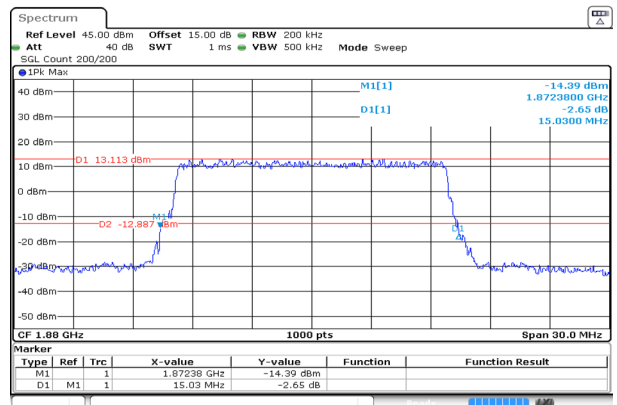

Spreading Bandwidth 15.030MHz