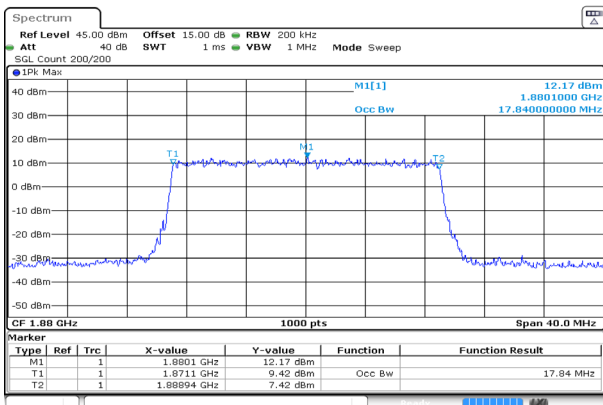

20MHz_Middle_QPSK_100@0

Occupied Bandwidth 17.840MHz