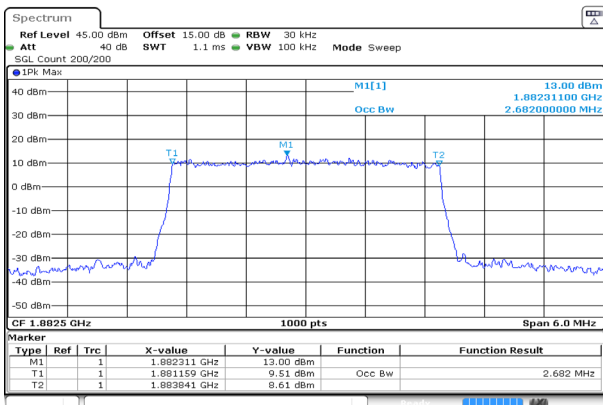

3MHz_Middle_QPSK_15@0

Occupied Bandwidth 2.682MHz