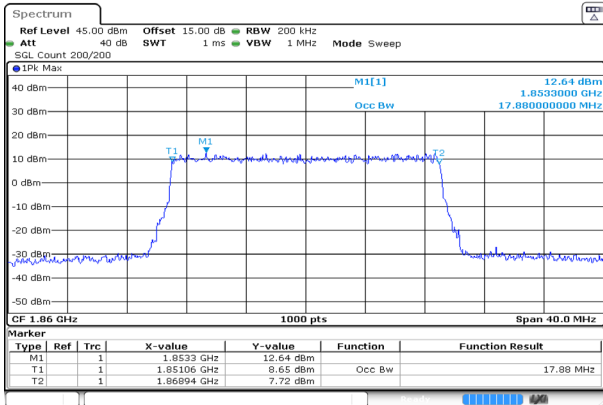

20MHz_Low_QPSK_100@0

Occupied Bandwidth 17.880MHz