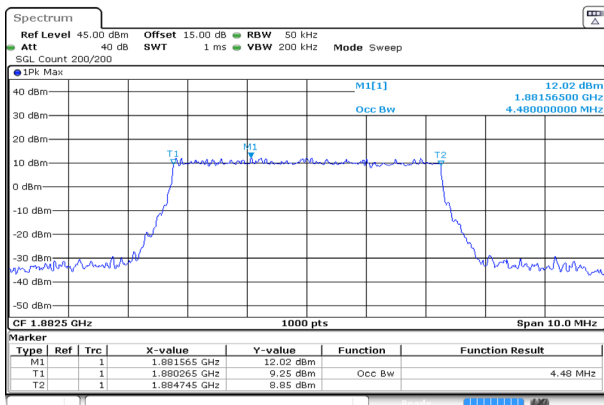

5MHz_Middle_QPSK_25@0

Occupied Bandwidth 4.480MHz