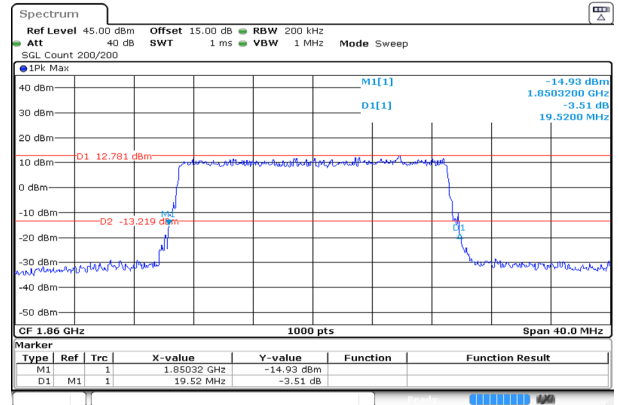

Spreading Bandwidth 19.520MHz