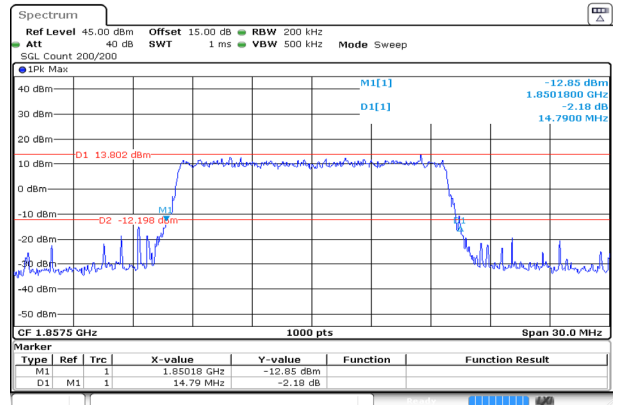

Spreading Bandwidth 14.790MHz