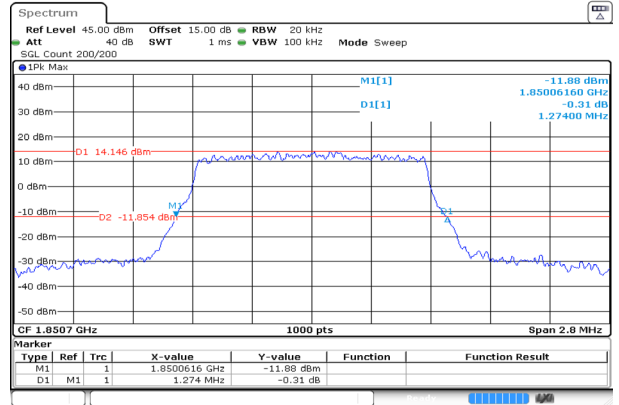

Spreading Bandwidth 1.274MHz