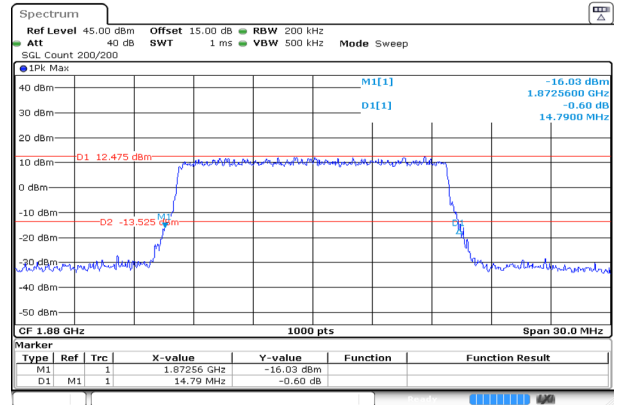

Spreading Bandwidth 14.790MHz