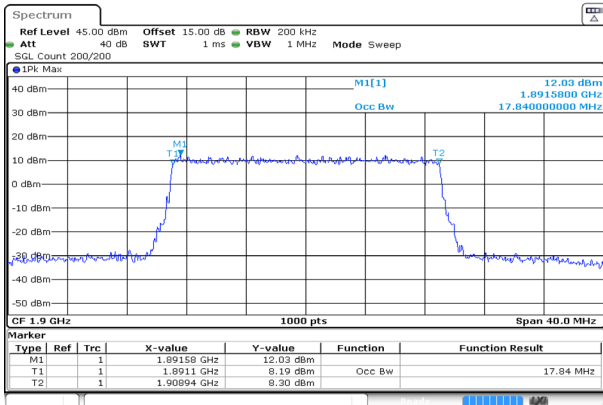

20MHz_High_QPSK_100@0

Occupied Bandwidth 17.840MHz