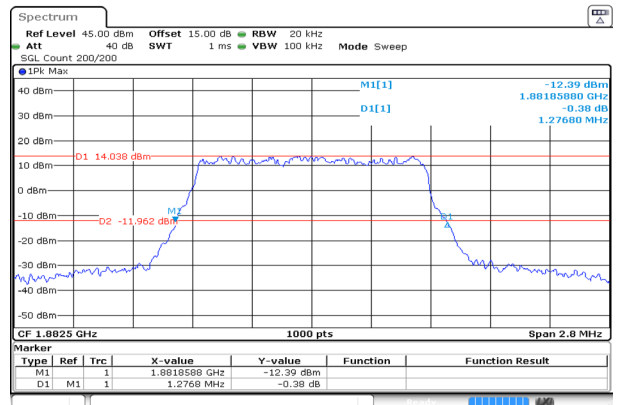

Spreading Bandwidth 1.277MHz