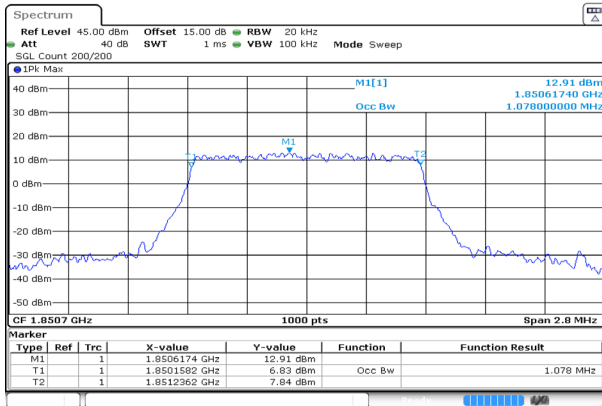

1.4MHz_Low_16QAM_6@0

Occupied Bandwidth 1.078MHz