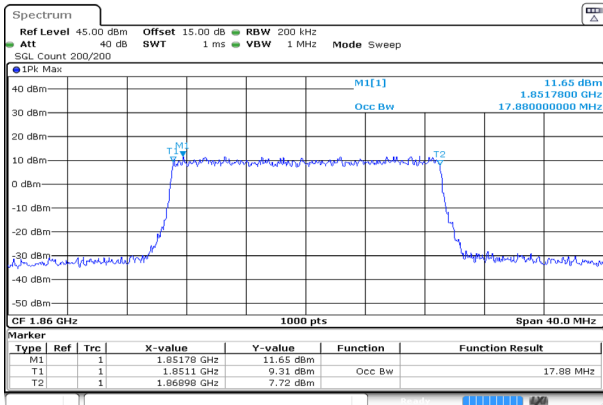

20MHz_Low_16QAM_100@0

Occupied Bandwidth 17.880MHz