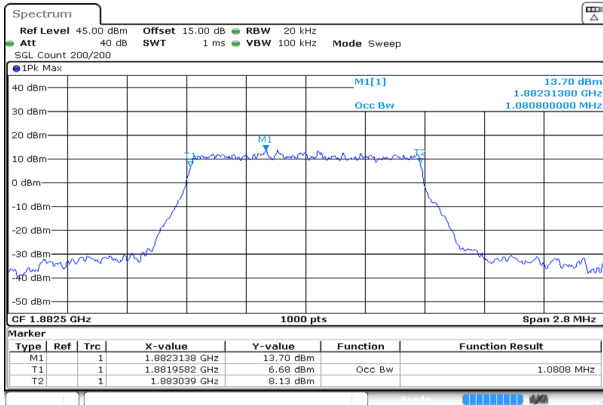

1.4MHz_Middle_16QAM_6@0

Occupied Bandwidth 1.081MHz