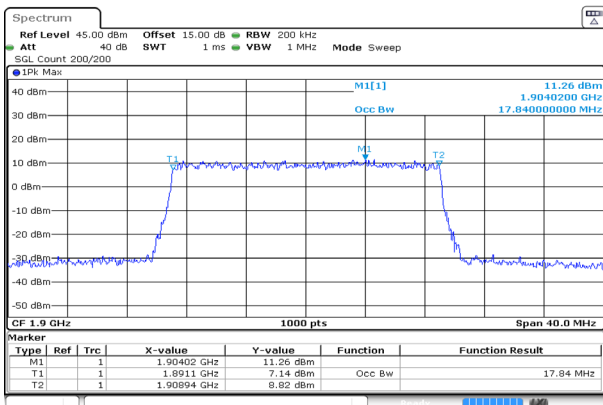

20MHz_High_16QAM_100@0

Occupied Bandwidth 17.840MHz