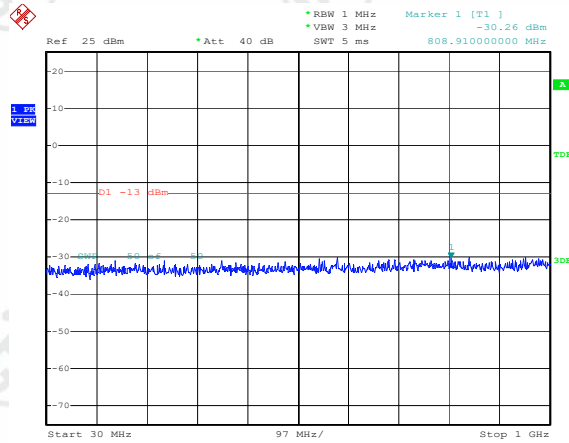

Band66-15MHz-16QAM-132047-1RB#0-Range1:30~1000MHz

Date: 8.MAY.2024 18:05:41

Band66-15MHz-16QAM-132047-1RB#0-Range2:1000~2000MHz