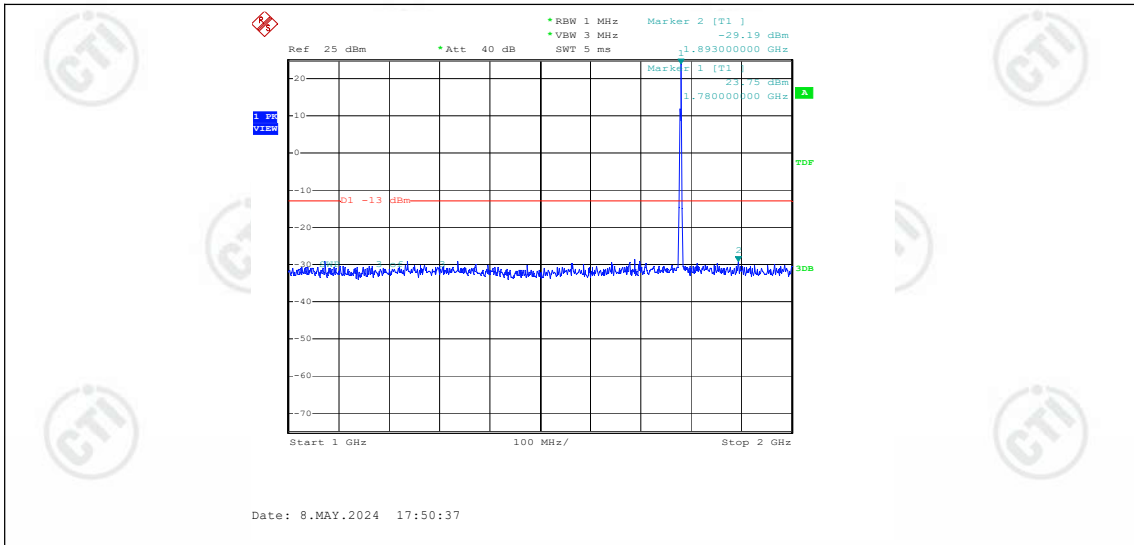

Band66-1.4MHz-QPSK-132665-1RB#0-Range3:2000~20000MHz

Band66-1.4MHz-16QAM-131979-1RB#0-Range1:30~1000MHz