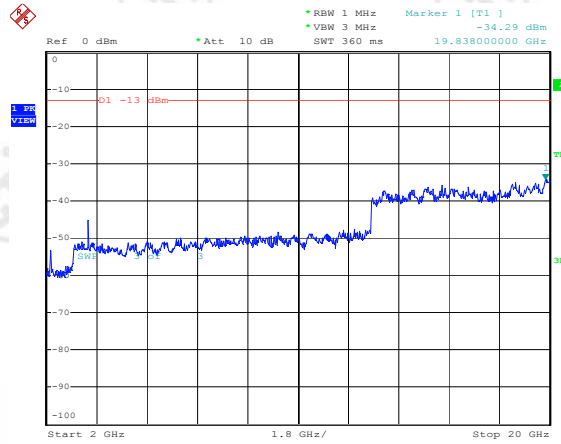

Band66-1.4MHz-QPSK-132322-1RB#0-Range3:2000~20000MHz

Date: 8.MAY.2024 17:49:38