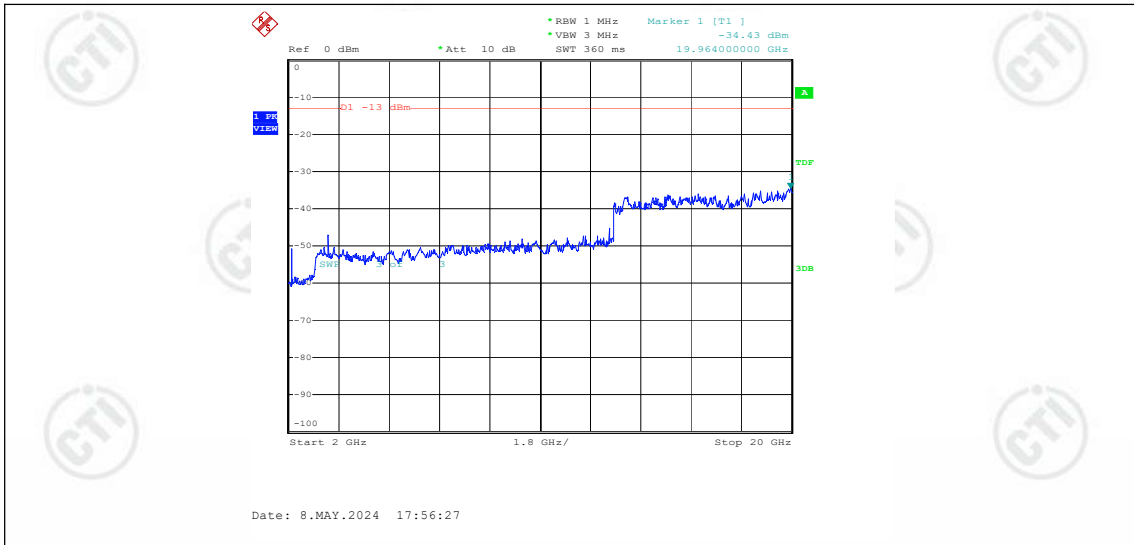

Band66-5MHz-16QAM-132322-1RB#0-Range1:30~1000MHz

Band66-5MHz-16QAM-132322-1RB#0-Range2:1000~2000MHz