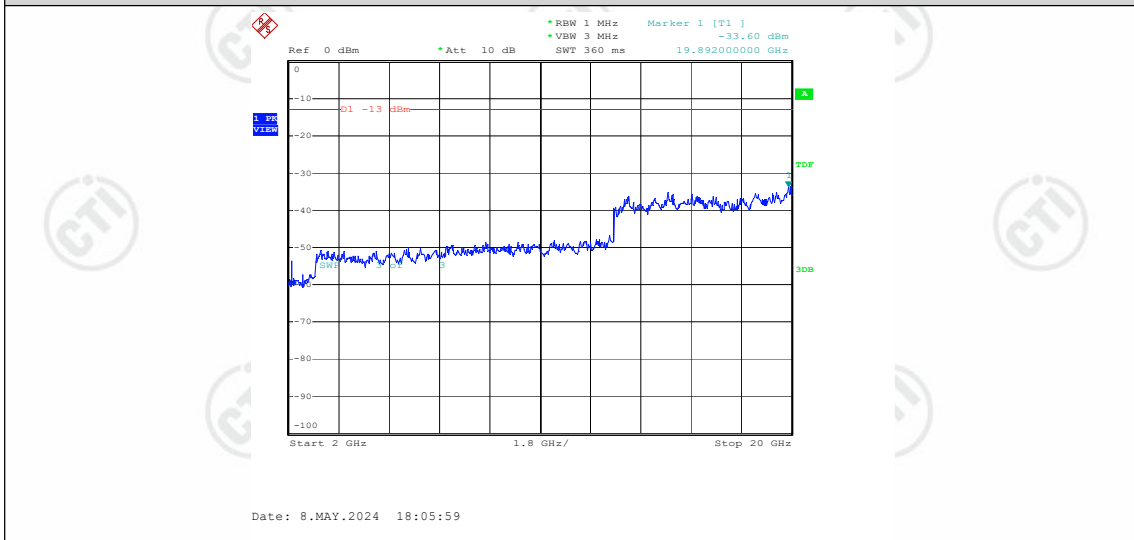

Band66-15MHz-16QAM-132047-1RB#0-Range3:2000~20000MHz