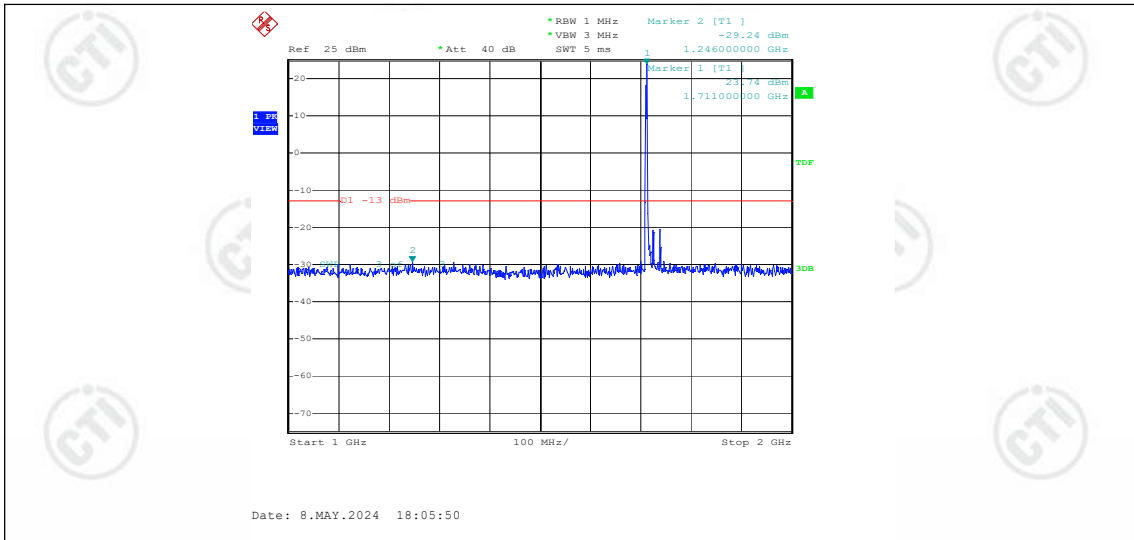

Band66-15MHz-16QAM-132047-1RB#0-Range3:2000~20000MHz

Band66-15MHz-16QAM-132322-1RB#0-Range1:30~1000MHz