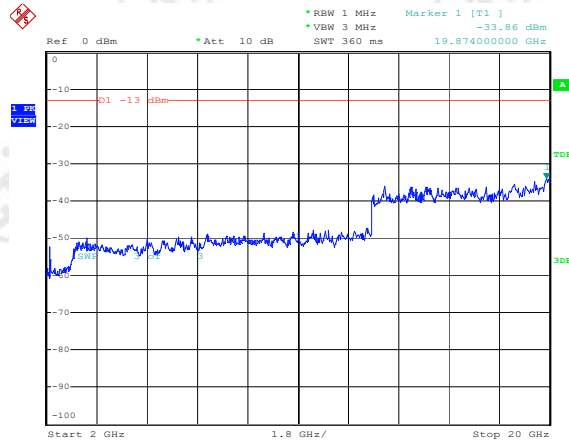

Band66-20MHz-QPSK-132322-1RB#0-Range3:2000~20000MHz

Date: 8.MAY.2024 18:16:28