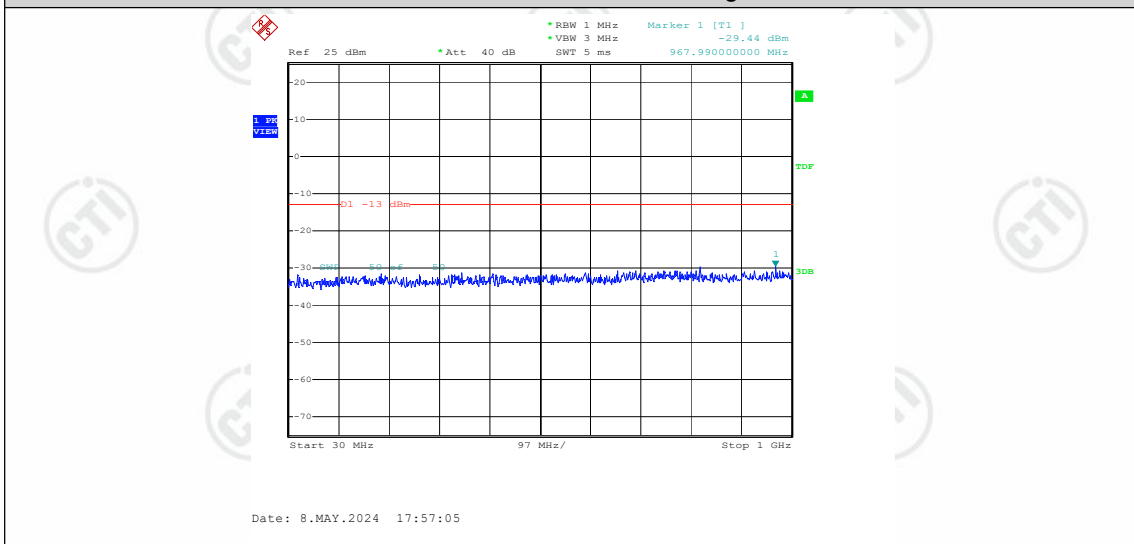

Band66-5MHz-16QAM-132322-1RB#0-Range1:30~1000MHz