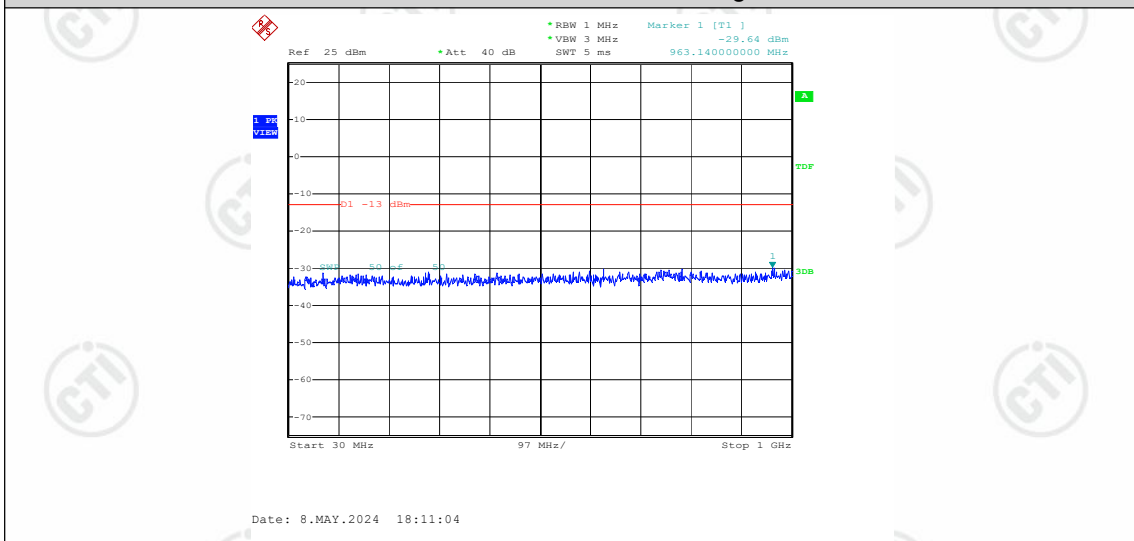

Band66-15MHz-16QAM-132322-1RB#0-Range1:30~1000MHz