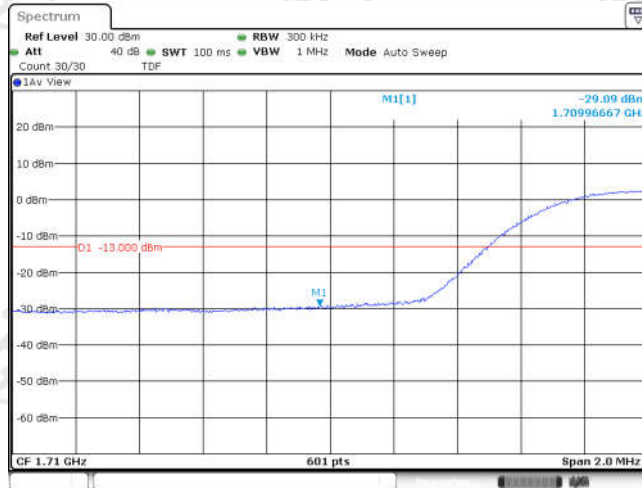

Band66-15MHz-16QAM-132047-75RB#0

Band66-15MHz-16QAM-132597-1RB#0