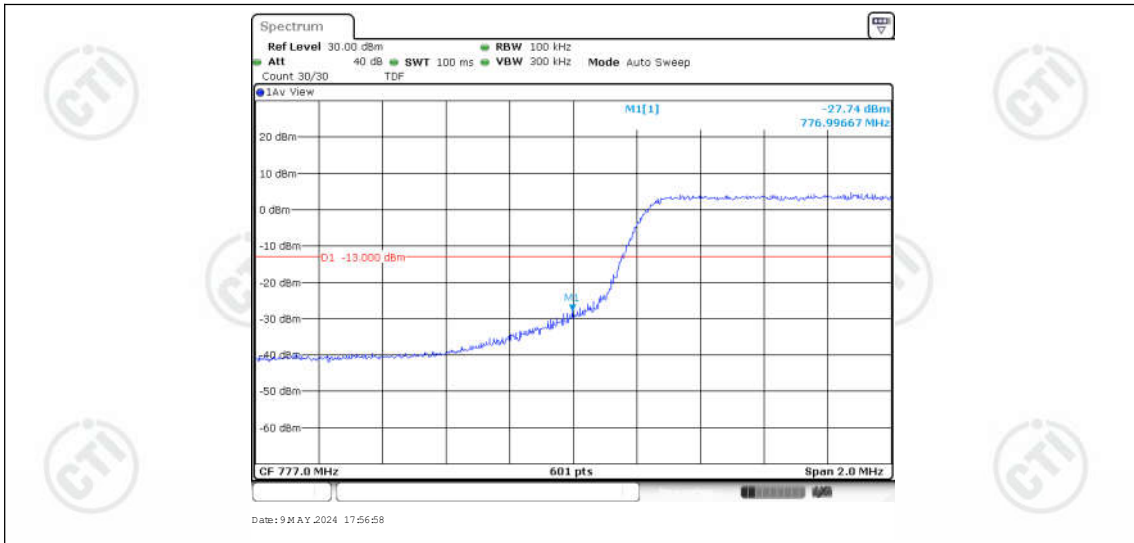

Band13-5MHz-16QAM-23205-25RB#0