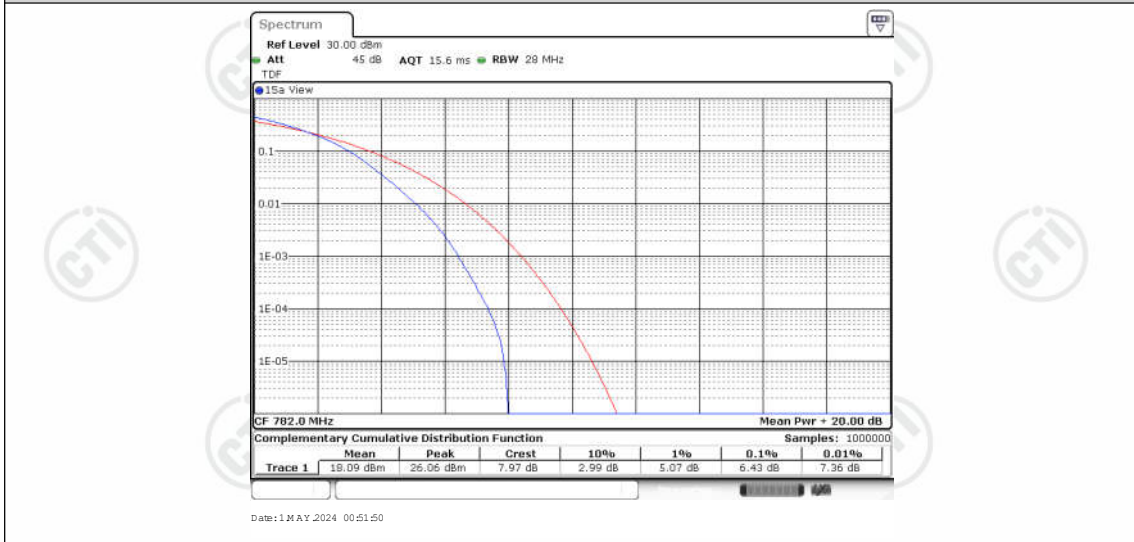

Band13-10MHz-16QAM-23230-50RB#0