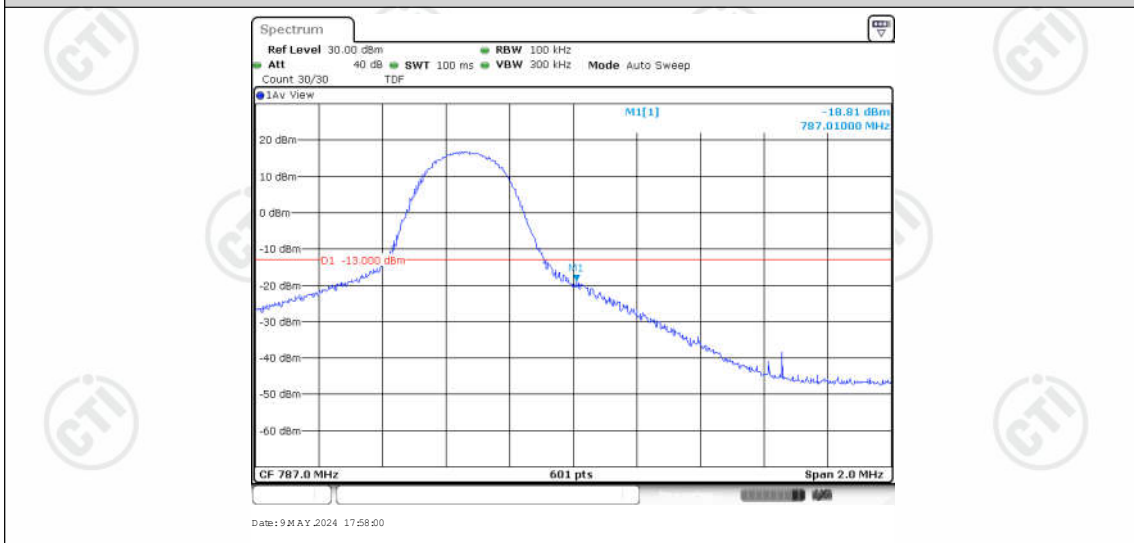

Band13-5MHz-16QAM-23255-1RB#24