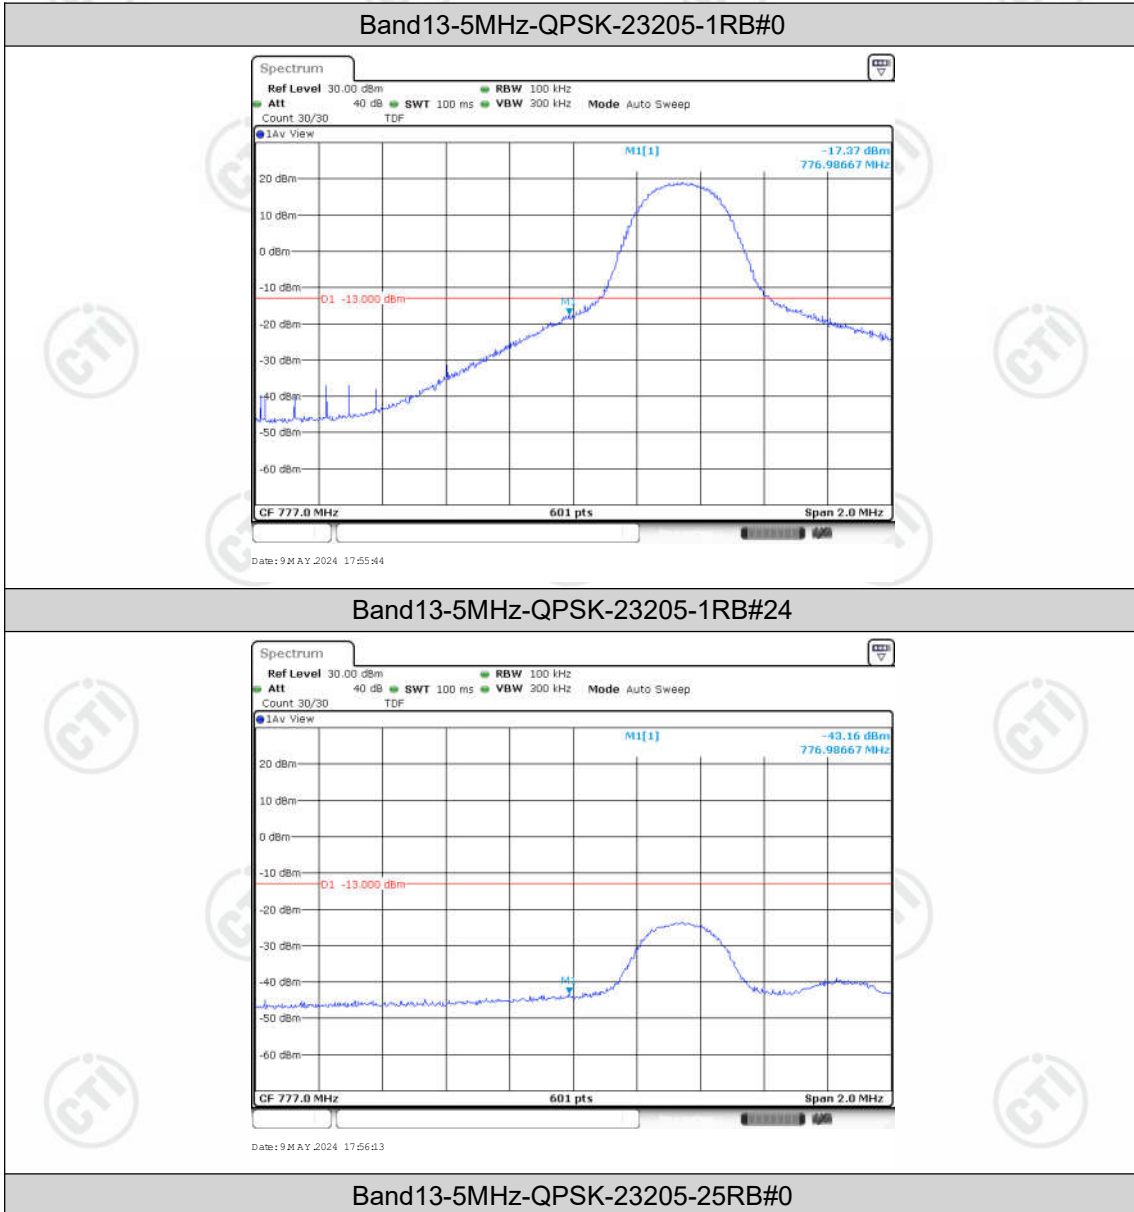

Test Graphs