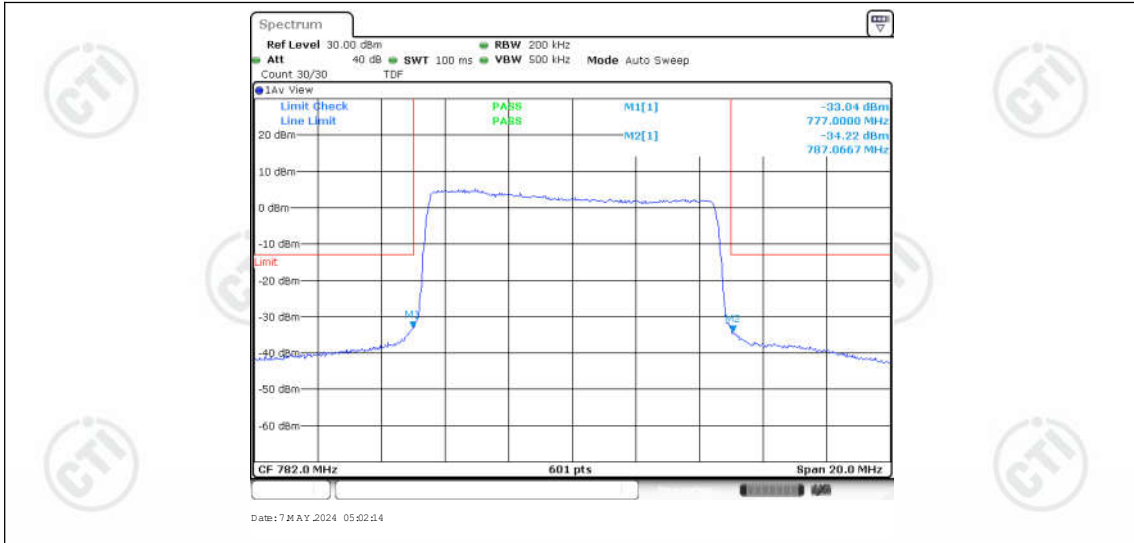

Band13-10MHz-16QAM-23230-50RB#0