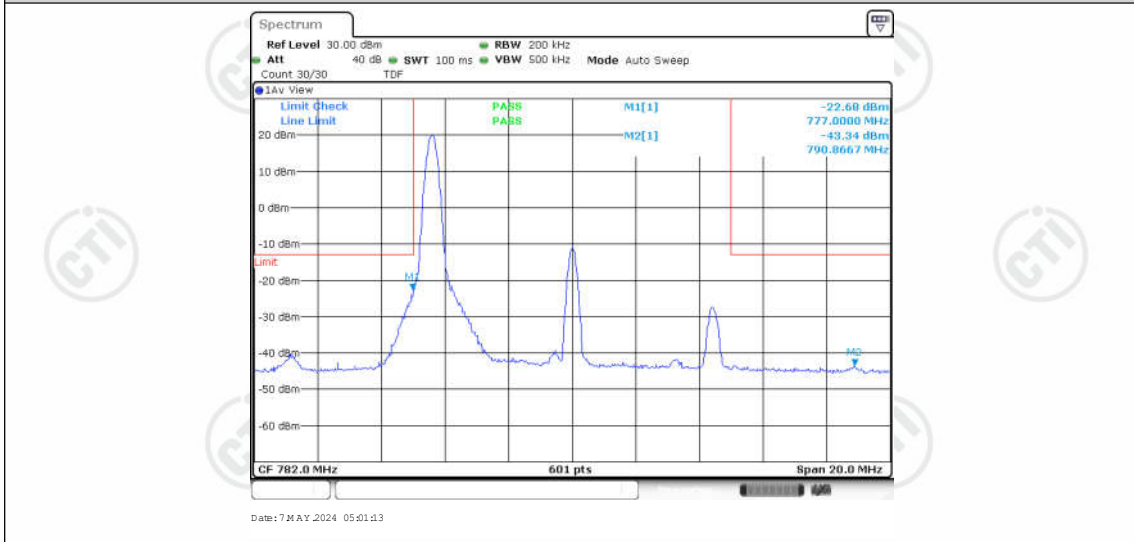

Band13-10MHz-16QAM-23230-1RB#0