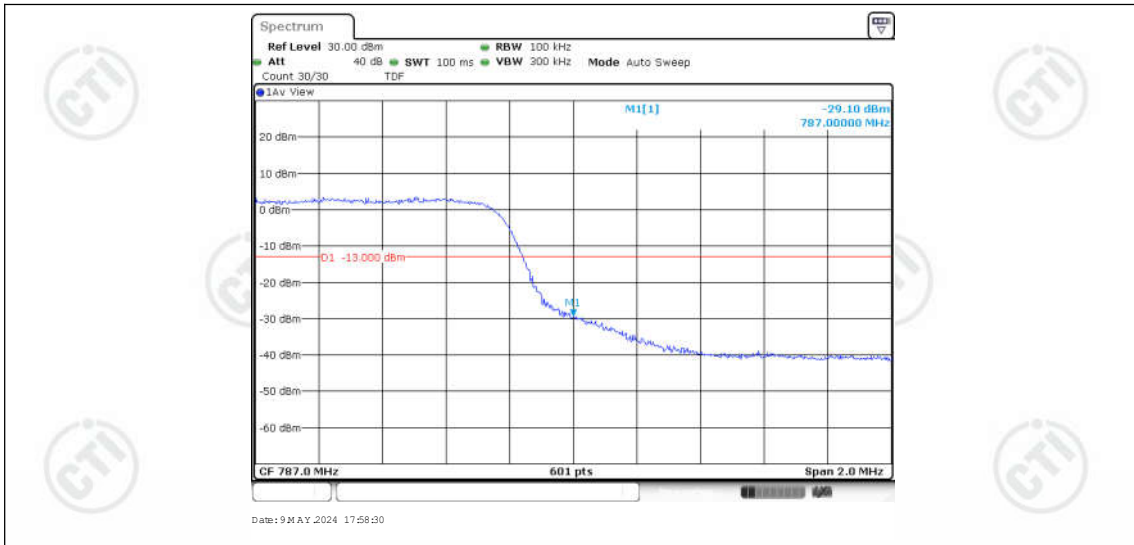

Band13-5MHz-16QAM-23255-25RB#0