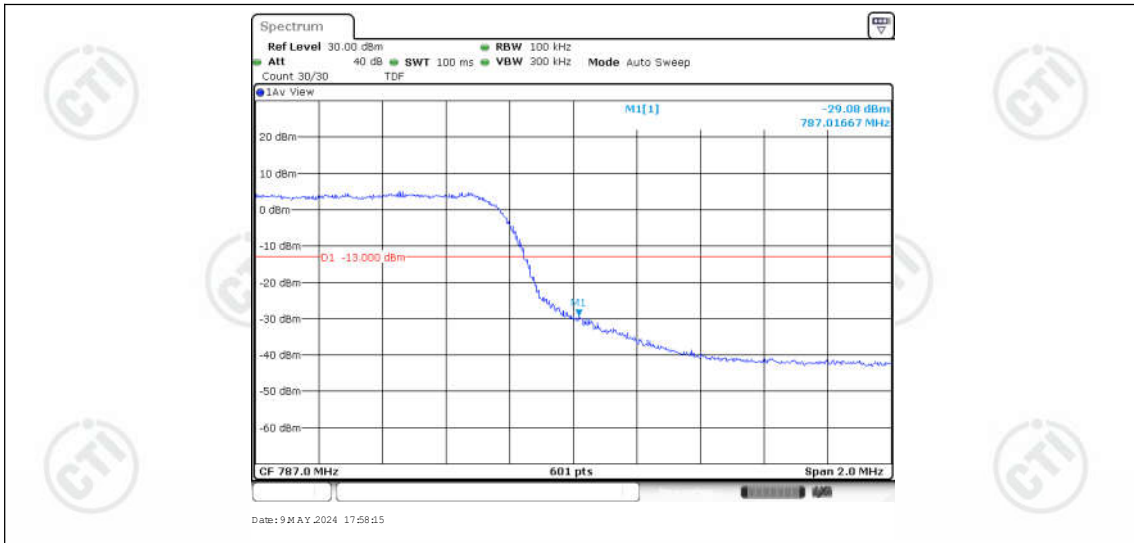

Band13-5MHz-QPSK-23255-25RB#0