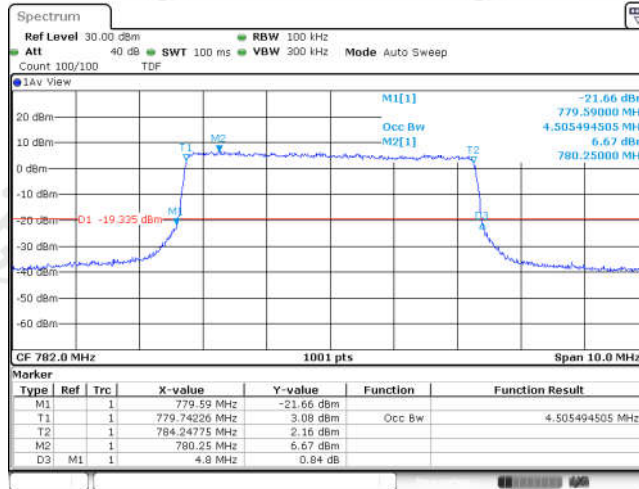

Band13-5MHz-QPSK-23230-25RB#0-4.505

Date: 7 MAY 2024 03:49:07