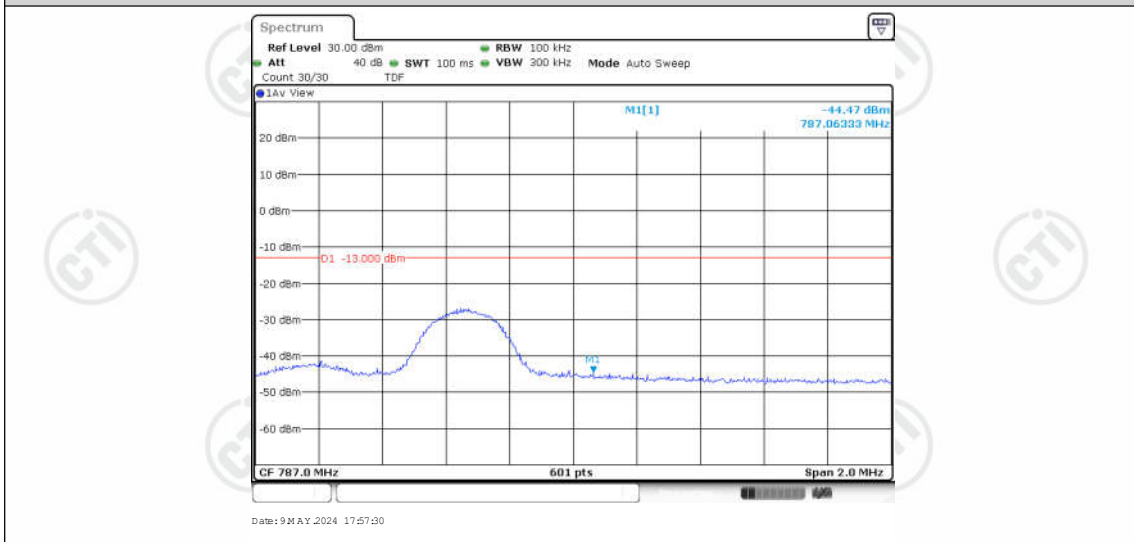

Band13-5MHz-16QAM-23255-1RB#0