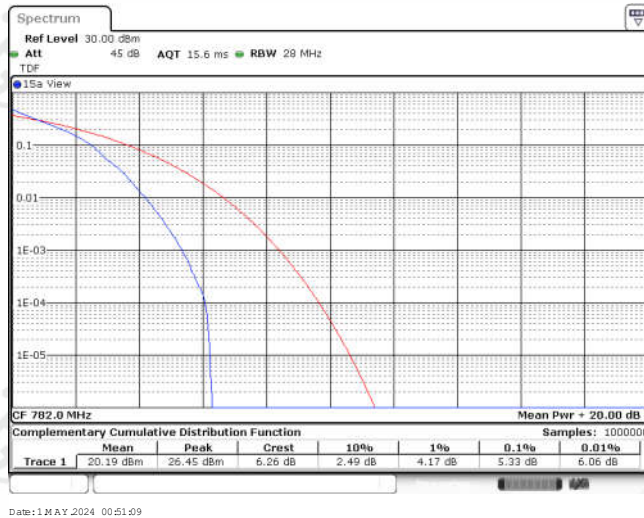

Band13-10MHz-QPSK-23230-1RB#0