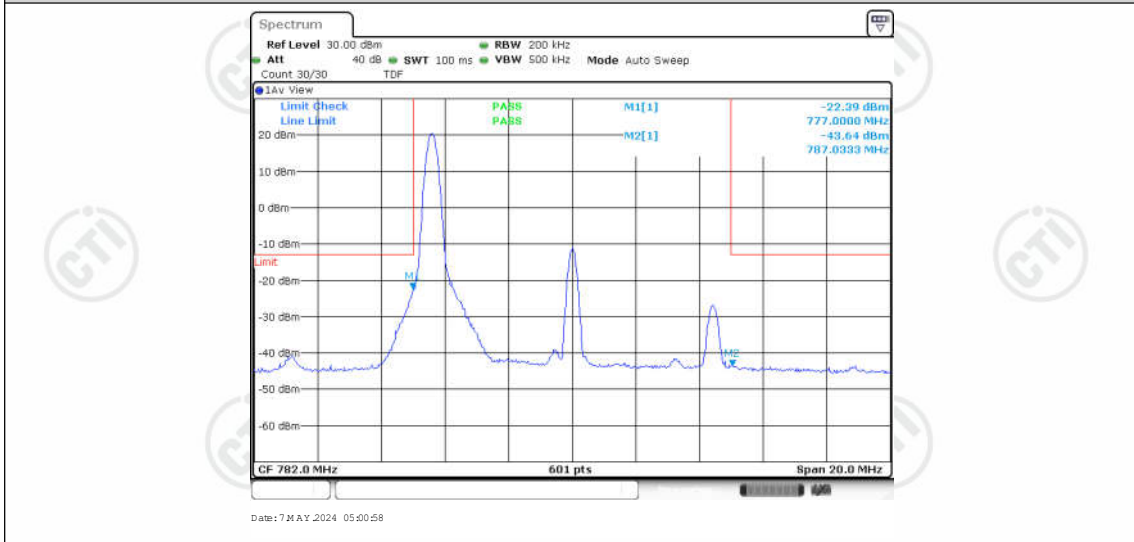

Band13-10MHz-QPSK-23230-1RB#0