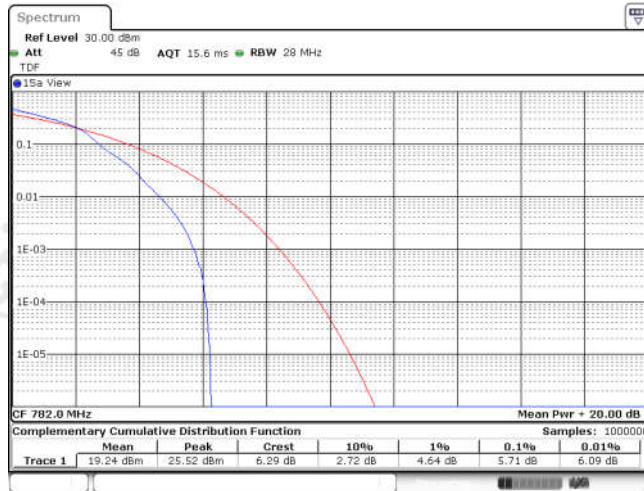

Band13-5MHz-16QAM-23230-1RB#0

Date: 1 MAY 2024 00:28:15