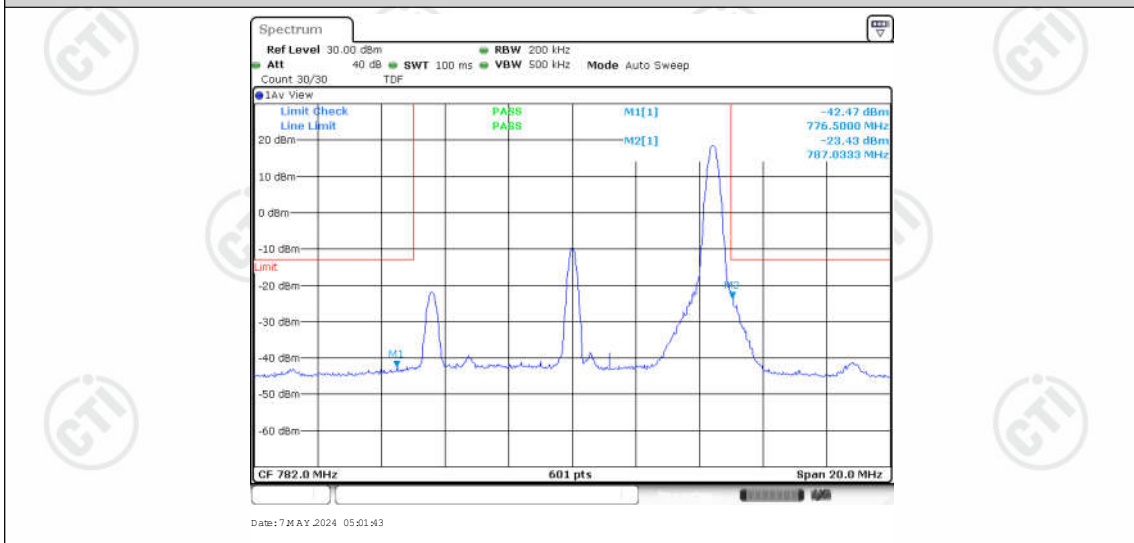

Band13-10MHz-16QAM-23230-1RB#49