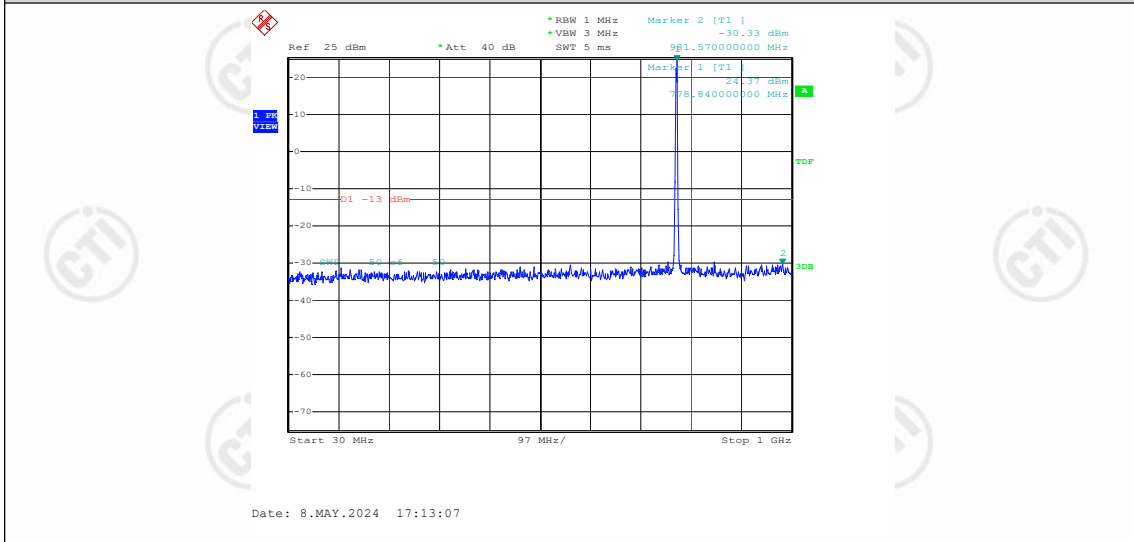

Band13-5MHz-16QAM-23205-1RB#0-Range1:30~1000MHz