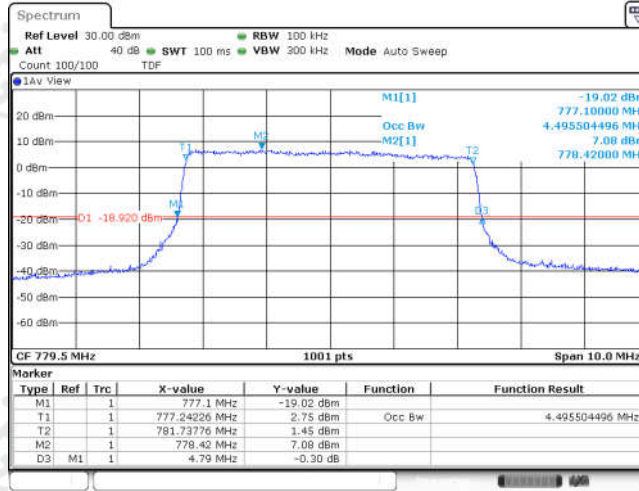

Test Graphs

Band13-5MHz-QPSK-23205-25RB#0-4.496

Date: 7 MAY 2024 03:48:20