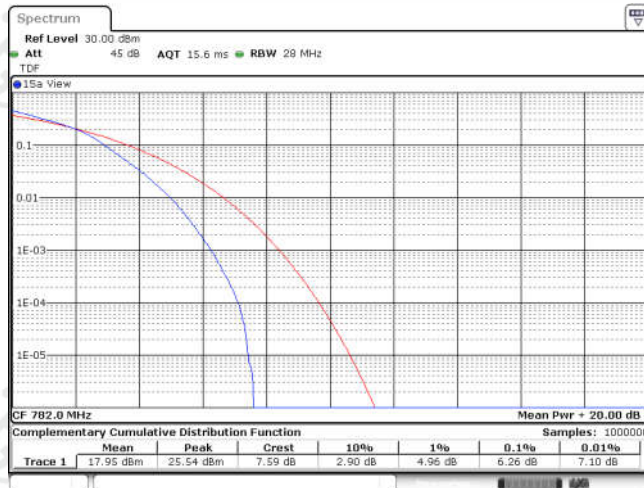

Band13-5MHz-16QAM-23230-25RB#0

Date: 1 MAY 2024 00:28:43