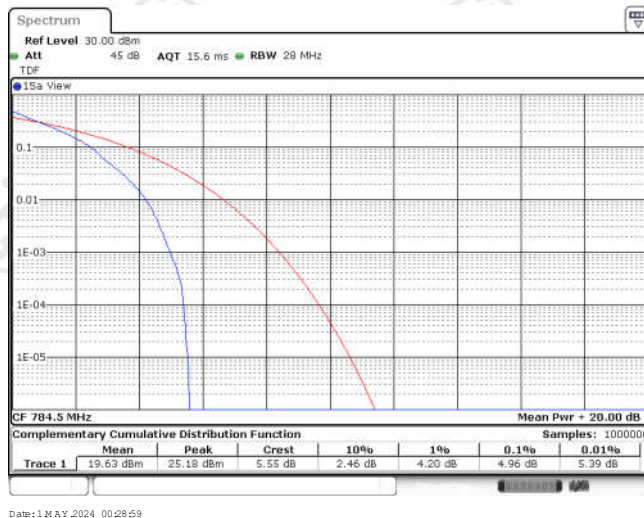

Band13-5MHz-QPSK-23255-1RB#0