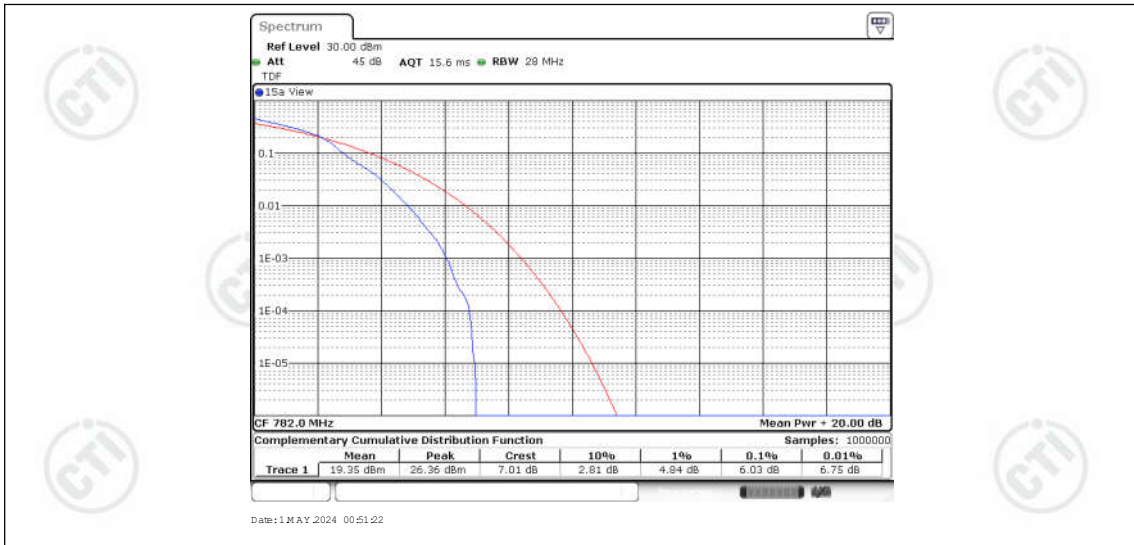

Band13-10MHz-16QAM-23230-1RB#0