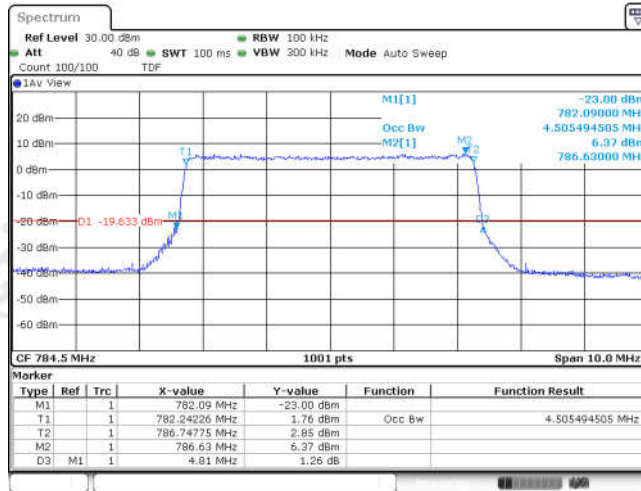

Test Graphs

Band13-5MHz-QPSK-23205-25RB#0-4.496

Date: 7 MAY 2024 03:48:20

Band13-5MHz-QPSK-23230-25RB#0-4.505

Date: 7 MAY 2024 03:49:07

Band13-5MHz-QPSK-23255-25RB#0-4.505

Date: 7 MAY 2024 03:49:52

Band13-5MHz-16QAM-23205-25RB#0-4.496