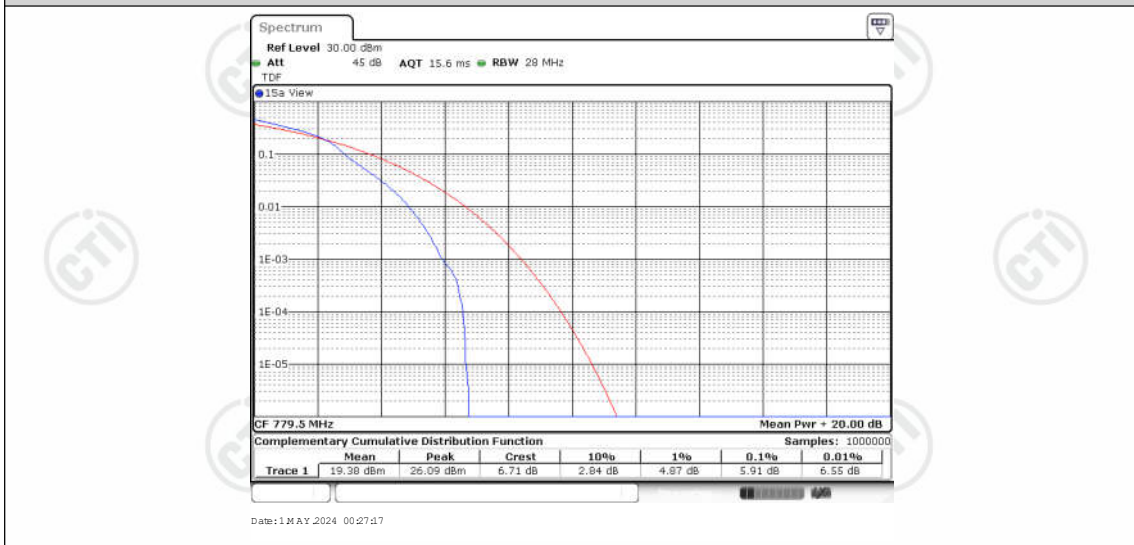

Band13-5MHz-16QAM-23205-1RB#0