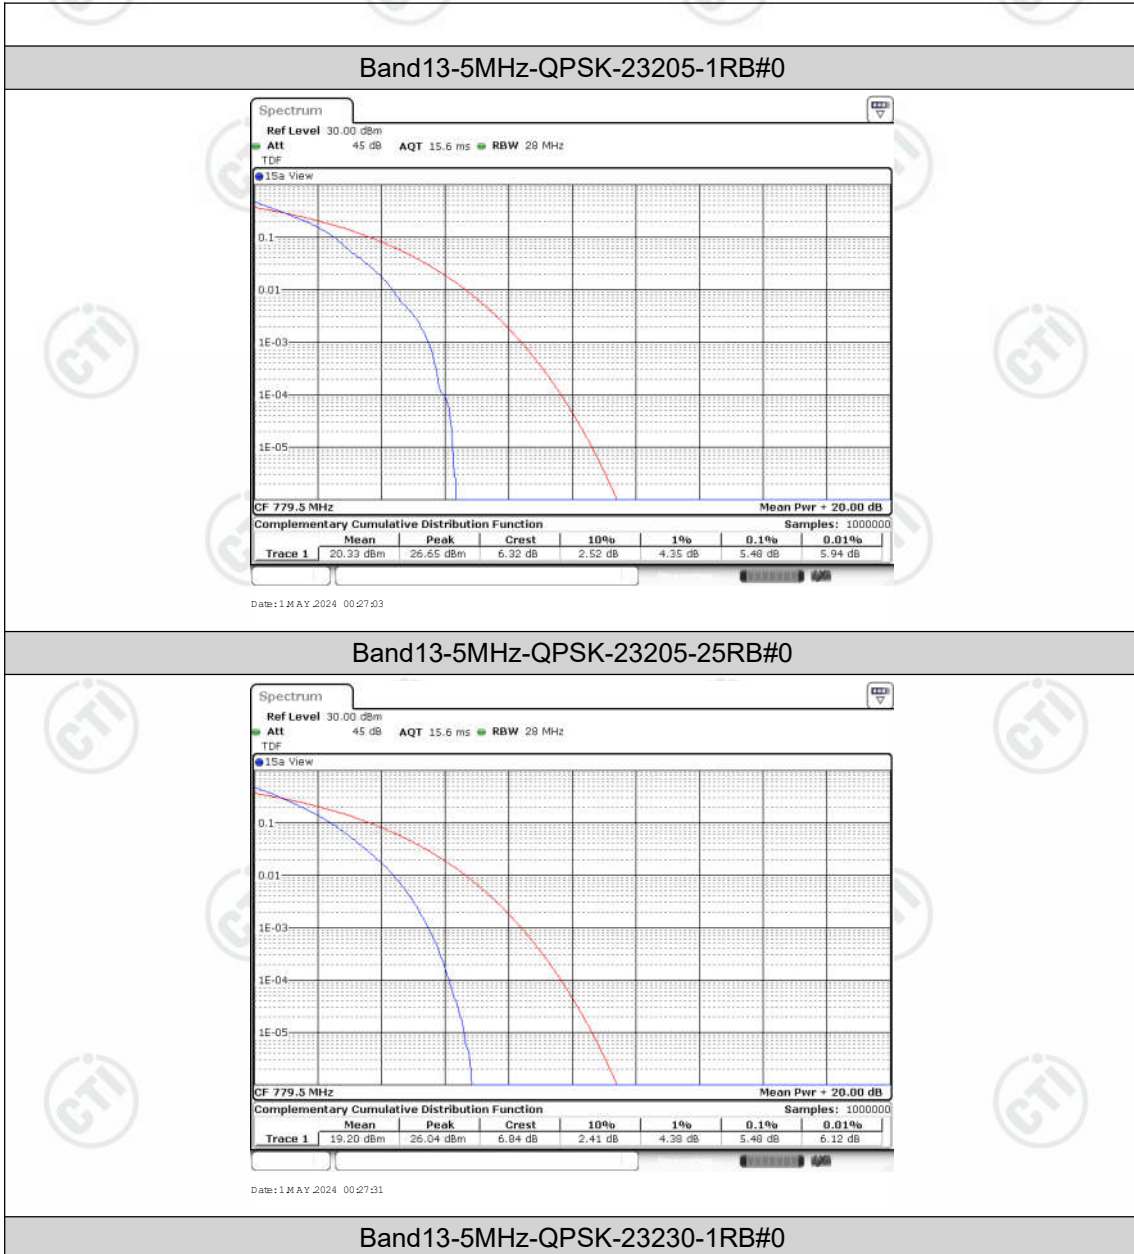

Test Graphs