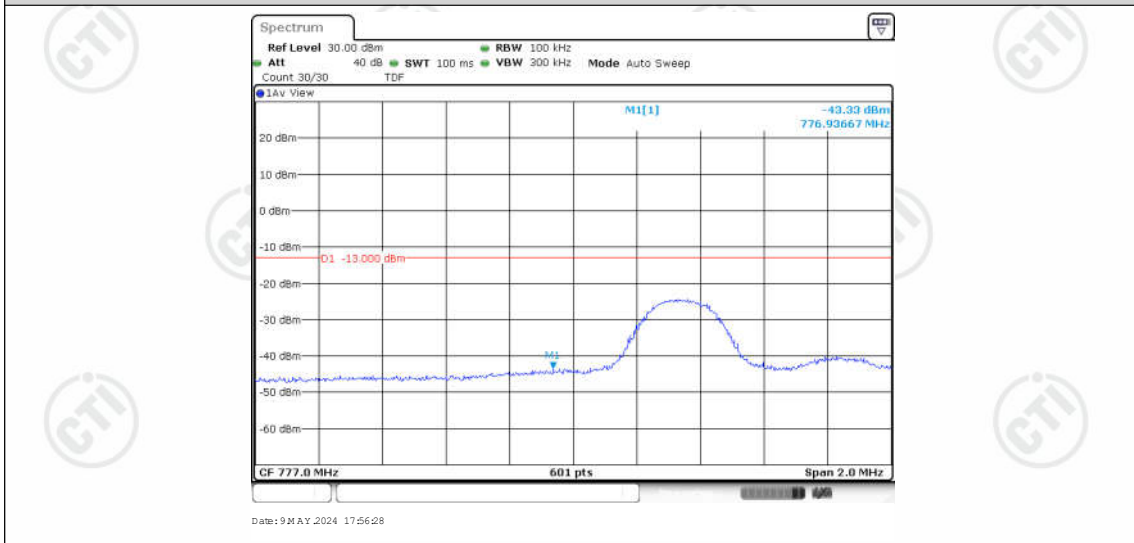

Band13-5MHz-16QAM-23205-1RB#24