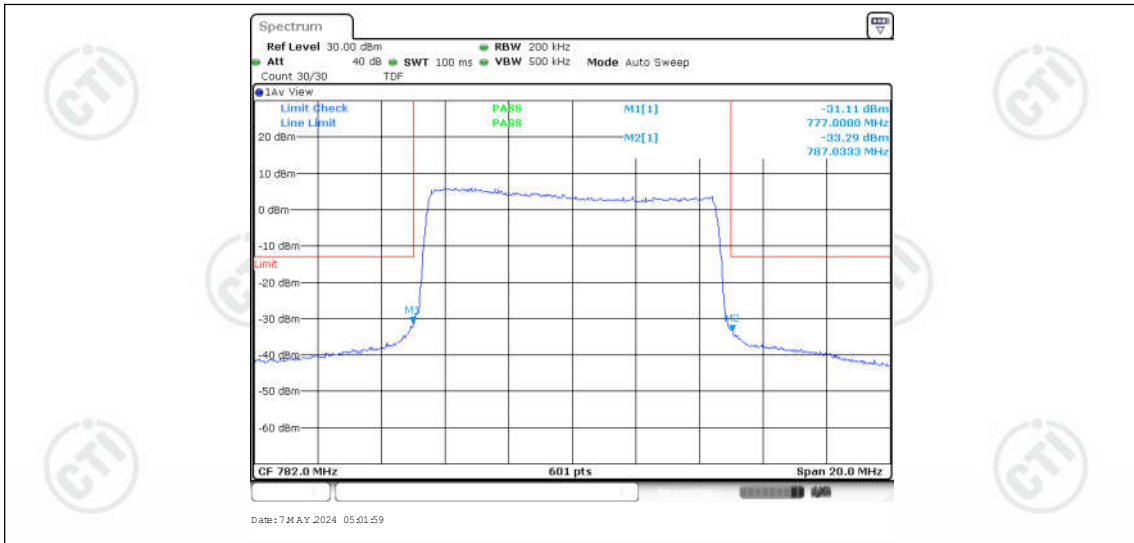

Band13-10MHz-QPSK-23230-50RB#0