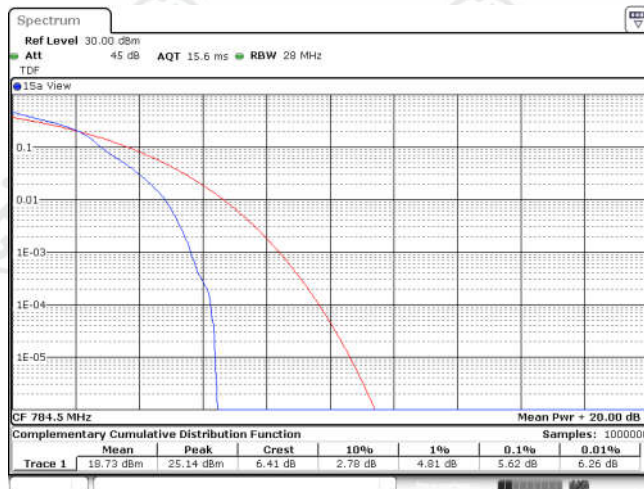

Band13-5MHz-16QAM-23255-1RB#0

Date: 1 MAY 2024 00:29:13

Band13-5MHz-16QAM-23255-25RB#0