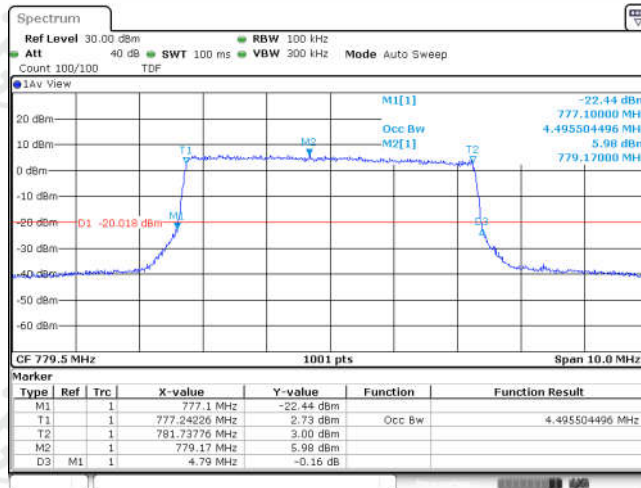

Test Graphs

Band13-5MHz-QPSK-23205-25RB#0-4.496

Date: 7 MAY 2024 03:48:20

Band13-5MHz-QPSK-23230-25RB#0-4.505

Date: 7 MAY 2024 03:49:07

Band13-5MHz-QPSK-23255-25RB#0-4.505

Date: 7 MAY 2024 03:49:52

Band13-5MHz-16QAM-23205-25RB#0-4.496