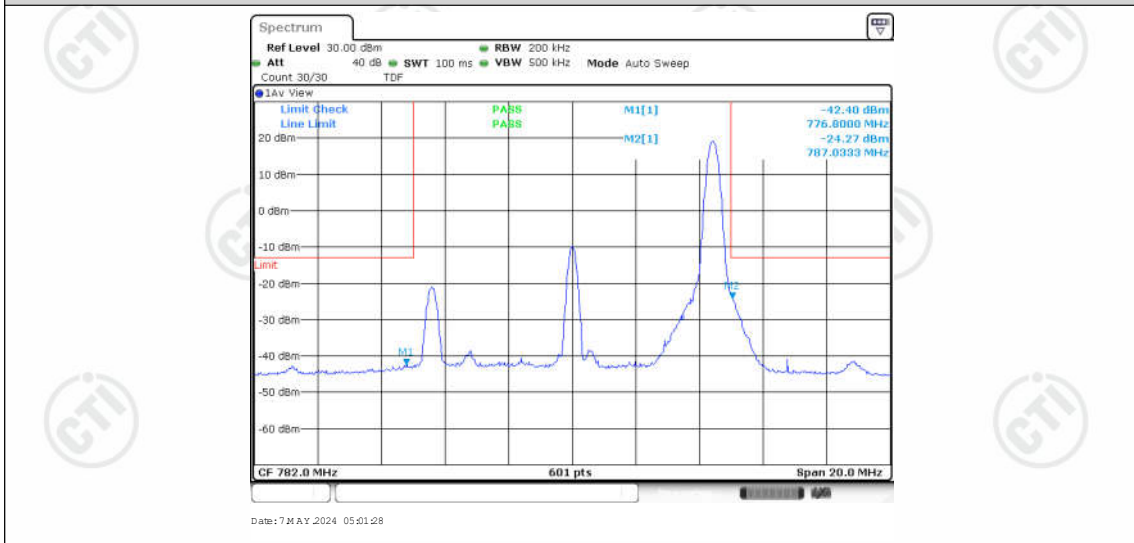

Band13-10MHz-QPSK-23230-1RB#49