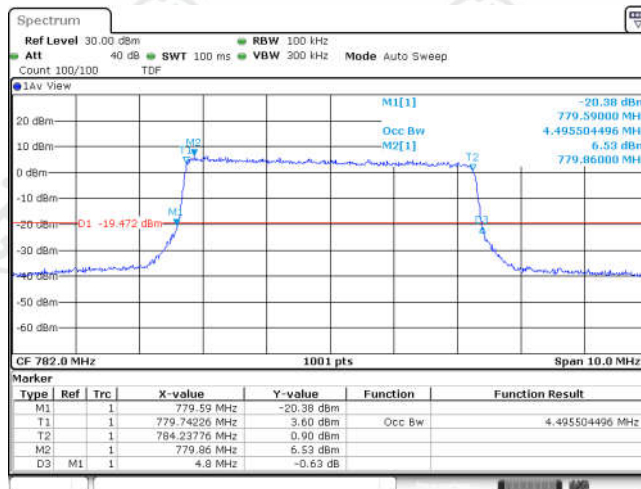

Band13-5MHz-16QAM-23230-25RB#0-4.496

Date: 7 MAY 2024 03:49:29

Band13-5MHz-16QAM-23255-25RB#0-4.525