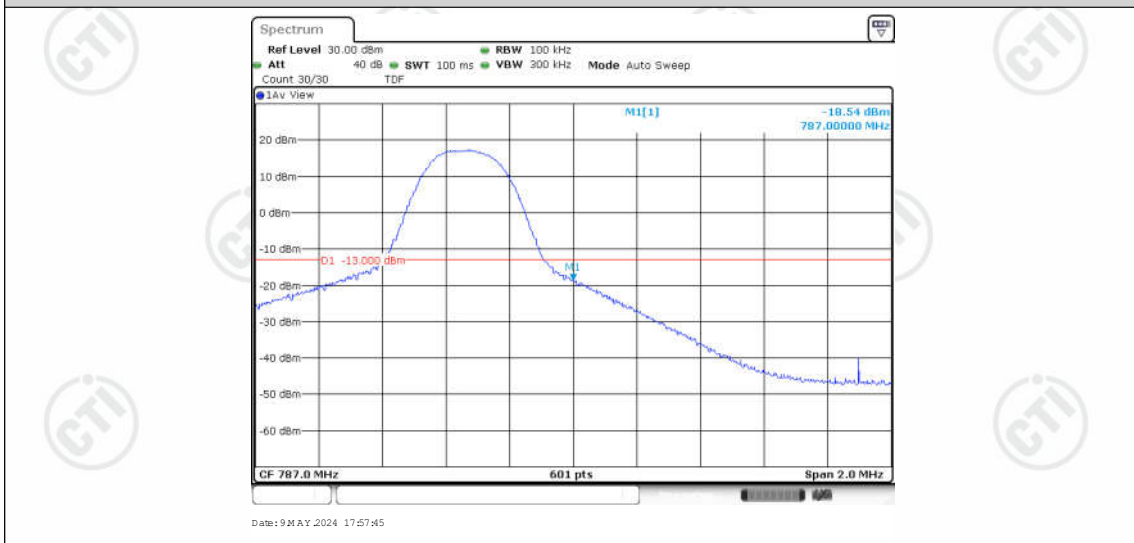

Band13-5MHz-QPSK-23255-1RB#24