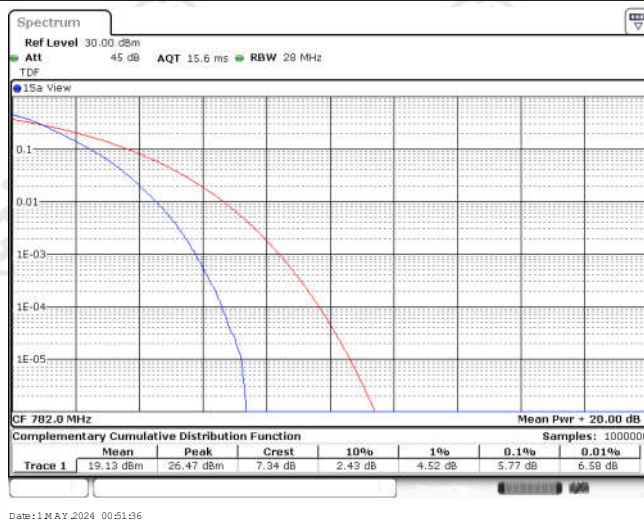

Band13-10MHz-QPSK-23230-50RB#0