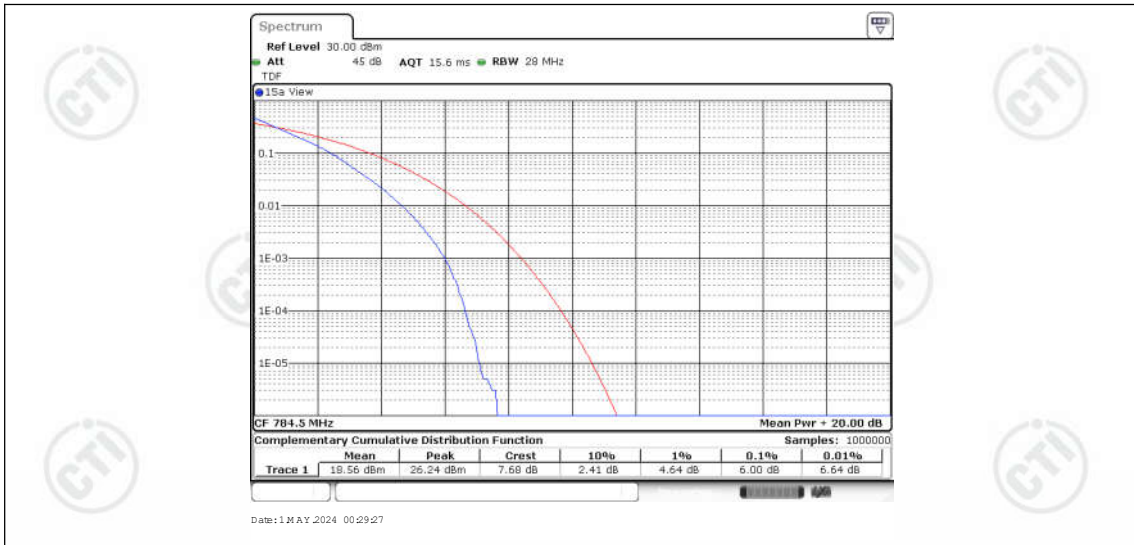

Band13-5MHz-QPSK-23255-25RB#0