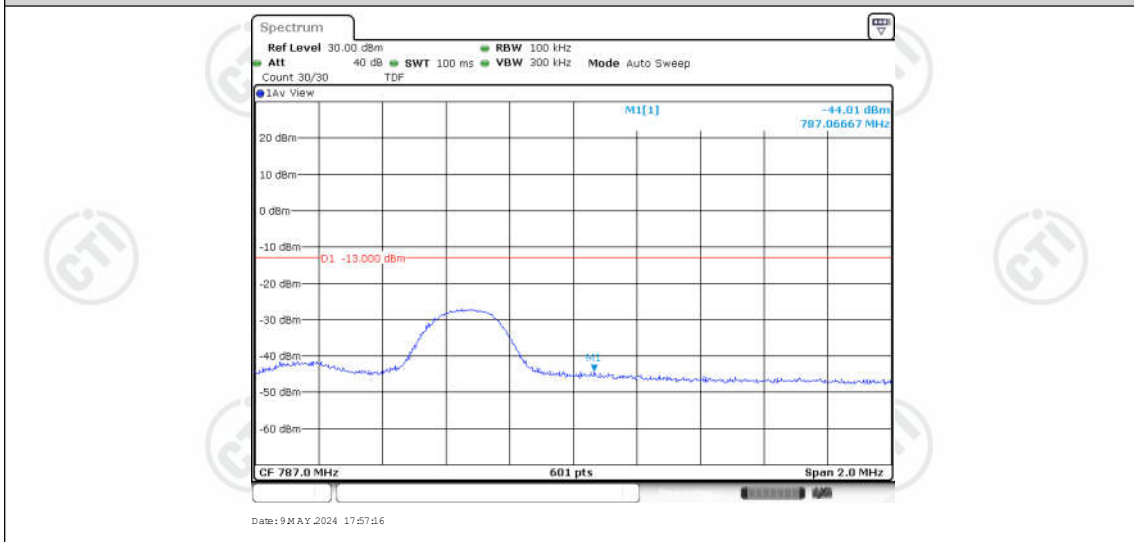

Band13-5MHz-QPSK-23255-1RB#0