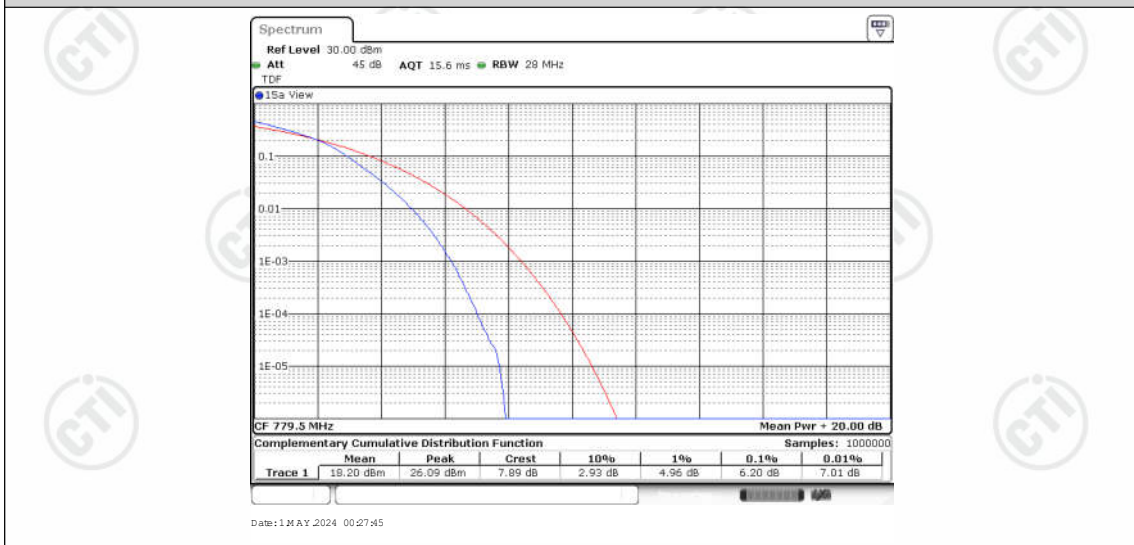

Band13-5MHz-16QAM-23205-25RB#0