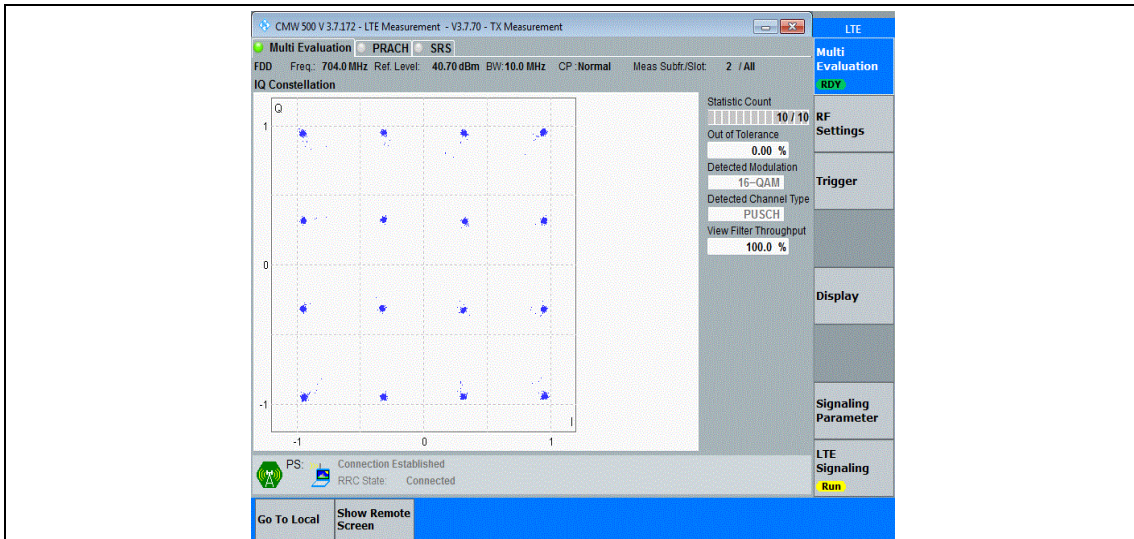

Band12-10MHz-16QAM-23060-50RB#0

Band12-10MHz-16QAM-23095-50RB#0