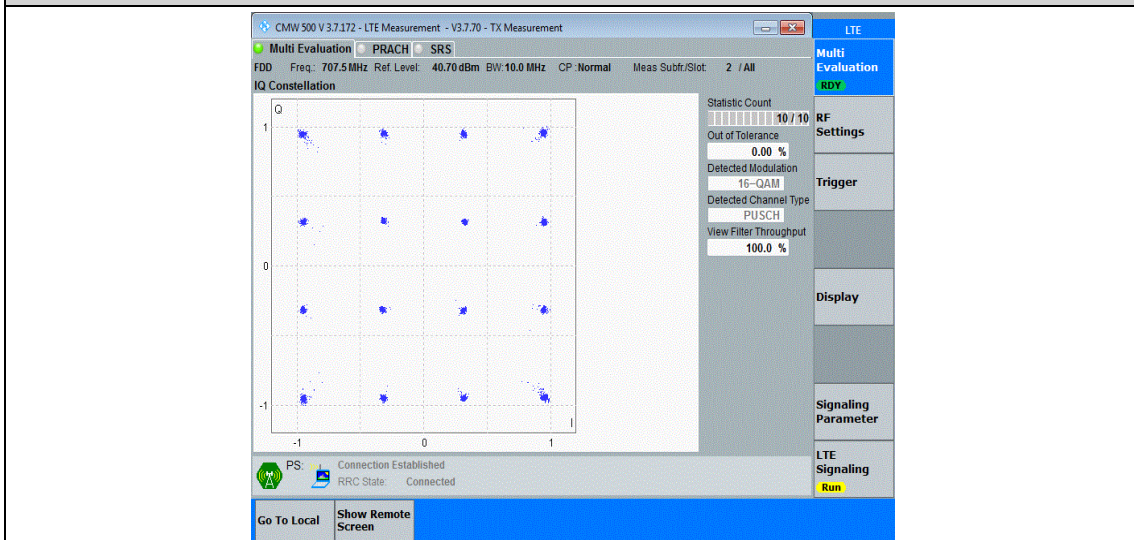

Band12-10MHz-16QAM-23095-50RB#0

Band12-10MHz-16QAM-23130-50RB#0