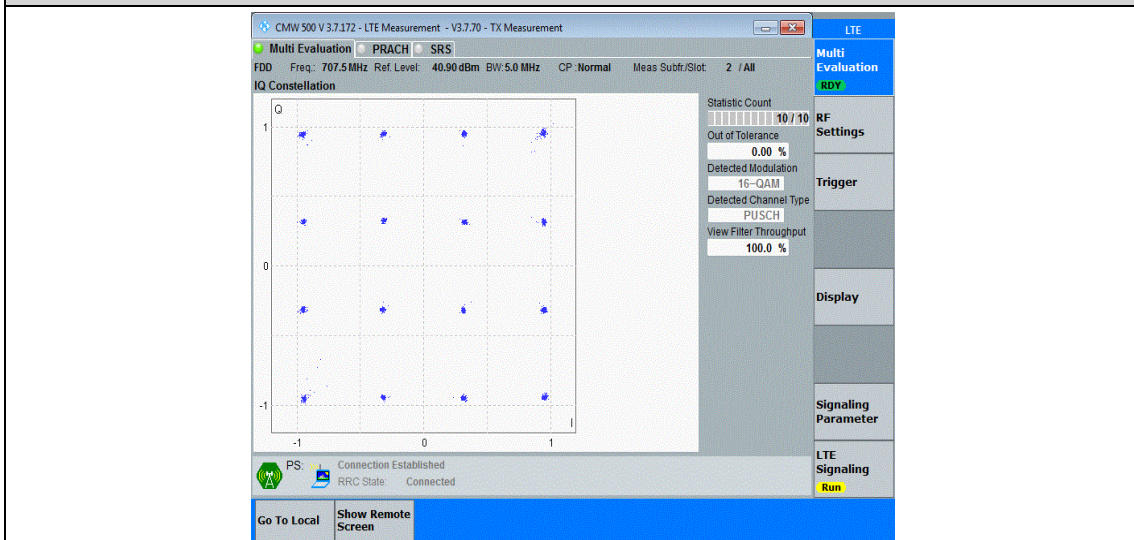

Band12-5MHz-QPSK-23155-25RB#0

Band12-5MHz-16QAM-23035-25RB#0

Band12-5MHz-16QAM-23095-25RB#0

Band12-5MHz-16QAM-23155-25RB#0

Band12-10MHz-QPSK-23060-50RB#0

Band12-10MHz-QPSK-23095-50RB#0

Band12-10MHz-QPSK-23130-50RB#0