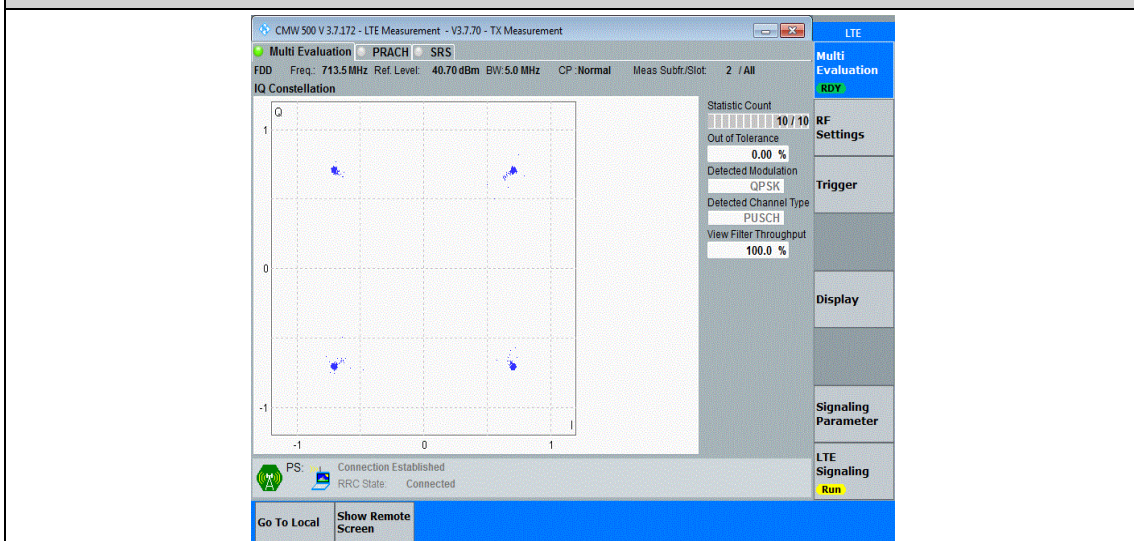

Band12-5MHz-QPSK-23155-25RB#0

Band12-5MHz-16QAM-23035-25RB#0