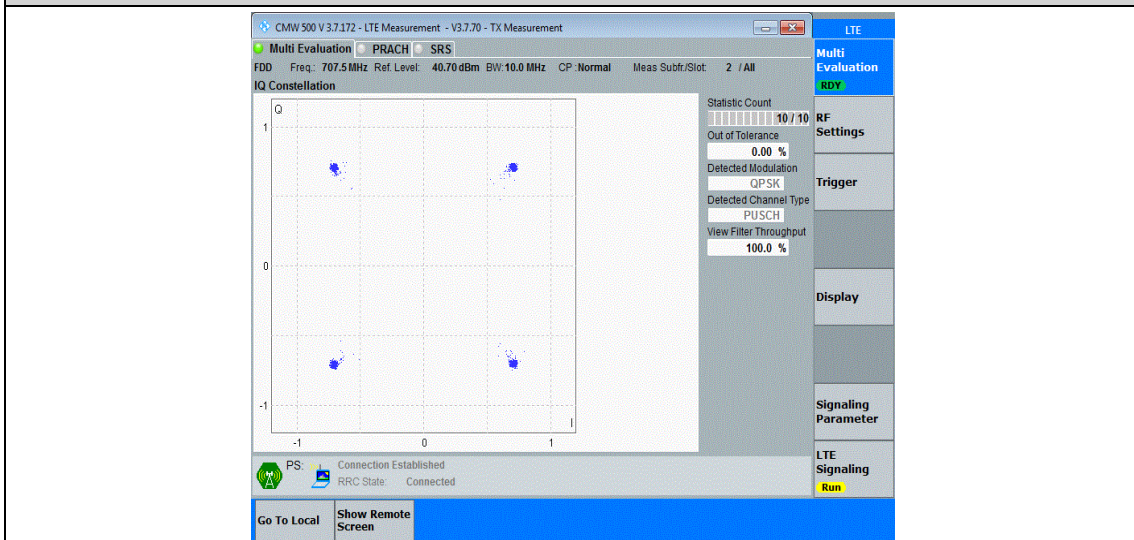

Band12-5MHz-QPSK-23155-25RB#0

Band12-5MHz-16QAM-23035-25RB#0

Band12-5MHz-16QAM-23095-25RB#0

Band12-5MHz-16QAM-23155-25RB#0

Band12-10MHz-QPSK-23060-50RB#0

Band12-10MHz-QPSK-23095-50RB#0

Band12-10MHz-QPSK-23130-50RB#0