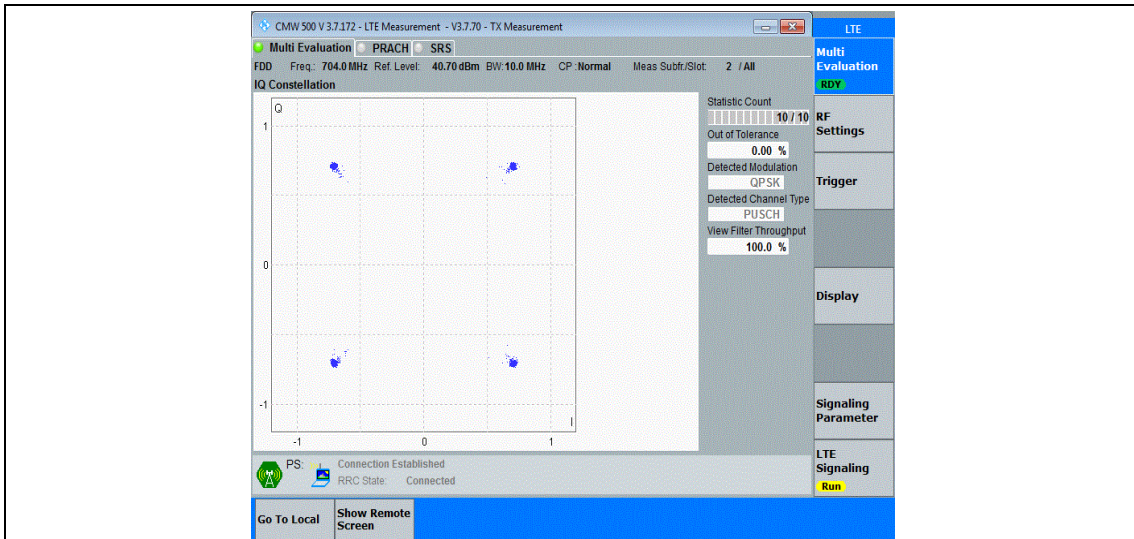

Band12-5MHz-QPSK-23155-25RB#0

Band12-5MHz-16QAM-23035-25RB#0

Band12-5MHz-16QAM-23095-25RB#0

Band12-5MHz-16QAM-23155-25RB#0

Band12-10MHz-QPSK-23060-50RB#0

Band12-10MHz-QPSK-23095-50RB#0

Band12-10MHz-QPSK-23130-50RB#0