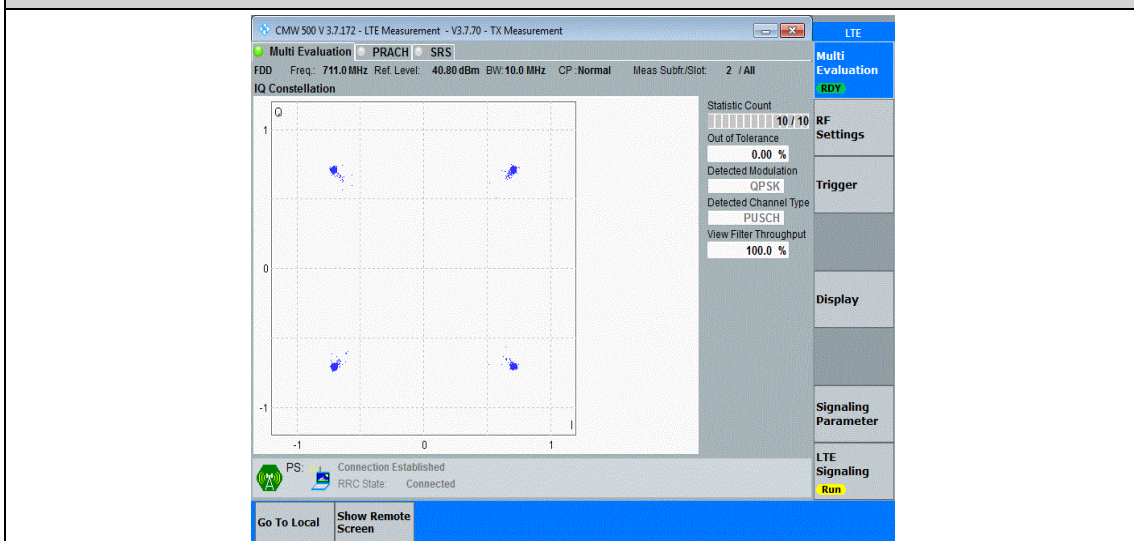

Band12-5MHz-QPSK-23155-25RB#0

Band12-5MHz-16QAM-23035-25RB#0

Band12-5MHz-16QAM-23095-25RB#0

Band12-5MHz-16QAM-23155-25RB#0

Band12-10MHz-QPSK-23060-50RB#0

Band12-10MHz-QPSK-23095-50RB#0

Band12-10MHz-QPSK-23130-50RB#0