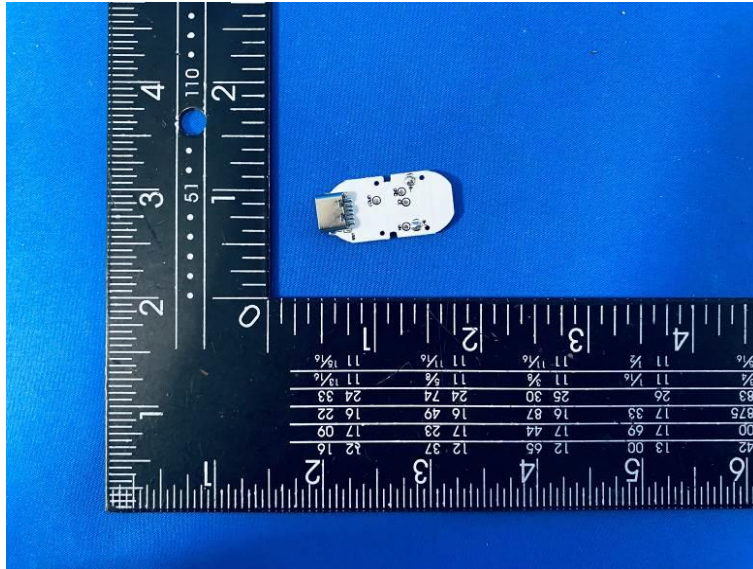

Internal Photos of the EUT

BT PCB
Antenna