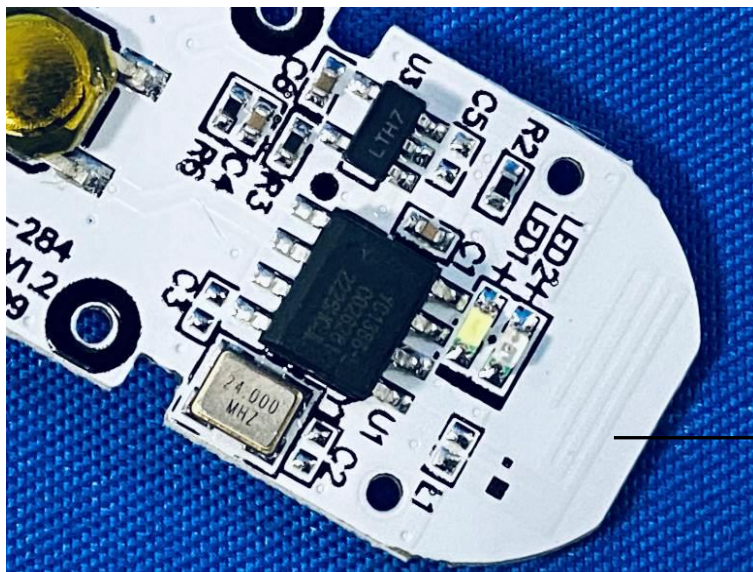

Internal Photos of the EUT

BT PCB
Antenna