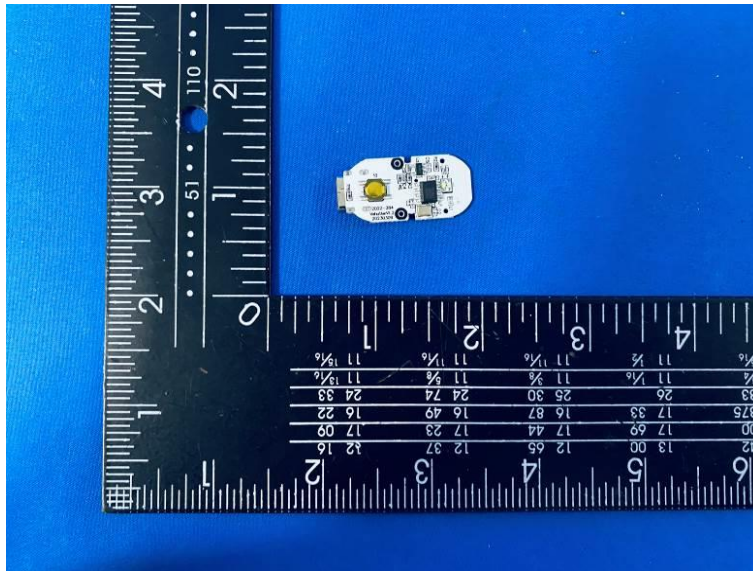

Internal Photos of the EUT

BT PCB
Antenna