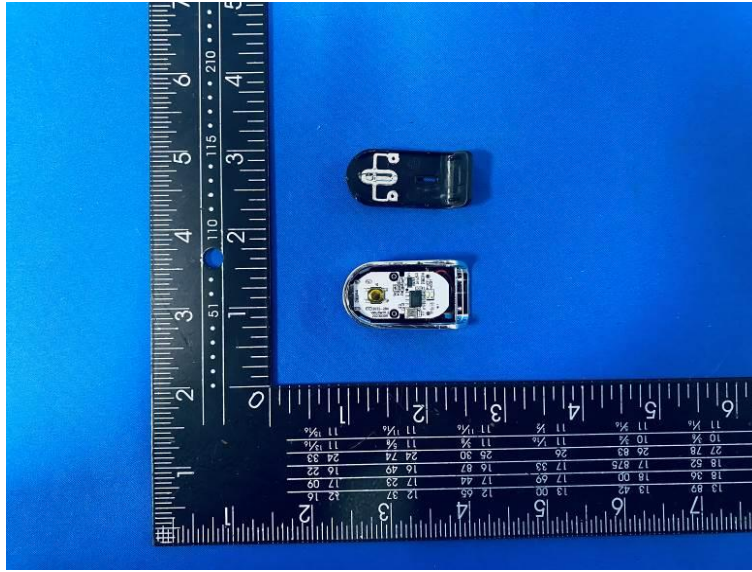

Internal Photos of the EUT

BT PCB
Antenna