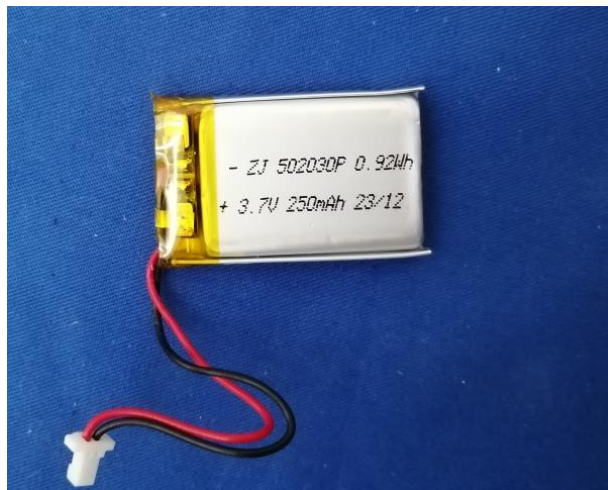

Driving Recorder

FCC ID: 2BFBD-V23

V23 Internal photographs

WLAN Antenna

Antenna