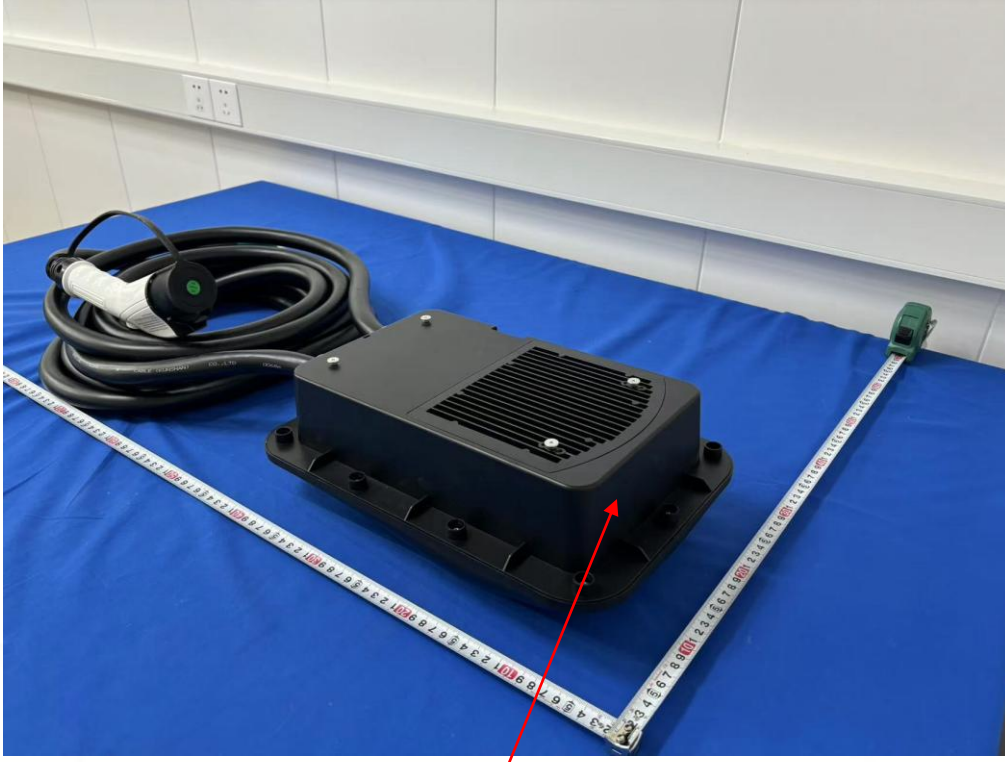

FCC ID Label Information

Label location:

Product Name: EV AC Charger

Model: HBE-AC80A01HW-U-BHSEEW

FCC ID: 2BF82-AC80A01HW

Contains FCC ID: 2AC7Z-ESP32WROOM32E

Contains FCC ID: XMR202008EC25AFXD

This device complies with part 15 of the FCC Rules. Operation is subject to the following two conditions:

- (1) This device may not cause harmful interference, and
- (2) this device must accept any interference received, including interference that may cause undesired operation.

Label Size: L: 220mm x W: 50mm