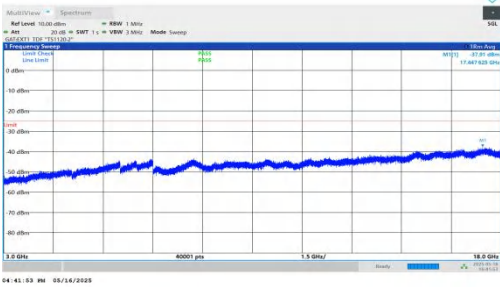

NTNV-DC_2A-n41A-PC2-30-5+50-M+M-QPSK-IDLE-DFT-QPSK-In ner_1RB_Left-30-1000-PASS

NTNV-DC_2A-n41A-PC2-30-5+50-M+M-QPSK-IDLE-DFT-QPSK-Inner_1RB_Left-3000-18000-PASS