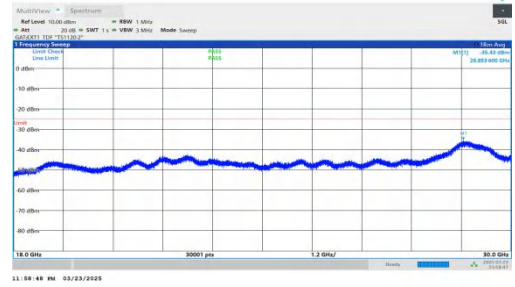

NTNV-DC_2A-n41A-PC2-30-5+70-M+H-QPSK-IDLE-DFT-BPSK-Inner_1RB_Left-1000-3000-PASS

NTNV-DC_2A-n41A-PC2-30-5+70-M+H-QPSK-IDLE-DFT-BPSK-Inner_1RB_Left-18000-30000-PASS