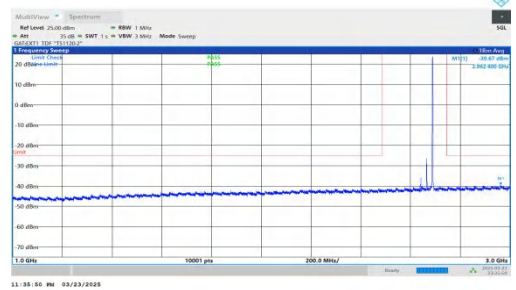

NTNV-DC_2A-n41A-PC2-30-5+50-M+H-QPSK-IDLE-DFT-QPSK-Inter_1RB_Right-0.15-30-PASS

NTNV-DC_2A-n41A-PC2-30-5+50-M+H-QPSK-IDLE-DFT-QPSK-Inter_1RB_Right-1000-3000-PASS