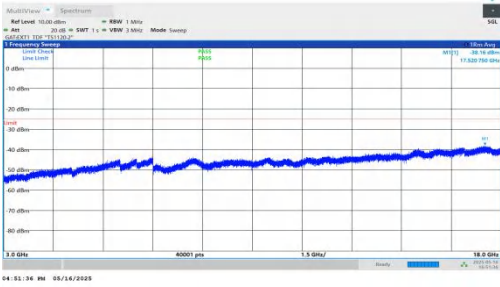

NTNV-DC_2A-n41A-PC2-30-5+70-M+H-QPSK-IDLE-DFT-BPSK-Inner_1RB_Left-30-1000-PASS

NTNV-DC_2A-n41A-PC2-30-5+70-M+H-QPSK-IDLE-DFT-BPSK-Inner_1RB_Left-3000-18000-PASS