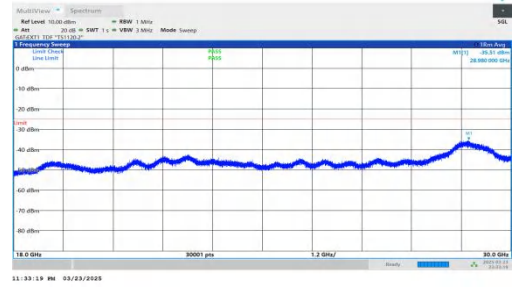

NTNV-DC_2A-n41A-PC2-30-5+50-M+H-QPSK-IDLE-DFT-BPSK-Inner_1RB_Left-1000-3000-PASS

NTNV-DC_2A-n41A-PC2-30-5+50-M+H-QPSK-IDLE-DFT-BPSK-Inner_1RB_Left-18000-30000-PASS