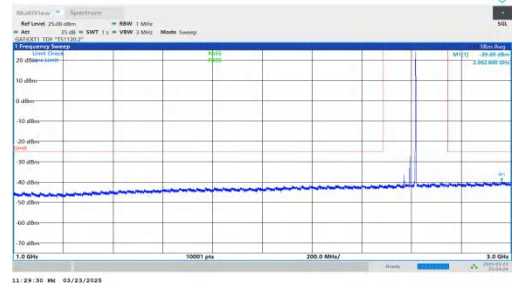

NTNV-DC_2A-n41A-PC2-30-5+50-M+M-QPSK-IDLE-DFT-BPSK-Inter_1RB_Right-0.15-30-PASS

NTNV-DC_2A-n41A-PC2-30-5+50-M+M-QPSK-IDLE-DFT-BPSK-In ner_1RB_Right-1000-3000-PASS