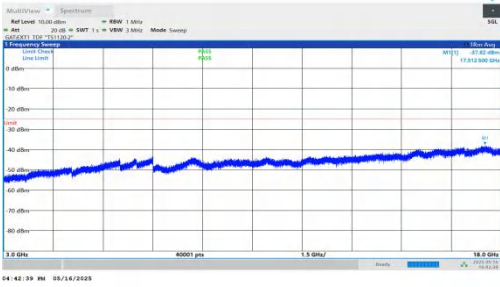

NTNV-DC_2A-n41A-PC2-30-5+50-M+H-QPSK-IDLE-DFT-BPSK-Inner_1RB_Left-30-1000-PASS

NTNV-DC_2A-n41A-PC2-30-5+50-M+H-QPSK-IDLE-DFT-BPSK-Inner_1RB_Left-3000-18000-PASS