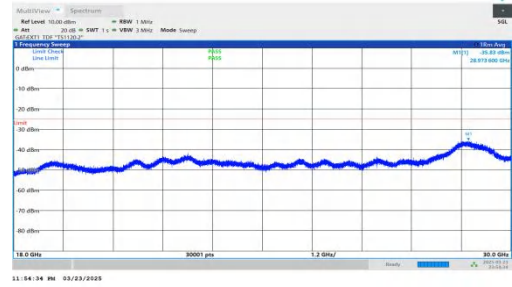

NTNV-DC_2A-n41A-PC2-30-5+70-M+M-QPSK-IDLE-DFT-BPSK-In
ner_1RB_Left-1000-3000-PASS

NTNV-DC_2A-n41A-PC2-30-5+70-M+M-QPSK-IDLE-DFT-BPSK-In
ner_1RB_Left-18000-30000-PASS