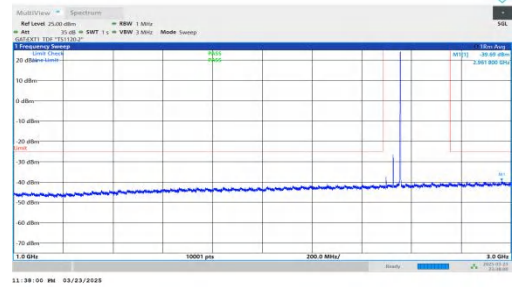

NTNV-DC_2A-n41A-PC2-30-5+60-M+L-QPSK-IDLE-DFT-BPSK-Inner_1RB_Right-0.15-30-PASS

NTVN-DC_2A-n41A-PC2-30-5+60-M+L-QPSK-IDLE-DFT-BPSK-Inner_1RB_Right-1000-3000-PASS