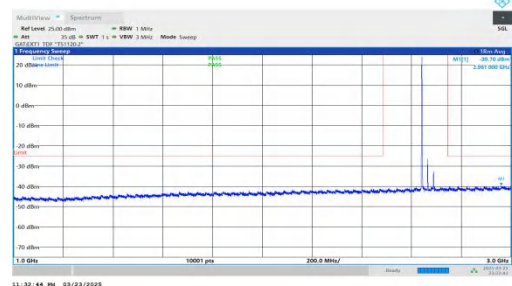

NTNV-DC_2A-n41A-PC2-30-5+50-M+H-QPSK-IDLE-DFT-BPSK-Inner_1RB_Left-0.15-30-PASS

NTNV-DC_2A-n41A-PC2-30-5+50-M+H-QPSK-IDLE-DFT-BPSK-Inner_1RB_Left-1000-3000-PASS