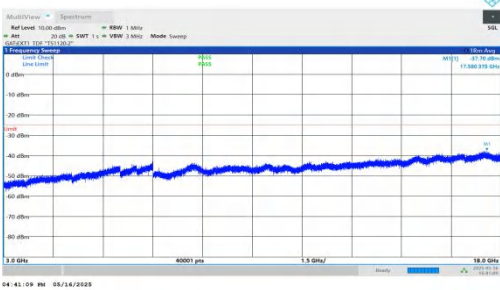

NTNV-DC_2A-n41A-PC2-30-5+50-M+M-QPSK-IDLE-DFT-BPSK-Inter_1RB_Left-30-1000-PASS

NTNV-DC_2A-n41A-PC2-30-5+50-M+M-QPSK-IDLE-DFT-BPSK-Inter_1RB_Left-3000-18000-PASS