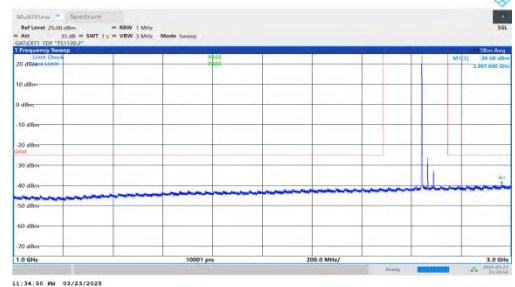

NTNV-DC_2A-n41A-PC2-30-5+50-M+H-QPSK-IDLE-DFT-QPSK-Inner_1RB_Left-0.15-30-PASS

NTNV-DC_2A-n41A-PC2-30-5+50-M+H-QPSK-IDLE-DFT-QPSK-Inner_1RB_Left-1000-3000-PASS