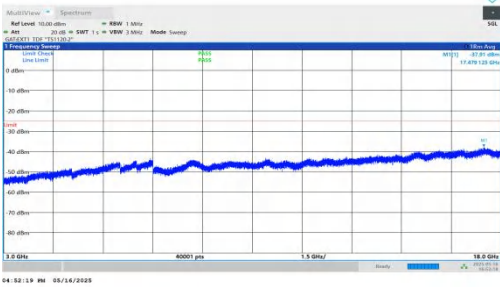

NTNV-DC_2A-n41A-PC2-30-5+70-M+H-QPSK-IDLE-DFT-QPSK-Inner_1RB_Left-30-1000-PASS

NTNV-DC_2A-n41A-PC2-30-5+70-M+H-QPSK-IDLE-DFT-QPSK-In ner_1RB_Left-3000-18000-PASS