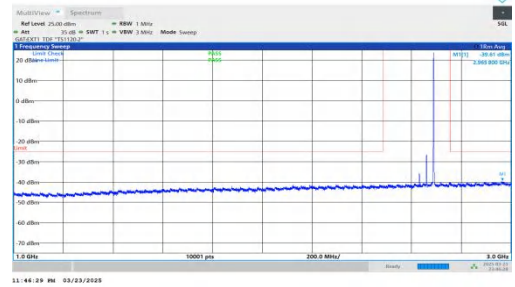

NTNV-DC_2A-n41A-PC2-30-5+60-M+H-QPSK-IDLE-DFT-BPSK-Inner_1RB_Right-0.15-30-PASS

NTNV-DC_2A-n41A-PC2-30-5+60-M+H-QPSK-IDLE-DFT-BPSK-Inner_1RB_Right-1000-3000-PASS