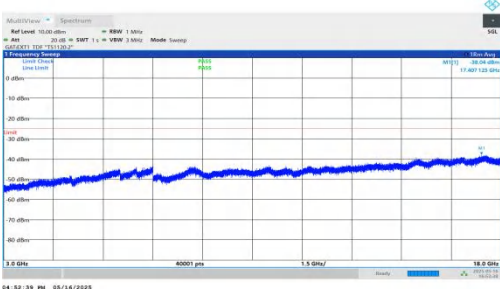

NTNV-DC_2A-n41A-PC2-30-5+70-M+H-QPSK-IDLE-DFT-QPSK-In ner_1RB_Right-30-1000-PASS

NTNV-DC_2A-n41A-PC2-30-5+70-M+H-QPSK-IDLE-DFT-QPSK-In ner_1RB_Right-3000-18000-PASS