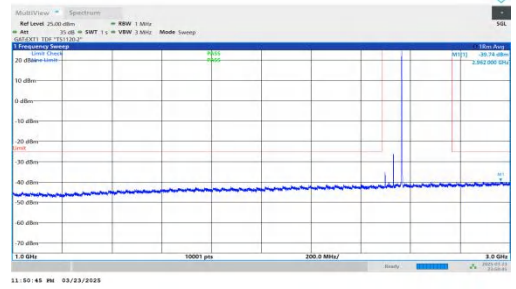

NTNV-DC_2A-n41A-PC2-30-5+70-M+L-QPSK-IDLE-DFT-BPSK-Inner_1RB_Right-0.15-30-PASS

NTNV-DC_2A-n41A-PC2-30-5+70-M+L-QPSK-IDLE-DFT-BPSK-Inner_1RB_Right-1000-3000-PASS