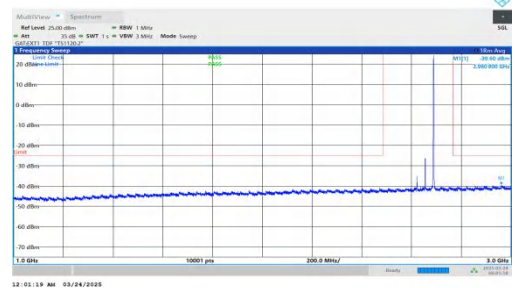

NTNV-DC_2A-n41A-PC2-30-5+70-M+H-QPSK-IDLE-DFT-QPSK-In ner_1RB_Right-0.15-30-PASS

NTNV-DC_2A-n41A-PC2-30-5+70-M+H-QPSK-IDLE-DFT-QPSK-In ner_1RB_Right-1000-3000-PASS