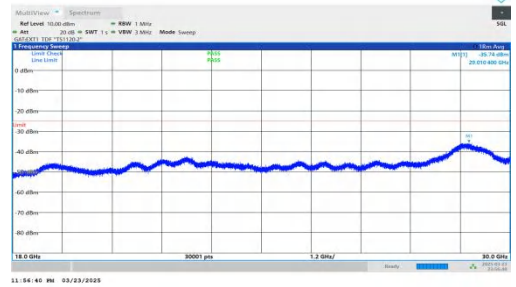

NTNV-DC_2A-n41A-PC2-30-5+70-M+M-QPSK-IDLE-DFT-QPSK-In ner_1RB_Left-1000-3000-PASS

NTNV-DC_2A-n41A-PC2-30-5+70-M+M-QPSK-IDLE-DFT-QPSK-Inner_1RB_Left-18000-30000-PASS