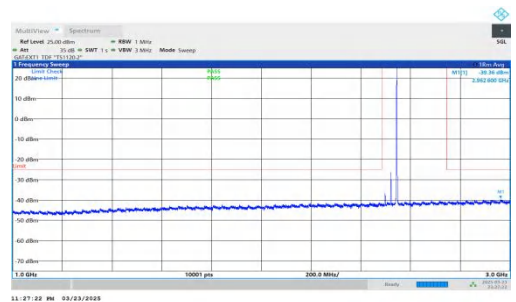

NTNV-DC_2A-n41A-PC2-30-5+50-M+L-QPSK-IDLE-DFT-QPSK-Inner_1RB_Right-0.15-30-PASS

NTNV-DC_2A-n41A-PC2-30-5+50-M+L-QPSK-IDLE-DFT-QPSK-Inner_1RB_Right-1000-3000-PASS