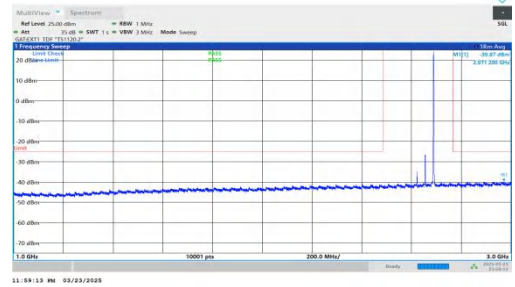

NTNV-DC_2A-n41A-PC2-30-5+70-M+H-QPSK-IDLE-DFT-BPSK-Inner_1RB_Right-0.15-30-PASS

NTNV-DC_2A-n41A-PC2-30-5+70-M+H-QPSK-IDLE-DFT-BPSK-Inner_1RB_Right-1000-3000-PASS