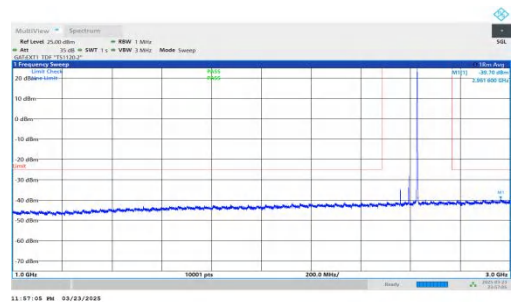

NTNV-DC_2A-n41A-PC2-30-5+70-M+M-QPSK-IDLE-DFT-QPSK-Inner_1RB_Right-0.15-30-PASS

NTNV-DC_2A-n41A-PC2-30-5+70-M+M-QPSK-IDLE-DFT-QPSK-Inner_1RB_Right-1000-3000-PASS