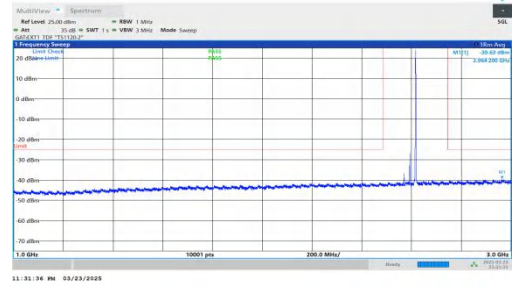

NTNV-DC_2A-n41A-PC2-30-5+50-M+M-QPSK-IDLE-DFT-QPSK-Inner_1RB_Right-0.15-30-PASS

NTNV-DC_2A-n41A-PC2-30-5+50-M+M-QPSK-IDLE-DFT-QPSK-Inner_1RB_Right-1000-3000-PASS