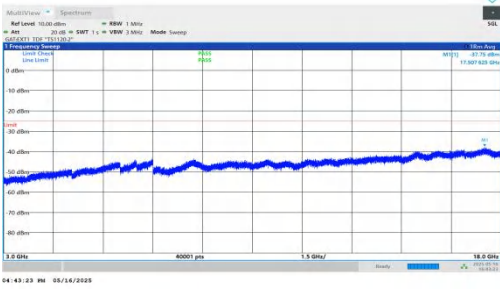

NTNV-DC_2A-n41A-PC2-30-5+50-M+H-QPSK-IDLE-DFT-QPSK-Inner_1RB_Left-30-1000-PASS

NTNV-DC_2A-n41A-PC2-30-5+50-M+H-QPSK-IDLE-DFT-QPSK-Inter_1RB_Left-3000-18000-PASS