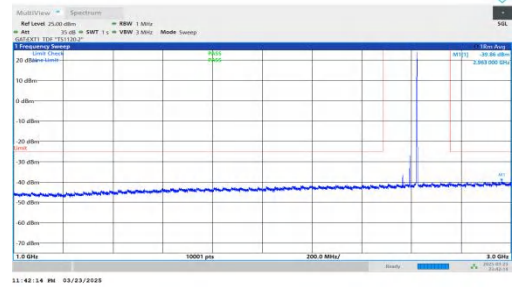

NTNV-DC_2A-n41A-PC2-30-5+60-M+M-QPSK-IDLE-DFT-BPSK-In ner_1RB_Right-0.15-30-PASS

NTNV-DC_2A-n41A-PC2-30-5+60-M+M-QPSK-IDLE-DFT-BPSK-In ner_1RB_Right-1000-3000-PASS