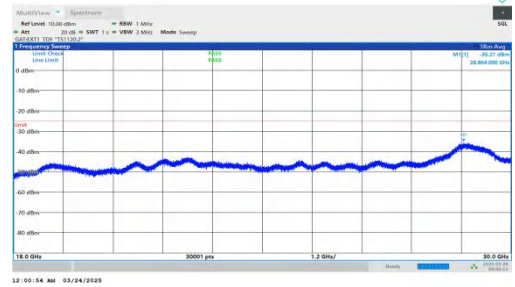

NTNV-DC_2A-n41A-PC2-30-5+70-M+H-QPSK-IDLE-DFT-QPSK-Inner_1RB_Left-1000-3000-PASS

NTNV-DC_2A-n41A-PC2-30-5+70-M+H-QPSK-IDLE-DFT-QPSK-In ner_1RB_Left-18000-30000-PASS