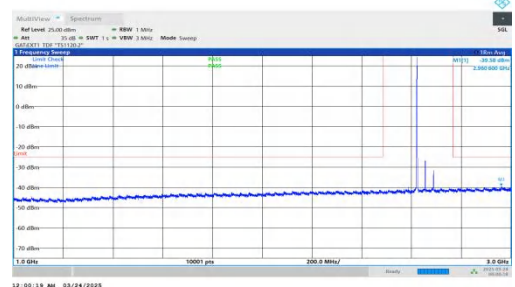

NTNV-DC_2A-n41A-PC2-30-5+70-M+H-QPSK-IDLE-DFT-QPSK-Inner_1RB_Left-0.15-30-PASS

NTNV-DC_2A-n41A-PC2-30-5+70-M+H-QPSK-IDLE-DFT-QPSK-Inner_1RB_Left-1000-3000-PASS