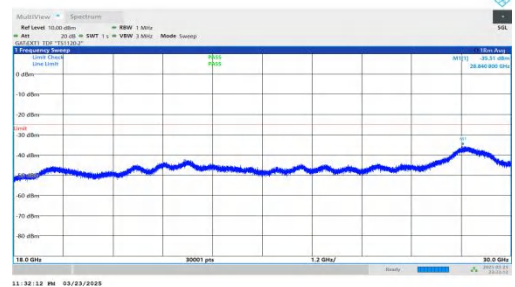

NTNV-DC_2A-n41A-PC2-30-5+50-M+M-QPSK-IDLE-DFT-QPSK-Inner_1RB_Right-1000-3000-PASS

NTNV-DC_2A-n41A-PC2-30-5+50-M+M-QPSK-IDLE-DFT-QPSK-Inner_1RB_Right-18000-30000-PASS