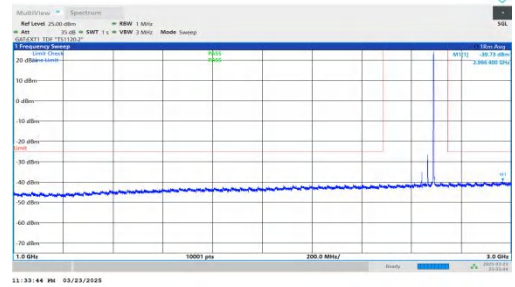

NTNV-DC_2A-n41A-PC2-30-5+50-M+H-QPSK-IDLE-DFT-BPSK-Inner_1RB_Right-0.15-30-PASS

NTNV-DC_2A-n41A-PC2-30-5+50-M+H-QPSK-IDLE-DFT-BPSK-Inner_1RB_Right-1000-3000-PASS