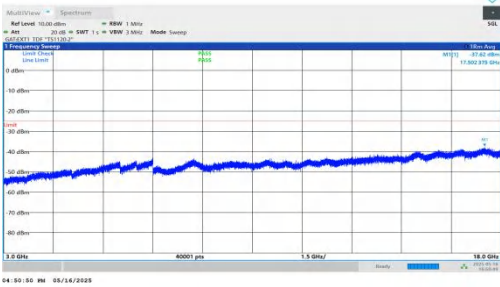

NTNV-DC_2A-n41A-PC2-30-5+70-M+M-QPSK-IDLE-DFT-QPSK-In ner_1RB_Left-30-1000-PASS

NTNV-DC_2A-n41A-PC2-30-5+70-M+M-QPSK-IDLE-DFT-QPSK-Inner_1RB_Left-3000-18000-PASS