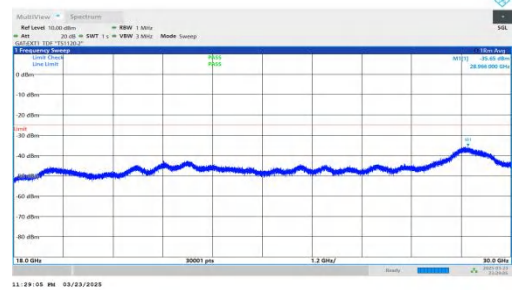

NTNV-DC_2A-n41A-PC2-30-5+50-M+M-QPSK-IDLE-DFT-BPSK-Inter_1RB_Left-1000-3000-PASS

NTNV-DC_2A-n41A-PC2-30-5+50-M+M-QPSK-IDLE-DFT-BPSK-Inter_1RB_Left-18000-30000-PASS