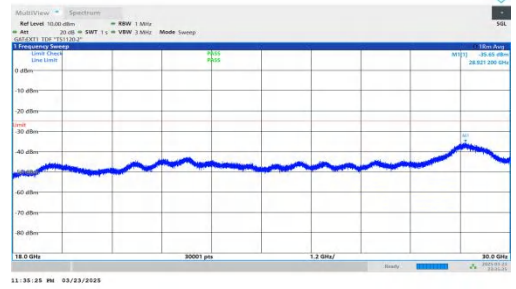

NTNV-DC_2A-n41A-PC2-30-5+50-M+H-QPSK-IDLE-DFT-QPSK-Inner_1RB_Left-1000-3000-PASS

NTNV-DC_2A-n41A-PC2-30-5+50-M+H-QPSK-IDLE-DFT-QPSK-Inter_1RB_Left-18000-30000-PASS