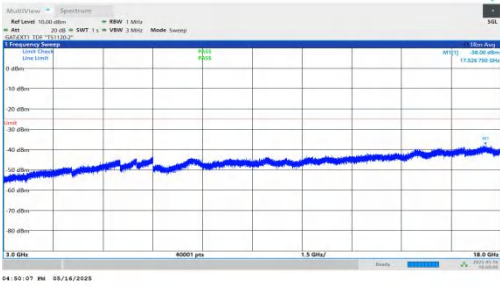

NTNV-DC_2A-n41A-PC2-30-5+70-M+M-QPSK-IDLE-DFT-BPSK-In
ner_1RB_Left-30-1000-PASS

NTNV-DC_2A-n41A-PC2-30-5+70-M+M-QPSK-IDLE-DFT-BPSK-In
ner_1RB_Left-3000-18000-PASS