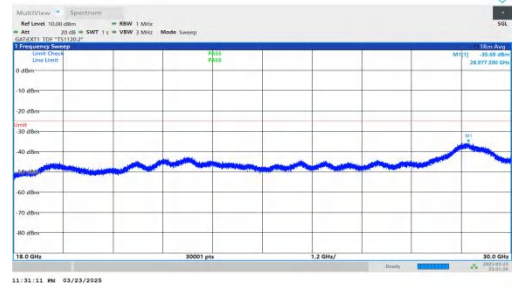

NTNV-DC_2A-n41A-PC2-30-5+50-M+M-QPSK-IDLE-DFT-QPSK-In ner_1RB_Left-1000-3000-PASS

NTNV-DC_2A-n41A-PC2-30-5+50-M+M-QPSK-IDLE-DFT-QPSK-Inner_1RB_Left-18000-30000-PASS