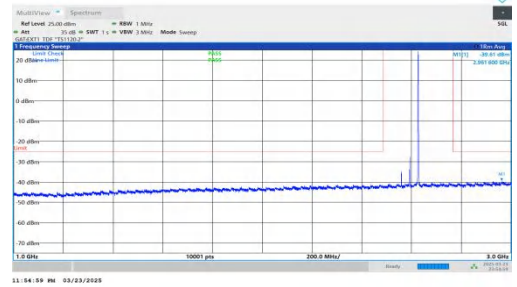

NTNV-DC_2A-n41A-PC2-30-5+70-M+M-QPSK-IDLE-DFT-BPSK-In
ner_1RB_Right-0.15-30-PASS

NTNV-DC_2A-n41A-PC2-30-5+70-M+M-QPSK-IDLE-DFT-BPSK-In ner_1RB_Right-1000-3000-PASS