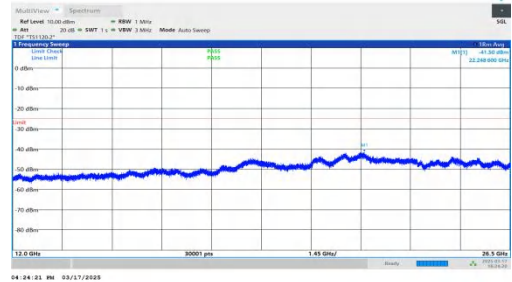

NTNV-DC_2A-n7A-PC3-15-5+20-M+M-QPSK-IDLE-DFT-BPSK-Inner_1RB_Left-12000-26500-PASS