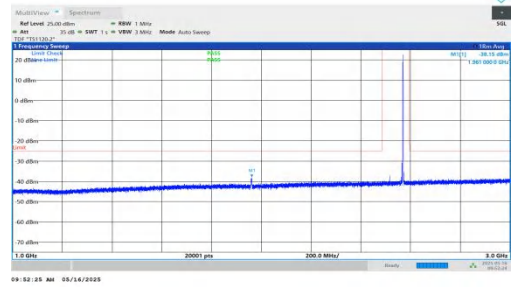

NTNV-DC_2A-n7A-PC3-15-5+20-M+H-QPSK-IDLE-DFT-BPSK-Inner_1RB_Right-1000-3000-PASS