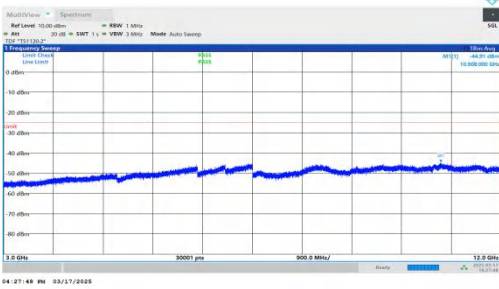

NTNV-DC_2A-n7A-PC3-15-5+20-M+H-QPSK-IDLE-DFT-QPSK-Inner_1RB_Left-3000-12000-PASS