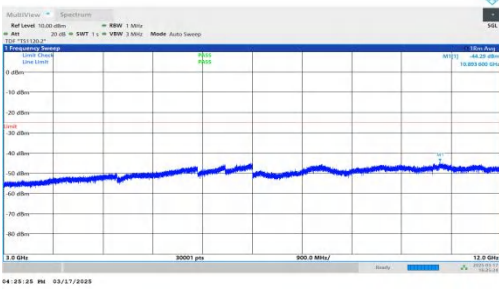

NTNV-DC_2A-n7A-PC3-15-5+20-M+M-QPSK-IDLE-DFT-QPSK-Inner_1RB_Left-3000-12000-PASS