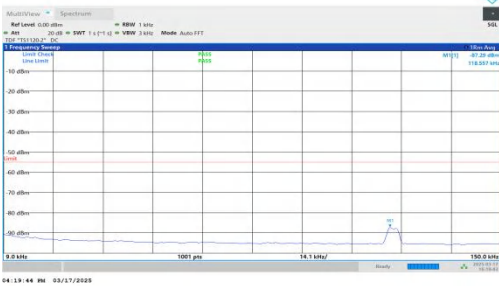

NTNV-DC_2A-n7A-PC3-15-5+15-M+H-QPSK-IDLE-DFT-BPSK-Inner_1RB_Right-0.009-0.15-PASS