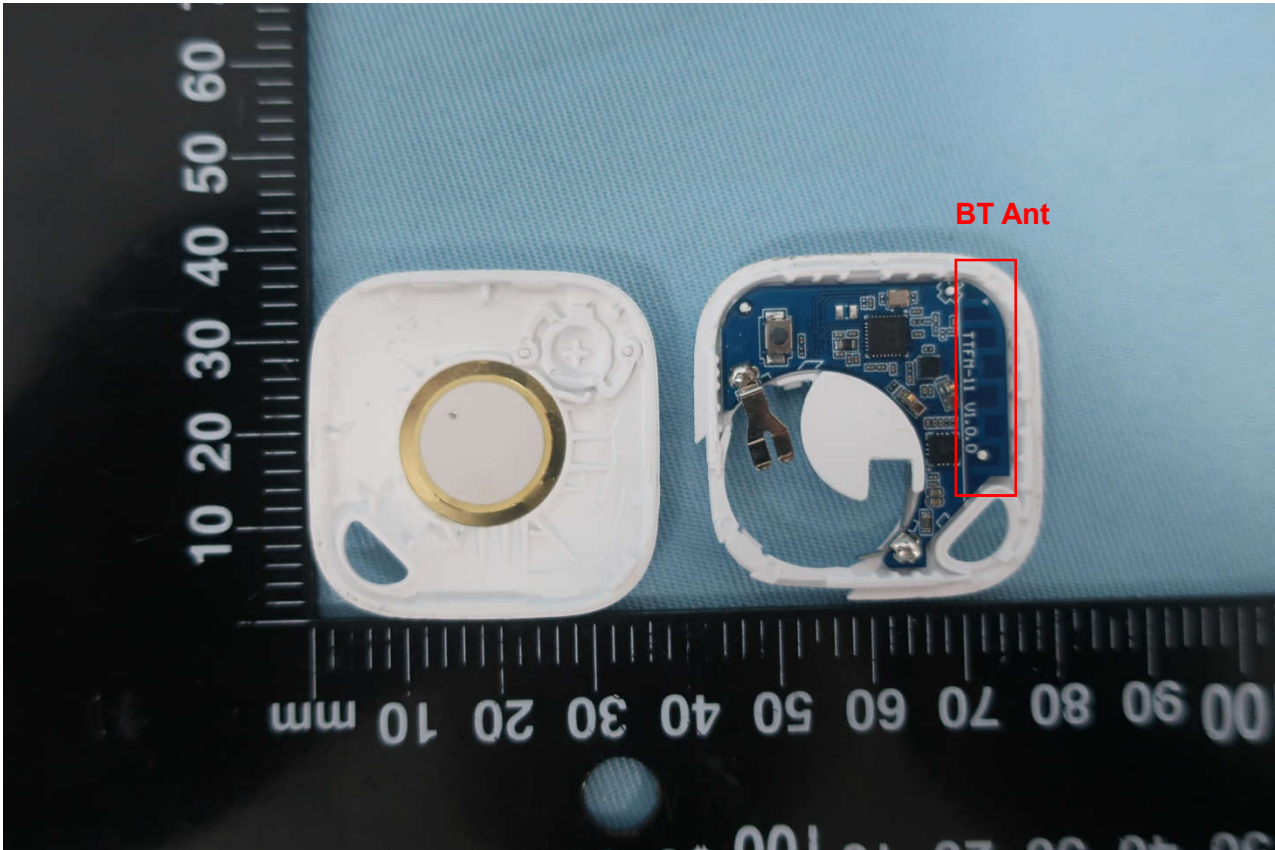

Test Setup Photo

BT Ant

00 90 80 70 60 50 40 30 20 10 mm