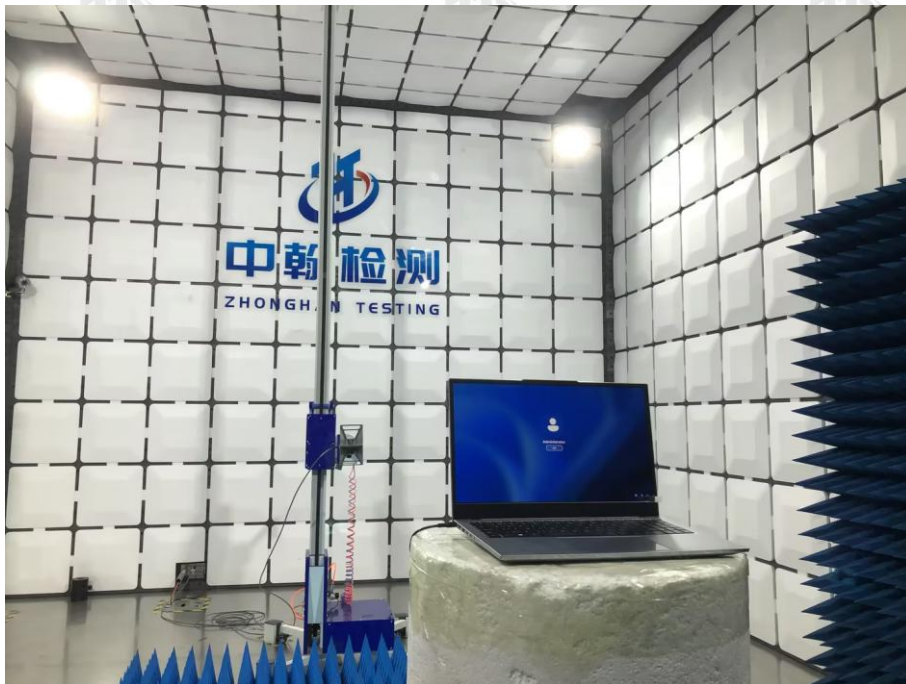

ZHONGHAN

FCC ID : 2BEV6-L156U

EUT TEST PHOTOS

ZHONGHAN

FCC ID : 2BEV6-L156U

***** END OF REPORT *****