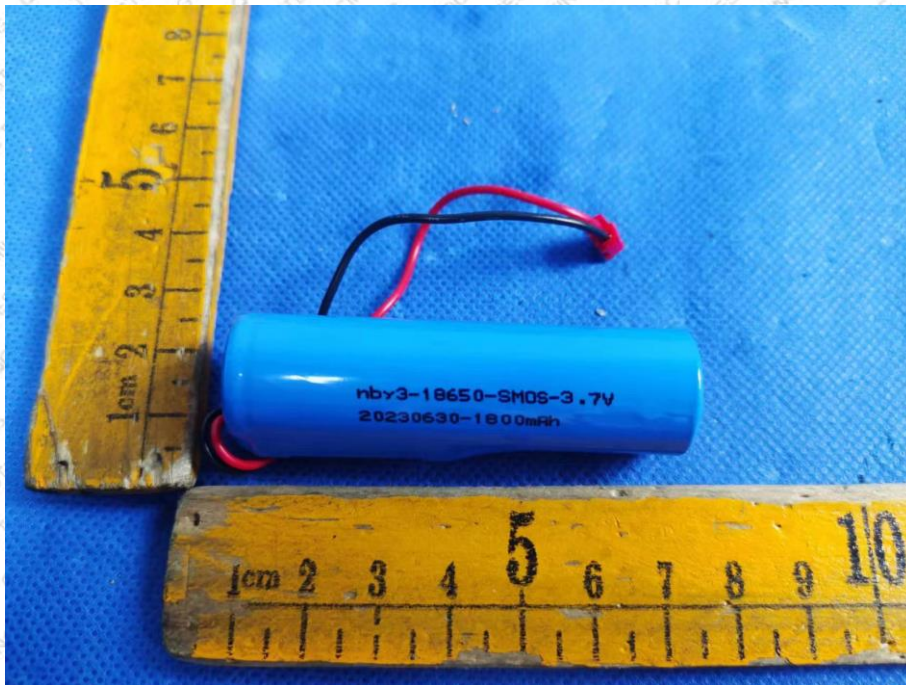

Product Name: Speaker

Test Model No.: KB-BC80

EUT Constructional Details

-----End-----