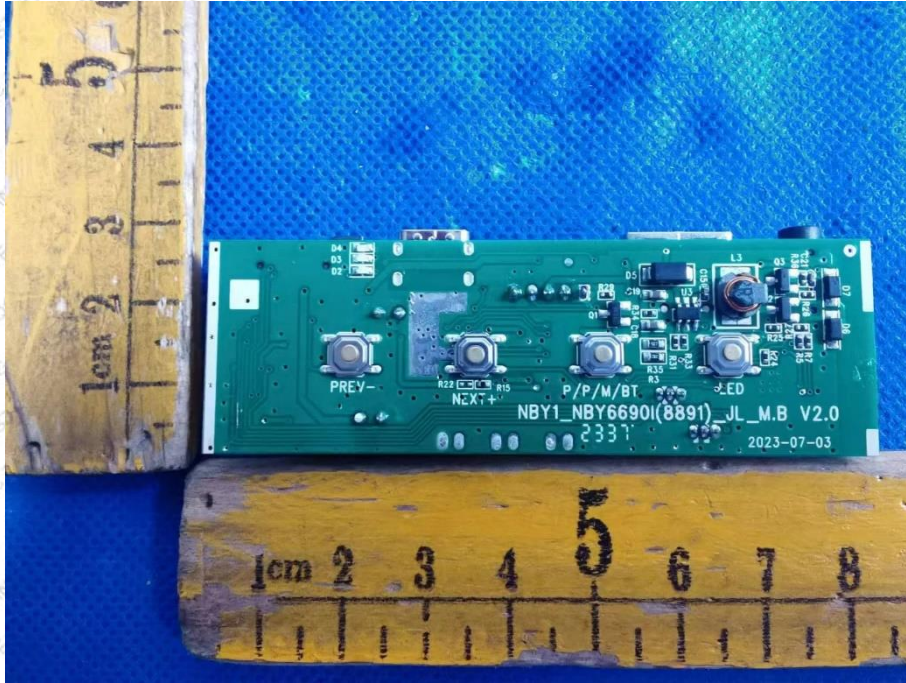

Product Name: Speaker

Test Model No.: KB-BC80

EUT Constructional Details

-----End-----