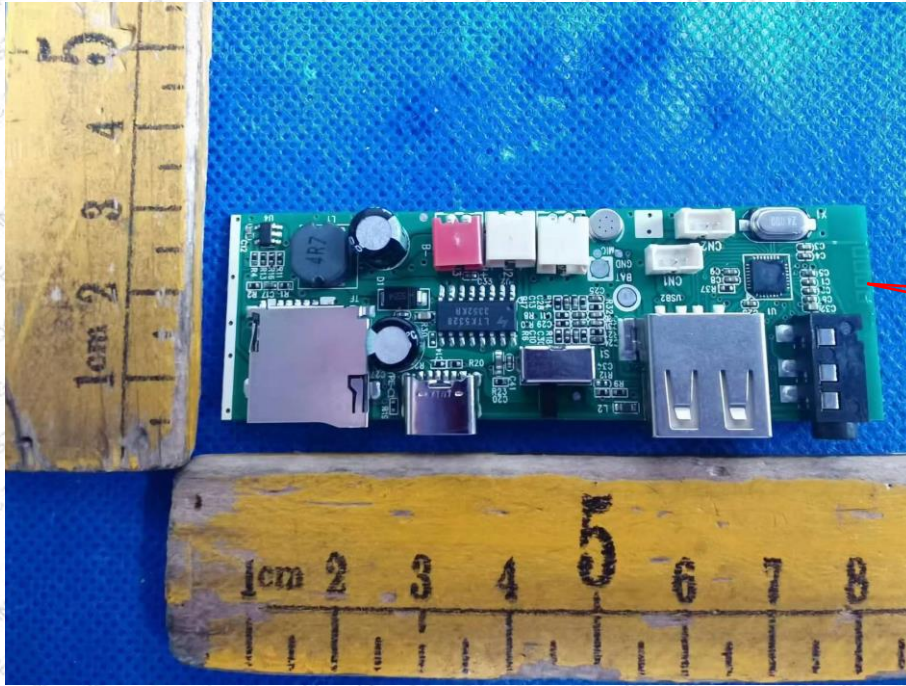

Product Name: Speaker

Test Model No.: KB-BC80

EUT Constructional Details

-----End-----