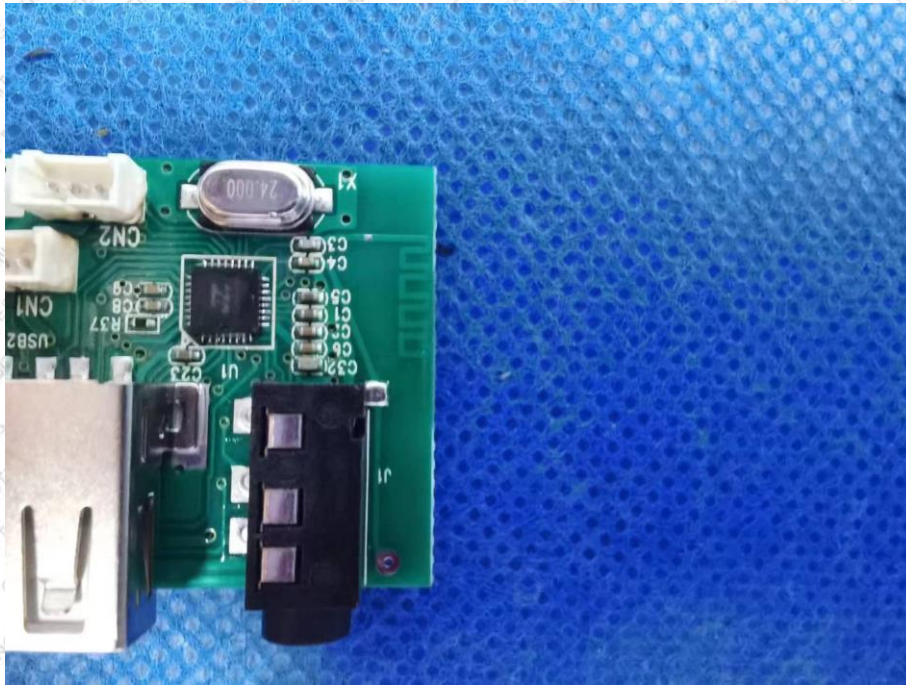

Product Name: Speaker

Test Model No.: KB-BC80

EUT Constructional Details

-----End-----