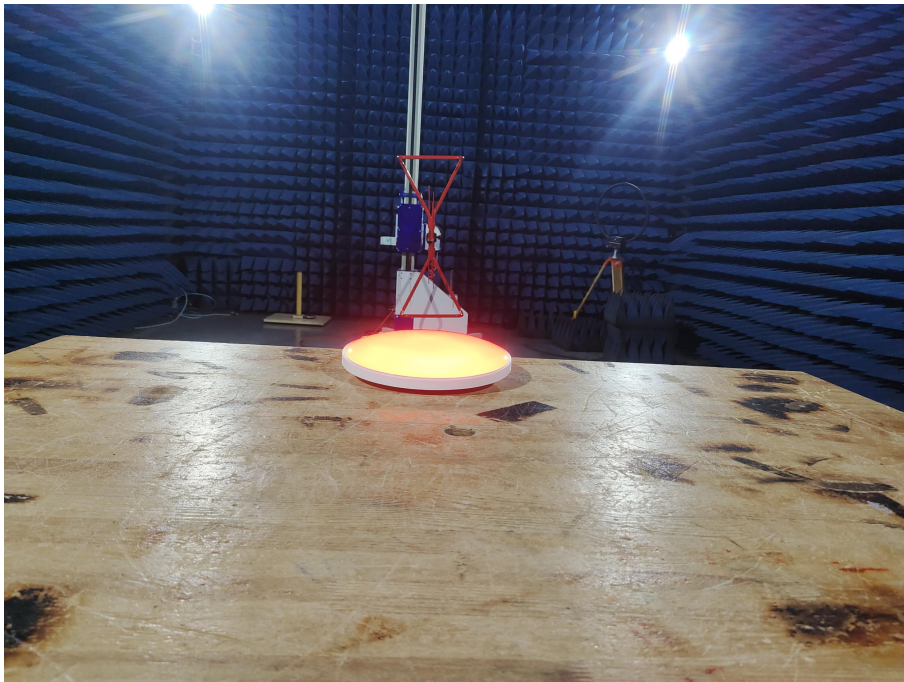

Model No.: TUYA-CEILING-24W

CE TEST SETUP

RE TEST SETUP

Model No.: TUYA-CEILING-24W

RE TEST SETUP