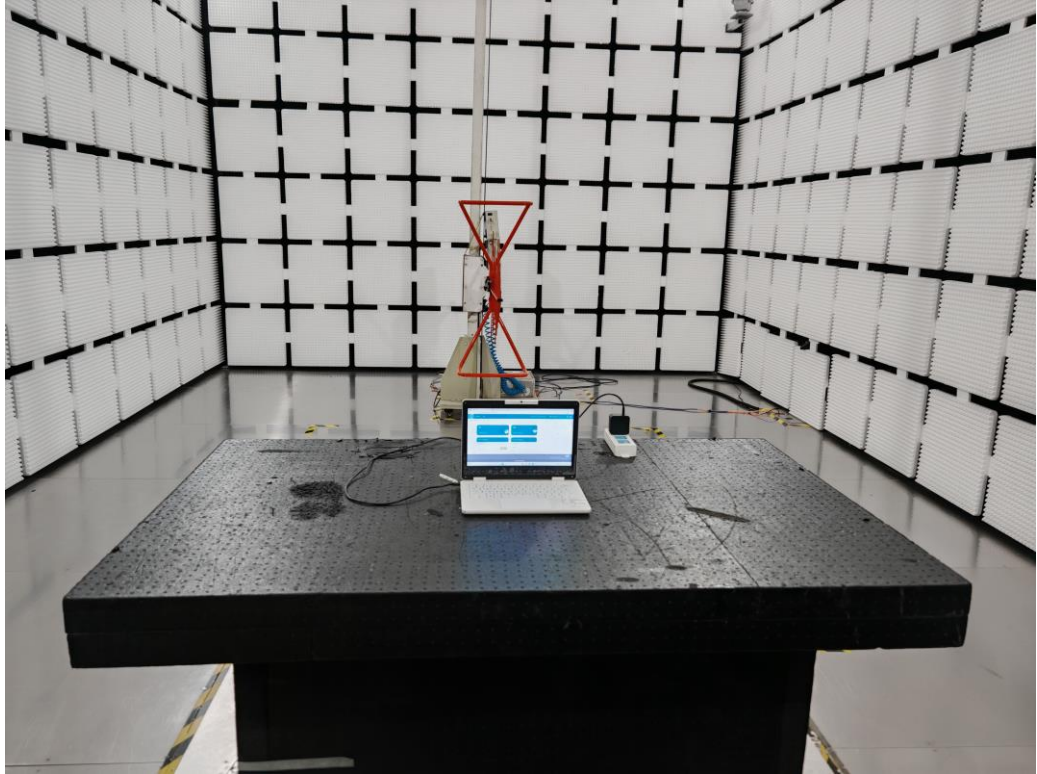

TEST SETUP PHOTOGRAPHS OF EUT

AC POWER LINE CONDUCTED EMISSION TEST

Front View

Side View

RADIATED EMISSION TEST

Below 1GHz

Above 1GHz