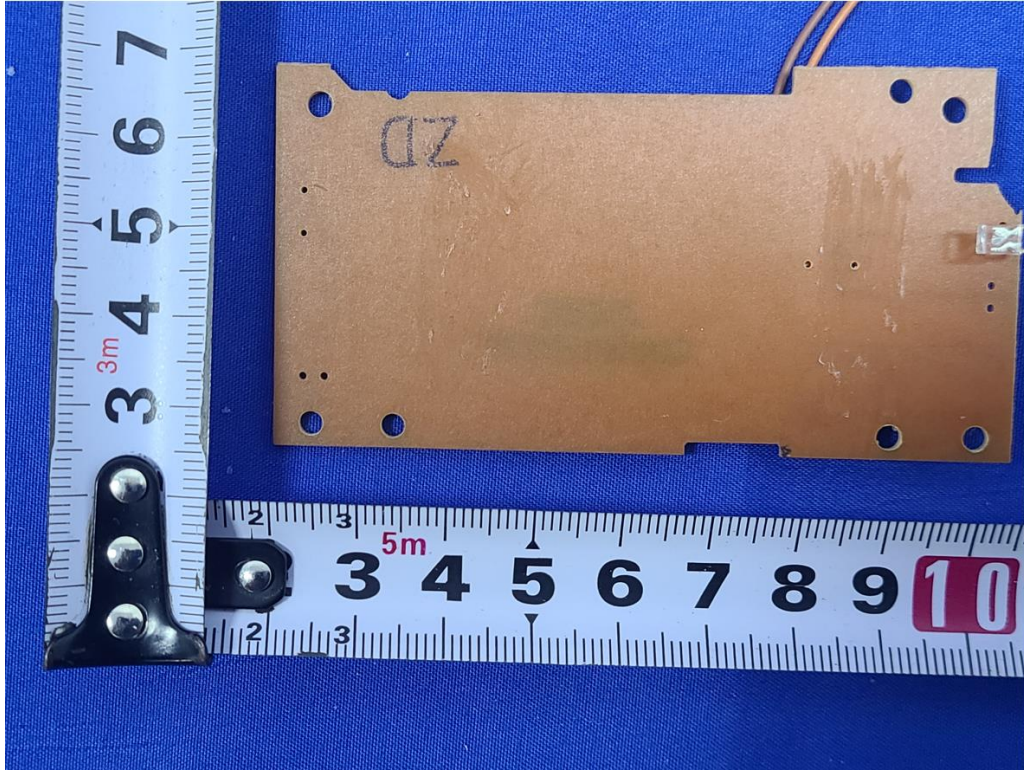

Appendix - Internal Photographs of EUT Constructional Details
FCC ID: 2BDRQ-RTP403
Model: RTP-403

Photo 1

Photo 2

Photo 3

Photo 4

Photo 5

Photo 6

Photo 7

Photo 8

Photo 9

Photo 10

Photo 11