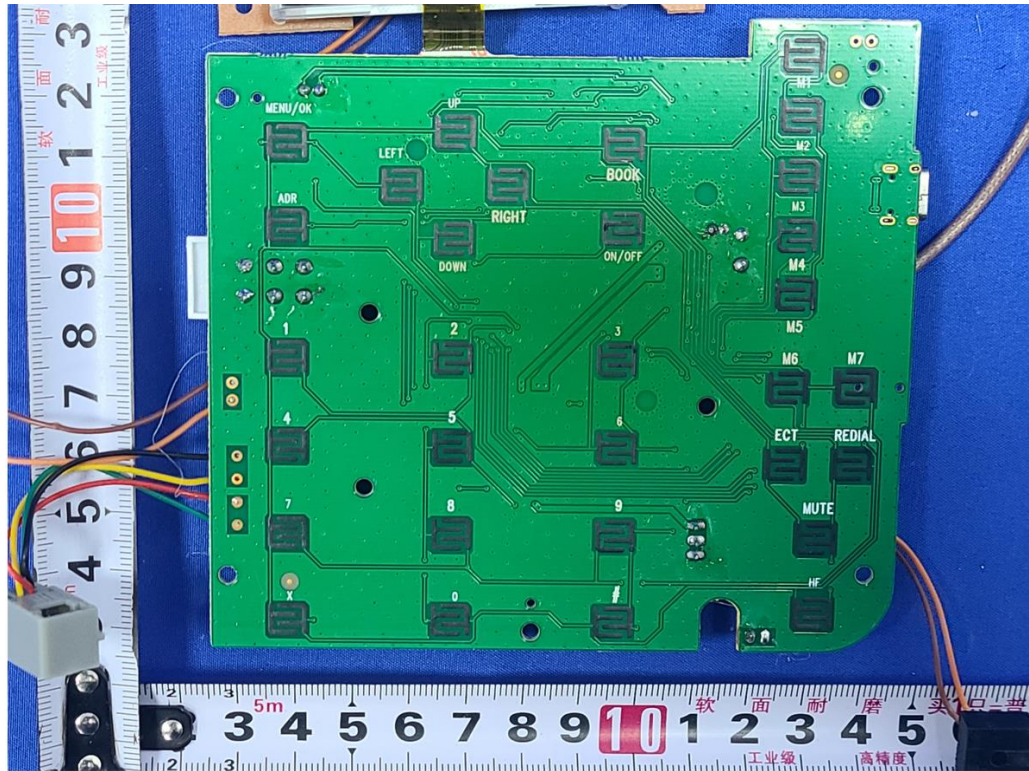

Appendix - Internal Photographs of EUT Constructional Details
FCC ID: 2BDRQ-RTP403
Model: RTP-403

Photo 1

Photo 2

Photo 3

Photo 4

Photo 5

Photo 6

Photo 7

Photo 8

Photo 9

Photo 10

Photo 11