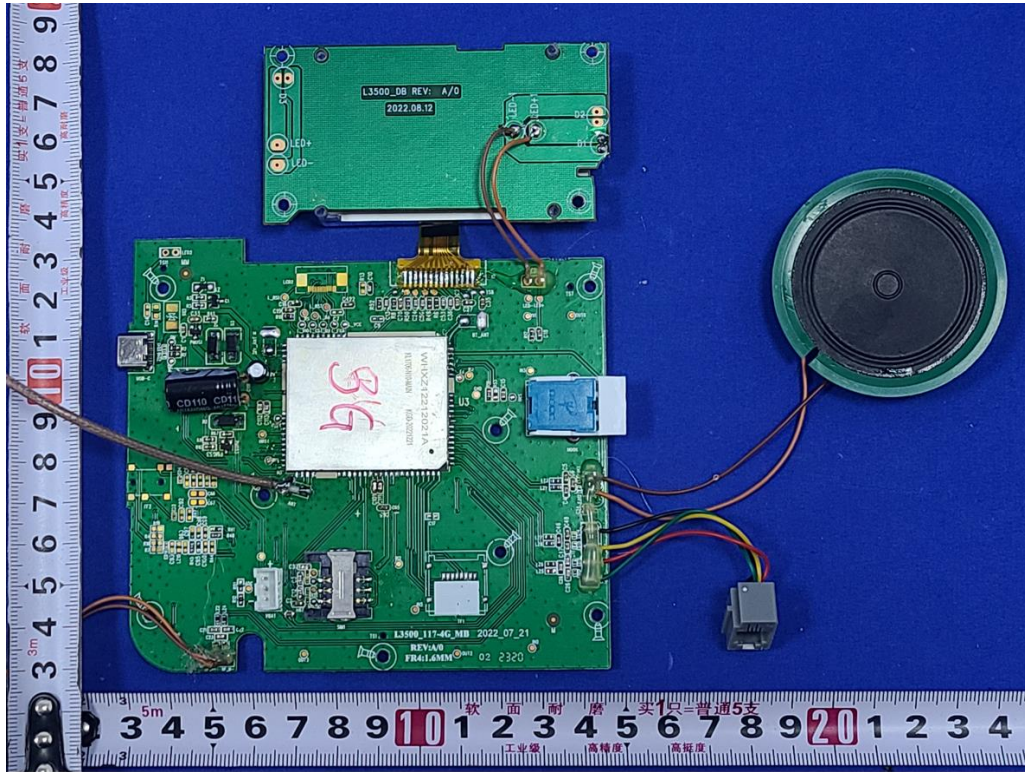

Appendix - Internal Photographs of EUT Constructional Details
FCC ID: 2BDRQ-RTP403
Model: RTP-403

Photo 1

Photo 2

Photo 3

Photo 4

Photo 5

Photo 6

Photo 7