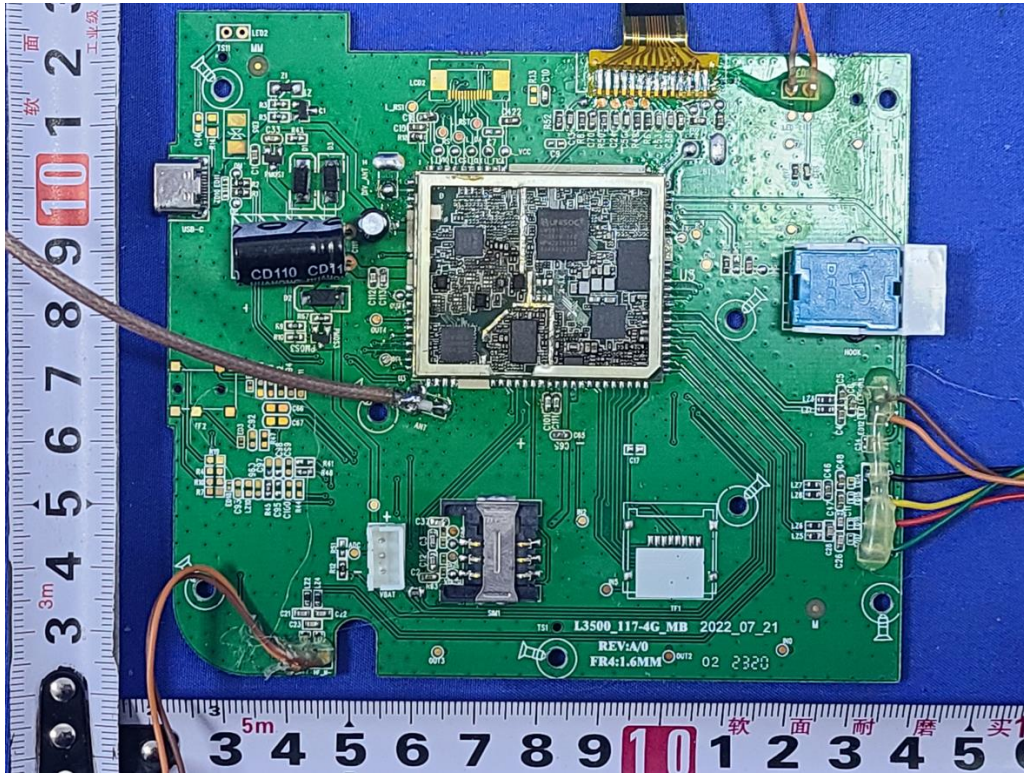

Appendix - Internal Photographs of EUT Constructional Details
FCC ID: 2BDRQ-RTP403
Model: RTP-403

Photo 1

Photo 2

Photo 3

Photo 4

Photo 5

Photo 6

Photo 7

Photo 8

Photo 9

Photo 10

Photo 11