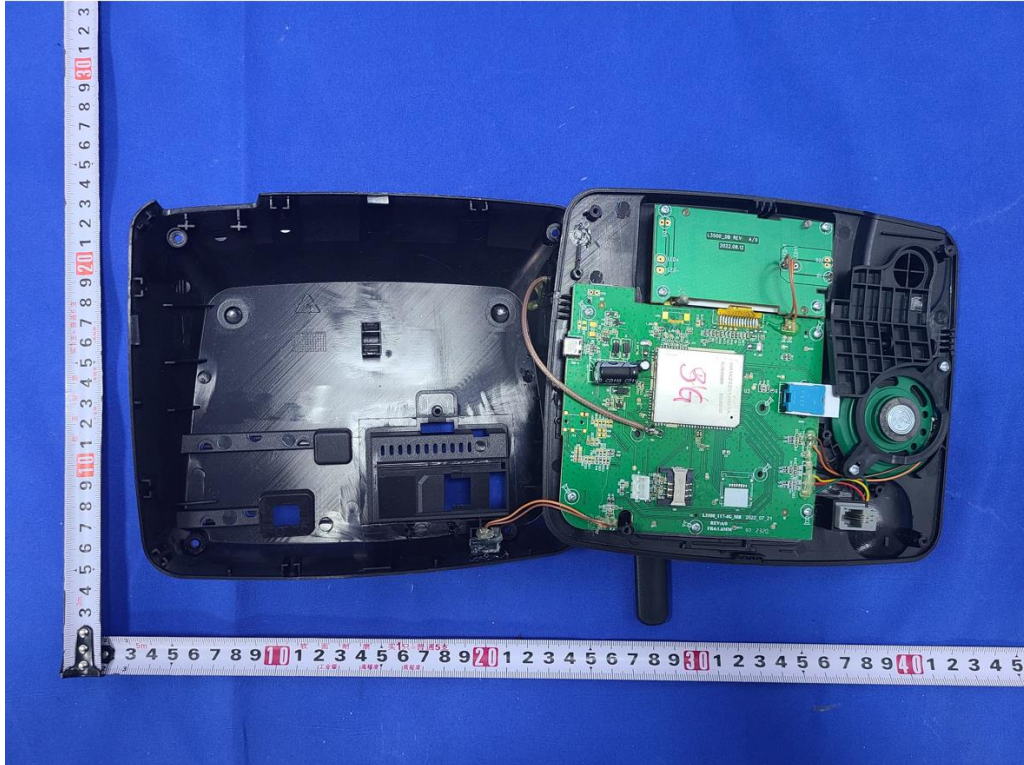

Appendix - Internal Photographs of EUT Constructional Details
FCC ID: 2BDRQ-RTP403
Model: RTP-403

Photo 1

Photo 2

Photo 3

Photo 4

Photo 5

Photo 6

Photo 7

Photo 8

Photo 9

Photo 10

Photo 11