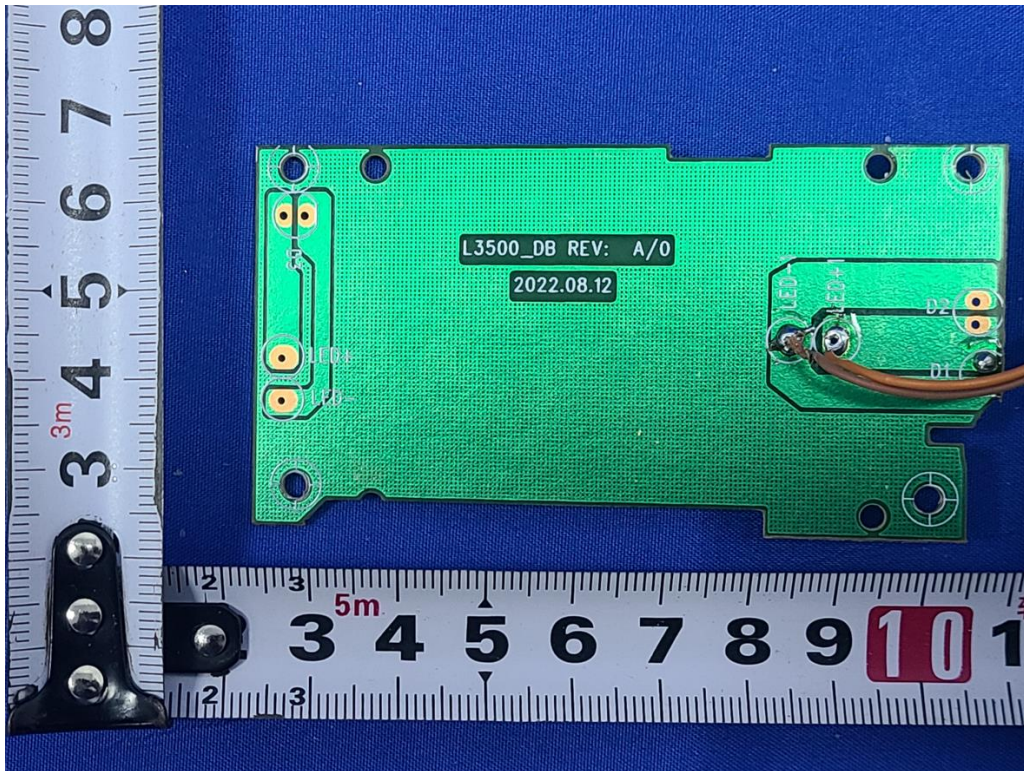

Appendix - Internal Photographs of EUT Constructional Details
FCC ID: 2BDRQ-RTP403
Model: RTP-403

Photo 1

Photo 2

Photo 3

Photo 4

Photo 5

Photo 6

Photo 7

Photo 8

Photo 9

Photo 10

Photo 11