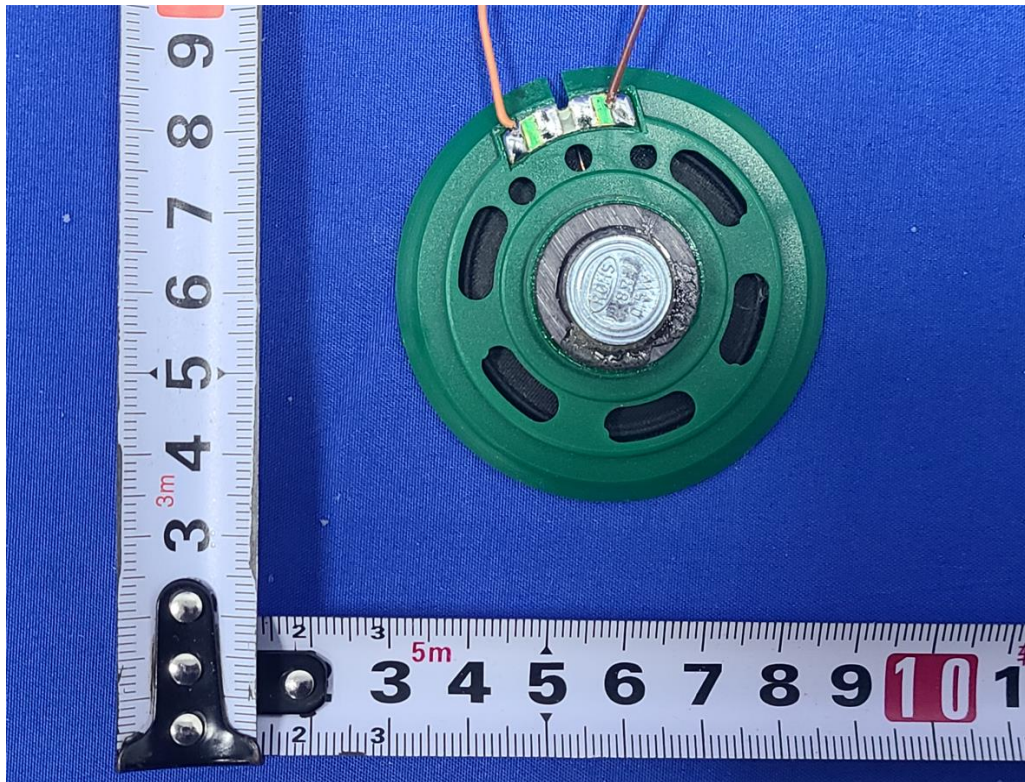

Appendix - Internal Photographs of EUT Constructional Details
FCC ID: 2BDRQ-RTP403
Model: RTP-403

Photo 1

Photo 2

Photo 3

Photo 4

Photo 5

Photo 6

Photo 7

Photo 8

Photo 9

Photo 10

Photo 11