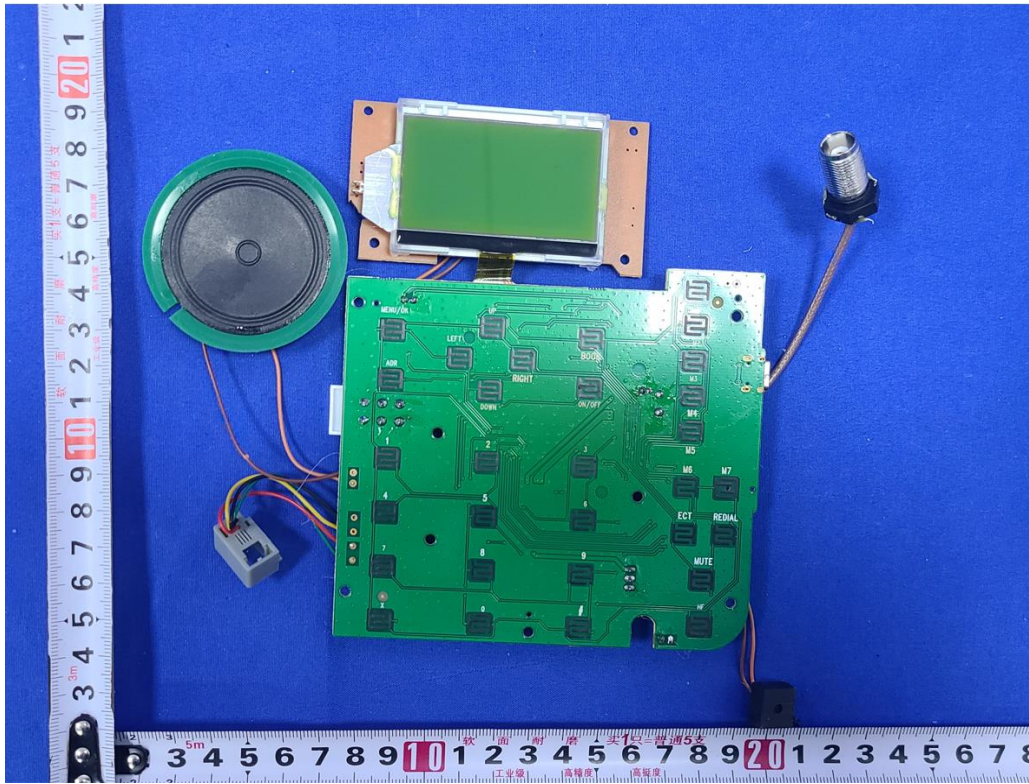

Appendix - Internal Photographs of EUT Constructional Details
FCC ID: 2BDRQ-RTP403
Model: RTP-403

Photo 1

Photo 2

Photo 3

Photo 4

Photo 5

Photo 6

Photo 7

Photo 8

Photo 9

Photo 10

Photo 11