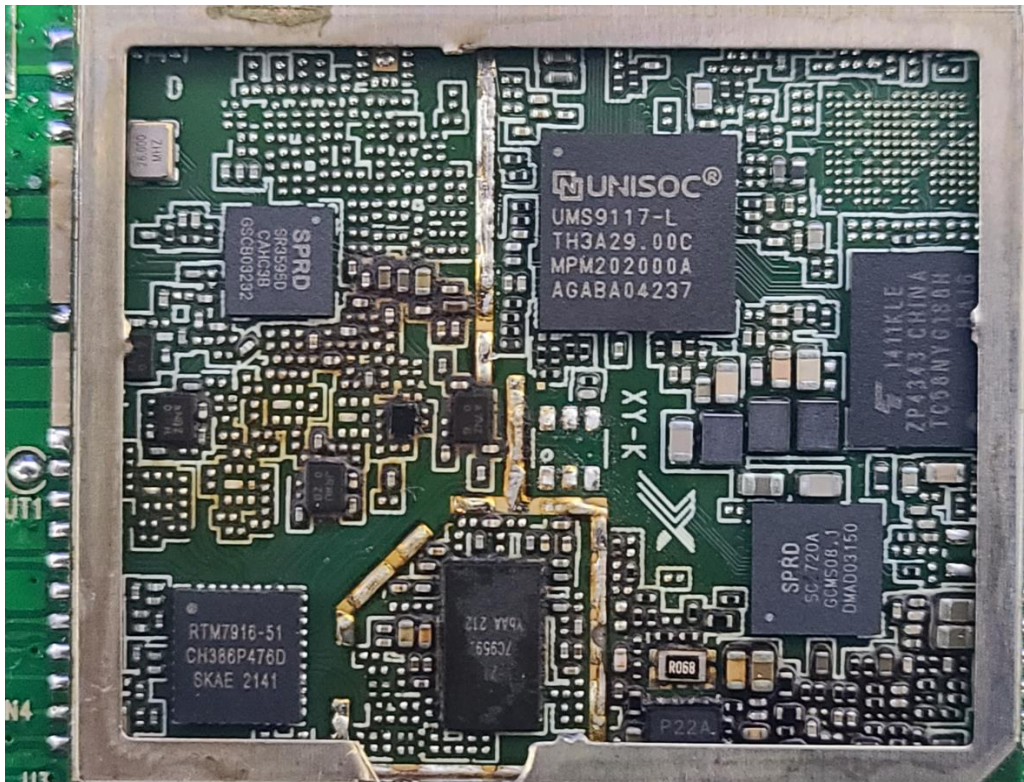

Appendix - Internal Photographs of EUT Constructional Details
FCC ID: 2BDRQ-RTP403
Model: RTP-403

Photo 1

Photo 2

Photo 3

Photo 4

Photo 5

Photo 6

Photo 7

Photo 8

Photo 9

Photo 10

Photo 11