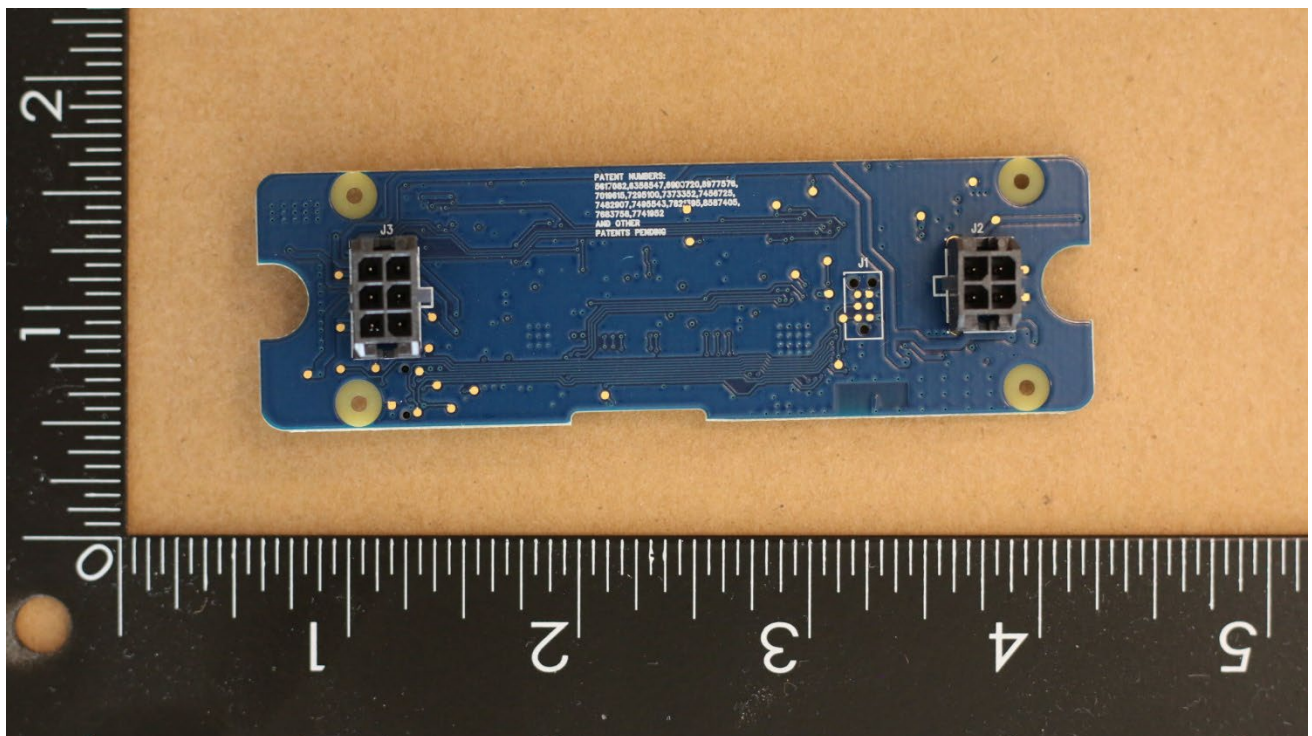

Main PCB

MicroIQ Internal Photos

MicroIQ Prox 6-Button [HVIN: W, B]

Keypad PCB

MicroIQ Internal Photos

KnexIQ [HVIN: KnexIQ]

MicroIQ Internal Photos

KnexIQ [HVIN: KnexIQ]

Keypad PCB

MicroIQ Internal Photos

125 kHz Loop Antenna (Common to all models)

Top View

Bottom View