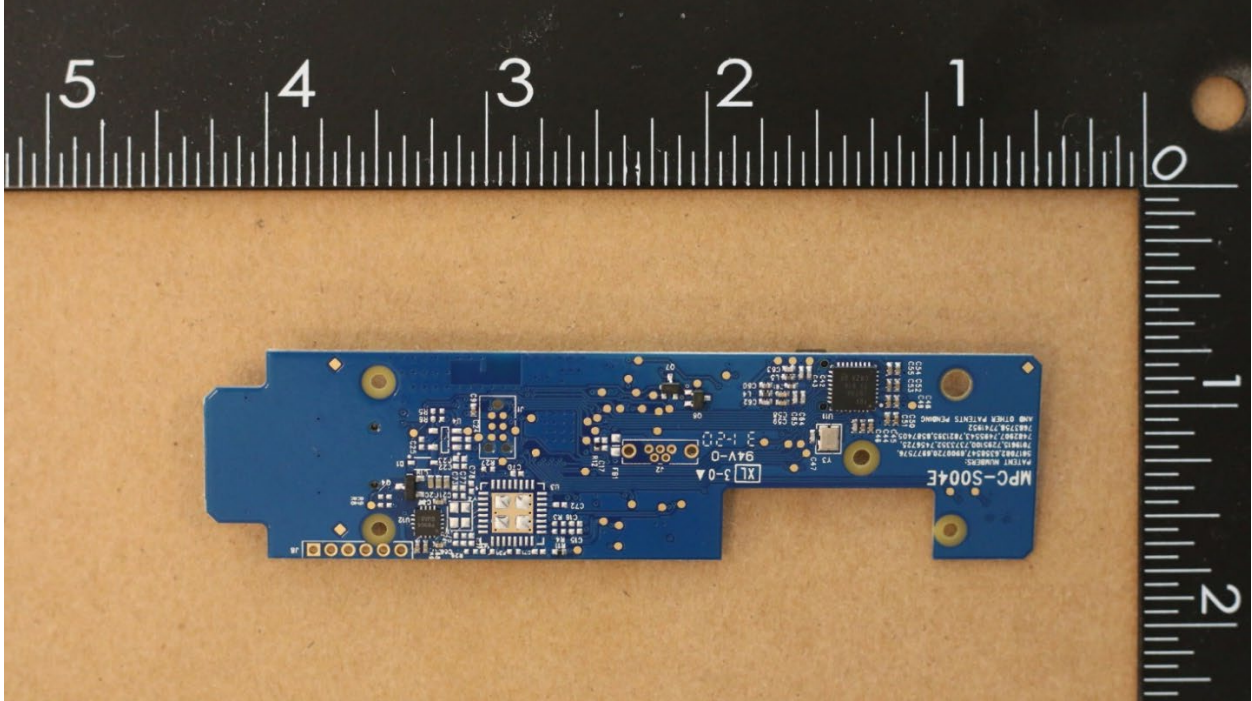

MicroIQ Internal Photos

MicroIQ Prox 12-Button [HVIN: WL, BL]

Main PCB

MicroIQ Internal Photos

MicroIQ Prox 12-Button [HVIN: WL, BL]

Keypad PCB

MicroIQ Internal Photos

MicroIQ Prox 6-Button [HVIN: W, B]

Main PCB

MicroIQ Internal Photos

MicroIQ Prox 6-Button [HVIN: W, B]

Keypad PCB

MicroIQ Internal Photos

KnexIQ [HVIN: KnexIQ]

MicroIQ Internal Photos

KnexIQ [HVIN: KnexIQ]

Keypad PCB

MicroIQ Internal Photos

125 kHz Loop Antenna (Common to all models)

Top View

Bottom View