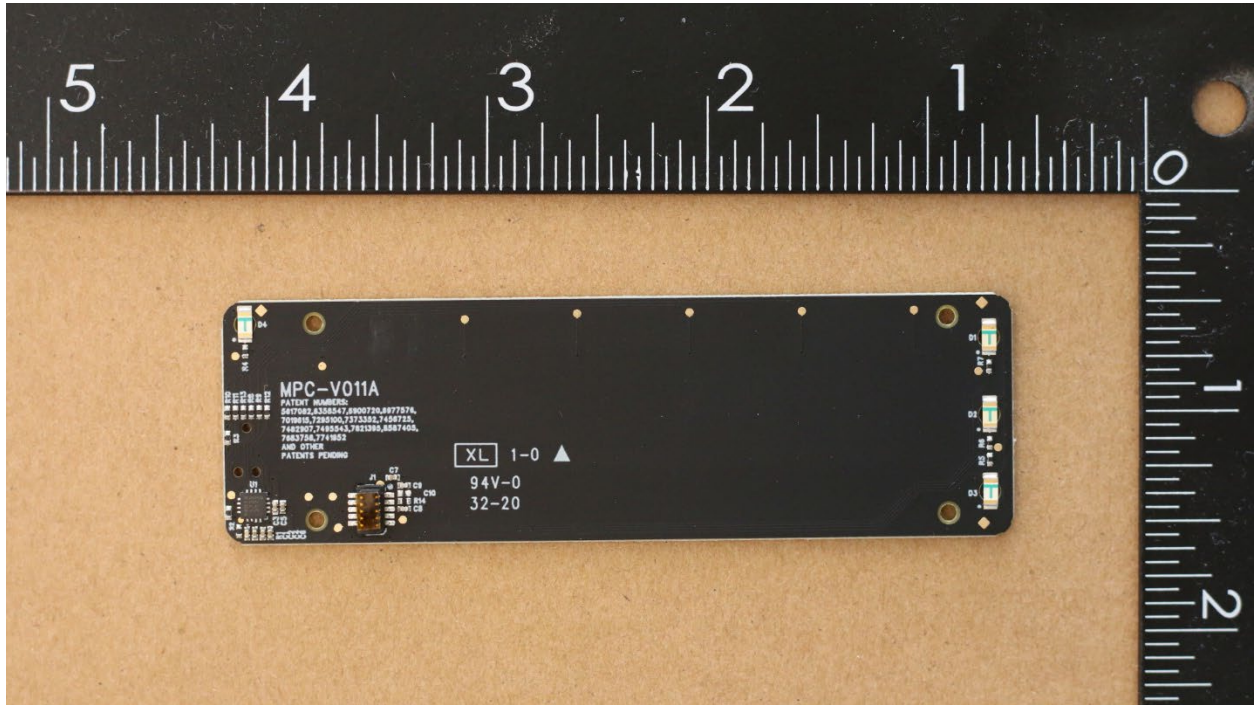

MicroIQ Internal Photos

MicroIQ Prox 12-Button [HVIN: WL, BL]

Main PCB

MicroIQ Internal Photos

MicroIQ Prox 12-Button [HVIN: WL, BL]

Keypad PCB

MicroIQ Internal Photos

MicroIQ Prox 6-Button [HVIN: W, B]

Main PCB

MicroIQ Internal Photos

MicroIQ Prox 6-Button [HVIN: W, B]

Keypad PCB

MicroIQ Internal Photos

KnexIQ [HVIN: KnexIQ]

MicroIQ Internal Photos

KnexIQ [HVIN: KnexIQ]

Keypad PCB

MicroIQ Internal Photos

125 kHz Loop Antenna (Common to all models)

Top View

Bottom View