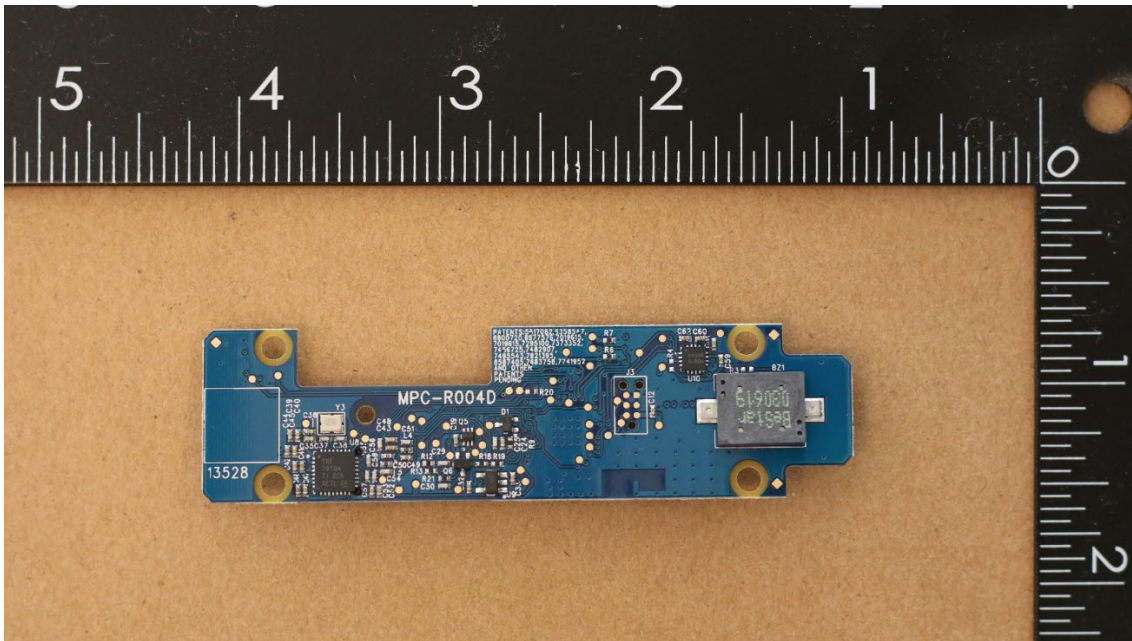

MicroIQ Internal Photos

MicroIQ Prox 12-Button [HVIN: WL, BL]

Main PCB

MicroIQ Internal Photos

MicroIQ Prox 12-Button [HVIN: WL, BL]

Keypad PCB

MicroIQ Internal Photos

MicroIQ Prox 6-Button [HVIN: W, B]

Main PCB

MicroIQ Internal Photos

MicroIQ Prox 6-Button [HVIN: W, B]

Keypad PCB

MicroIQ Internal Photos

KnexIQ [HVIN: KnexIQ]

MicroIQ Internal Photos

KnexIQ [HVIN: KnexIQ]

Keypad PCB

MicroIQ Internal Photos

125 kHz Loop Antenna (Common to all models)

Top View

Bottom View