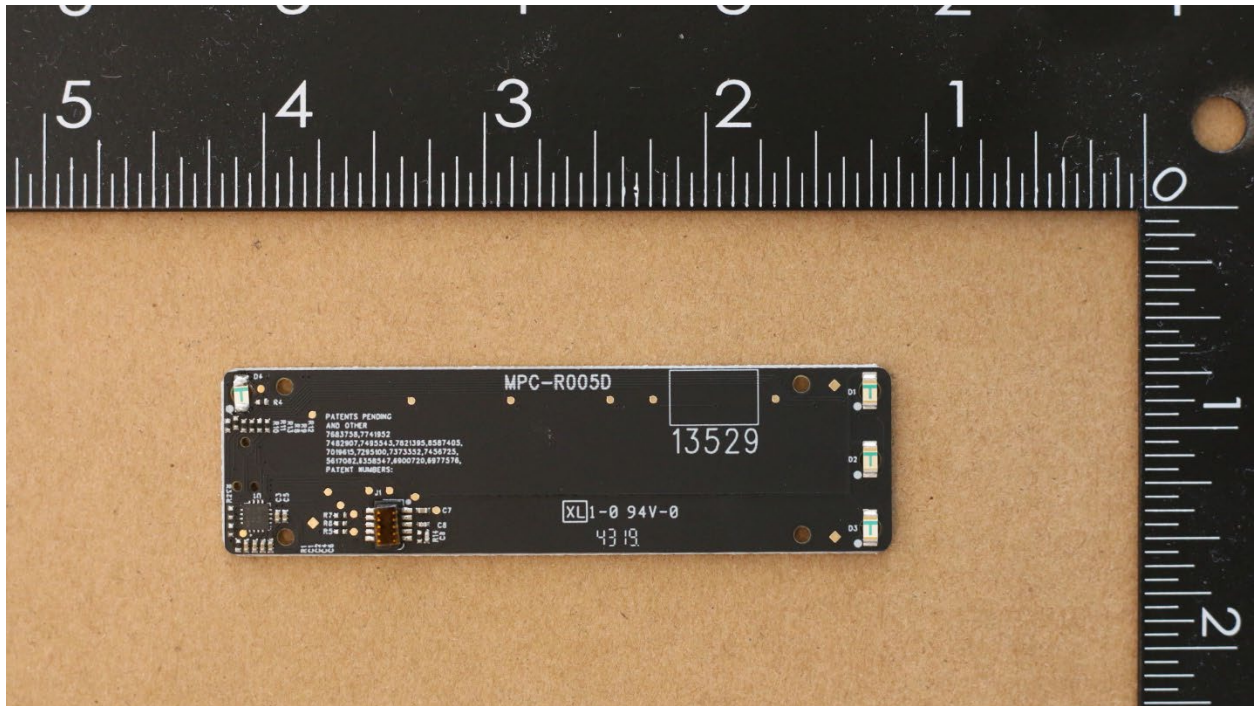

Main PCB

MicroIQ Internal Photos

MicroIQ Prox 6-Button [HVIN: W, B]

Keypad PCB

MicroIQ Internal Photos

KnexIQ [HVIN: KnexIQ]

MicroIQ Internal Photos

KnexIQ [HVIN: KnexIQ]

Keypad PCB

MicroIQ Internal Photos

125 kHz Loop Antenna (Common to all models)

Top View

Bottom View