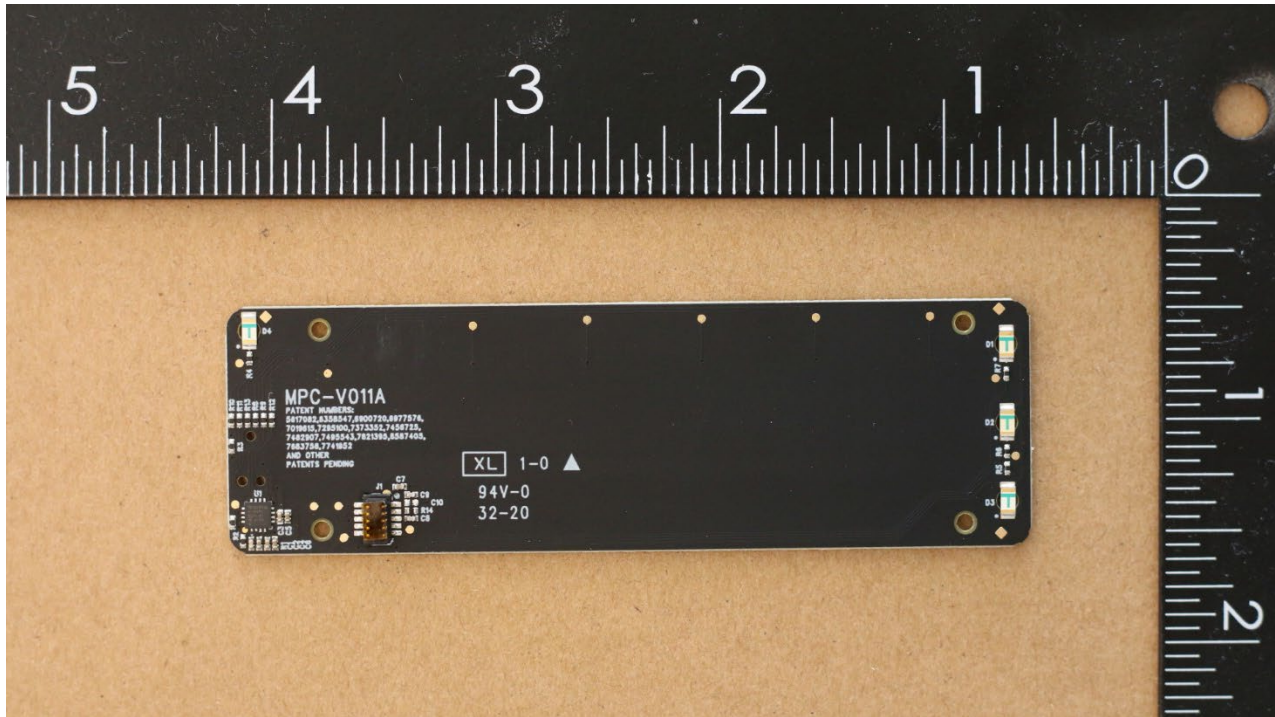

MicroIQ Internal Photos

MicroIQ Prox 12-Button [HVIN: WL, BL]

Main PCB

MicroIQ Internal Photos

MicroIQ Prox 12-Button [HVIN: WL, BL]

Keypad PCB

MicroIQ Internal Photos

MicroIQ Prox 6-Button [HVIN: W, B]

Main PCB

MicroIQ Internal Photos

MicroIQ Prox 6-Button [HVIN: W, B]

Keypad PCB

MicroIQ Internal Photos

KnexIQ [HVIN: KnexIQ]

MicroIQ Internal Photos

KnexIQ [HVIN: KnexIQ]

Keypad PCB

MicroIQ Internal Photos

125 kHz Loop Antenna (Common to all models)

Top View

Bottom View