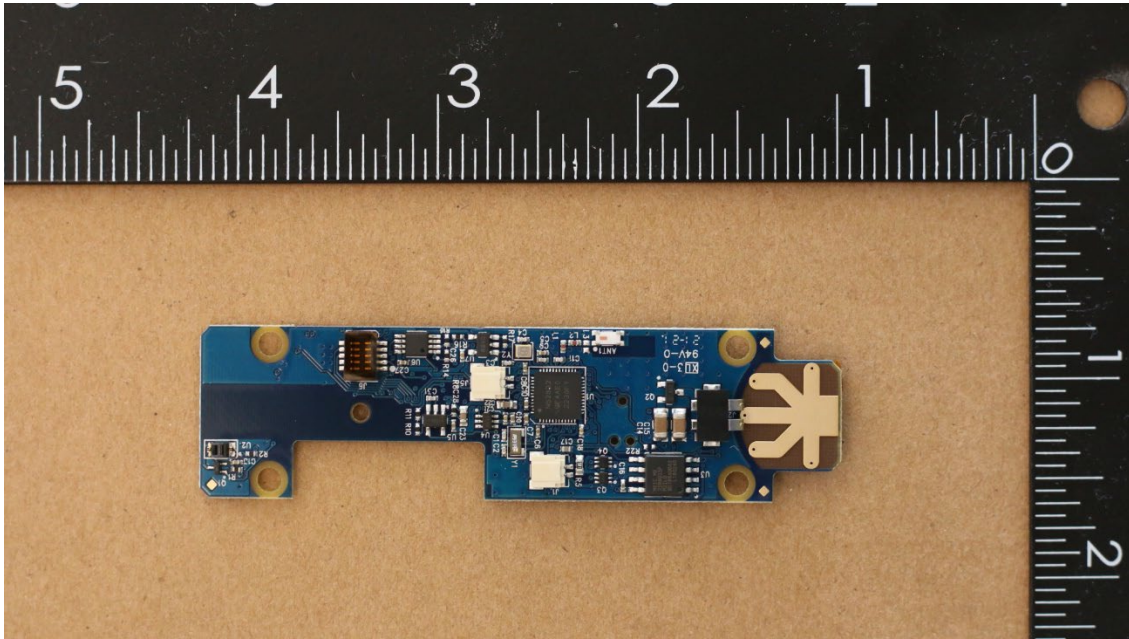

MicroIQ Internal Photos

MicroIQ Prox 12-Button [HVIN: WL, BL]

Main PCB

MicroIQ Internal Photos

MicroIQ Prox 12-Button [HVIN: WL, BL]

Keypad PCB

MicroIQ Internal Photos

MicroIQ Prox 6-Button [HVIN: W, B]

Main PCB

MicroIQ Internal Photos

MicroIQ Prox 6-Button [HVIN: W, B]

Keypad PCB

MicroIQ Internal Photos

KnexIQ [HVIN: KnexIQ]

MicroIQ Internal Photos

KnexIQ [HVIN: KnexIQ]

Keypad PCB

MicroIQ Internal Photos

125 kHz Loop Antenna (Common to all models)

Top View

Bottom View