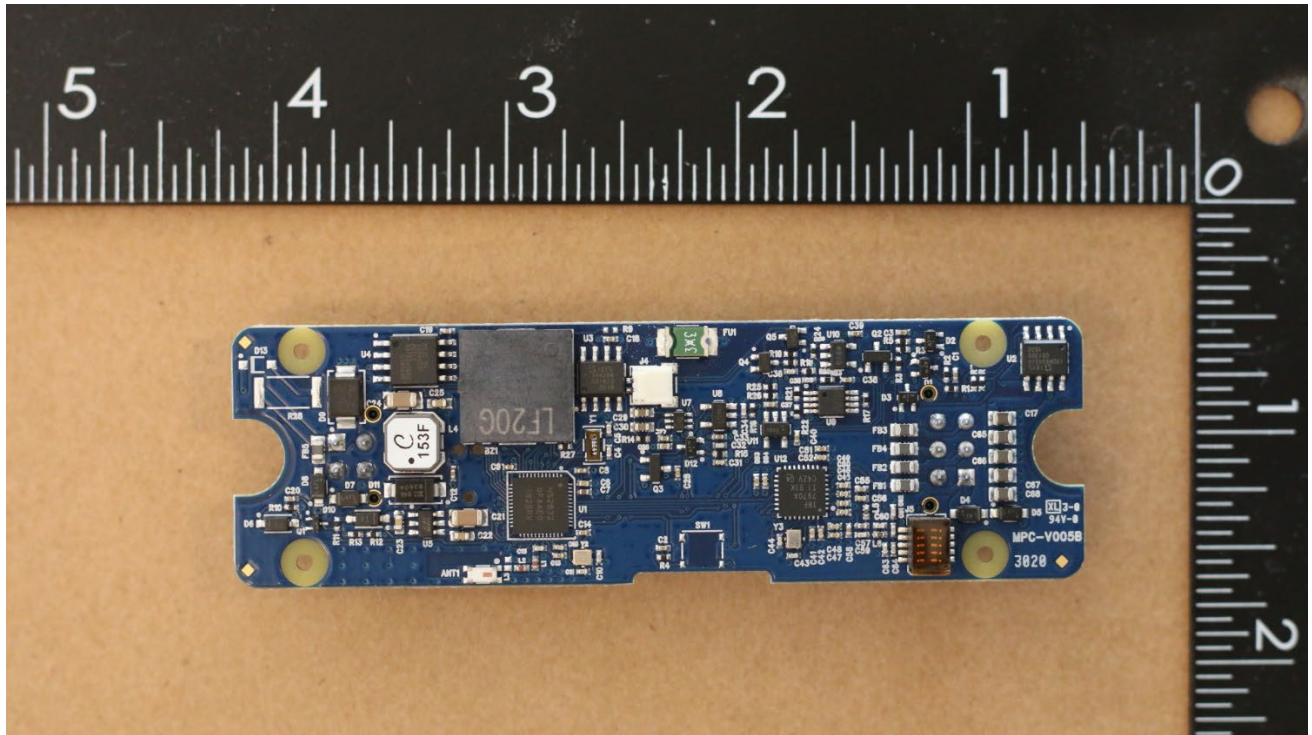

Main PCB

MicroIQ Internal Photos

MicroIQ Prox 6-Button [HVIN: W, B]

Keypad PCB

MicroIQ Internal Photos

KnexIQ [HVIN: KnexIQ]

MicroIQ Internal Photos

KnexIQ [HVIN: KnexIQ]

Keypad PCB

MicroIQ Internal Photos

125 kHz Loop Antenna (Common to all models)

Top View

Bottom View