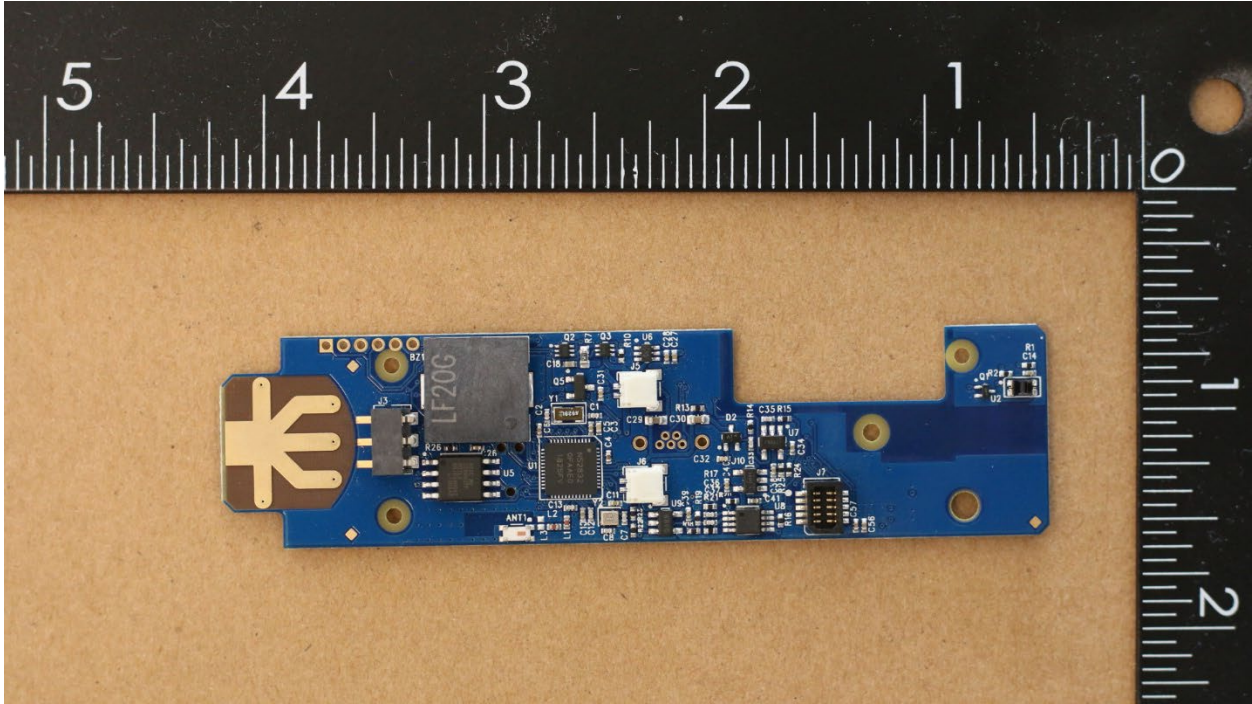

MicroIQ Internal Photos

MicroIQ Prox 12-Button [HVIN: WL, BL]

Main PCB

MicroIQ Internal Photos

MicroIQ Prox 12-Button [HVIN: WL, BL]

Keypad PCB

MicroIQ Internal Photos

MicroIQ Prox 6-Button [HVIN: W, B]

Main PCB

MicroIQ Internal Photos

MicroIQ Prox 6-Button [HVIN: W, B]

Keypad PCB

MicroIQ Internal Photos

KnexIQ [HVIN: KnexIQ]

MicroIQ Internal Photos

KnexIQ [HVIN: KnexIQ]

Keypad PCB

MicroIQ Internal Photos

125 kHz Loop Antenna (Common to all models)

Top View

Bottom View