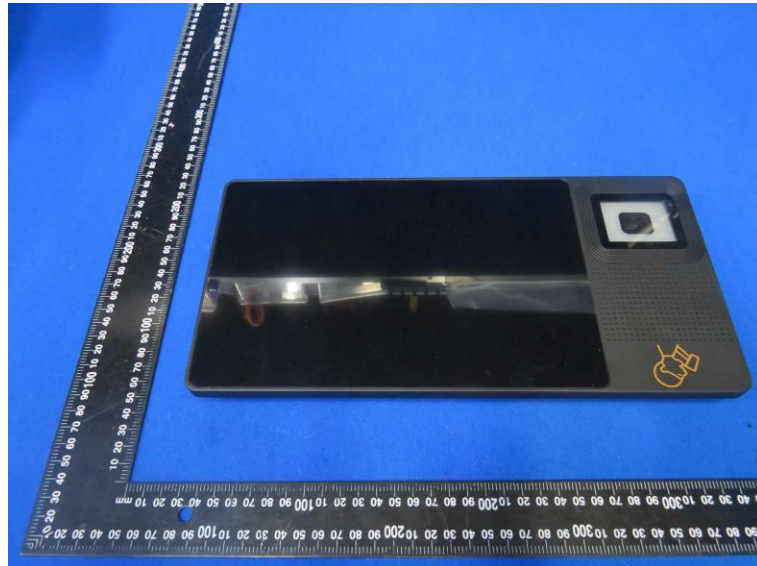

Product Name: 10.1 "tea helper

Model No.: HT013B001

### External Photo

-----End-----