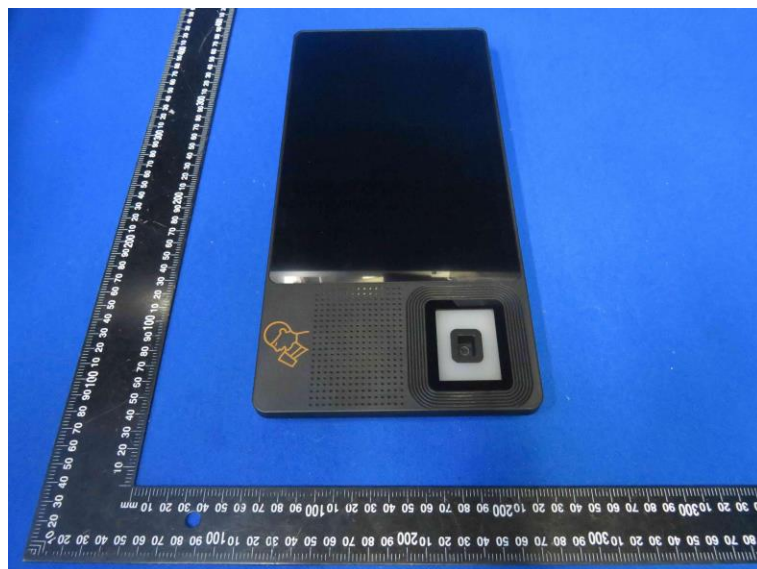

Product Name: 10.1 "tea helper

Model No.: HT013B001

### External Photo

-----End-----