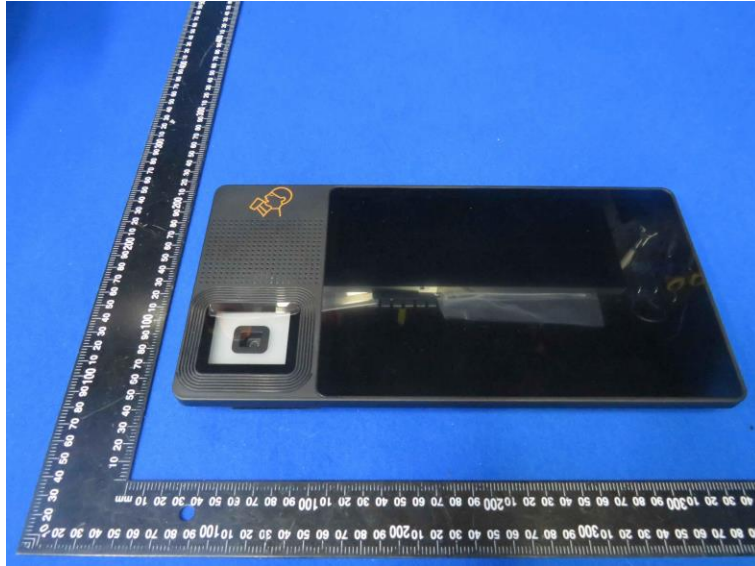

Product Name: 10.1 "tea helper

Model No.: HT013B001

### External Photo

-----End-----