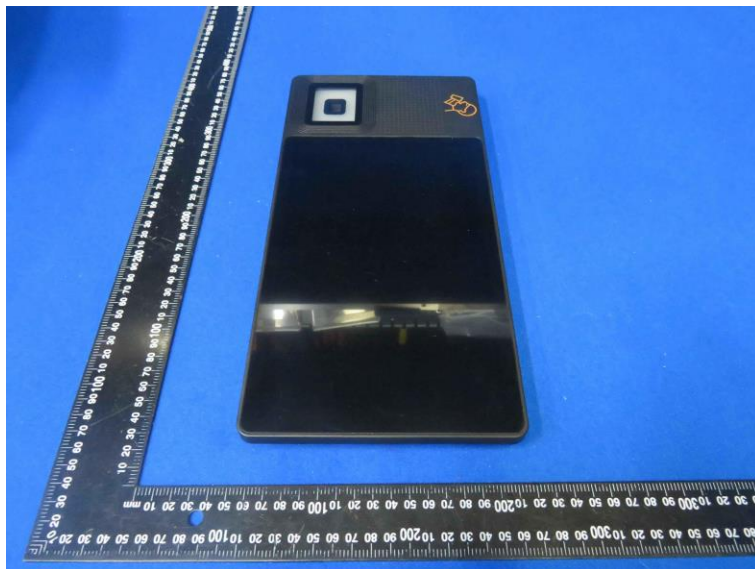

Product Name: 10.1 "tea helper

Model No.: HT013B001

### External Photo

-----End-----