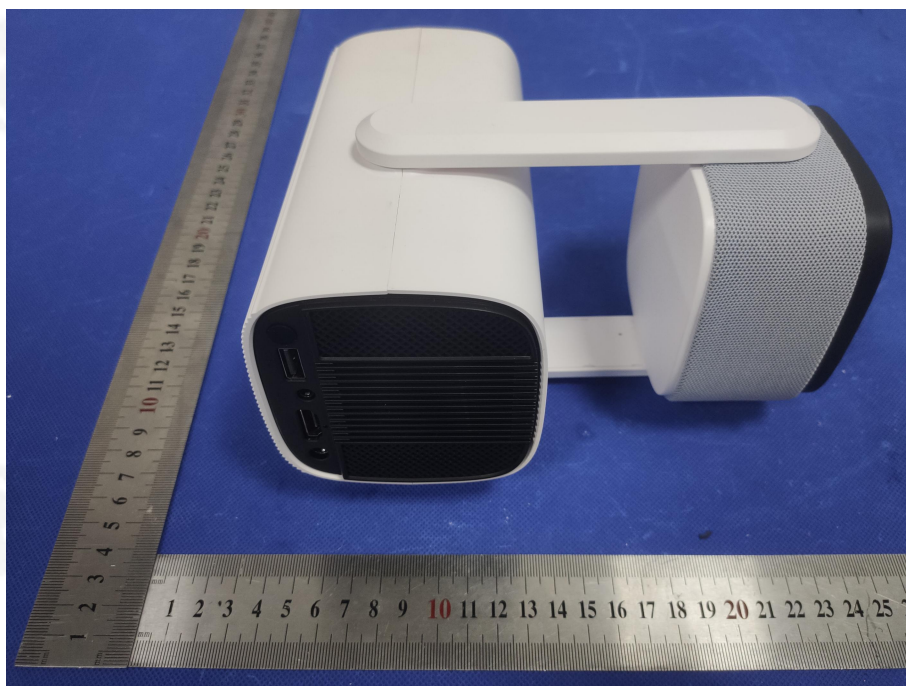

EUT PHOTO(External Photos)

Product name: Portable projector

Model: K2

Serial No.: K3, K5, K6, K7, K8, K9, K10, TY260, TY261, TY263, TY264, TY265, TY266, TY267, TY268, TY350, TY353, TY355, TY356, TY530, TY532, TY535, TY580, TY630, TY639, TY650, TM350, TM355, TM356, TM357

EUT PHOTO(External Photos)

EUT PHOTO(External Photos)

***** END OF REPORT *****