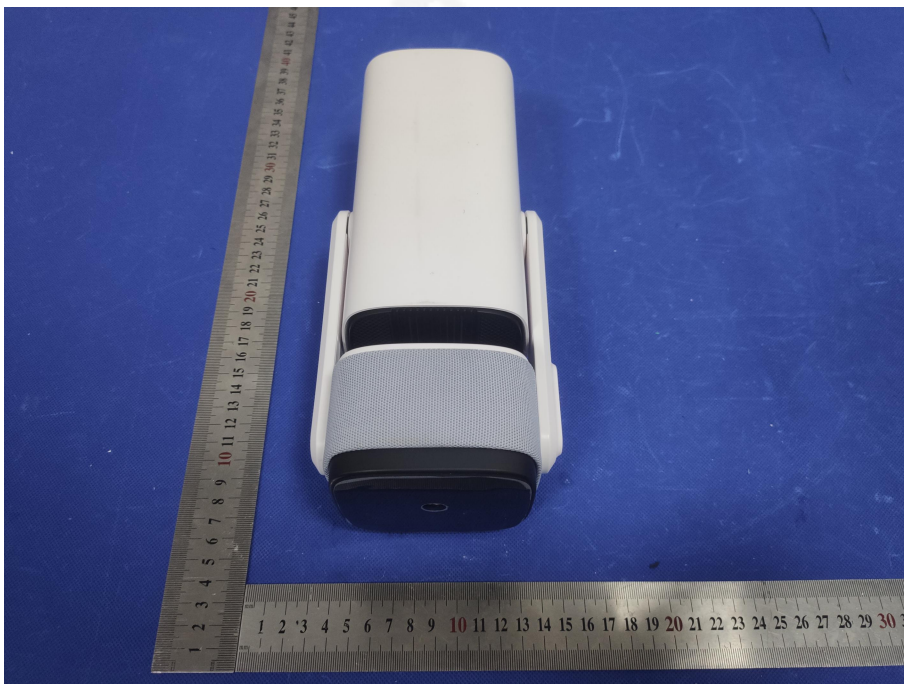

EUT PHOTO(External Photos)

Product name: Portable projector

Model: K2

Serial No.: K3, K5, K6, K7, K8, K9, K10, TY260, TY261, TY263, TY264, TY265, TY266, TY267, TY268, TY350, TY353, TY355, TY356, TY530, TY532, TY535, TY580, TY630, TY639, TY650, TM350, TM355, TM356, TM357

EUT PHOTO(External Photos)

EUT PHOTO(External Photos)

***** END OF REPORT *****