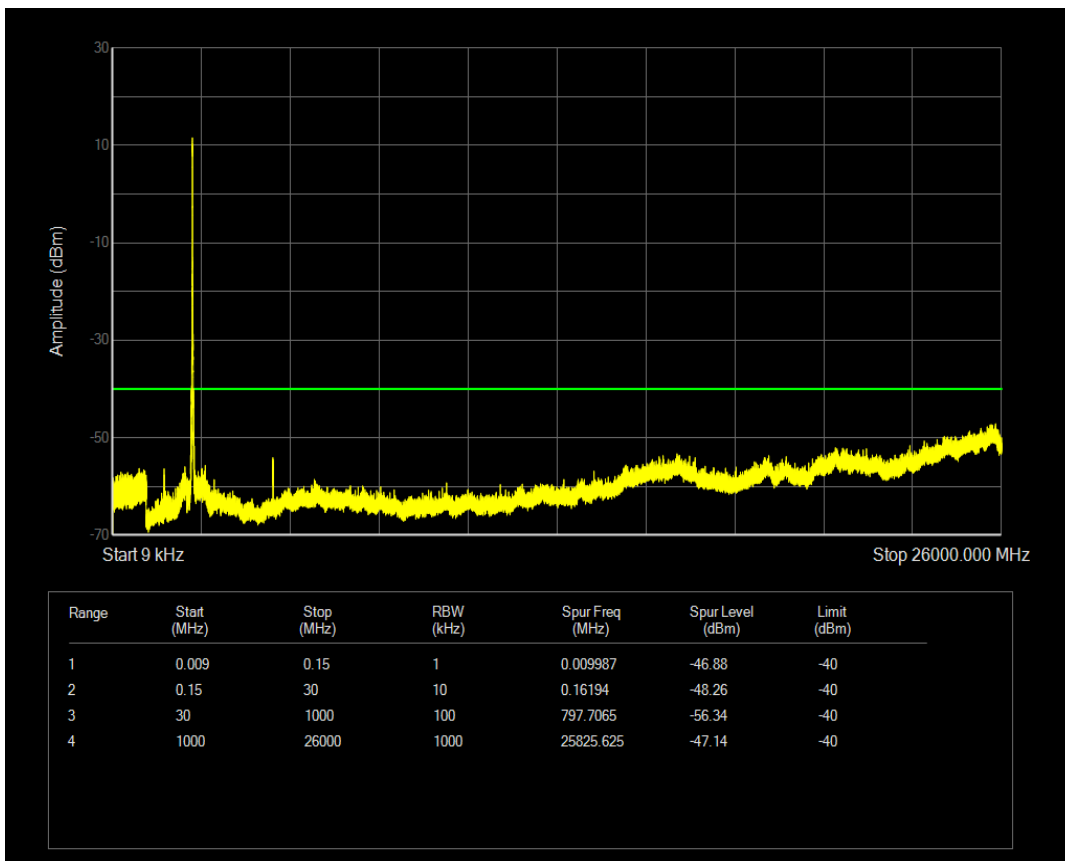

Band40a QPSK BW=10MHz Channel=38750 RB Size=50 Position=#0

Band40b QPSK BW=5MHz Channel=39175 RB Size=25 Position=#0

Band40b QAM16 BW=5MHz Channel=39175 RB Size=25 Position=#0

Band40b QPSK BW=5MHz Channel=39225 RB Size=25 Position=#0

Band40b QAM16 BW=5MHz Channel=39225 RB Size=25 Position=#0

Band40b QPSK BW=10MHz Channel=39200 RB Size=50 Position=#0

Band41 QPSK BW=5MHz Channel=39675 RB Size=25 Position=#0

Band41 QAM16 BW=5MHz Channel=39675 RB Size=25 Position=#0