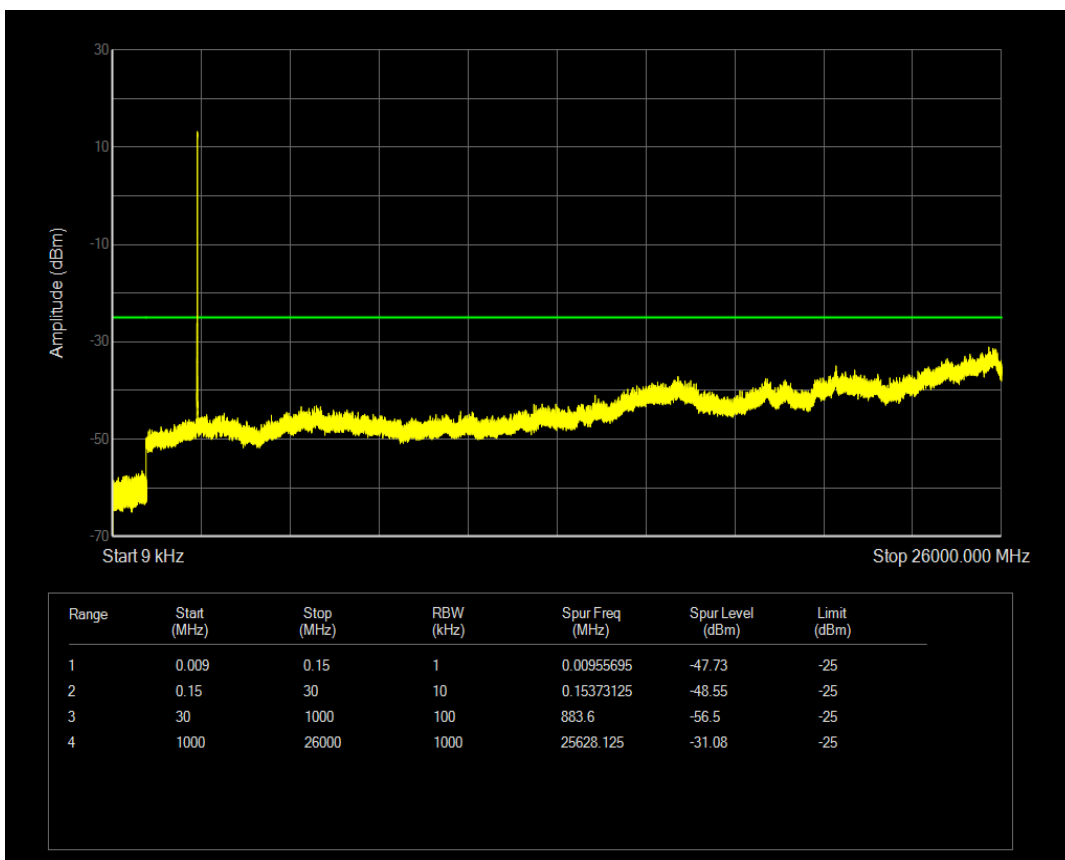

Band40a QPSK BW=10MHz Channel=38750 RB Size=50 Position=#0

Band40b QPSK BW=5MHz Channel=39175 RB Size=25 Position=#0

Band40b QAM16 BW=5MHz Channel=39175 RB Size=25 Position=#0

Band40b QPSK BW=5MHz Channel=39225 RB Size=25 Position=#0

Band40b QAM16 BW=5MHz Channel=39225 RB Size=25 Position=#0

Band40b QPSK BW=10MHz Channel=39200 RB Size=50 Position=#0

Band41 QPSK BW=5MHz Channel=39675 RB Size=25 Position=#0

Band41 QAM16 BW=5MHz Channel=39675 RB Size=25 Position=#0