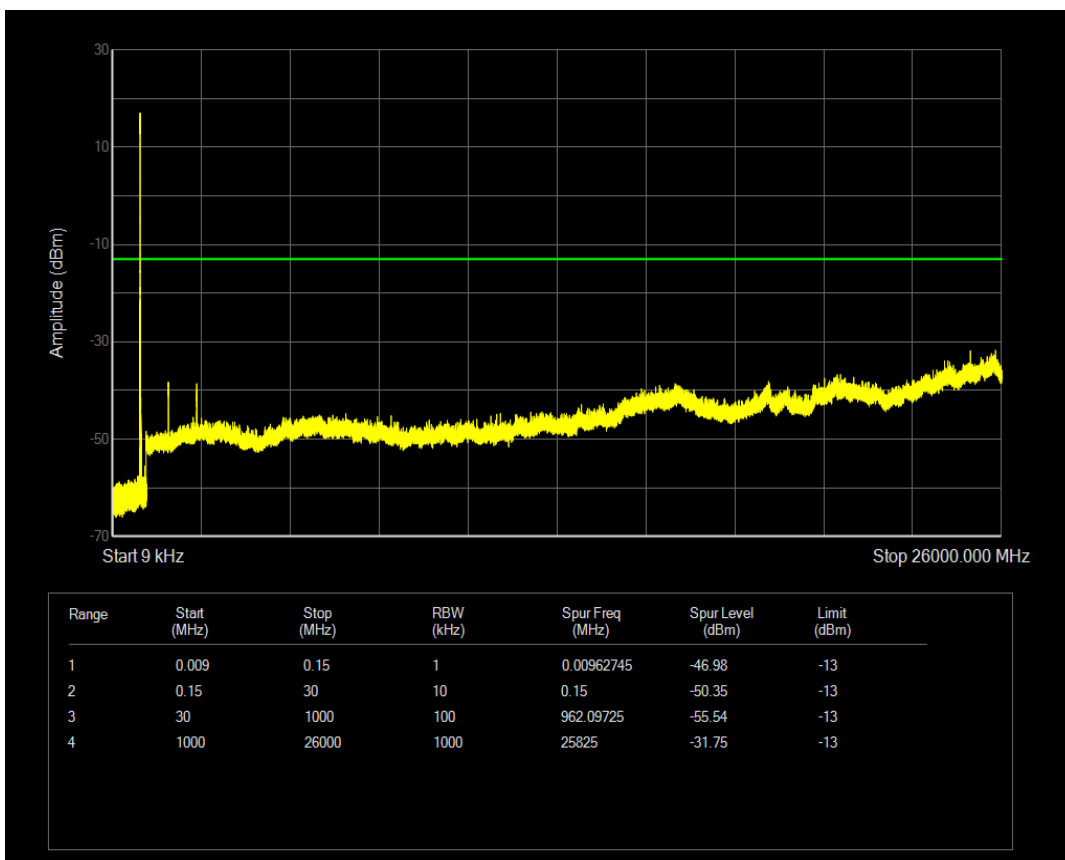

Band5 QPSK BW=1.4MHz Channel=20407 RB Size=6 Position=#0

Band5 QAM16 BW=1.4MHz Channel=20407 RB Size=6 Position=#0

Band5 QPSK BW=1.4MHz Channel=20643 RB Size=6 Position=#0

Band5 QAM16 BW=1.4MHz Channel=20643 RB Size=6 Position=#0

Band5 QPSK BW=3MHz Channel=20415 RB Size=15 Position=#0

Band5 QAM16 BW=3MHz Channel=20415 RB Size=15 Position=#0

Band5 QPSK BW=3MHz Channel=20635 RB Size=15 Position=#0

Band5 QAM16 BW=3MHz Channel=20635 RB Size=15 Position=#0

Band5 QPSK BW=5MHz Channel=20425 RB Size=25 Position=#0

Band5 QAM16 BW=5MHz Channel=20425 RB Size=25 Position=#0

Band5 QPSK BW=5MHz Channel=20625 RB Size=25 Position=#0

Band5 QAM16 BW=5MHz Channel=20625 RB Size=25 Position=#0