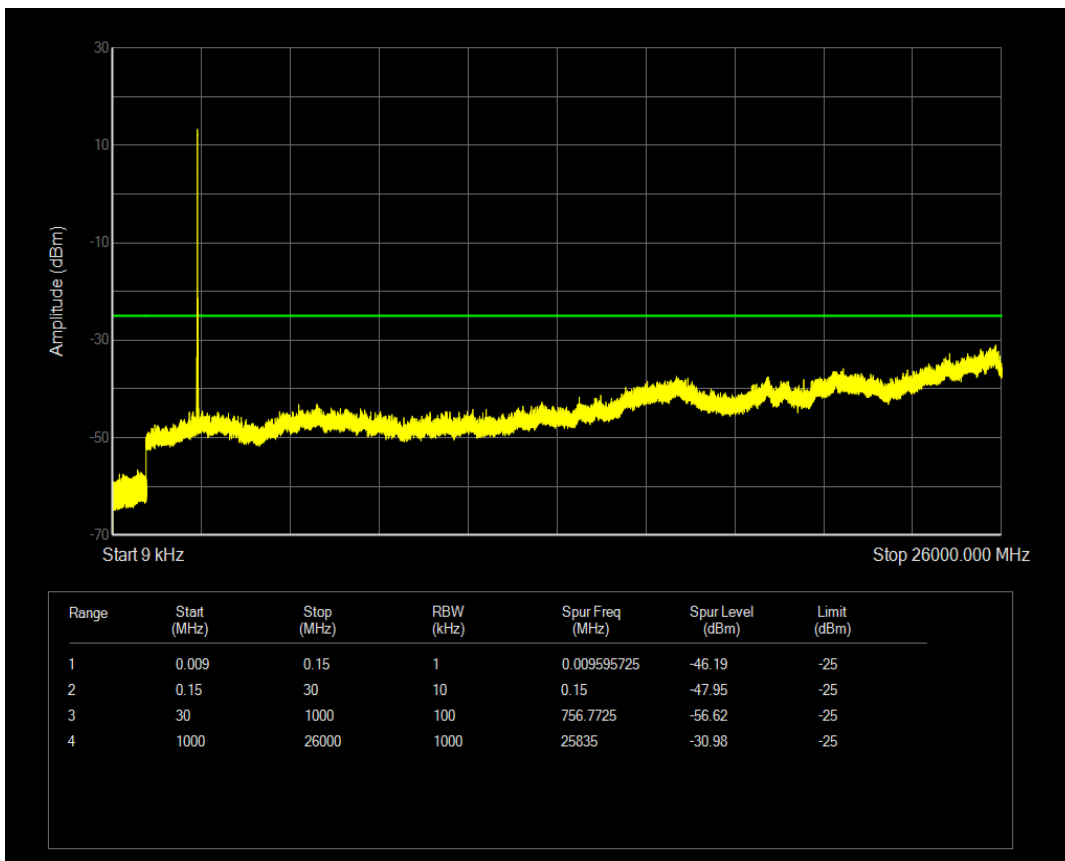

Band40b QAM16 BW=5MHz Channel=39225 RB Size=25 Position=#0

Band40b QPSK BW=10MHz Channel=39200 RB Size=50 Position=#0

Band41 QPSK BW=5MHz Channel=39675 RB Size=25 Position=#0

Band41 QAM16 BW=5MHz Channel=39675 RB Size=25 Position=#0