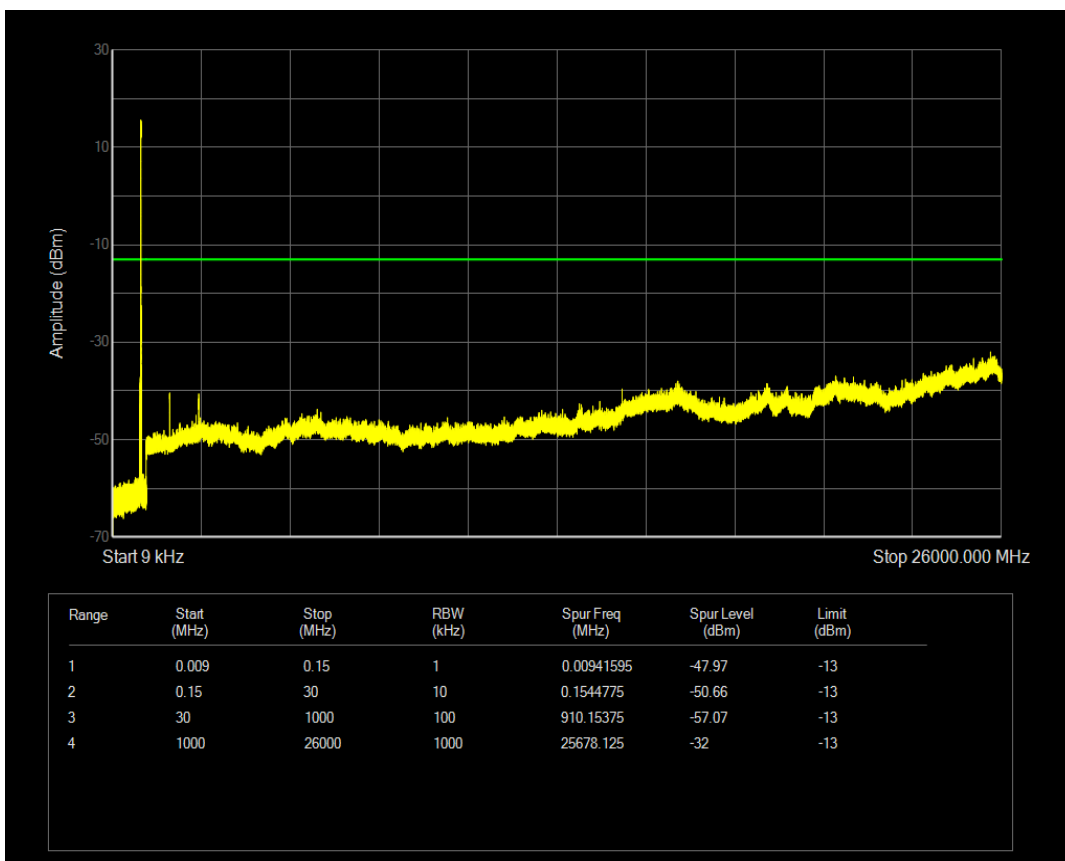

Band5 QPSK BW=5MHz Channel=20425 RB Size=25 Position=#0

Band5 QAM16 BW=5MHz Channel=20425 RB Size=25 Position=#0

Band5 QPSK BW=5MHz Channel=20625 RB Size=25 Position=#0

Band5 QAM16 BW=5MHz Channel=20625 RB Size=25 Position=#0

Band5 QPSK BW=10MHz Channel=20450 RB Size=50 Position=#0

Band5 QPSK BW=10MHz Channel=20600 RB Size=50 Position=#0

Band7 QPSK BW=5MHz Channel=20775 RB Size=25 Position=#0

Band7 QAM16 BW=5MHz Channel=20775 RB Size=25 Position=#0