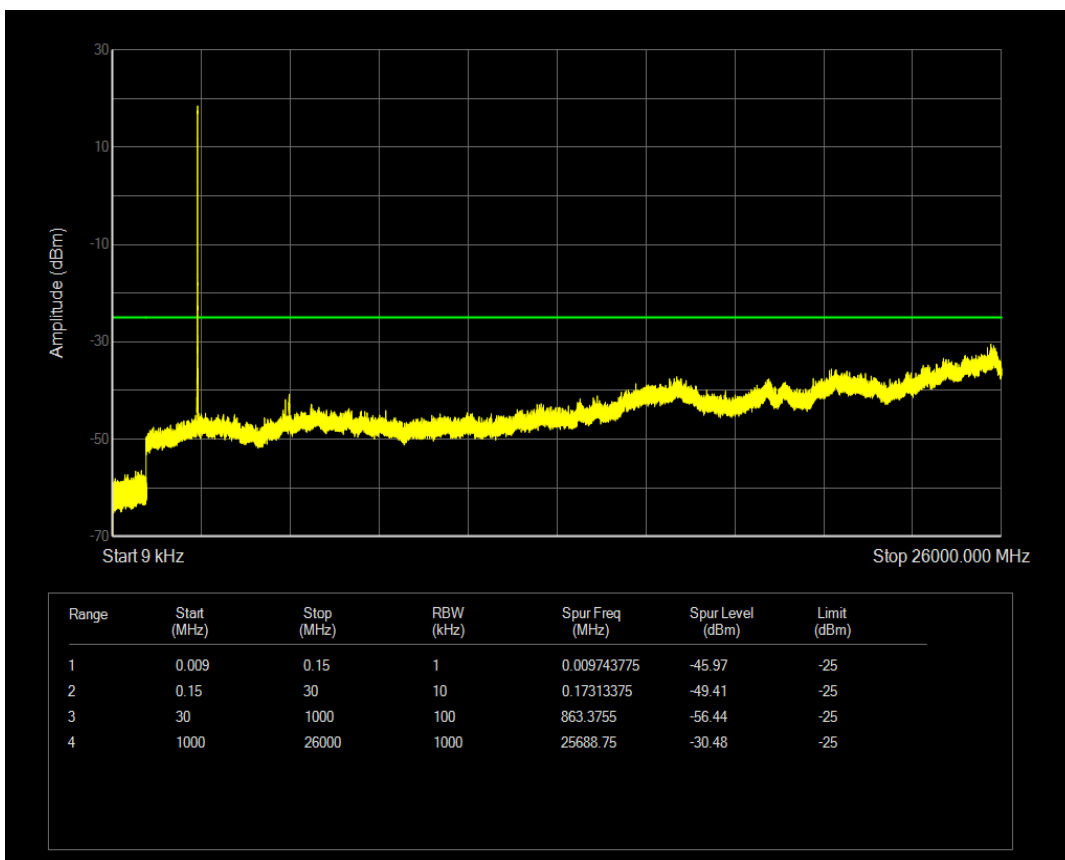

Band5 QPSK BW=5MHz Channel=20425 RB Size=25 Position=#0

Band5 QAM16 BW=5MHz Channel=20425 RB Size=25 Position=#0

Band5 QPSK BW=5MHz Channel=20625 RB Size=25 Position=#0

Band5 QAM16 BW=5MHz Channel=20625 RB Size=25 Position=#0

Band5 QPSK BW=10MHz Channel=20450 RB Size=50 Position=#0

Band5 QPSK BW=10MHz Channel=20600 RB Size=50 Position=#0

Band7 QPSK BW=5MHz Channel=20775 RB Size=25 Position=#0

Band7 QAM16 BW=5MHz Channel=20775 RB Size=25 Position=#0