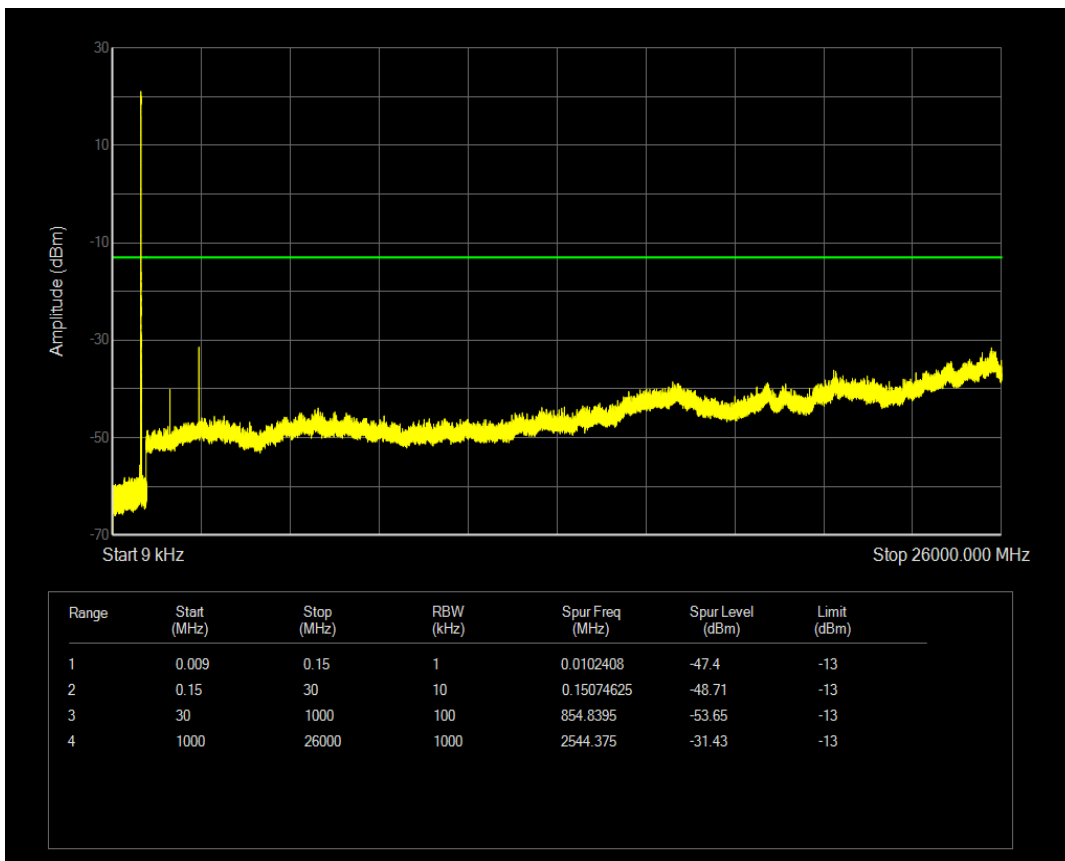

Band5 QPSK BW=1.4MHz Channel=20407 RB Size=6 Position=#0

Band5 QAM16 BW=1.4MHz Channel=20407 RB Size=6 Position=#0

Band5 QPSK BW=1.4MHz Channel=20643 RB Size=6 Position=#0

Band5 QAM16 BW=1.4MHz Channel=20643 RB Size=6 Position=#0

Band5 QPSK BW=3MHz Channel=20415 RB Size=15 Position=#0

Band5 QAM16 BW=3MHz Channel=20415 RB Size=15 Position=#0

Band5 QPSK BW=3MHz Channel=20635 RB Size=15 Position=#0

Band5 QAM16 BW=3MHz Channel=20635 RB Size=15 Position=#0