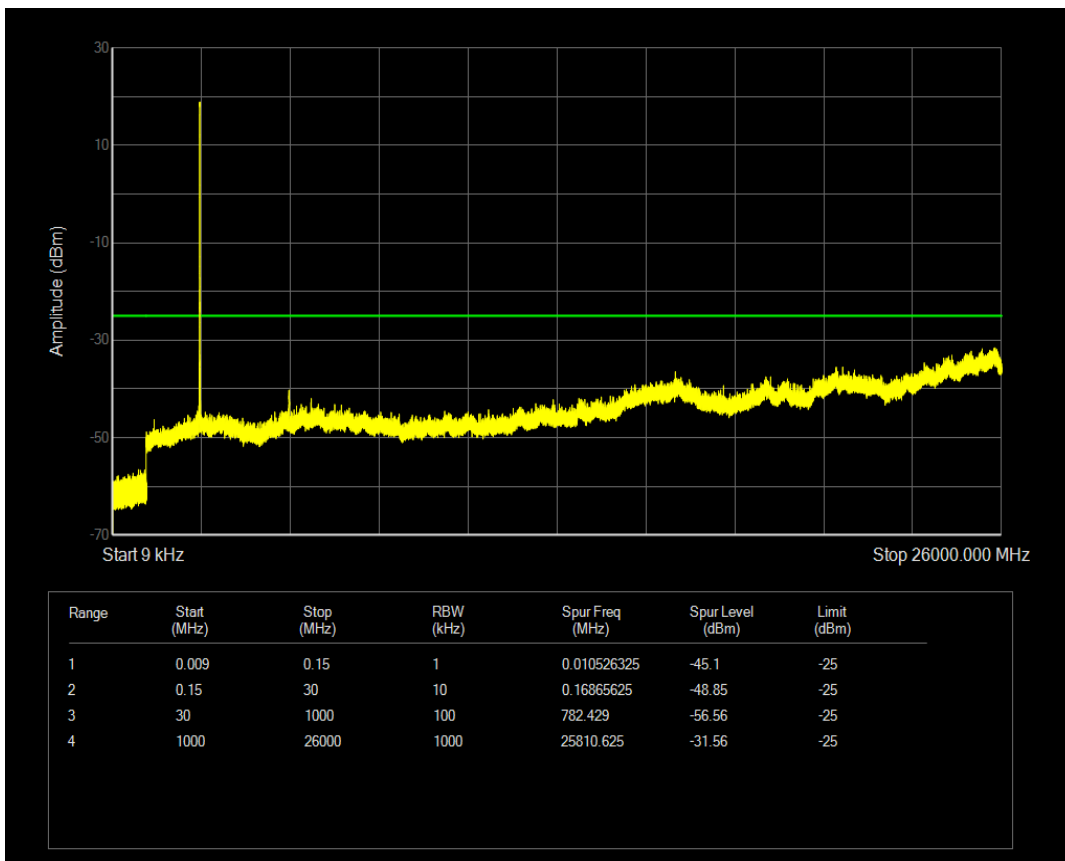

Band5 QPSK BW=5MHz Channel=20425 RB Size=25 Position=#0

Band5 QAM16 BW=5MHz Channel=20425 RB Size=25 Position=#0

Band5 QPSK BW=5MHz Channel=20625 RB Size=25 Position=#0

Band5 QAM16 BW=5MHz Channel=20625 RB Size=25 Position=#0

Band5 QPSK BW=10MHz Channel=20450 RB Size=50 Position=#0

Band5 QPSK BW=10MHz Channel=20600 RB Size=50 Position=#0

Band7 QPSK BW=5MHz Channel=20775 RB Size=25 Position=#0

Band7 QAM16 BW=5MHz Channel=20775 RB Size=25 Position=#0

Band7 QPSK BW=5MHz Channel=21425 RB Size=25 Position=#0

Band7 QAM16 BW=5MHz Channel=21425 RB Size=25 Position=#0

Band7 QPSK BW=10MHz Channel=20800 RB Size=50 Position=#0

Band7 QPSK BW=10MHz Channel=21400 RB Size=50 Position=#0