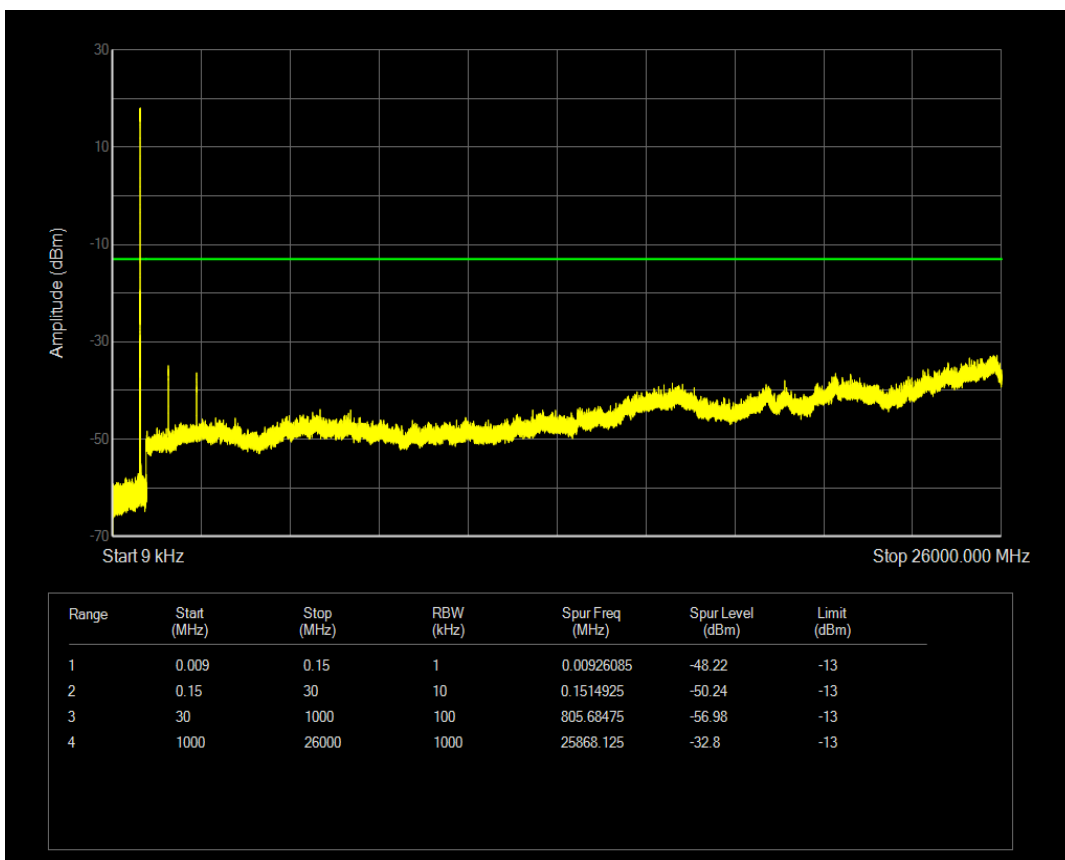

Band5 QPSK BW=1.4MHz Channel=20407 RB Size=6 Position=#0

Band5 QAM16 BW=1.4MHz Channel=20407 RB Size=6 Position=#0

Band5 QPSK BW=1.4MHz Channel=20643 RB Size=6 Position=#0

Band5 QAM16 BW=1.4MHz Channel=20643 RB Size=6 Position=#0

Band5 QPSK BW=3MHz Channel=20415 RB Size=15 Position=#0

Band5 QAM16 BW=3MHz Channel=20415 RB Size=15 Position=#0

Band5 QPSK BW=3MHz Channel=20635 RB Size=15 Position=#0

Band5 QAM16 BW=3MHz Channel=20635 RB Size=15 Position=#0