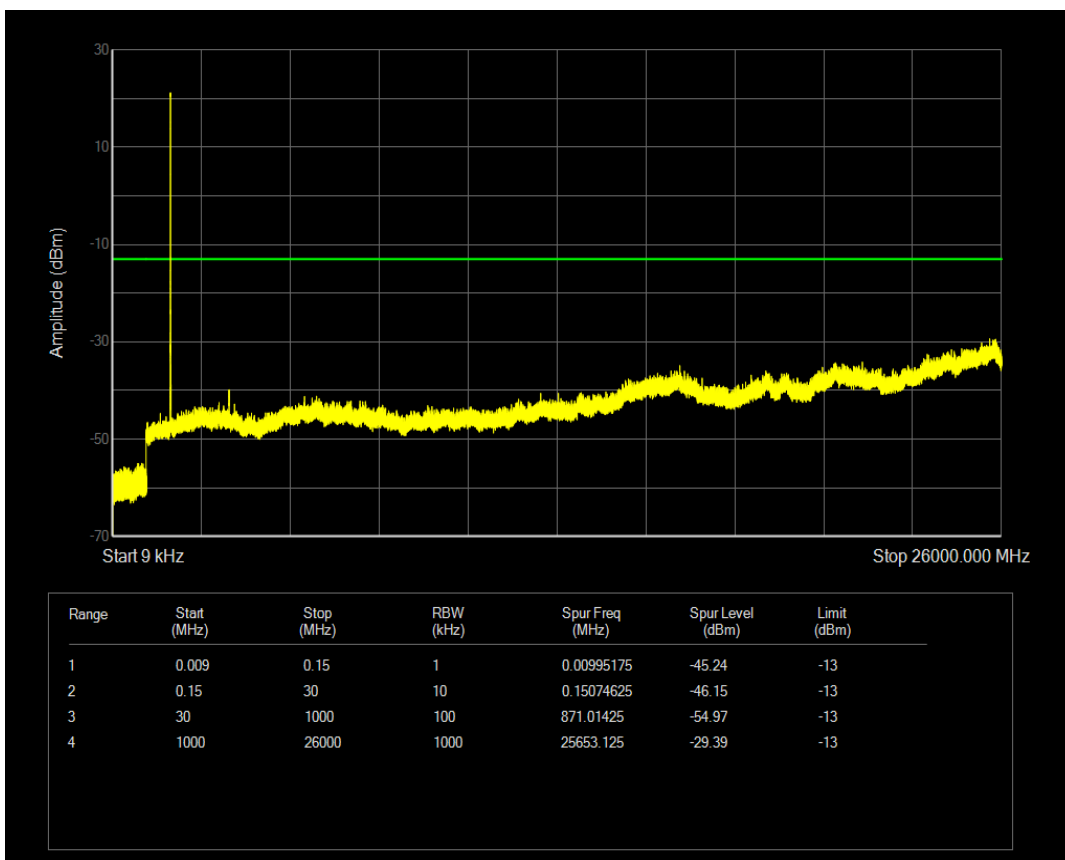

Band4 QPSK BW=3MHz Channel=20385 RB Size=15 Position=#0

Band4 QAM16 BW=3MHz Channel=20385 RB Size=15 Position=#0

Band4 QPSK BW=5MHz Channel=19975 RB Size=25 Position=#0

Band4 QAM16 BW=5MHz Channel=19975 RB Size=25 Position=#0

Band4 QPSK BW=5MHz Channel=20375 RB Size=25 Position=#0

Band4 QAM16 BW=5MHz Channel=20375 RB Size=25 Position=#0

Band4 QPSK BW=10MHz Channel=20000 RB Size=50 Position=#0

Band4 QPSK BW=10MHz Channel=20350 RB Size=50 Position=#0

Band4 QPSK BW=15MHz Channel=20025 RB Size=75 Position=#0

Band4 QPSK BW=15MHz Channel=20325 RB Size=75 Position=#0

Band4 QPSK BW=20MHz Channel=20050 RB Size=100 Position=#0

Band4 QPSK BW=20MHz Channel=20300 RB Size=100 Position=#0