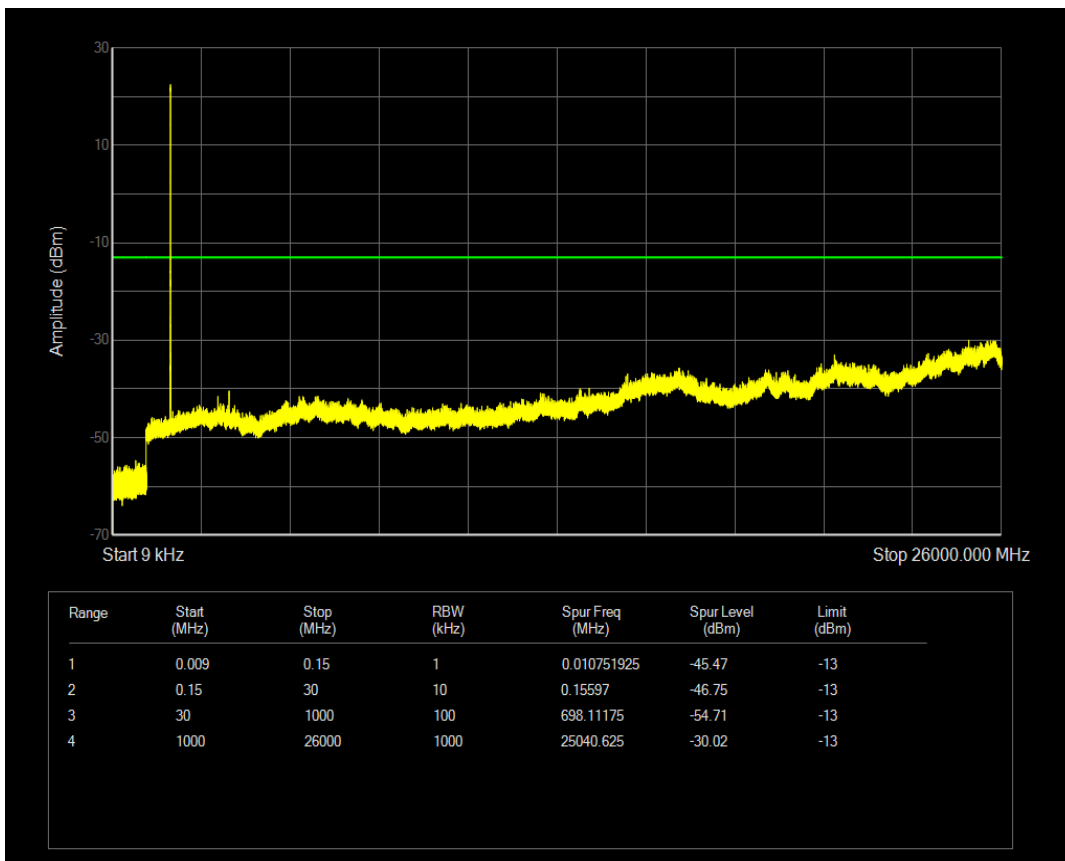

Band4 QPSK BW=3MHz Channel=20385 RB Size=15 Position=#0

Band4 QAM16 BW=3MHz Channel=20385 RB Size=15 Position=#0

Band4 QPSK BW=5MHz Channel=19975 RB Size=25 Position=#0

Band4 QAM16 BW=5MHz Channel=19975 RB Size=25 Position=#0

Band4 QPSK BW=5MHz Channel=20375 RB Size=25 Position=#0

Band4 QAM16 BW=5MHz Channel=20375 RB Size=25 Position=#0

Band4 QPSK BW=10MHz Channel=20000 RB Size=50 Position=#0

Band4 QPSK BW=10MHz Channel=20350 RB Size=50 Position=#0

Band4 QPSK BW=15MHz Channel=20025 RB Size=75 Position=#0

Band4 QPSK BW=15MHz Channel=20325 RB Size=75 Position=#0

Band4 QPSK BW=20MHz Channel=20050 RB Size=100 Position=#0

Band4 QPSK BW=20MHz Channel=20300 RB Size=100 Position=#0