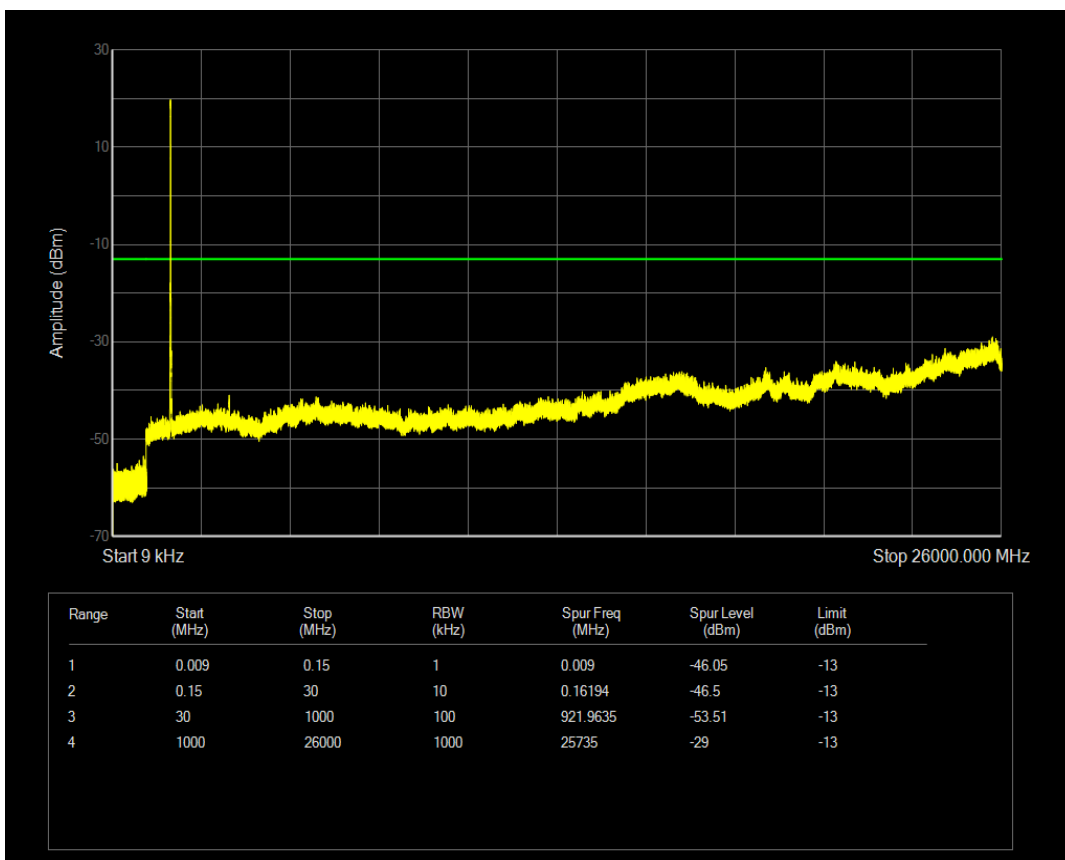

Band4 QPSK BW=3MHz Channel=20385 RB Size=15 Position=#0

Band4 QAM16 BW=3MHz Channel=20385 RB Size=15 Position=#0

Band4 QPSK BW=5MHz Channel=19975 RB Size=25 Position=#0

Band4 QAM16 BW=5MHz Channel=19975 RB Size=25 Position=#0

Band4 QPSK BW=5MHz Channel=20375 RB Size=25 Position=#0

Band4 QAM16 BW=5MHz Channel=20375 RB Size=25 Position=#0

Band4 QPSK BW=10MHz Channel=20000 RB Size=50 Position=#0

Band4 QPSK BW=10MHz Channel=20350 RB Size=50 Position=#0

Band4 QPSK BW=15MHz Channel=20025 RB Size=75 Position=#0

Band4 QPSK BW=15MHz Channel=20325 RB Size=75 Position=#0

Band4 QPSK BW=20MHz Channel=20050 RB Size=100 Position=#0

Band4 QPSK BW=20MHz Channel=20300 RB Size=100 Position=#0