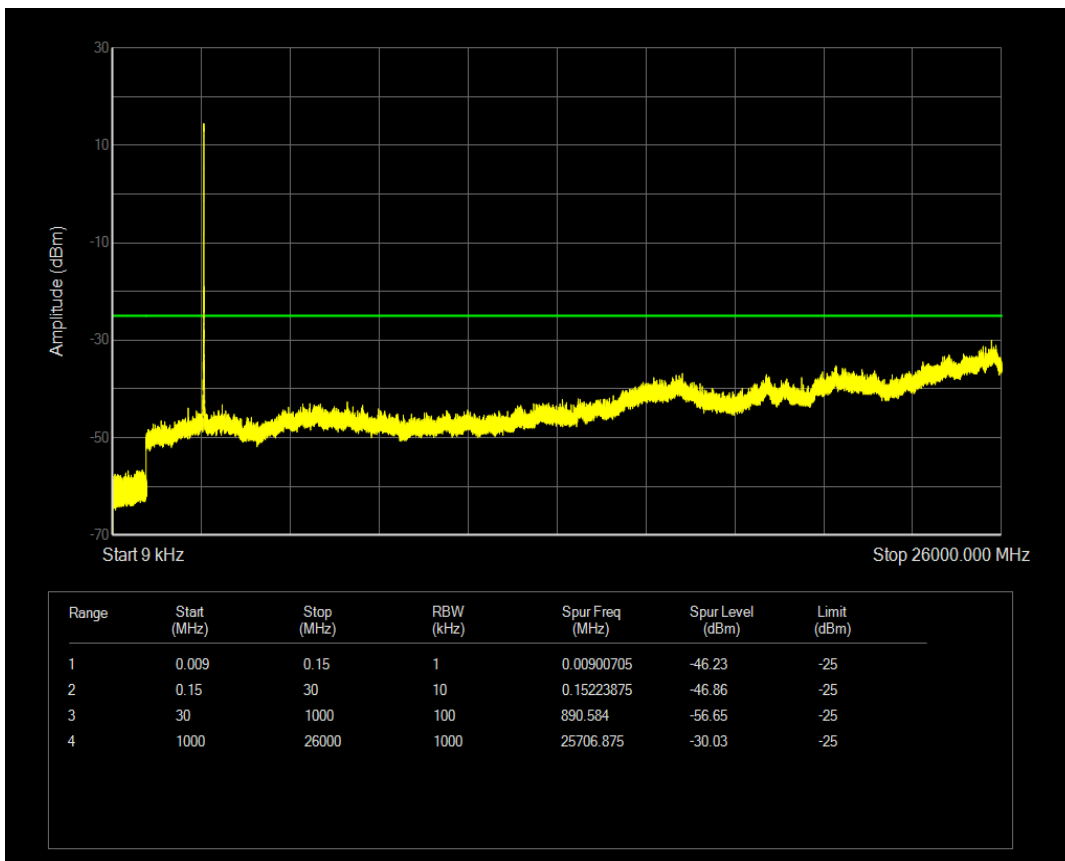

Band41 QAM16 BW=5MHz Channel=41565 RB Size=25 Position=#0