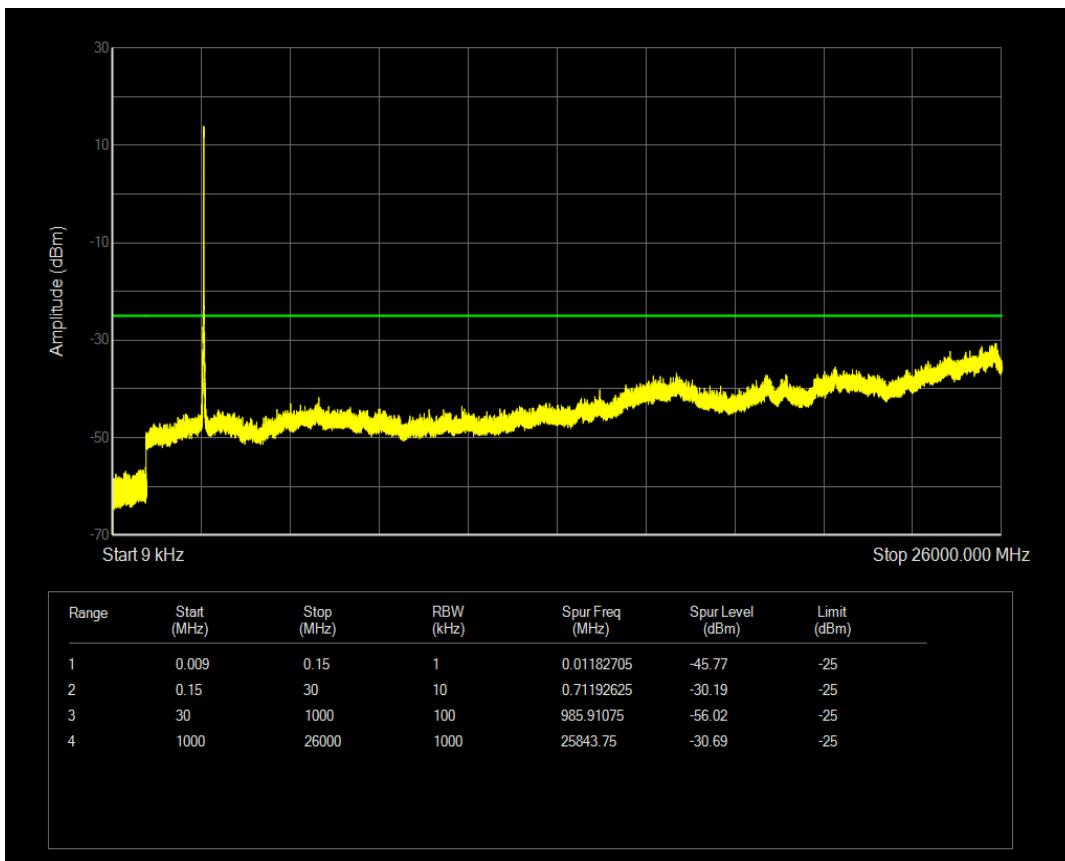

Band41 QPSK BW=5MHz Channel=41565 RB Size=25 Position=#0

Band41 QAM16 BW=5MHz Channel=41565 RB Size=25 Position=#0

Band41 QPSK BW=10MHz Channel=39700 RB Size=50 Position=#0

Band41 QPSK BW=10MHz Channel=41540 RB Size=50 Position=#0