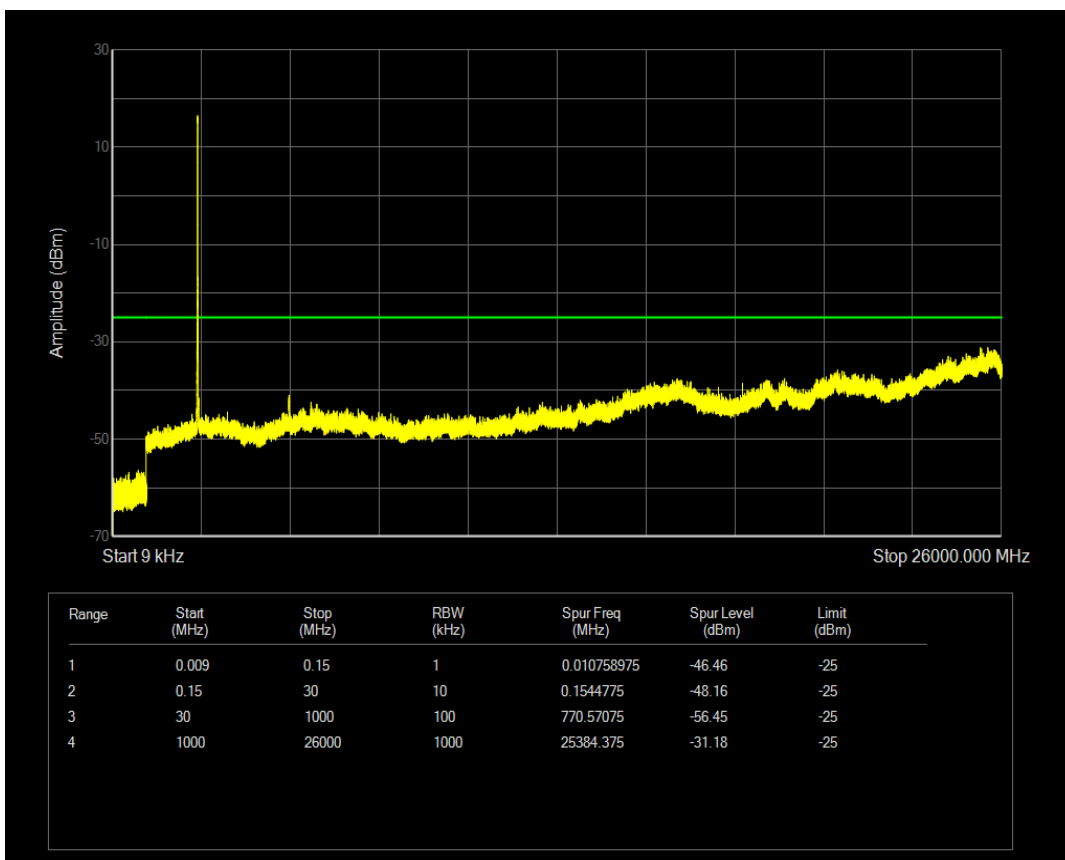

Band5 QPSK BW=5MHz Channel=20425 RB Size=25 Position=#0

Band5 QAM16 BW=5MHz Channel=20425 RB Size=25 Position=#0

Band5 QPSK BW=5MHz Channel=20625 RB Size=25 Position=#0

Band5 QAM16 BW=5MHz Channel=20625 RB Size=25 Position=#0

Band5 QPSK BW=10MHz Channel=20450 RB Size=50 Position=#0

Band5 QPSK BW=10MHz Channel=20600 RB Size=50 Position=#0

Band7 QPSK BW=5MHz Channel=20775 RB Size=25 Position=#0

Band7 QAM16 BW=5MHz Channel=20775 RB Size=25 Position=#0

Band7 QPSK BW=5MHz Channel=21425 RB Size=25 Position=#0

Band7 QAM16 BW=5MHz Channel=21425 RB Size=25 Position=#0

Band7 QPSK BW=10MHz Channel=20800 RB Size=50 Position=#0

Band7 QPSK BW=10MHz Channel=21400 RB Size=50 Position=#0