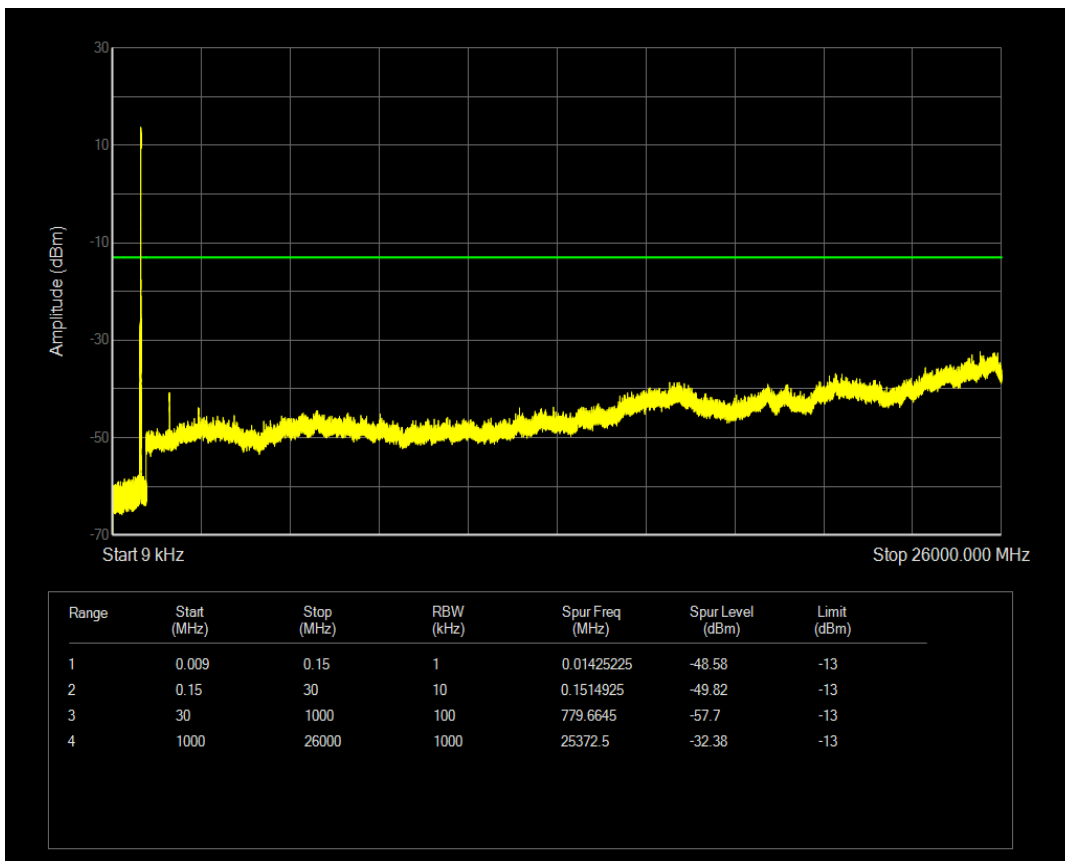

Band5 QPSK BW=5MHz Channel=20425 RB Size=25 Position=#0

Band5 QAM16 BW=5MHz Channel=20425 RB Size=25 Position=#0

Band5 QPSK BW=5MHz Channel=20625 RB Size=25 Position=#0

Band5 QAM16 BW=5MHz Channel=20625 RB Size=25 Position=#0

Band5 QPSK BW=10MHz Channel=20450 RB Size=50 Position=#0

Band5 QPSK BW=10MHz Channel=20600 RB Size=50 Position=#0

Band7 QPSK BW=5MHz Channel=20775 RB Size=25 Position=#0

Band7 QAM16 BW=5MHz Channel=20775 RB Size=25 Position=#0