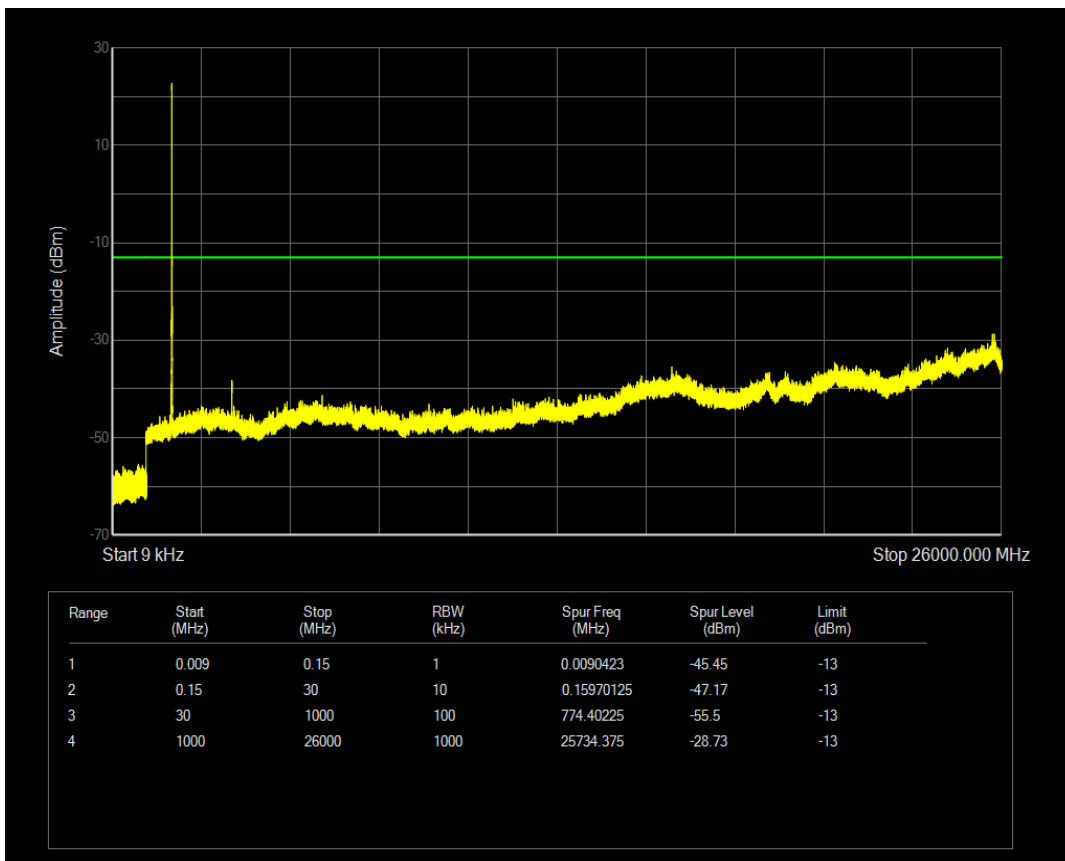

Band4 QPSK BW=3MHz Channel=20385 RB Size=15 Position=#0

Band4 QAM16 BW=3MHz Channel=20385 RB Size=15 Position=#0

Band4 QPSK BW=5MHz Channel=19975 RB Size=25 Position=#0

Band4 QAM16 BW=5MHz Channel=19975 RB Size=25 Position=#0

Band4 QPSK BW=5MHz Channel=20375 RB Size=25 Position=#0

Band4 QAM16 BW=5MHz Channel=20375 RB Size=25 Position=#0

Band4 QPSK BW=10MHz Channel=20000 RB Size=50 Position=#0

Band4 QPSK BW=10MHz Channel=20350 RB Size=50 Position=#0

Band4 QPSK BW=15MHz Channel=20025 RB Size=75 Position=#0

Band4 QPSK BW=15MHz Channel=20325 RB Size=75 Position=#0

Band4 QPSK BW=20MHz Channel=20050 RB Size=100 Position=#0

Band4 QPSK BW=20MHz Channel=20300 RB Size=100 Position=#0