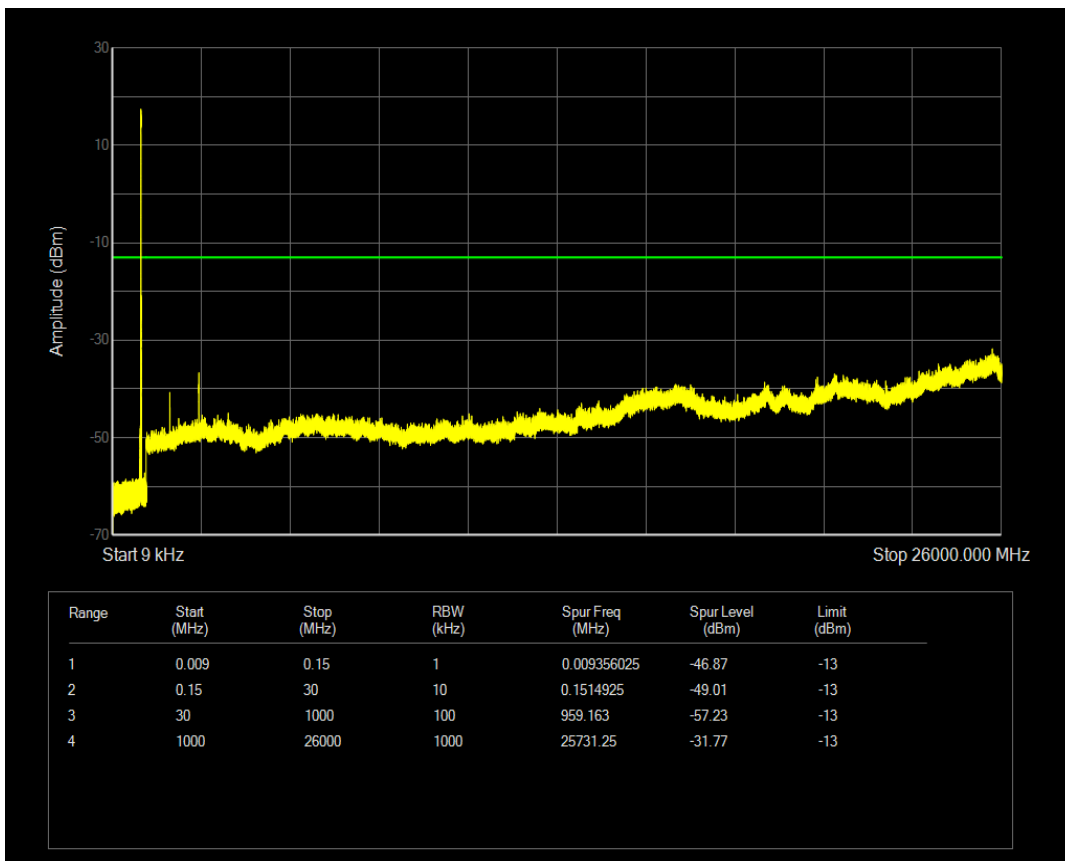

Band5 QPSK BW=1.4MHz Channel=20407 RB Size=6 Position=#0

Band5 QAM16 BW=1.4MHz Channel=20407 RB Size=6 Position=#0

Band5 QPSK BW=1.4MHz Channel=20643 RB Size=6 Position=#0

Band5 QAM16 BW=1.4MHz Channel=20643 RB Size=6 Position=#0

Band5 QPSK BW=3MHz Channel=20415 RB Size=15 Position=#0

Band5 QAM16 BW=3MHz Channel=20415 RB Size=15 Position=#0

Band5 QPSK BW=3MHz Channel=20635 RB Size=15 Position=#0

Band5 QAM16 BW=3MHz Channel=20635 RB Size=15 Position=#0

Band5 QPSK BW=5MHz Channel=20425 RB Size=25 Position=#0

Band5 QAM16 BW=5MHz Channel=20425 RB Size=25 Position=#0

Band5 QPSK BW=5MHz Channel=20625 RB Size=25 Position=#0

Band5 QAM16 BW=5MHz Channel=20625 RB Size=25 Position=#0