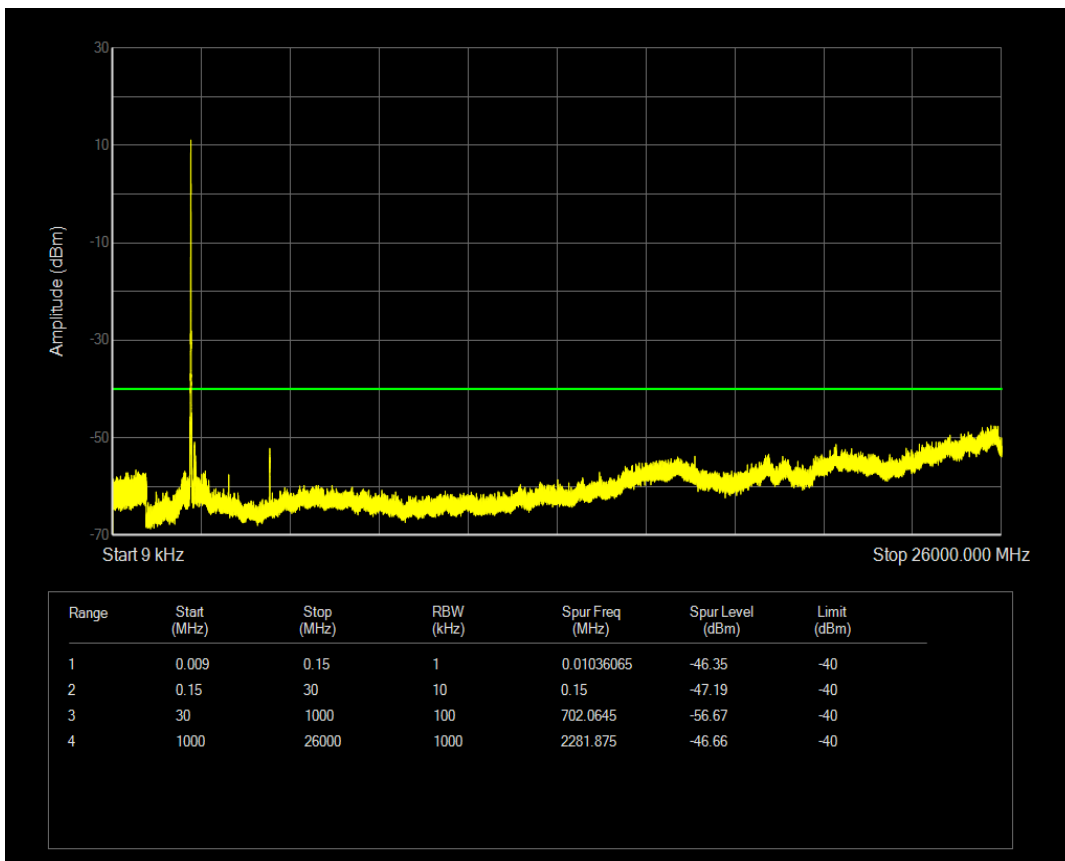

Band40a QAM16 BW=5MHz Channel=38725 RB Size=25 Position=#0