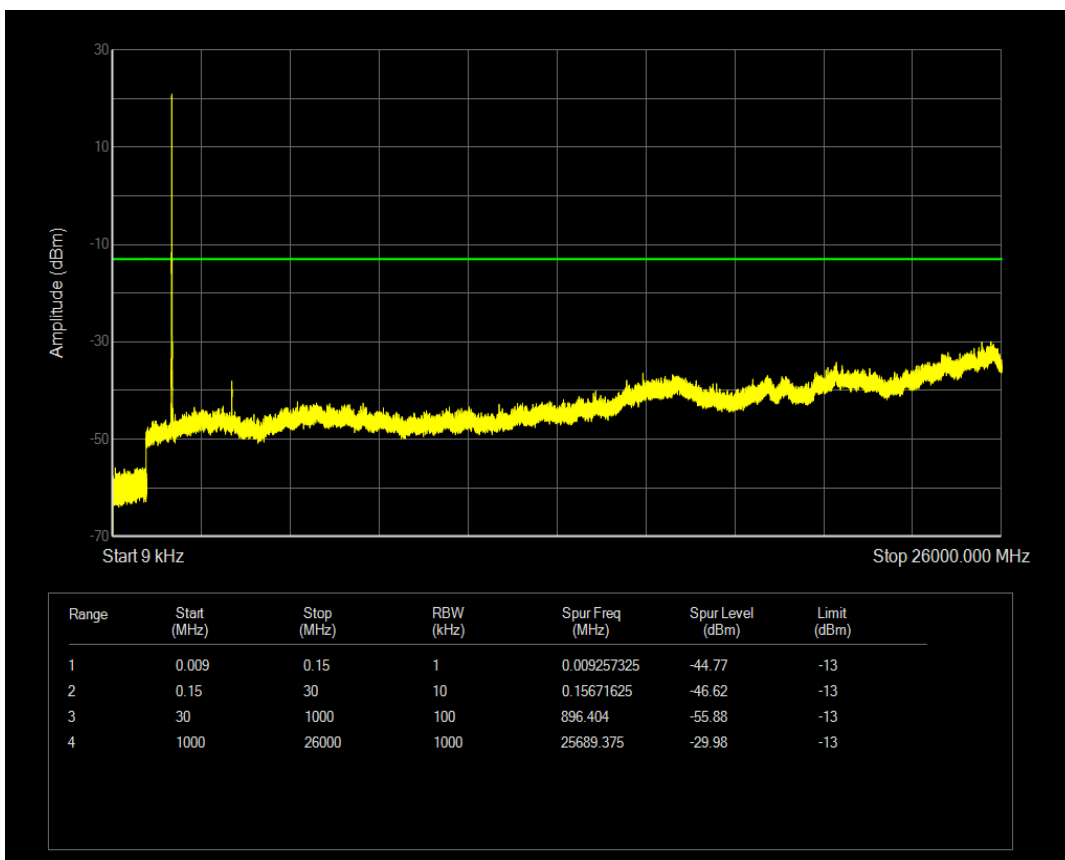

Band4 QPSK BW=3MHz Channel=20385 RB Size=15 Position=#0

Band4 QAM16 BW=3MHz Channel=20385 RB Size=15 Position=#0

Band4 QPSK BW=5MHz Channel=19975 RB Size=25 Position=#0

Band4 QAM16 BW=5MHz Channel=19975 RB Size=25 Position=#0

Band4 QPSK BW=5MHz Channel=20375 RB Size=25 Position=#0

Band4 QAM16 BW=5MHz Channel=20375 RB Size=25 Position=#0

Band4 QPSK BW=10MHz Channel=20000 RB Size=50 Position=#0

Band4 QPSK BW=10MHz Channel=20350 RB Size=50 Position=#0

Band4 QPSK BW=15MHz Channel=20025 RB Size=75 Position=#0

Band4 QPSK BW=15MHz Channel=20325 RB Size=75 Position=#0

Band4 QPSK BW=20MHz Channel=20050 RB Size=100 Position=#0

Band4 QPSK BW=20MHz Channel=20300 RB Size=100 Position=#0