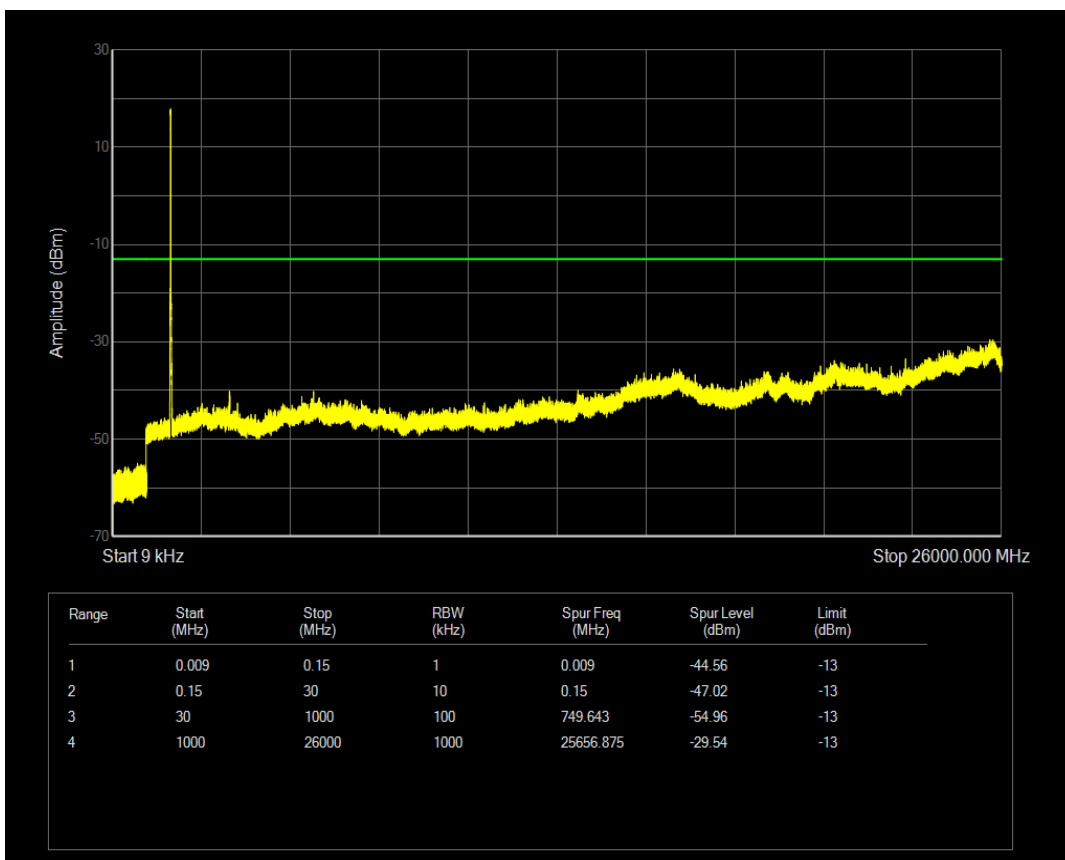

Band4 QPSK BW=3MHz Channel=20385 RB Size=15 Position=#0

Band4 QAM16 BW=3MHz Channel=20385 RB Size=15 Position=#0

Band4 QPSK BW=5MHz Channel=19975 RB Size=25 Position=#0

Band4 QAM16 BW=5MHz Channel=19975 RB Size=25 Position=#0

Band4 QPSK BW=5MHz Channel=20375 RB Size=25 Position=#0

Band4 QAM16 BW=5MHz Channel=20375 RB Size=25 Position=#0

Band4 QPSK BW=10MHz Channel=20000 RB Size=50 Position=#0

Band4 QPSK BW=10MHz Channel=20350 RB Size=50 Position=#0

Band4 QPSK BW=15MHz Channel=20025 RB Size=75 Position=#0

Band4 QPSK BW=15MHz Channel=20325 RB Size=75 Position=#0

Band4 QPSK BW=20MHz Channel=20050 RB Size=100 Position=#0

Band4 QPSK BW=20MHz Channel=20300 RB Size=100 Position=#0