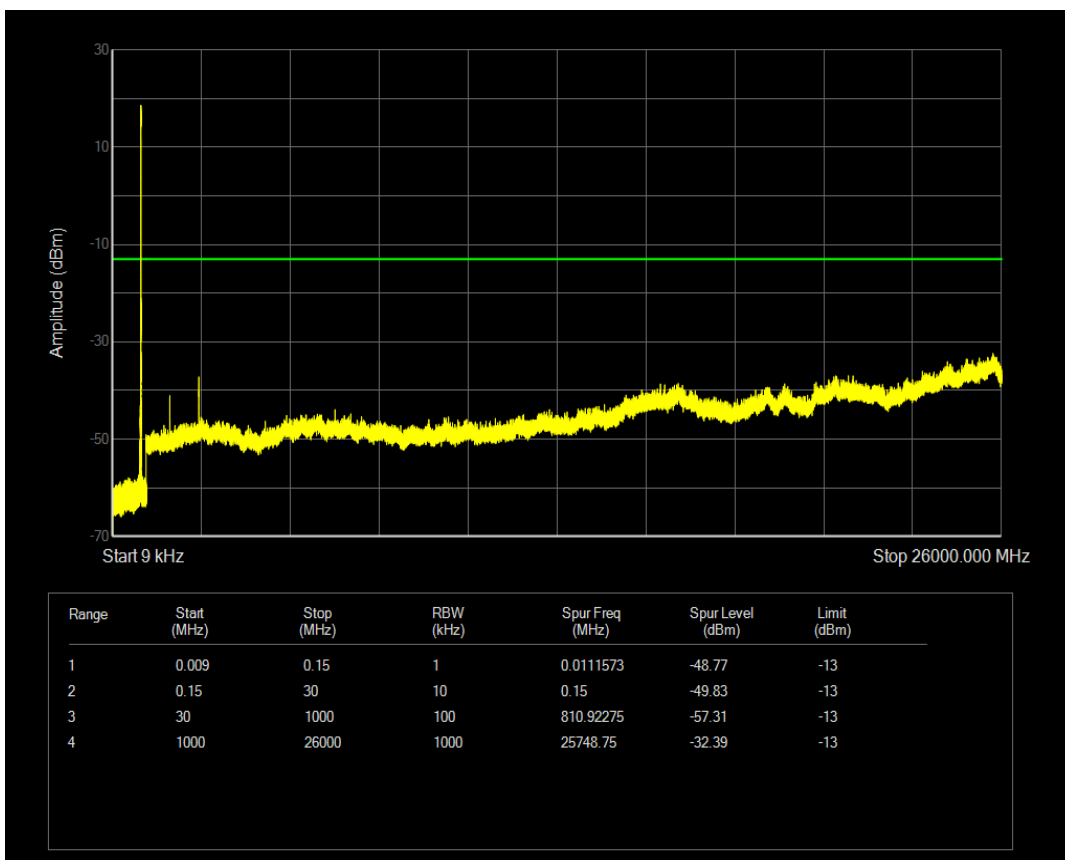

Band5 QPSK BW=1.4MHz Channel=20407 RB Size=6 Position=#0

Band5 QAM16 BW=1.4MHz Channel=20407 RB Size=6 Position=#0

Band5 QPSK BW=1.4MHz Channel=20643 RB Size=6 Position=#0

Band5 QAM16 BW=1.4MHz Channel=20643 RB Size=6 Position=#0

Band5 QPSK BW=3MHz Channel=20415 RB Size=15 Position=#0

Band5 QAM16 BW=3MHz Channel=20415 RB Size=15 Position=#0

Band5 QPSK BW=3MHz Channel=20635 RB Size=15 Position=#0

Band5 QAM16 BW=3MHz Channel=20635 RB Size=15 Position=#0