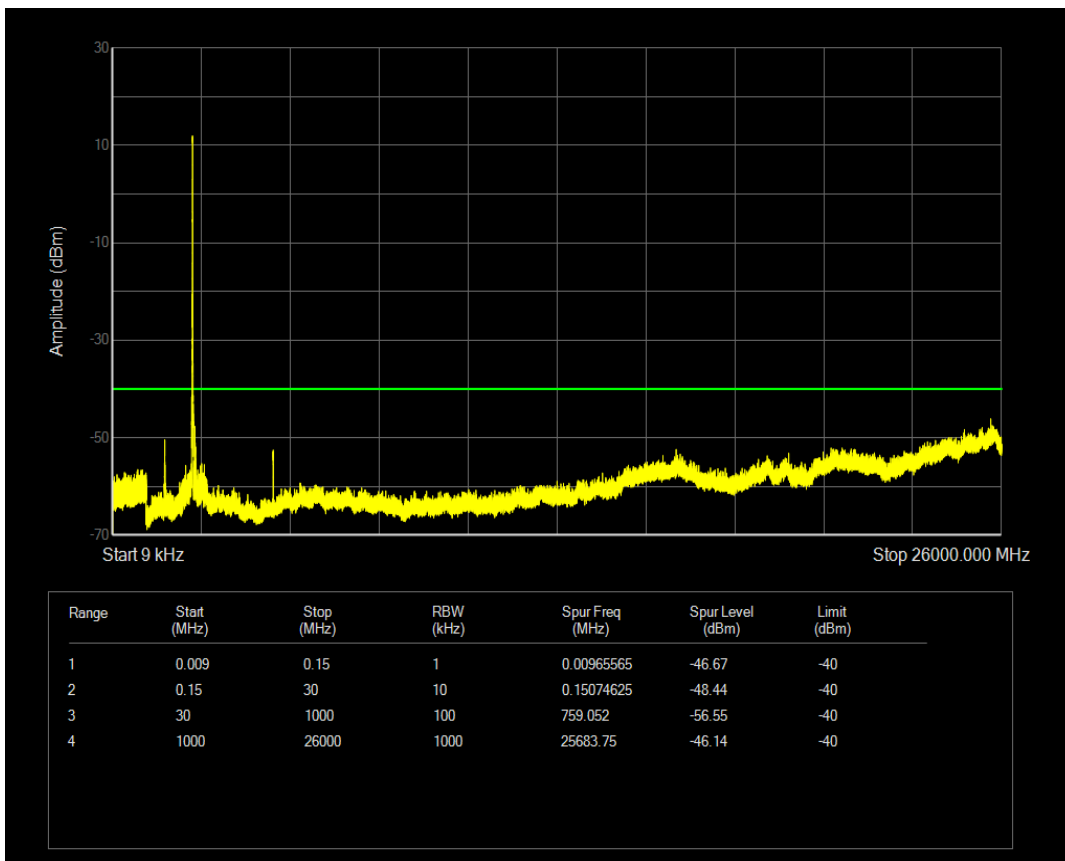

Band40a QPSK BW=10MHz Channel=38750 RB Size=50 Position=#0

Band40b QPSK BW=5MHz Channel=39175 RB Size=25 Position=#0

Band40b QAM16 BW=5MHz Channel=39175 RB Size=25 Position=#0

Band40b QPSK BW=5MHz Channel=39225 RB Size=25 Position=#0

Band40b QAM16 BW=5MHz Channel=39225 RB Size=25 Position=#0

Band40b QPSK BW=10MHz Channel=39200 RB Size=50 Position=#0

Band41 QPSK BW=5MHz Channel=39675 RB Size=25 Position=#0

Band41 QAM16 BW=5MHz Channel=39675 RB Size=25 Position=#0