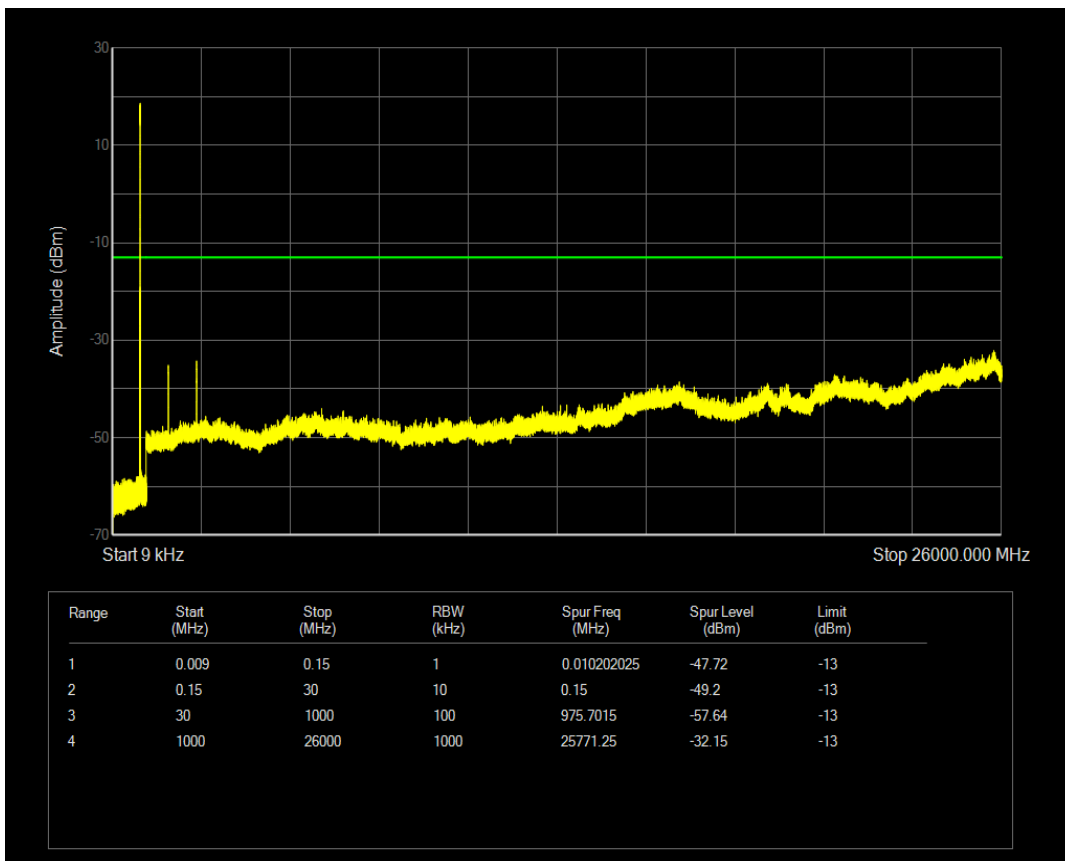

Band5 QPSK BW=1.4MHz Channel=20407 RB Size=6 Position=#0

Band5 QAM16 BW=1.4MHz Channel=20407 RB Size=6 Position=#0

Band5 QPSK BW=1.4MHz Channel=20643 RB Size=6 Position=#0

Band5 QAM16 BW=1.4MHz Channel=20643 RB Size=6 Position=#0

Band5 QPSK BW=3MHz Channel=20415 RB Size=15 Position=#0

Band5 QAM16 BW=3MHz Channel=20415 RB Size=15 Position=#0

Band5 QPSK BW=3MHz Channel=20635 RB Size=15 Position=#0

Band5 QAM16 BW=3MHz Channel=20635 RB Size=15 Position=#0