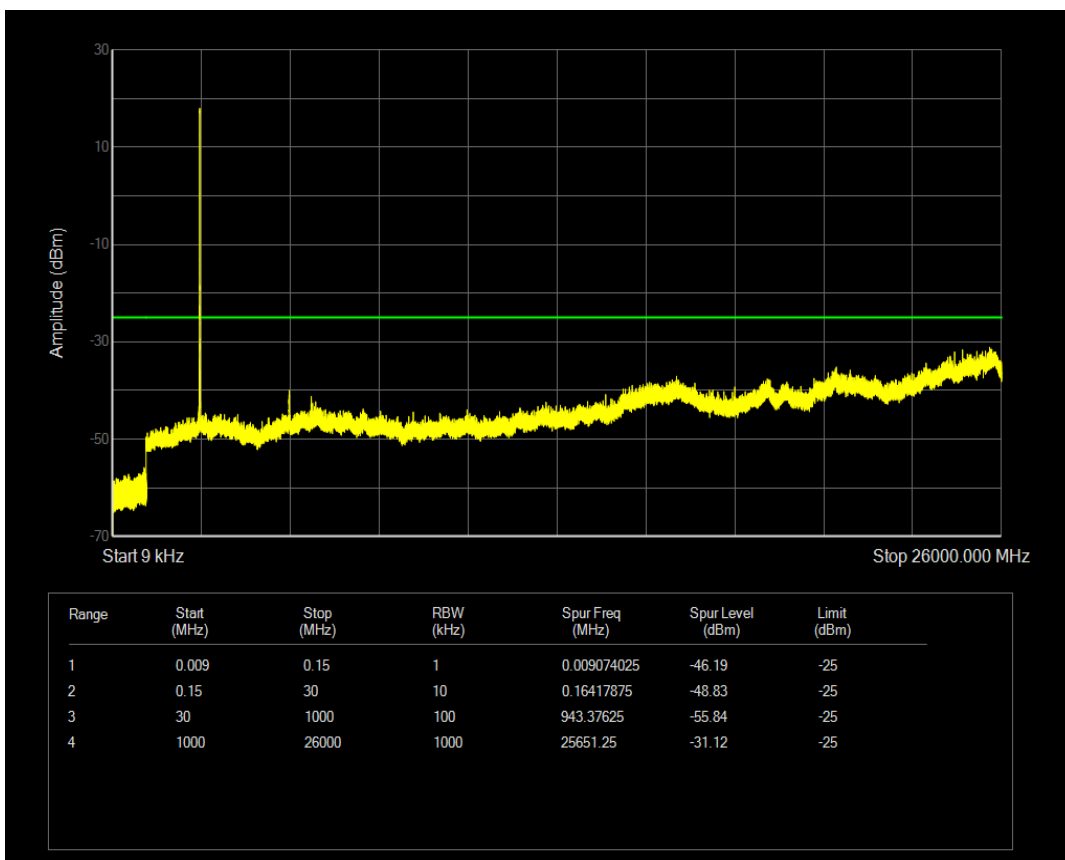

Band5 QPSK BW=5MHz Channel=20425 RB Size=25 Position=#0

Band5 QAM16 BW=5MHz Channel=20425 RB Size=25 Position=#0

Band5 QPSK BW=5MHz Channel=20625 RB Size=25 Position=#0

Band5 QAM16 BW=5MHz Channel=20625 RB Size=25 Position=#0

Band5 QPSK BW=10MHz Channel=20450 RB Size=50 Position=#0

Band5 QPSK BW=10MHz Channel=20600 RB Size=50 Position=#0

Band7 QPSK BW=5MHz Channel=20775 RB Size=25 Position=#0

Band7 QAM16 BW=5MHz Channel=20775 RB Size=25 Position=#0

Band7 QPSK BW=5MHz Channel=21425 RB Size=25 Position=#0

Band7 QAM16 BW=5MHz Channel=21425 RB Size=25 Position=#0

Band7 QPSK BW=10MHz Channel=20800 RB Size=50 Position=#0

Band7 QPSK BW=10MHz Channel=21400 RB Size=50 Position=#0