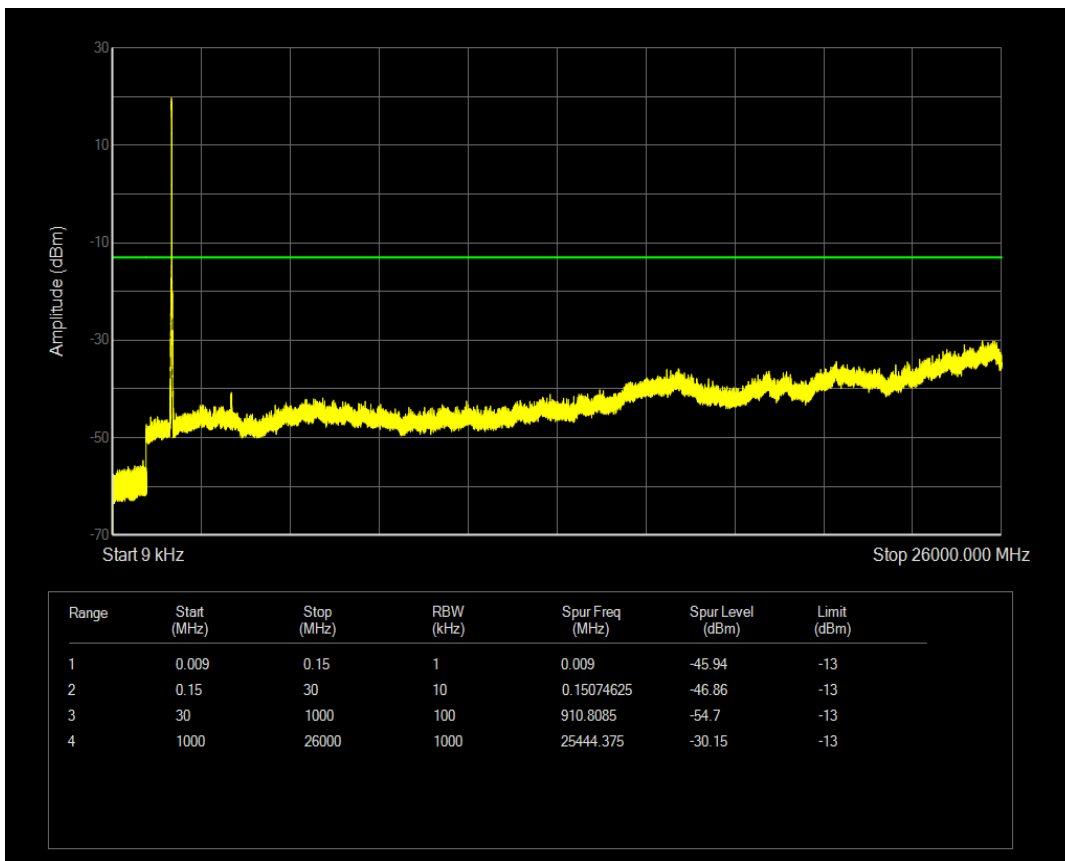

Band4 QPSK BW=3MHz Channel=20385 RB Size=15 Position=#0

Band4 QAM16 BW=3MHz Channel=20385 RB Size=15 Position=#0

Band4 QPSK BW=5MHz Channel=19975 RB Size=25 Position=#0

Band4 QAM16 BW=5MHz Channel=19975 RB Size=25 Position=#0

Band4 QPSK BW=5MHz Channel=20375 RB Size=25 Position=#0

Band4 QAM16 BW=5MHz Channel=20375 RB Size=25 Position=#0

Band4 QPSK BW=10MHz Channel=20000 RB Size=50 Position=#0

Band4 QPSK BW=10MHz Channel=20350 RB Size=50 Position=#0

Band4 QPSK BW=15MHz Channel=20025 RB Size=75 Position=#0

Band4 QPSK BW=15MHz Channel=20325 RB Size=75 Position=#0

Band4 QPSK BW=20MHz Channel=20050 RB Size=100 Position=#0

Band4 QPSK BW=20MHz Channel=20300 RB Size=100 Position=#0