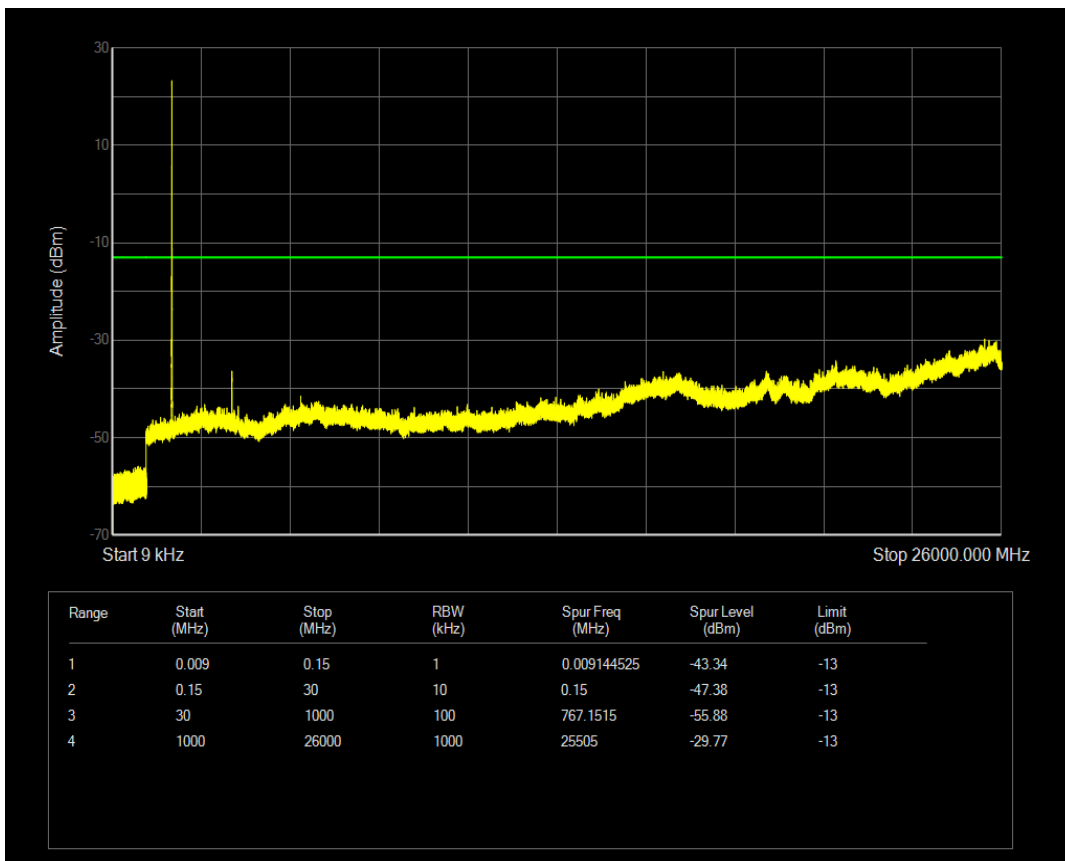

Band4 QPSK BW=3MHz Channel=20385 RB Size=15 Position=#0

Band4 QAM16 BW=3MHz Channel=20385 RB Size=15 Position=#0

Band4 QPSK BW=5MHz Channel=19975 RB Size=25 Position=#0

Band4 QAM16 BW=5MHz Channel=19975 RB Size=25 Position=#0

Band4 QPSK BW=5MHz Channel=20375 RB Size=25 Position=#0

Band4 QAM16 BW=5MHz Channel=20375 RB Size=25 Position=#0

Band4 QPSK BW=10MHz Channel=20000 RB Size=50 Position=#0

Band4 QPSK BW=10MHz Channel=20350 RB Size=50 Position=#0

Band4 QPSK BW=15MHz Channel=20025 RB Size=75 Position=#0

Band4 QPSK BW=15MHz Channel=20325 RB Size=75 Position=#0

Band4 QPSK BW=20MHz Channel=20050 RB Size=100 Position=#0

Band4 QPSK BW=20MHz Channel=20300 RB Size=100 Position=#0