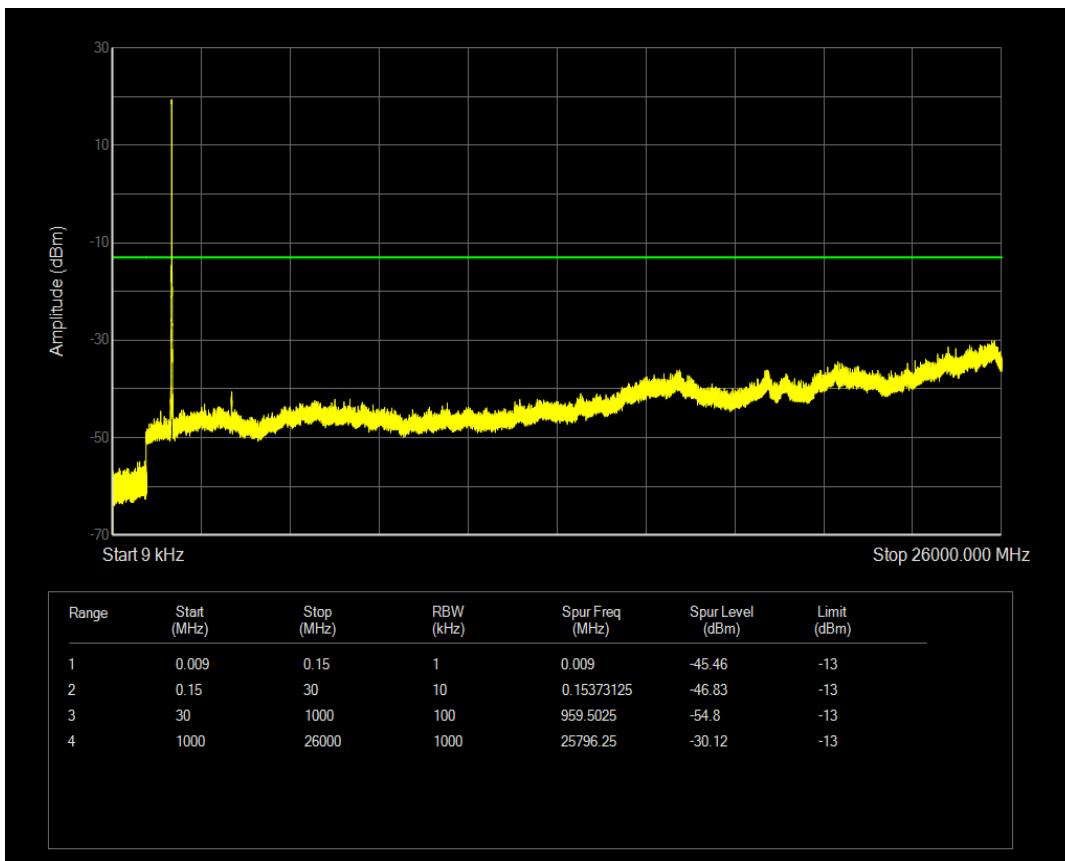

Band4 QPSK BW=3MHz Channel=20385 RB Size=15 Position=#0

Band4 QAM16 BW=3MHz Channel=20385 RB Size=15 Position=#0

Band4 QPSK BW=5MHz Channel=19975 RB Size=25 Position=#0

Band4 QAM16 BW=5MHz Channel=19975 RB Size=25 Position=#0

Band4 QPSK BW=5MHz Channel=20375 RB Size=25 Position=#0

Band4 QAM16 BW=5MHz Channel=20375 RB Size=25 Position=#0

Band4 QPSK BW=10MHz Channel=20000 RB Size=50 Position=#0

Band4 QPSK BW=10MHz Channel=20350 RB Size=50 Position=#0

Band4 QPSK BW=15MHz Channel=20025 RB Size=75 Position=#0

Band4 QPSK BW=15MHz Channel=20325 RB Size=75 Position=#0

Band4 QPSK BW=20MHz Channel=20050 RB Size=100 Position=#0

Band4 QPSK BW=20MHz Channel=20300 RB Size=100 Position=#0