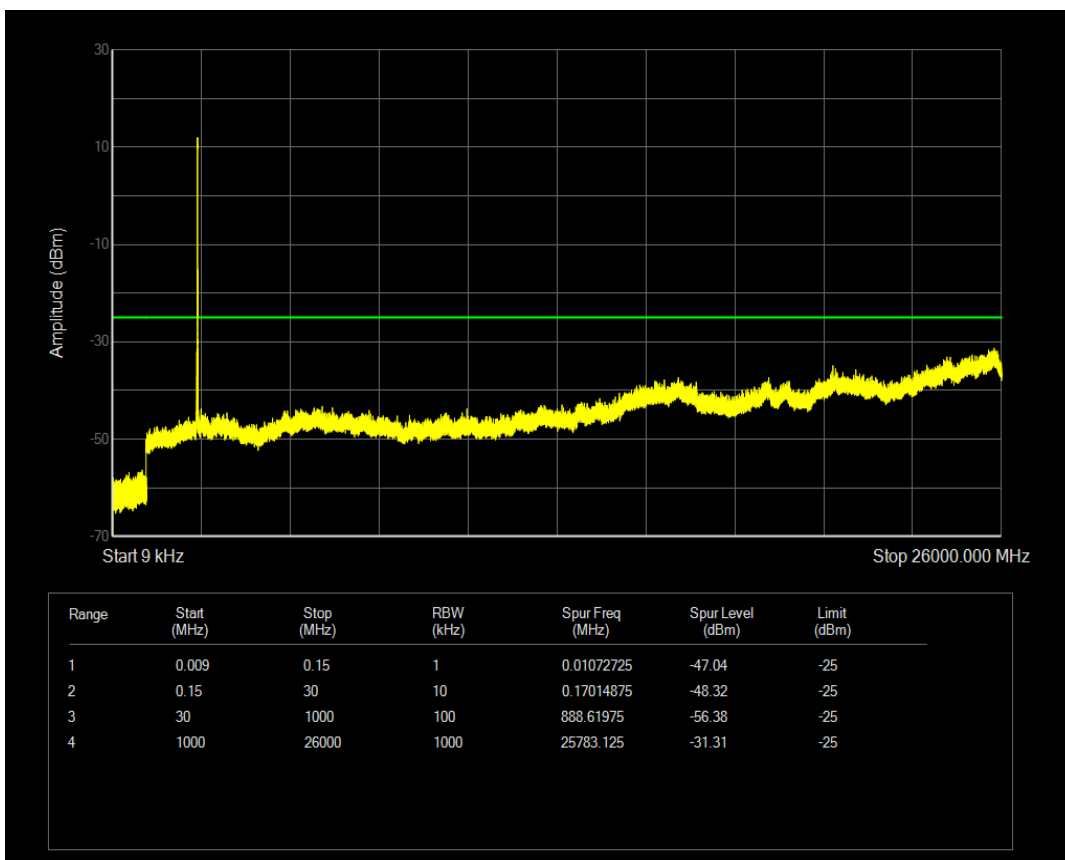

Band41 QPSK BW=10MHz Channel=39700 RB Size=50 Position=#0