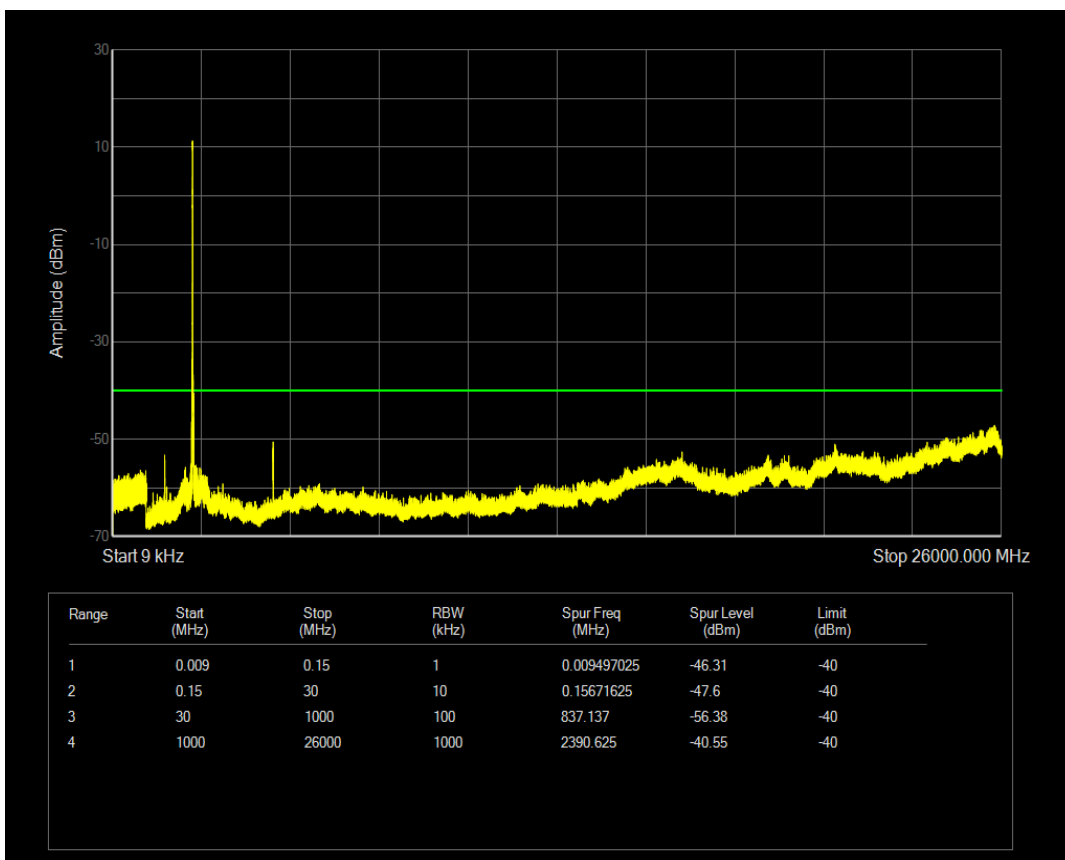

Band40a QPSK BW=10MHz Channel=38750 RB Size=50 Position=#0

Band40b QPSK BW=5MHz Channel=39175 RB Size=25 Position=#0

Band40b QAM16 BW=5MHz Channel=39175 RB Size=25 Position=#0

Band40b QPSK BW=5MHz Channel=39225 RB Size=25 Position=#0

Band40b QAM16 BW=5MHz Channel=39225 RB Size=25 Position=#0

Band40b QPSK BW=10MHz Channel=39200 RB Size=50 Position=#0

Band41 QPSK BW=5MHz Channel=39675 RB Size=25 Position=#0

Band41 QAM16 BW=5MHz Channel=39675 RB Size=25 Position=#0