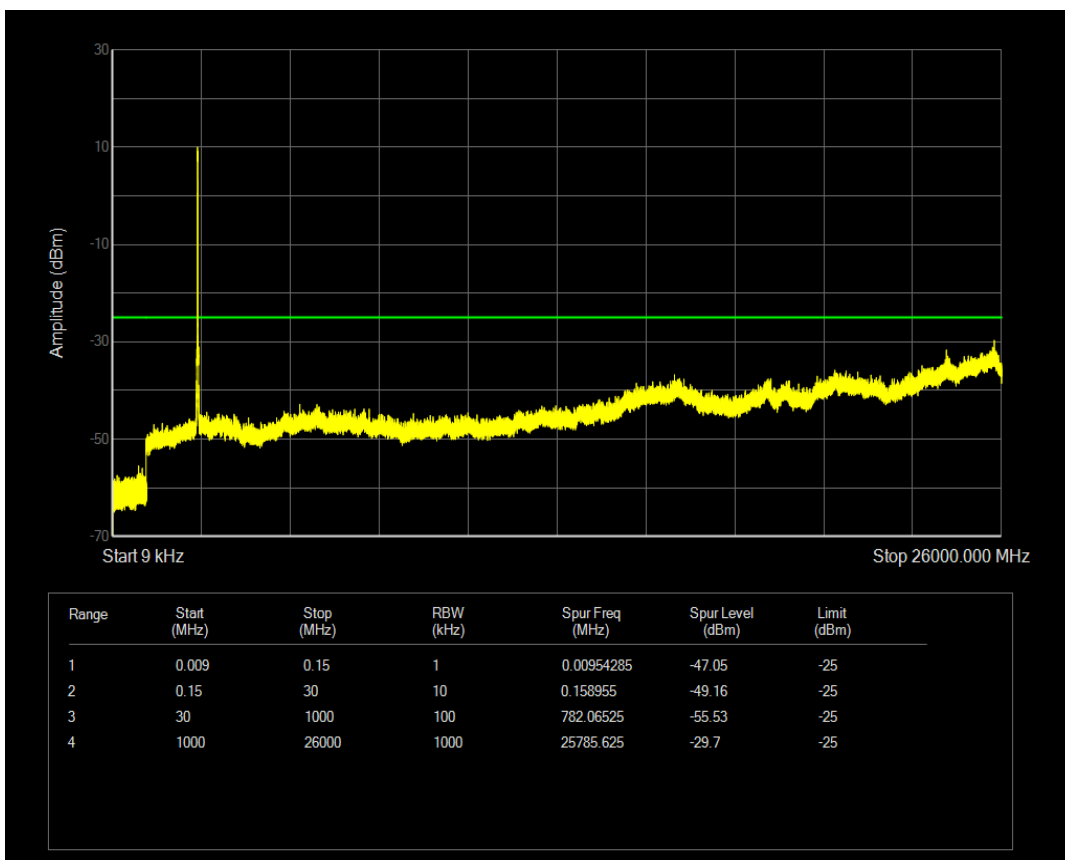

Band41 QPSK BW=20MHz Channel=39750 RB Size=100 Position=#0