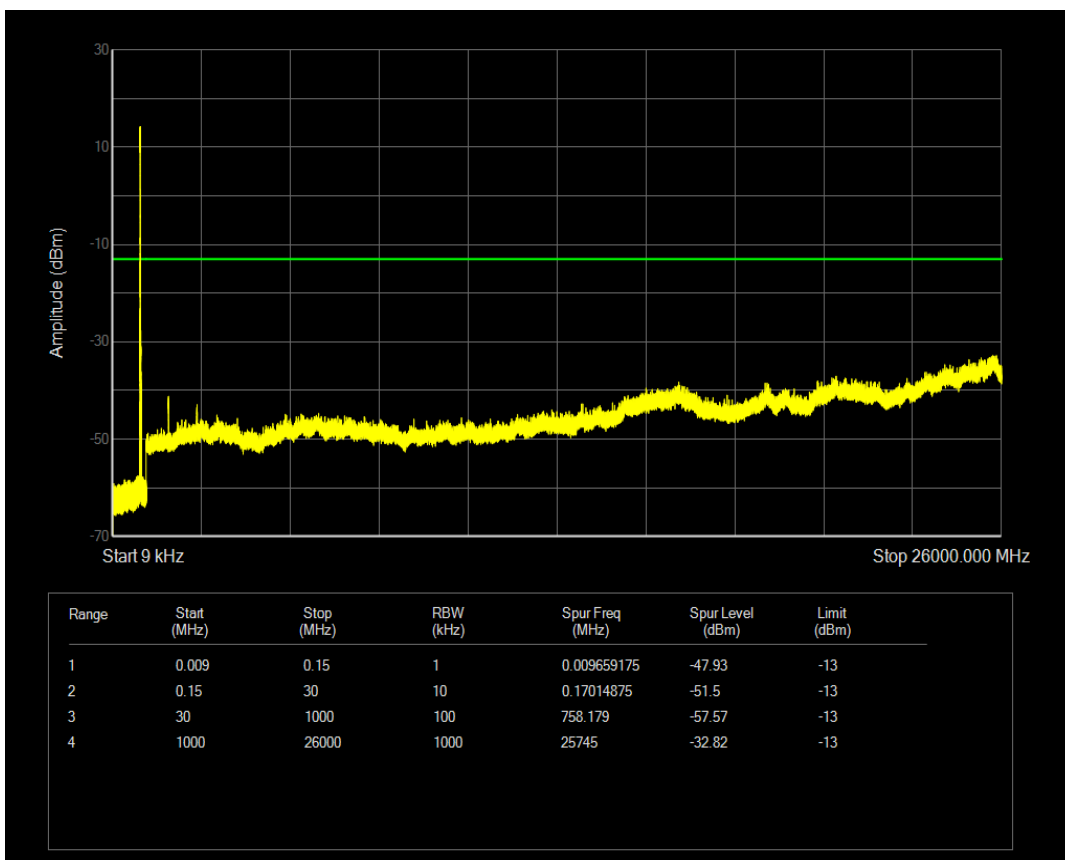

Band5 QPSK BW=5MHz Channel=20425 RB Size=25 Position=#0

Band5 QAM16 BW=5MHz Channel=20425 RB Size=25 Position=#0

Band5 QPSK BW=5MHz Channel=20625 RB Size=25 Position=#0

Band5 QAM16 BW=5MHz Channel=20625 RB Size=25 Position=#0

Band5 QPSK BW=10MHz Channel=20450 RB Size=50 Position=#0

Band5 QPSK BW=10MHz Channel=20600 RB Size=50 Position=#0

Band7 QPSK BW=5MHz Channel=20775 RB Size=25 Position=#0

Band7 QAM16 BW=5MHz Channel=20775 RB Size=25 Position=#0