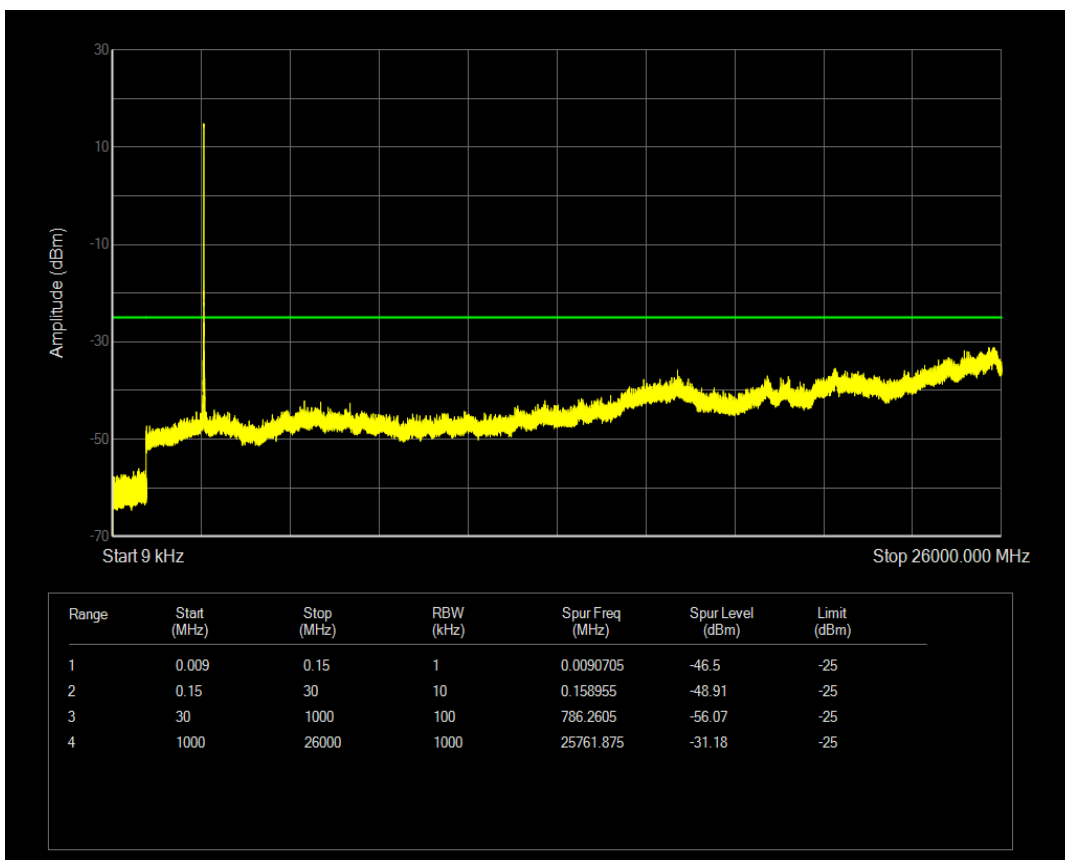

Band41 QPSK BW=5MHz Channel=41565 RB Size=25 Position=#0