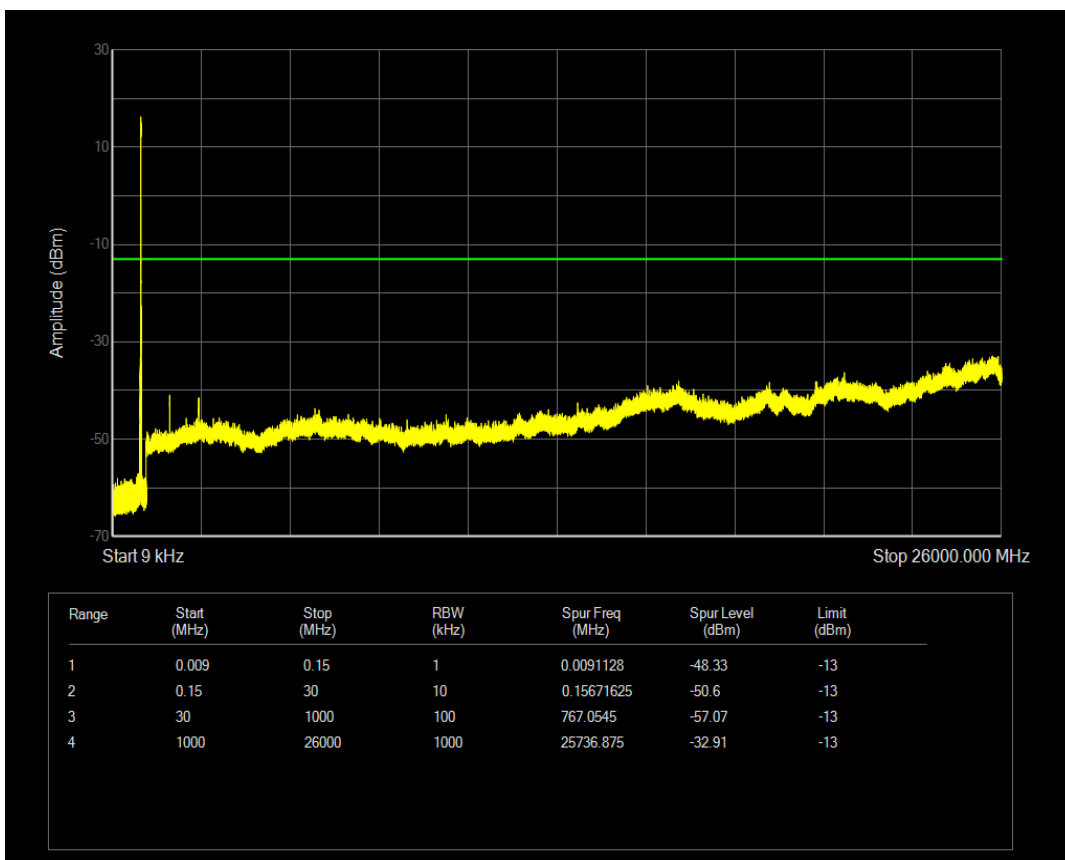

Band5 QPSK BW=1.4MHz Channel=20407 RB Size=6 Position=#0

Band5 QAM16 BW=1.4MHz Channel=20407 RB Size=6 Position=#0

Band5 QPSK BW=1.4MHz Channel=20643 RB Size=6 Position=#0

Band5 QAM16 BW=1.4MHz Channel=20643 RB Size=6 Position=#0

Band5 QPSK BW=3MHz Channel=20415 RB Size=15 Position=#0

Band5 QAM16 BW=3MHz Channel=20415 RB Size=15 Position=#0

Band5 QPSK BW=3MHz Channel=20635 RB Size=15 Position=#0

Band5 QAM16 BW=3MHz Channel=20635 RB Size=15 Position=#0

Band5 QPSK BW=5MHz Channel=20425 RB Size=25 Position=#0

Band5 QAM16 BW=5MHz Channel=20425 RB Size=25 Position=#0

Band5 QPSK BW=5MHz Channel=20625 RB Size=25 Position=#0

Band5 QAM16 BW=5MHz Channel=20625 RB Size=25 Position=#0