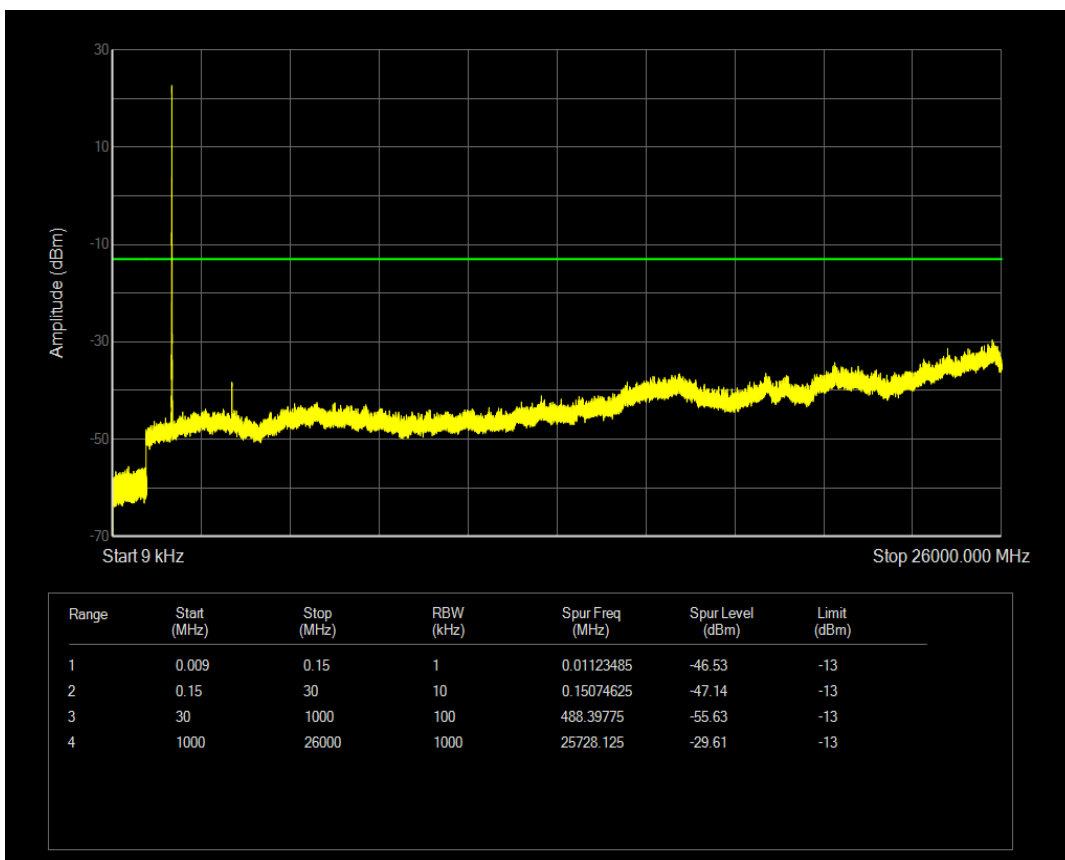

Band4 QPSK BW=3MHz Channel=20385 RB Size=15 Position=#0

Band4 QAM16 BW=3MHz Channel=20385 RB Size=15 Position=#0

Band4 QPSK BW=5MHz Channel=19975 RB Size=25 Position=#0

Band4 QAM16 BW=5MHz Channel=19975 RB Size=25 Position=#0

Band4 QPSK BW=5MHz Channel=20375 RB Size=25 Position=#0

Band4 QAM16 BW=5MHz Channel=20375 RB Size=25 Position=#0

Band4 QPSK BW=10MHz Channel=20000 RB Size=50 Position=#0

Band4 QPSK BW=10MHz Channel=20350 RB Size=50 Position=#0

Band4 QPSK BW=15MHz Channel=20025 RB Size=75 Position=#0

Band4 QPSK BW=15MHz Channel=20325 RB Size=75 Position=#0

Band4 QPSK BW=20MHz Channel=20050 RB Size=100 Position=#0

Band4 QPSK BW=20MHz Channel=20300 RB Size=100 Position=#0