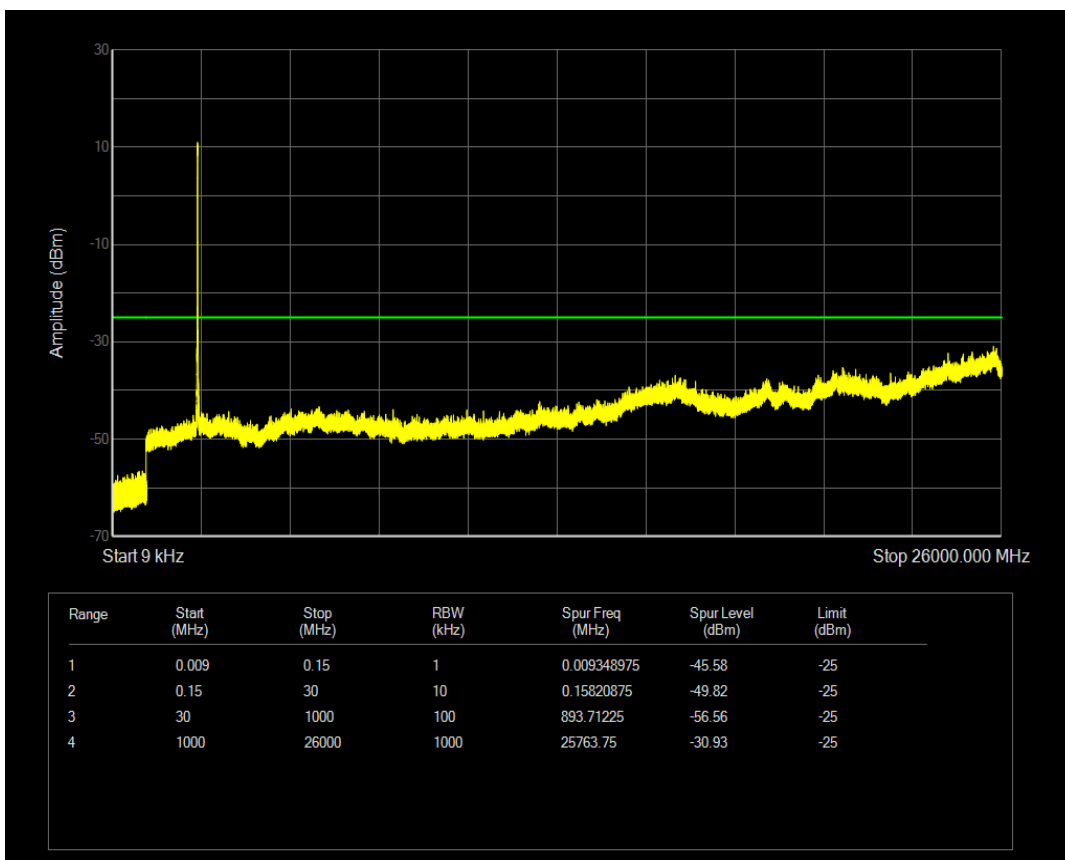

Band41 QPSK BW=15MHz Channel=39725 RB Size=75 Position=#0