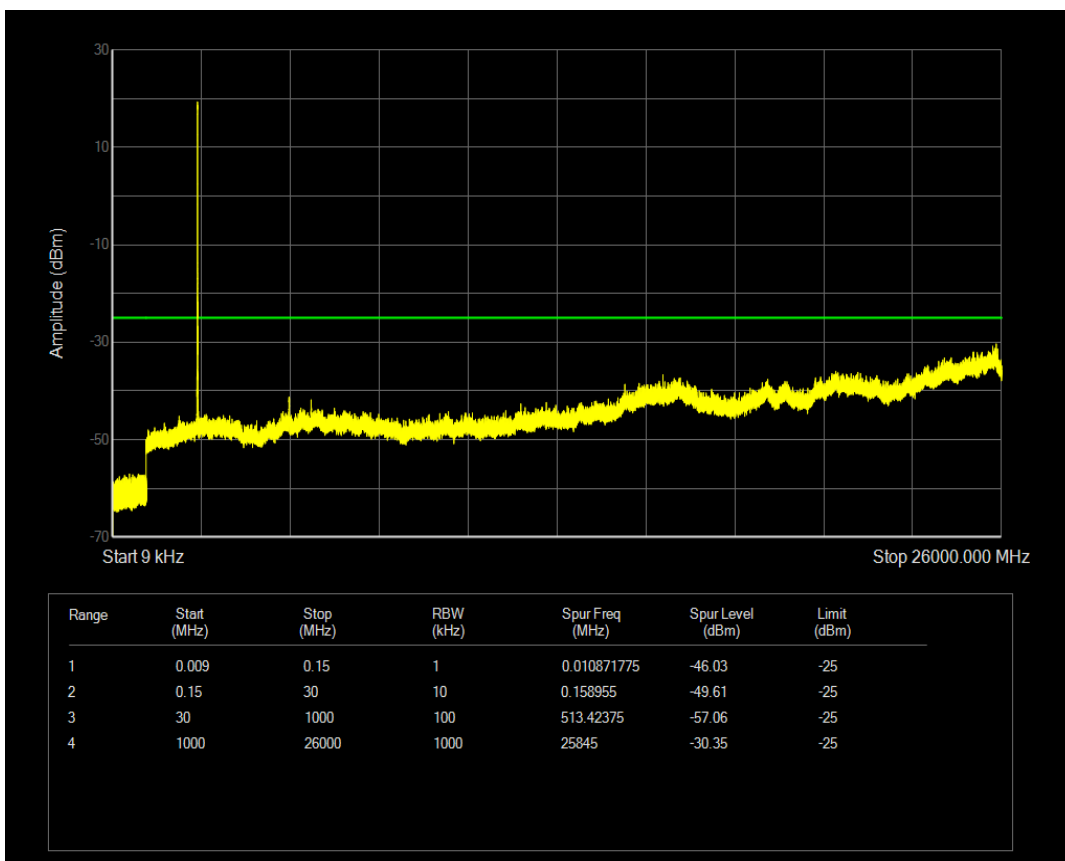

Band5 QPSK BW=5MHz Channel=20425 RB Size=25 Position=#0

Band5 QAM16 BW=5MHz Channel=20425 RB Size=25 Position=#0

Band5 QPSK BW=5MHz Channel=20625 RB Size=25 Position=#0

Band5 QAM16 BW=5MHz Channel=20625 RB Size=25 Position=#0

Band5 QPSK BW=10MHz Channel=20450 RB Size=50 Position=#0

Band5 QPSK BW=10MHz Channel=20600 RB Size=50 Position=#0

Band7 QPSK BW=5MHz Channel=20775 RB Size=25 Position=#0

Band7 QAM16 BW=5MHz Channel=20775 RB Size=25 Position=#0

Band7 QPSK BW=5MHz Channel=21425 RB Size=25 Position=#0

Band7 QAM16 BW=5MHz Channel=21425 RB Size=25 Position=#0

Band7 QPSK BW=10MHz Channel=20800 RB Size=50 Position=#0

Band7 QPSK BW=10MHz Channel=21400 RB Size=50 Position=#0