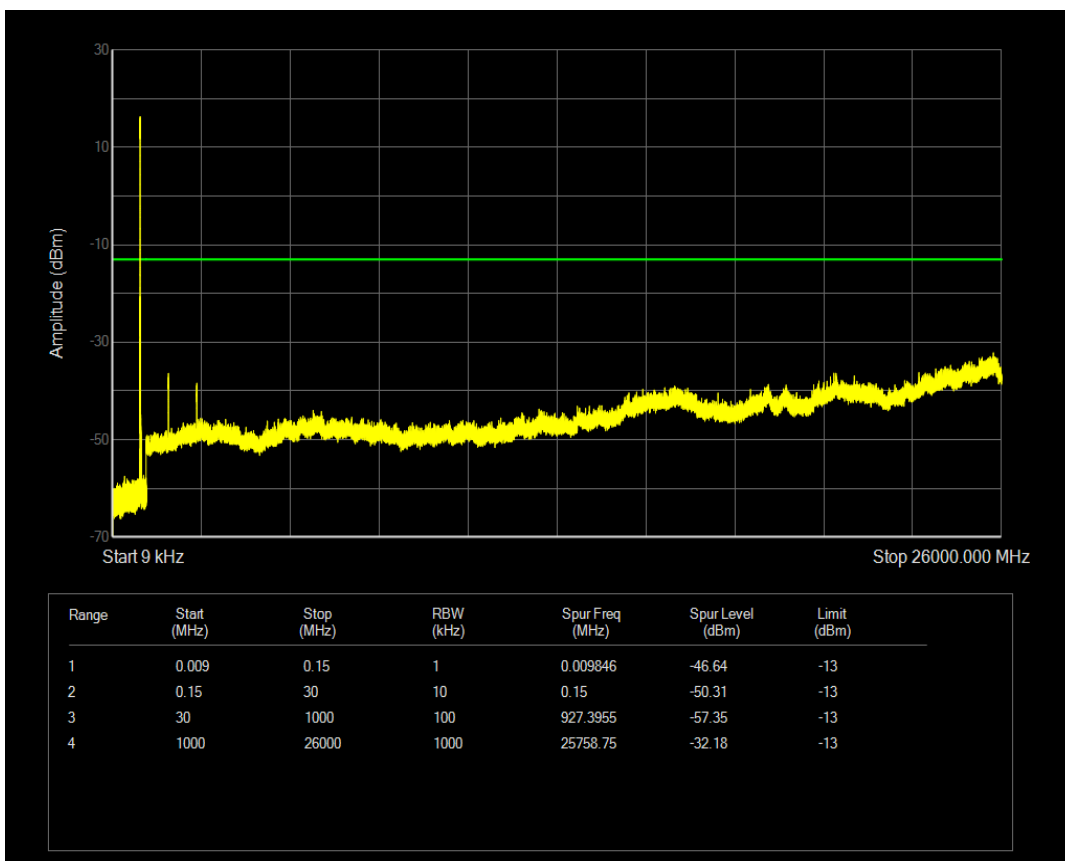

Band5 QPSK BW=1.4MHz Channel=20407 RB Size=6 Position=#0

Band5 QAM16 BW=1.4MHz Channel=20407 RB Size=6 Position=#0

Band5 QPSK BW=1.4MHz Channel=20643 RB Size=6 Position=#0

Band5 QAM16 BW=1.4MHz Channel=20643 RB Size=6 Position=#0

Band5 QPSK BW=3MHz Channel=20415 RB Size=15 Position=#0

Band5 QAM16 BW=3MHz Channel=20415 RB Size=15 Position=#0

Band5 QPSK BW=3MHz Channel=20635 RB Size=15 Position=#0

Band5 QAM16 BW=3MHz Channel=20635 RB Size=15 Position=#0

Band5 QPSK BW=5MHz Channel=20425 RB Size=25 Position=#0

Band5 QAM16 BW=5MHz Channel=20425 RB Size=25 Position=#0

Band5 QPSK BW=5MHz Channel=20625 RB Size=25 Position=#0

Band5 QAM16 BW=5MHz Channel=20625 RB Size=25 Position=#0