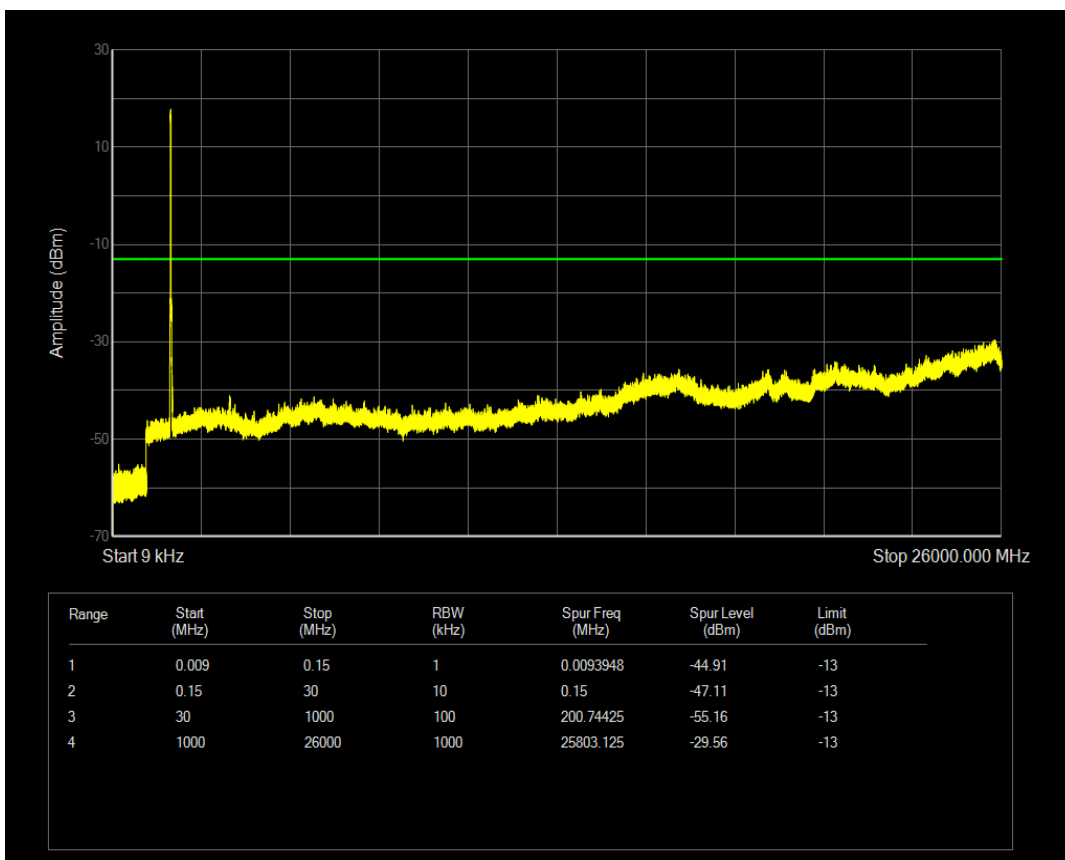

Band4 QPSK BW=3MHz Channel=20385 RB Size=15 Position=#0

Band4 QAM16 BW=3MHz Channel=20385 RB Size=15 Position=#0

Band4 QPSK BW=5MHz Channel=19975 RB Size=25 Position=#0

Band4 QAM16 BW=5MHz Channel=19975 RB Size=25 Position=#0

Band4 QPSK BW=5MHz Channel=20375 RB Size=25 Position=#0

Band4 QAM16 BW=5MHz Channel=20375 RB Size=25 Position=#0

Band4 QPSK BW=10MHz Channel=20000 RB Size=50 Position=#0

Band4 QPSK BW=10MHz Channel=20350 RB Size=50 Position=#0

Band4 QPSK BW=15MHz Channel=20025 RB Size=75 Position=#0

Band4 QPSK BW=15MHz Channel=20325 RB Size=75 Position=#0

Band4 QPSK BW=20MHz Channel=20050 RB Size=100 Position=#0

Band4 QPSK BW=20MHz Channel=20300 RB Size=100 Position=#0