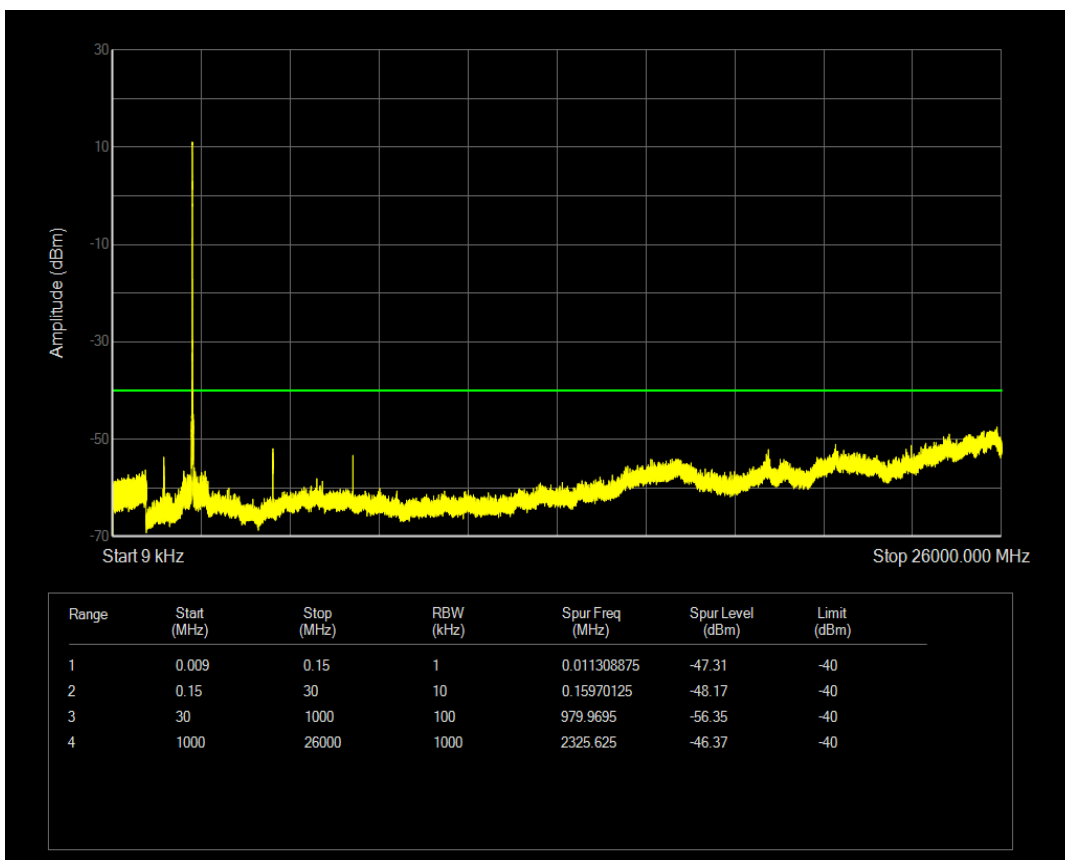

Band40b QAM16 BW=5MHz Channel=39175 RB Size=25 Position=#0