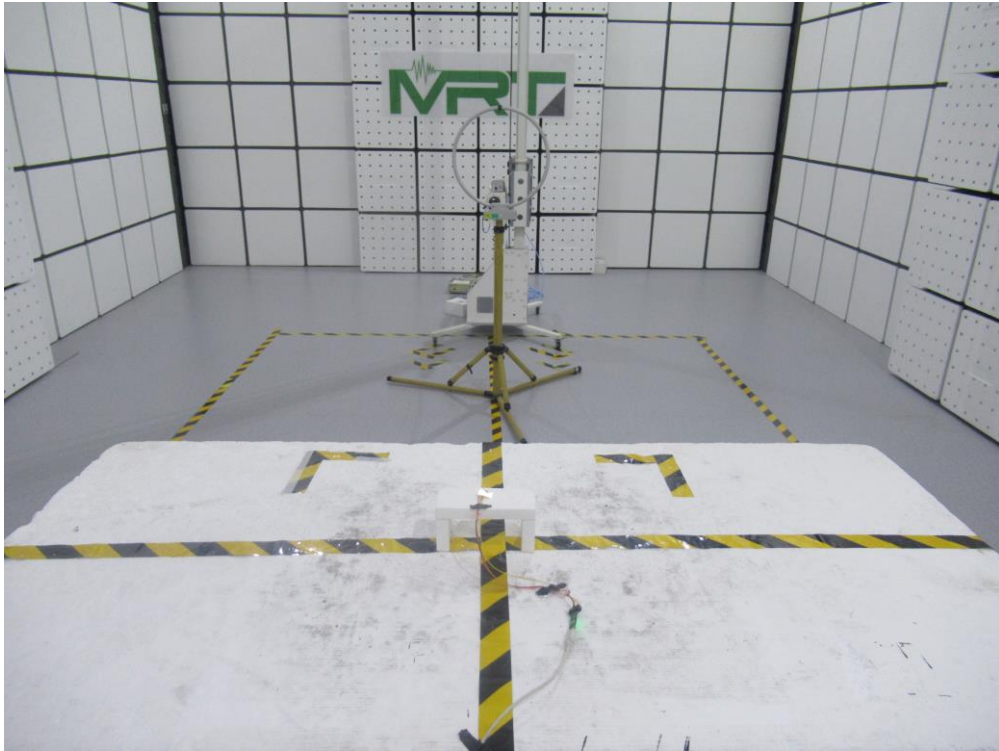

RF Test Setup Photo

Description: Front View of Conducted Emission Test Setup for Power Port

Description: Back View of Conducted Emission Test Setup for Power Port

Description: Radiated Spurious Emission Test Setup for Below 30MHz

Description: Radiated Spurious Emission Test Setup for Below 1GHz

Description: Radiated Spurious Emission Test Setup for Above 1GHz

Description: Radiated Spurious Emission Test Setup for Above 18GHz

Description: Conducted Test Setup