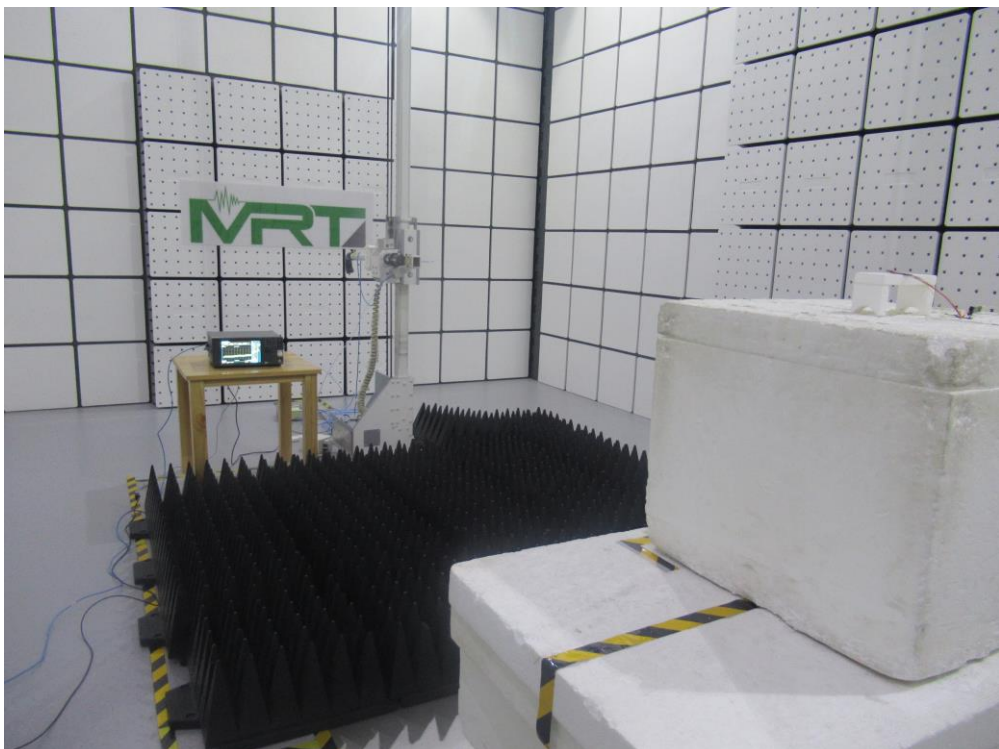

RF Test Setup Photo

Description: Front View of Conducted Emission Test Setup for Power Port

Description: Back View of Conducted Emission Test Setup for Power Port

Description: Radiated Spurious Emission Test Setup for Below 30MHz

Description: Radiated Spurious Emission Test Setup for Below 1GHz

Description: Radiated Spurious Emission Test Setup for Above 1GHz

Description: Radiated Spurious Emission Test Setup for Above 18GHz

Description: Conducted Test Setup