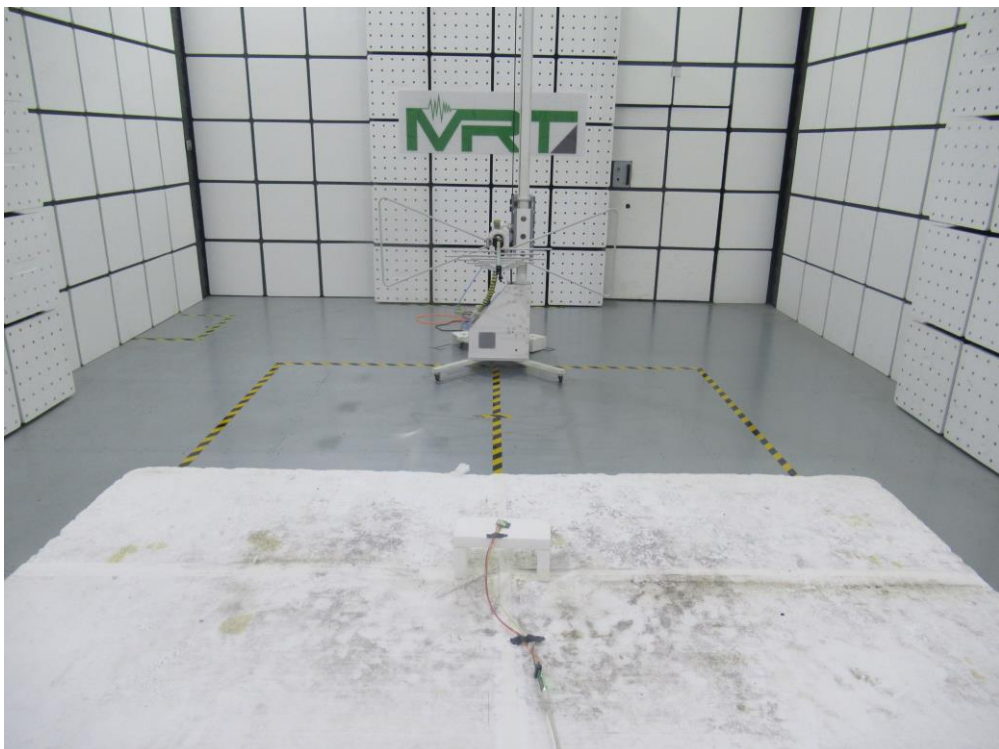

RF Test Setup Photo

Description: Front View of Conducted Emission Test Setup for Power Port

Description: Back View of Conducted Emission Test Setup for Power Port

Description: Radiated Spurious Emission Test Setup for Below 30MHz

Description: Radiated Spurious Emission Test Setup for Below 1GHz

Description: Radiated Spurious Emission Test Setup for Above 1GHz

Description: Radiated Spurious Emission Test Setup for Above 18GHz

Description: Conducted Test Setup