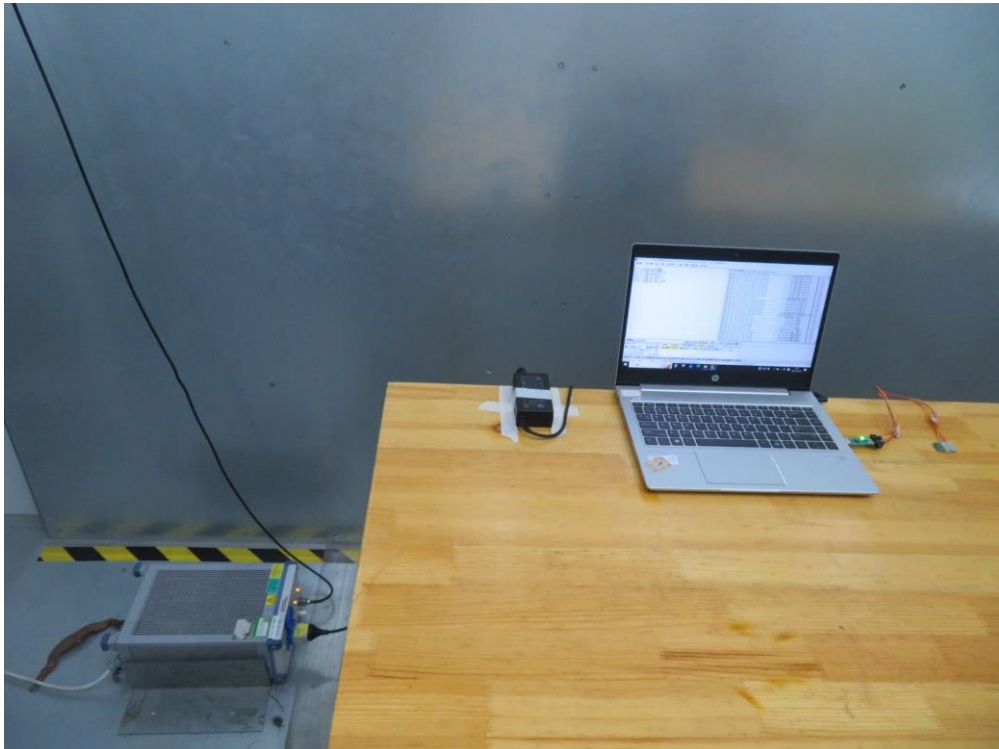

RF Test Setup Photo

Description: Front View of Conducted Emission Test Setup for Power Port

Description: Back View of Conducted Emission Test Setup for Power Port

Description: Radiated Spurious Emission Test Setup for Below 30MHz

Description: Radiated Spurious Emission Test Setup for Below 1GHz

Description: Radiated Spurious Emission Test Setup for Above 1GHz

Description: Radiated Spurious Emission Test Setup for Above 18GHz

Description: Conducted Test Setup