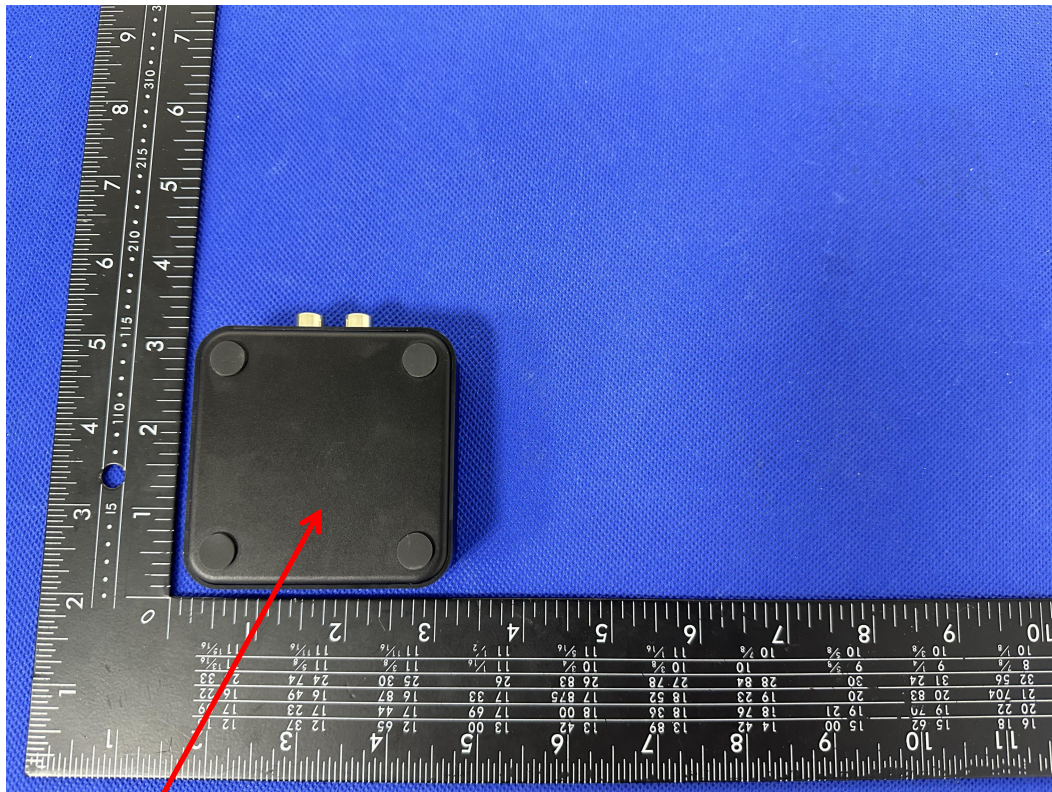

Label and Label Location

FCC ID: 2BCV2-BT200

L\*W: 10mm\*5mm

label and White font