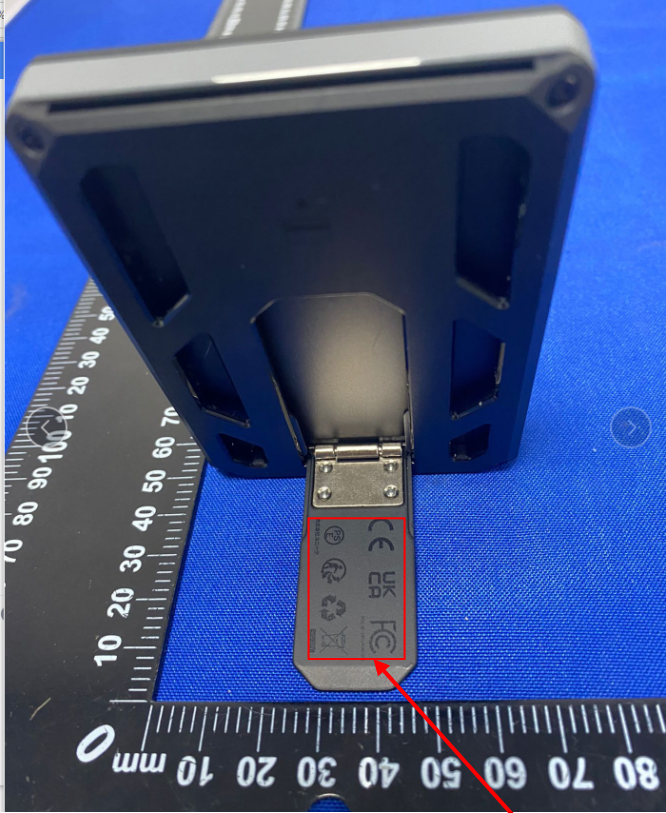

Label Artwork and Location

Model: W0582

Label:

Size: L*W=31.5*18.5mm

Location