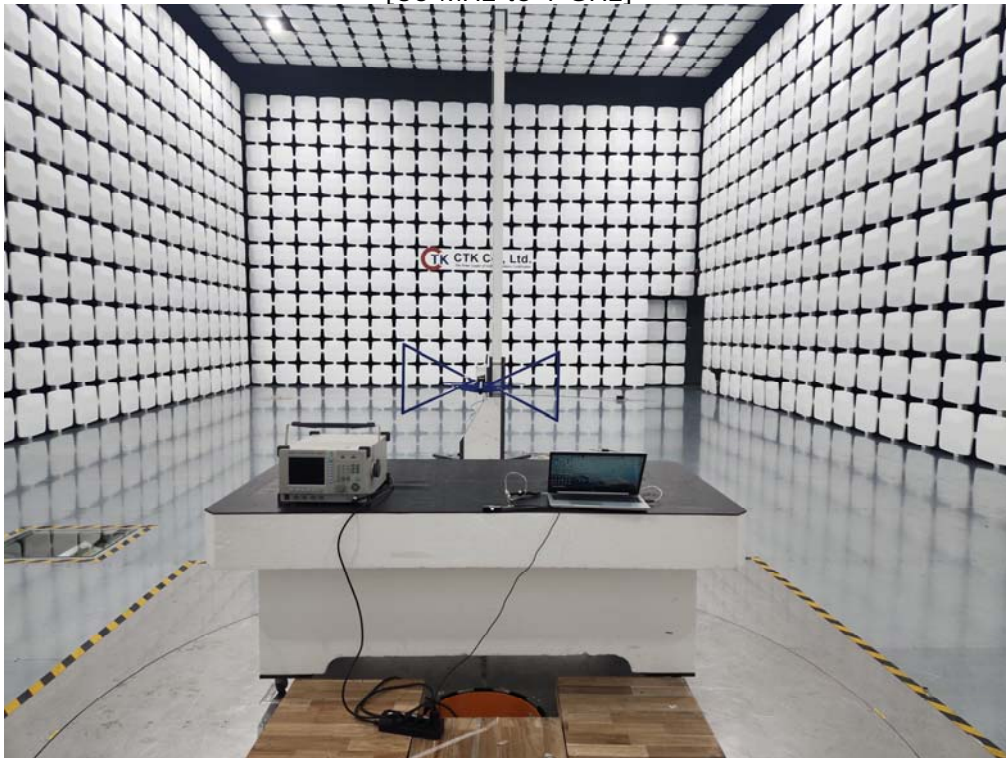

Test Setup Photos and Configuration

Radiated Electric Field Emissions

[9 kHz to 30 MHz]

[30 MHz to 1 GHz]

CTK Co., Ltd.
The Prime Leader of Global Regulatory Compliance

CTK Co., Ltd.

(Ho-dong), 113, Yejik-ro, Cheoin-gu, Yongin-si, Gyeonggi-do, 449-100, Korea