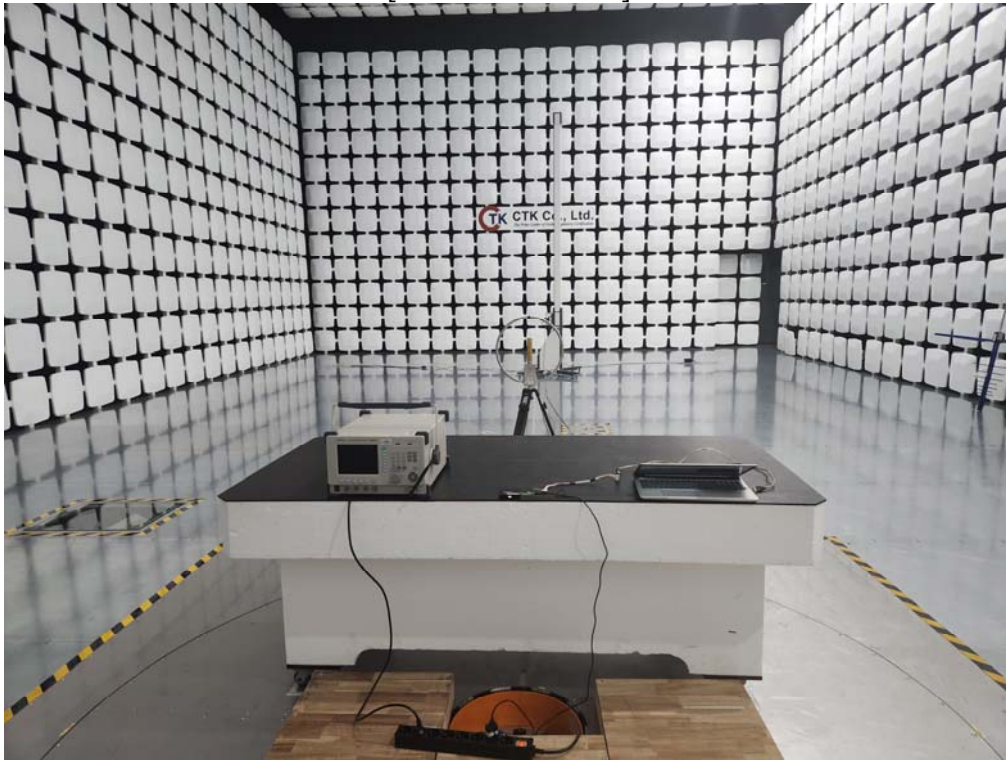

Test Setup Photos and Configuration

Radiated Electric Field Emissions

[9 kHz to 30 MHz]

[30 MHz to 1 GHz]

CTK Co., Ltd.
The Prime Leader of Global Regulatory Compliance

CTK Co., Ltd.

(Ho-dong), 113, Yejik-ro, Cheoin-gu, Yongin-si, Gyeonggi-do, 449-100, Korea