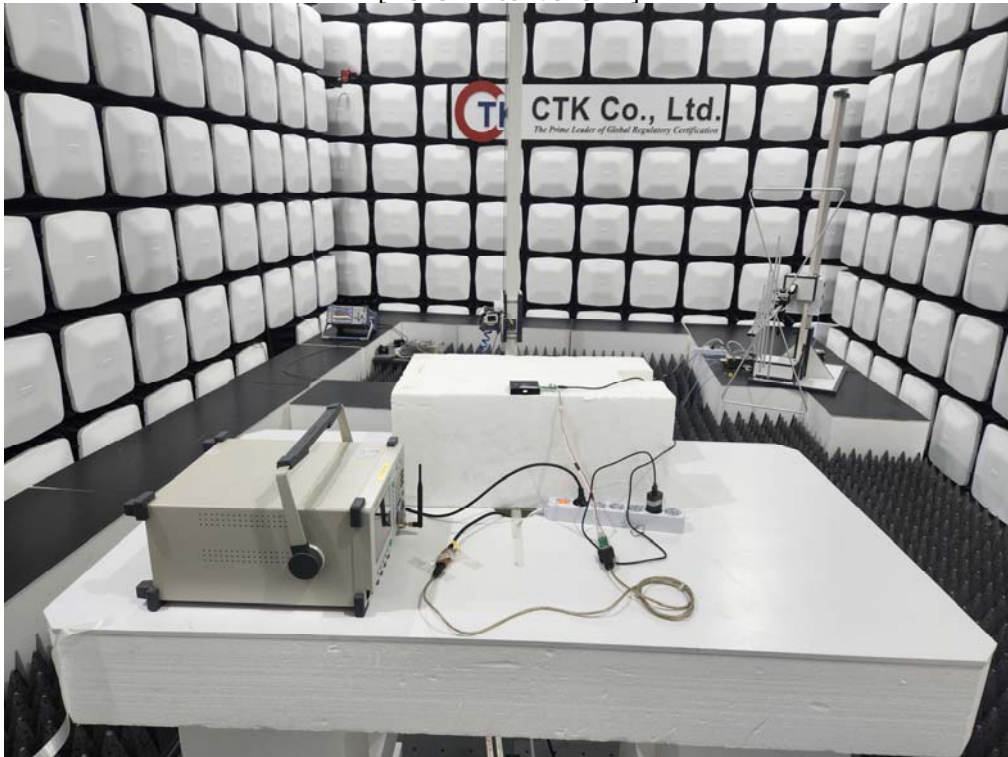

[18 GHz to 40 GHz]