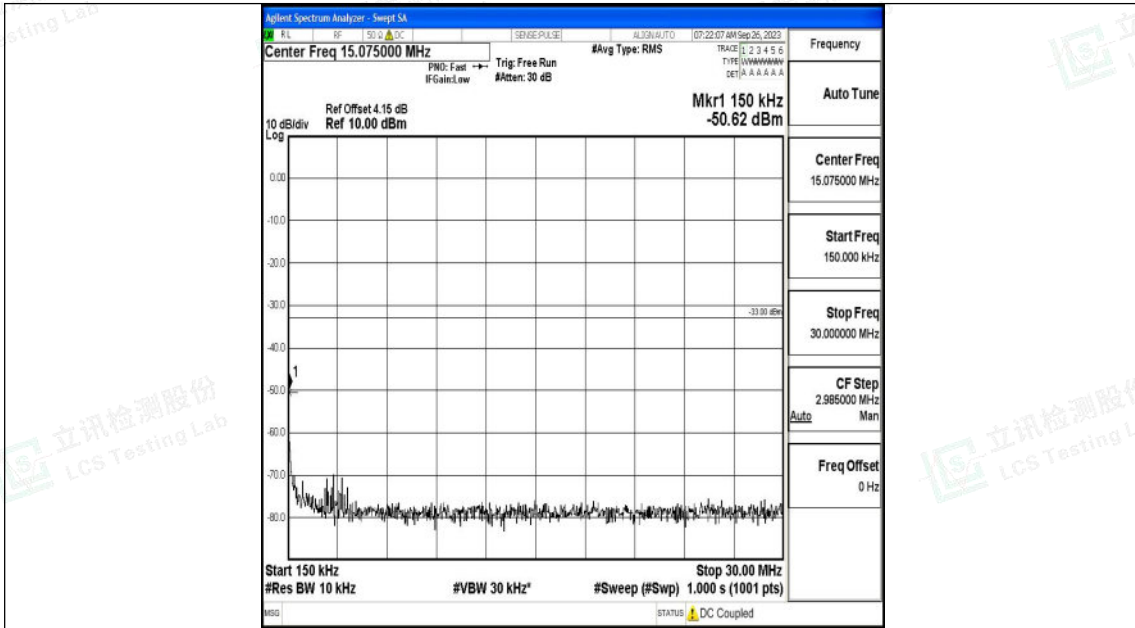

Band2_20MHz_16QAM_19100_1RB#0_0.009~0.15_0.009~0.15

Band2_20MHz_16QAM_19100_1RB#0_0.15~30_0.15~30