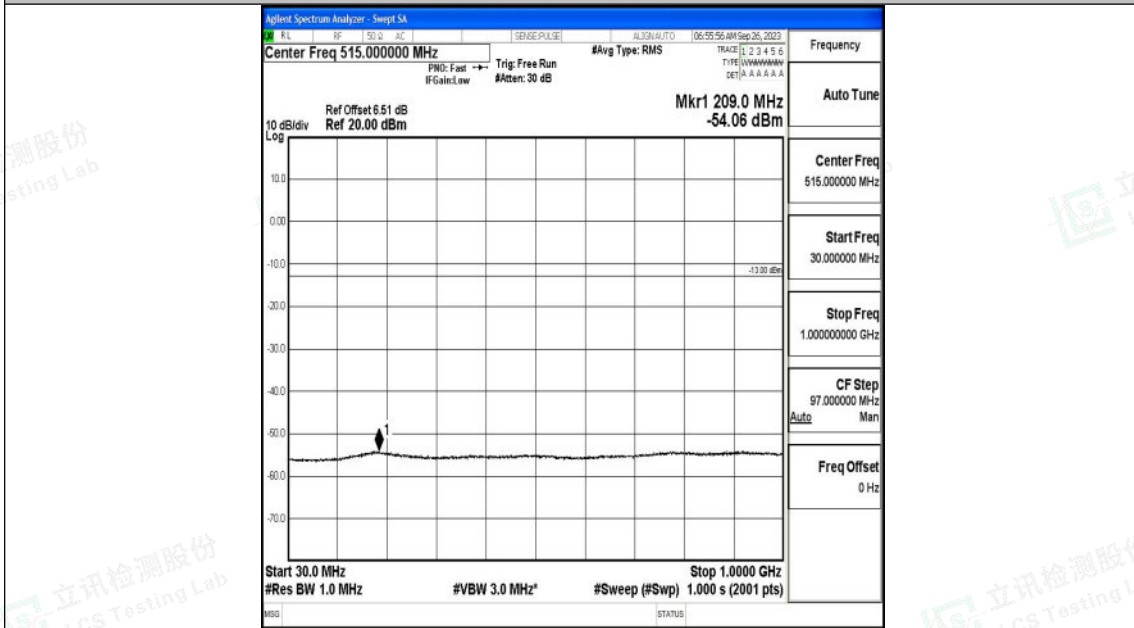

Band2_10MHz_QPSK_19150_1RB#0_3000~20000_3000~20000

Band2_10MHz_16QAM_19150_1RB#0_0.009~0.15_0.009~0.15

Band2_10MHz_16QAM_19150_1RB#0_0.15~30_0.15~30

Band2_10MHz_16QAM_19150_1RB#0_30~1000_30~1000

Band2_10MHz_16QAM_19150_1RB#0_1000~3000_1000~3000