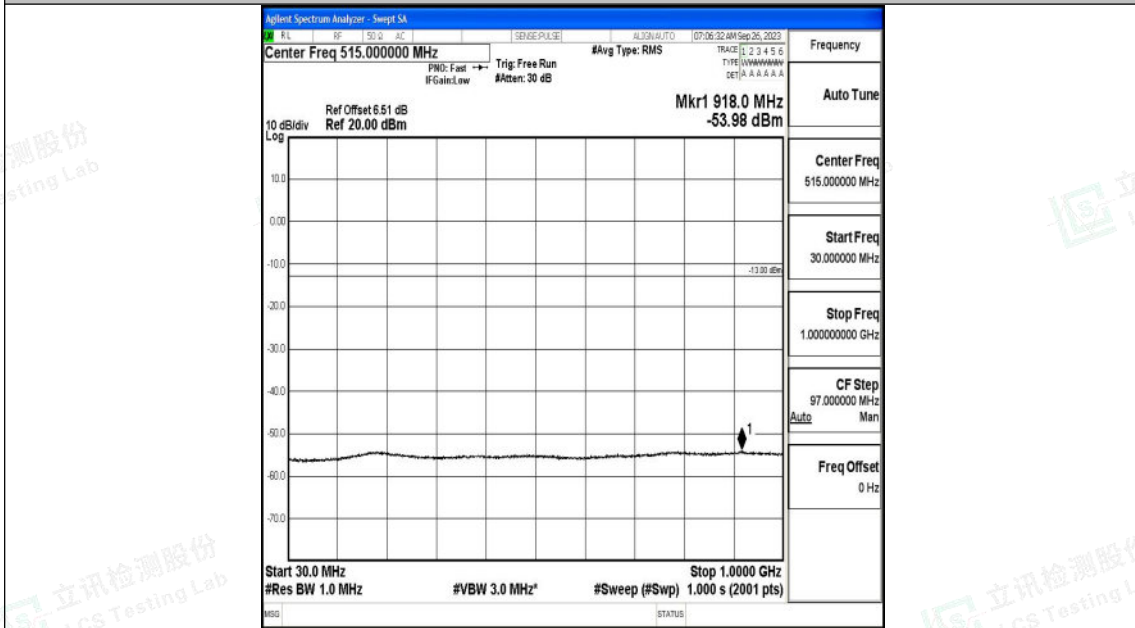

Band2_15MHz_QPSK_18675_1RB#0_3000~20000_3000~20000

Band2_15MHz_16QAM_18675_1RB#0_0.009~0.15_0.009~0.15

Band2_15MHz_16QAM_18675_1RB#0_0.15~30_0.15~30

Band2_15MHz_16QAM_18675_1RB#0_30~1000_30~1000

Band2_15MHz_16QAM_18675_1RB#0_1000~3000_1000~3000