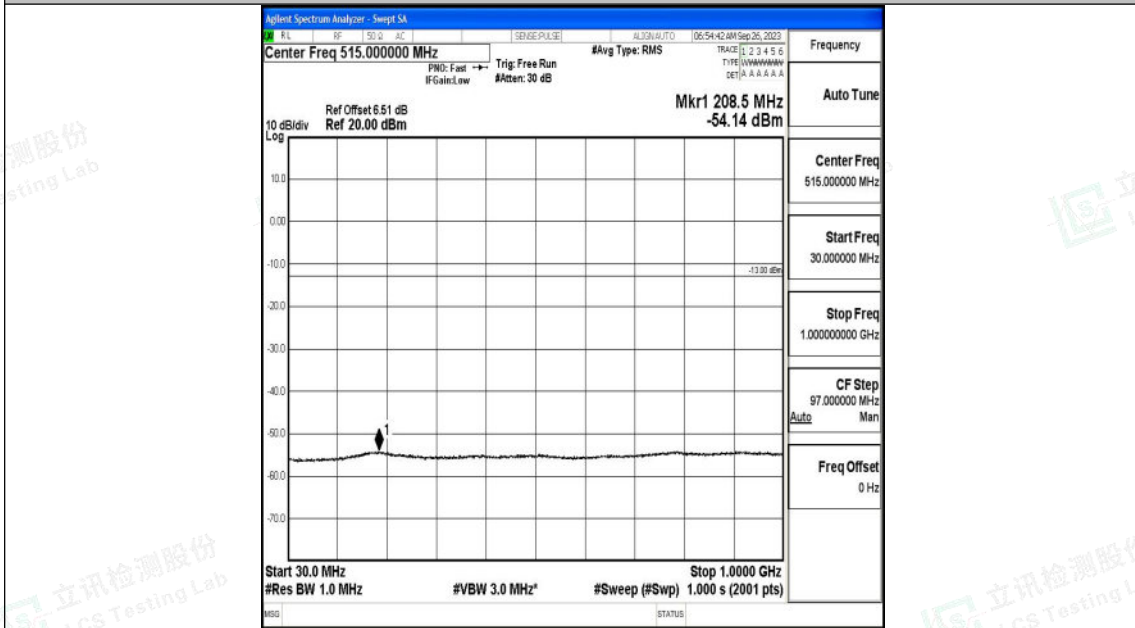

Band2_10MHz_QPSK_18900_1RB#0_3000~20000_3000~20000

Band2_10MHz_16QAM_18900_1RB#0_0.009~0.15_0.009~0.15

Band2_10MHz_16QAM_18900_1RB#0_0.15~30_0.15~30

Band2_10MHz_16QAM_18900_1RB#0_30~1000_30~1000

Shenzhen LCS Compliance Testing Laboratory Ltd.
 Add: 101, 201 Bldg A & 301 Bldg C, Juji Industrial Park Yabianxueziwei, Shajing Street,
 Baoan District, Shenzhen, 518000, China
 Tel: +(86) 0755-82591330 | E-mail: webmaster@lcs-cert.com | Web: www.lcs-cert.com
 Scan code to check authenticity