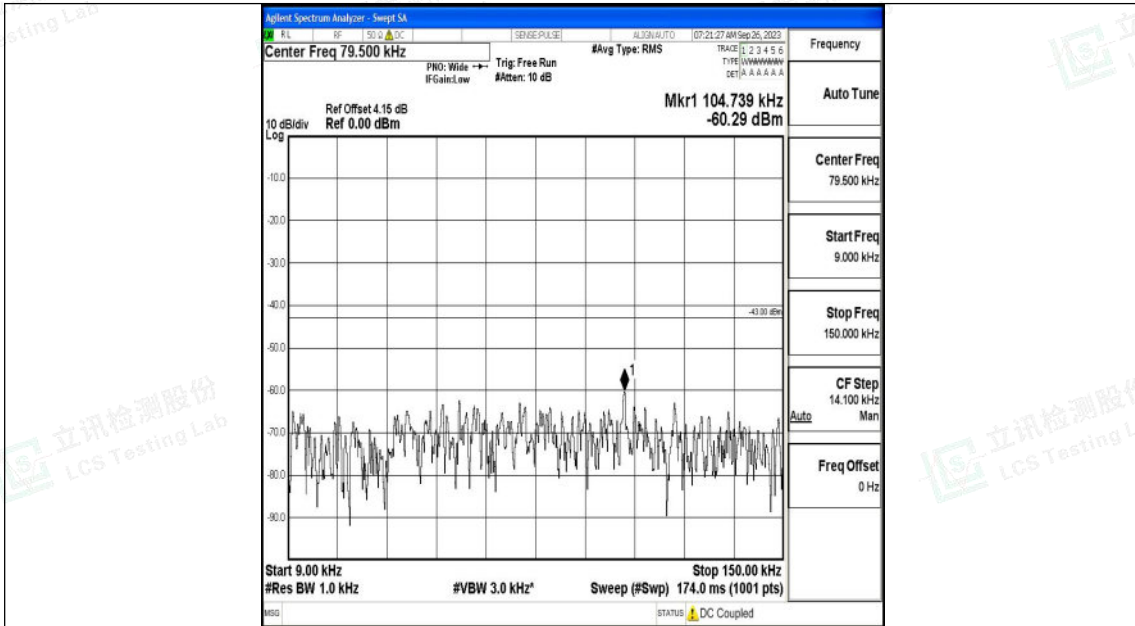

Band2_20MHz_16QAM_18900_1RB#0_0.15~30_0.15~30

Band2_20MHz_16QAM_18900_1RB#0_30~1000_30~1000

Band2_20MHz_16QAM_18900_1RB#0_1000~3000_1000~3000

Band2_20MHz_16QAM_18900_1RB#0_3000~20000_3000~20000

Shenzhen LCS Compliance Testing Laboratory Ltd.
 Add: 101, 201 Bldg A & 301 Bldg C, Juji Industrial Park Yabianxueziwei, Shajing Street,
 Baoan District, Shenzhen, 518000, China
 Tel: +(86) 0755-82591330 | E-mail: webmaster@lcs-cert.com | Web: www.lcs-cert.com
 Scan code to check authenticity