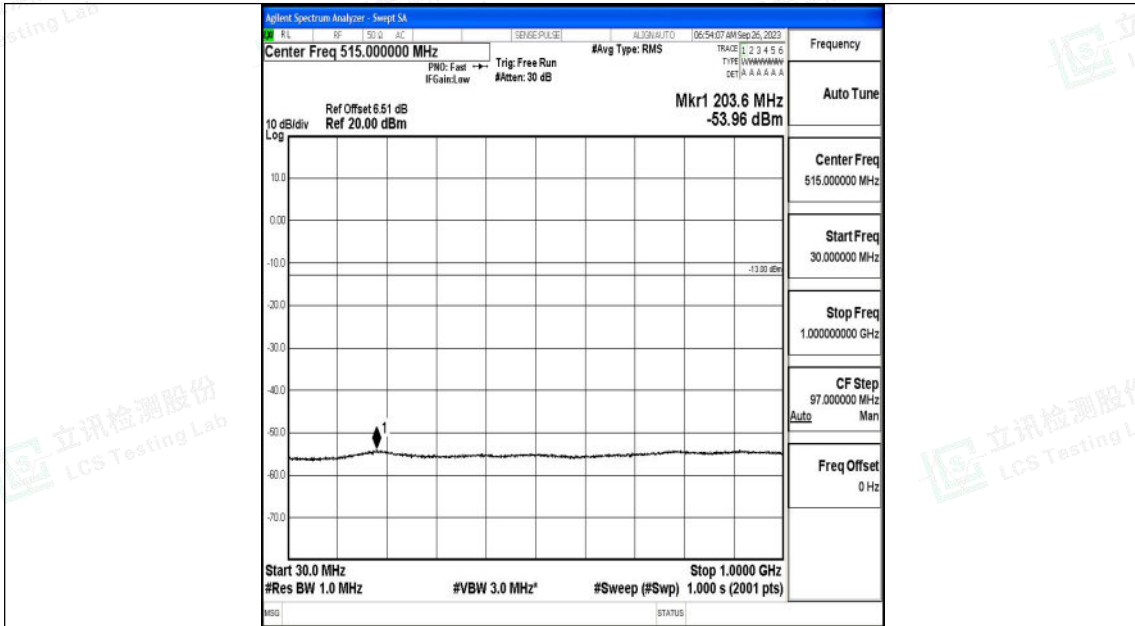

Band2_10MHz_QPSK_18900_1RB#0_0.15~30_0.15~30

Band2_10MHz_QPSK_18900_1RB#0_30~1000_30~1000