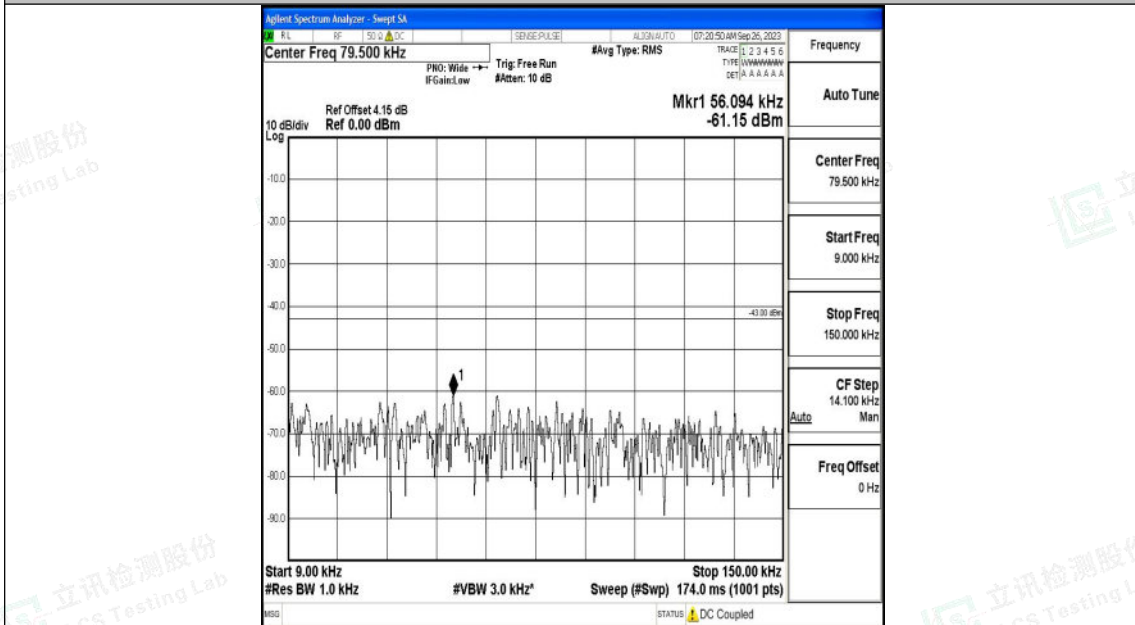

Band2_20MHz_QPSK_18900_1RB#0_3000~20000_3000~20000

Band2_20MHz_16QAM_18900_1RB#0_0.009~0.15_0.009~0.15

Shenzhen LCS Compliance Testing Laboratory Ltd.
Add: 101, 201 Bldg A & 301 Bldg C, Juji Industrial Park Yabianxueziwei, Shajing Street,
Baoan District, Shenzhen, 518000, China
Tel: +(86) 0755-82591330 | E-mail: webmaster@lcs-cert.com | Web: www.lcs-cert.com
Scan code to check authenticity