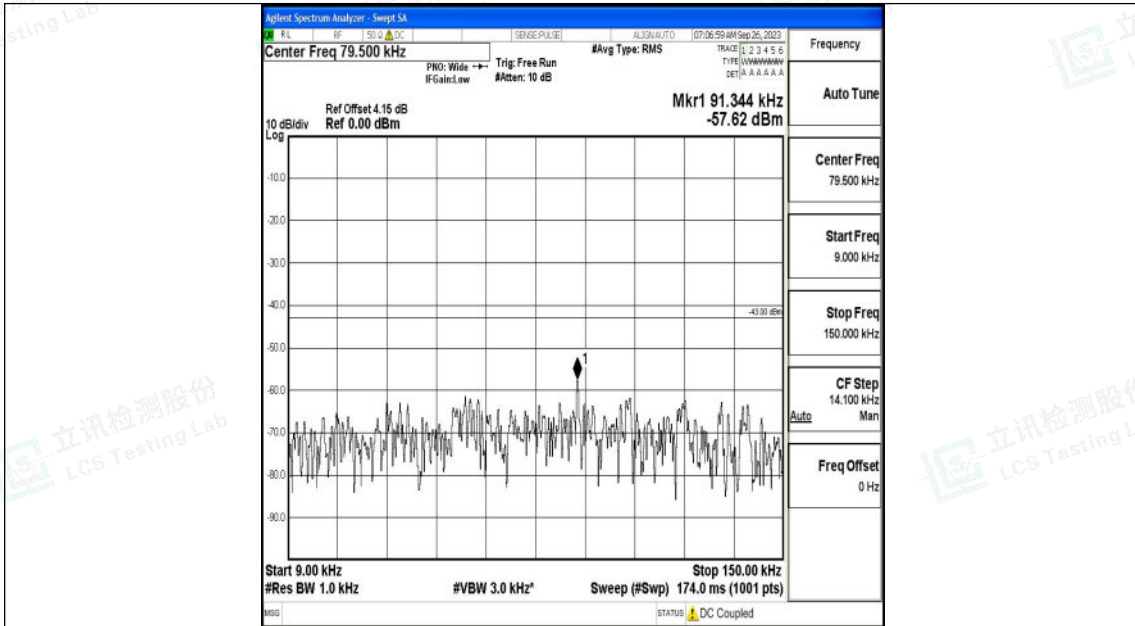

Band2_15MHz_16QAM_18675_1RB#0_3000~20000_3000~20000

Band2_15MHz_QPSK_18900_1RB#0_0.009~0.15_0.009~0.15