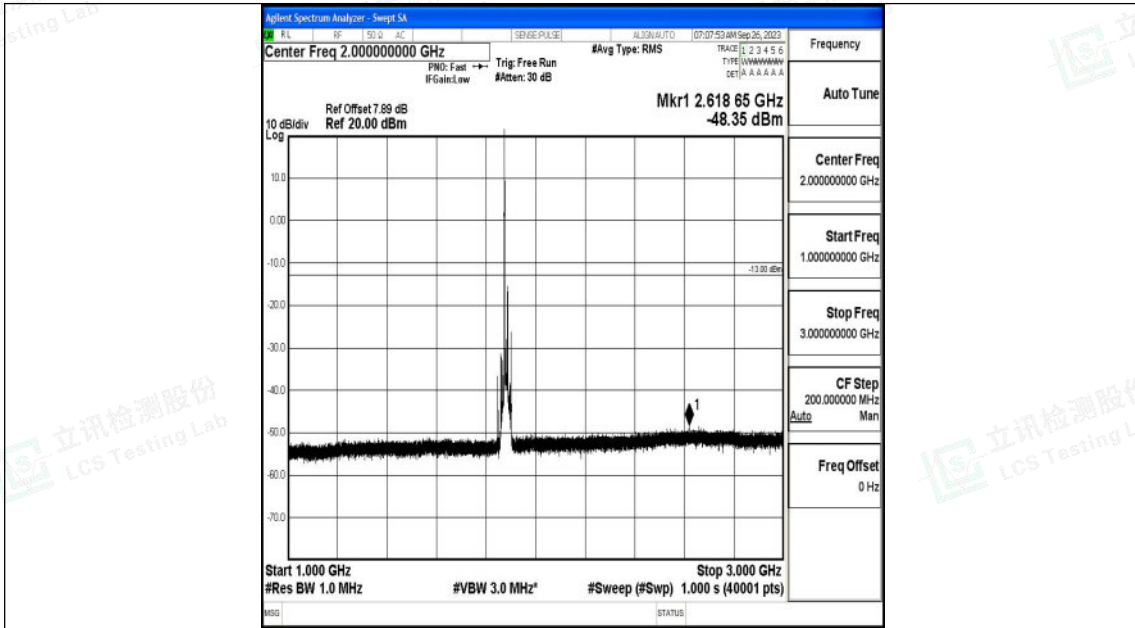

Band2_15MHz_16QAM_18900_1RB#0_30~1000_30~1000

Band2_15MHz_16QAM_18900_1RB#0_1000~3000_1000~3000