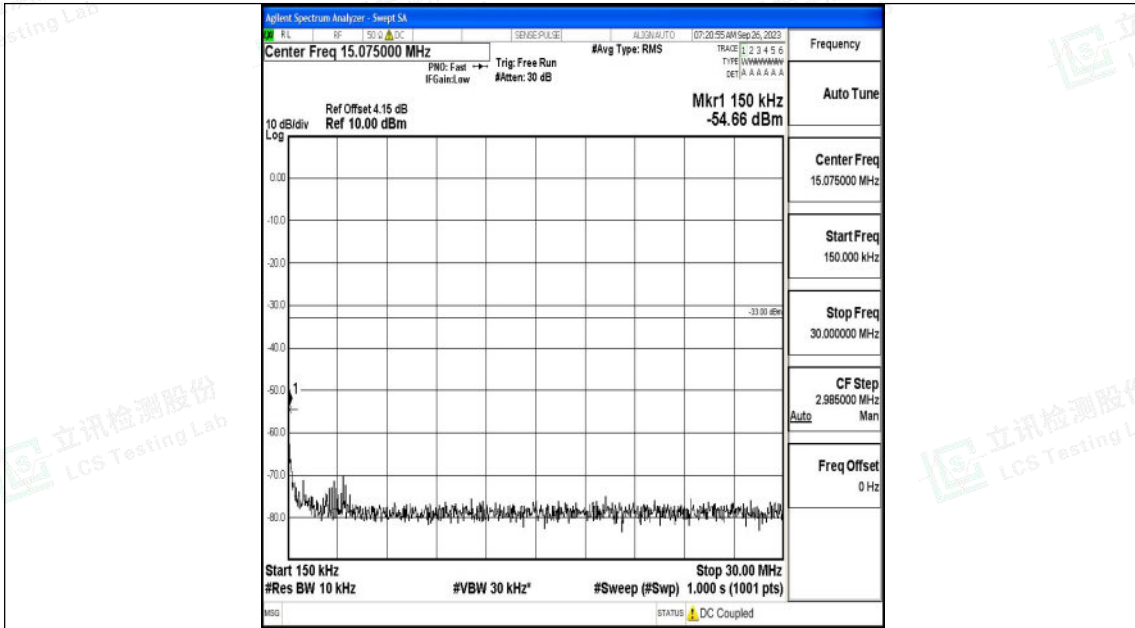

Band2_20MHz_16QAM_18900_1RB#0_0.009~0.15_0.009~0.15

Band2_20MHz_16QAM_18900_1RB#0_0.15~30_0.15~30