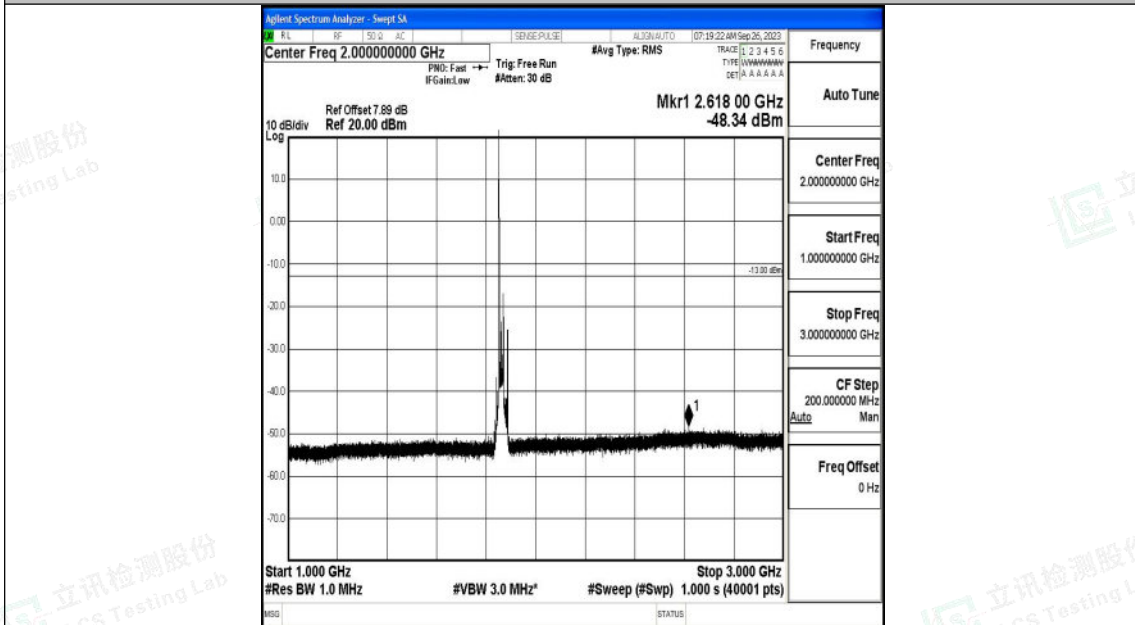

Band2_20MHz_QPSK_18700_1RB#0_30~1000_30~1000

Band2_20MHz_QPSK_18700_1RB#0_1000~3000_1000~3000

Shenzhen LCS Compliance Testing Laboratory Ltd.
Add: 101, 201 Bldg A & 301 Bldg C, Juji Industrial Park Yabianxueziwei, Shajing Street,
Baoan District, Shenzhen, 518000, China
Tel: +(86) 0755-82591330 | E-mail: webmaster@lcs-cert.com | Web: www.lcs-cert.com
Scan code to check authenticity