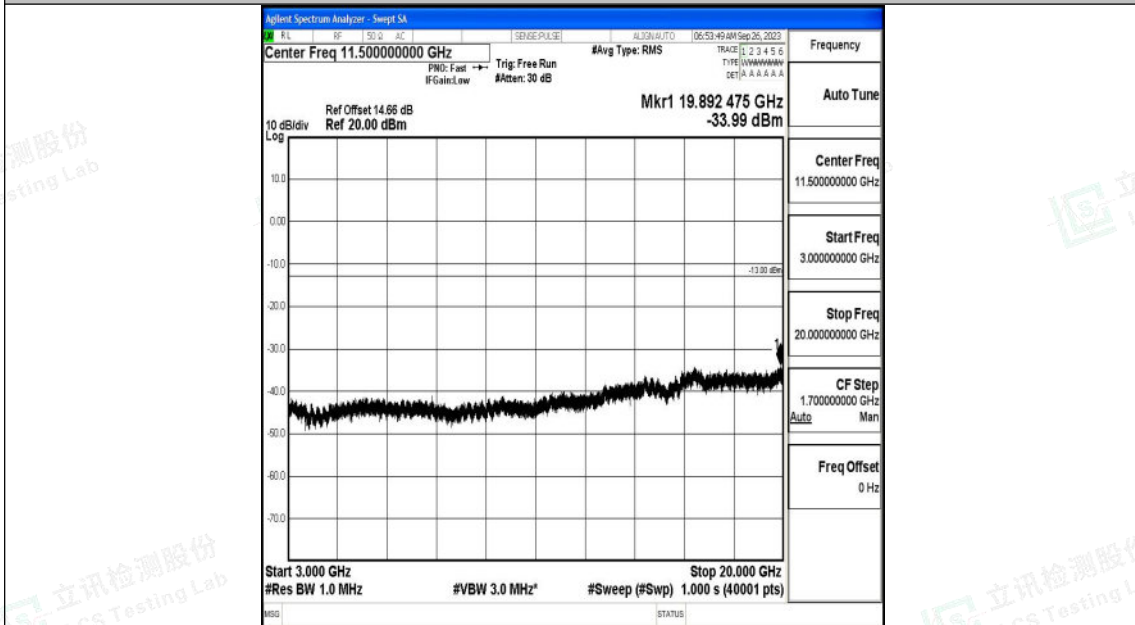

Band2_10MHz_16QAM_18650_1RB#0_0.15~30_0.15~30

Band2_10MHz_16QAM_18650_1RB#0_30~1000_30~1000

Band2_10MHz_16QAM_18650_1RB#0_1000~3000_1000~3000

Band2_10MHz_16QAM_18650_1RB#0_3000~20000_3000~20000

Shenzhen LCS Compliance Testing Laboratory Ltd.
 Add: 101, 201 Bldg A & 301 Bldg C, Juji Industrial Park Yabianxueziwei, Shajing Street,
 Baoan District, Shenzhen, 518000, China
 Tel: +(86) 0755-82591330 | E-mail: webmaster@lcs-cert.com | Web: www.lcs-cert.com
 Scan code to check authenticity