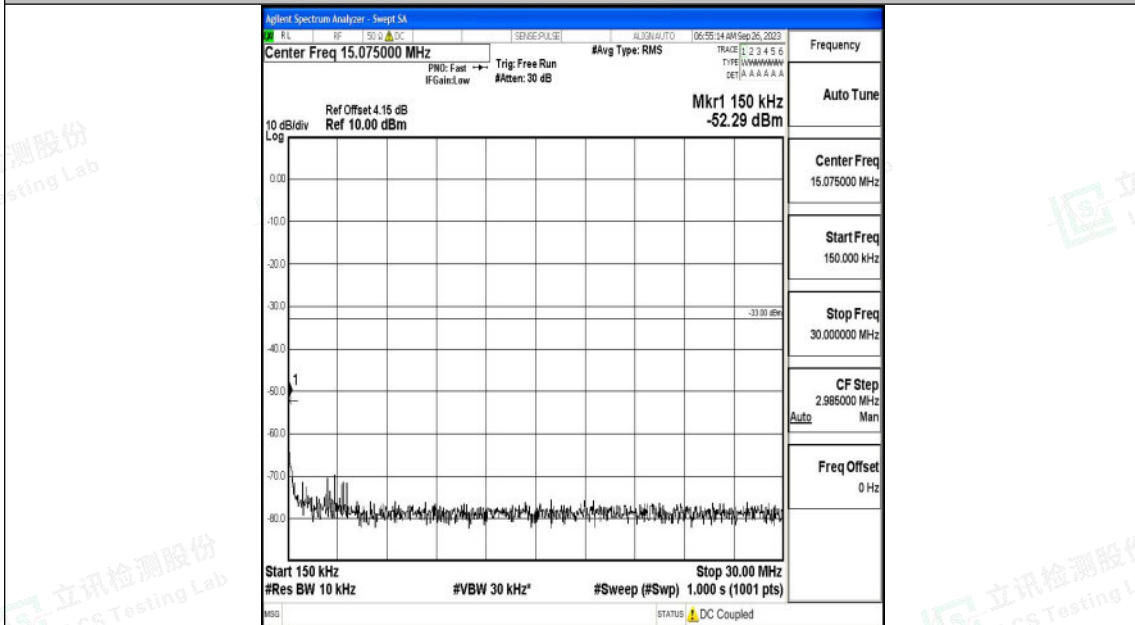

Band2_10MHz_QPSK_19150_1RB#0_0.009~0.15_0.009~0.15

Band2_10MHz_QPSK_19150_1RB#0_0.15~30_0.15~30

Shenzhen LCS Compliance Testing Laboratory Ltd.
Add: 101, 201 Bldg A & 301 Bldg C, Juji Industrial Park Yabianxueziwei, Shajing Street,
Baoan District, Shenzhen, 518000, China
Tel: +(86) 0755-82591330 | E-mail: webmaster@lcs-cert.com | Web: www.lcs-cert.com
Scan code to check authenticity