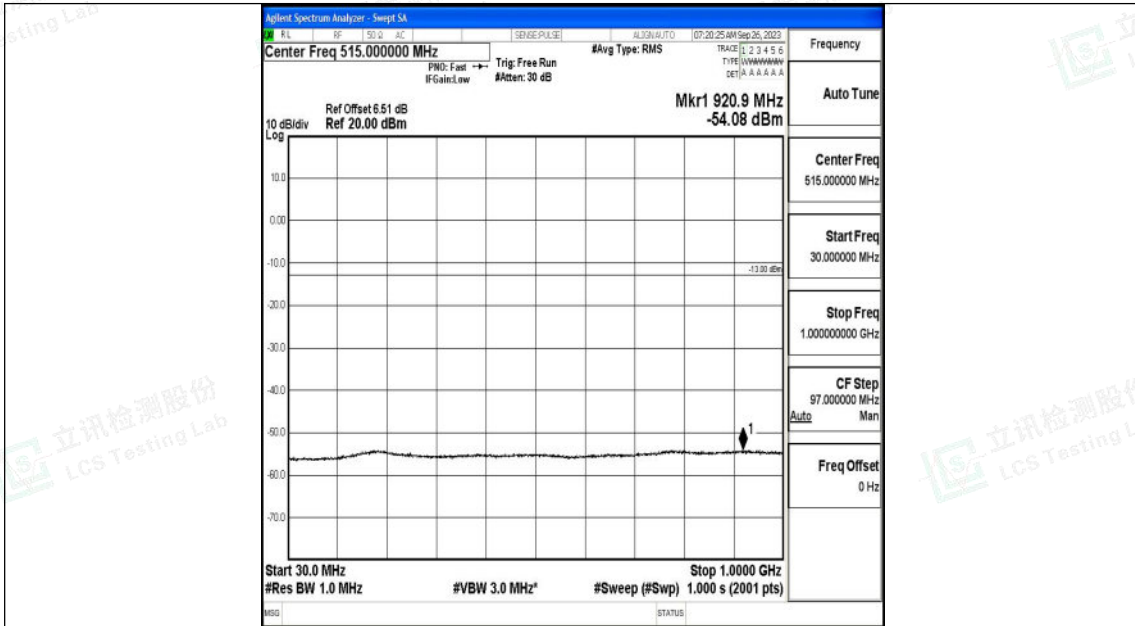

Band2_20MHz_QPSK_18900_1RB#0_0.15~30_0.15~30

Band2_20MHz_QPSK_18900_1RB#0_30~1000_30~1000