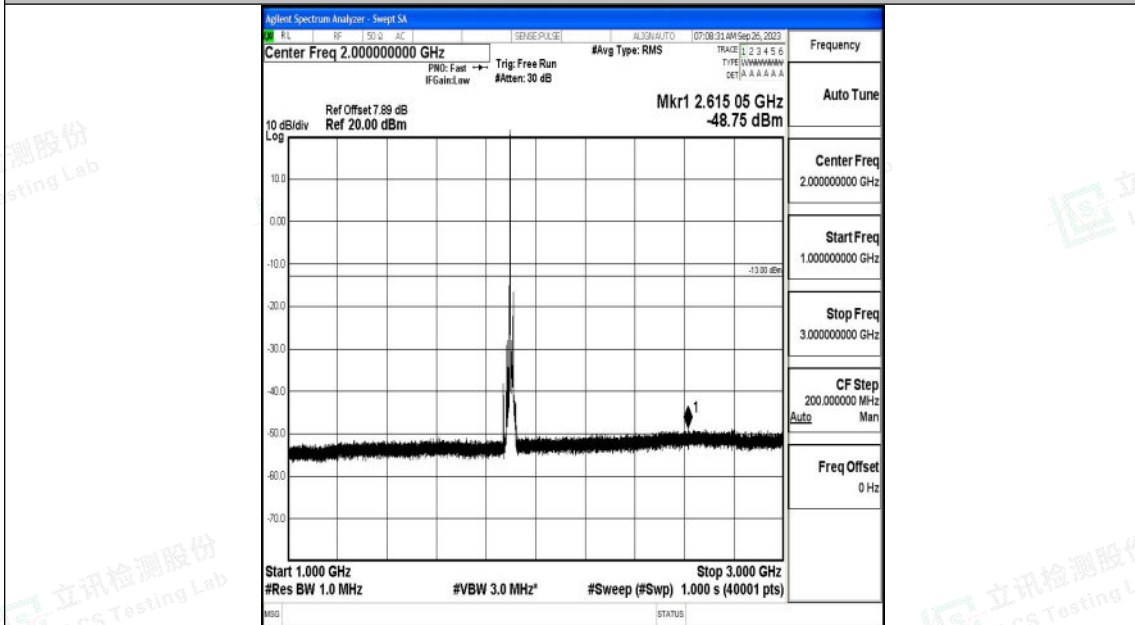

Band2_15MHz_QPSK_19125_1RB#0_30~1000_30~1000

Band2_15MHz_QPSK_19125_1RB#0_1000~3000_1000~3000

Shenzhen LCS Compliance Testing Laboratory Ltd.
Add: 101, 201 Bldg A & 301 Bldg C, Juji Industrial Park Yabianxueziwei, Shajing Street,
Baoan District, Shenzhen, 518000, China
Tel: +(86) 0755-82591330 | E-mail: webmaster@lcs-cert.com | Web: www.lcs-cert.com
Scan code to check authenticity