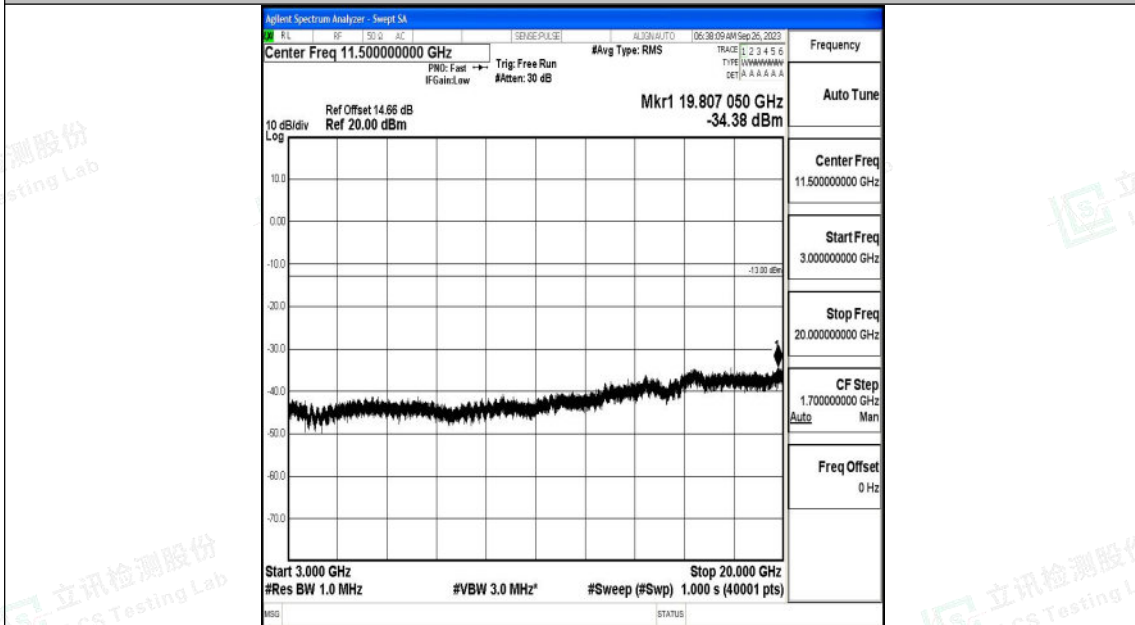

Band2_5MHz_16QAM_19175_1RB#0_1000~3000_1000~3000

Band2_5MHz_16QAM_19175_1RB#0_3000~20000_3000~20000

Shenzhen LCS Compliance Testing Laboratory Ltd.
Add: 101, 201 Bldg A & 301 Bldg C, Juji Industrial Park Yabianxueziwei, Shajing Street,
Baoan District, Shenzhen, 518000, China
Tel: +(86) 0755-82591330 | E-mail: webmaster@lcs-cert.com | Web: www.lcs-cert.com
Scan code to check authenticity