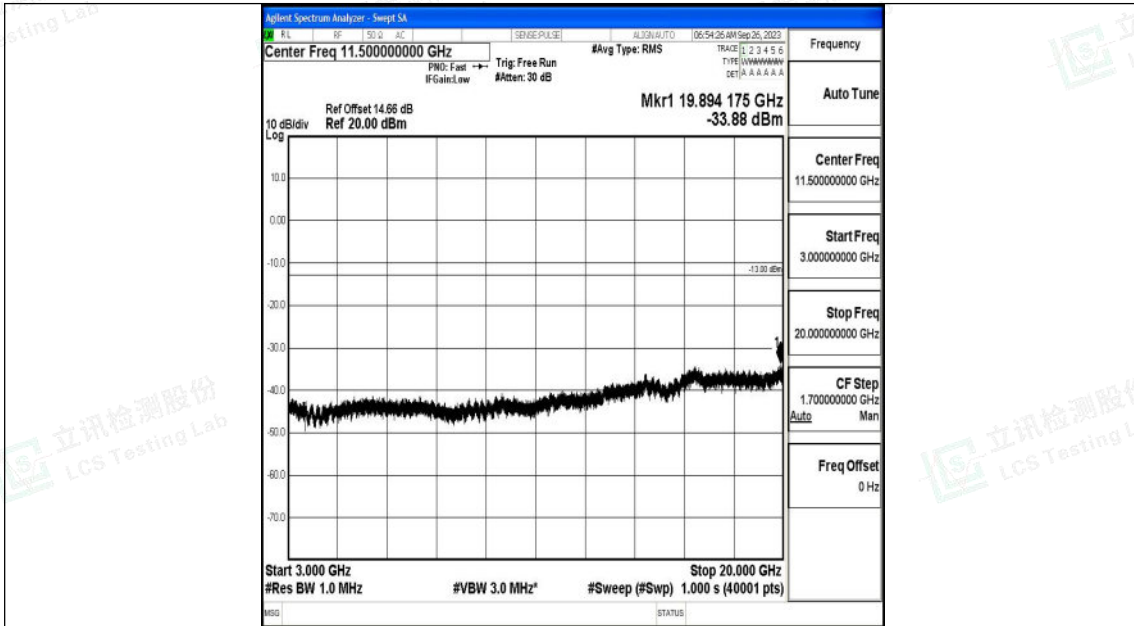

Band2_10MHz_QPSK_18900_1RB#0_1000~3000_1000~3000

Band2_10MHz_QPSK_18900_1RB#0_3000~20000_3000~20000