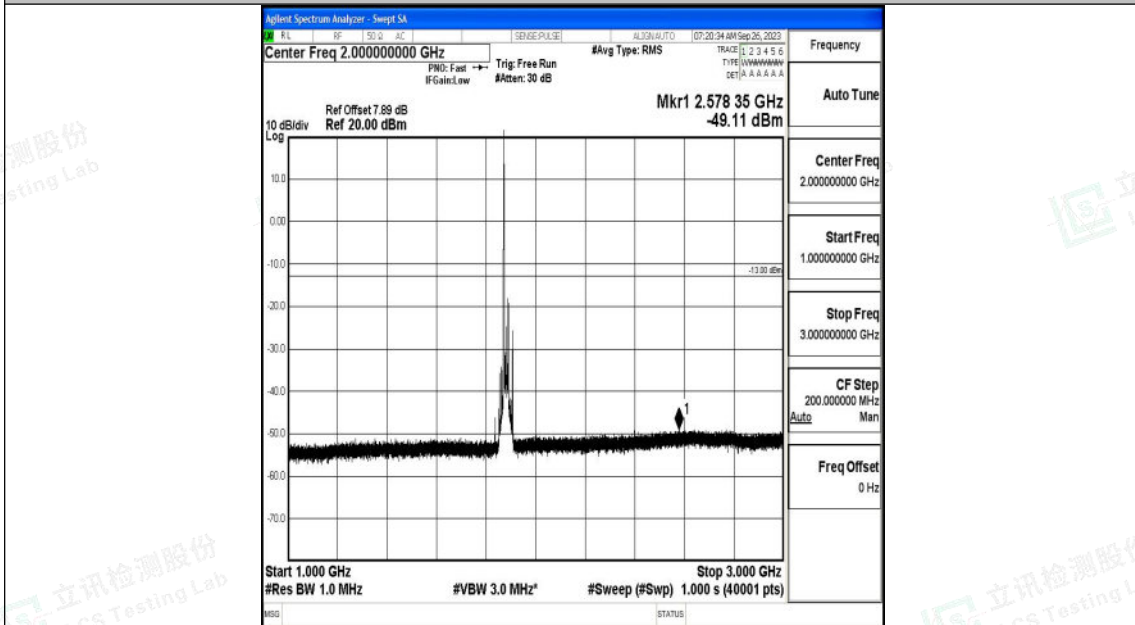

Band2_20MHz_QPSK_18900_1RB#0_30~1000_30~1000

Band2_20MHz_QPSK_18900_1RB#0_1000~3000_1000~3000

Shenzhen LCS Compliance Testing Laboratory Ltd.
Add: 101, 201 Bldg A & 301 Bldg C, Juji Industrial Park Yabianxueziwei, Shajing Street,
Baoan District, Shenzhen, 518000, China
Tel: +(86) 0755-82591330 | E-mail: webmaster@lcs-cert.com | Web: www.lcs-cert.com
Scan code to check authenticity