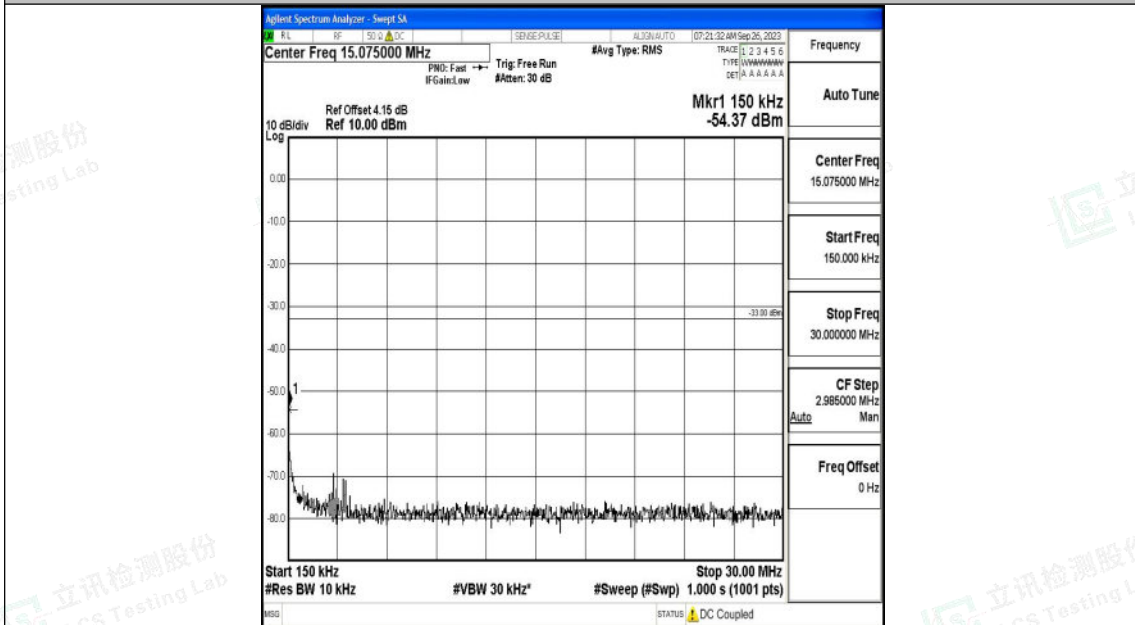

Band2_20MHz_QPSK_19100_1RB#0_0.009~0.15_0.009~0.15

Band2_20MHz_QPSK_19100_1RB#0_0.15~30_0.15~30

Shenzhen LCS Compliance Testing Laboratory Ltd.
Add: 101, 201 Bldg A & 301 Bldg C, Juji Industrial Park Yabianxueziwei, Shajing Street,
Baoan District, Shenzhen, 518000, China
Tel: +(86) 0755-82591330 | E-mail: webmaster@lcs-cert.com | Web: www.lcs-cert.com
Scan code to check authenticity