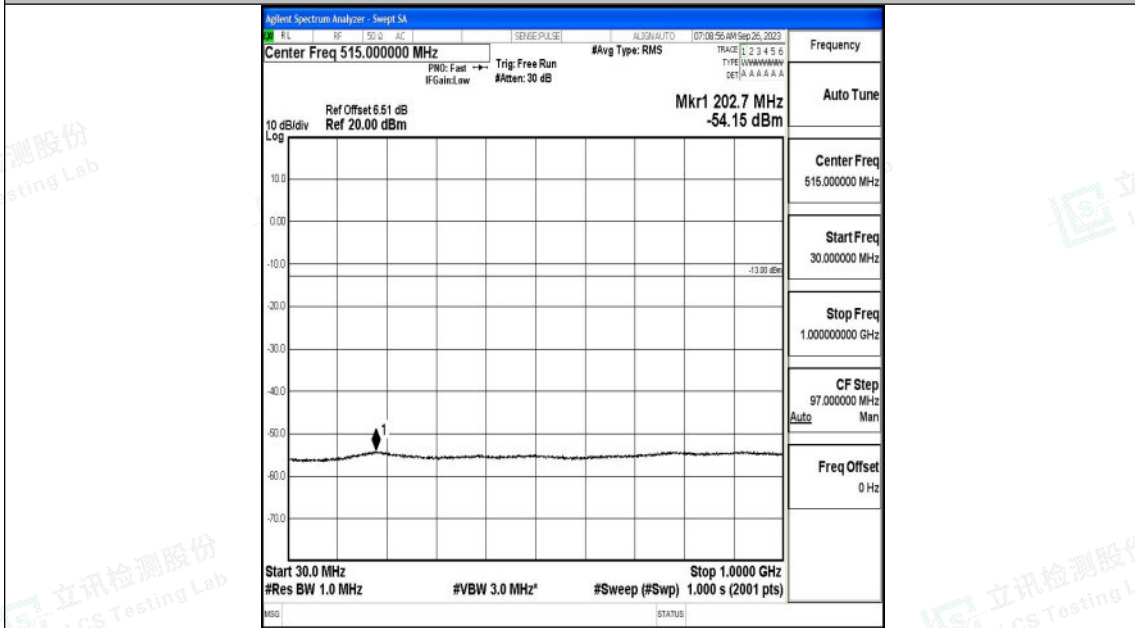

Band2_15MHz_16QAM_19125_1RB#0_0.15~30_0.15~30

Band2_15MHz_16QAM_19125_1RB#0_30~1000_30~1000

Shenzhen LCS Compliance Testing Laboratory Ltd.
Add: 101, 201 Bldg A & 301 Bldg C, Juji Industrial Park Yabianxueziwei, Shajing Street,
Baoan District, Shenzhen, 518000, China
Tel: +(86) 0755-82591330 | E-mail: webmaster@lcs-cert.com | Web: www.lcs-cert.com
Scan code to check authenticity