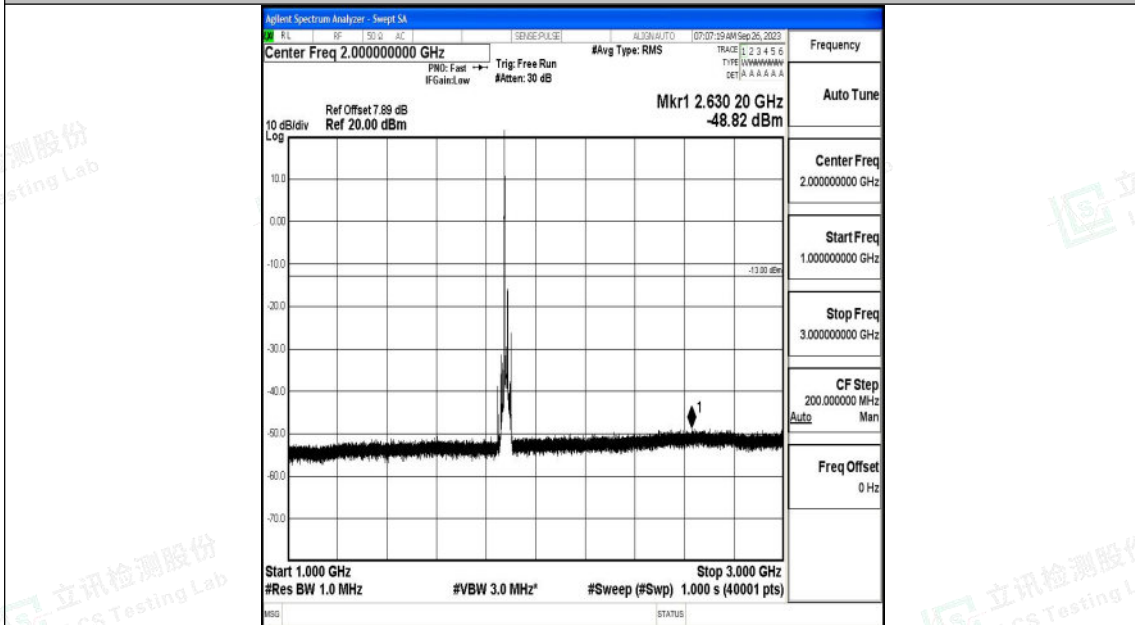

Band2_15MHz_QPSK_18900_1RB#0_30~1000_30~1000

Band2_15MHz_QPSK_18900_1RB#0_1000~3000_1000~3000

Shenzhen LCS Compliance Testing Laboratory Ltd.
Add: 101, 201 Bldg A & 301 Bldg C, Juji Industrial Park Yabianxueziwei, Shajing Street,
Baoan District, Shenzhen, 518000, China
Tel: +(86) 0755-82591330 | E-mail: webmaster@lcs-cert.com | Web: www.lcs-cert.com
Scan code to check authenticity