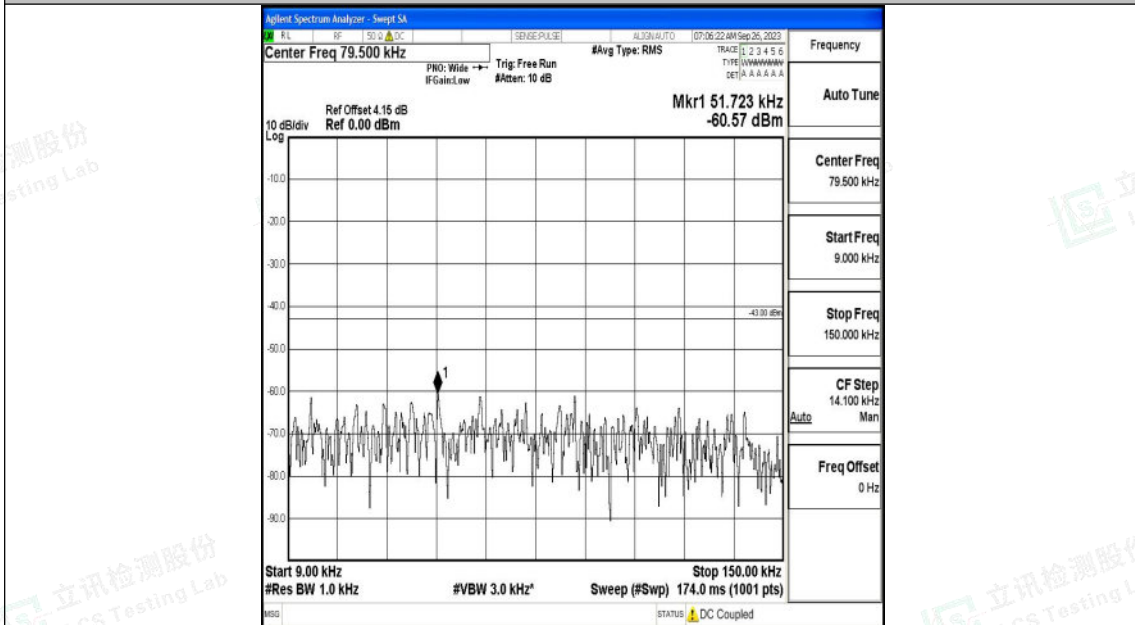

Band2_15MHz_QPSK_18675_1RB#0_3000~20000_3000~20000

Band2_15MHz_16QAM_18675_1RB#0_0.009~0.15_0.009~0.15