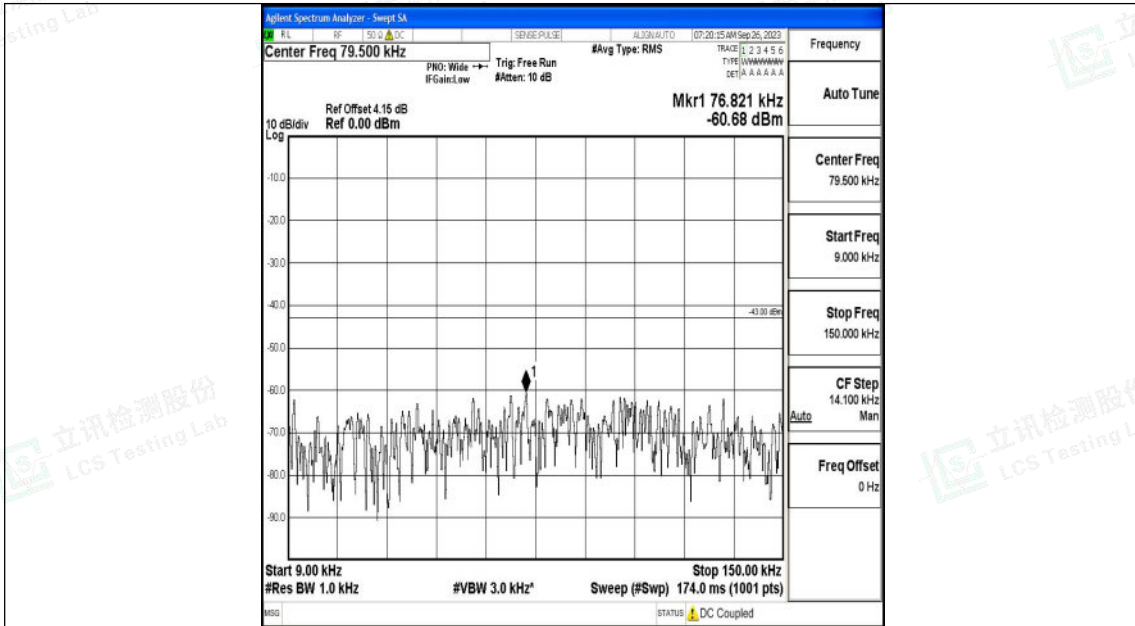

Band2_20MHz_16QAM_18700_1RB#0_0.15~30_0.15~30

Band2_20MHz_16QAM_18700_1RB#0_30~1000_30~1000

Band2_20MHz_16QAM_18700_1RB#0_1000~3000_1000~3000

Band2_20MHz_16QAM_18700_1RB#0_3000~20000_3000~20000

Shenzhen LCS Compliance Testing Laboratory Ltd.
 Add: 101, 201 Bldg A & 301 Bldg C, Juji Industrial Park Yabianxueziwei, Shajing Street,
 Baoan District, Shenzhen, 518000, China
 Tel: +(86) 0755-82591330 | E-mail: webmaster@lcs-cert.com | Web: www.lcs-cert.com
 Scan code to check authenticity