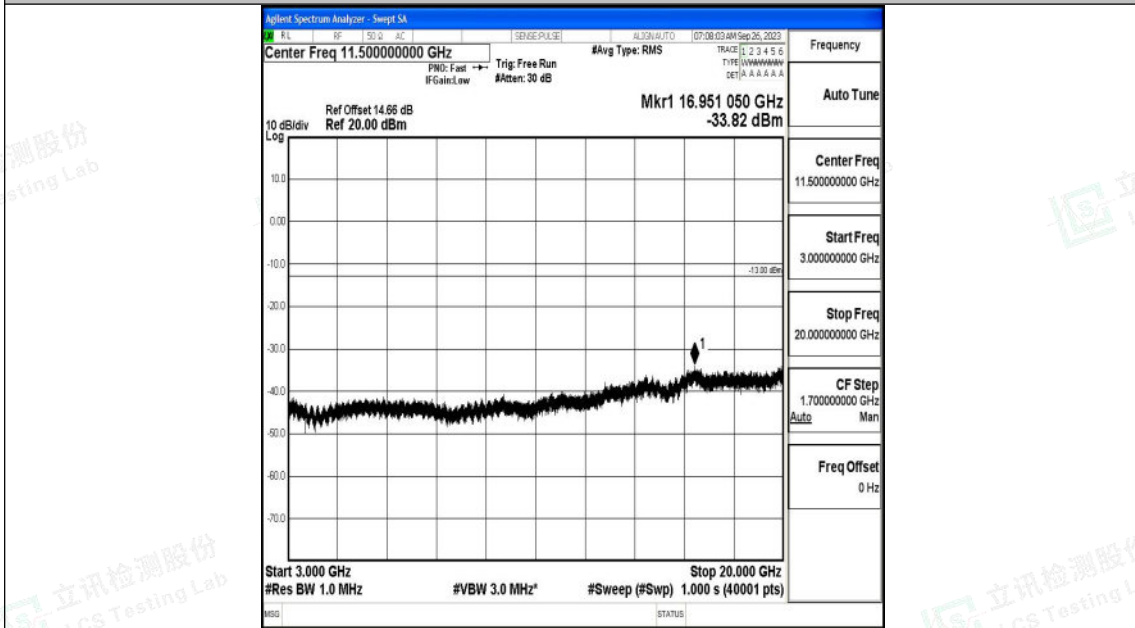

Band2_15MHz_16QAM_18900_1RB#0_0.15~30_0.15~30

Band2_15MHz_16QAM_18900_1RB#0_30~1000_30~1000

Band2_15MHz_16QAM_18900_1RB#0_1000~3000_1000~3000

Band2_15MHz_16QAM_18900_1RB#0_3000~20000_3000~20000

Shenzhen LCS Compliance Testing Laboratory Ltd.
 Add: 101, 201 Bldg A & 301 Bldg C, Juji Industrial Park Yabianxueziwei, Shajing Street,
 Baoan District, Shenzhen, 518000, China
 Tel: +(86) 0755-82591330 | E-mail: webmaster@lcs-cert.com | Web: www.lcs-cert.com
 Scan code to check authenticity