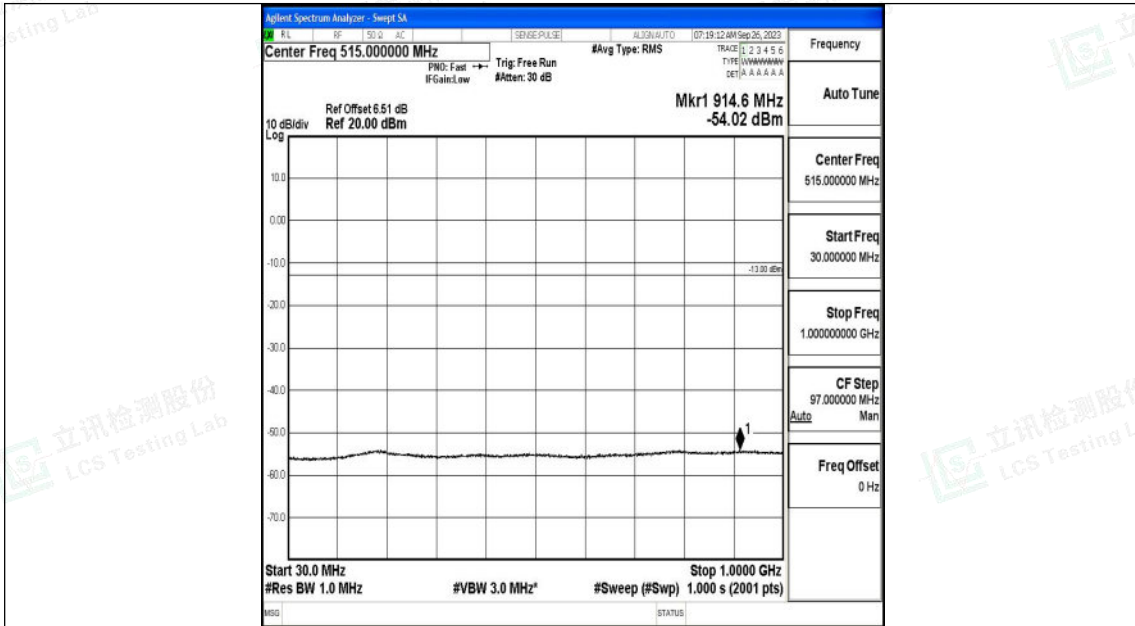

Band2_20MHz_QPSK_18700_1RB#0_0.009~0.15_0.009~0.15

Band2_20MHz_QPSK_18700_1RB#0_0.15~30_0.15~30

Shenzhen LCS Compliance Testing Laboratory Ltd.
 Add: 101, 201 Bldg A & 301 Bldg C, Juji Industrial Park Yabianxueziwei, Shajing Street,
 Baoan District, Shenzhen, 518000, China
 Tel: +(86) 0755-82591330 | E-mail: webmaster@lcs-cert.com | Web: www.lcs-cert.com
 Scan code to check authenticity