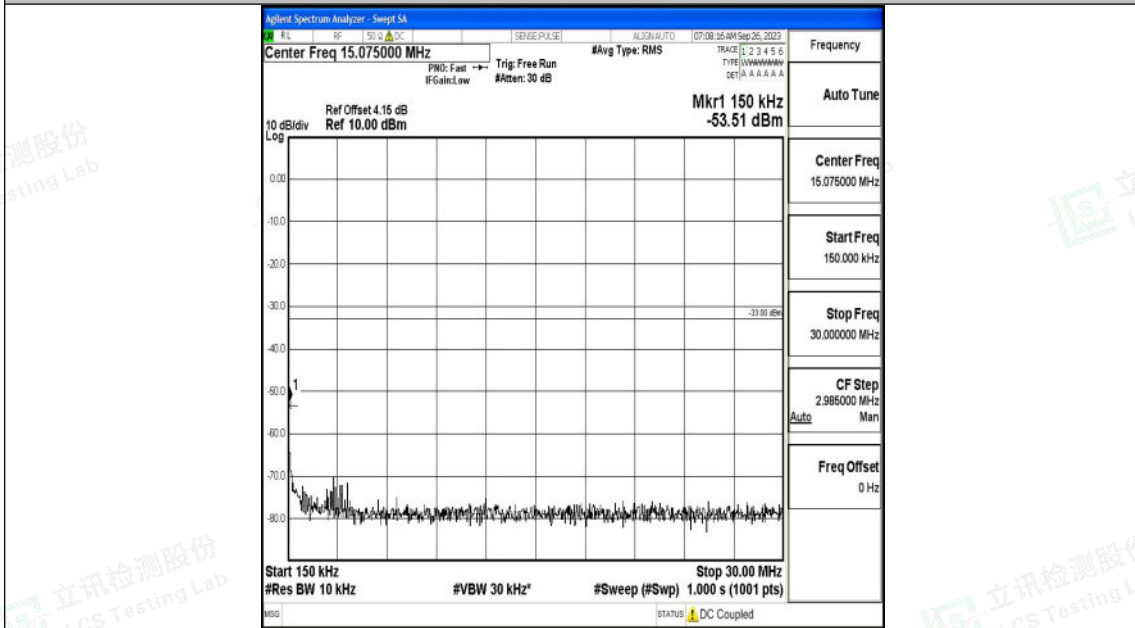

Band2_15MHz_QPSK_19125_1RB#0_0.009~0.15_0.009~0.15

Band2_15MHz_QPSK_19125_1RB#0_0.15~30_0.15~30

Shenzhen LCS Compliance Testing Laboratory Ltd.
Add: 101, 201 Bldg A & 301 Bldg C, Juji Industrial Park Yabianxueziwei, Shajing Street,
Baoan District, Shenzhen, 518000, China
Tel: +(86) 0755-82591330 | E-mail: webmaster@lcs-cert.com | Web: www.lcs-cert.com
Scan code to check authenticity