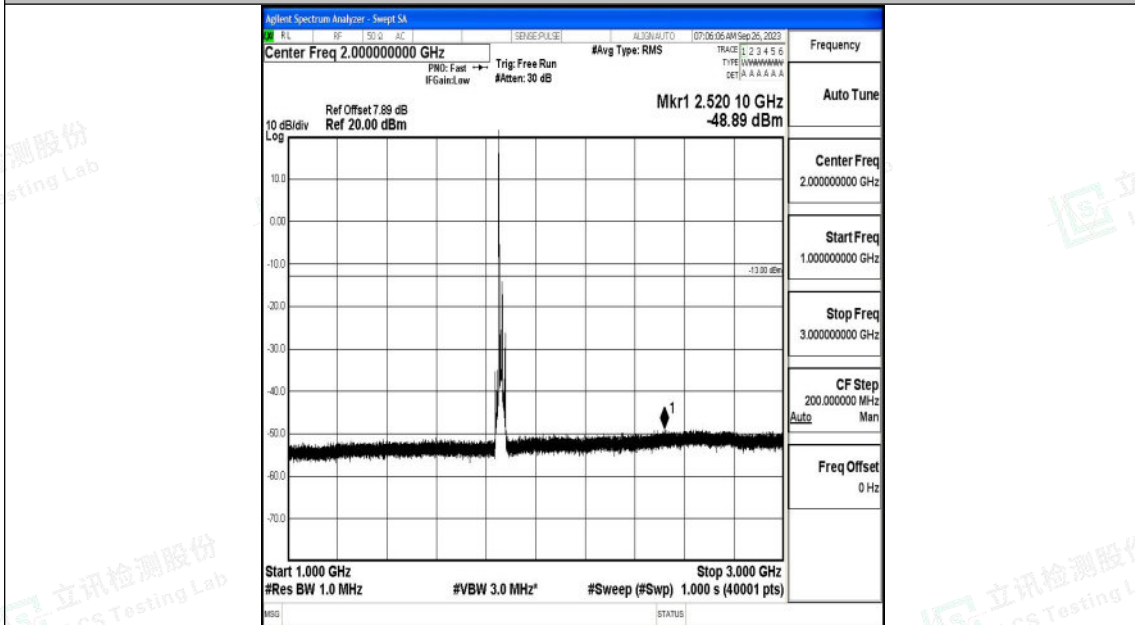

Band2_15MHz_QPSK_18675_1RB#0_30~1000_30~1000

Band2_15MHz_QPSK_18675_1RB#0_1000~3000_1000~3000

Shenzhen LCS Compliance Testing Laboratory Ltd.
Add: 101, 201 Bldg A & 301 Bldg C, Juji Industrial Park Yabianxueziwei, Shajing Street,
Baoan District, Shenzhen, 518000, China
Tel: +(86) 0755-82591330 | E-mail: webmaster@lcs-cert.com | Web: www.lcs-cert.com
Scan code to check authenticity