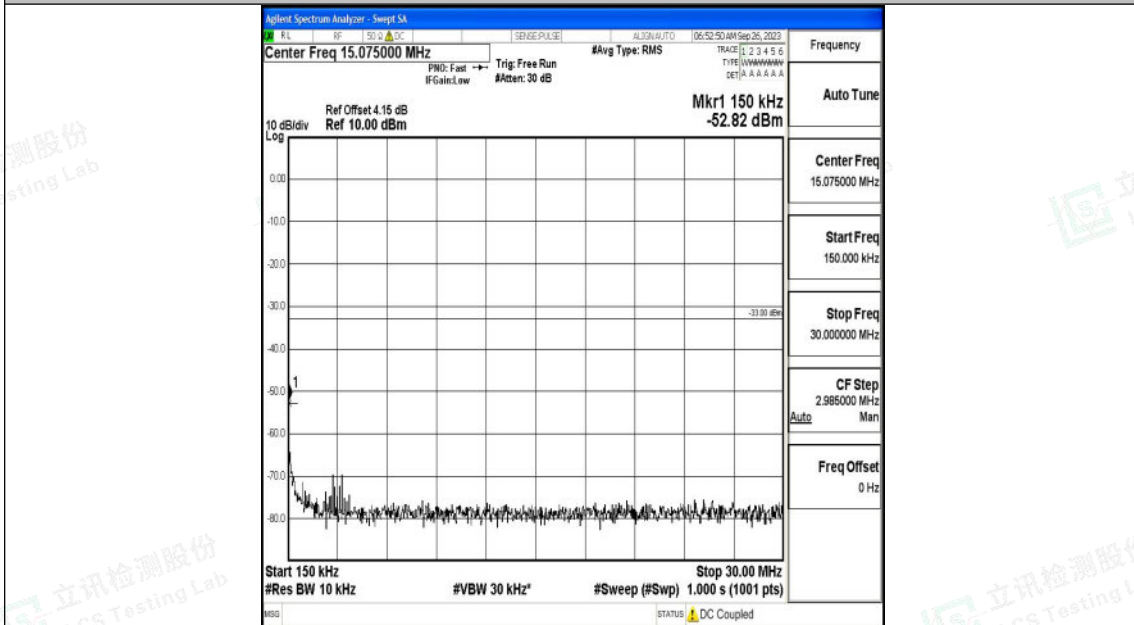

Band2_10MHz_QPSK_18650_1RB#0_0.009~0.15_0.009~0.15

Band2_10MHz_QPSK_18650_1RB#0_0.15~30_0.15~30

Shenzhen LCS Compliance Testing Laboratory Ltd.
 Add: 101, 201 Bldg A & 301 Bldg C, Juji Industrial Park Yabianxueziwei, Shajing Street,
 Baoan District, Shenzhen, 518000, China
 Tel: +(86) 0755-82591330 | E-mail: webmaster@lcs-cert.com | Web: www.lcs-cert.com
 Scan code to check authenticity