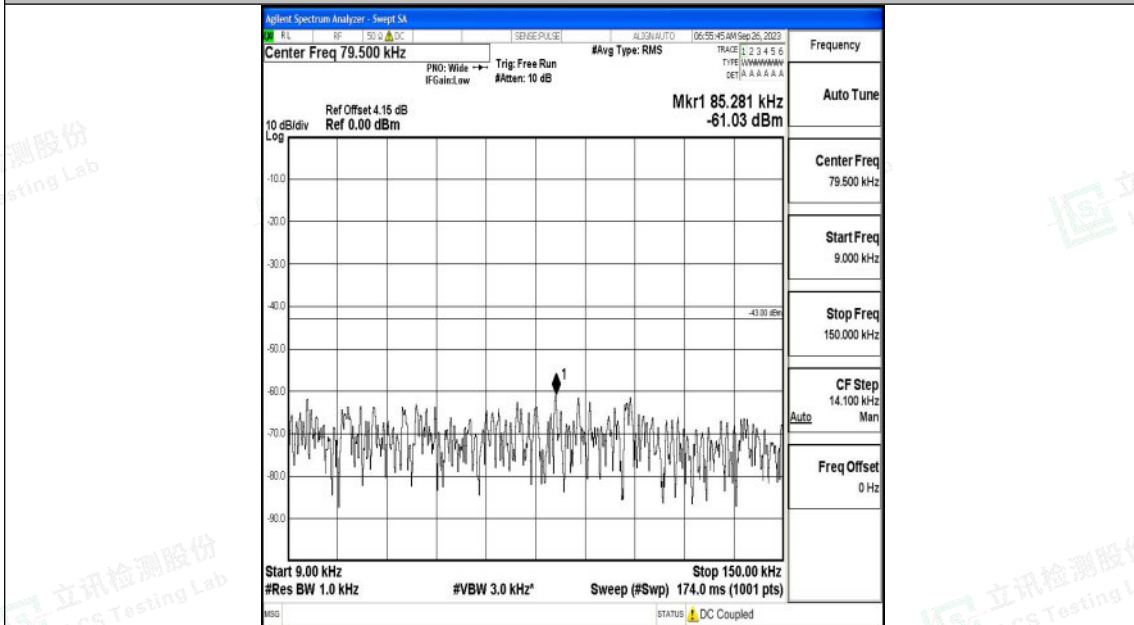

Band2_10MHz_QPSK_19150_1RB#0_3000~20000_3000~20000

Band2_10MHz_16QAM_19150_1RB#0_0.009~0.15_0.009~0.15