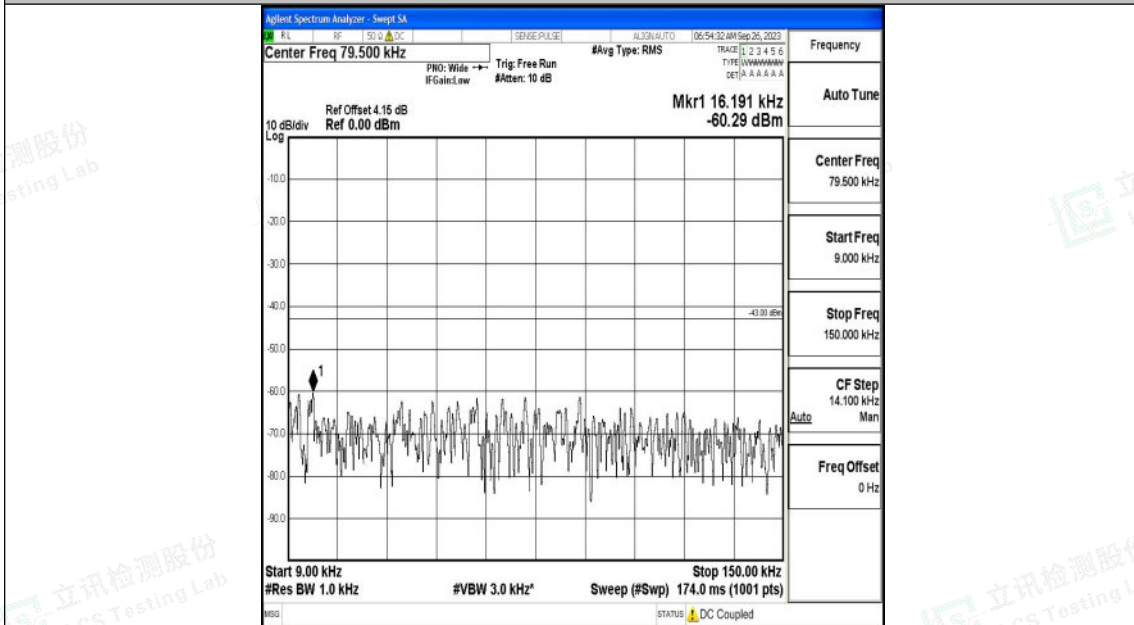

Band2_10MHz_QPSK_18900_1RB#0_3000~20000_3000~20000

Band2_10MHz_16QAM_18900_1RB#0_0.009~0.15_0.009~0.15