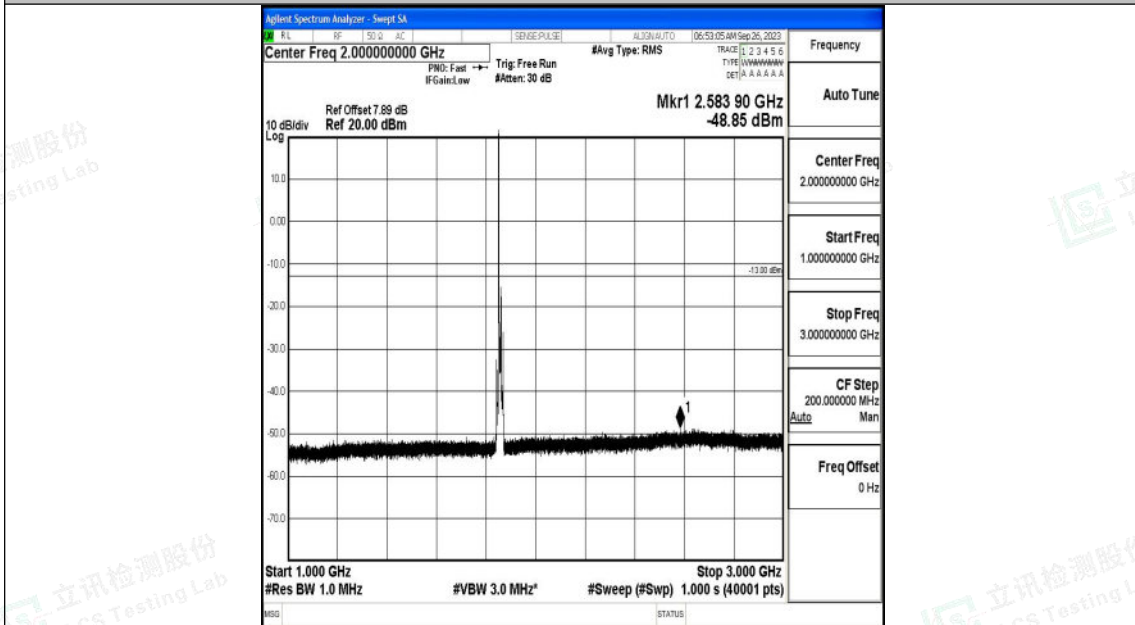

Band2_10MHz_QPSK_18650_1RB#0_30~1000_30~1000

Band2_10MHz_QPSK_18650_1RB#0_1000~3000_1000~3000

Shenzhen LCS Compliance Testing Laboratory Ltd.
Add: 101, 201 Bldg A & 301 Bldg C, Juji Industrial Park Yabianxueziwei, Shajing Street,
Baoan District, Shenzhen, 518000, China
Tel: +(86) 0755-82591330 | E-mail: webmaster@lcs-cert.com | Web: www.lcs-cert.com
Scan code to check authenticity