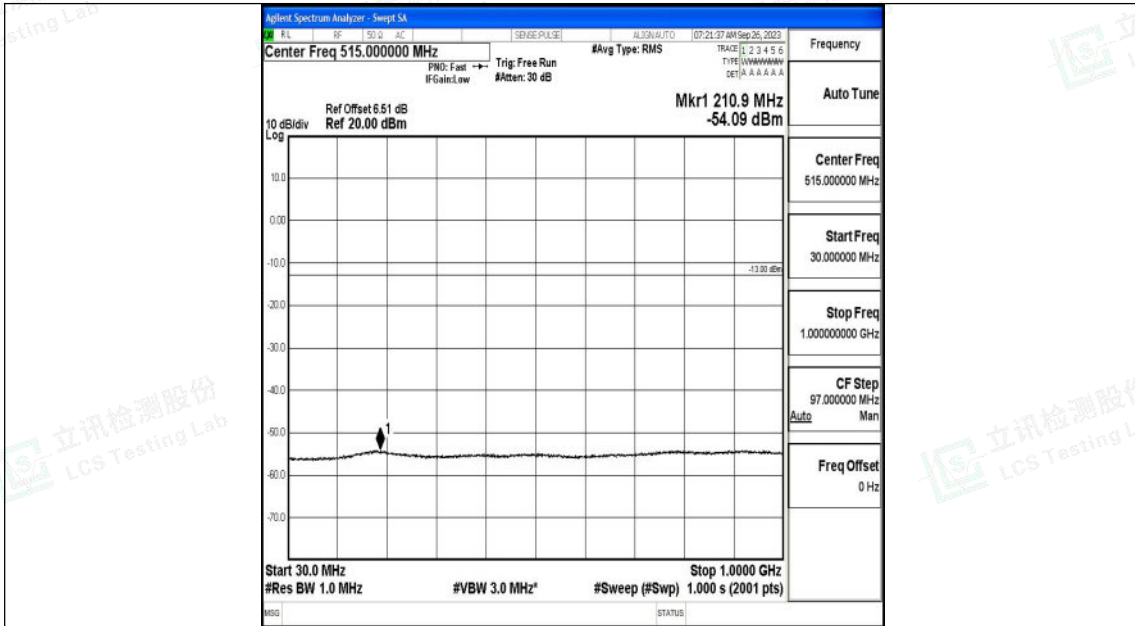

Band2_20MHz_QPSK_19100_1RB#0_0.15~30_0.15~30

Band2_20MHz_QPSK_19100_1RB#0_30~1000_30~1000