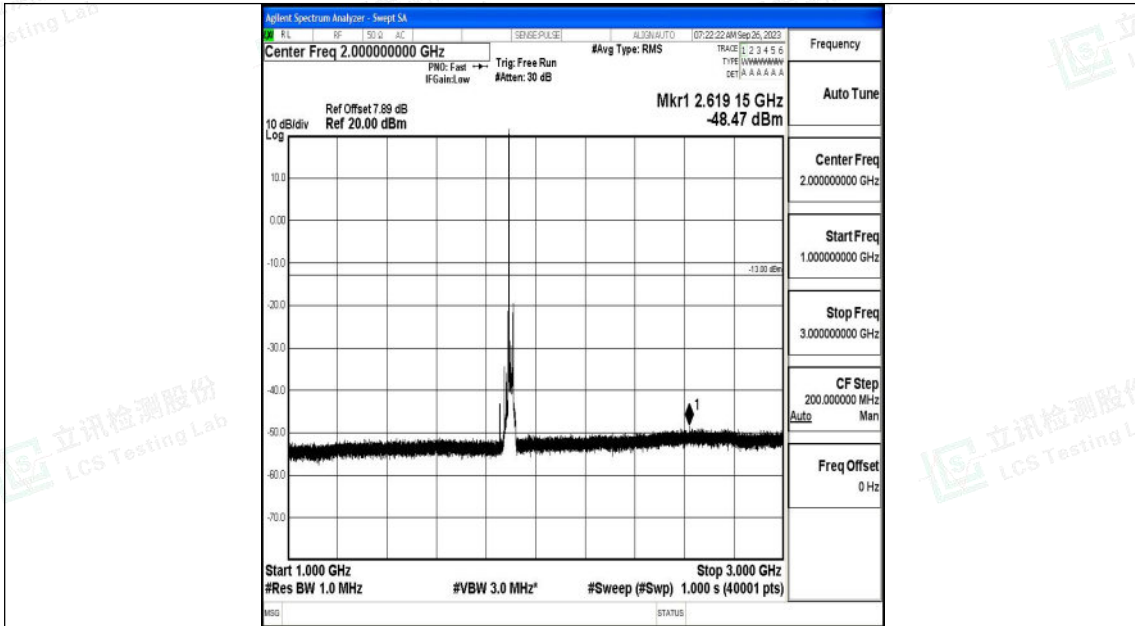

Band2_20MHz_QPSK_19100_1RB#0_3000~20000_3000~20000

Band2_20MHz_16QAM_19100_1RB#0_0.009~0.15_0.009~0.15

Band2_20MHz_16QAM_19100_1RB#0_0.15~30_0.15~30

Band2_20MHz_16QAM_19100_1RB#0_30~1000_30~1000

Band2_20MHz_16QAM_19100_1RB#0_1000~3000_1000~3000