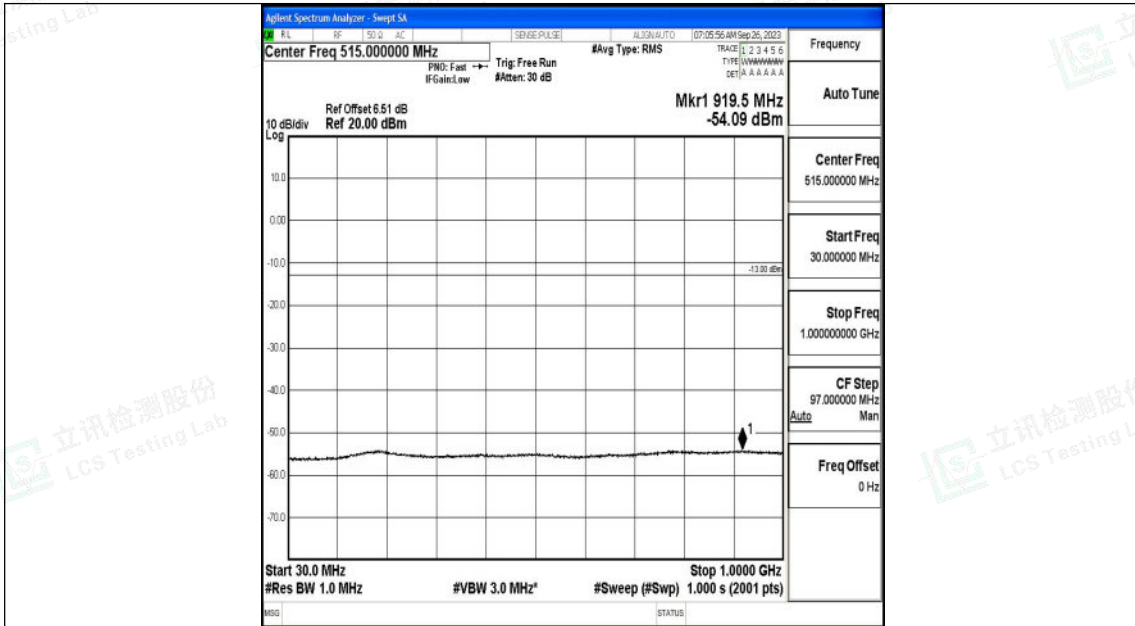

Band2_15MHz_QPSK_18675_1RB#0_0.15~30_0.15~30

Band2_15MHz_QPSK_18675_1RB#0_30~1000_30~1000