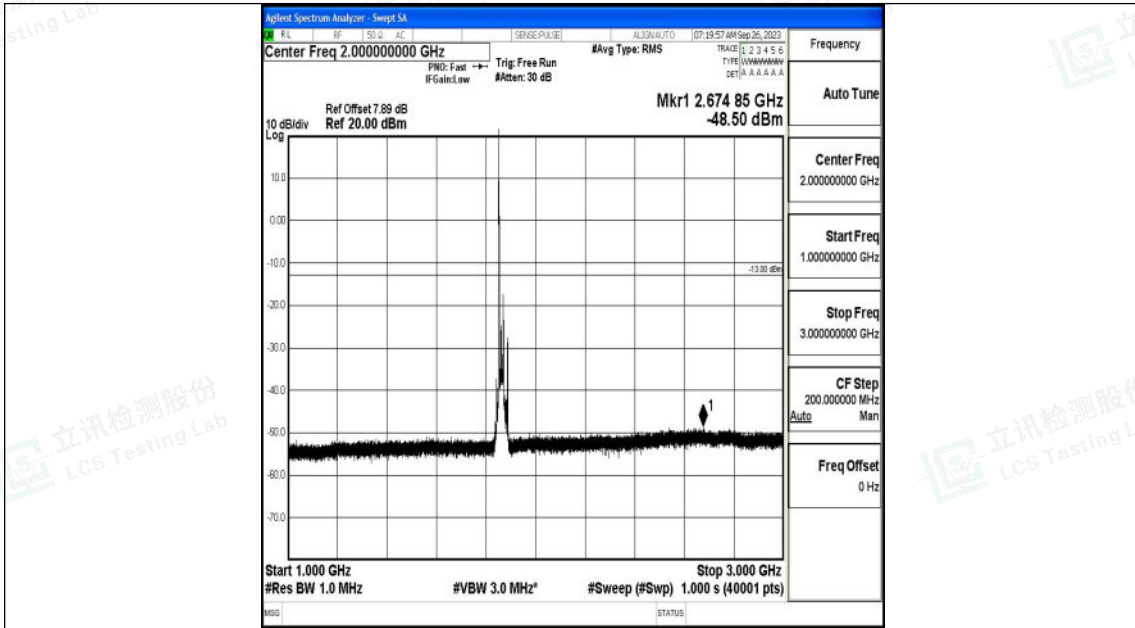

Band2_20MHz_16QAM_18700_1RB#0_30~1000_30~1000

Band2_20MHz_16QAM_18700_1RB#0_1000~3000_1000~3000