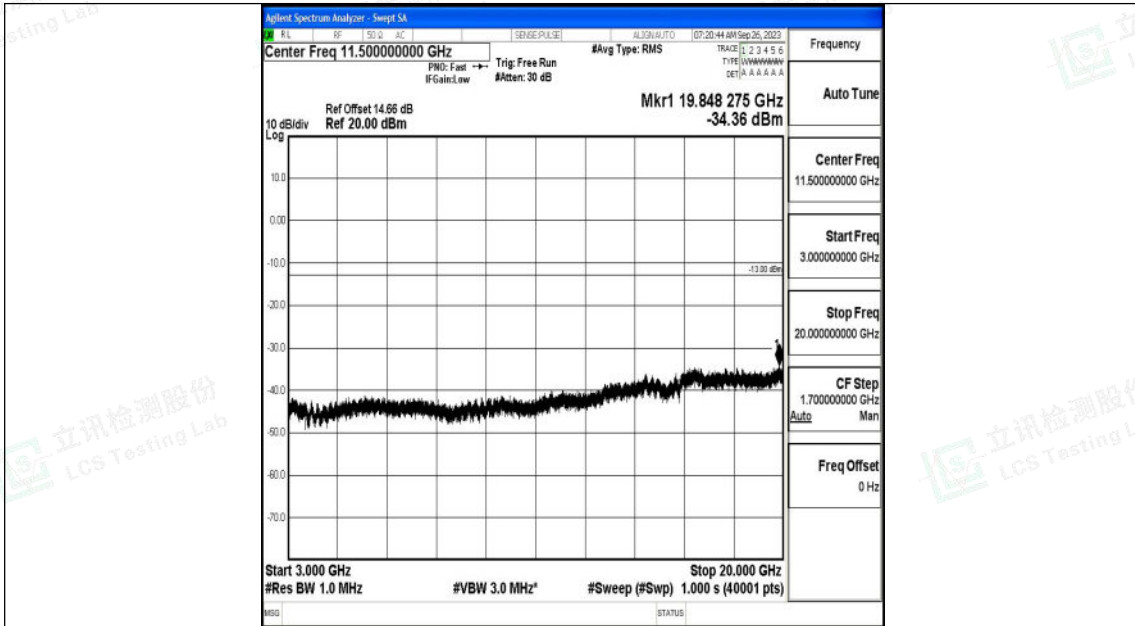

Band2_20MHz_QPSK_18900_1RB#0_1000~3000_1000~3000

Band2_20MHz_QPSK_18900_1RB#0_3000~20000_3000~20000