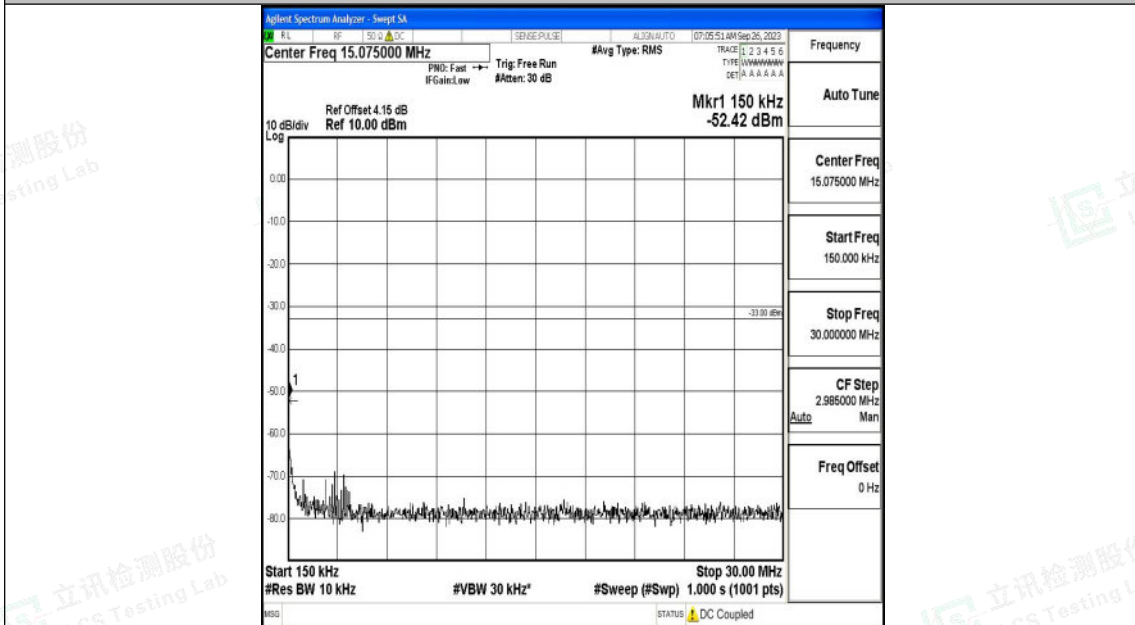

Band2_15MHz_QPSK_18675_1RB#0_0.009~0.15_0.009~0.15

Band2_15MHz_QPSK_18675_1RB#0_0.15~30_0.15~30

Shenzhen LCS Compliance Testing Laboratory Ltd.
Add: 101, 201 Bldg A & 301 Bldg C, Juji Industrial Park Yabianxueziwei, Shajing Street,
Baoan District, Shenzhen, 518000, China
Tel: +(86) 0755-82591330 | E-mail: webmaster@lcs-cert.com | Web: www.lcs-cert.com
Scan code to check authenticity