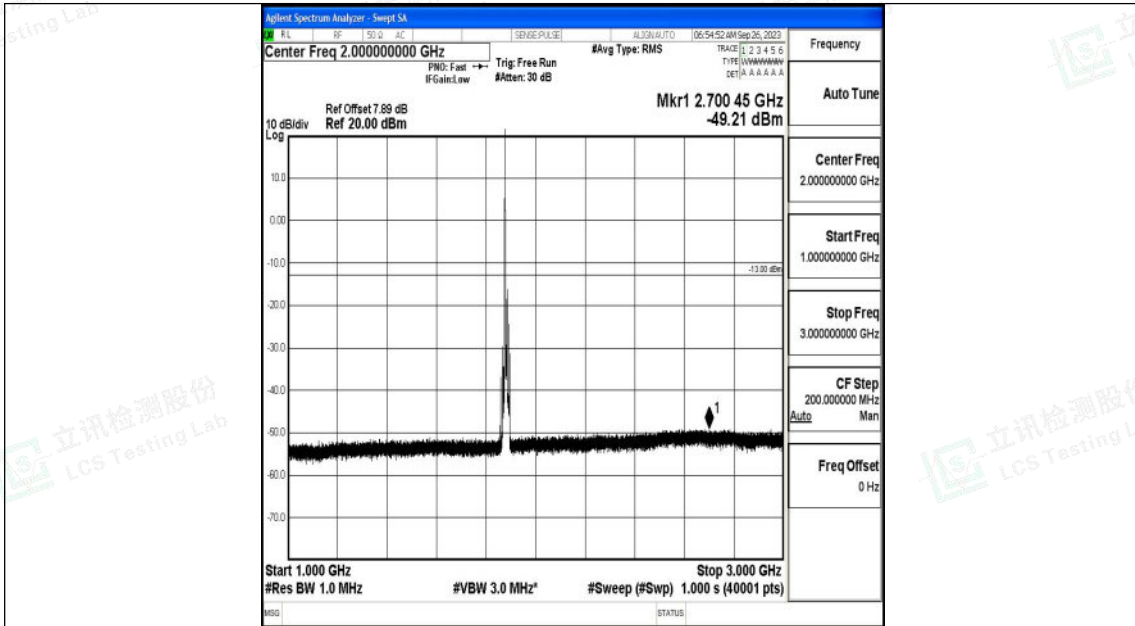

Band2_10MHz_QPSK_18900_1RB#0_3000~20000_3000~20000

Band2_10MHz_16QAM_18900_1RB#0_0.009~0.15_0.009~0.15

Band2_10MHz_16QAM_18900_1RB#0_0.15~30_0.15~30

Band2_10MHz_16QAM_18900_1RB#0_30~1000_30~1000

Shenzhen LCS Compliance Testing Laboratory Ltd.
 Add: 101, 201 Bldg A & 301 Bldg C, Juji Industrial Park Yabianxueziwei, Shajing Street,
 Baoan District, Shenzhen, 518000, China
 Tel: +(86) 0755-82591330 | E-mail: webmaster@lcs-cert.com | Web: www.lcs-cert.com
 Scan code to check authenticity