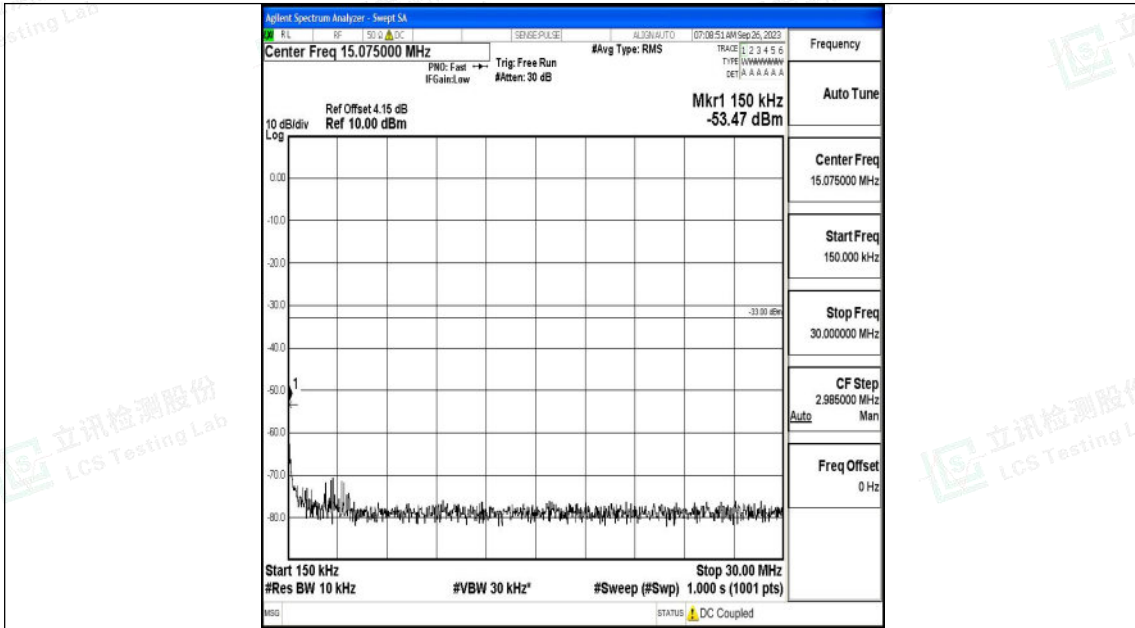

Band2_15MHz_16QAM_19125_1RB#0_0.009~0.15_0.009~0.15

Band2_15MHz_16QAM_19125_1RB#0_0.15~30_0.15~30