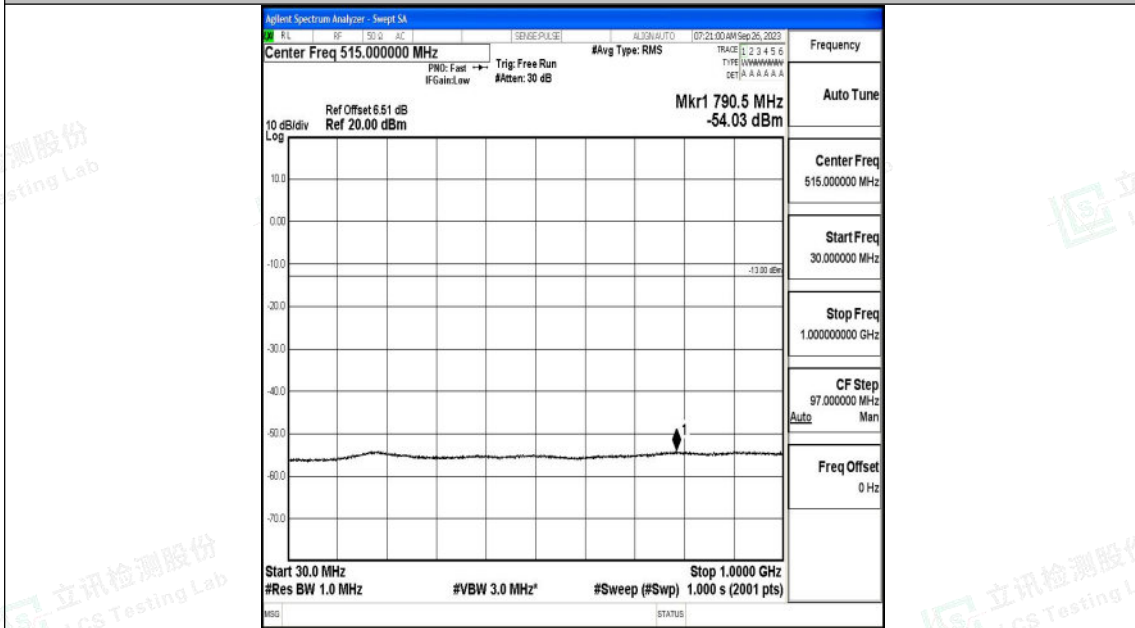

Band2_20MHz_16QAM_18900_1RB#0_0.15~30_0.15~30

Band2_20MHz_16QAM_18900_1RB#0_30~1000_30~1000