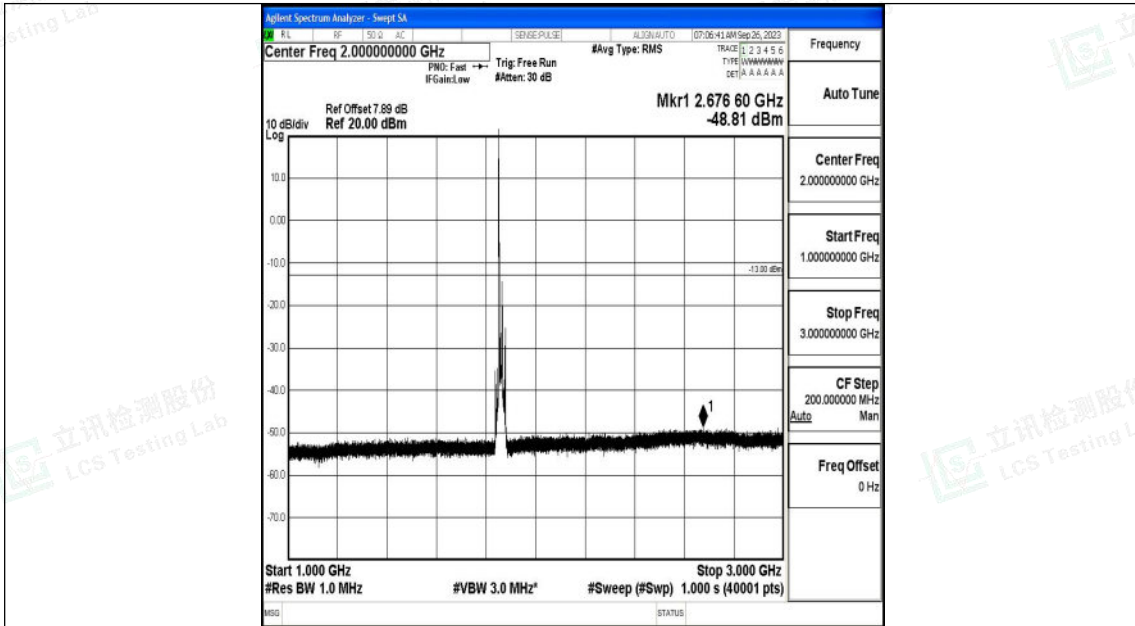

Band2_15MHz_QPSK_18675_1RB#0_3000~20000_3000~20000

Band2_15MHz_16QAM_18675_1RB#0_0.009~0.15_0.009~0.15

Band2_15MHz_16QAM_18675_1RB#0_0.15~30_0.15~30

Band2_15MHz_16QAM_18675_1RB#0_30~1000_30~1000

Band2_15MHz_16QAM_18675_1RB#0_1000~3000_1000~3000