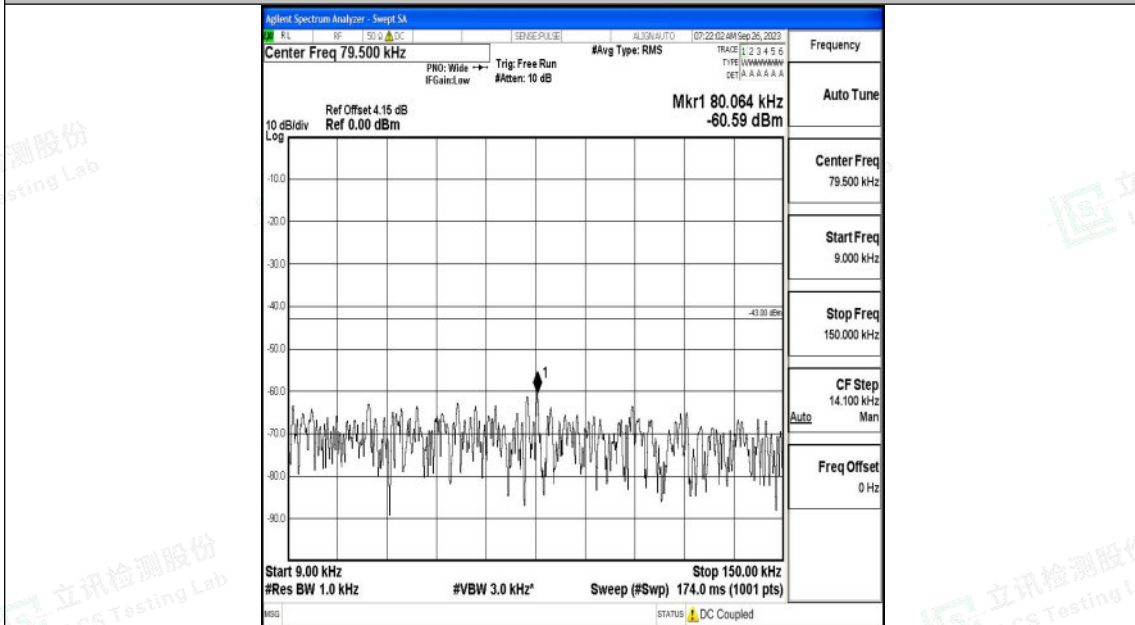

Band2_20MHz_QPSK_19100_1RB#0_3000~20000_3000~20000

Band2_20MHz_16QAM_19100_1RB#0_0.009~0.15_0.009~0.15