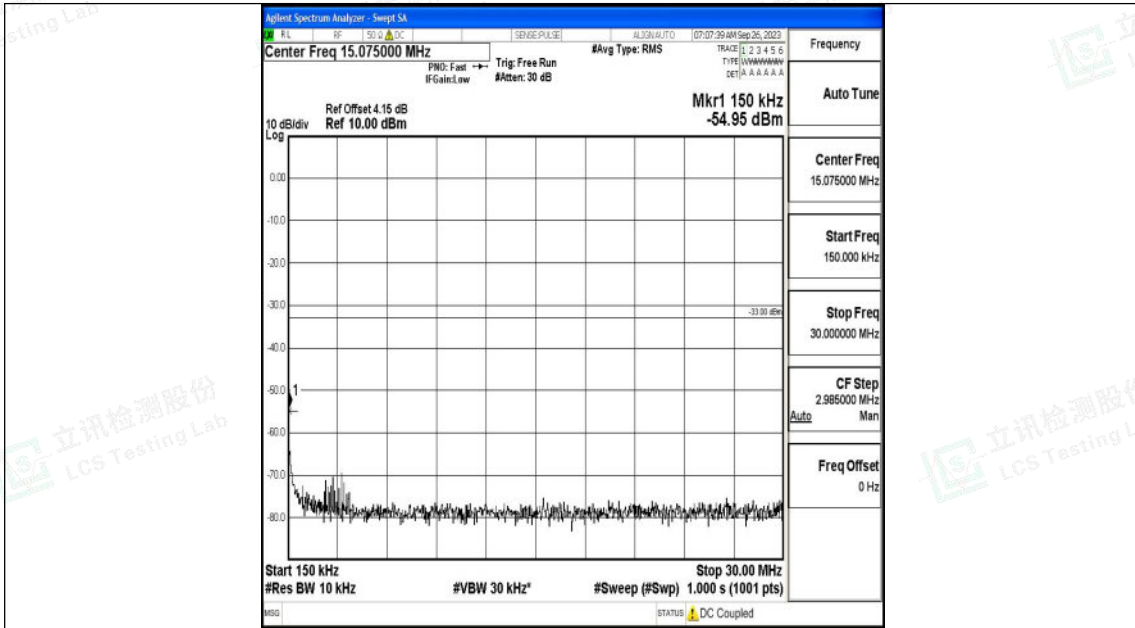

Band2_15MHz_16QAM_18900_1RB#0_0.009~0.15_0.009~0.15

Band2_15MHz_16QAM_18900_1RB#0_0.15~30_0.15~30