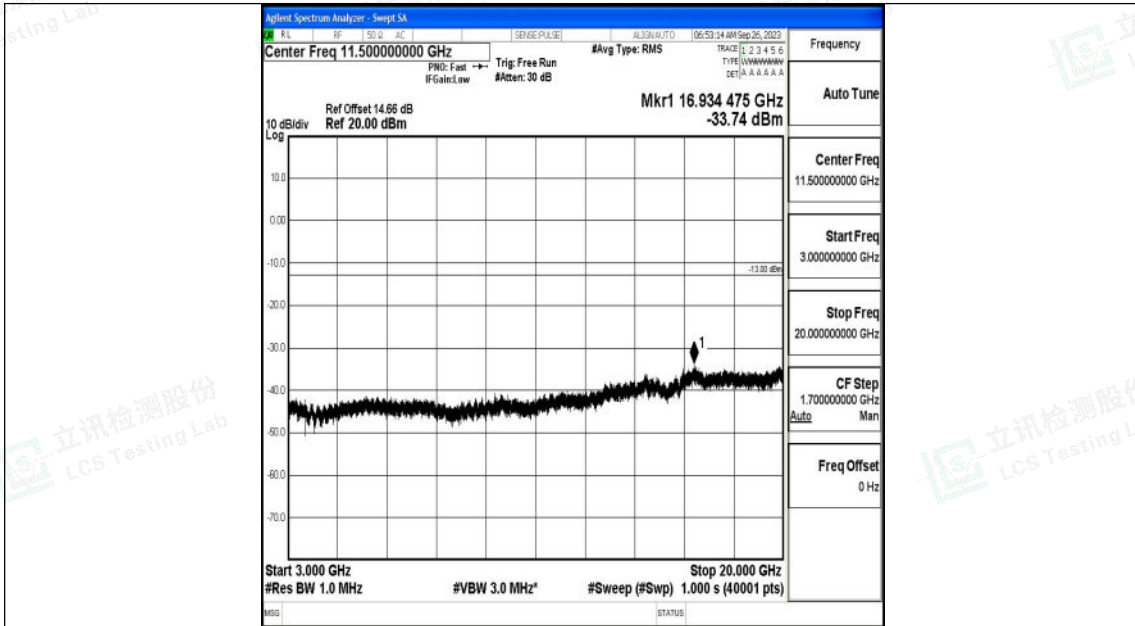

Band2_10MHz_QPSK_18650_1RB#0_1000~3000_1000~3000

Band2_10MHz_QPSK_18650_1RB#0_3000~20000_3000~20000