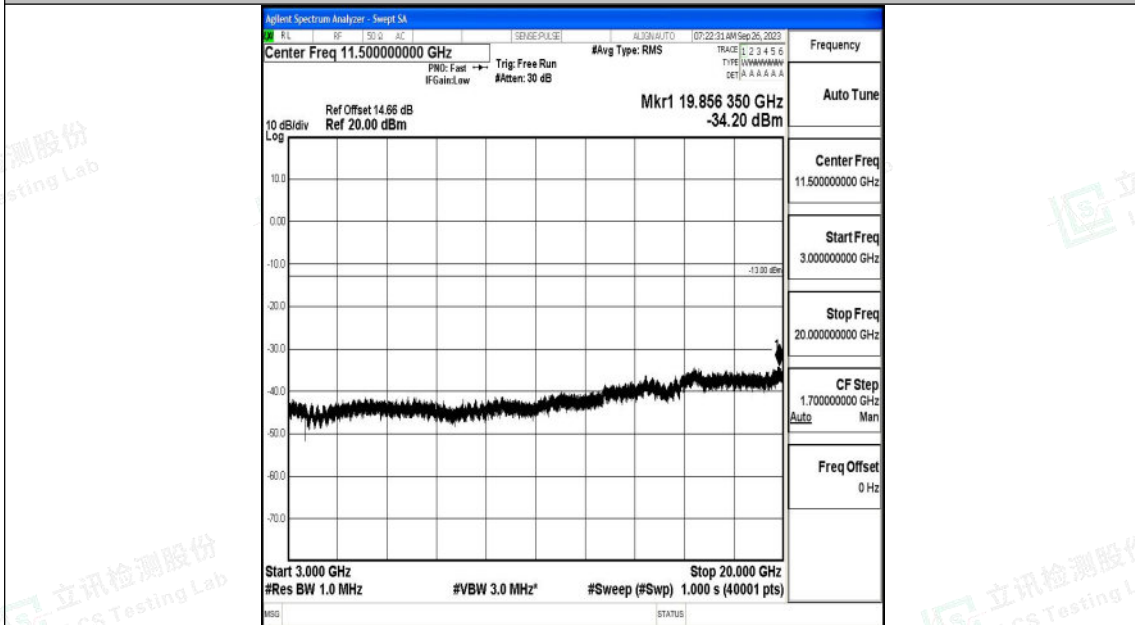

Band2_20MHz_QPSK_19100_1RB#0_3000~20000_3000~20000

Band2_20MHz_16QAM_19100_1RB#0_0.009~0.15_0.009~0.15

Band2_20MHz_16QAM_19100_1RB#0_0.15~30_0.15~30

Band2_20MHz_16QAM_19100_1RB#0_30~1000_30~1000

Band2_20MHz_16QAM_19100_1RB#0_1000~3000_1000~3000