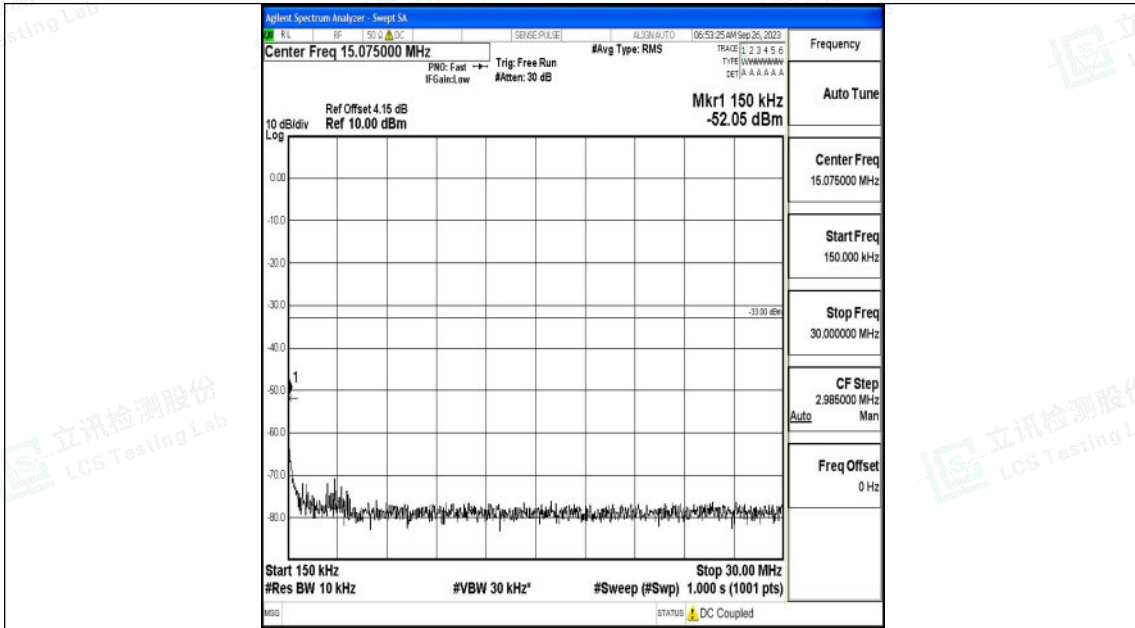

Band2_10MHz_16QAM_18650_1RB#0_0.009~0.15_0.009~0.15

Band2_10MHz_16QAM_18650_1RB#0_0.15~30_0.15~30