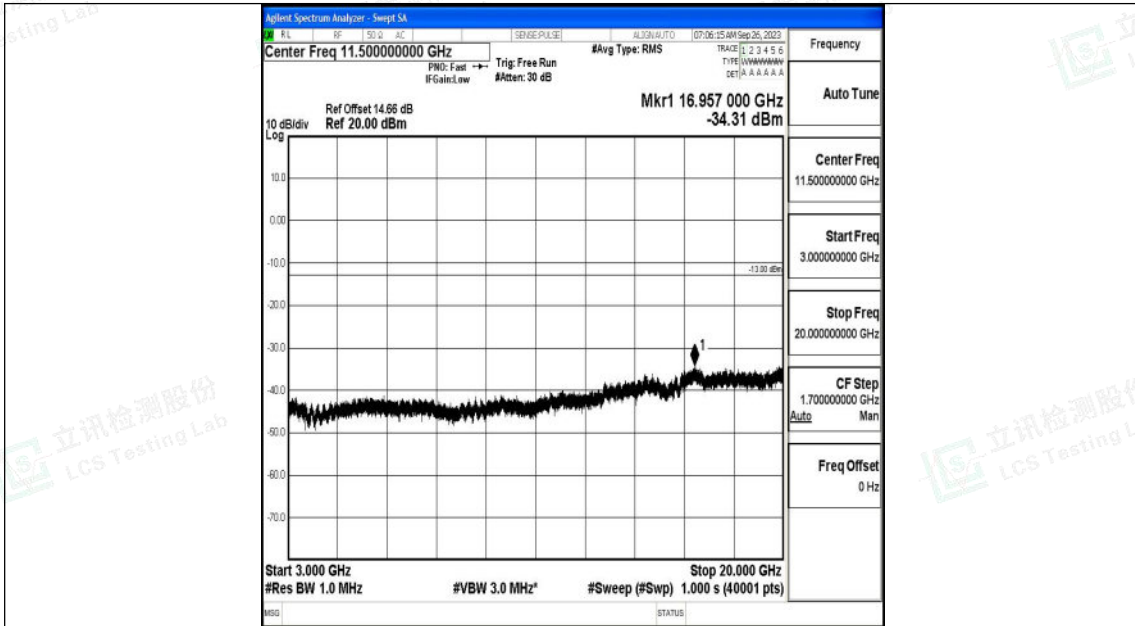

Band2_15MHz_QPSK_18675_1RB#0_1000~3000_1000~3000

Band2_15MHz_QPSK_18675_1RB#0_3000~20000_3000~20000