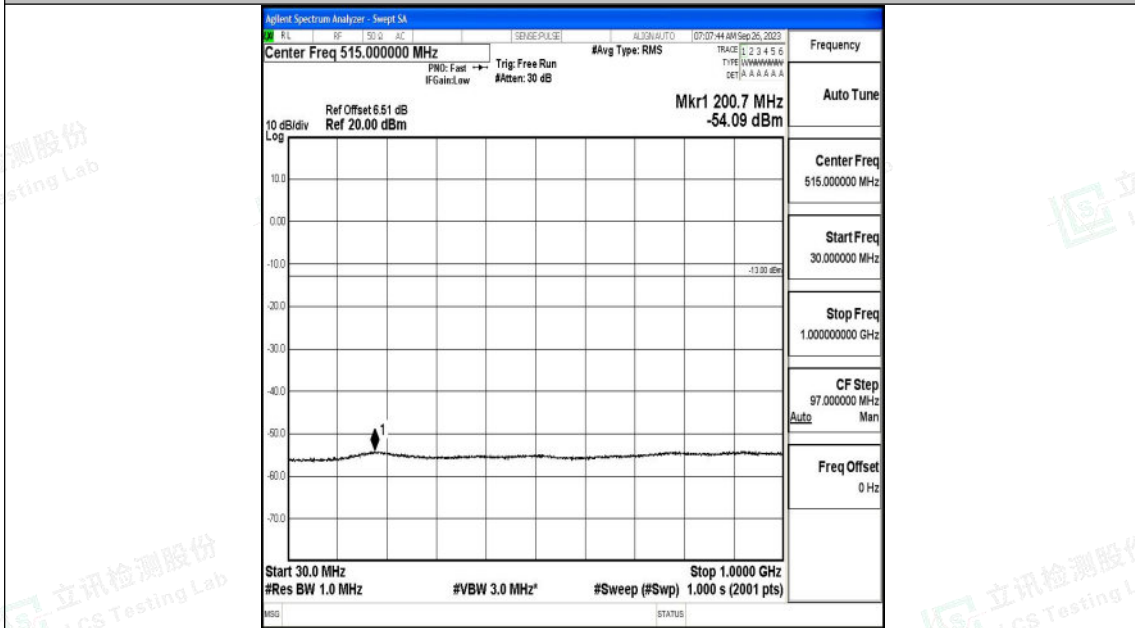

Band2_15MHz_16QAM_18900_1RB#0_0.15~30_0.15~30

Band2_15MHz_16QAM_18900_1RB#0_30~1000_30~1000