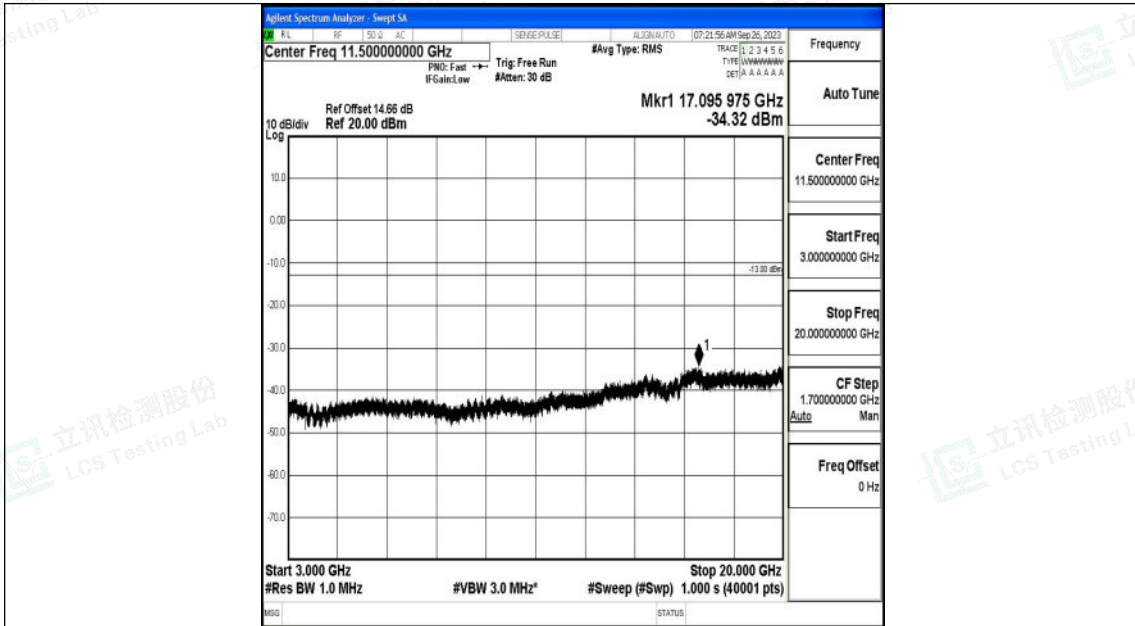

Band2_20MHz_QPSK_19100_1RB#0_1000~3000_1000~3000

Band2_20MHz_QPSK_19100_1RB#0_3000~20000_3000~20000