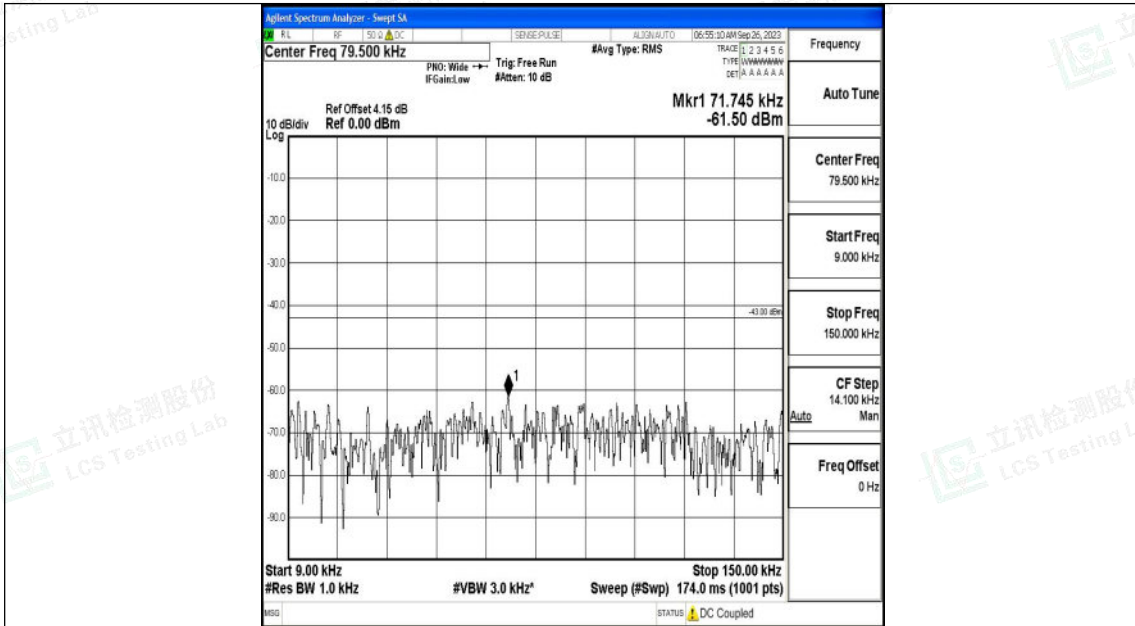

Band2_10MHz_16QAM_18900_1RB#0_3000~20000_3000~20000

Band2_10MHz_QPSK_19150_1RB#0_0.009~0.15_0.009~0.15