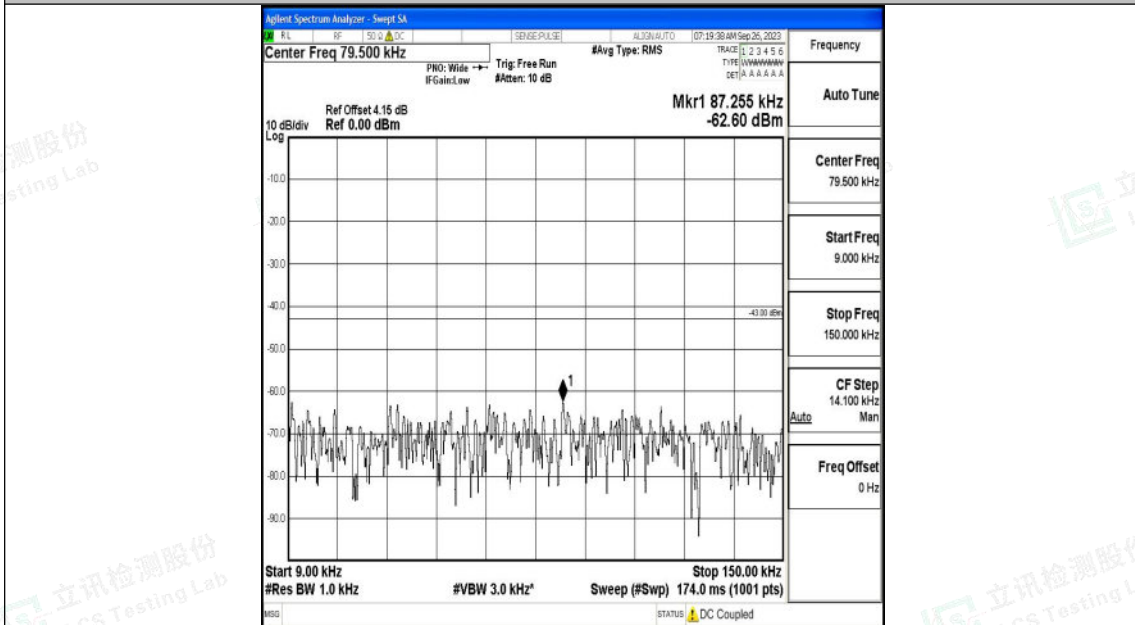

Band2_20MHz_QPSK_18700_1RB#0_3000~20000_3000~20000

Band2_20MHz_16QAM_18700_1RB#0_0.009~0.15_0.009~0.15

Shenzhen LCS Compliance Testing Laboratory Ltd.
Add: 101, 201 Bldg A & 301 Bldg C, Juji Industrial Park Yabianxueziwei, Shajing Street,
Baoan District, Shenzhen, 518000, China
Tel: +(86) 0755-82591330 | E-mail: webmaster@lcs-cert.com | Web: www.lcs-cert.com
Scan code to check authenticity