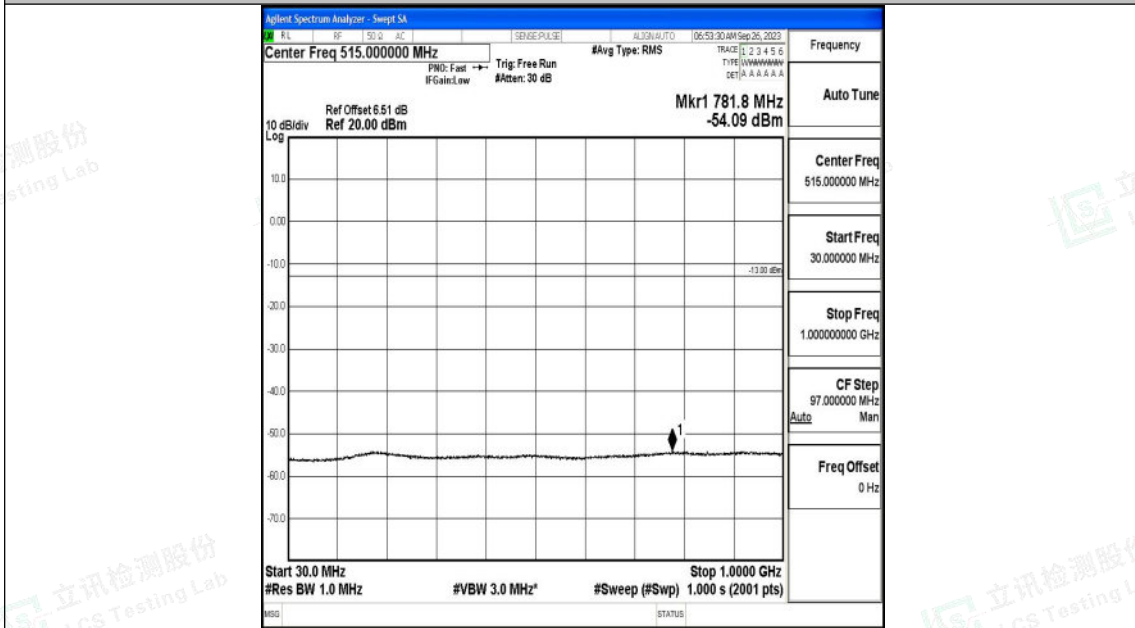

Band2_10MHz_16QAM_18650_1RB#0_0.15~30_0.15~30

Band2_10MHz_16QAM_18650_1RB#0_30~1000_30~1000