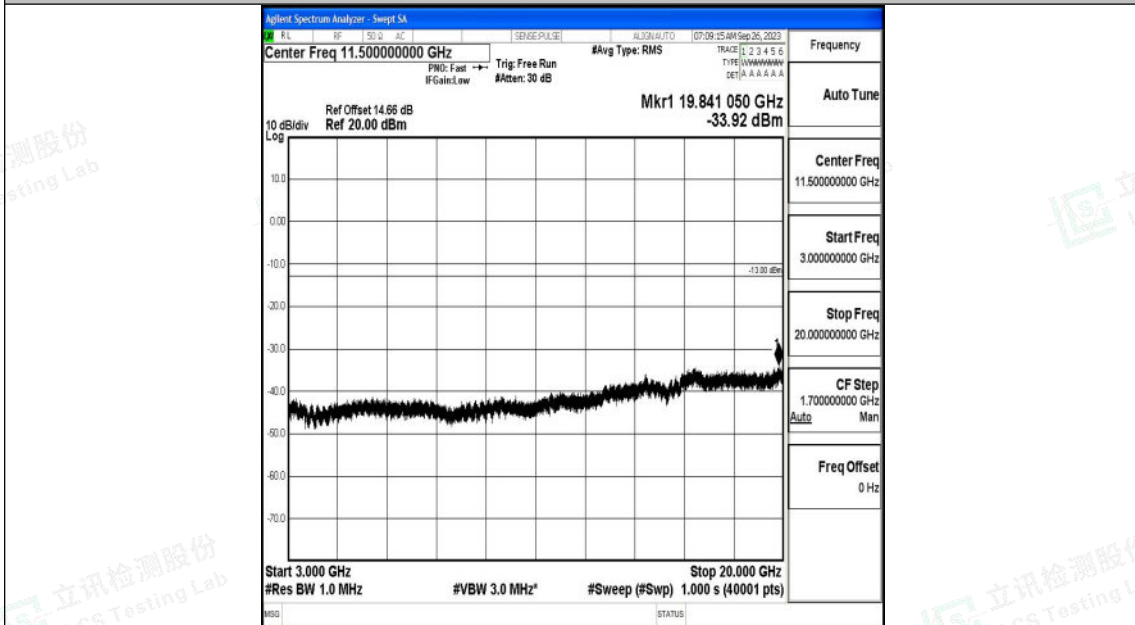

Band2_15MHz_16QAM_19125_1RB#0_1000~3000_1000~3000

Band2_15MHz_16QAM_19125_1RB#0_3000~20000_3000~20000

Shenzhen LCS Compliance Testing Laboratory Ltd.
Add: 101, 201 Bldg A & 301 Bldg C, Juji Industrial Park Yabianxueziwei, Shajing Street,
Baoan District, Shenzhen, 518000, China
Tel: +(86) 0755-82591330 | E-mail: webmaster@lcs-cert.com | Web: www.lcs-cert.com
Scan code to check authenticity