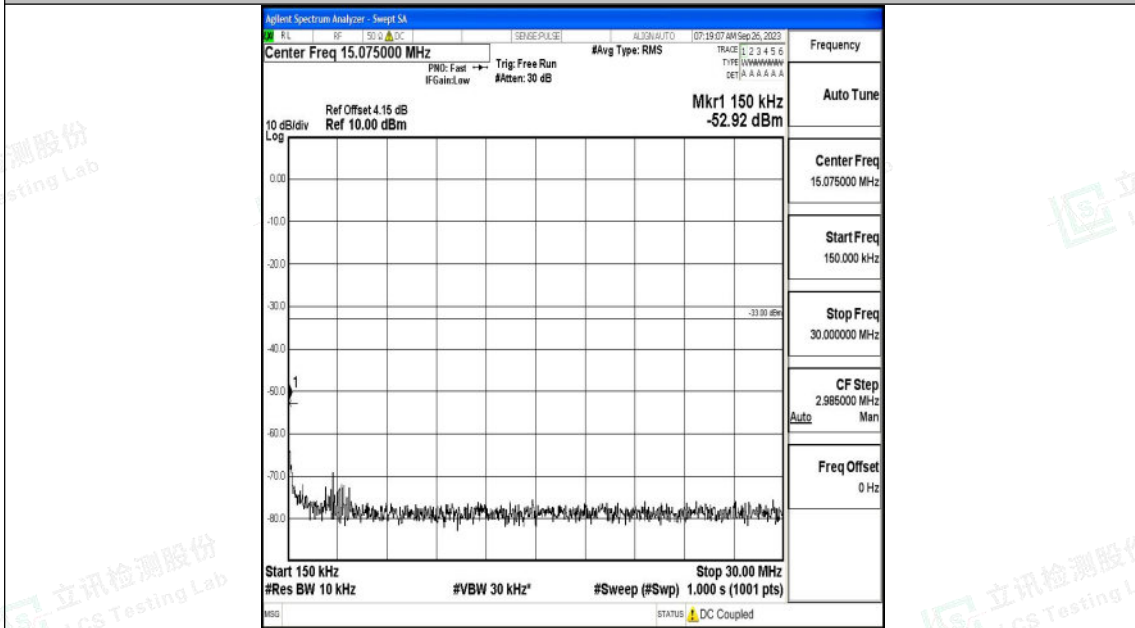

Band2_20MHz_QPSK_18700_1RB#0_0.009~0.15_0.009~0.15

Band2_20MHz_QPSK_18700_1RB#0_0.15~30_0.15~30

Shenzhen LCS Compliance Testing Laboratory Ltd.
Add: 101, 201 Bldg A & 301 Bldg C, Juji Industrial Park Yabianxueziwei, Shajing Street,
Baoan District, Shenzhen, 518000, China
Tel: +(86) 0755-82591330 | E-mail: webmaster@lcs-cert.com | Web: www.lcs-cert.com
Scan code to check authenticity