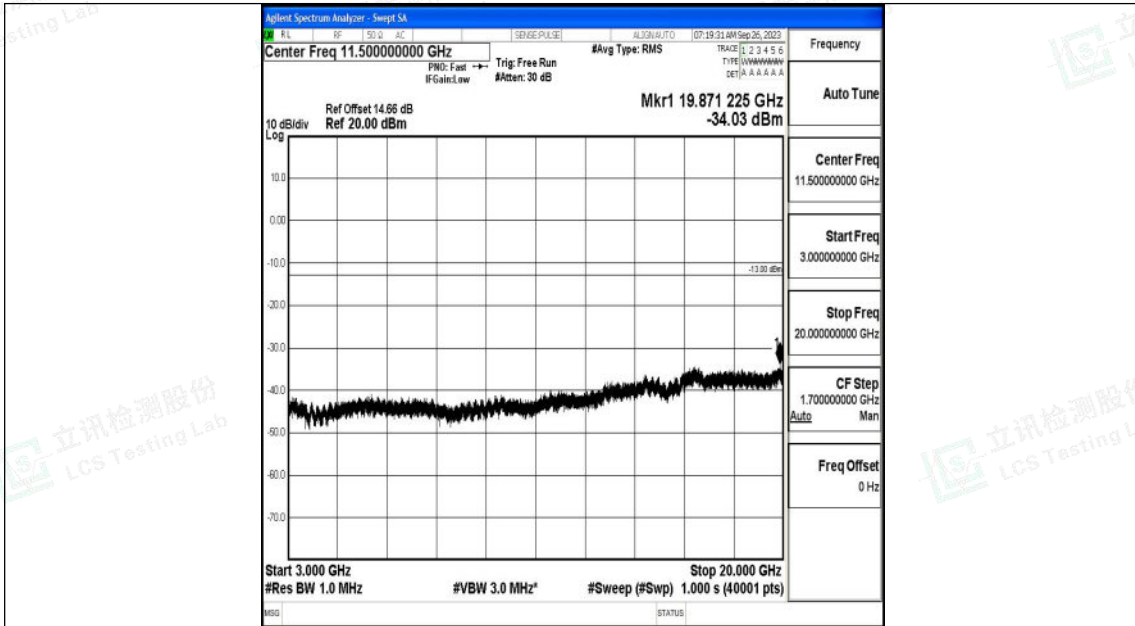

Band2_20MHz_QPSK_18700_1RB#0_1000~3000_1000~3000

Band2_20MHz_QPSK_18700_1RB#0_3000~20000_3000~20000