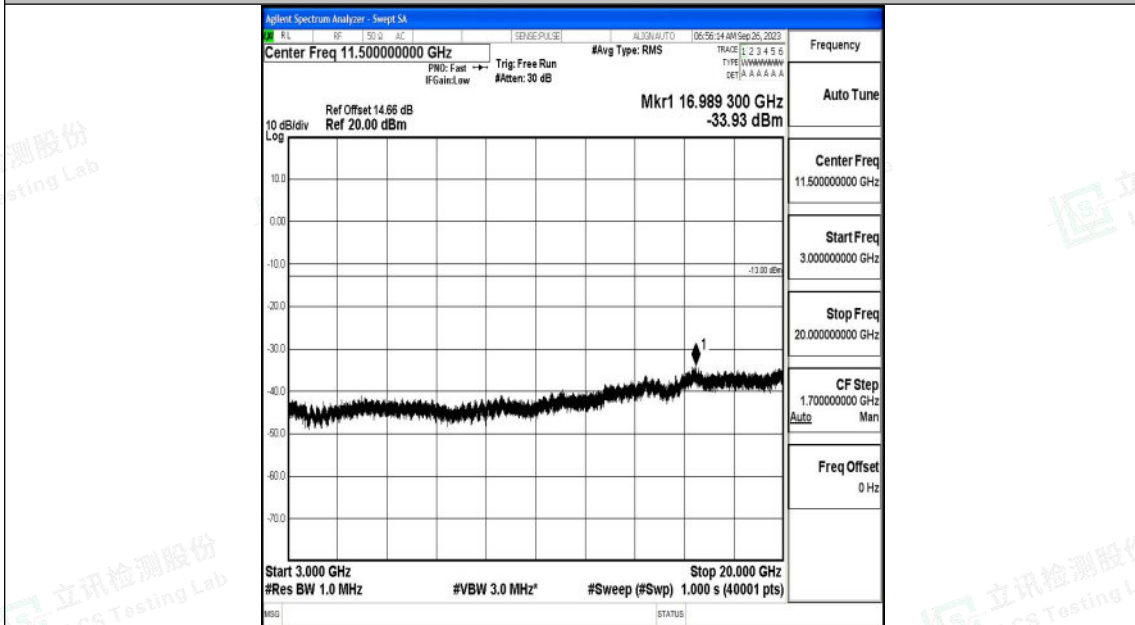

Band2_10MHz_QPSK_19150_1RB#0_3000~20000_3000~20000

Band2_10MHz_16QAM_19150_1RB#0_0.009~0.15_0.009~0.15

Band2_10MHz_16QAM_19150_1RB#0_0.15~30_0.15~30

Band2_10MHz_16QAM_19150_1RB#0_30~1000_30~1000

Band2_10MHz_16QAM_19150_1RB#0_1000~3000_1000~3000