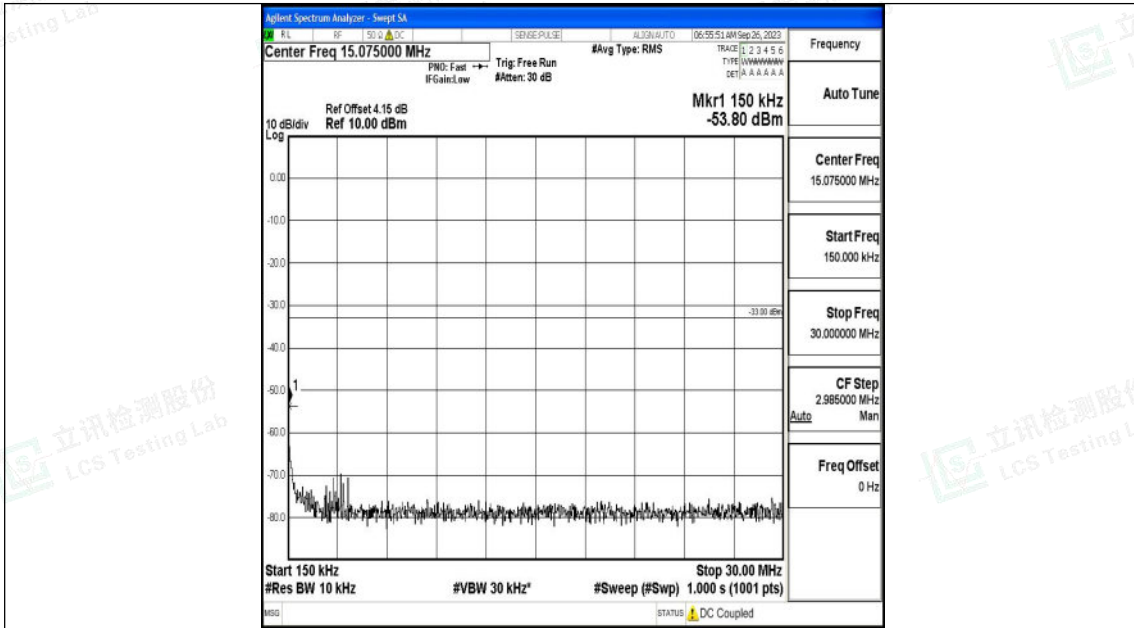

Band2_10MHz_16QAM_19150_1RB#0_0.009~0.15_0.009~0.15

Band2_10MHz_16QAM_19150_1RB#0_0.15~30_0.15~30