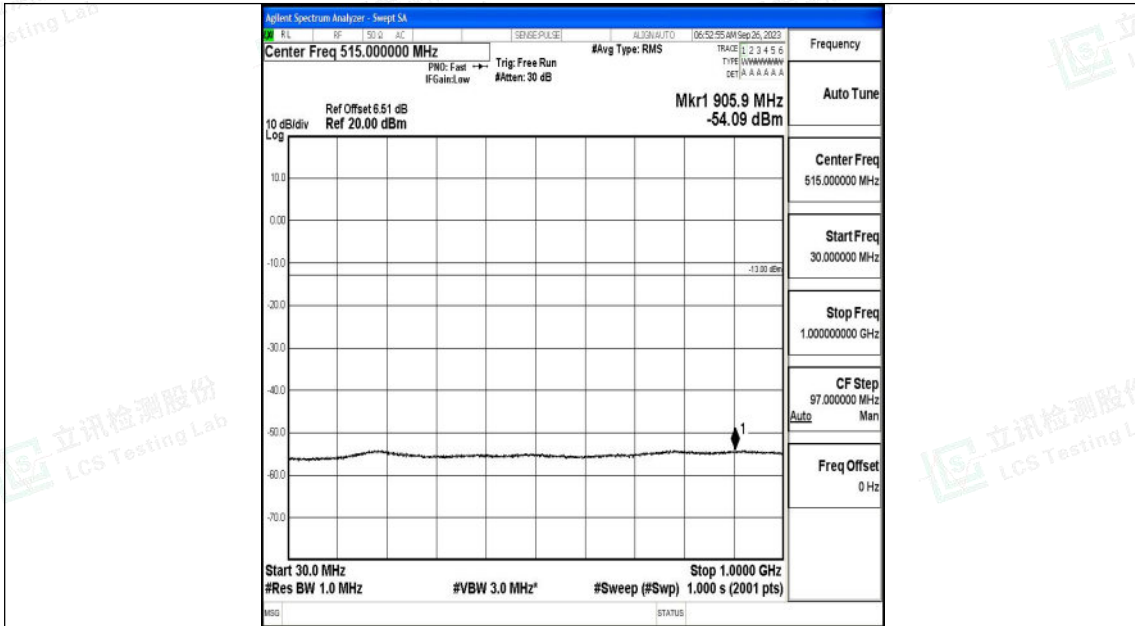

Band2_10MHz_QPSK_18650_1RB#0_0.009~0.15_0.009~0.15

Band2_10MHz_QPSK_18650_1RB#0_0.15~30_0.15~30

Shenzhen LCS Compliance Testing Laboratory Ltd.
 Add: 101, 201 Bldg A & 301 Bldg C, Juji Industrial Park Yabianxueziwei, Shajing Street,
 Baoan District, Shenzhen, 518000, China
 Tel: +(86) 0755-82591330 | E-mail: webmaster@lcs-cert.com | Web: www.lcs-cert.com
 Scan code to check authenticity