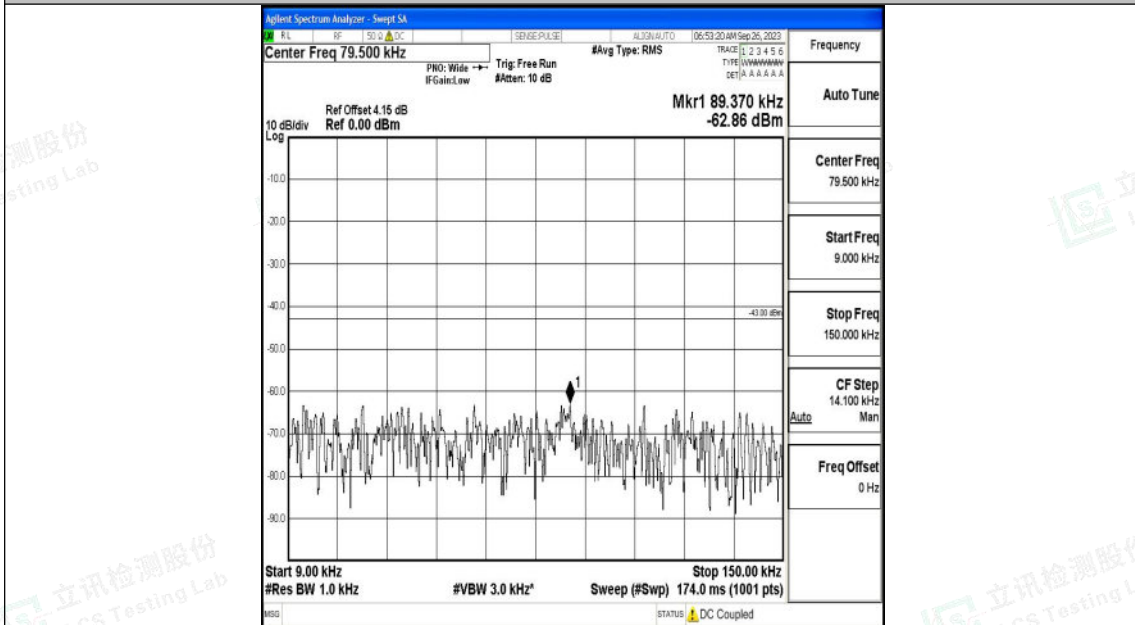

Band2_10MHz_QPSK_18650_1RB#0_3000~20000_3000~20000

Band2_10MHz_16QAM_18650_1RB#0_0.009~0.15_0.009~0.15

Shenzhen LCS Compliance Testing Laboratory Ltd.
Add: 101, 201 Bldg A & 301 Bldg C, Juji Industrial Park Yabianxueziwei, Shajing Street,
Baoan District, Shenzhen, 518000, China
Tel: +(86) 0755-82591330 | E-mail: webmaster@lcs-cert.com | Web: www.lcs-cert.com
Scan code to check authenticity