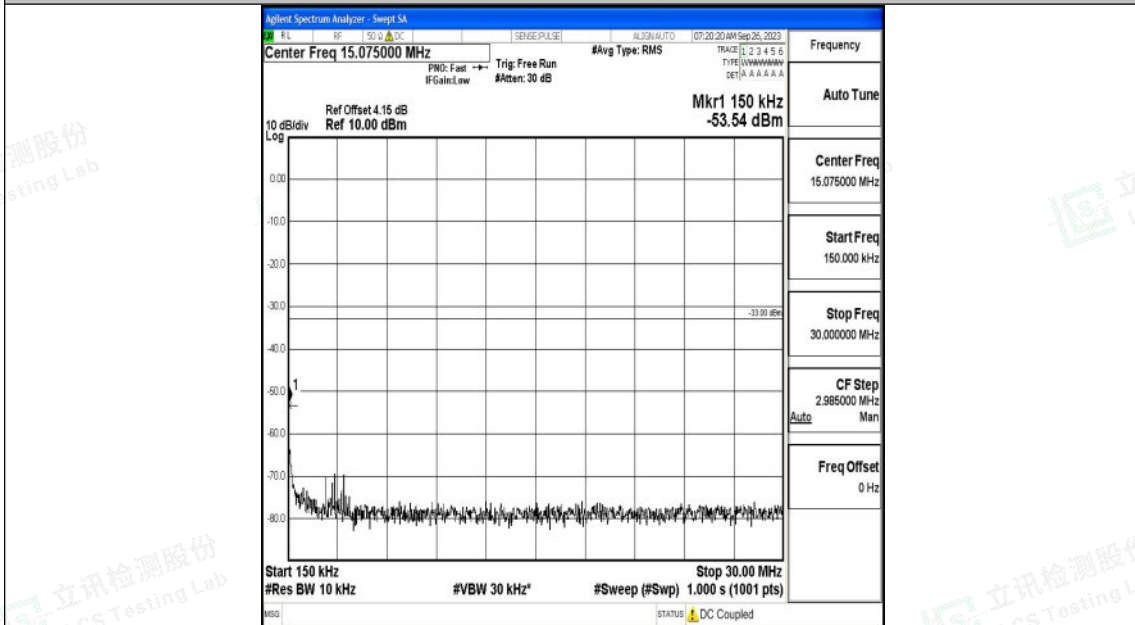

Band2_20MHz_QPSK_18900_1RB#0_0.009~0.15_0.009~0.15

Band2_20MHz_QPSK_18900_1RB#0_0.15~30_0.15~30

Shenzhen LCS Compliance Testing Laboratory Ltd.
Add: 101, 201 Bldg A & 301 Bldg C, Juji Industrial Park Yabianxueziwei, Shajing Street,
Baoan District, Shenzhen, 518000, China
Tel: +(86) 0755-82591330 | E-mail: webmaster@lcs-cert.com | Web: www.lcs-cert.com
Scan code to check authenticity