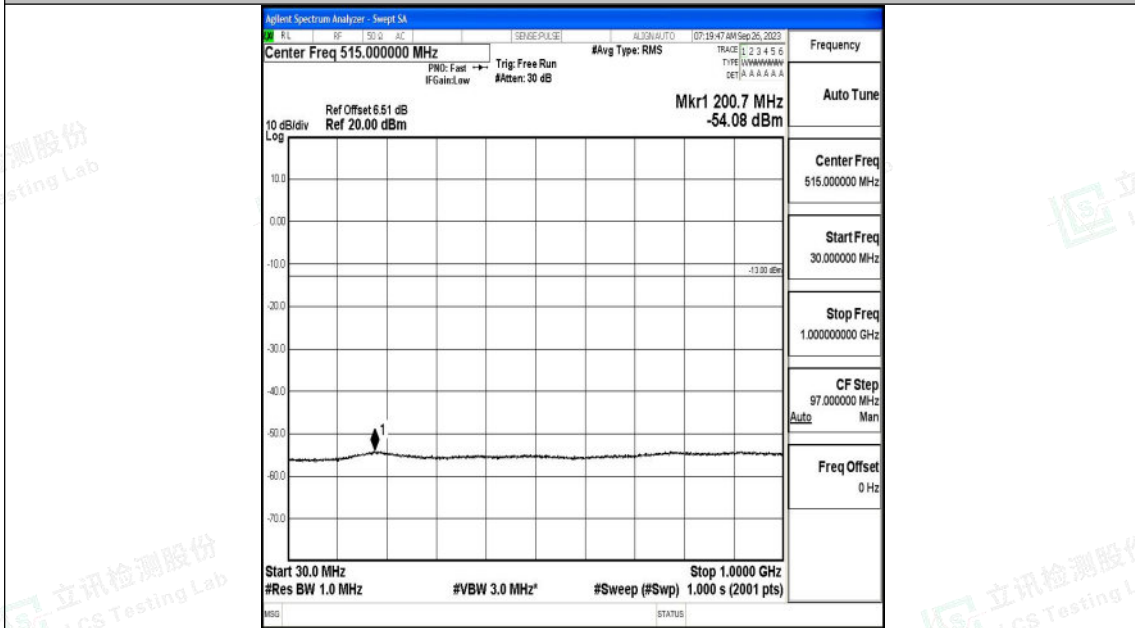

Band2_20MHz_16QAM_18700_1RB#0_0.15~30_0.15~30

Band2_20MHz_16QAM_18700_1RB#0_30~1000_30~1000