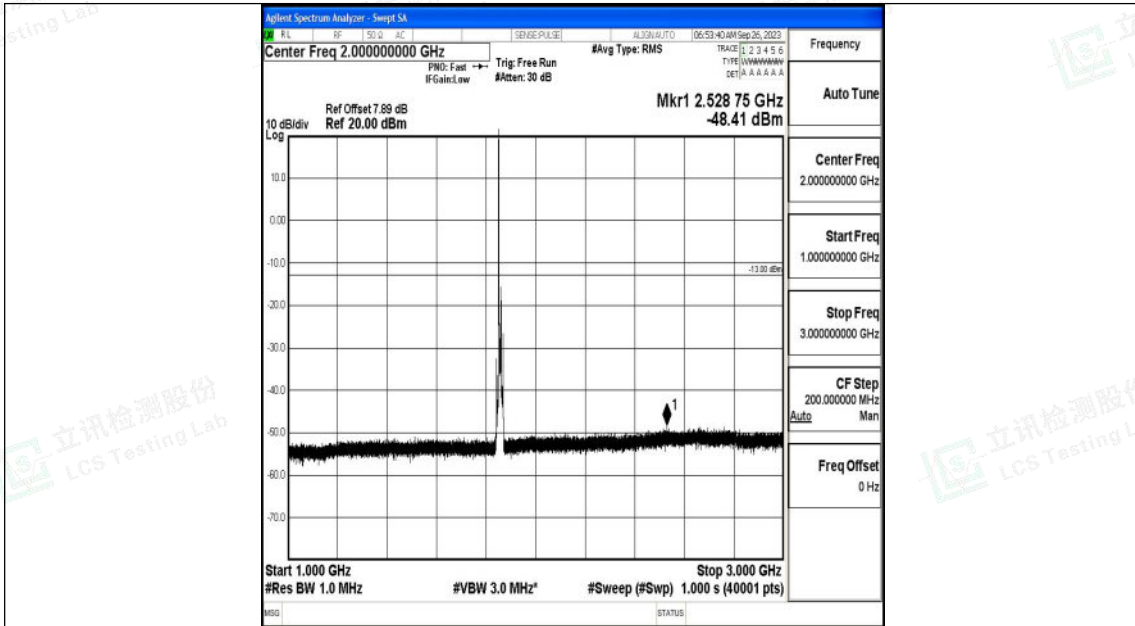

Band2_10MHz_16QAM_18650_1RB#0_30~1000_30~1000

Band2_10MHz_16QAM_18650_1RB#0_1000~3000_1000~3000