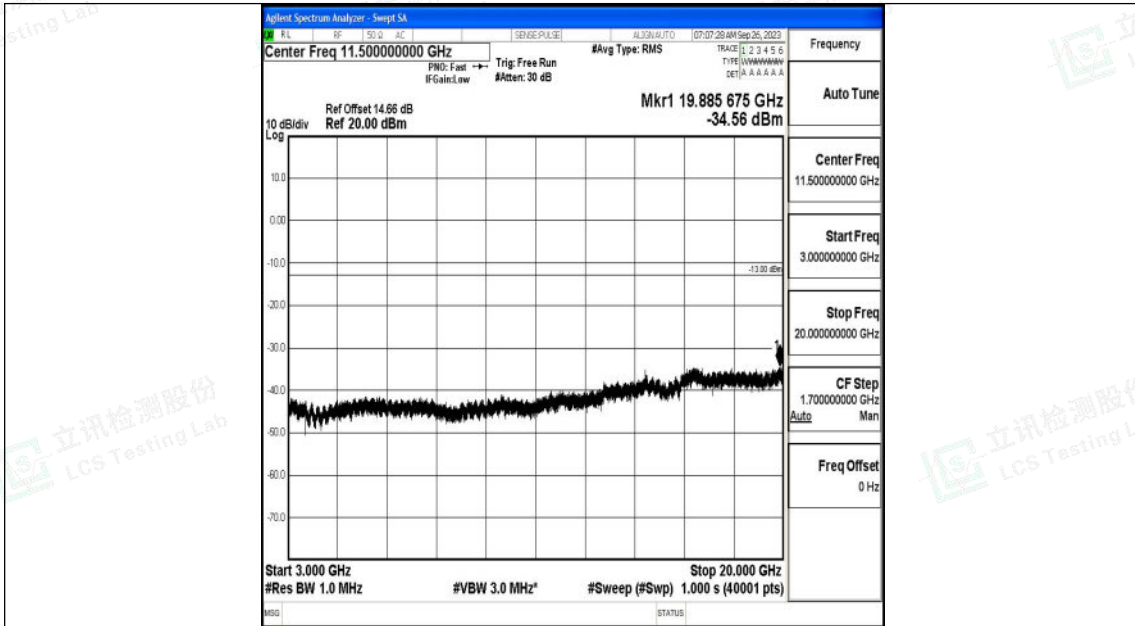

Band2_15MHz_QPSK_18900_1RB#0_1000~3000_1000~3000

Band2_15MHz_QPSK_18900_1RB#0_3000~20000_3000~20000