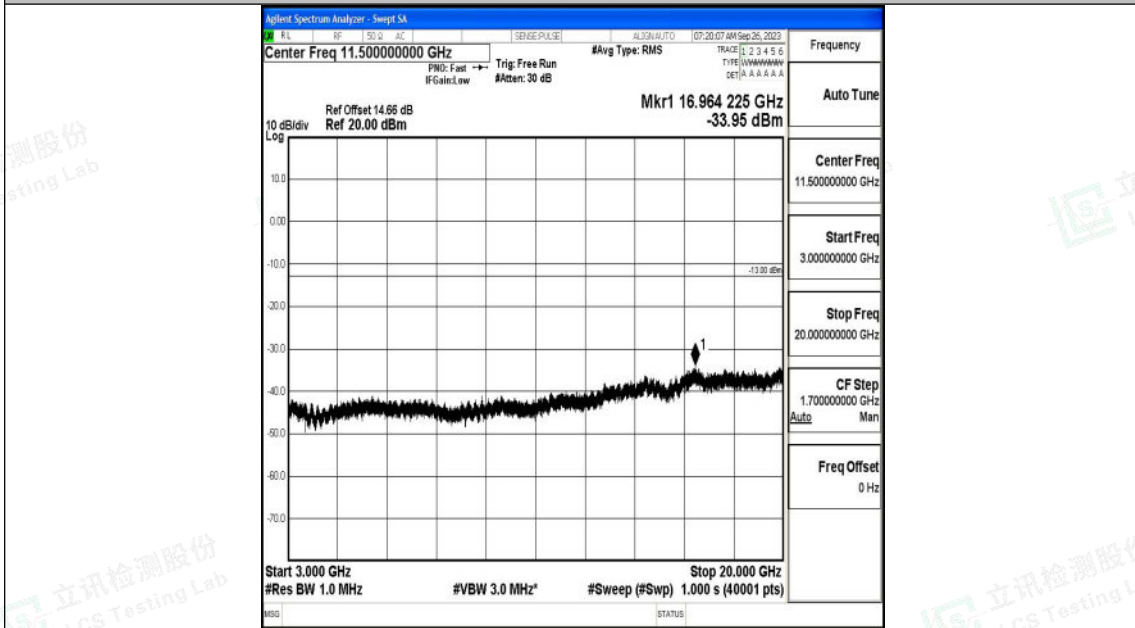

Band2_20MHz_16QAM_18700_1RB#0_0.15~30_0.15~30

Band2_20MHz_16QAM_18700_1RB#0_30~1000_30~1000

Band2_20MHz_16QAM_18700_1RB#0_1000~3000_1000~3000

Band2_20MHz_16QAM_18700_1RB#0_3000~20000_3000~20000

Shenzhen LCS Compliance Testing Laboratory Ltd.
 Add: 101, 201 Bldg A & 301 Bldg C, Juji Industrial Park Yabianxueziwei, Shajing Street,
 Baoan District, Shenzhen, 518000, China
 Tel: +(86) 0755-82591330 | E-mail: webmaster@lcs-cert.com | Web: www.lcs-cert.com
 Scan code to check authenticity