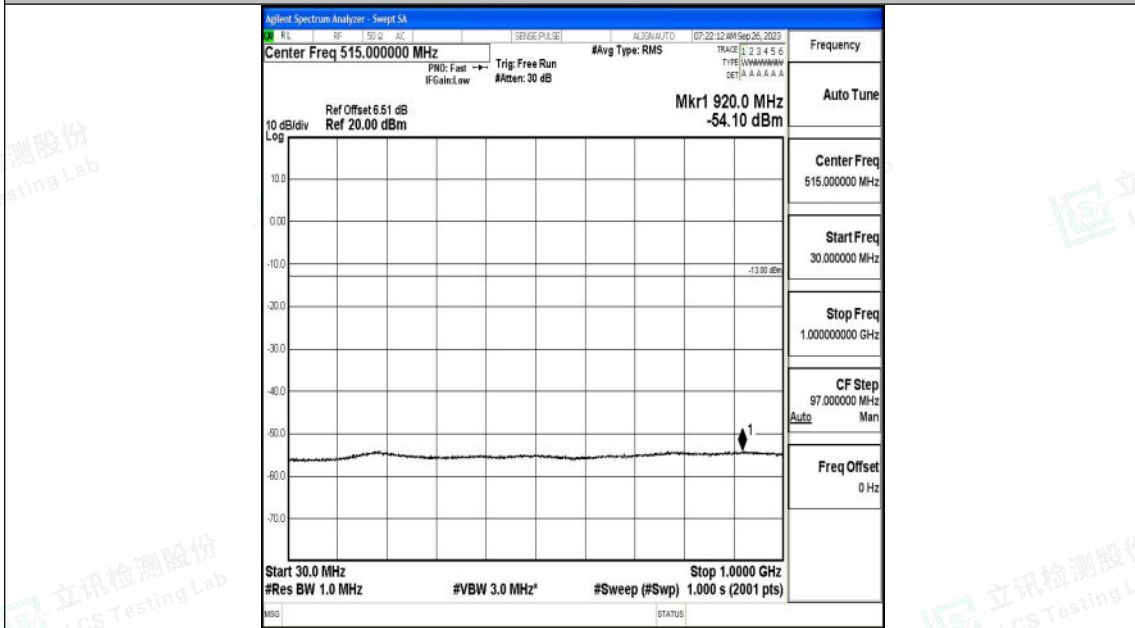

Band2_20MHz_QPSK_19100_1RB#0_3000~20000_3000~20000

Band2_20MHz_16QAM_19100_1RB#0_0.009~0.15_0.009~0.15

Band2_20MHz_16QAM_19100_1RB#0_0.15~30_0.15~30

Band2_20MHz_16QAM_19100_1RB#0_30~1000_30~1000

Band2_20MHz_16QAM_19100_1RB#0_1000~3000_1000~3000