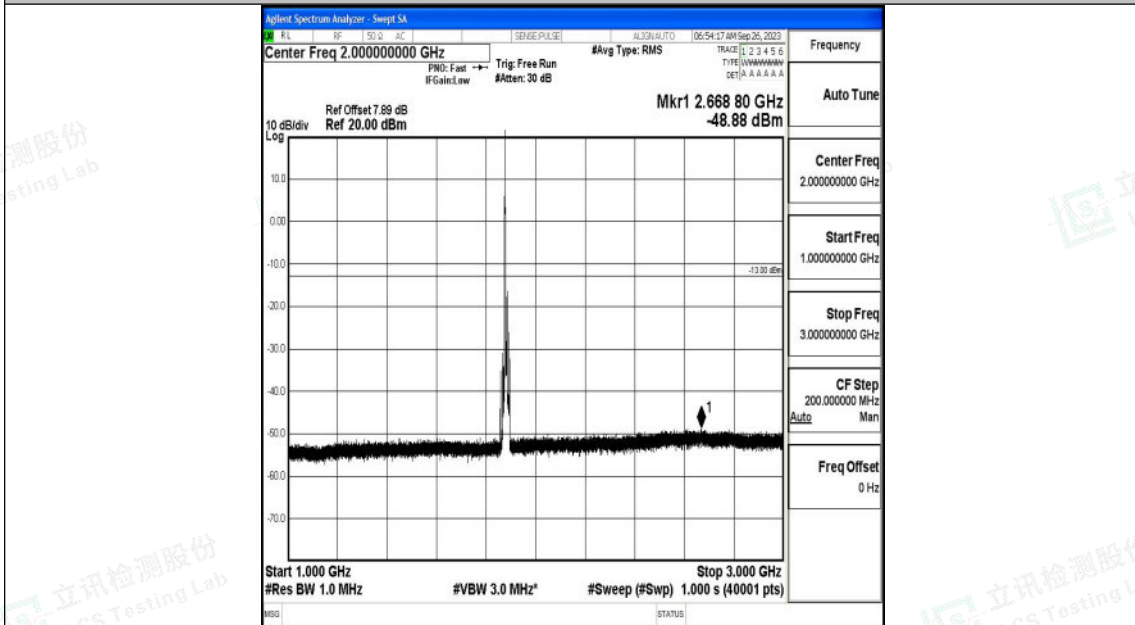

Band2_10MHz_QPSK_18900_1RB#0_30~1000_30~1000

Band2_10MHz_QPSK_18900_1RB#0_1000~3000_1000~3000

Shenzhen LCS Compliance Testing Laboratory Ltd.
Add: 101, 201 Bldg A & 301 Bldg C, Juji Industrial Park Yabianxueziwei, Shajing Street,
Baoan District, Shenzhen, 518000, China
Tel: +(86) 0755-82591330 | E-mail: webmaster@lcs-cert.com | Web: www.lcs-cert.com
Scan code to check authenticity