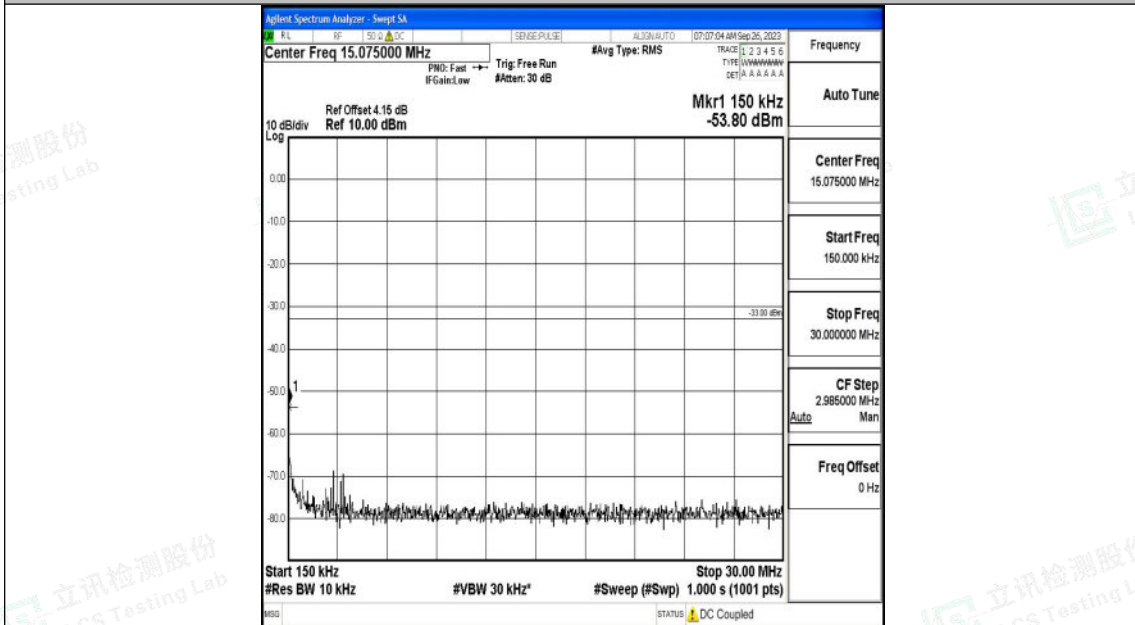

Band2_15MHz_QPSK_18900_1RB#0_0.009~0.15_0.009~0.15

Band2_15MHz_QPSK_18900_1RB#0_0.15~30_0.15~30

Shenzhen LCS Compliance Testing Laboratory Ltd.
Add: 101, 201 Bldg A & 301 Bldg C, Juji Industrial Park Yabianxueziwei, Shajing Street,
Baoan District, Shenzhen, 518000, China
Tel: +(86) 0755-82591330 | E-mail: webmaster@lcs-cert.com | Web: www.lcs-cert.com
Scan code to check authenticity