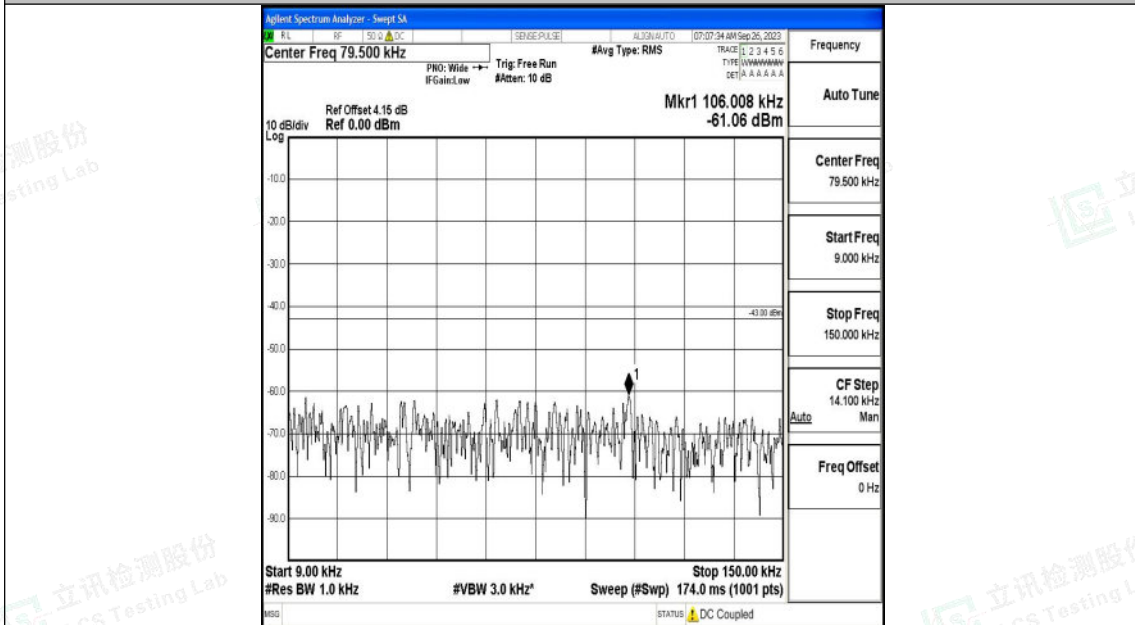

Band2_15MHz_QPSK_18900_1RB#0_3000~20000_3000~20000

Band2_15MHz_16QAM_18900_1RB#0_0.009~0.15_0.009~0.15

Shenzhen LCS Compliance Testing Laboratory Ltd.
Add: 101, 201 Bldg A & 301 Bldg C, Juji Industrial Park Yabianxueziwei, Shajing Street,
Baoan District, Shenzhen, 518000, China
Tel: +(86) 0755-82591330 | E-mail: webmaster@lcs-cert.com | Web: www.lcs-cert.com
Scan code to check authenticity