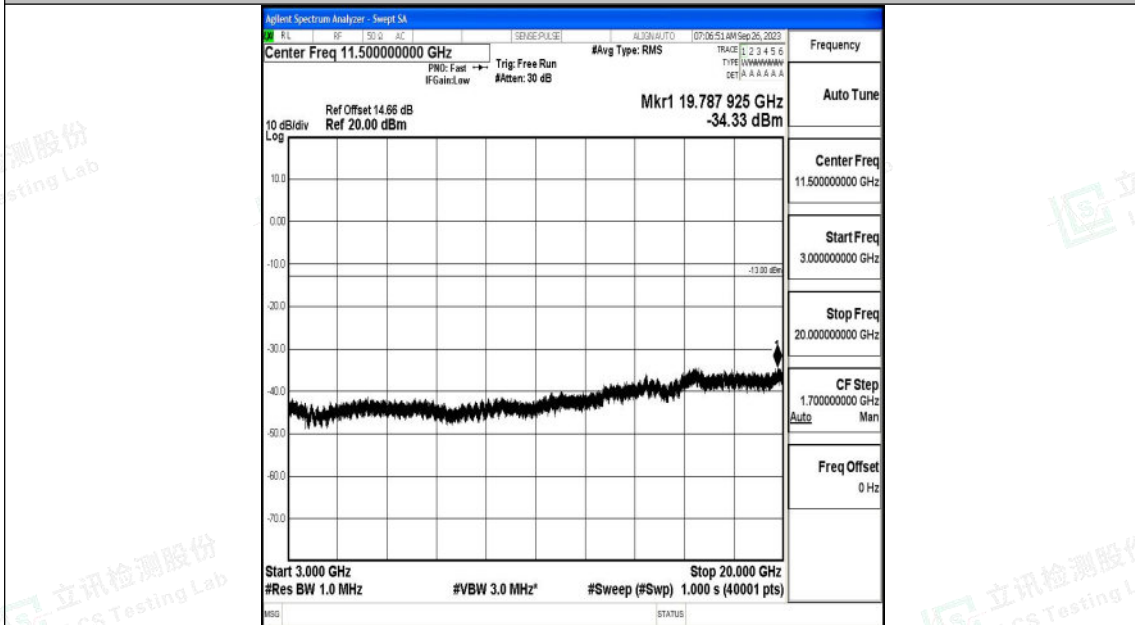

Band2_15MHz_QPSK_18675_1RB#0_3000~20000_3000~20000

Band2_15MHz_16QAM_18675_1RB#0_0.009~0.15_0.009~0.15

Band2_15MHz_16QAM_18675_1RB#0_0.15~30_0.15~30

Band2_15MHz_16QAM_18675_1RB#0_30~1000_30~1000

Band2_15MHz_16QAM_18675_1RB#0_1000~3000_1000~3000