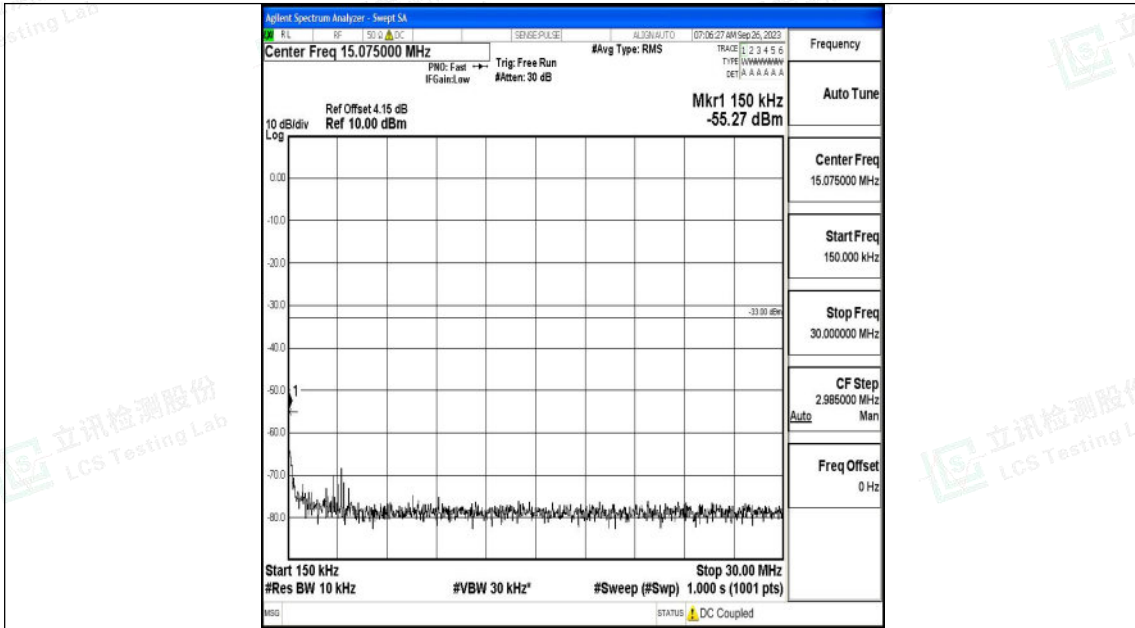

Band2_15MHz_16QAM_18675_1RB#0_0.009~0.15_0.009~0.15

Band2_15MHz_16QAM_18675_1RB#0_0.15~30_0.15~30