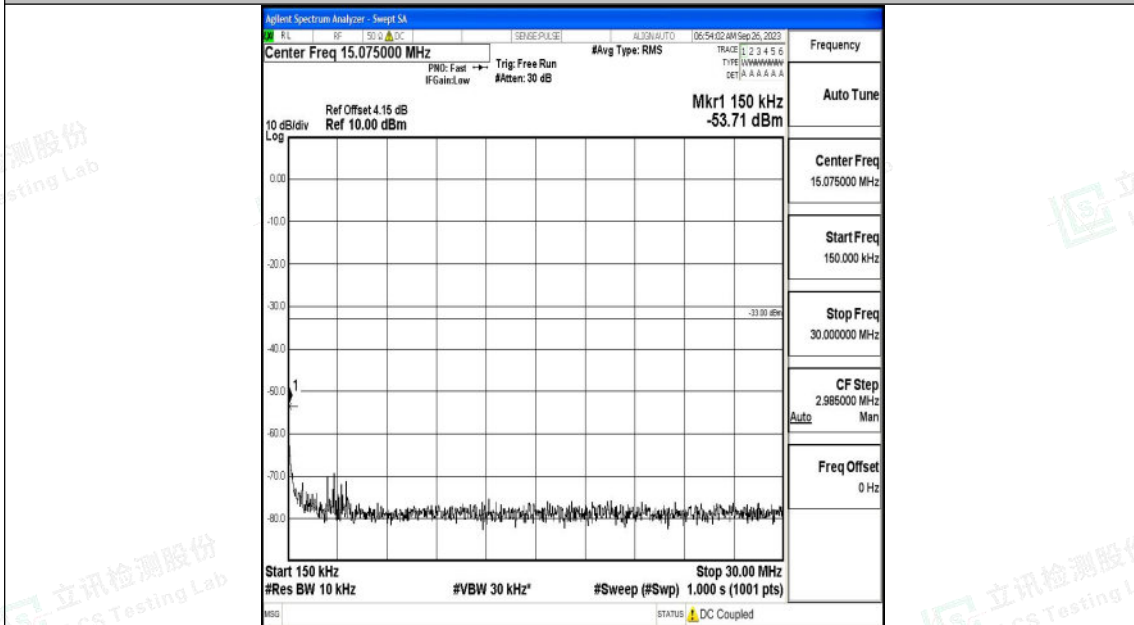

Band2_10MHz_QPSK_18900_1RB#0_0.009~0.15_0.009~0.15

Band2_10MHz_QPSK_18900_1RB#0_0.15~30_0.15~30

Shenzhen LCS Compliance Testing Laboratory Ltd.
Add: 101, 201 Bldg A & 301 Bldg C, Juji Industrial Park Yabianxueziwei, Shajing Street,
Baoan District, Shenzhen, 518000, China
Tel: +(86) 0755-82591330 | E-mail: webmaster@lcs-cert.com | Web: www.lcs-cert.com
Scan code to check authenticity