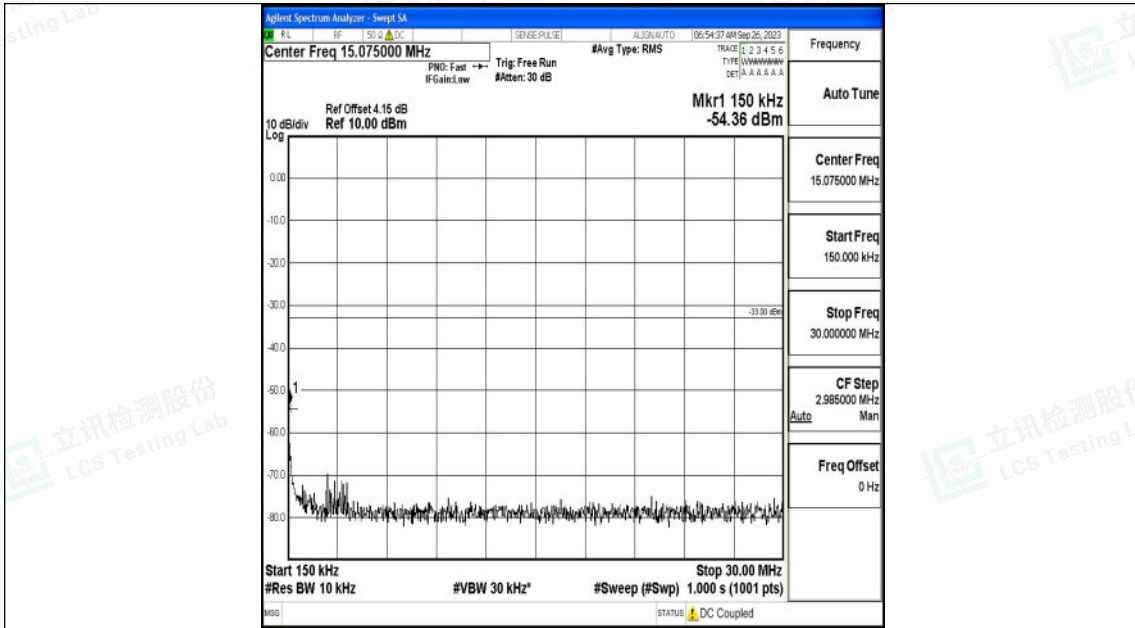

Band2_10MHz_16QAM_18900_1RB#0_0.009~0.15_0.009~0.15

Band2_10MHz_16QAM_18900_1RB#0_0.15~30_0.15~30