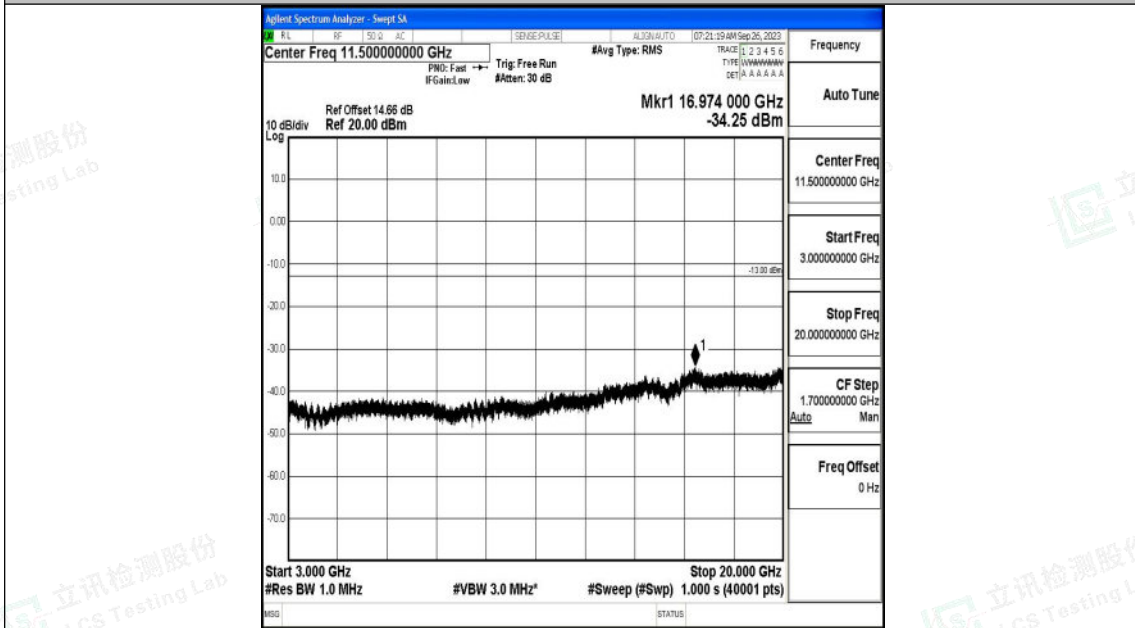

Band2_20MHz_16QAM_18900_1RB#0_0.15~30_0.15~30

Band2_20MHz_16QAM_18900_1RB#0_30~1000_30~1000

Band2_20MHz_16QAM_18900_1RB#0_1000~3000_1000~3000

Band2_20MHz_16QAM_18900_1RB#0_3000~20000_3000~20000

Shenzhen LCS Compliance Testing Laboratory Ltd.
 Add: 101, 201 Bldg A & 301 Bldg C, Juji Industrial Park Yabianxueziwei, Shajing Street,
 Baoan District, Shenzhen, 518000, China
 Tel: +(86) 0755-82591330 | E-mail: webmaster@lcs-cert.com | Web: www.lcs-cert.com
 Scan code to check authenticity