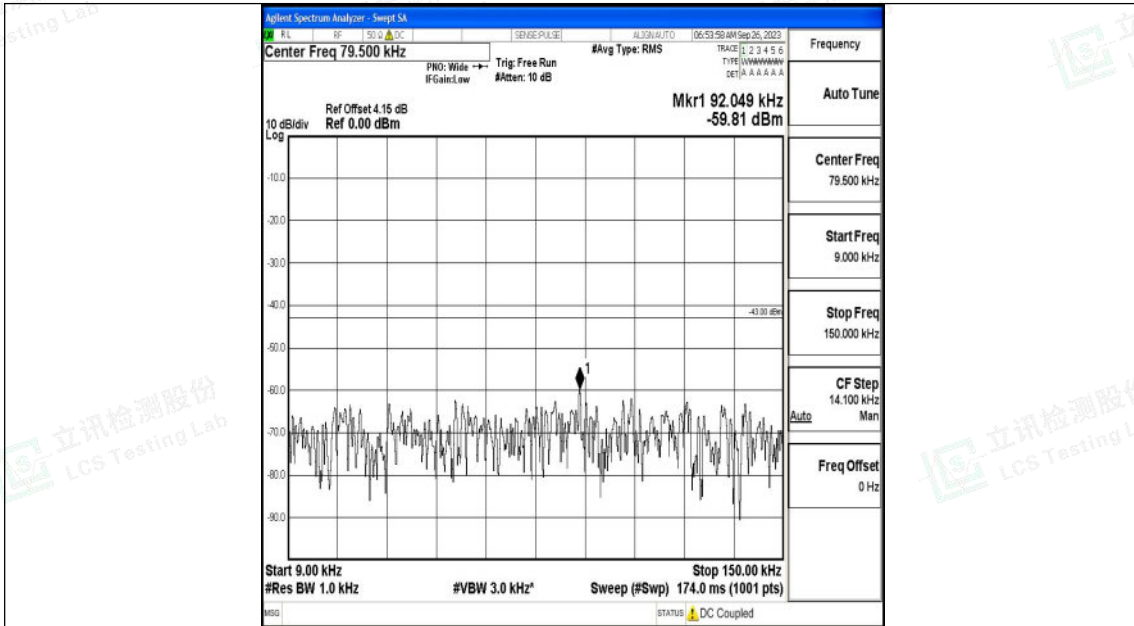

Band2_10MHz_16QAM_18650_1RB#0_0.15~30_0.15~30

Band2_10MHz_16QAM_18650_1RB#0_30~1000_30~1000

Band2_10MHz_16QAM_18650_1RB#0_1000~3000_1000~3000

Band2_10MHz_16QAM_18650_1RB#0_3000~20000_3000~20000

Shenzhen LCS Compliance Testing Laboratory Ltd.
 Add: 101, 201 Bldg A & 301 Bldg C, Juji Industrial Park Yabianxueziwei, Shajing Street,
 Baoan District, Shenzhen, 518000, China
 Tel: +(86) 0755-82591330 | E-mail: webmaster@lcs-cert.com | Web: www.lcs-cert.com
 Scan code to check authenticity