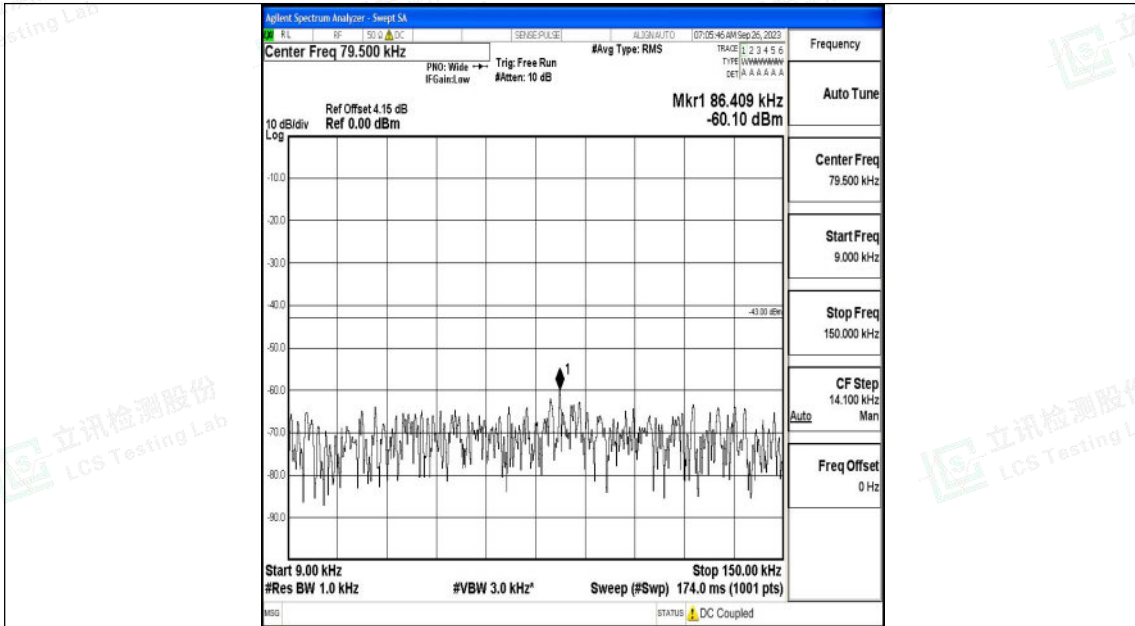

Band2_10MHz_16QAM_19150_1RB#0_3000~20000_3000~20000

Band2_15MHz_QPSK_18675_1RB#0_0.009~0.15_0.009~0.15