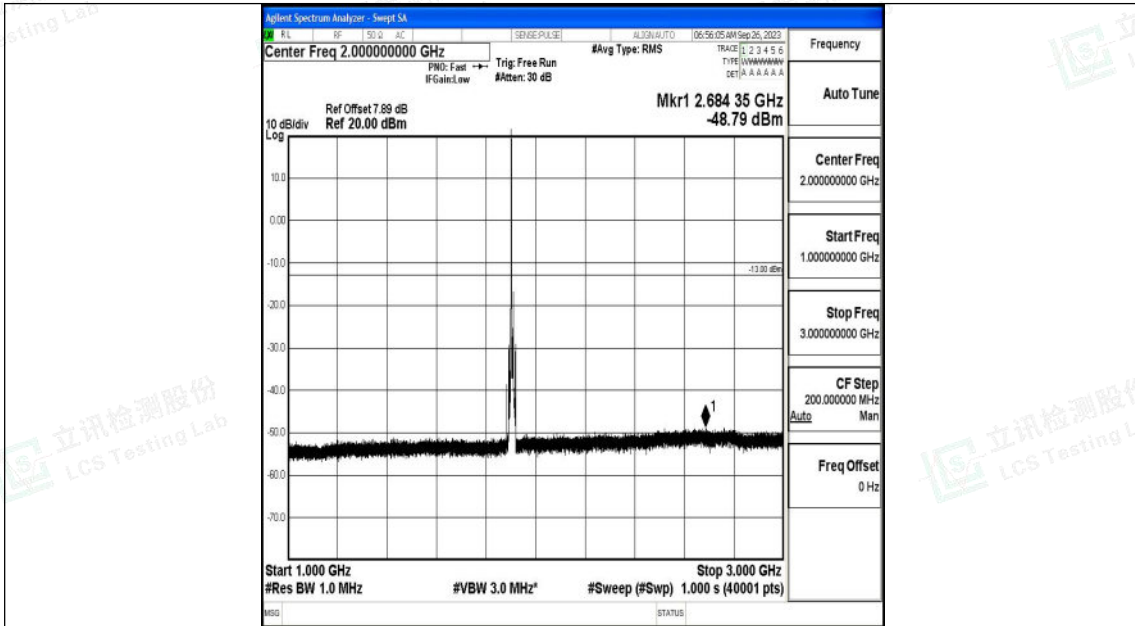

Band2_10MHz_QPSK_19150_1RB#0_3000~20000_3000~20000

Band2_10MHz_16QAM_19150_1RB#0_0.009~0.15_0.009~0.15

Band2_10MHz_16QAM_19150_1RB#0_0.15~30_0.15~30

Band2_10MHz_16QAM_19150_1RB#0_30~1000_30~1000

Band2_10MHz_16QAM_19150_1RB#0_1000~3000_1000~3000