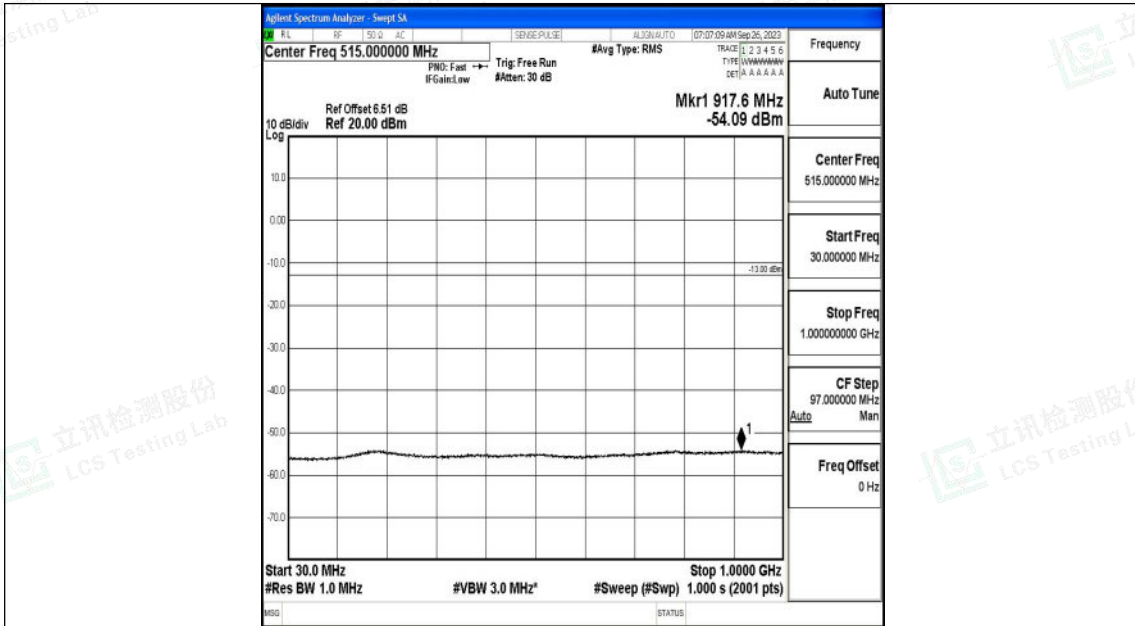

Band2_15MHz_QPSK_18900_1RB#0_0.15~30_0.15~30

Band2_15MHz_QPSK_18900_1RB#0_30~1000_30~1000