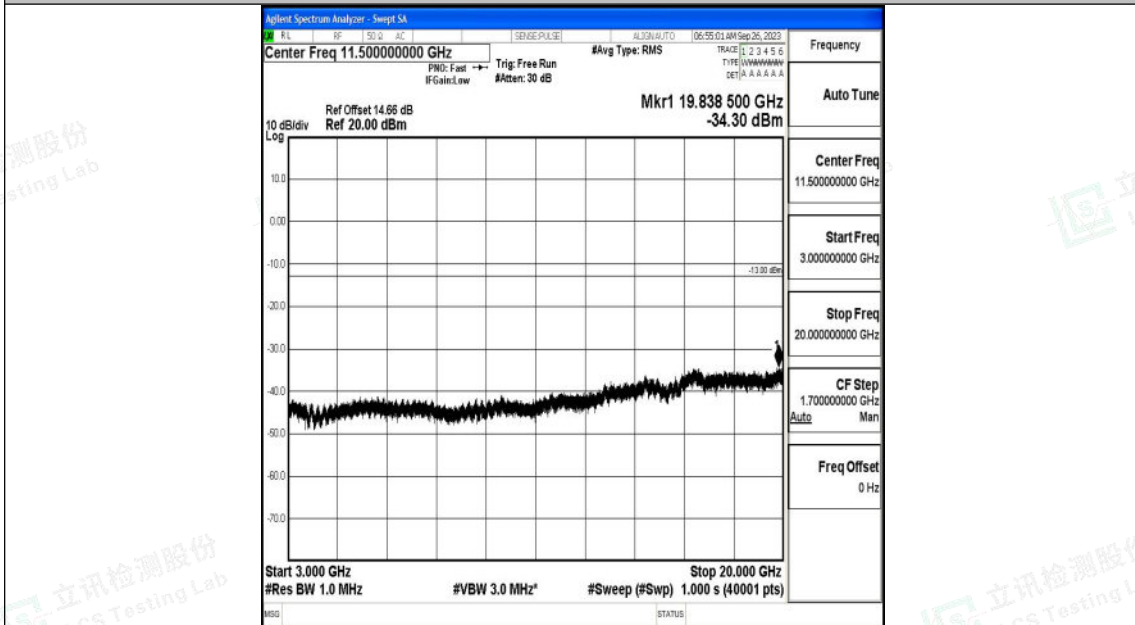

Band2_10MHz_16QAM_18900_1RB#0_1000~3000_1000~3000

Band2_10MHz_16QAM_18900_1RB#0_3000~20000_3000~20000

Shenzhen LCS Compliance Testing Laboratory Ltd.
Add: 101, 201 Bldg A & 301 Bldg C, Juji Industrial Park Yabianxueziwei, Shajing Street,
Baoan District, Shenzhen, 518000, China
Tel: +(86) 0755-82591330 | E-mail: webmaster@lcs-cert.com | Web: www.lcs-cert.com
Scan code to check authenticity