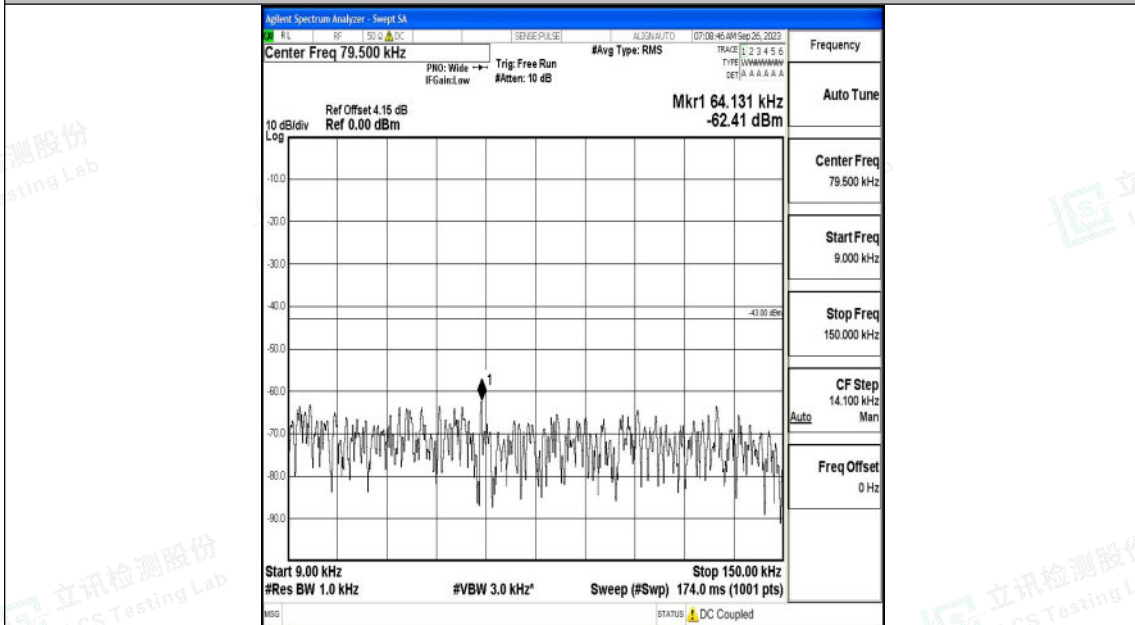

Band2_15MHz_QPSK_19125_1RB#0_3000~20000_3000~20000

Band2_15MHz_16QAM_19125_1RB#0_0.009~0.15_0.009~0.15

Shenzhen LCS Compliance Testing Laboratory Ltd.
Add: 101, 201 Bldg A & 301 Bldg C, Juji Industrial Park Yabianxueziwei, Shajing Street,
Baoan District, Shenzhen, 518000, China
Tel: +(86) 0755-82591330 | E-mail: webmaster@lcs-cert.com | Web: www.lcs-cert.com
Scan code to check authenticity