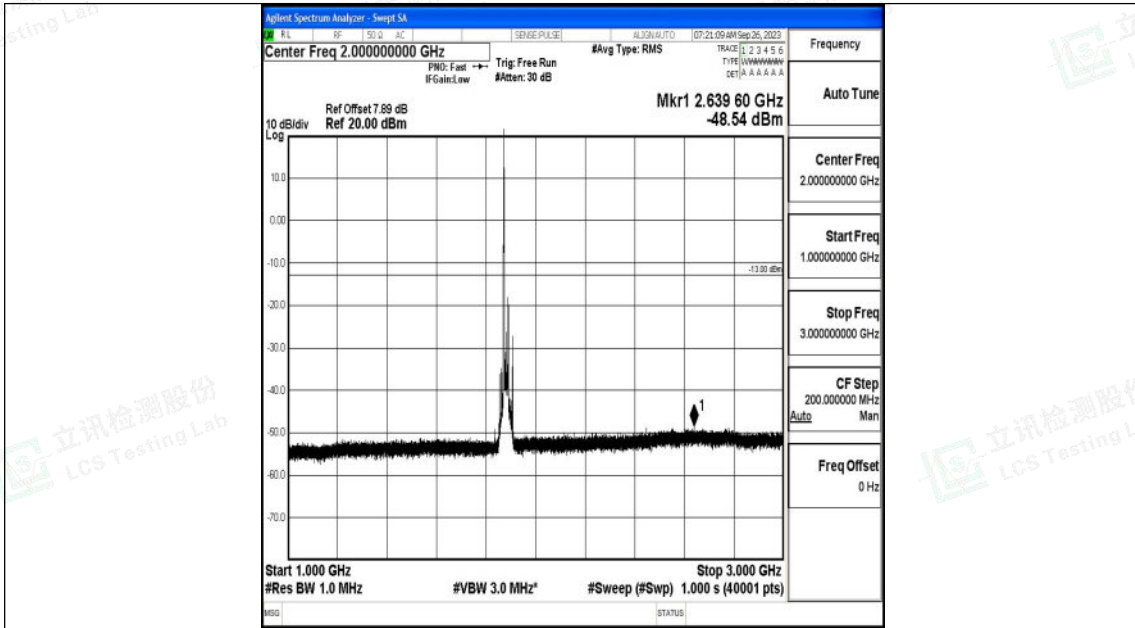

Band2_20MHz_16QAM_18900_1RB#0_30~1000_30~1000

Band2_20MHz_16QAM_18900_1RB#0_1000~3000_1000~3000