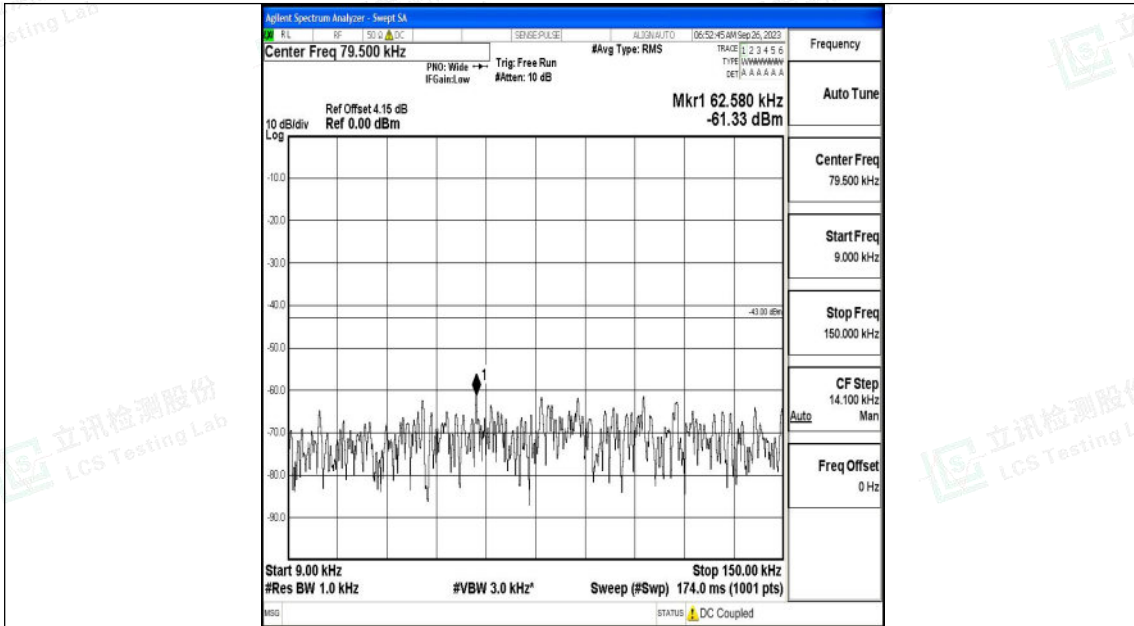

Band2_10MHz_QPSK_18650_1RB#0_0.009~0.15_0.009~0.15

Band2_10MHz_QPSK_18650_1RB#0_0.15~30_0.15~30

Shenzhen LCS Compliance Testing Laboratory Ltd.
 Add: 101, 201 Bldg A & 301 Bldg C, Juji Industrial Park Yabianxueziwei, Shajing Street,
 Baoan District, Shenzhen, 518000, China
 Tel: +(86) 0755-82591330 | E-mail: webmaster@lcs-cert.com | Web: www.lcs-cert.com
 Scan code to check authenticity