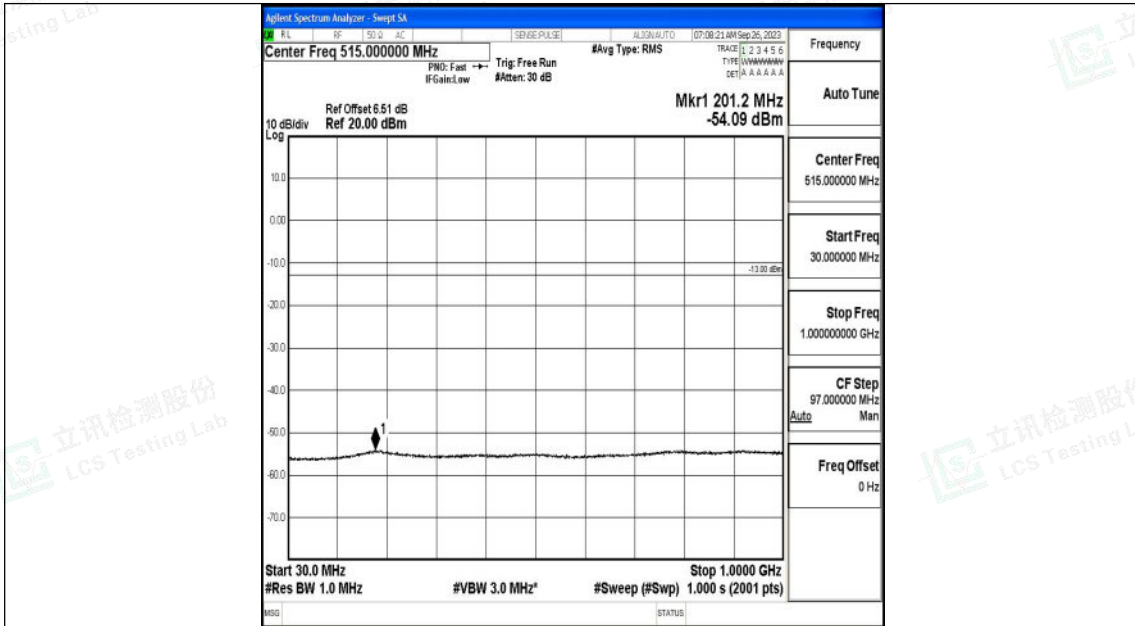

Band2_15MHz_QPSK_19125_1RB#0_0.15~30_0.15~30

Band2_15MHz_QPSK_19125_1RB#0_30~1000_30~1000