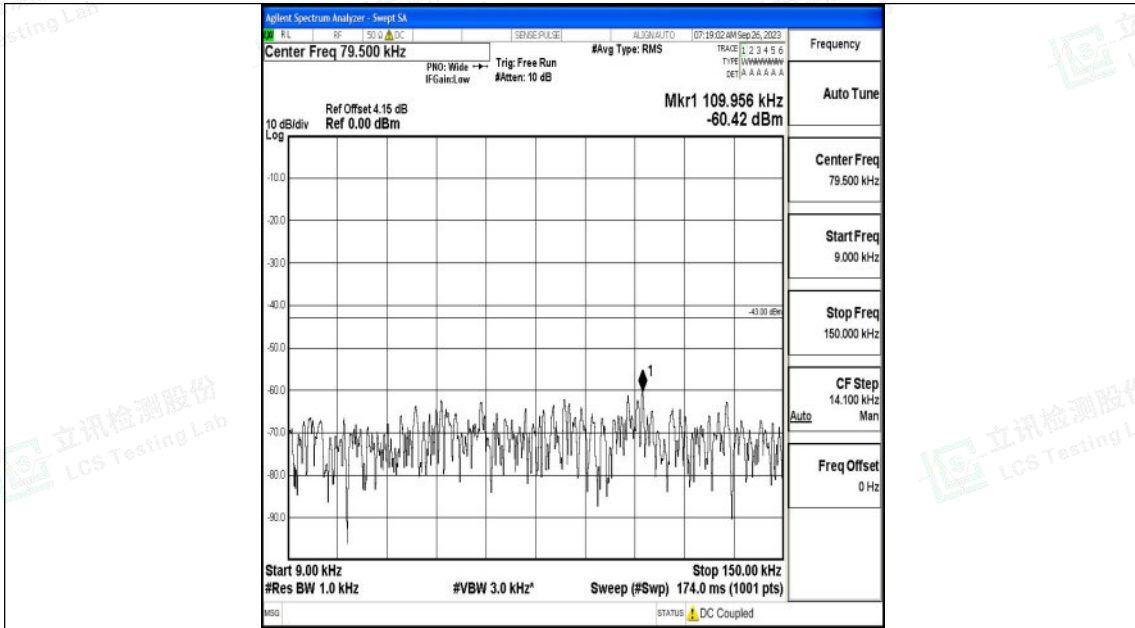

Band2_15MHz_16QAM_19125_1RB#0_3000~20000_3000~20000

Band2_20MHz_QPSK_18700_1RB#0_0.009~0.15_0.009~0.15