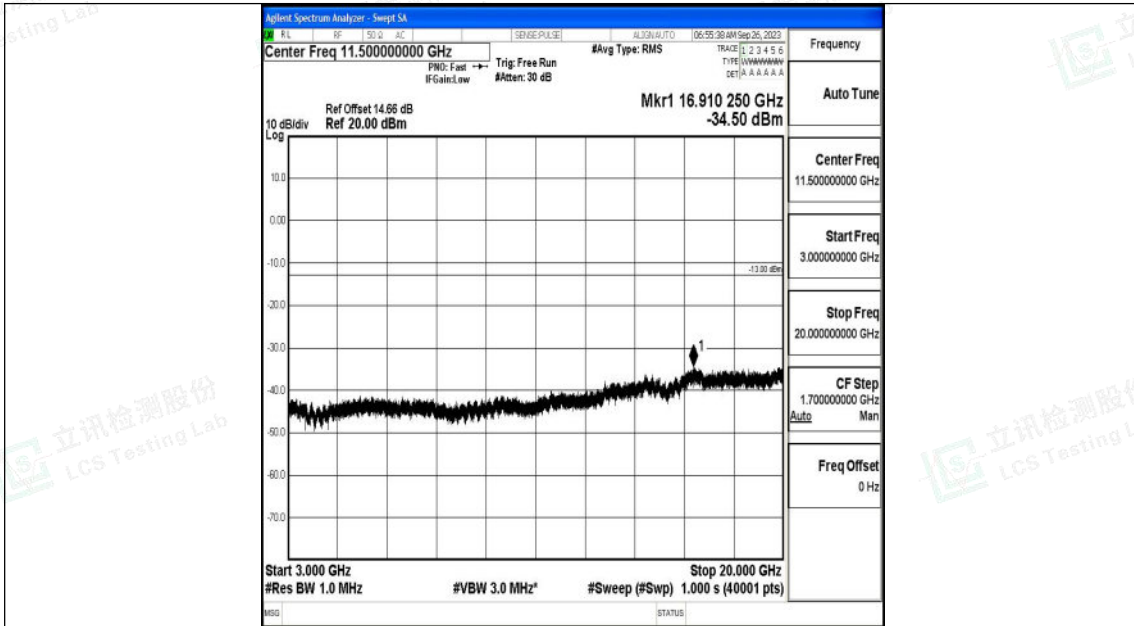

Band2_10MHz_QPSK_19150_1RB#0_1000~3000_1000~3000

Band2_10MHz_QPSK_19150_1RB#0_3000~20000_3000~20000