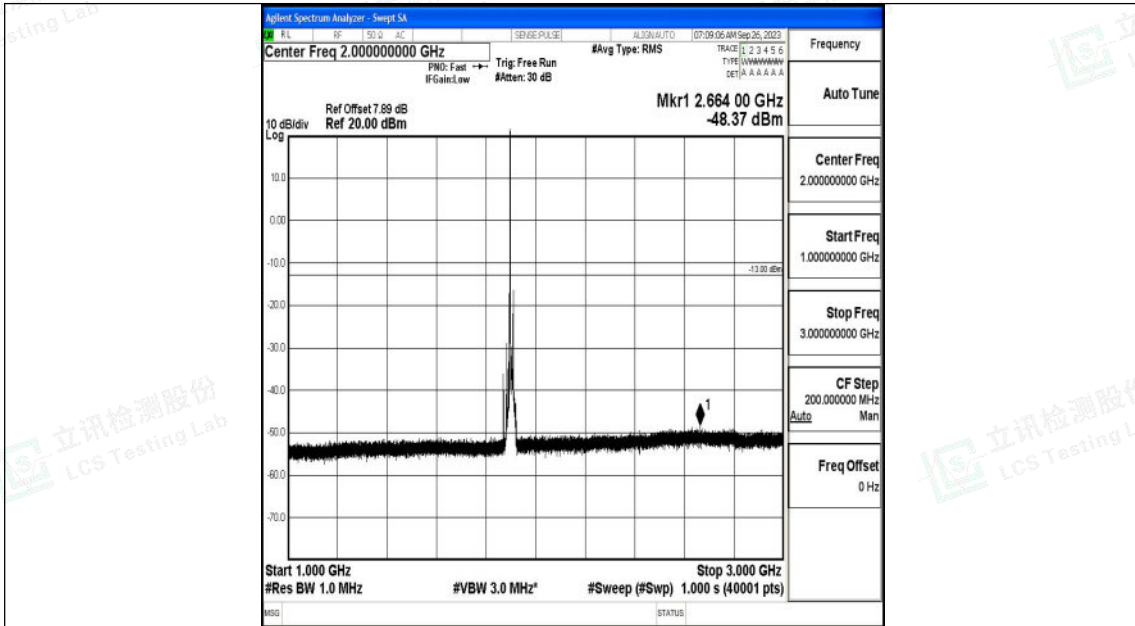

Band2_15MHz_16QAM_19125_1RB#0_30~1000_30~1000

Band2_15MHz_16QAM_19125_1RB#0_1000~3000_1000~3000