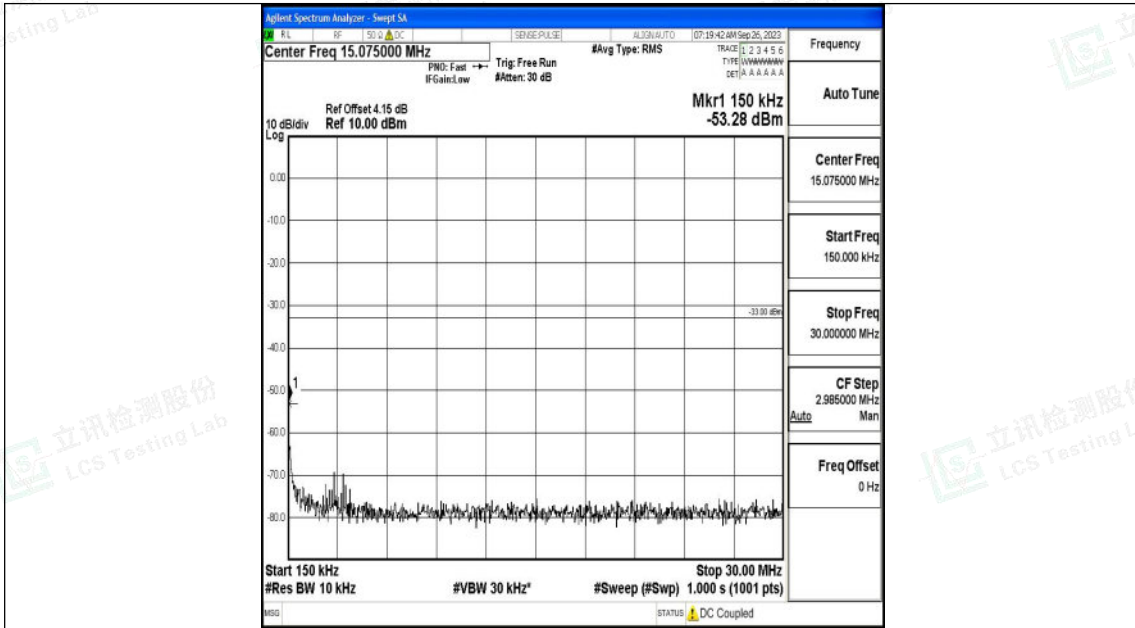

Band2_20MHz_16QAM_18700_1RB#0_0.009~0.15_0.009~0.15

Band2_20MHz_16QAM_18700_1RB#0_0.15~30_0.15~30