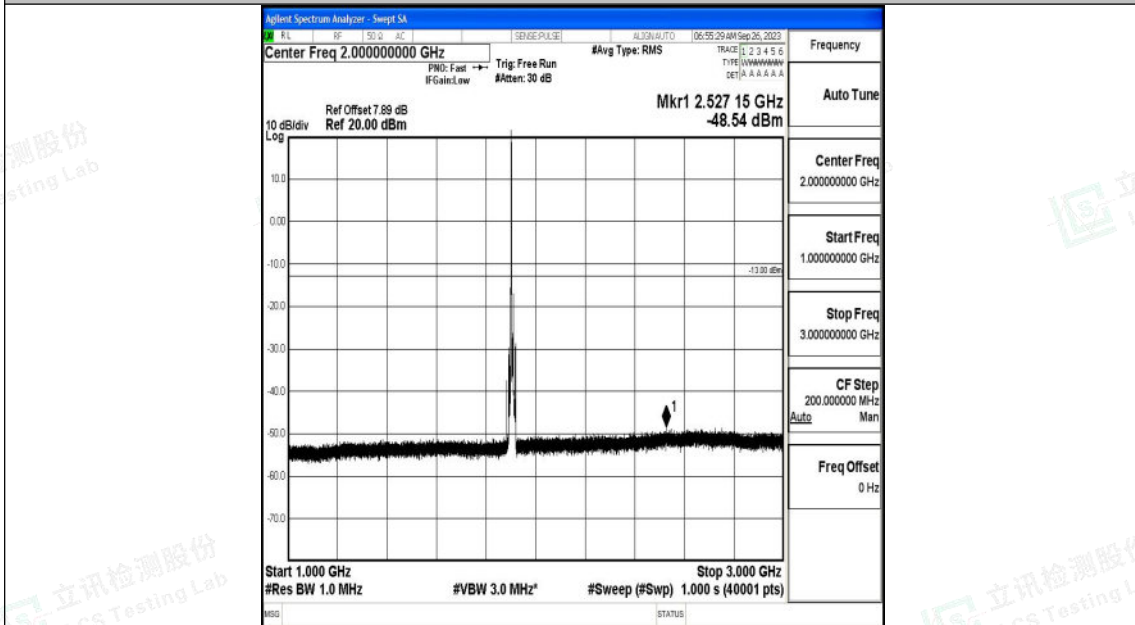

Band2_10MHz_QPSK_19150_1RB#0_30~1000_30~1000

Band2_10MHz_QPSK_19150_1RB#0_1000~3000_1000~3000

Shenzhen LCS Compliance Testing Laboratory Ltd.
Add: 101, 201 Bldg A & 301 Bldg C, Juji Industrial Park Yabianxueziwei, Shajing Street,
Baoan District, Shenzhen, 518000, China
Tel: +(86) 0755-82591330 | E-mail: webmaster@lcs-cert.com | Web: www.lcs-cert.com
Scan code to check authenticity