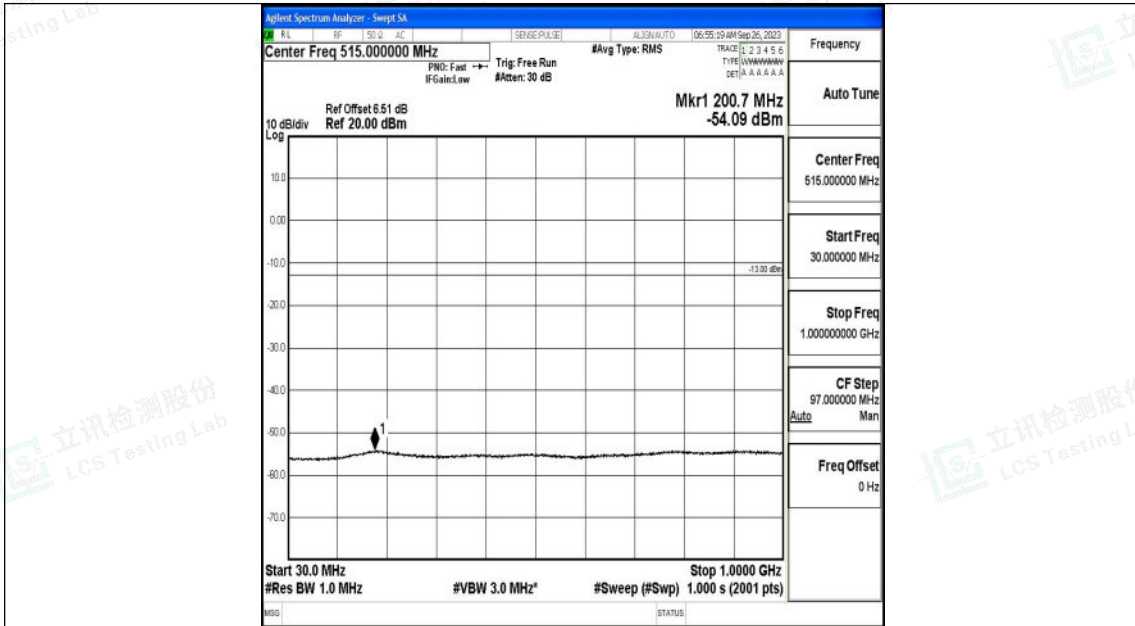

Band2_10MHz_QPSK_19150_1RB#0_0.15~30_0.15~30

Band2_10MHz_QPSK_19150_1RB#0_30~1000_30~1000