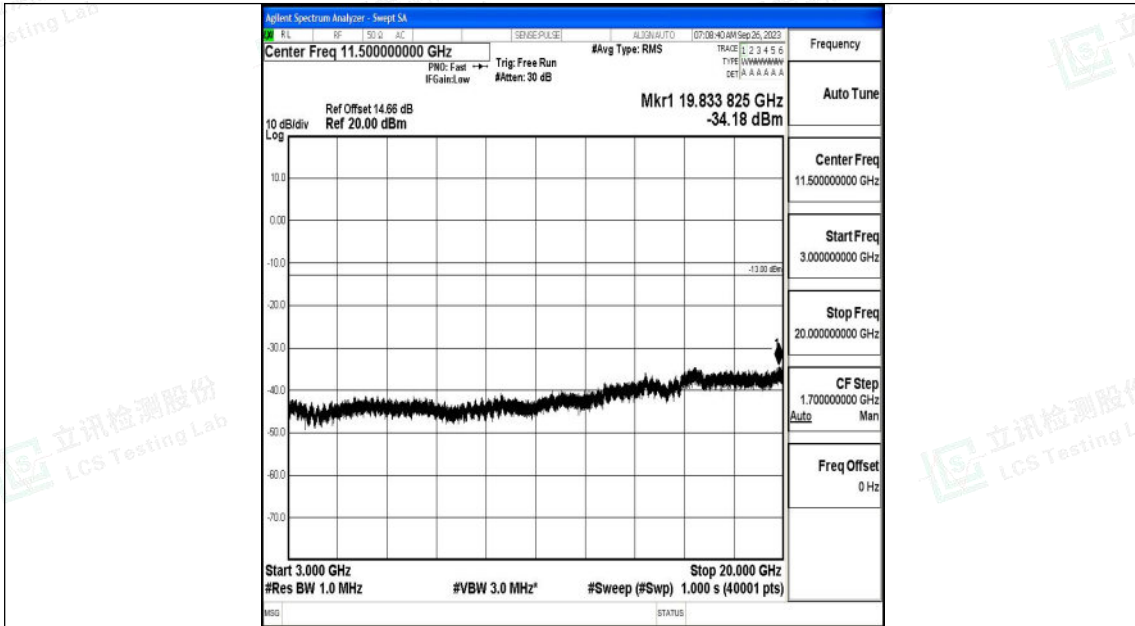

Band2_15MHz_QPSK_19125_1RB#0_1000~3000_1000~3000

Band2_15MHz_QPSK_19125_1RB#0_3000~20000_3000~20000