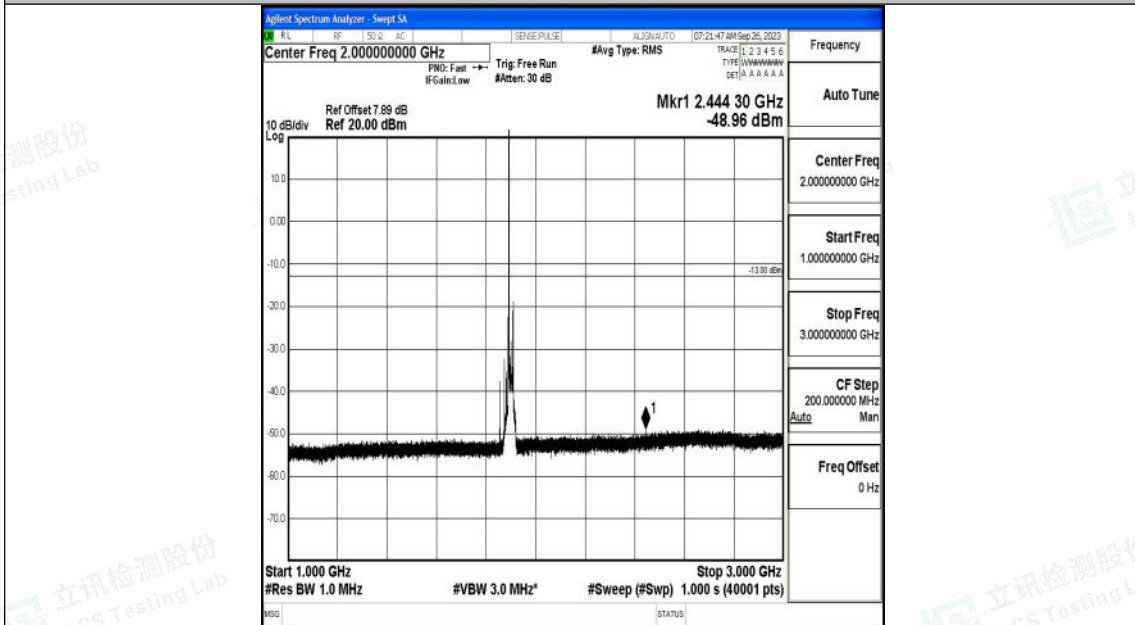

Band2_20MHz_QPSK_19100_1RB#0_30~1000_30~1000

Band2_20MHz_QPSK_19100_1RB#0_1000~3000_1000~3000

Shenzhen LCS Compliance Testing Laboratory Ltd.
Add: 101, 201 Bldg A & 301 Bldg C, Juji Industrial Park Yabianxueziwei, Shajing Street,
Baoan District, Shenzhen, 518000, China
Tel: +(86) 0755-82591330 | E-mail: webmaster@lcs-cert.com | Web: www.lcs-cert.com
Scan code to check authenticity