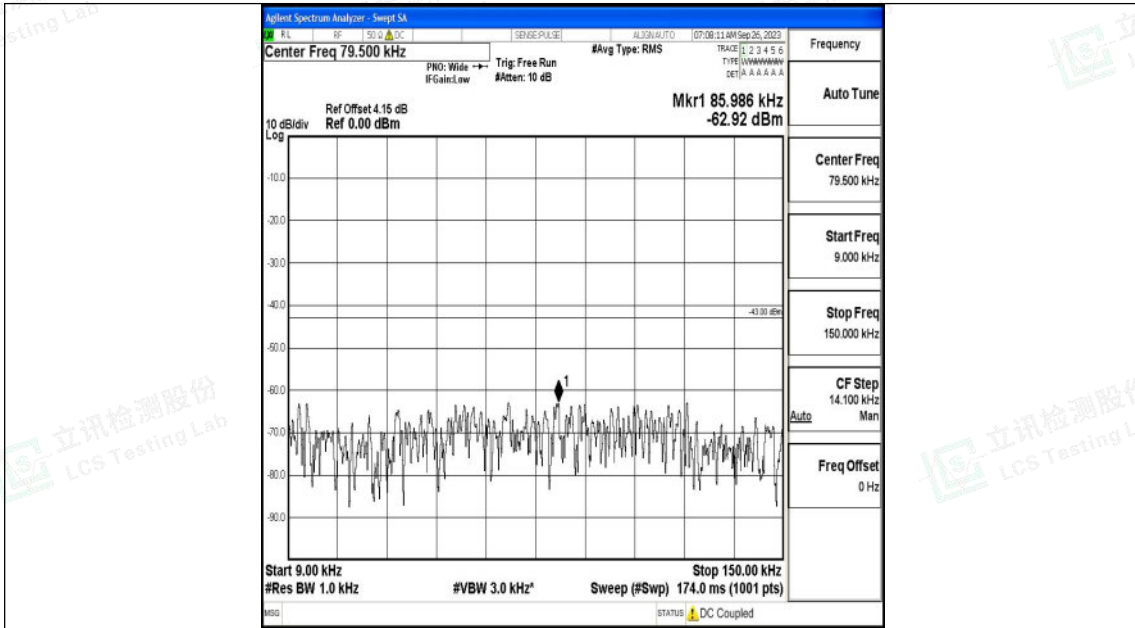

Band2_15MHz_16QAM_18900_1RB#0_0.15~30_0.15~30

Band2_15MHz_16QAM_18900_1RB#0_30~1000_30~1000

Band2_15MHz_16QAM_18900_1RB#0_1000~3000_1000~3000

Band2_15MHz_16QAM_18900_1RB#0_3000~20000_3000~20000

Shenzhen LCS Compliance Testing Laboratory Ltd.
 Add: 101, 201 Bldg A & 301 Bldg C, Juji Industrial Park Yabianxueziwei, Shajing Street,
 Baoan District, Shenzhen, 518000, China
 Tel: +(86) 0755-82591330 | E-mail: webmaster@lcs-cert.com | Web: www.lcs-cert.com
 Scan code to check authenticity